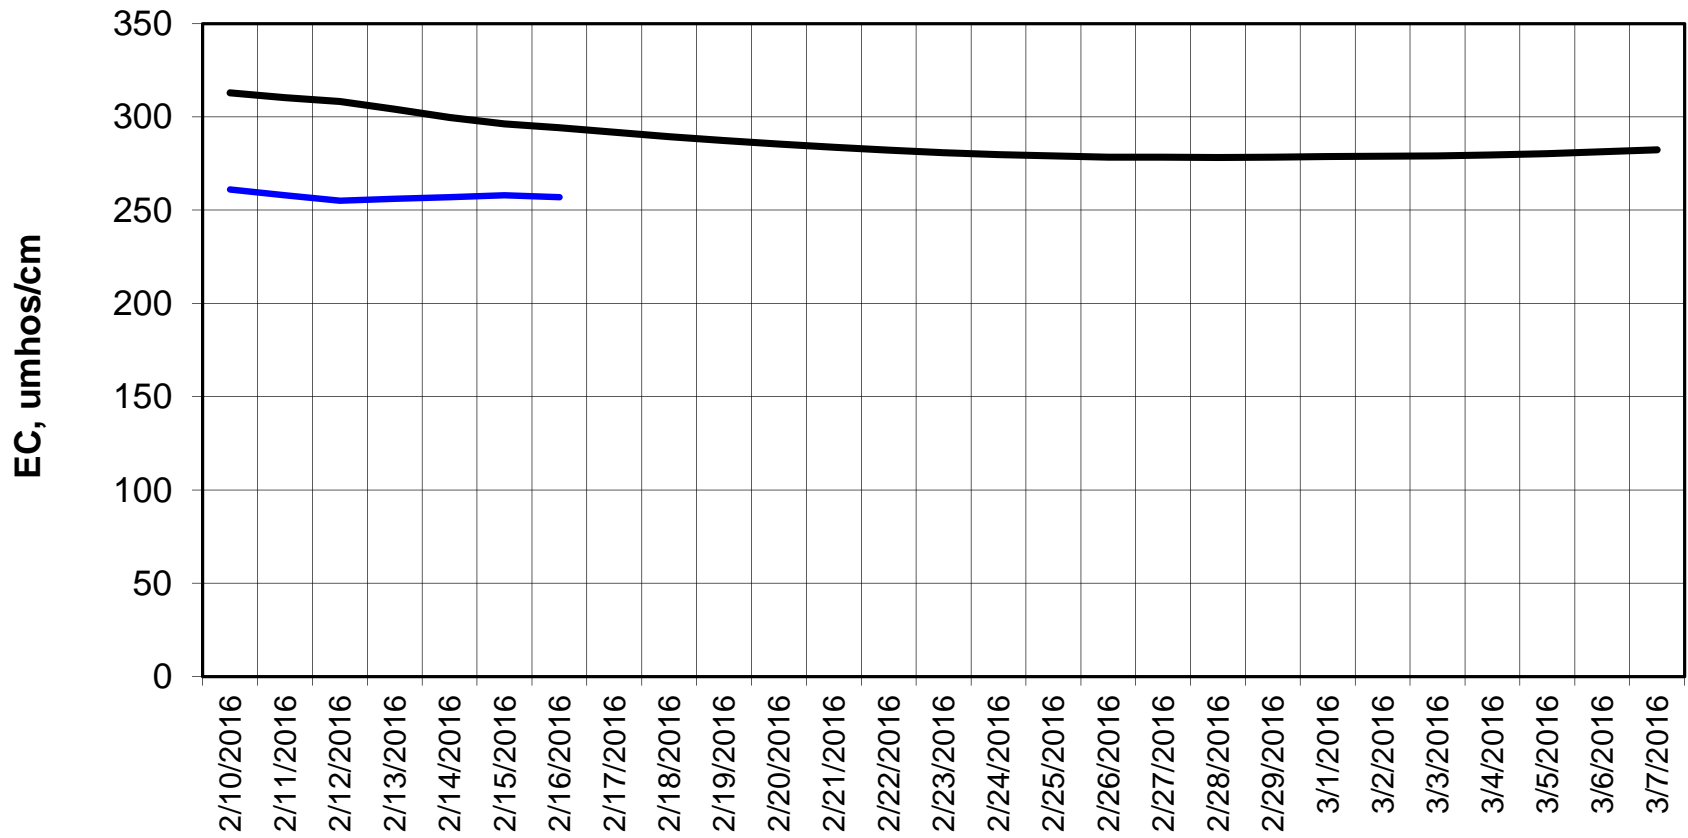

Forecasted Daily EC @ Bethel