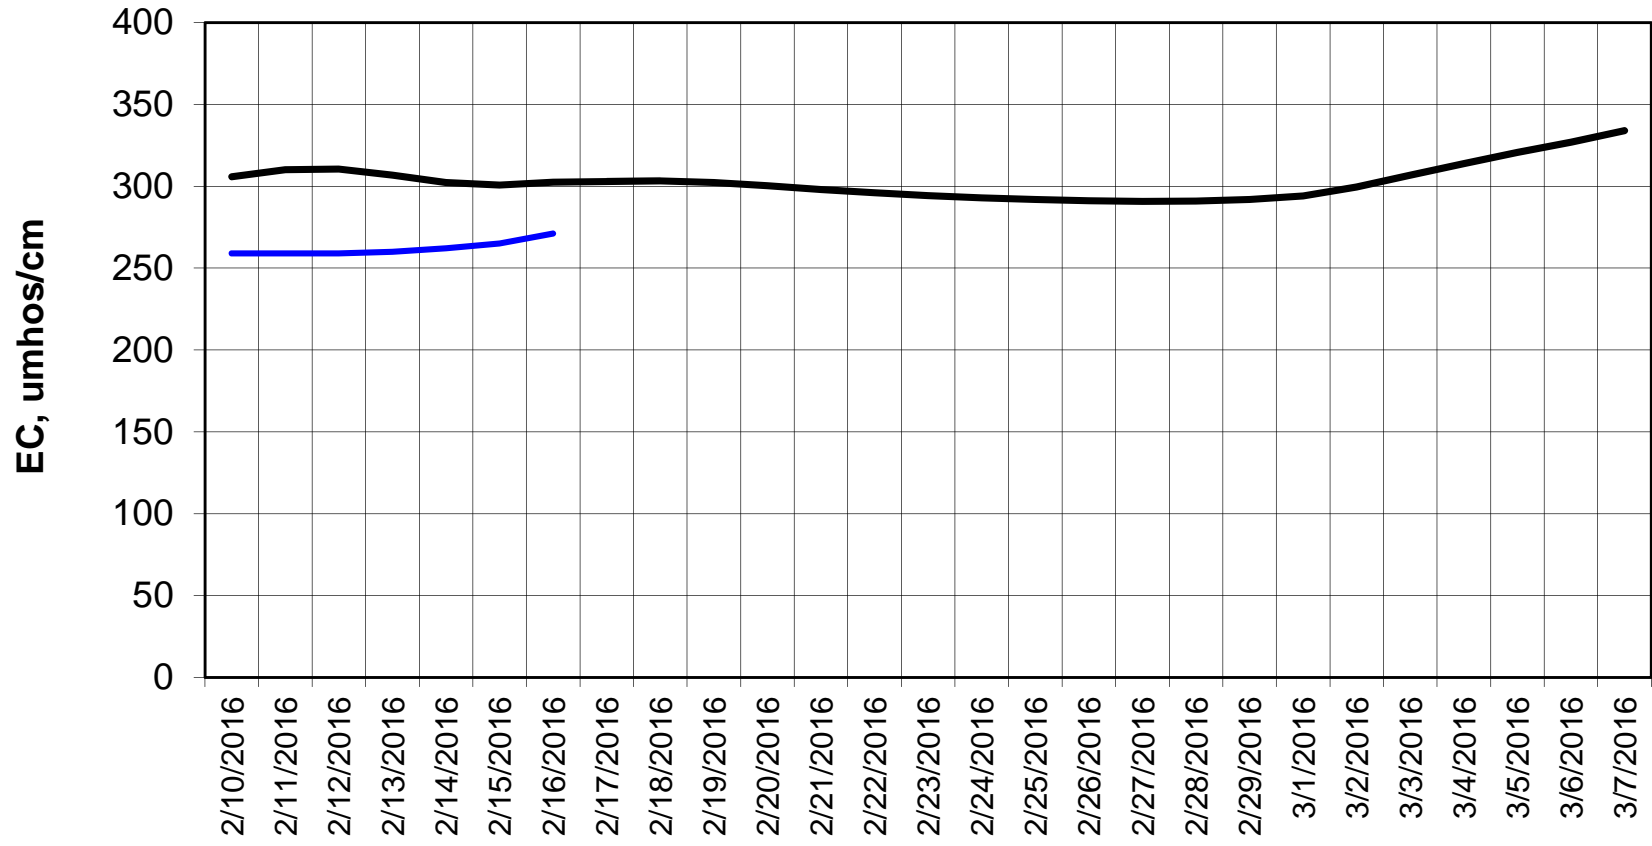

Forecast Period 2/16/2016 thru 3/7/2016

Adjusted Forecasted Daily EC @ Old River at Tracy Road

Forecast Period 2/16/2016 thru 3/7/2016

Forecasted Daily EC @ Jersey Point

Forecast Period 2/16/2016 thru 3/7/2016