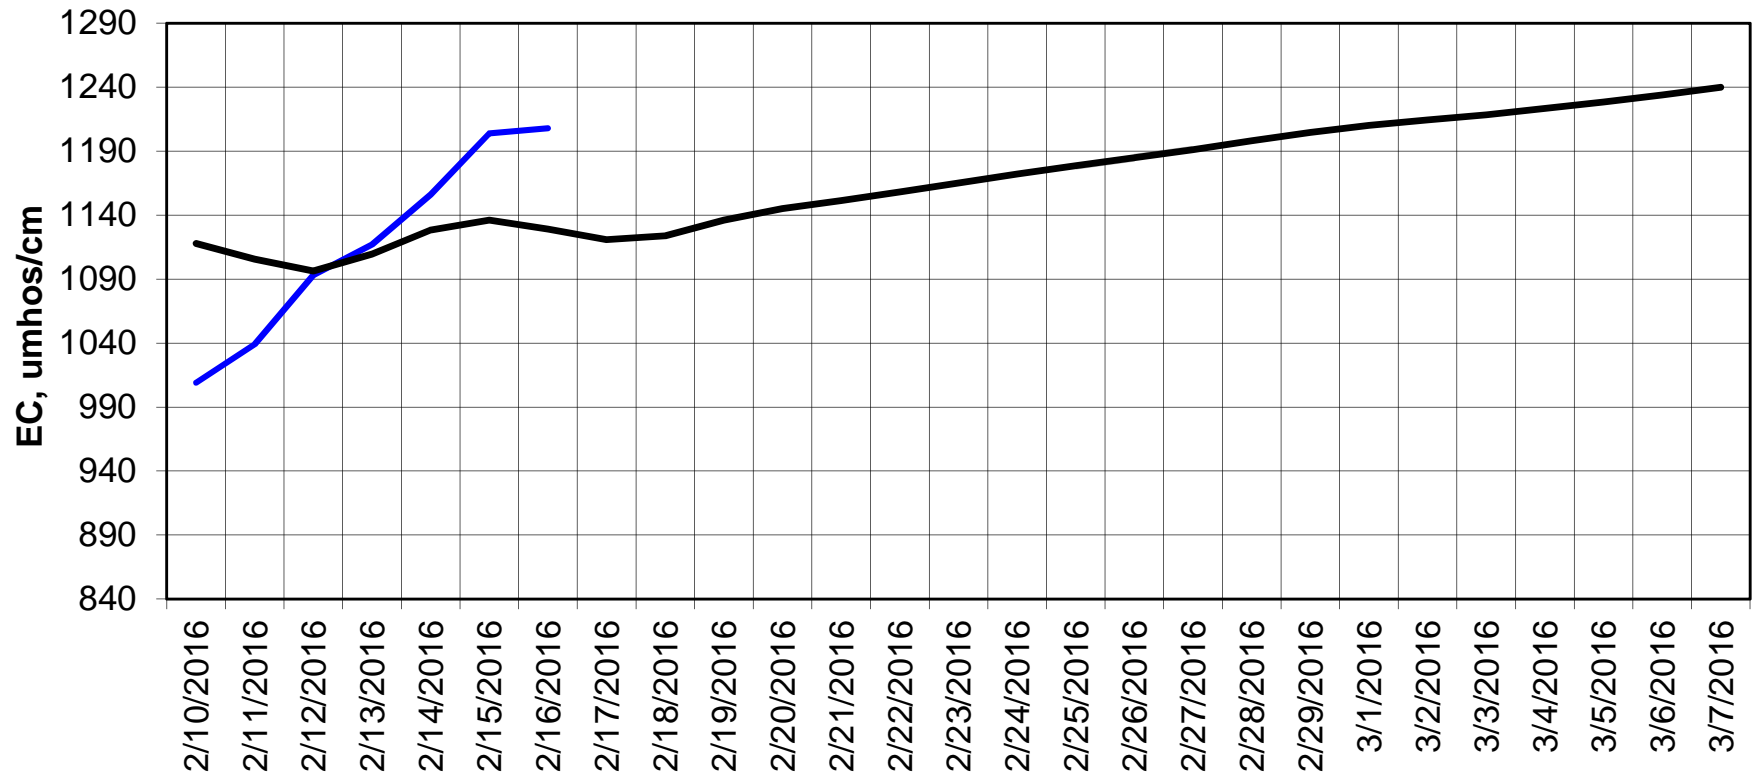

Forecasted Daily EC @ Holland Ct

Forecast Period 2/16/2016 thru 3/7/2016

Forecasted Daily EC @ Old River near Middle River

Forecast Period 2/16/2016 thru 3/7/2016

Forecasted Daily EC @ San Joaquin River at Brandt Bridge

Forecast Period 2/16/2016 thru 3/7/2016

Adjusted Forecasted Daily EC @ Old River at Tracy Road

Forecast Period 2/16/2016 thru 3/7/2016

Forecasted Daily EC @ Jersey Point

Forecast Period 2/16/2016 thru 3/7/2016