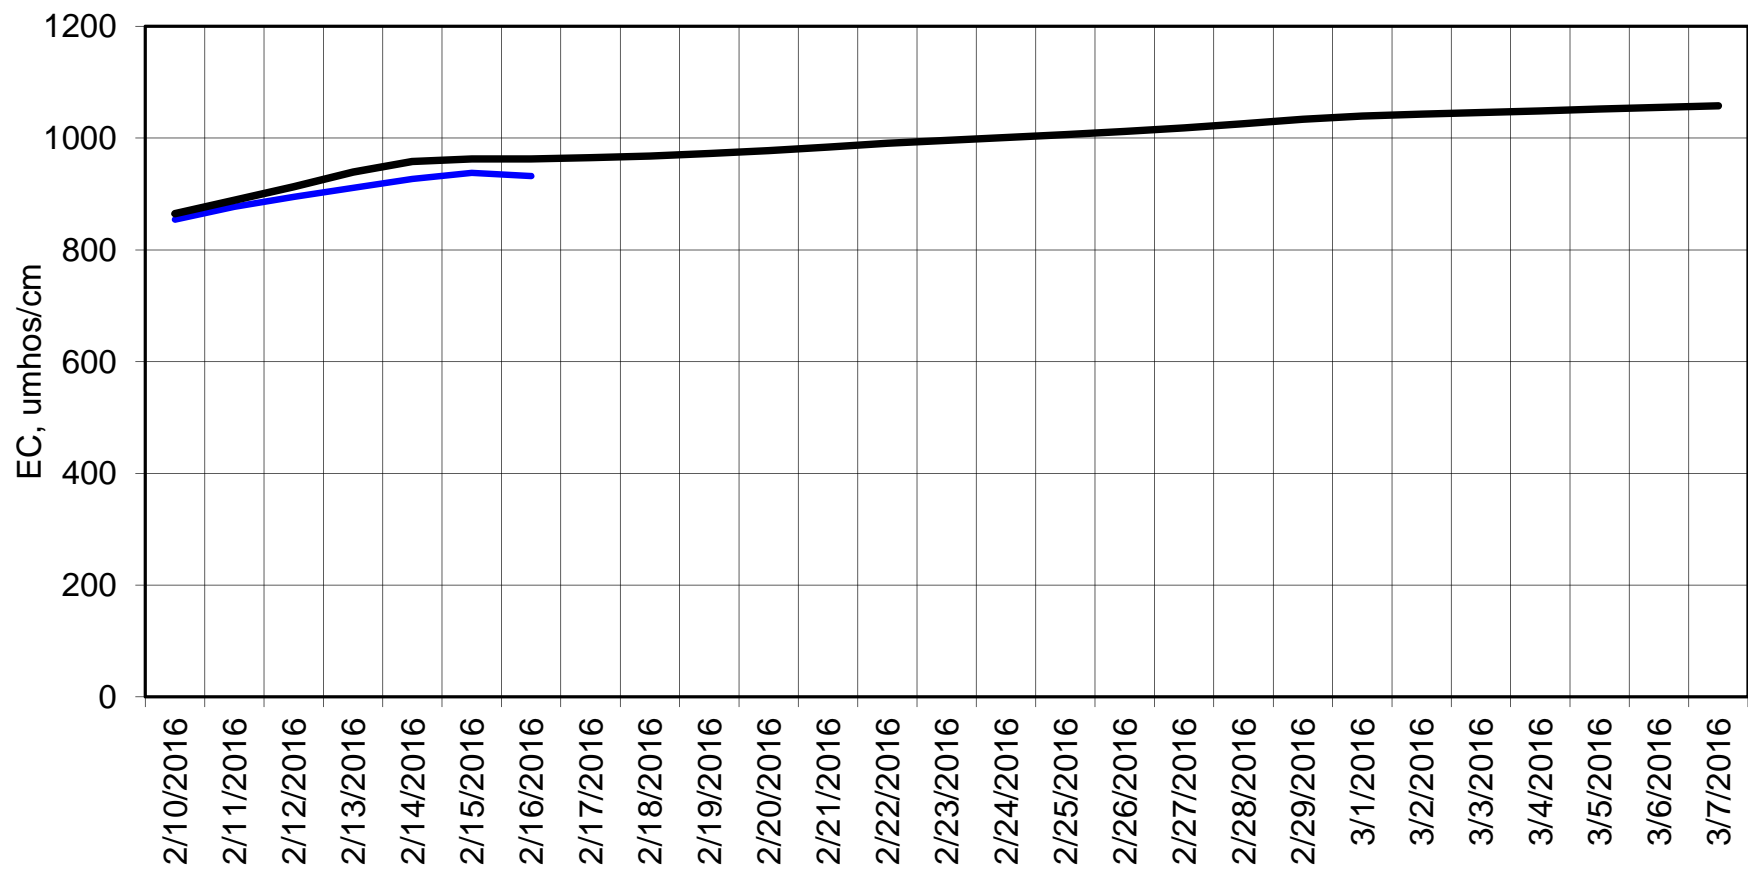

Forecasted Daily EC @ Holland Ct

Forecast Period 2/16/2016 thru 3/7/2016

Forecasted Daily EC @ Old River near Middle River

Forecast Period 2/16/2016 thru 3/7/2016

Forecasted Daily EC @ San Joaquin River at Brandt Bridge

Forecast Period 2/16/2016 thru 3/7/2016

Adjusted Forecasted Daily EC @ Old River at Tracy Road

Forecast Period 2/16/2016 thru 3/7/2016

Forecasted Daily EC @ Jersey Point

Forecast Period 2/16/2016 thru 3/7/2016