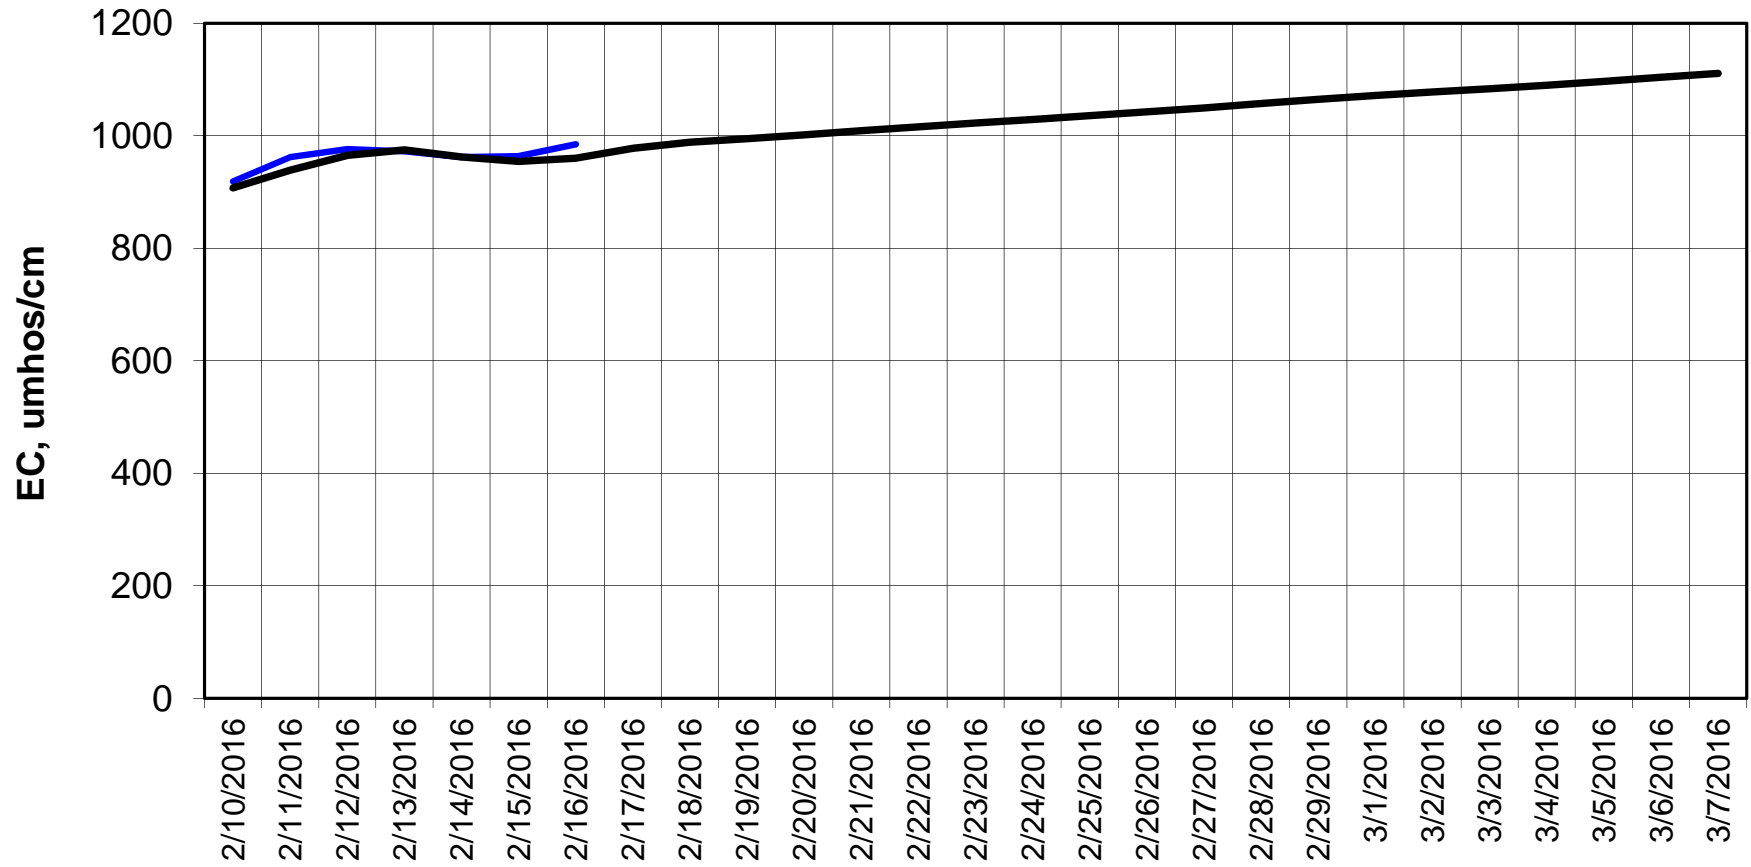

Forecasted Daily EC @ Holland Ct

Forecast Period 2/16/2016 thru 3/7/2016

Forecasted Daily EC @ Old River near Middle River

Forecast Period 2/16/2016 thru 3/7/2016

Forecasted Daily EC @ San Joaquin River at Brandt Bridge

Forecast Period 2/16/2016 thru 3/7/2016

Adjusted Forecasted Daily EC @ Old River at Tracy Road

Forecast Period 2/16/2016 thru 3/7/2016

Forecasted Daily EC @ Jersey Point

Forecast Period 2/16/2016 thru 3/7/2016