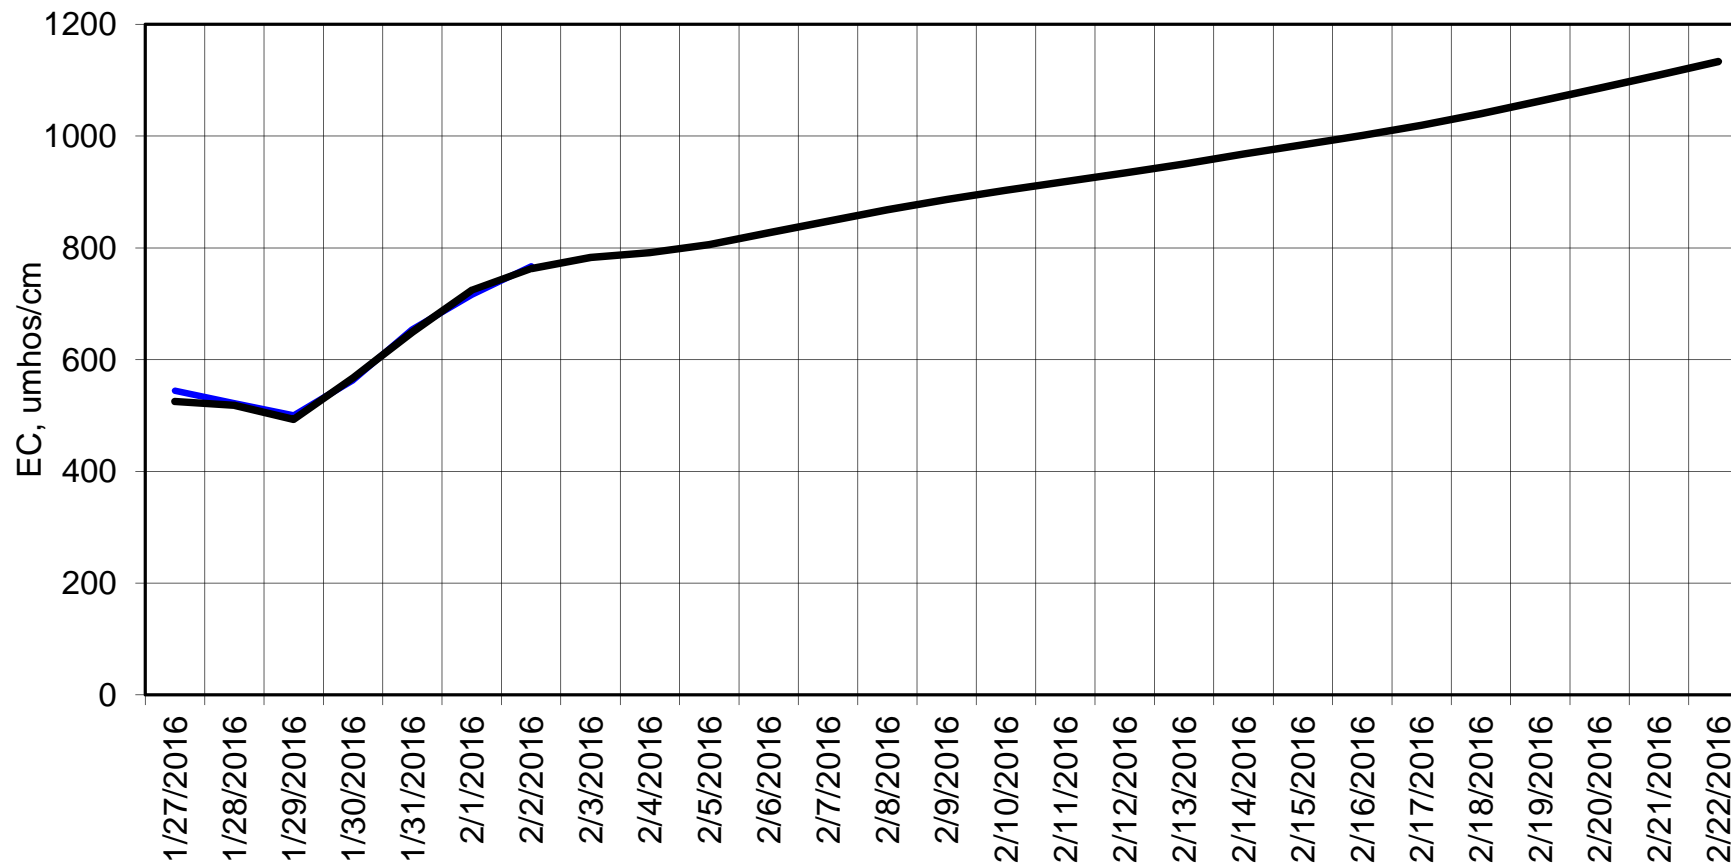

Forecasted Daily EC @ Holland Ct

Forecast Period 2/2/2016 thru 2/22/2016

Forecasted Daily EC @ Old River near Middle River

Forecast Period 2/2/2016 thru 2/22/2016

Forecasted Daily EC @ San Joaquin River at Brandt Bridge

Forecast Period 2/2/2016 thru 2/22/2016

Adjusted Forecasted Daily EC @ Old River at Tracy Road

Forecast Period 2/2/2016 thru 2/22/2016

Forecasted Daily EC @ Jersey Point

Forecast Period 2/2/2016 thru 2/22/2016