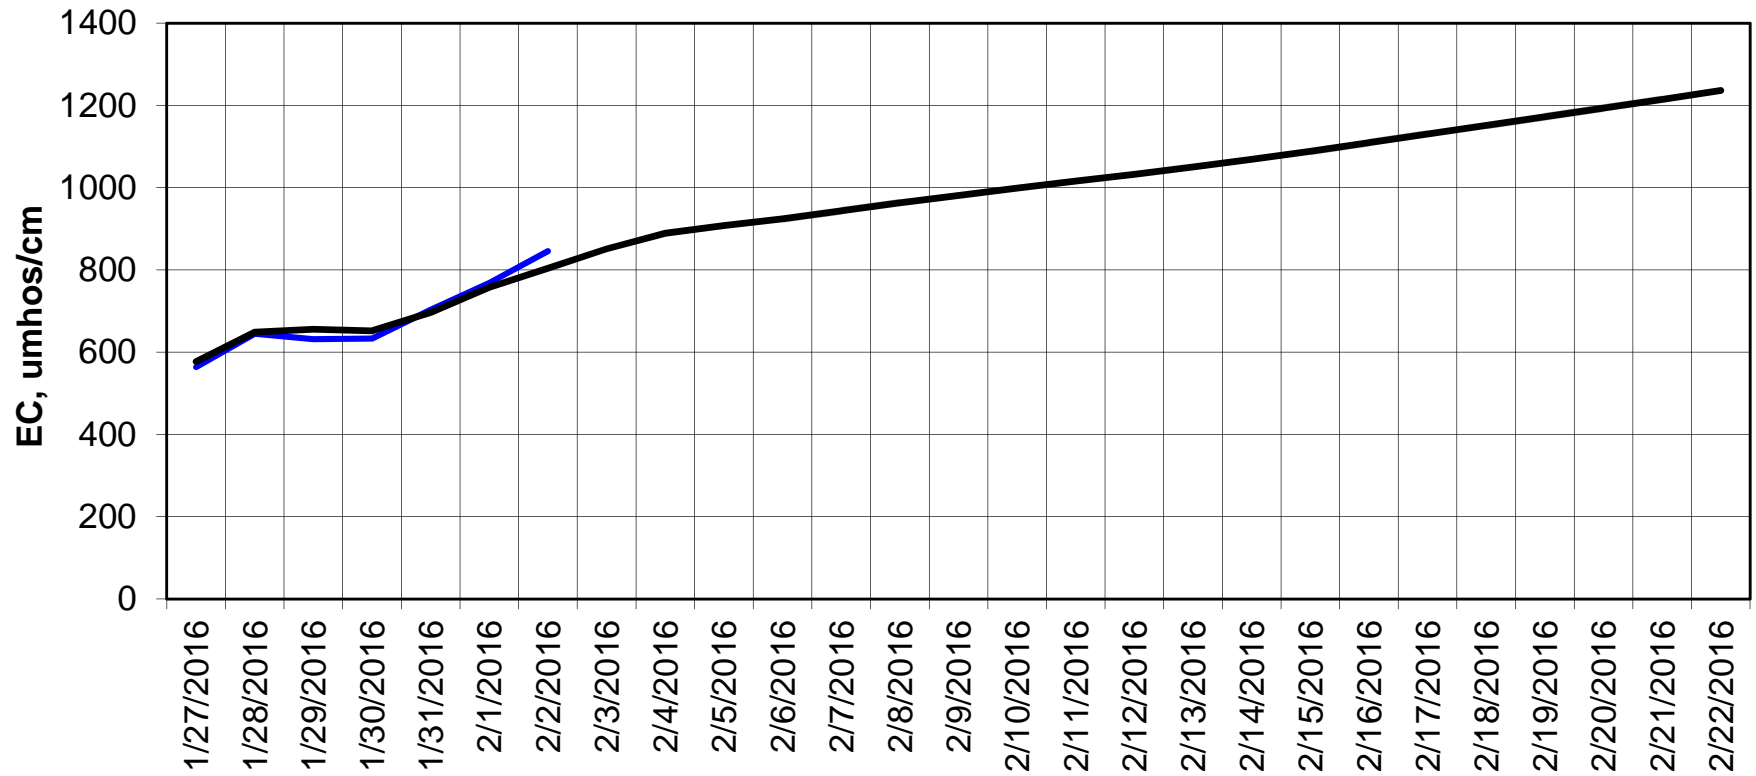

Forecasted Daily EC @ Holland Ct

Forecast Period 2/2/2016 thru 2/22/2016

Forecasted Daily EC @ Old River near Middle River

Forecast Period 2/2/2016 thru 2/22/2016

Forecasted Daily EC @ San Joaquin River at Brandt Bridge

Forecast Period 2/2/2016 thru 2/22/2016

Adjusted Forecasted Daily EC @ Old River at Tracy Road

Forecast Period 2/2/2016 thru 2/22/2016

Forecasted Daily EC @ Jersey Point

Forecast Period 2/2/2016 thru 2/22/2016