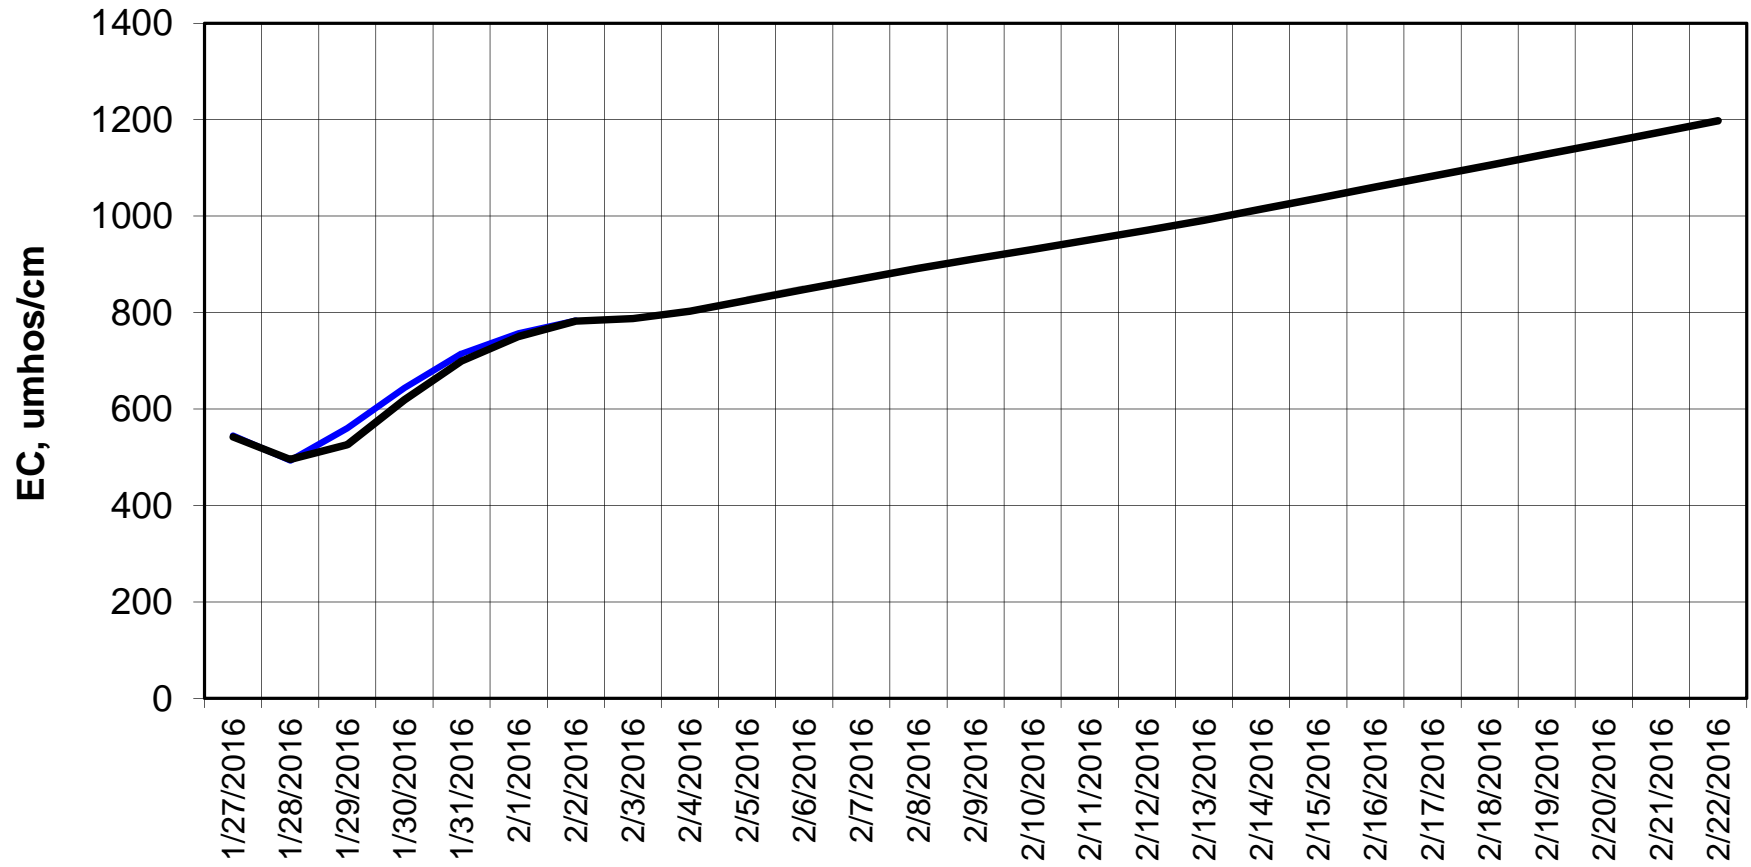

Forecasted Daily EC @ Holland Ct

Forecast Period 2/2/2016 thru 2/22/2016

Forecasted Daily EC @ Old River near Middle River

Forecast Period 2/2/2016 thru 2/22/2016

Forecasted Daily EC @ San Joaquin River at Brandt Bridge

Forecast Period 2/2/2016 thru 2/22/2016

Adjusted Forecasted Daily EC @ Old River at Tracy Road

Forecast Period 2/2/2016 thru 2/22/2016

Forecasted Daily EC @ Jersey Point

Forecast Period 2/2/2016 thru 2/22/2016