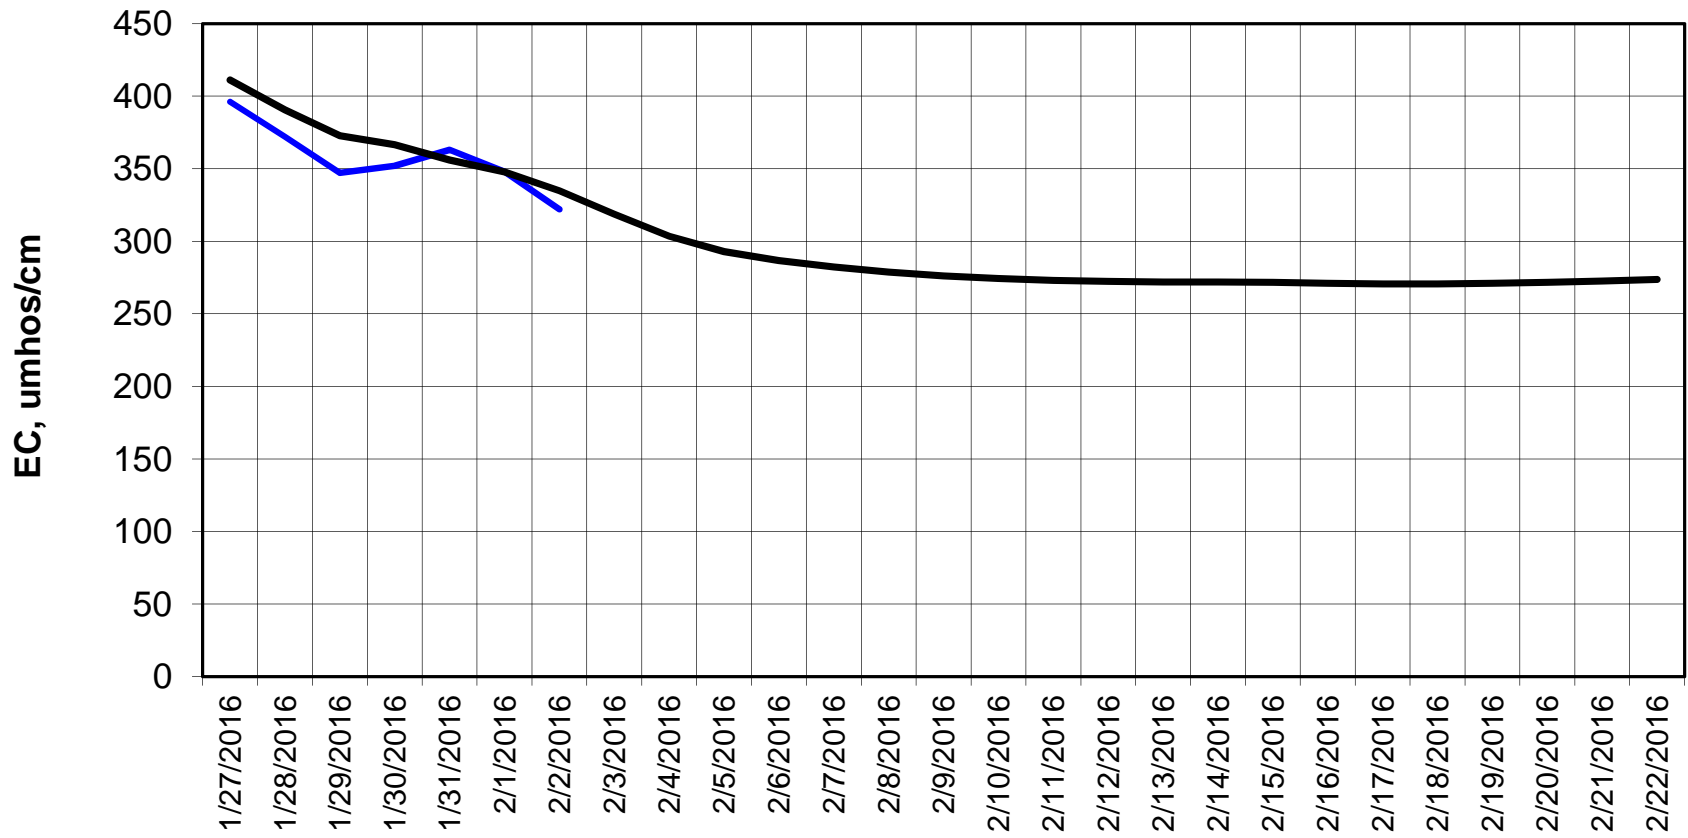

Forecasted Daily EC @ Bethel