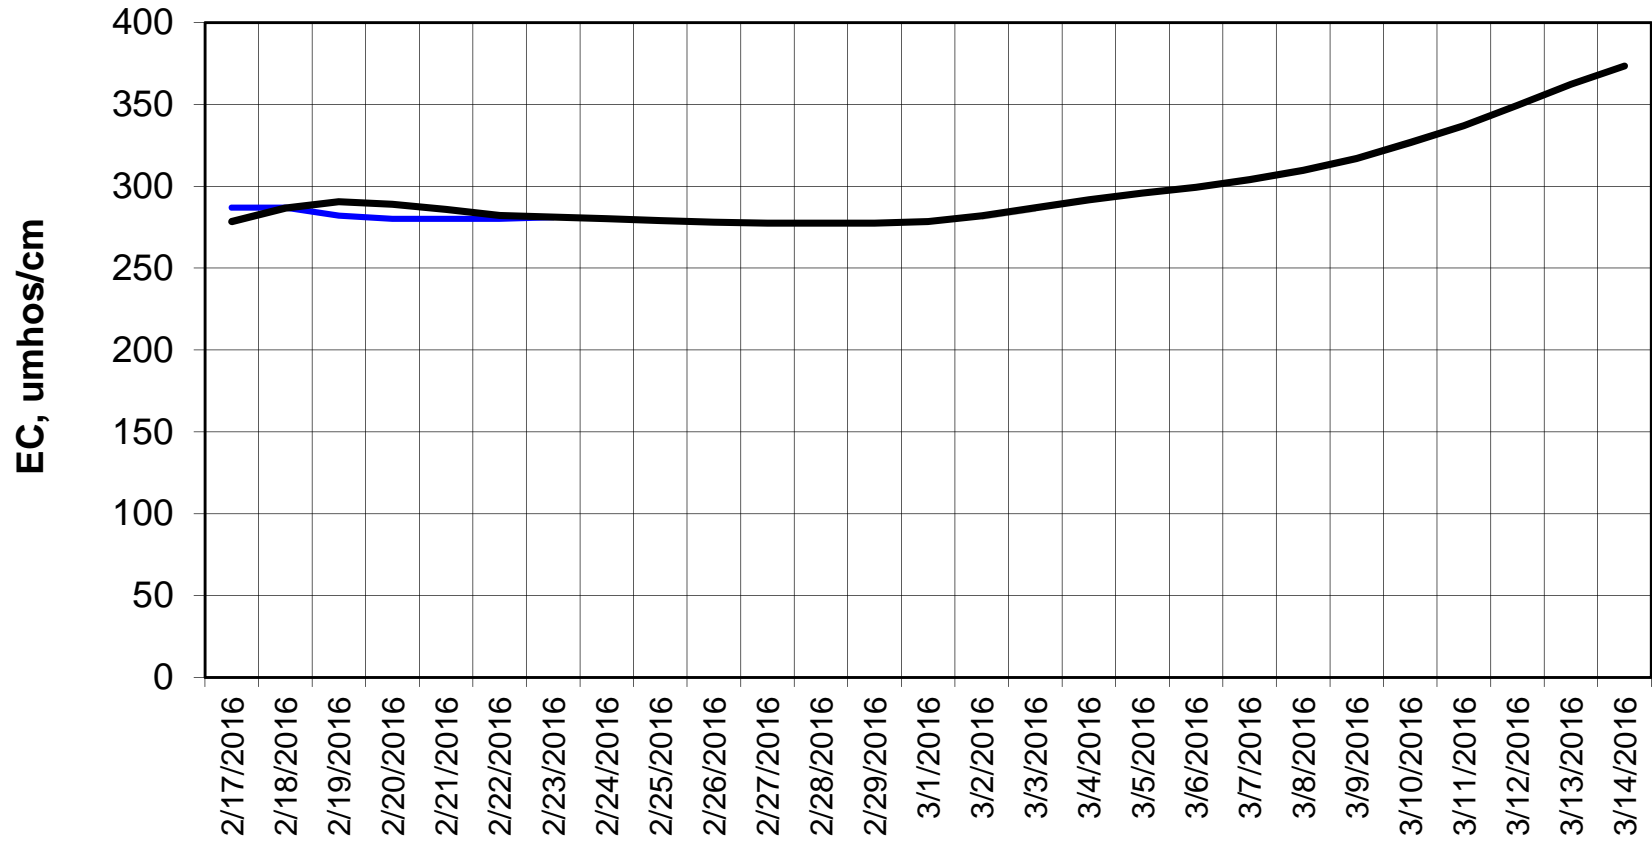

Forecasted Daily EC @ Jersey Point