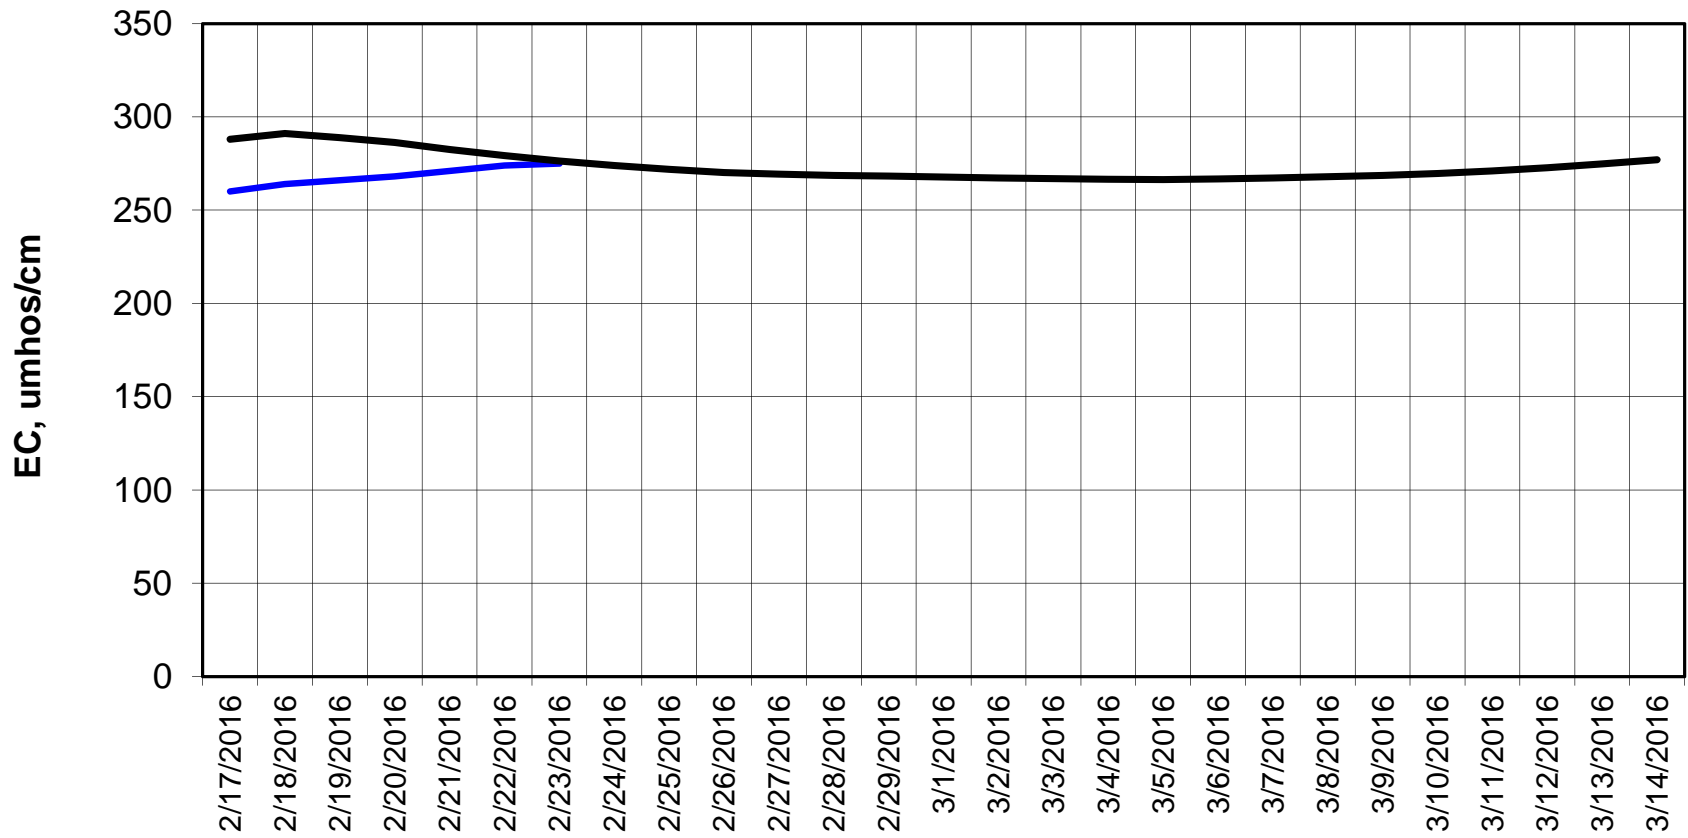

Forecasted Daily EC @ Bethel