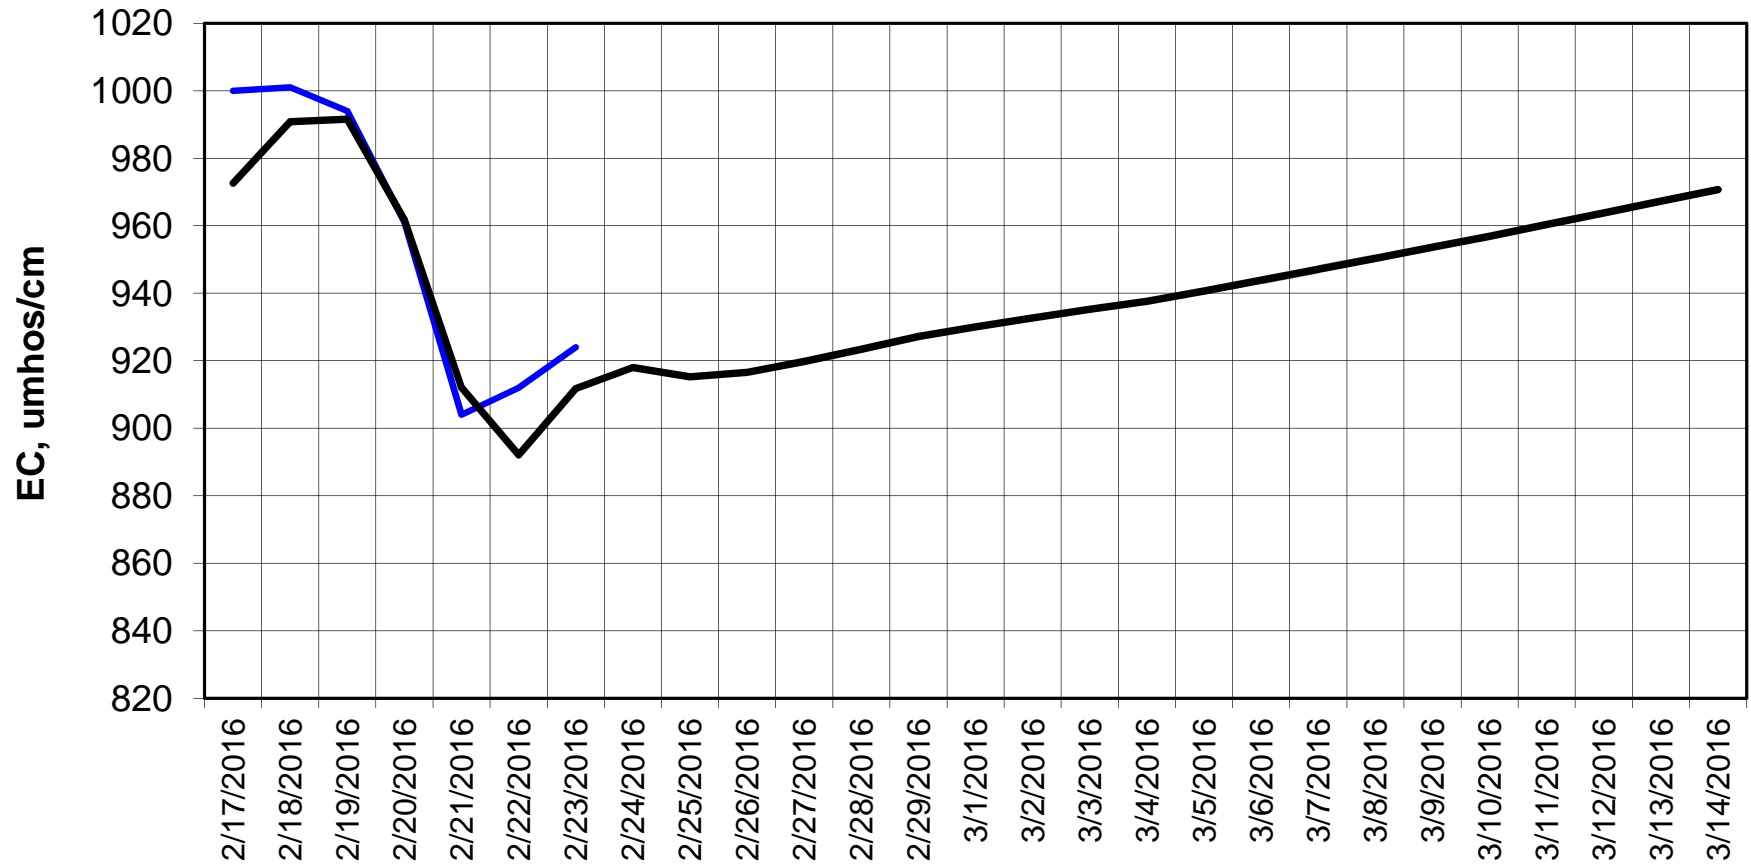

### Forecasted Daily EC @ Holland Ct

Forecast Period 2/23/2016 thru 3/14/2016

### Forecasted Daily EC @ Old River near Middle River

Forecast Period 2/23/2016 thru 3/14/2016