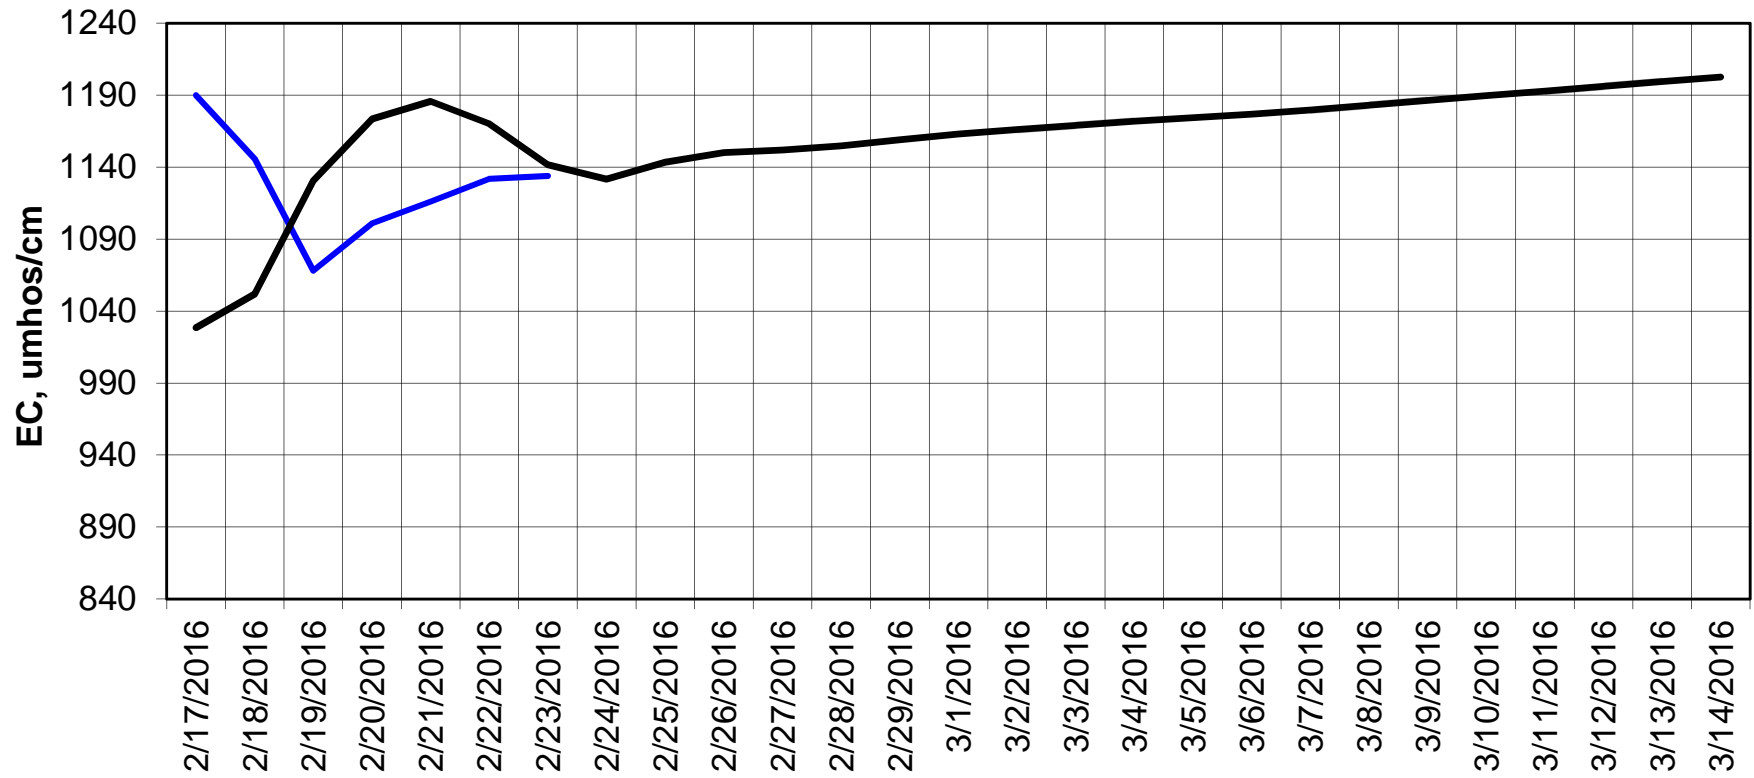

Adjusted Forecasted Daily EC @ Old River at Tracy Road

Forecast Period 2/23/2016 thru 3/14/2016