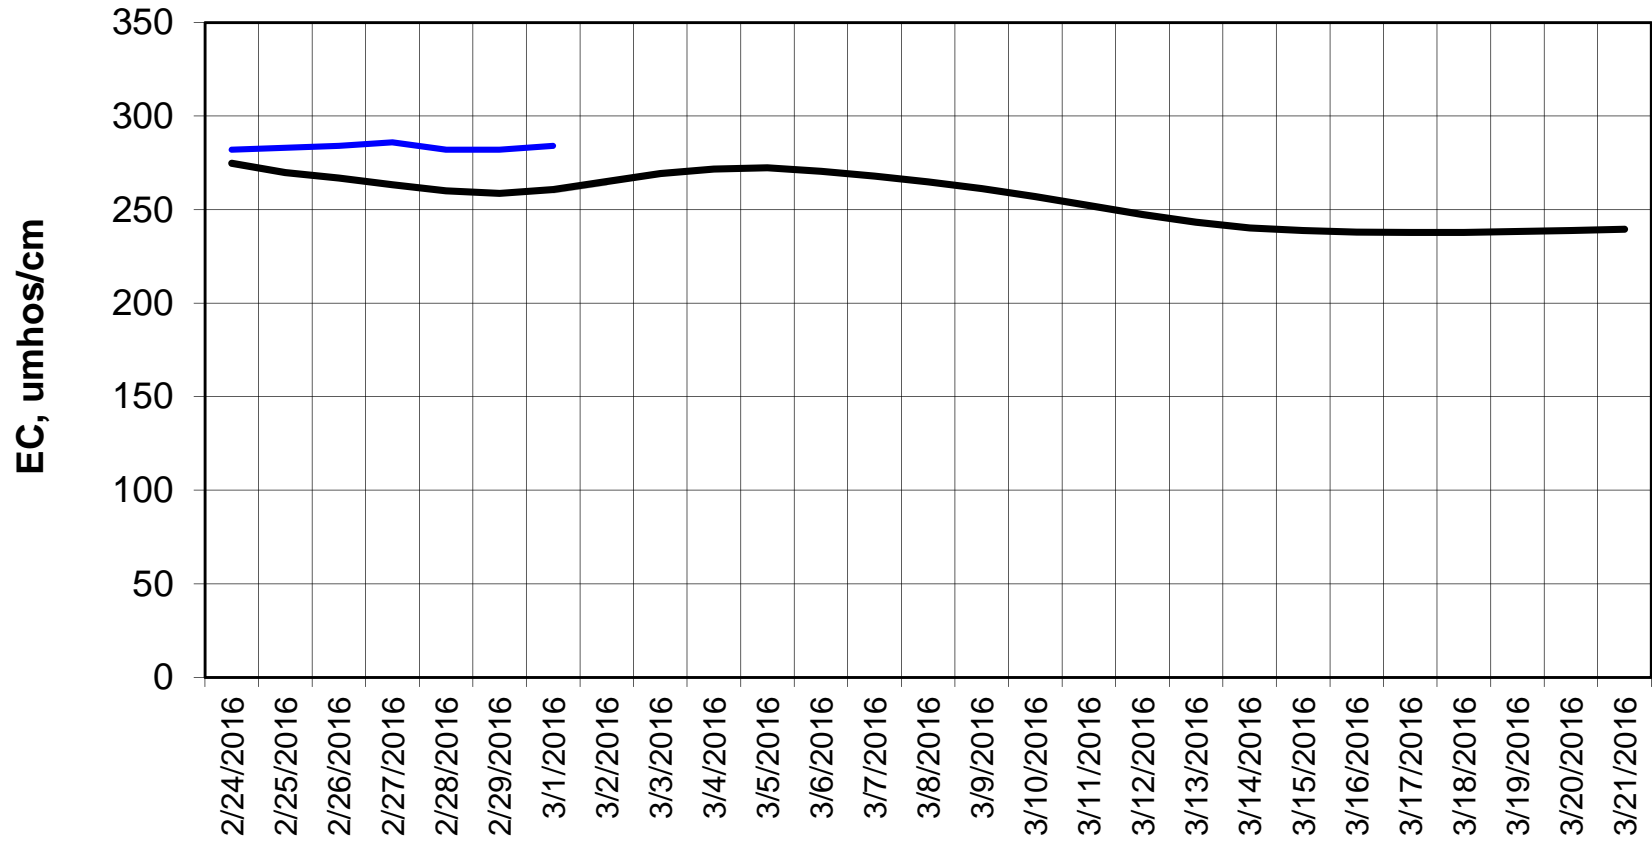

Forecast Period 3/1/2016 thru 3/21/2016

Adjusted Forecasted Daily EC @ Old River at Tracy Road

Forecast Period 3/1/2016 thru 3/21/2016

Forecasted Daily EC @ Jersey Point

Forecast Period 3/1/2016 thru 3/21/2016