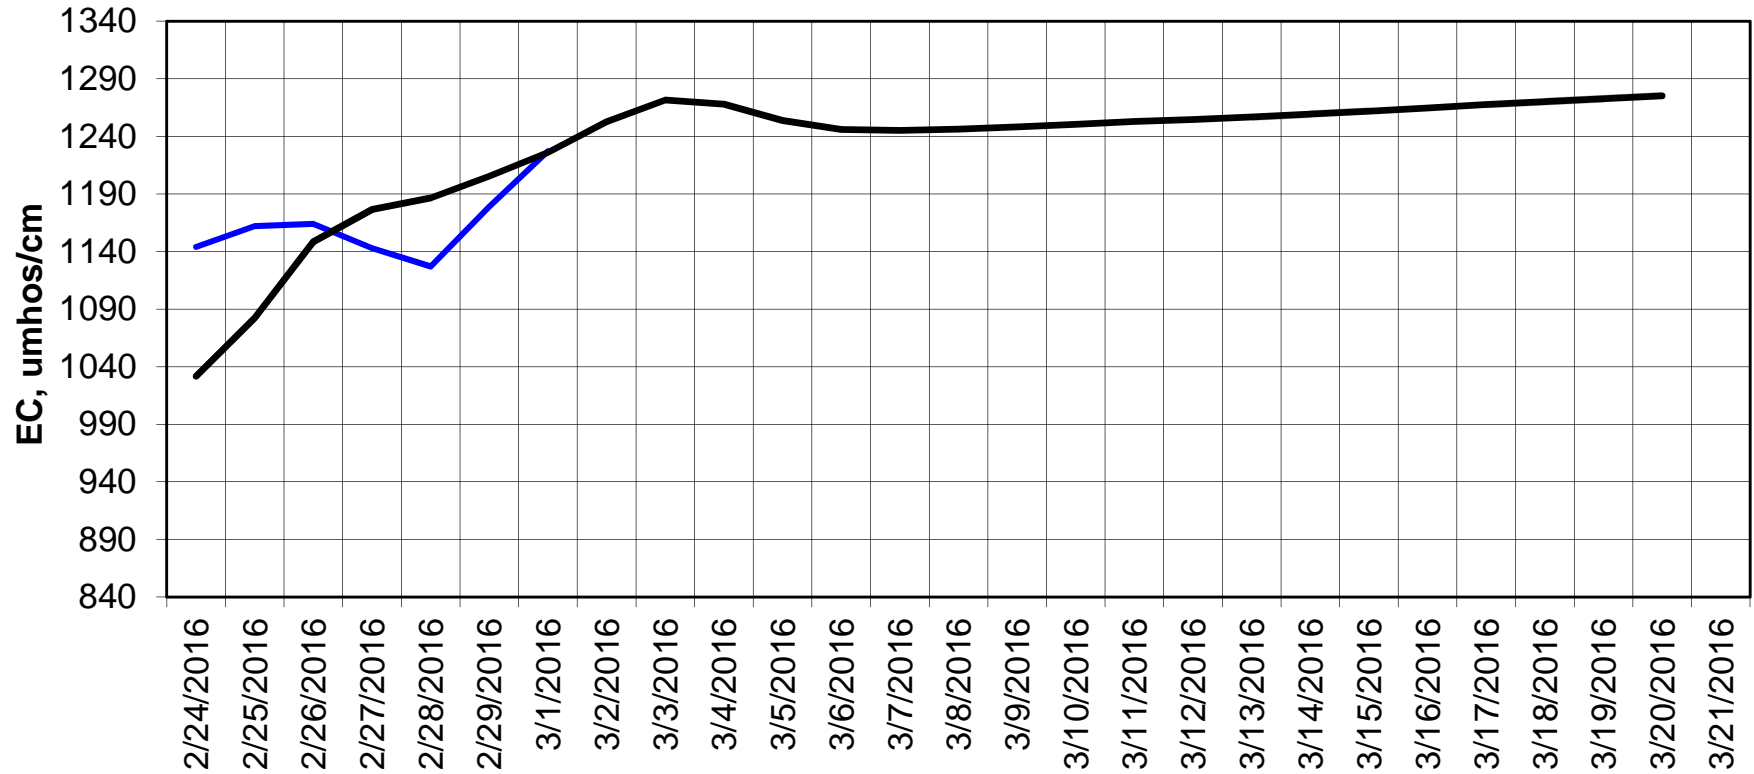

Forecasted Daily EC @ Holland Ct

Forecast Period 3/1/2016 thru 3/21/2016

Forecasted Daily EC @ Old River near Middle River

Forecast Period 3/1/2016 thru 3/21/2016

Forecasted Daily EC @ San Joaquin River at Brandt Bridge

Forecast Period 3/1/2016 thru 3/21/2016

Adjusted Forecasted Daily EC @ Old River at Tracy Road

Forecast Period 3/1/2016 thru 3/21/2016

Forecasted Daily EC @ Jersey Point

Forecast Period 3/1/2016 thru 3/21/2016