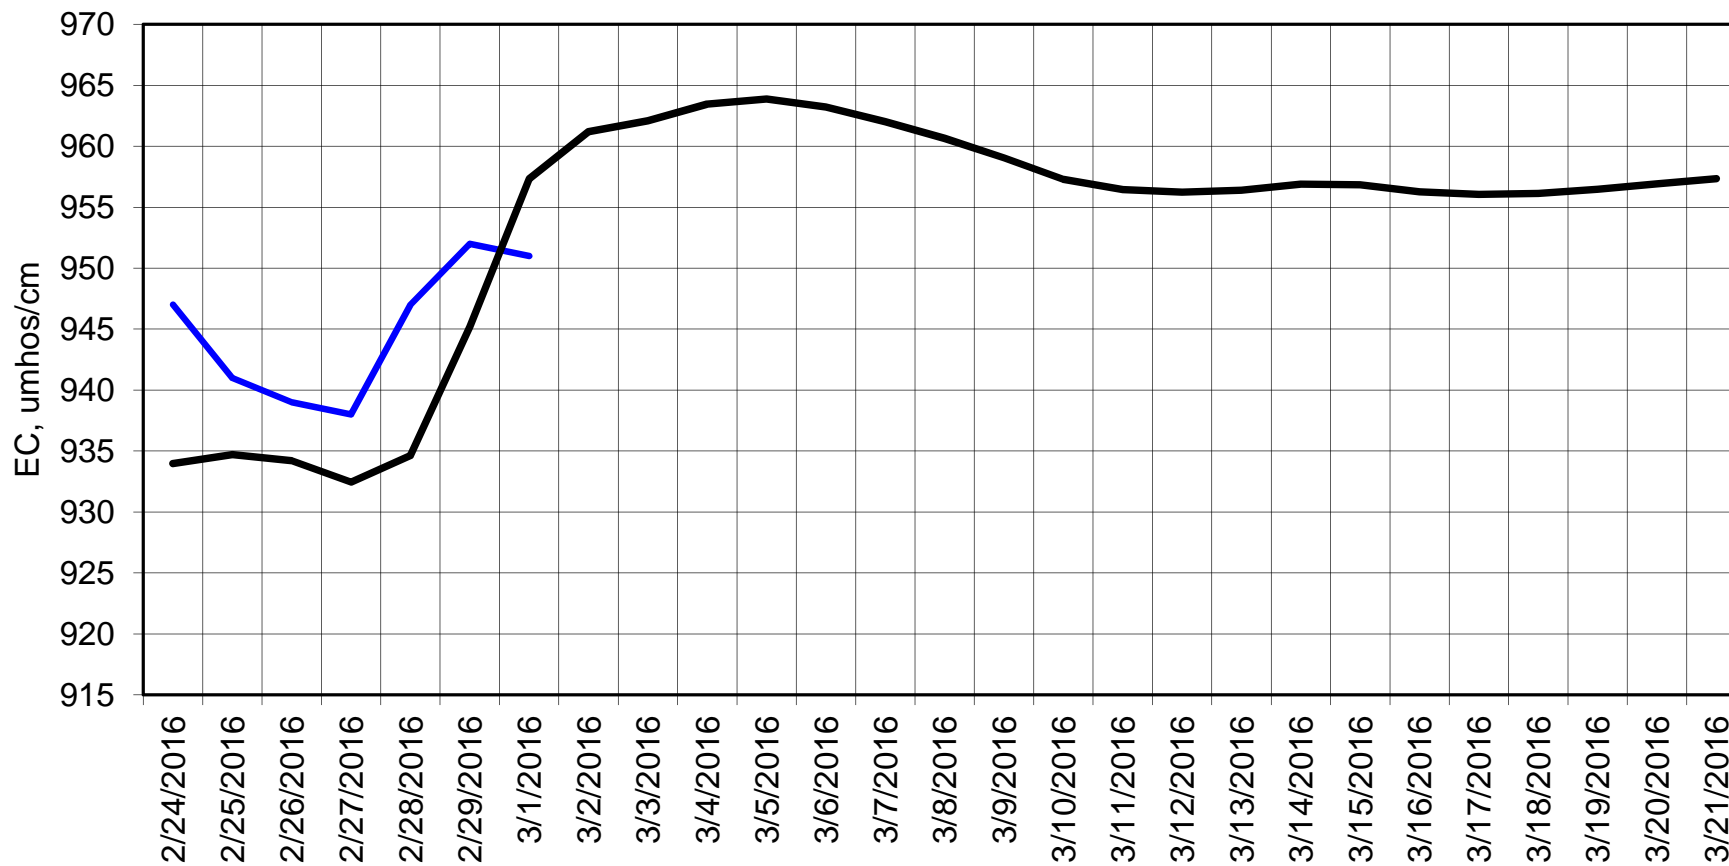

Forecasted Daily EC @ Holland Ct

Forecast Period 3/1/2016 thru 3/21/2016

Forecasted Daily EC @ Old River near Middle River

Forecast Period 3/1/2016 thru 3/21/2016

Forecasted Daily EC @ San Joaquin River at Brandt Bridge

Forecast Period 3/1/2016 thru 3/21/2016

Adjusted Forecasted Daily EC @ Old River at Tracy Road

Forecast Period 3/1/2016 thru 3/21/2016

Forecasted Daily EC @ Jersey Point

Forecast Period 3/1/2016 thru 3/21/2016