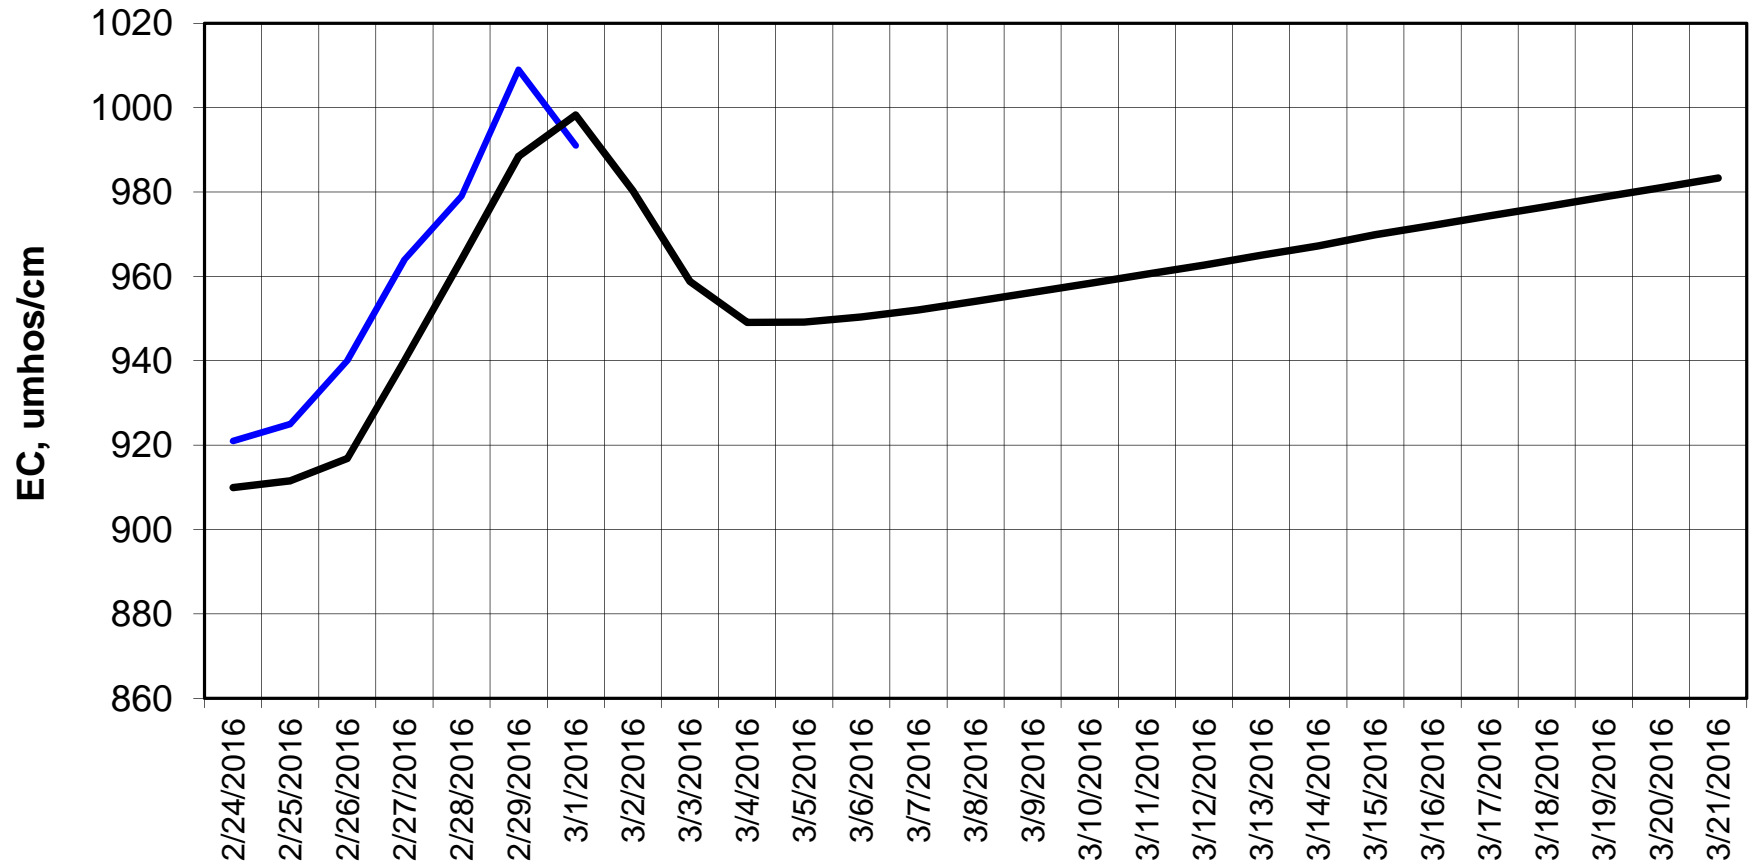

Forecasted Daily EC @ Holland Ct

Forecast Period 3/1/2016 thru 3/21/2016

Forecasted Daily EC @ Old River near Middle River

Forecast Period 3/1/2016 thru 3/21/2016

Forecasted Daily EC @ San Joaquin River at Brandt Bridge

Forecast Period 3/1/2016 thru 3/21/2016

Adjusted Forecasted Daily EC @ Old River at Tracy Road

Forecast Period 3/1/2016 thru 3/21/2016

Forecasted Daily EC @ Jersey Point

Forecast Period 3/1/2016 thru 3/21/2016