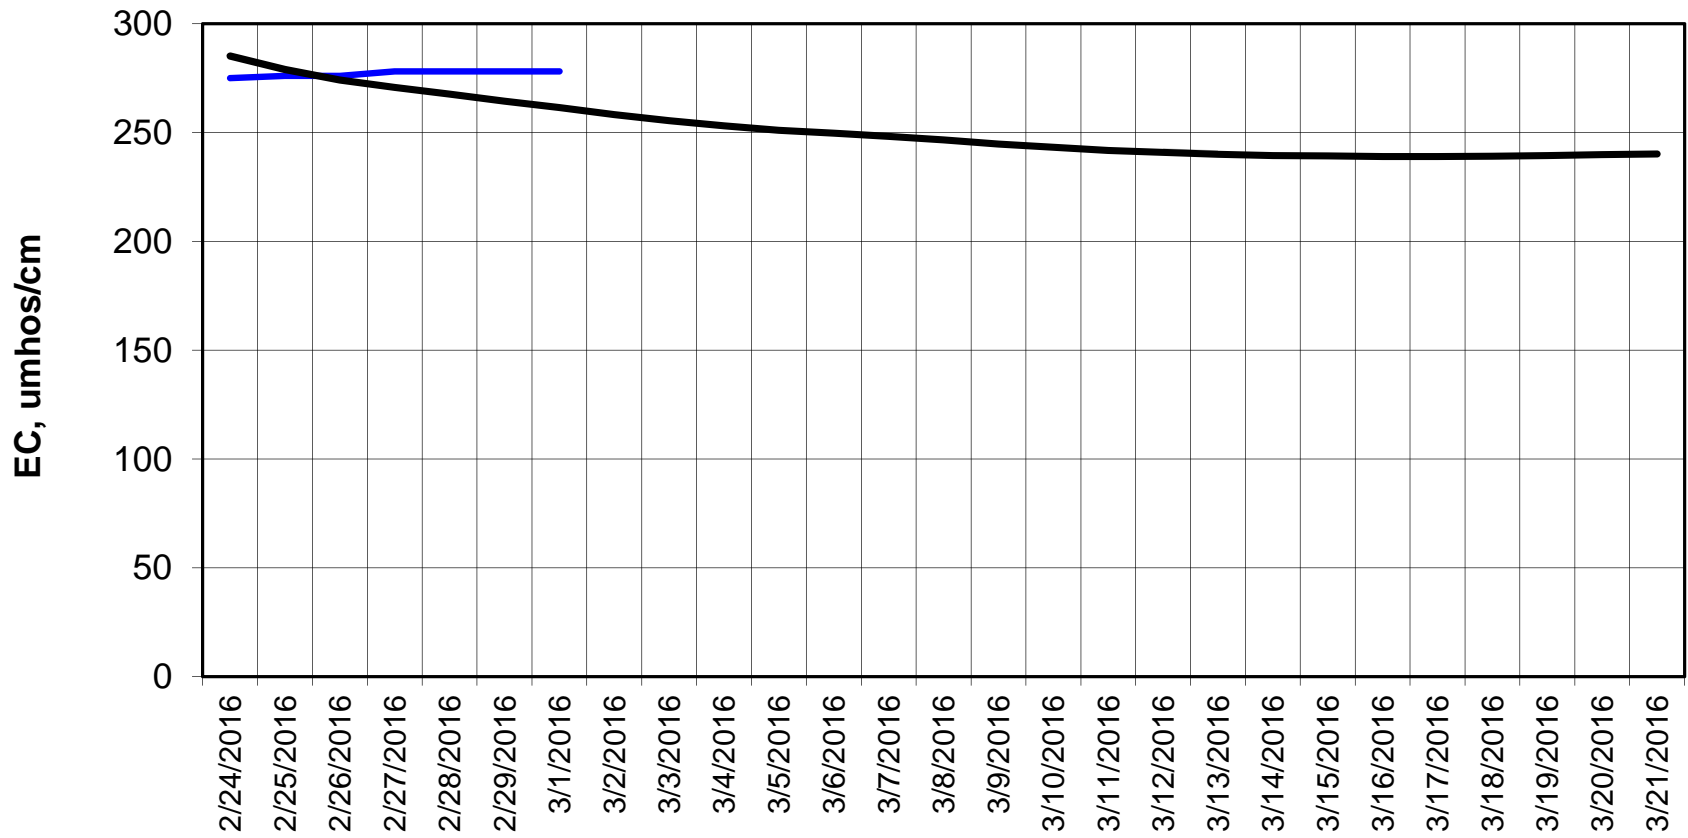

Forecast Period 3/1/2016 thru 3/21/2016

Adjusted Forecasted Daily EC @ Old River at Tracy Road

Forecast Period 3/1/2016 thru 3/21/2016

Forecasted Daily EC @ Jersey Point

Forecast Period 3/1/2016 thru 3/21/2016

Forecasted Daily EC @ Bethel

Forecast Period 3/1/2016 thru 3/21/2016