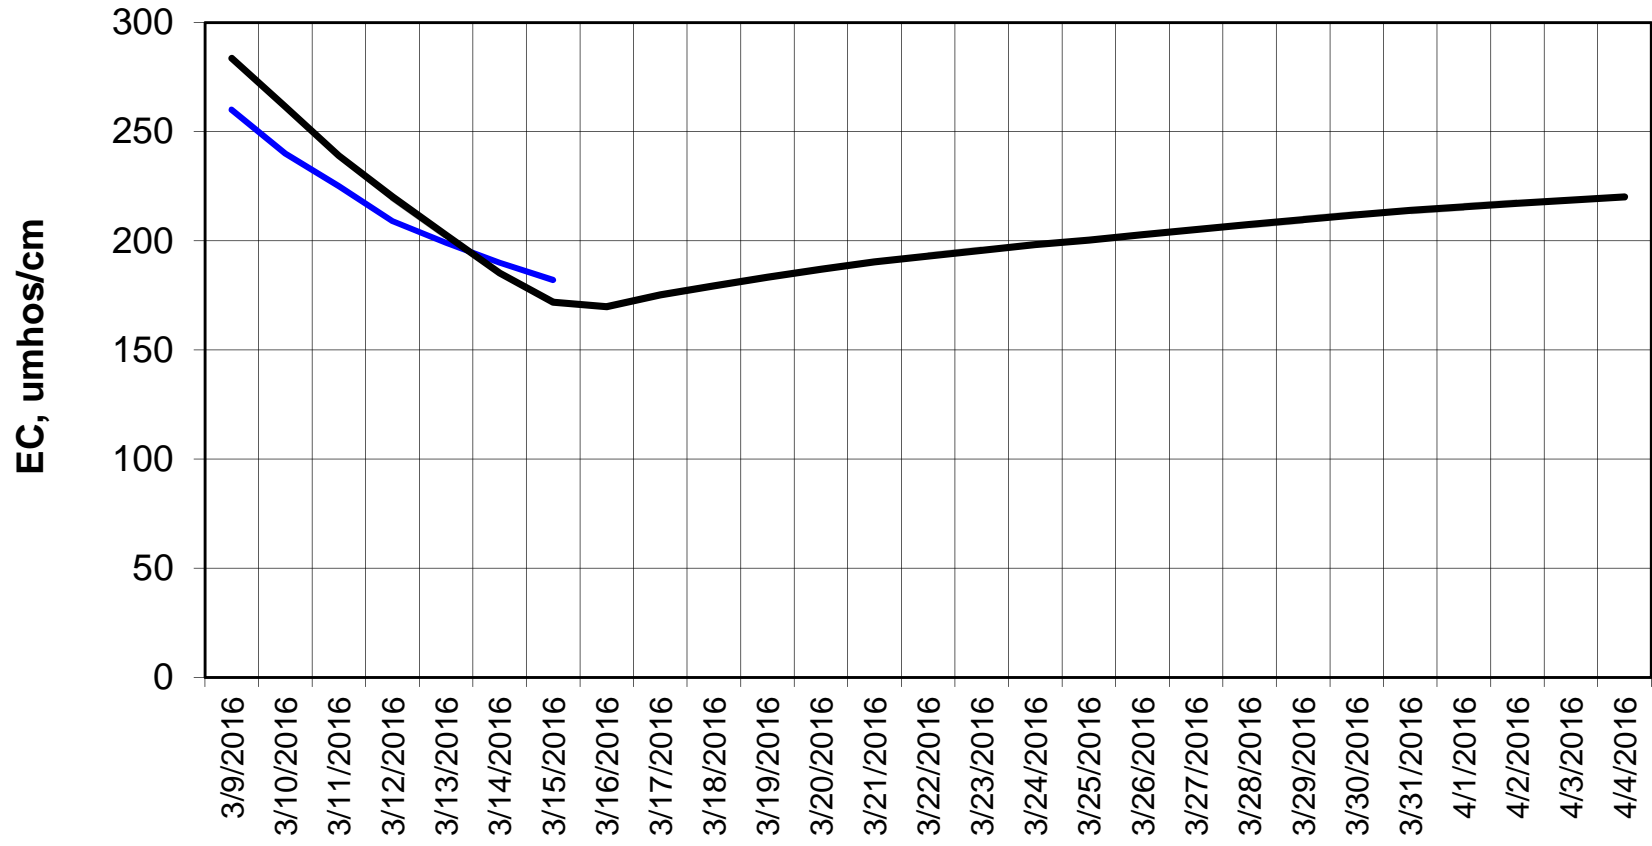

Forecasted Daily EC @ Holland Ct

Forecast Period 3/15/2016 thru 4/4/2016

Forecasted Daily EC @ Old River near Middle River

Forecast Period 3/15/2016 thru 4/4/2016

Forecasted Daily EC @ San Joaquin River at Brandt Bridge

Adjusted Forecasted Daily EC @ Old River at Tracy Road

Forecast Period 3/15/2016 thru 4/4/2016

Forecasted Daily EC @ Jersey Point

Forecast Period 3/15/2016 thru 4/4/2016

Forecasted Daily EC @ Bethel

Forecast Period 3/15/2016 thru 4/4/2016