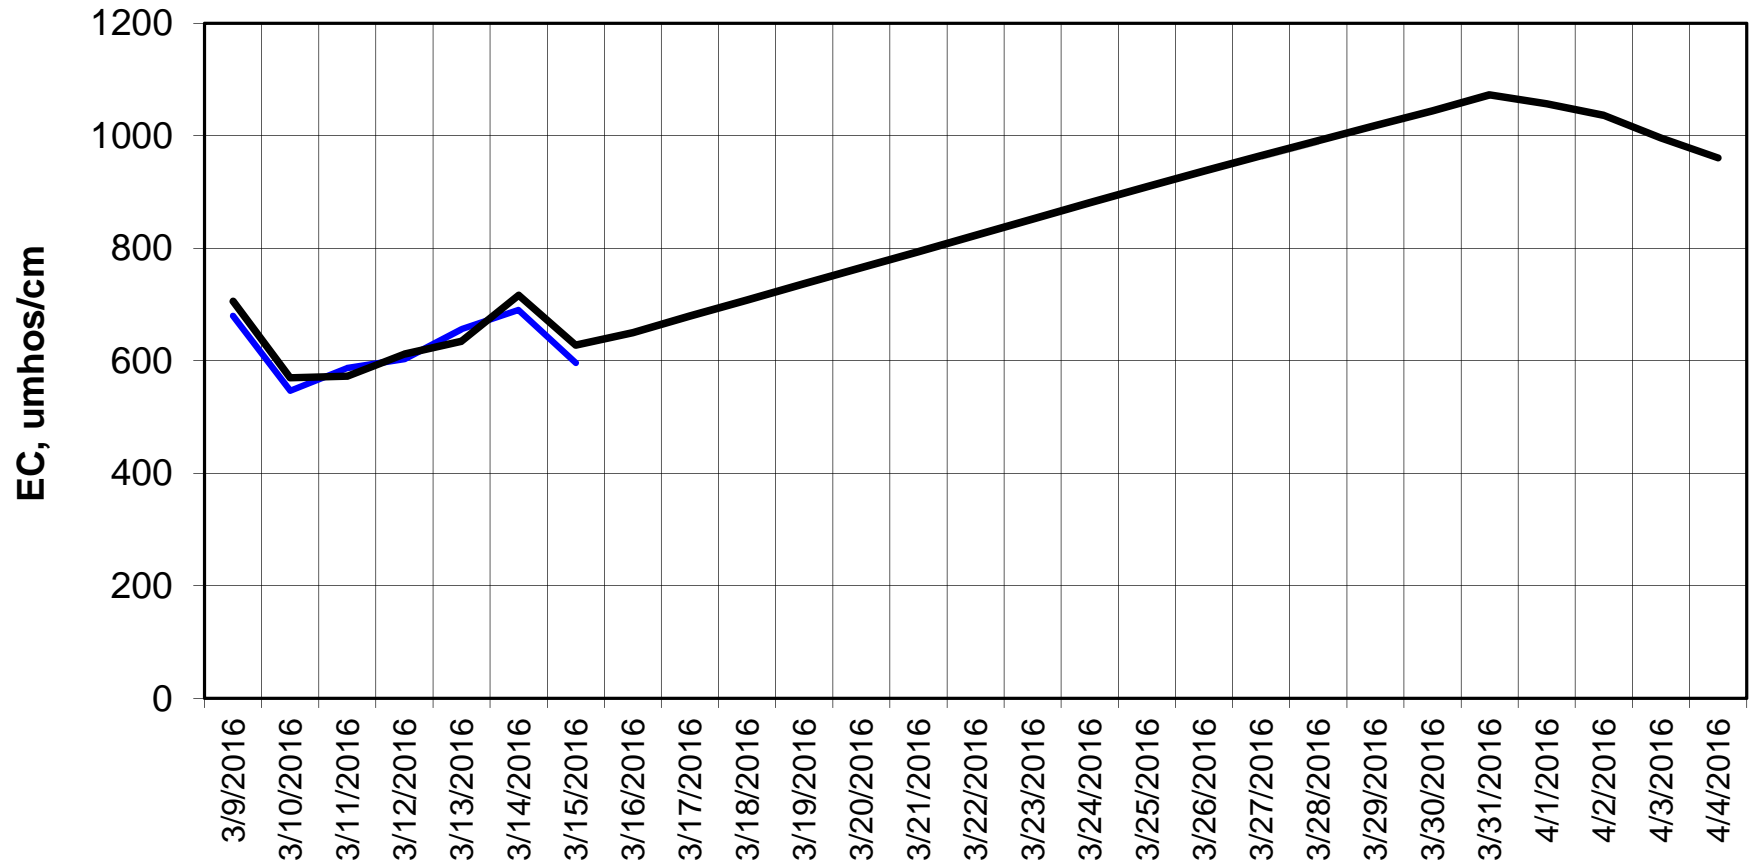

Forecasted Daily EC @ Holland Ct

Forecast Period 3/15/2016 thru 4/4/2016

Forecasted Daily EC @ Old River near Middle River

Forecast Period 3/15/2016 thru 4/4/2016

Forecasted Daily EC @ San Joaquin River at Brandt Bridge

Adjusted Forecasted Daily EC @ Old River at Tracy Road

Forecast Period 3/15/2016 thru 4/4/2016

Forecasted Daily EC @ Jersey Point

Forecast Period 3/15/2016 thru 4/4/2016

Forecasted Daily EC @ Bethel

Forecast Period 3/15/2016 thru 4/4/2016