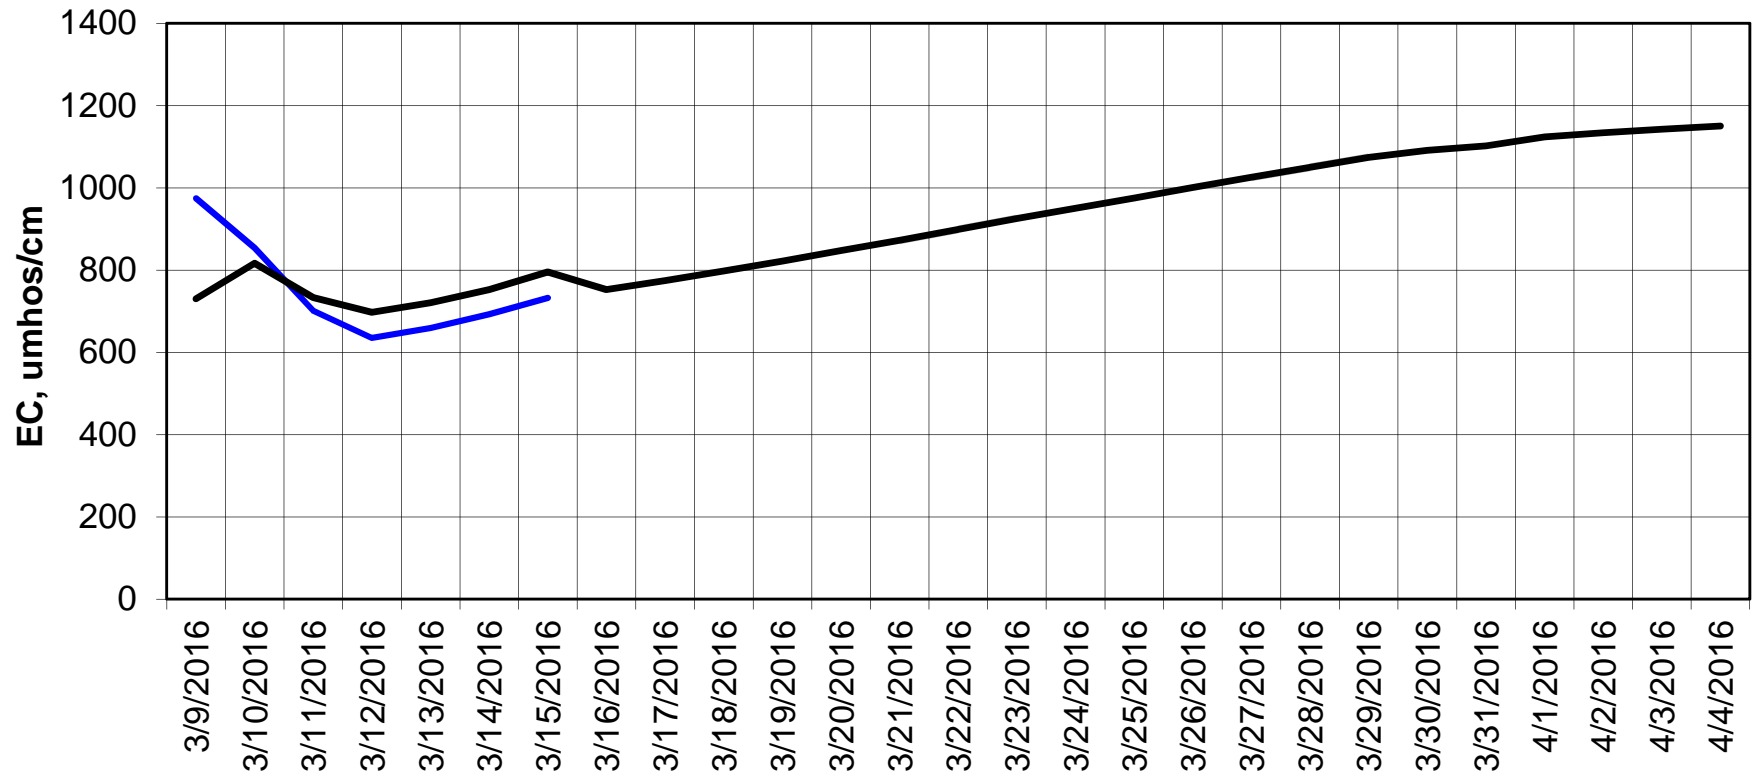

Forecasted Daily EC @ Holland Ct

Forecast Period 3/15/2016 thru 4/4/2016

Forecasted Daily EC @ Old River near Middle River

Forecast Period 3/15/2016 thru 4/4/2016

Forecasted Daily EC @ San Joaquin River at Brandt Bridge

Adjusted Forecasted Daily EC @ Old River at Tracy Road

Forecast Period 3/15/2016 thru 4/4/2016

Forecasted Daily EC @ Jersey Point

Forecast Period 3/15/2016 thru 4/4/2016

Forecasted Daily EC @ Bethel

Forecast Period 3/15/2016 thru 4/4/2016