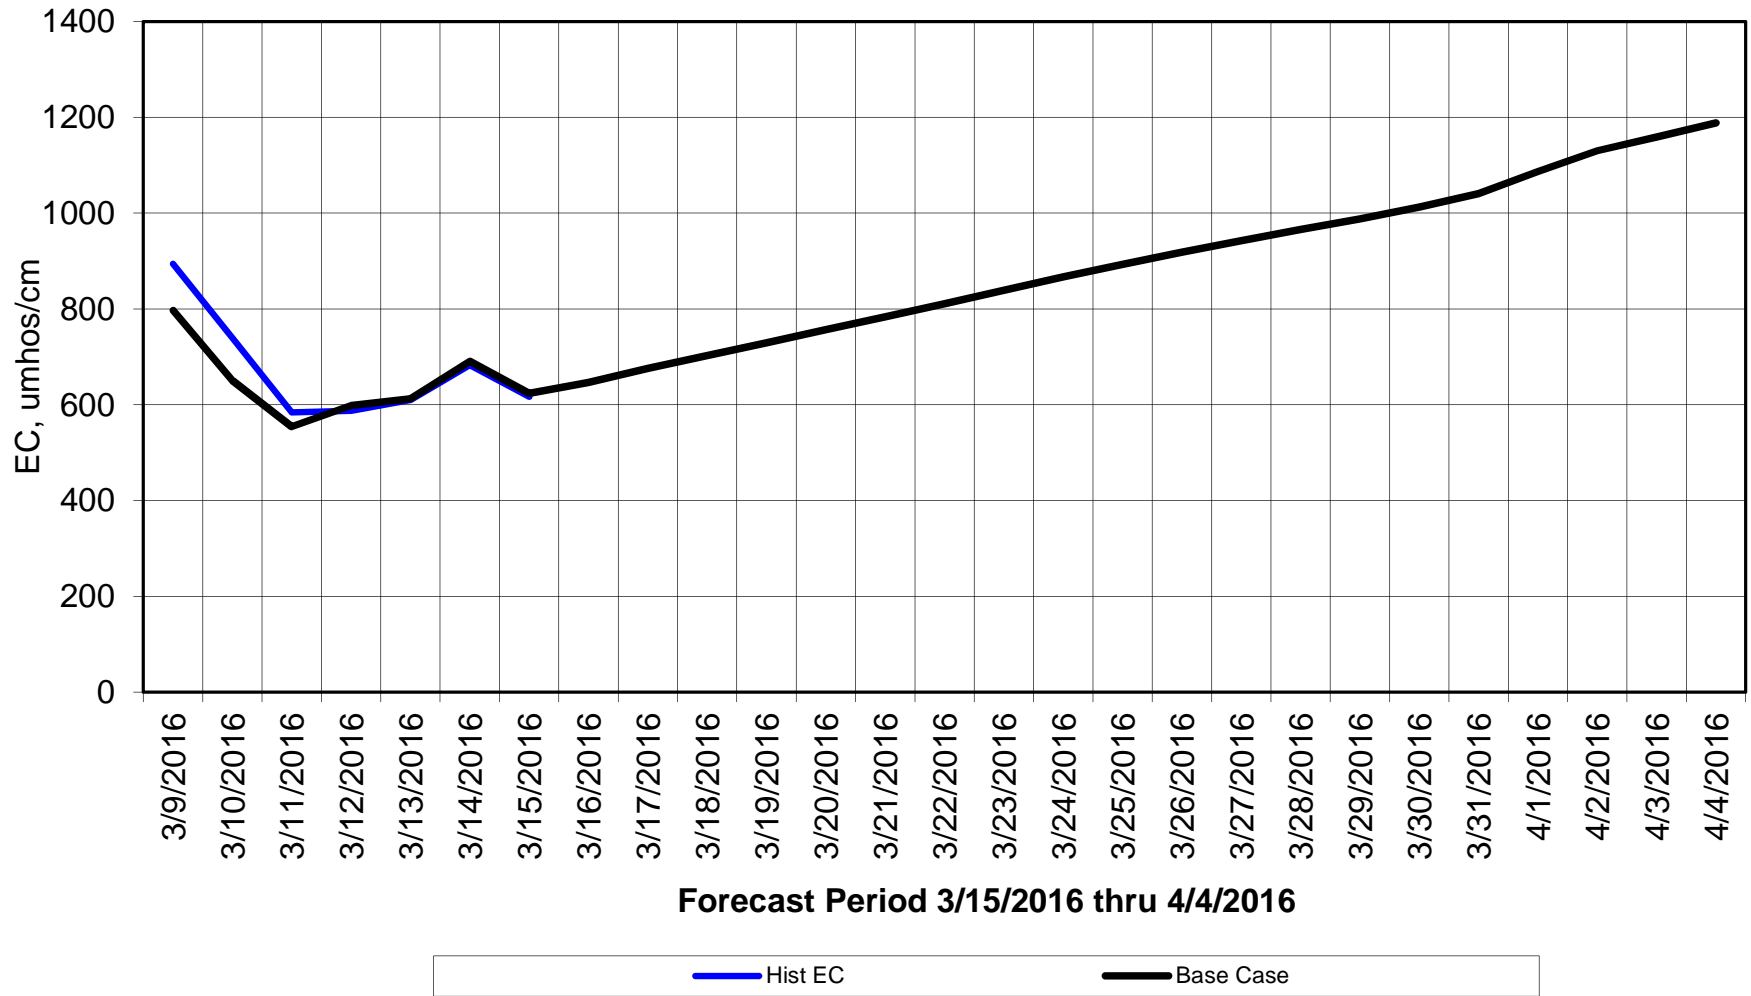

Forecasted Daily EC @ Holland Ct

Forecast Period 3/15/2016 thru 4/4/2016

Forecasted Daily EC @ Old River near Middle River

Forecast Period 3/15/2016 thru 4/4/2016

Forecasted Daily EC @ San Joaquin River at Brandt Bridge

Adjusted Forecasted Daily EC @ Old River at Tracy Road

Forecast Period 3/15/2016 thru 4/4/2016

Forecasted Daily EC @ Jersey Point

Forecast Period 3/15/2016 thru 4/4/2016

Forecasted Daily EC @ Bethel

Forecast Period 3/15/2016 thru 4/4/2016