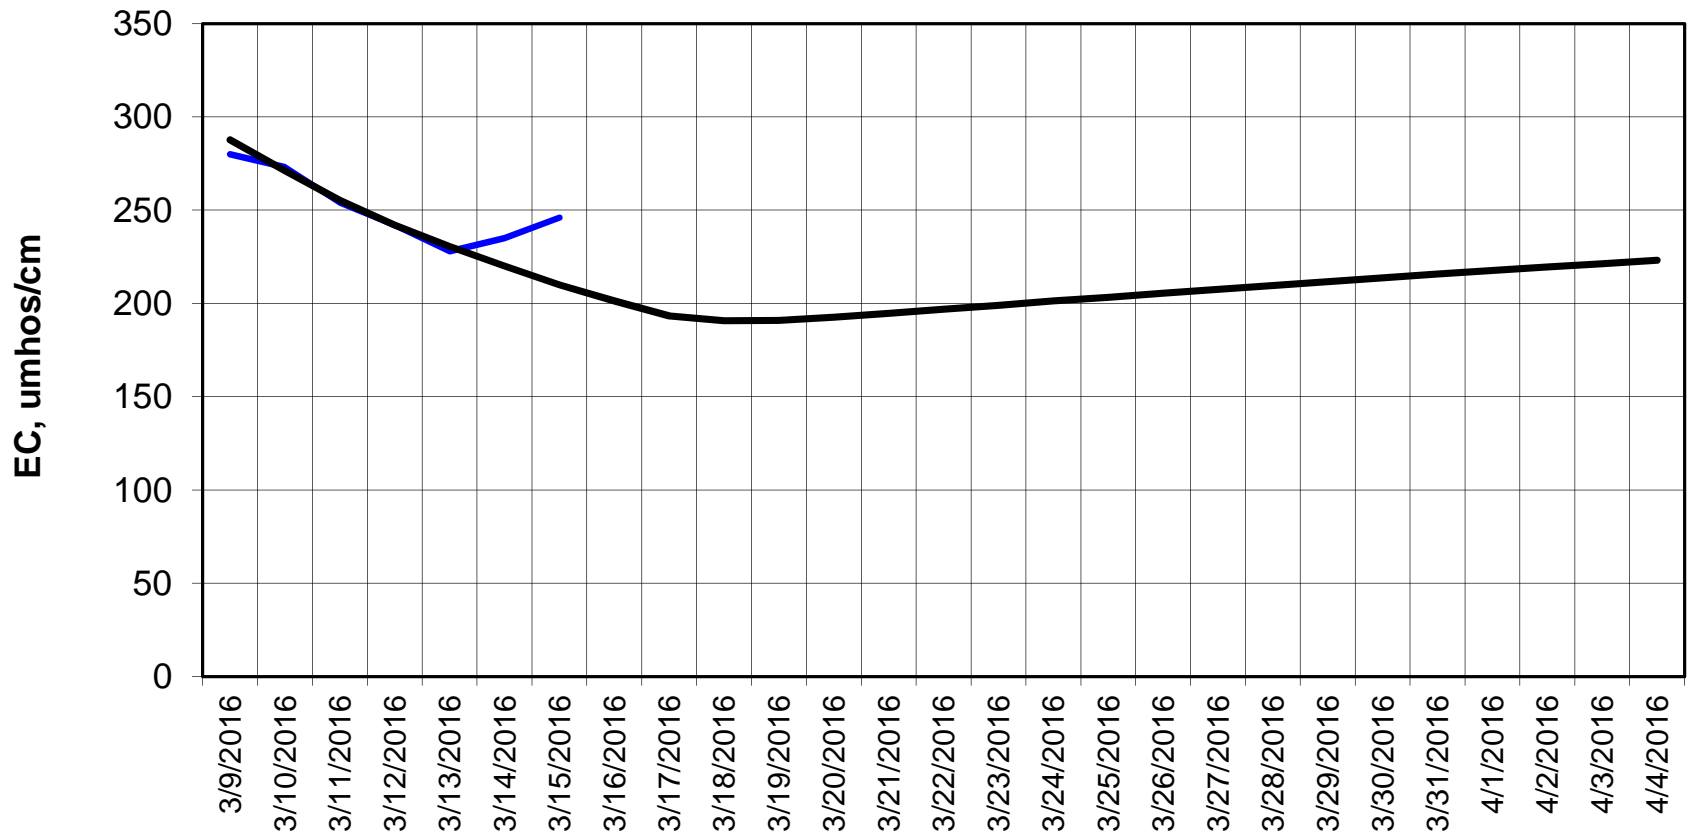

Adjusted Forecasted Daily EC @ Old River at Tracy Road

Forecast Period 3/15/2016 thru 4/4/2016

Forecasted Daily EC @ Jersey Point

Forecast Period 3/15/2016 thru 4/4/2016

Forecasted Daily EC @ Bethel

Forecast Period 3/15/2016 thru 4/4/2016