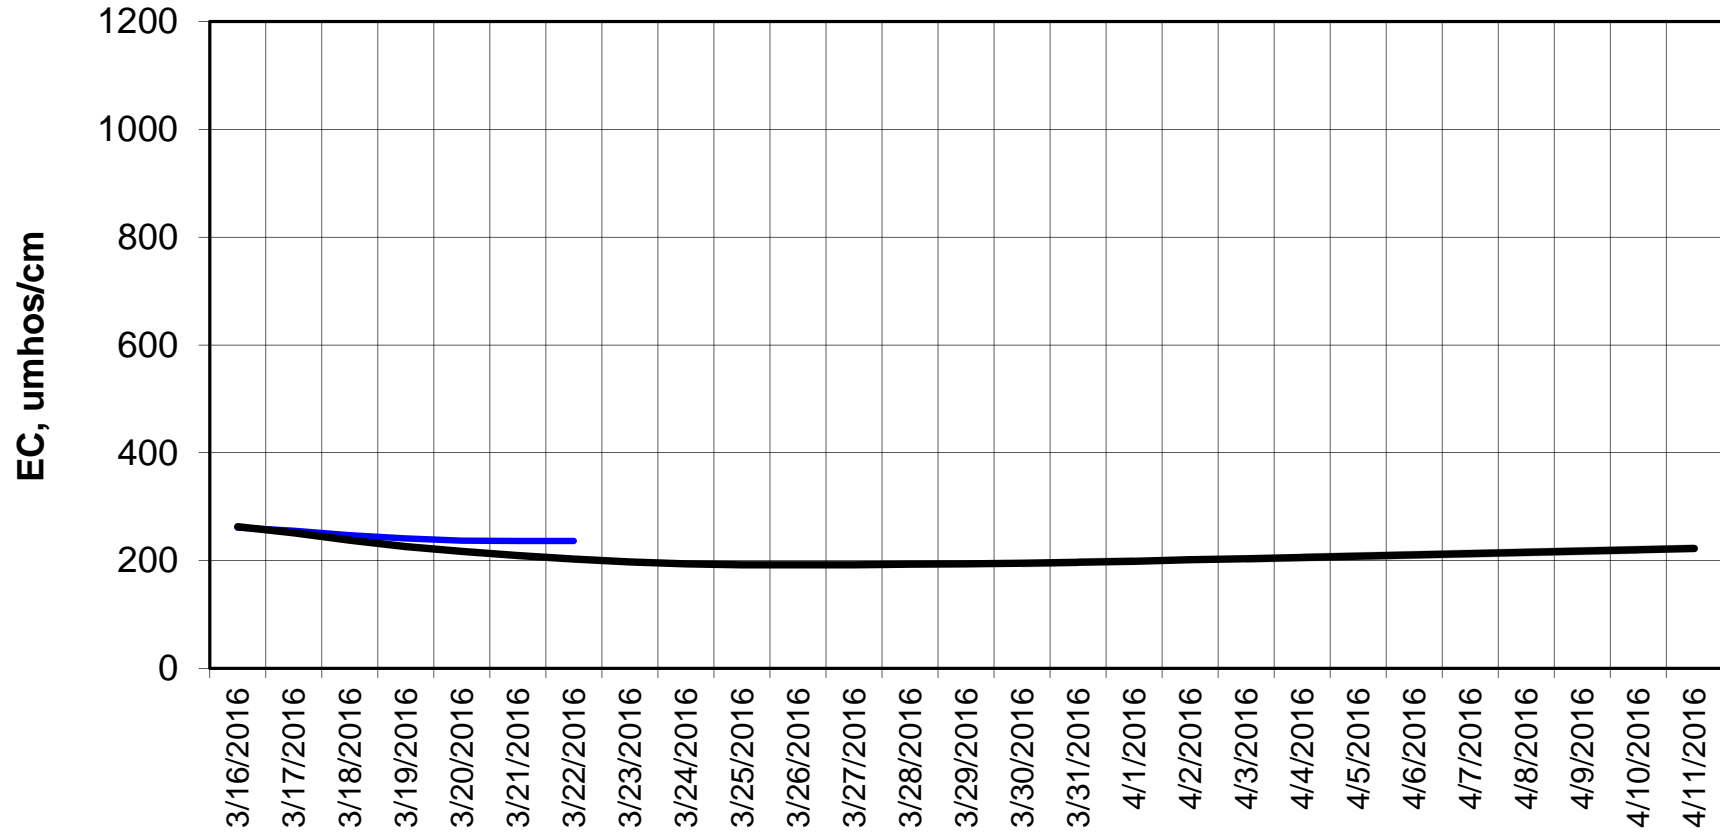

Forecasted Daily EC @ Holland Ct