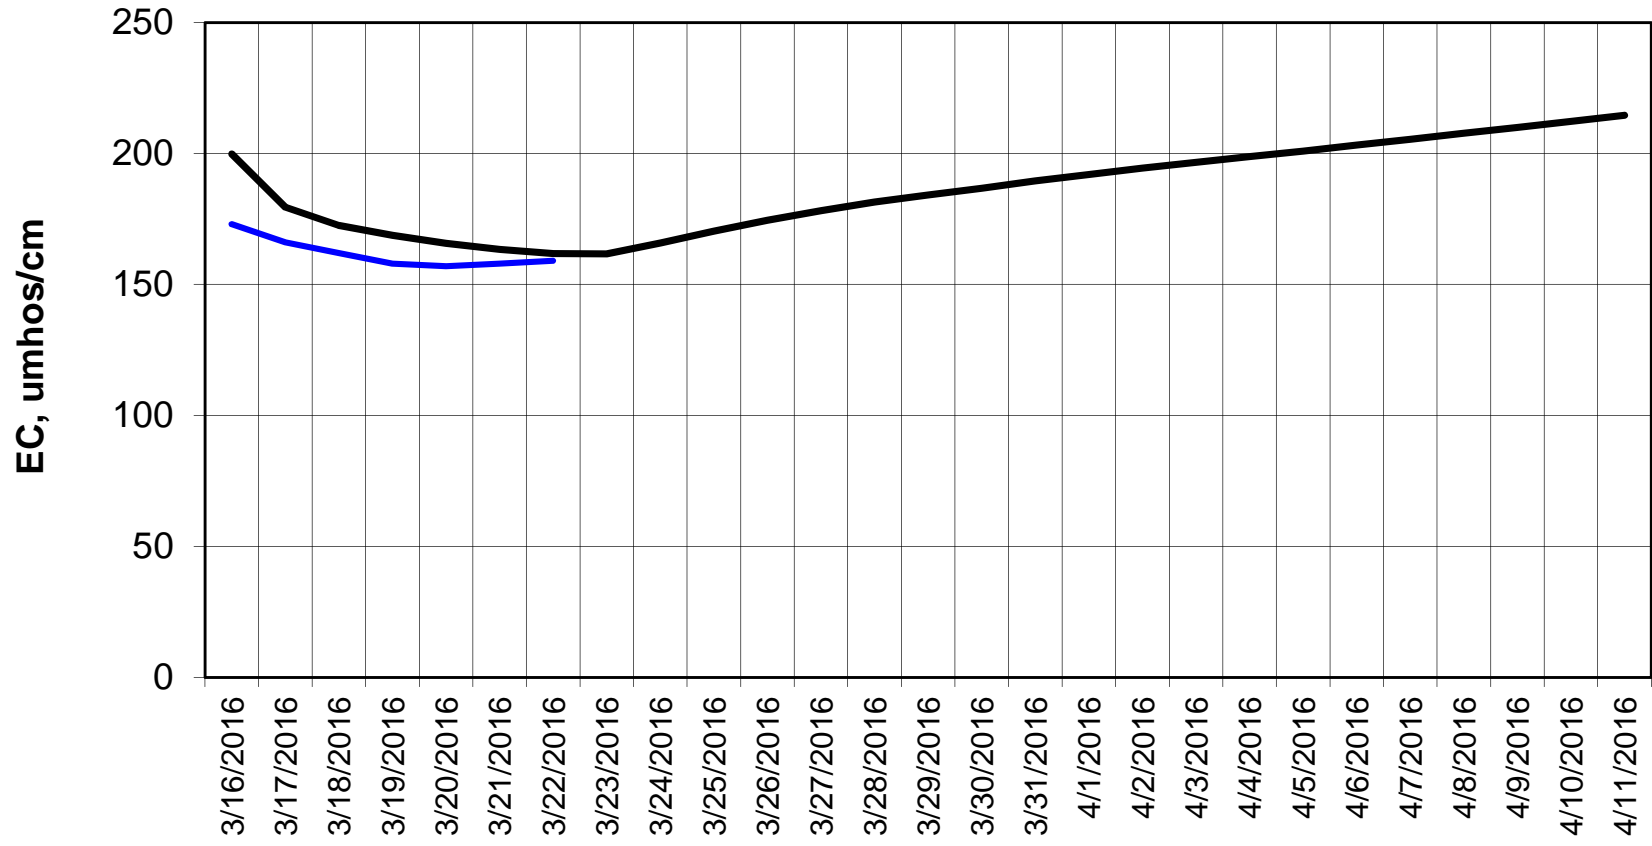

Forecasted Daily EC @ Jersey Point