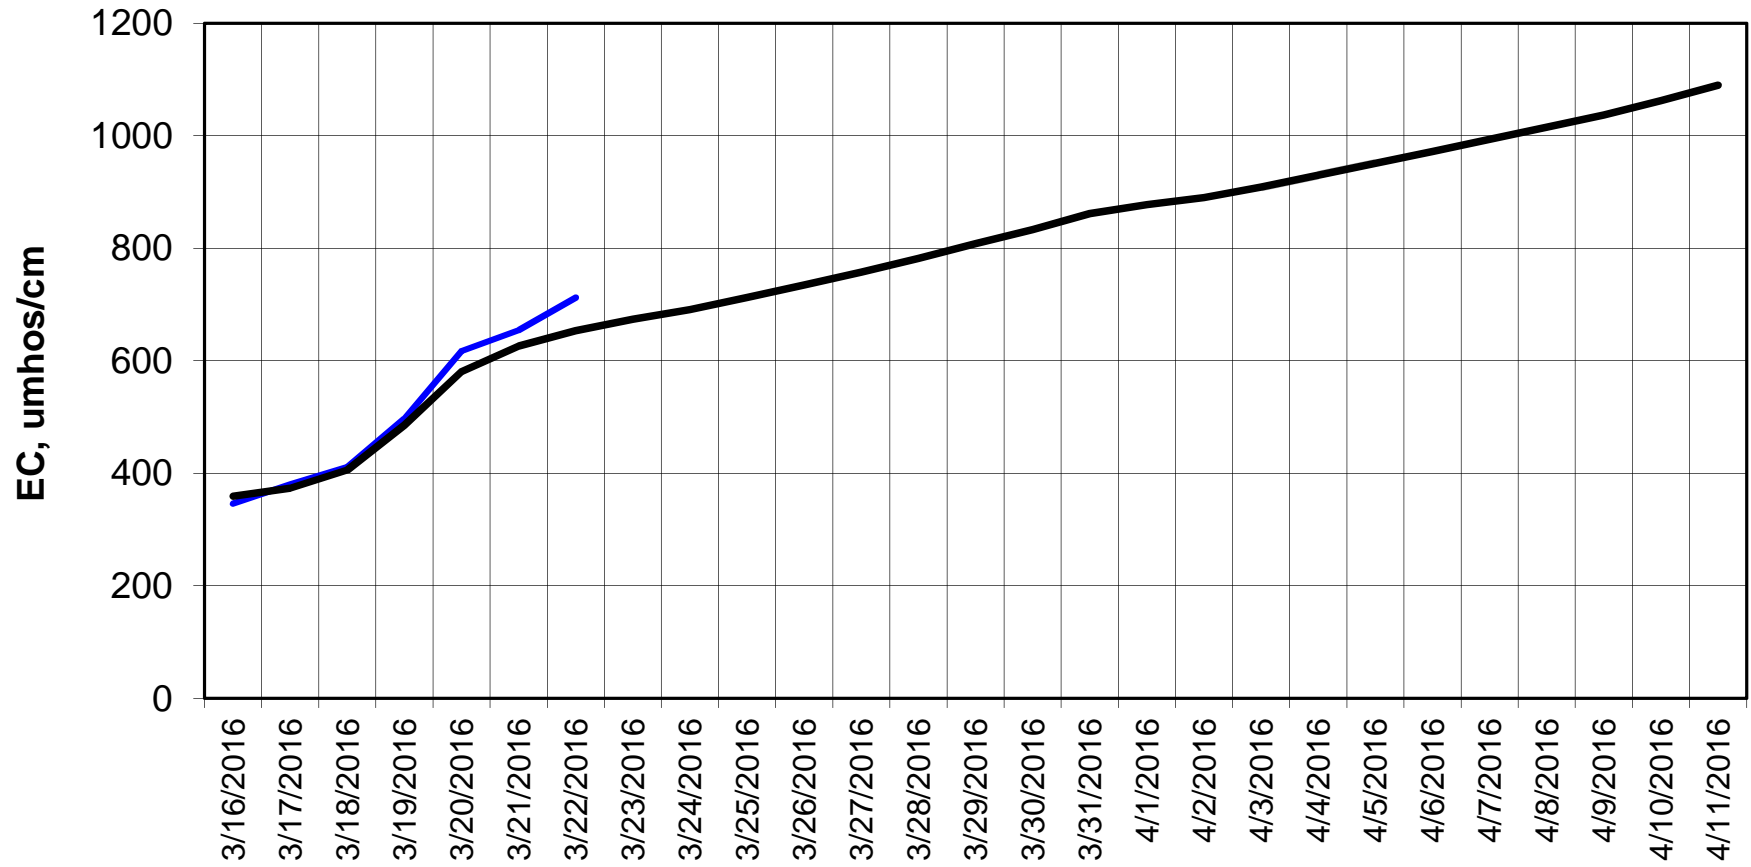

### Forecasted Daily EC @ Holland Ct

Forecast Period 3/22/2016 thru 4/11/2016

### Forecasted Daily EC @ Old River near Middle River

Forecast Period 3/22/2016 thru 4/11/2016