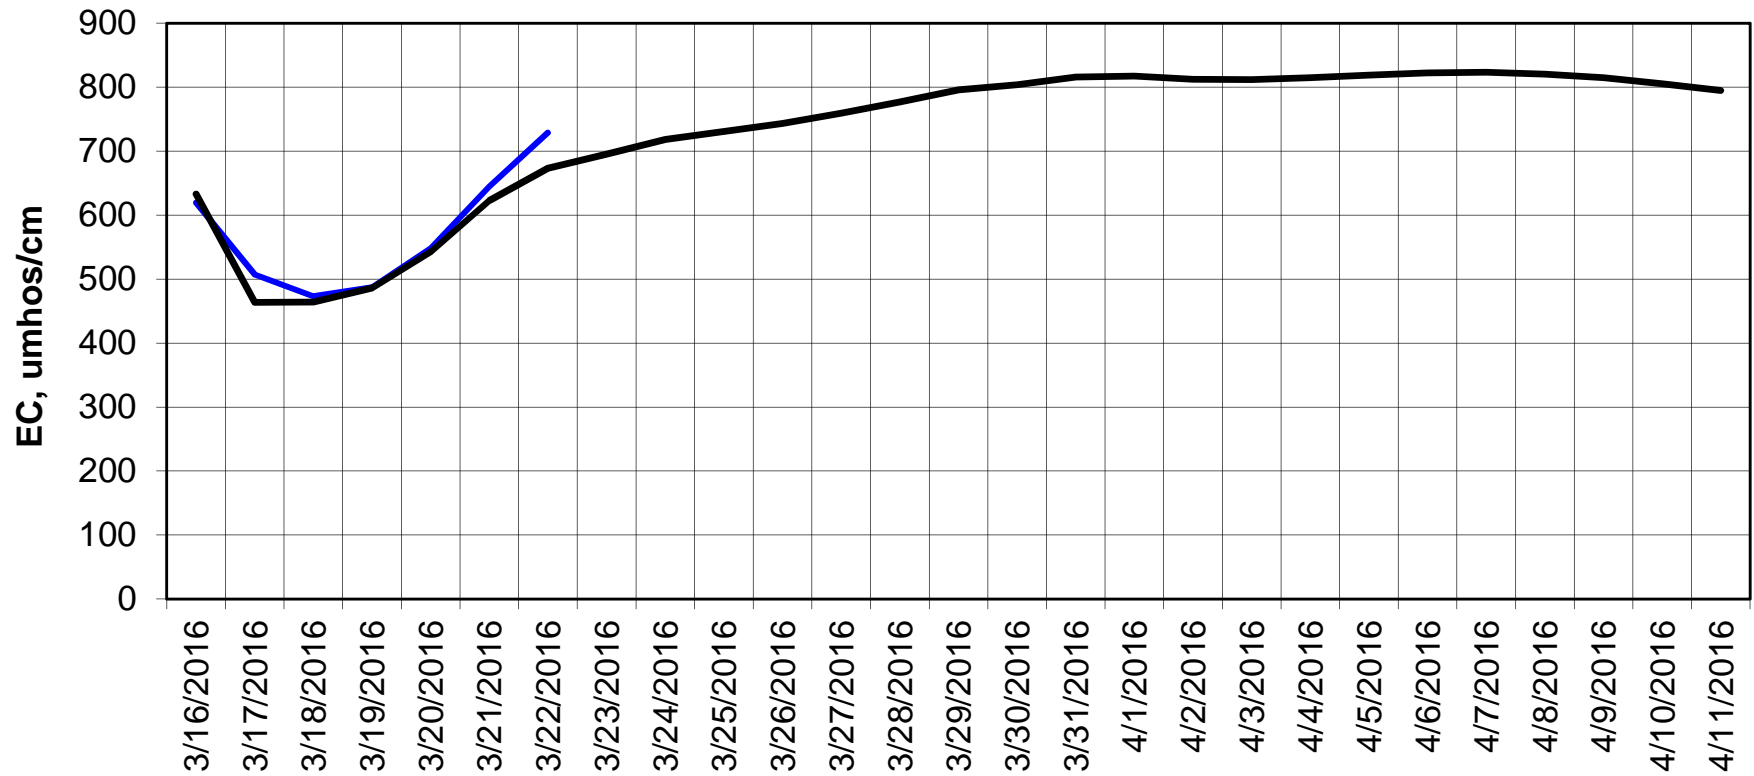

Adjusted Forecasted Daily EC @ Old River at Tracy Road

Forecast Period 3/22/2016 thru 4/11/2016