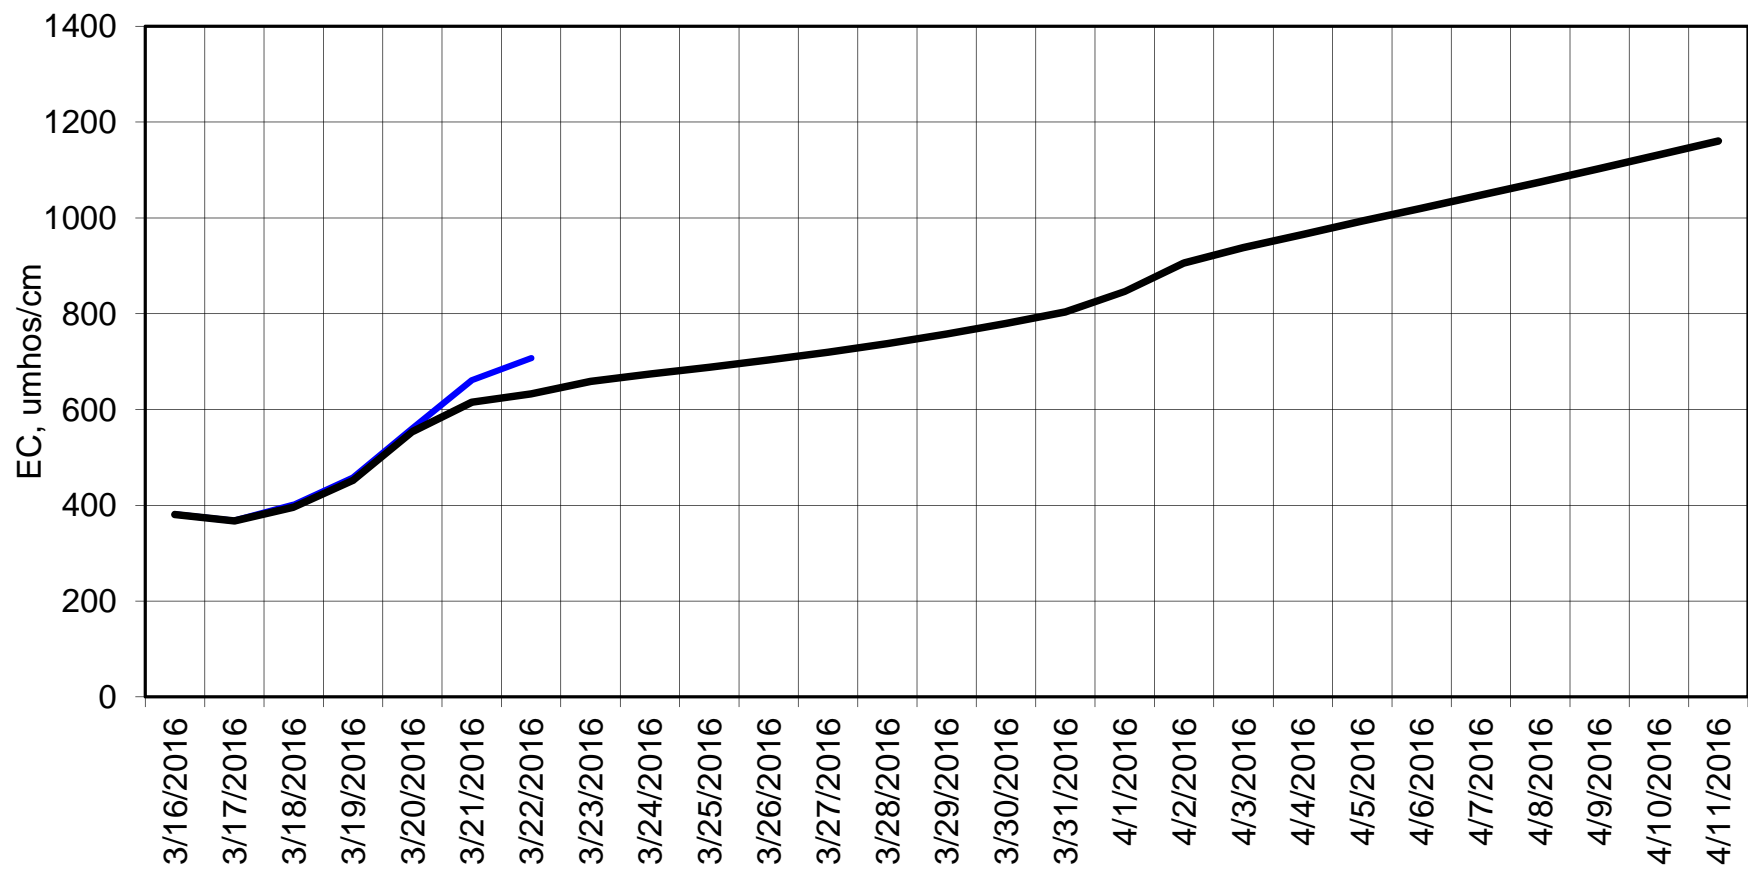

Forecasted Daily EC @ San Joaquin River at Brandt Bridge

Forecast Period 3/22/2016 thru 4/11/2016