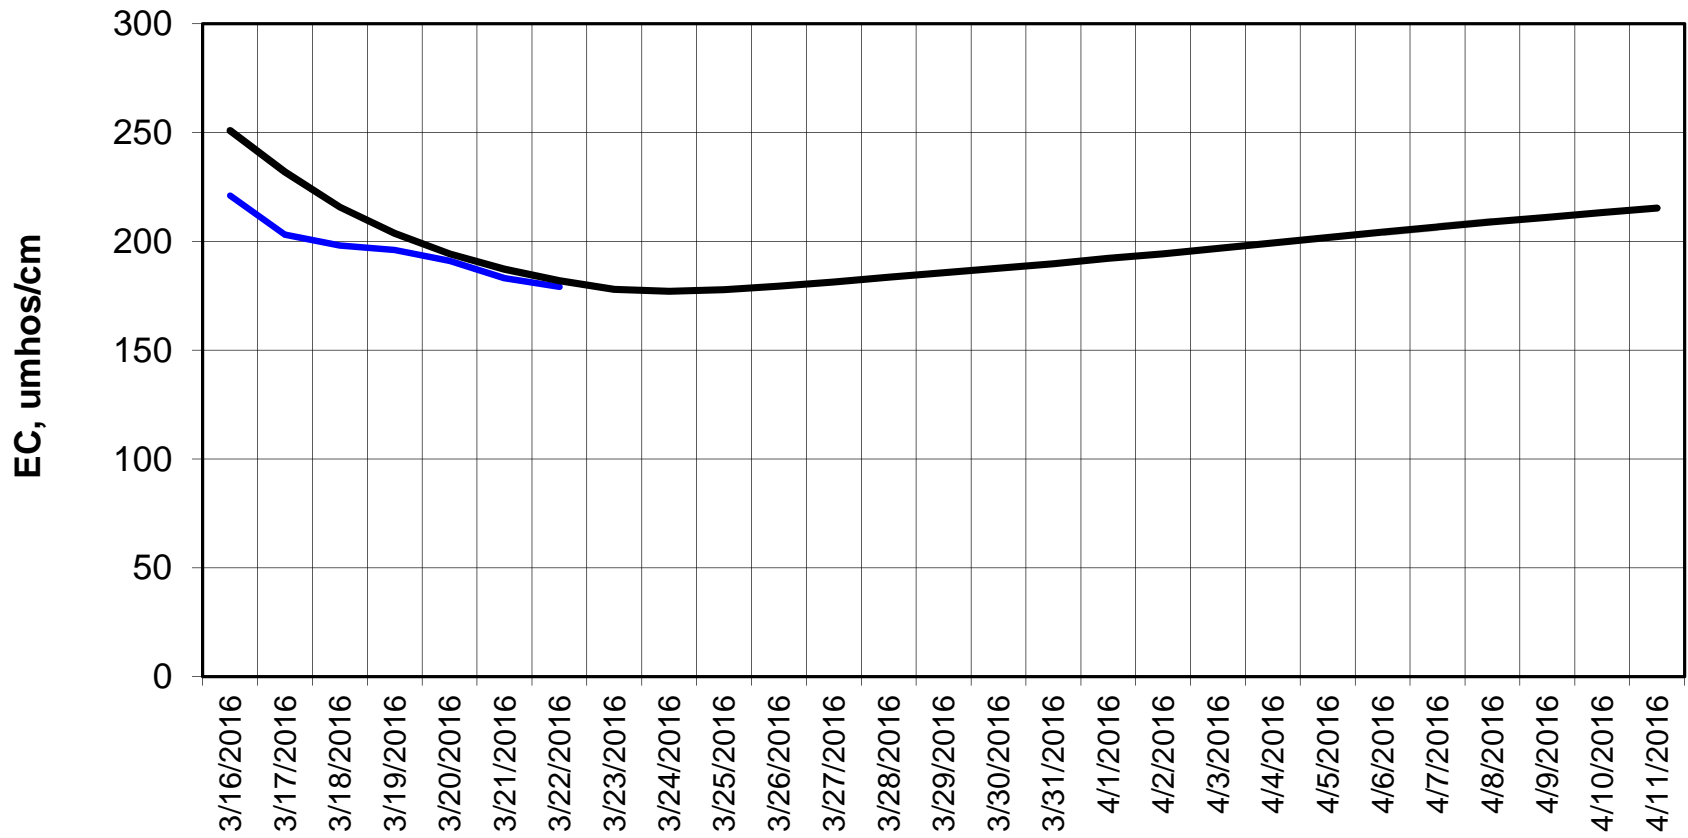

Forecasted Daily EC @ Bethel

Forecast Period 3/22/2016 thru 4/11/2016