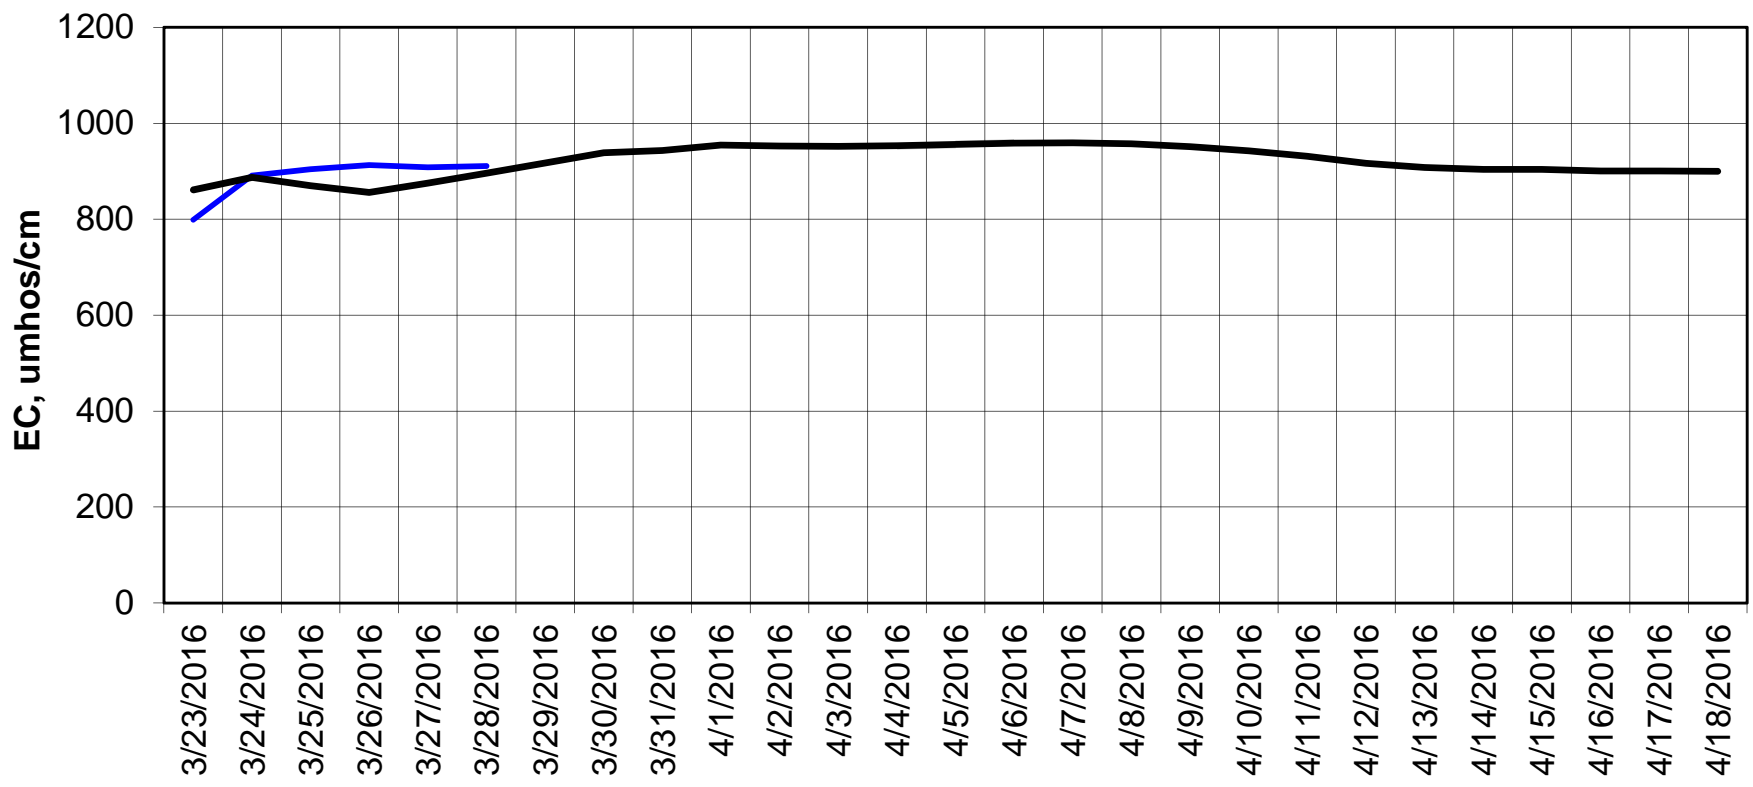

Adjusted Forecasted Daily EC @ Old River at Tracy Road

Forecast Period 3/29/2016 thru 4/18/2016