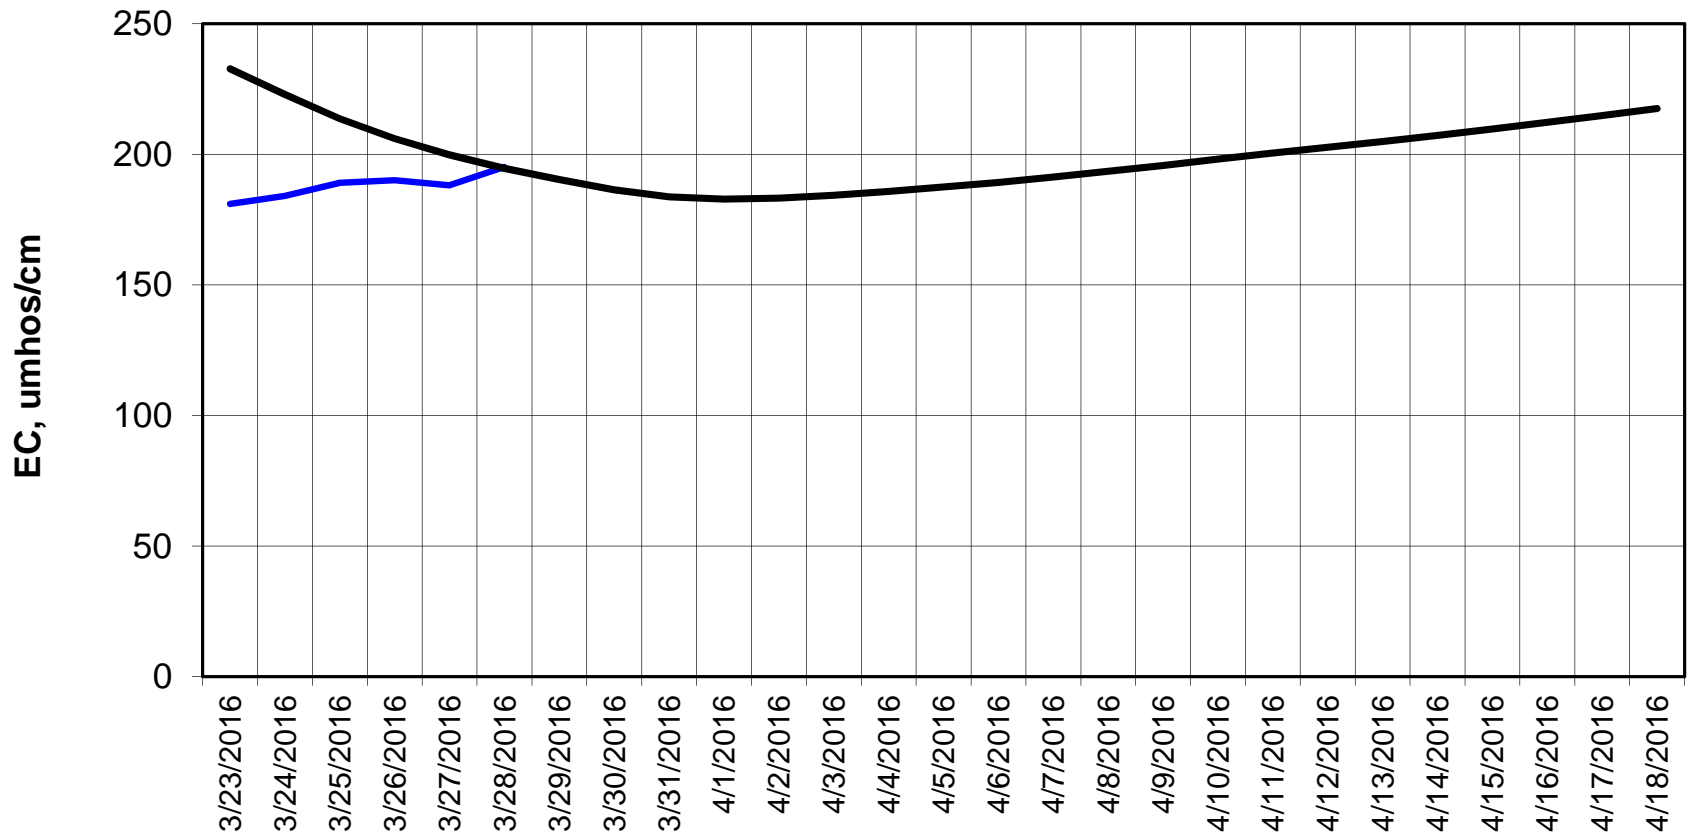

Forecasted Daily EC @ Bethel

Forecast Period 3/29/2016 thru 4/18/2016