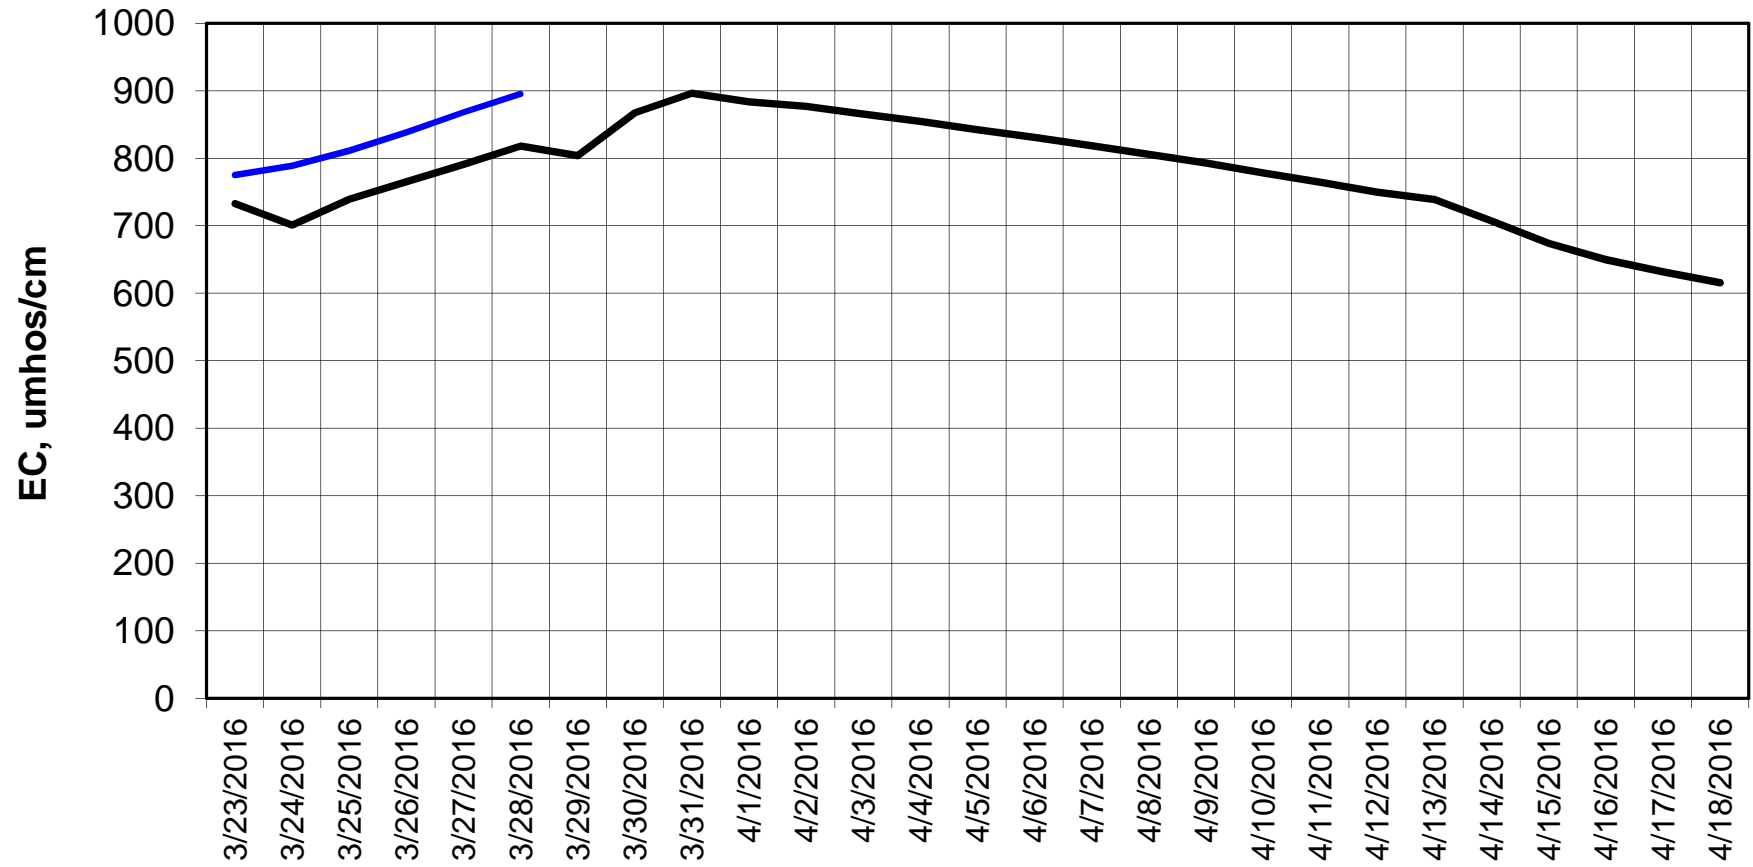

### Forecasted Daily EC @ Holland Ct

Forecast Period 3/29/2016 thru 4/18/2016

### Forecasted Daily EC @ Old River near Middle River

Forecast Period 3/29/2016 thru 4/18/2016