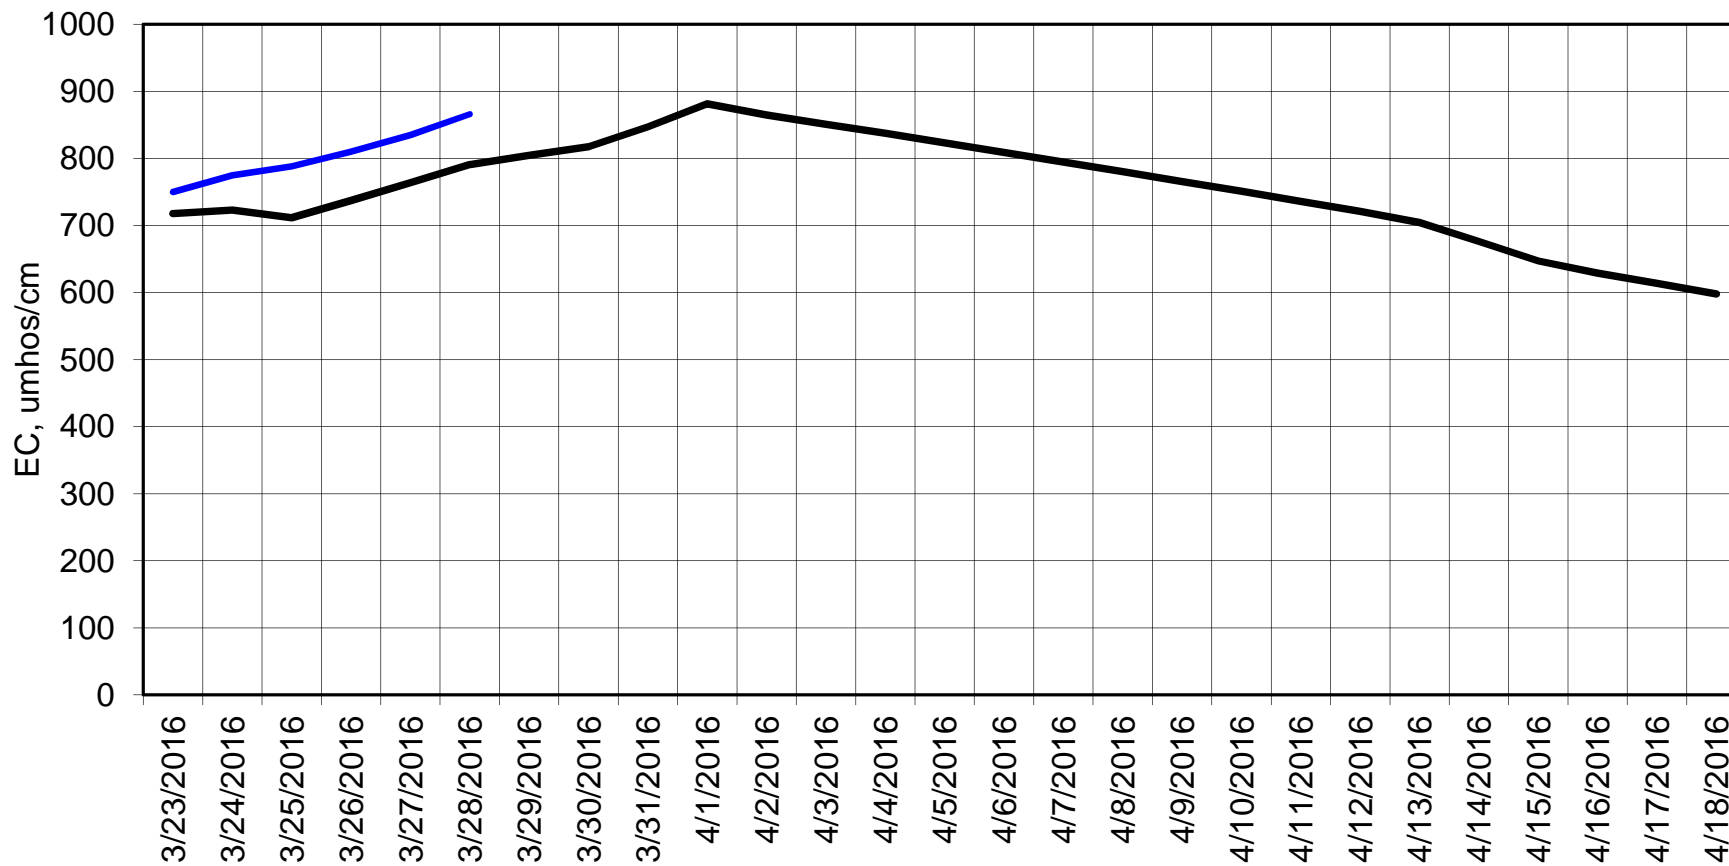

Forecasted Daily EC @ San Joaquin River at Brandt Bridge

Forecast Period 3/29/2016 thru 4/18/2016