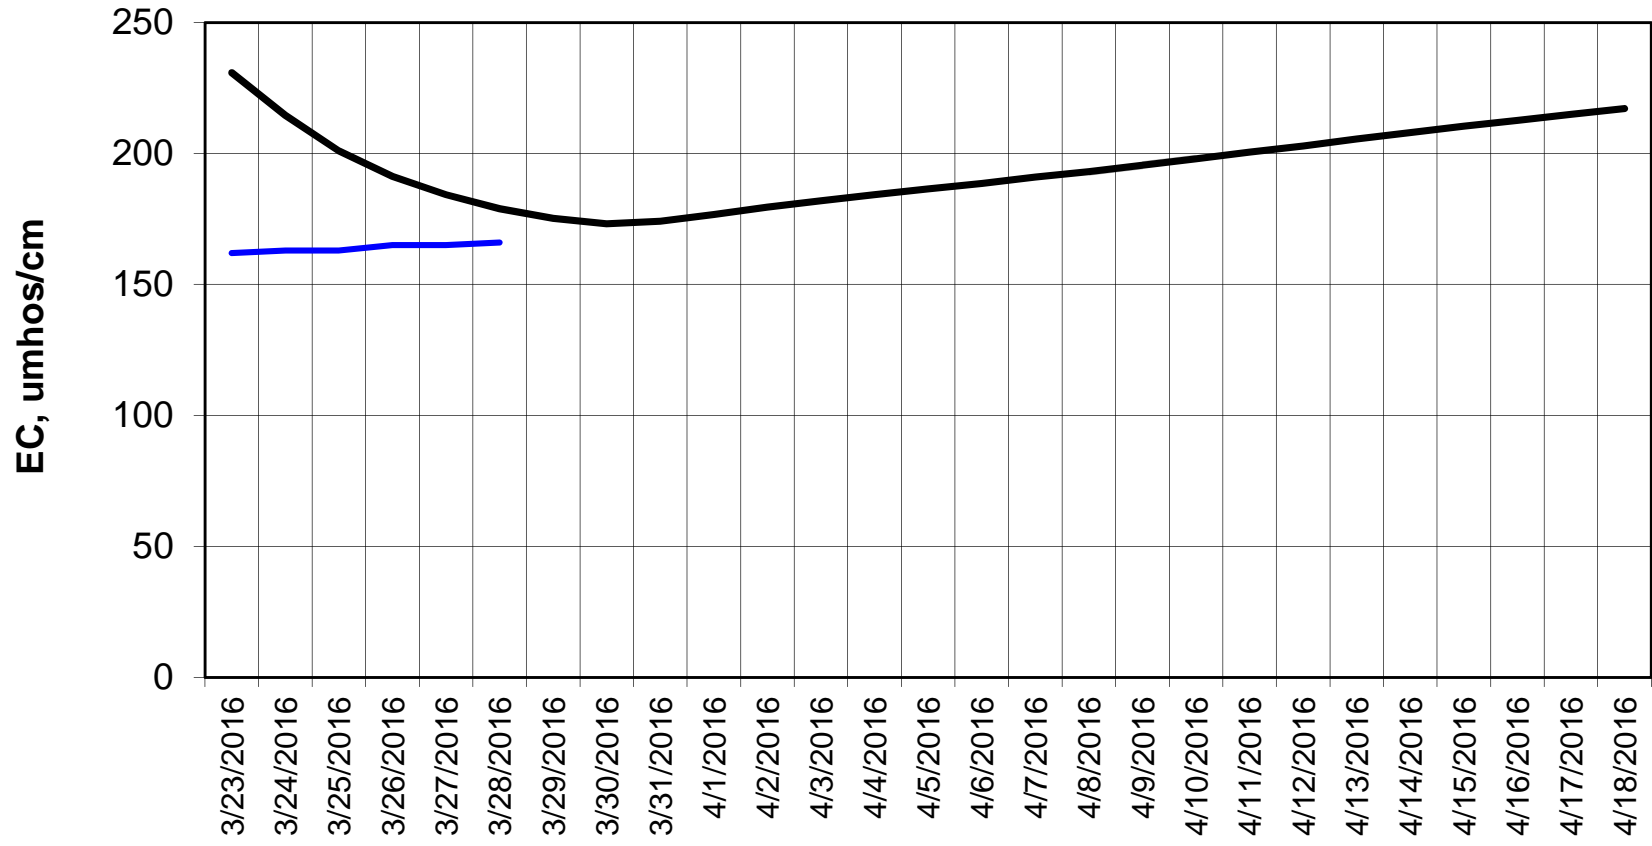

Forecasted Daily EC @ Jersey Point