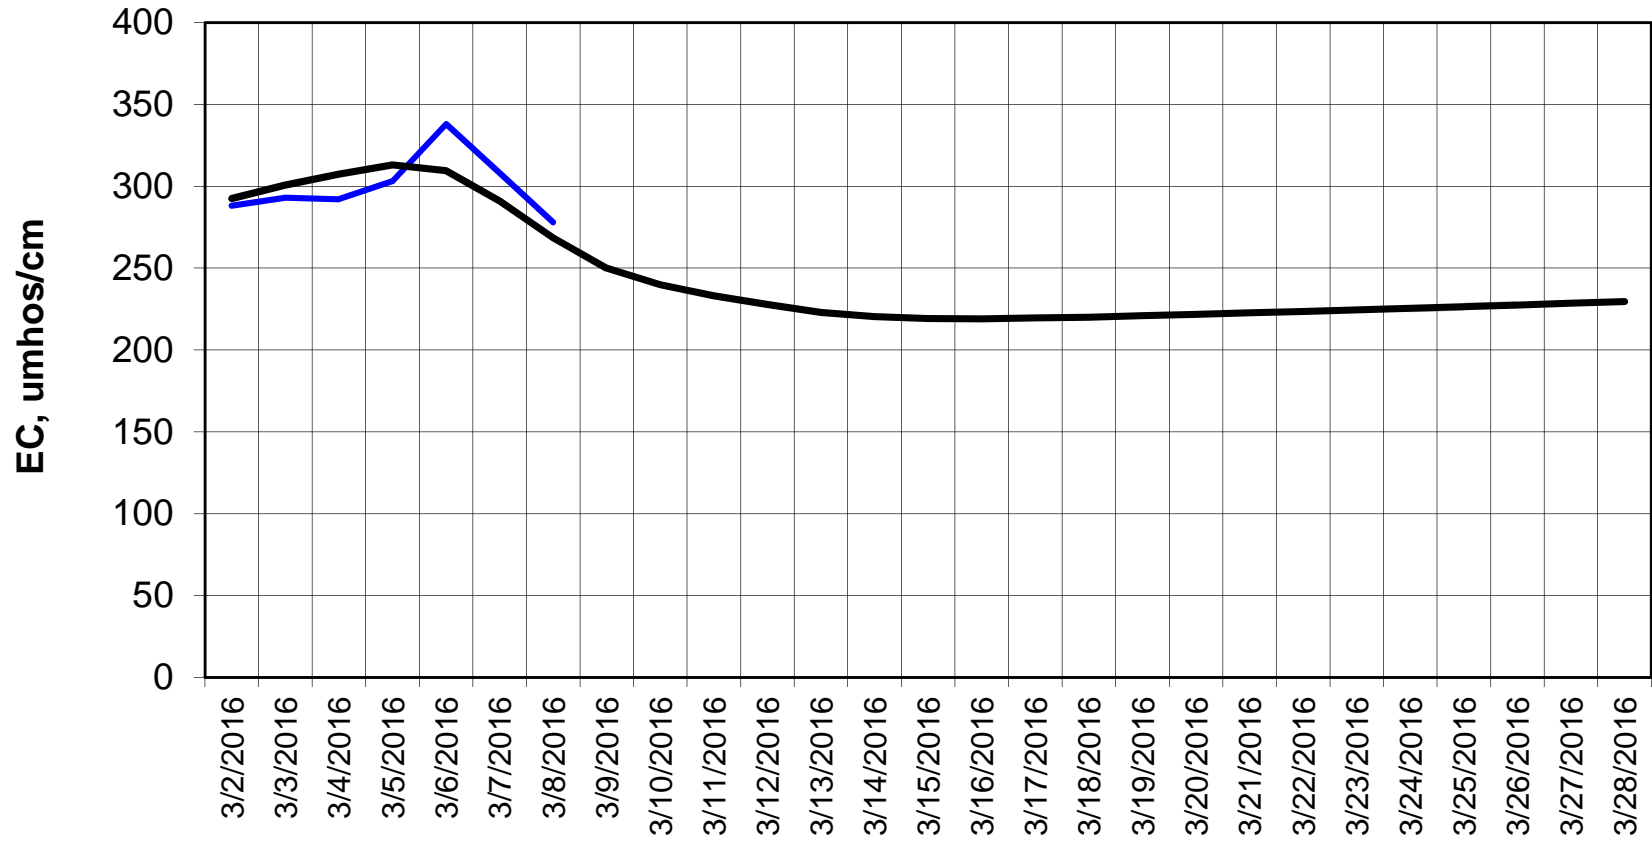

Forecast Period 3/8/2016 thru 3/28/2016

Adjusted Forecasted Daily EC @ Old River at Tracy Road

Forecast Period 3/8/2016 thru 3/28/2016

Forecasted Daily EC @ Jersey Point

Forecast Period 3/8/2016 thru 3/28/2016