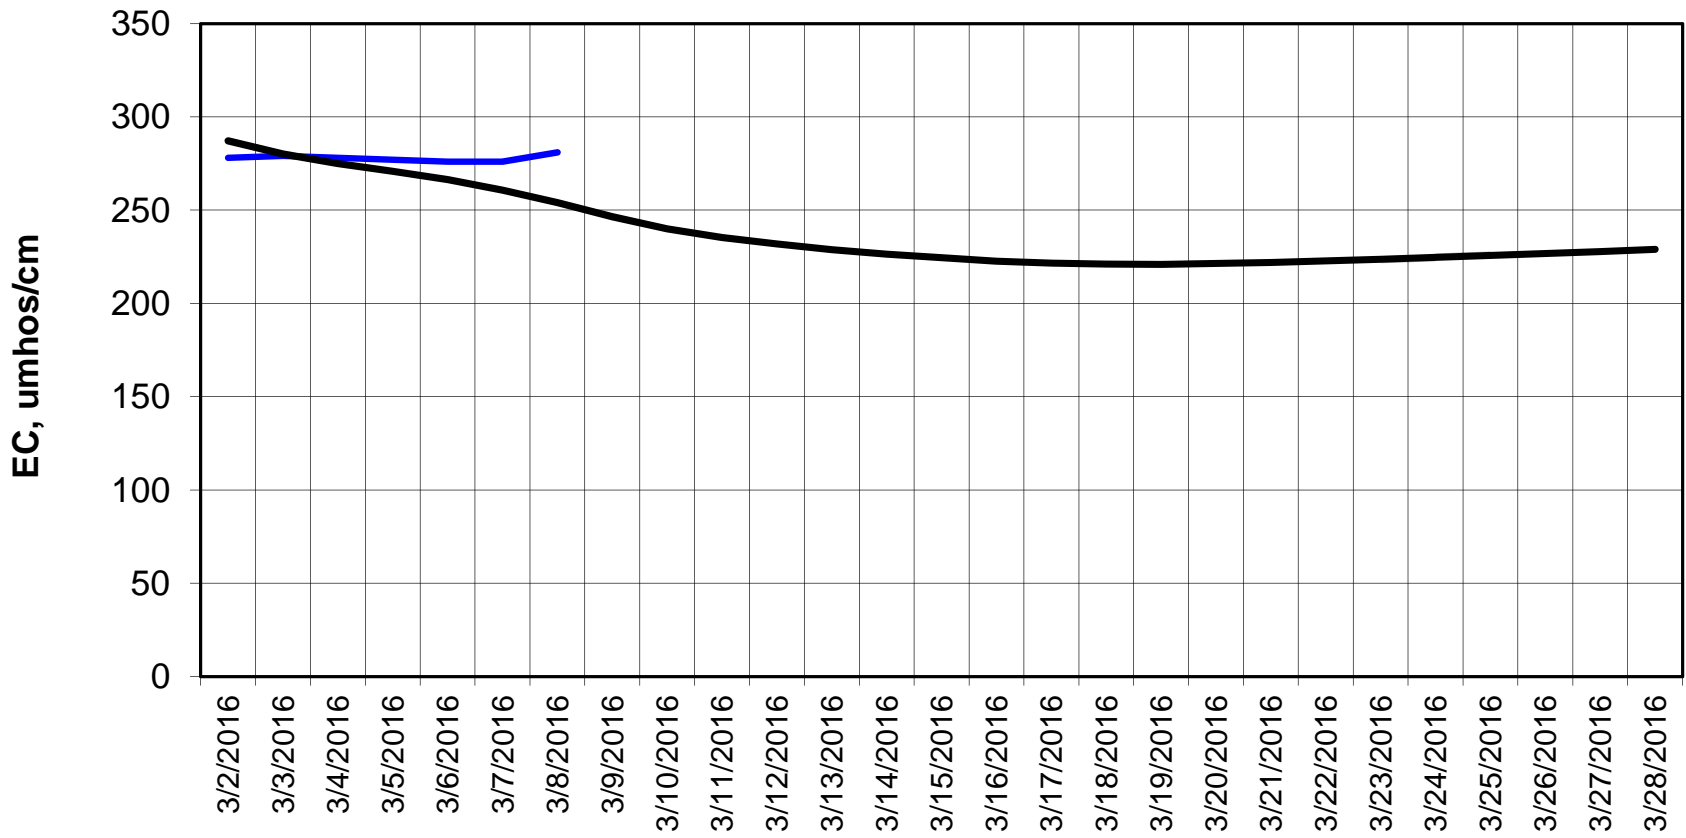

Forecasted Daily EC @ Bethel