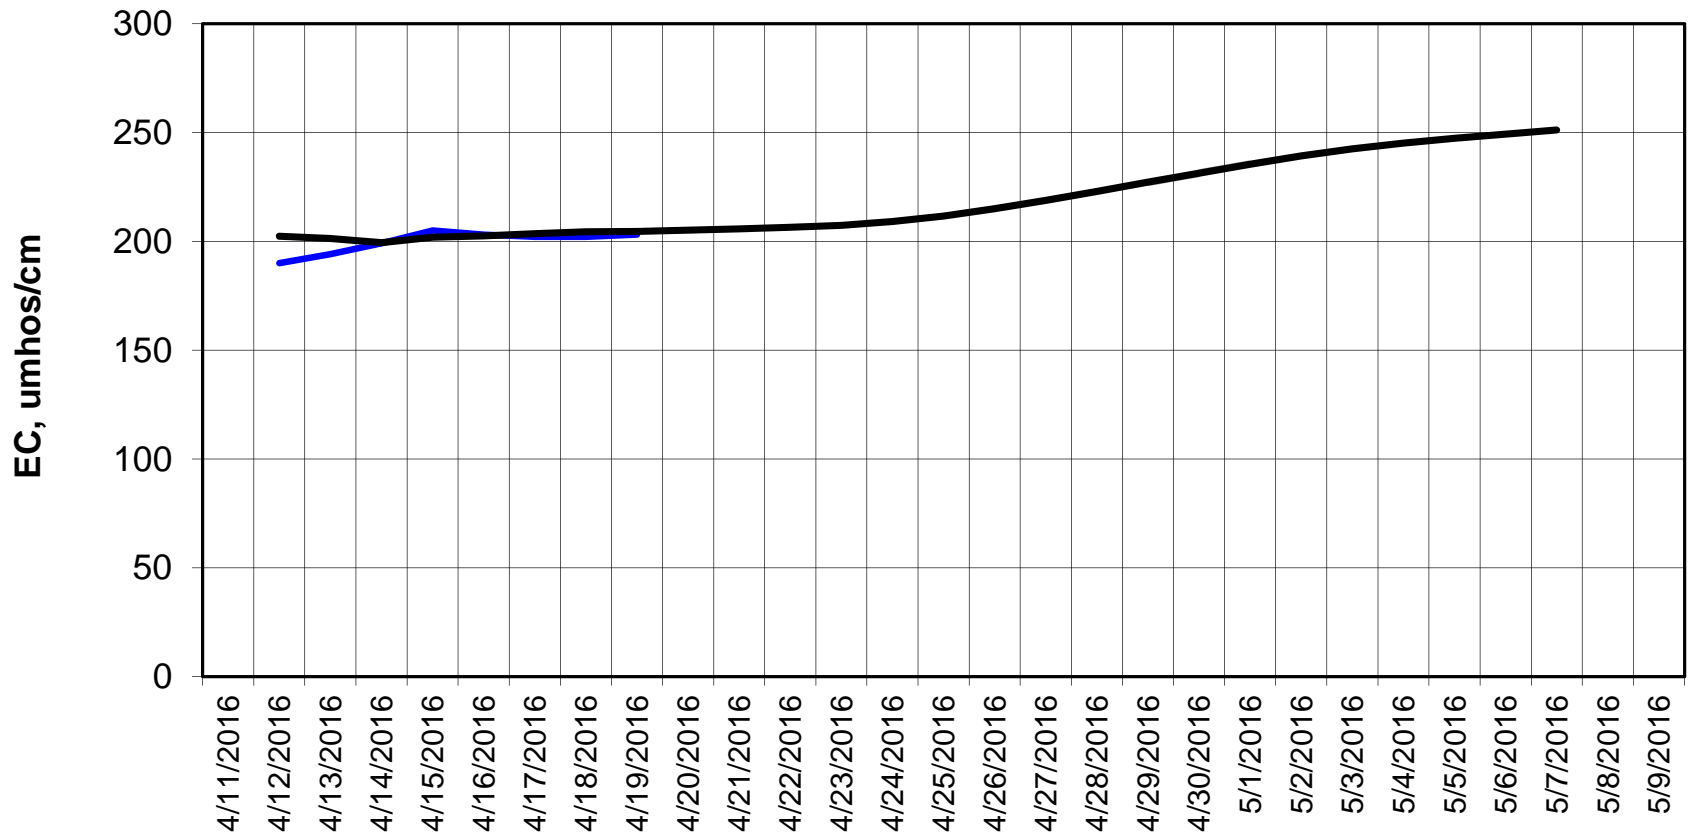

Simulation Period 4/11/2016 thru 5/9/2016

Forecasted Daily EC @ Old River at Tracy Road

Simulation Period 4/11/2016 thru 5/9/2016

Forecasted Daily EC @ Bethel

Simulation Period 4/11/2016 thru 5/9/2016

Forecasted Daily EC @ Jersey Point

Simulation Period 4/11/2016 thru 5/9/2016