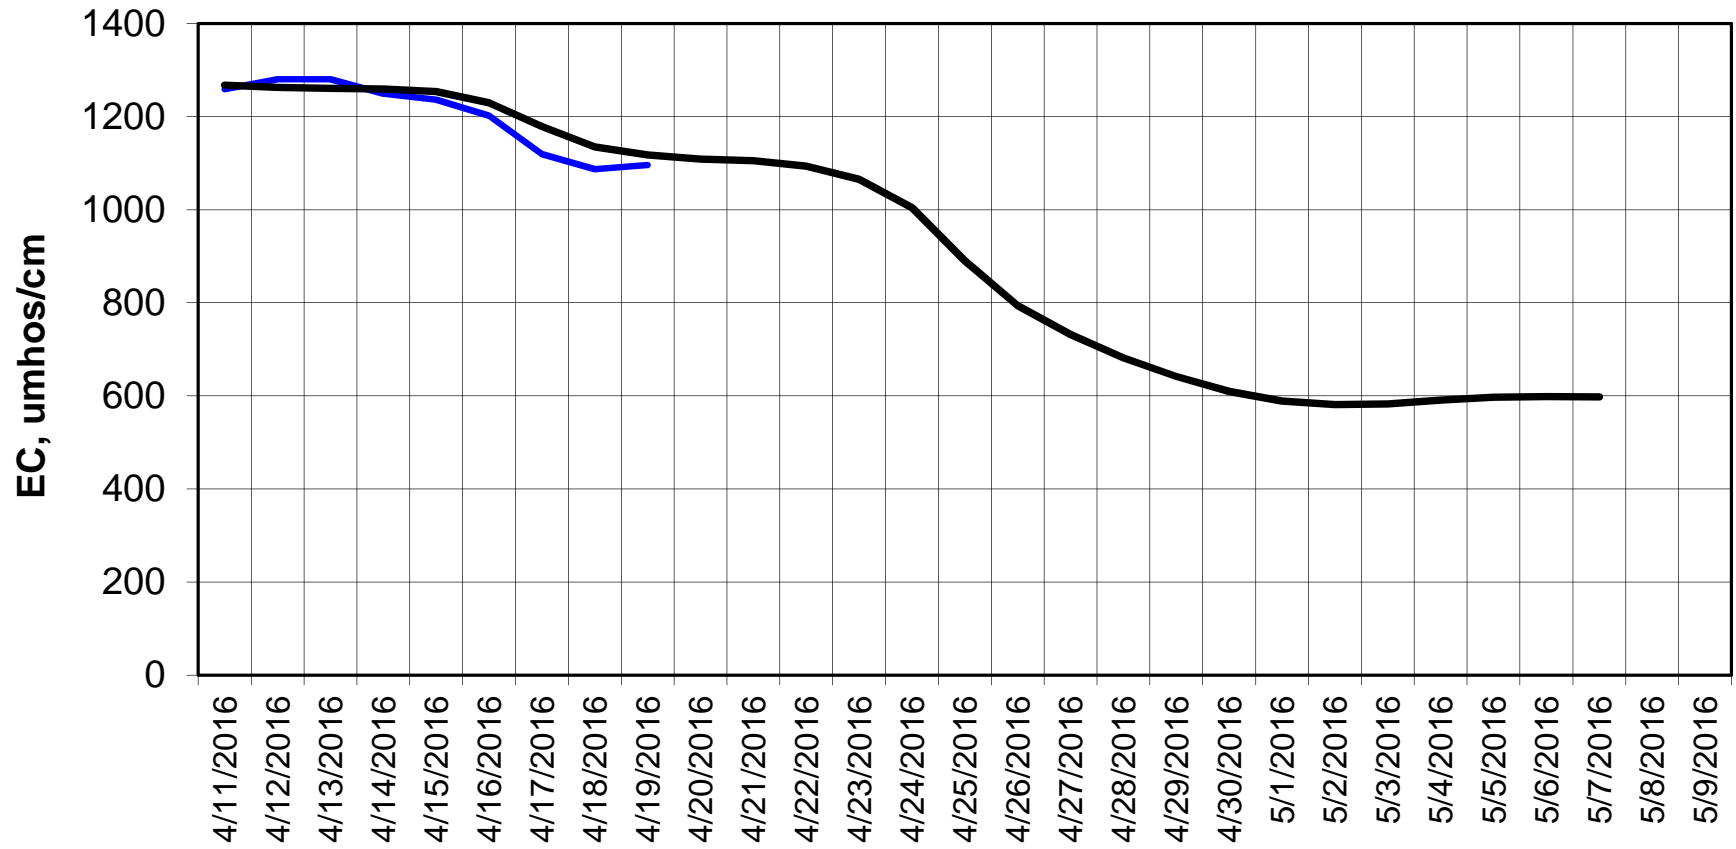

Forecasted Daily EC @ Holland Ct

Simulation Period 4/11/2016 thru 5/9/2016

Forecasted Daily EC @ Old River near Middle River

Simulation Period 4/11/2016 thru 5/9/2016

Forecasted Daily EC @ San Joaquin River at Brandt Bridge

Simulation Period 4/11/2016 thru 5/9/2016

Forecasted Daily EC @ Old River at Tracy Road

Simulation Period 4/11/2016 thru 5/9/2016

Forecasted Daily EC @ Bethel

Simulation Period 4/11/2016 thru 5/9/2016

Forecasted Daily EC @ Jersey Point