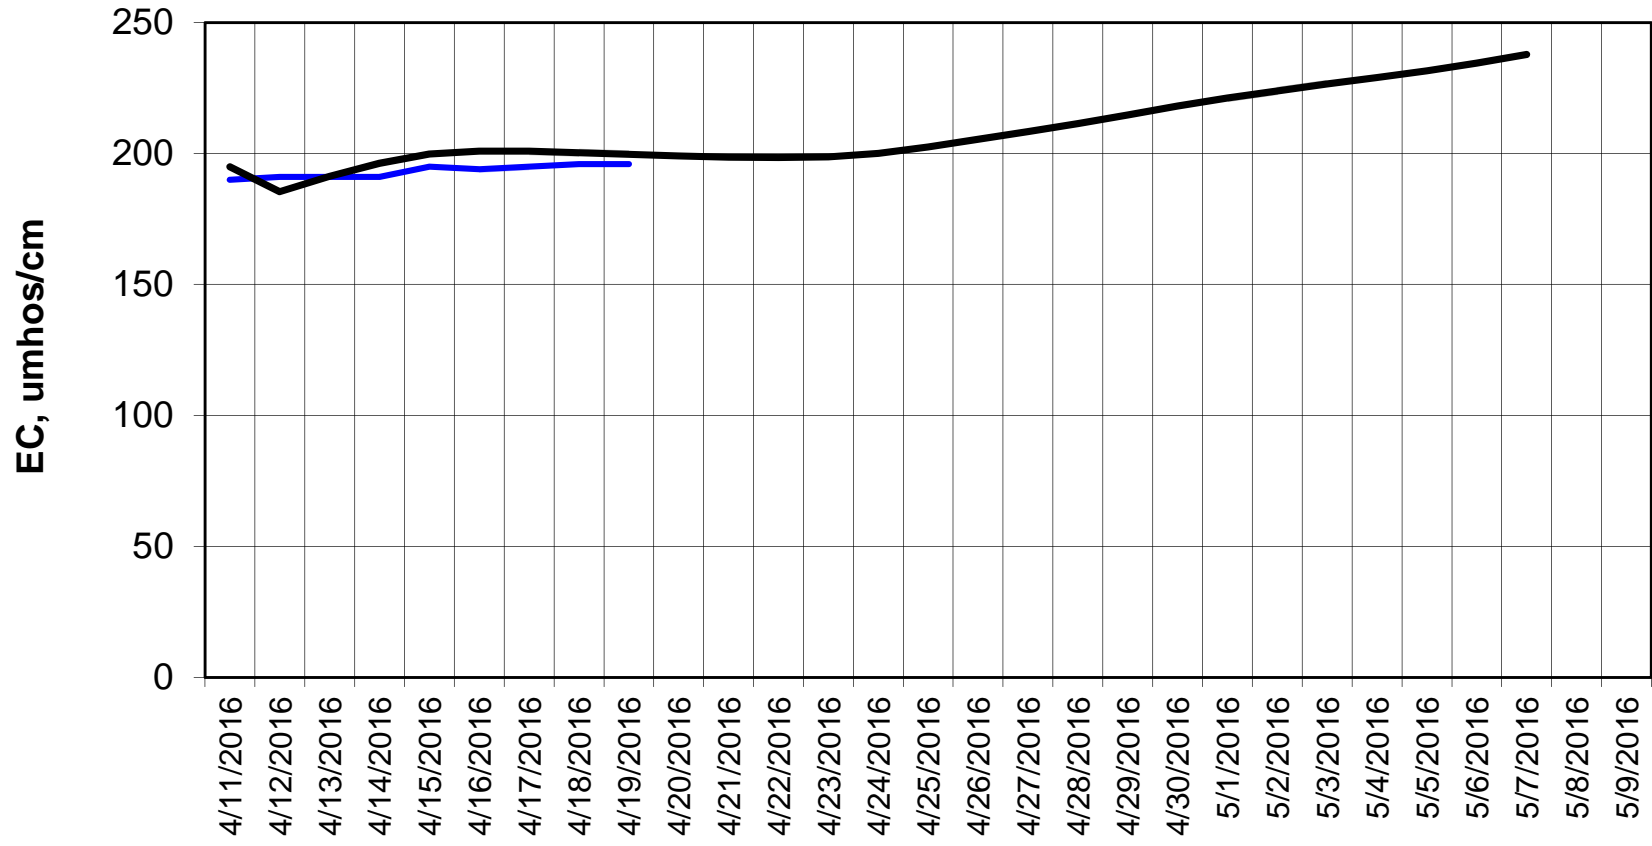

Simulation Period 4/11/2016 thru 5/9/2016

Forecasted Daily EC @ Old River at Tracy Road

Simulation Period 4/11/2016 thru 5/9/2016

Forecasted Daily EC @ Bethel

Simulation Period 4/11/2016 thru 5/9/2016

Forecasted Daily EC @ Jersey Point

Simulation Period 4/11/2016 thru 5/9/2016