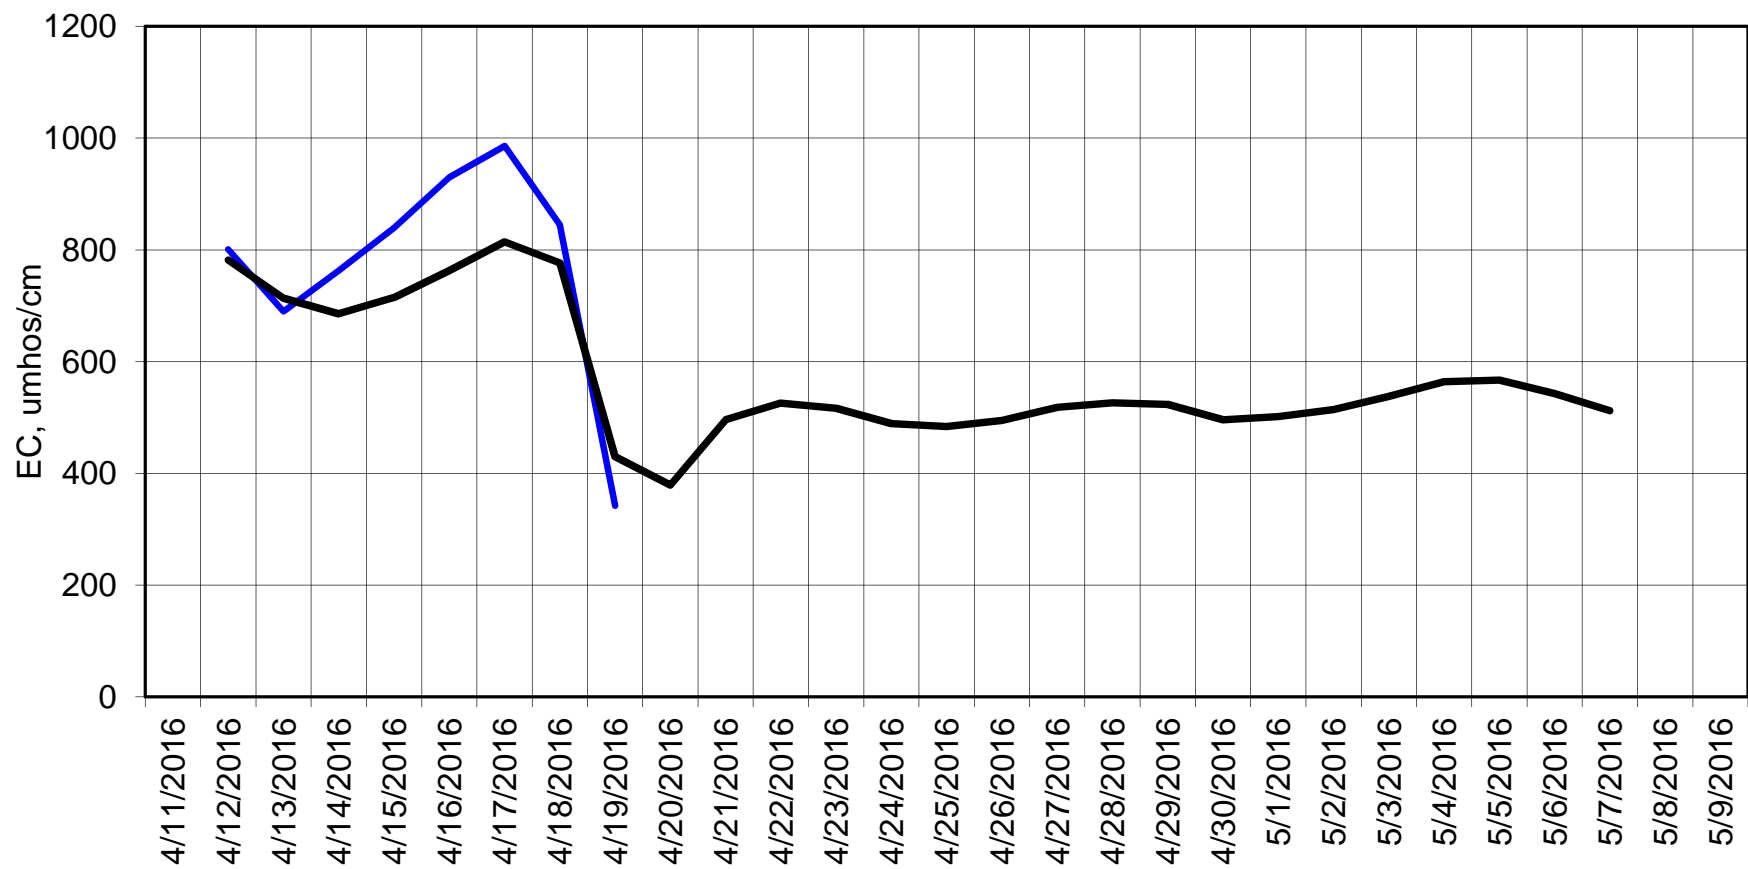

Forecasted Daily EC @ Holland Ct

Simulation Period 4/11/2016 thru 5/9/2016

Forecasted Daily EC @ Old River near Middle River

Simulation Period 4/11/2016 thru 5/9/2016

Forecasted Daily EC @ San Joaquin River at Brandt Bridge

Simulation Period 4/11/2016 thru 5/9/2016

Forecasted Daily EC @ Old River at Tracy Road

Simulation Period 4/11/2016 thru 5/9/2016

Forecasted Daily EC @ Bethel

Simulation Period 4/11/2016 thru 5/9/2016

Forecasted Daily EC @ Jersey Point

Simulation Period 4/11/2016 thru 5/9/2016