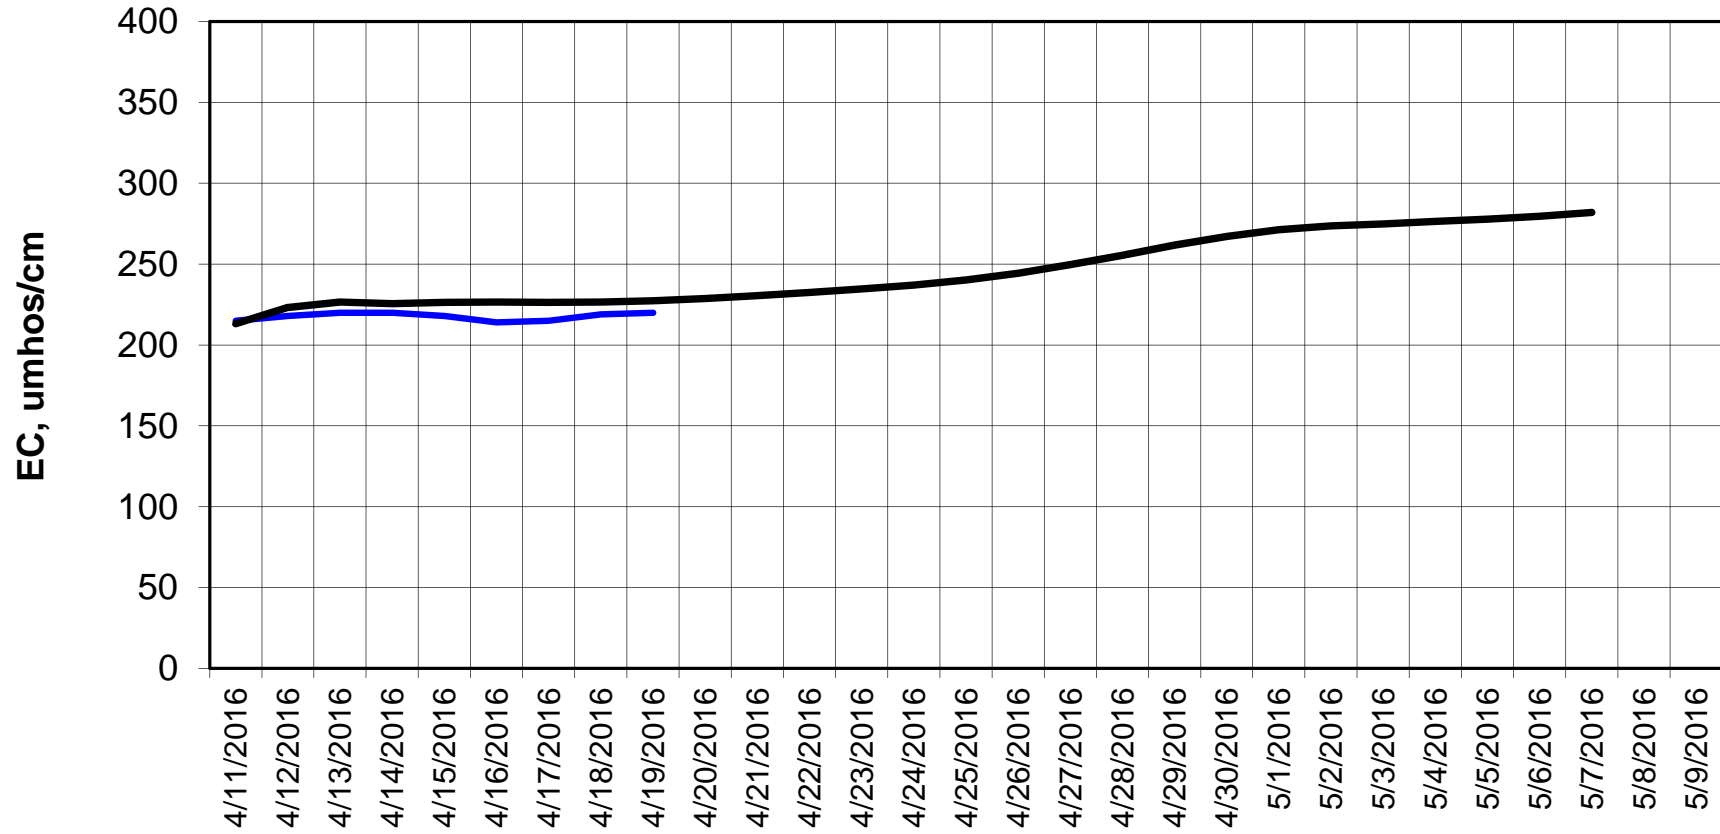

Forecasted Daily EC @ Holland Ct

Simulation Period 4/11/2016 thru 5/9/2016

Forecasted Daily EC @ Old River near Middle River

Simulation Period 4/11/2016 thru 5/9/2016

Forecasted Daily EC @ San Joaquin River at Brandt Bridge

Simulation Period 4/11/2016 thru 5/9/2016

Forecasted Daily EC @ Old River at Tracy Road

Simulation Period 4/11/2016 thru 5/9/2016

Forecasted Daily EC @ Bethel

Simulation Period 4/11/2016 thru 5/9/2016

Forecasted Daily EC @ Jersey Point

Simulation Period 4/11/2016 thru 5/9/2016