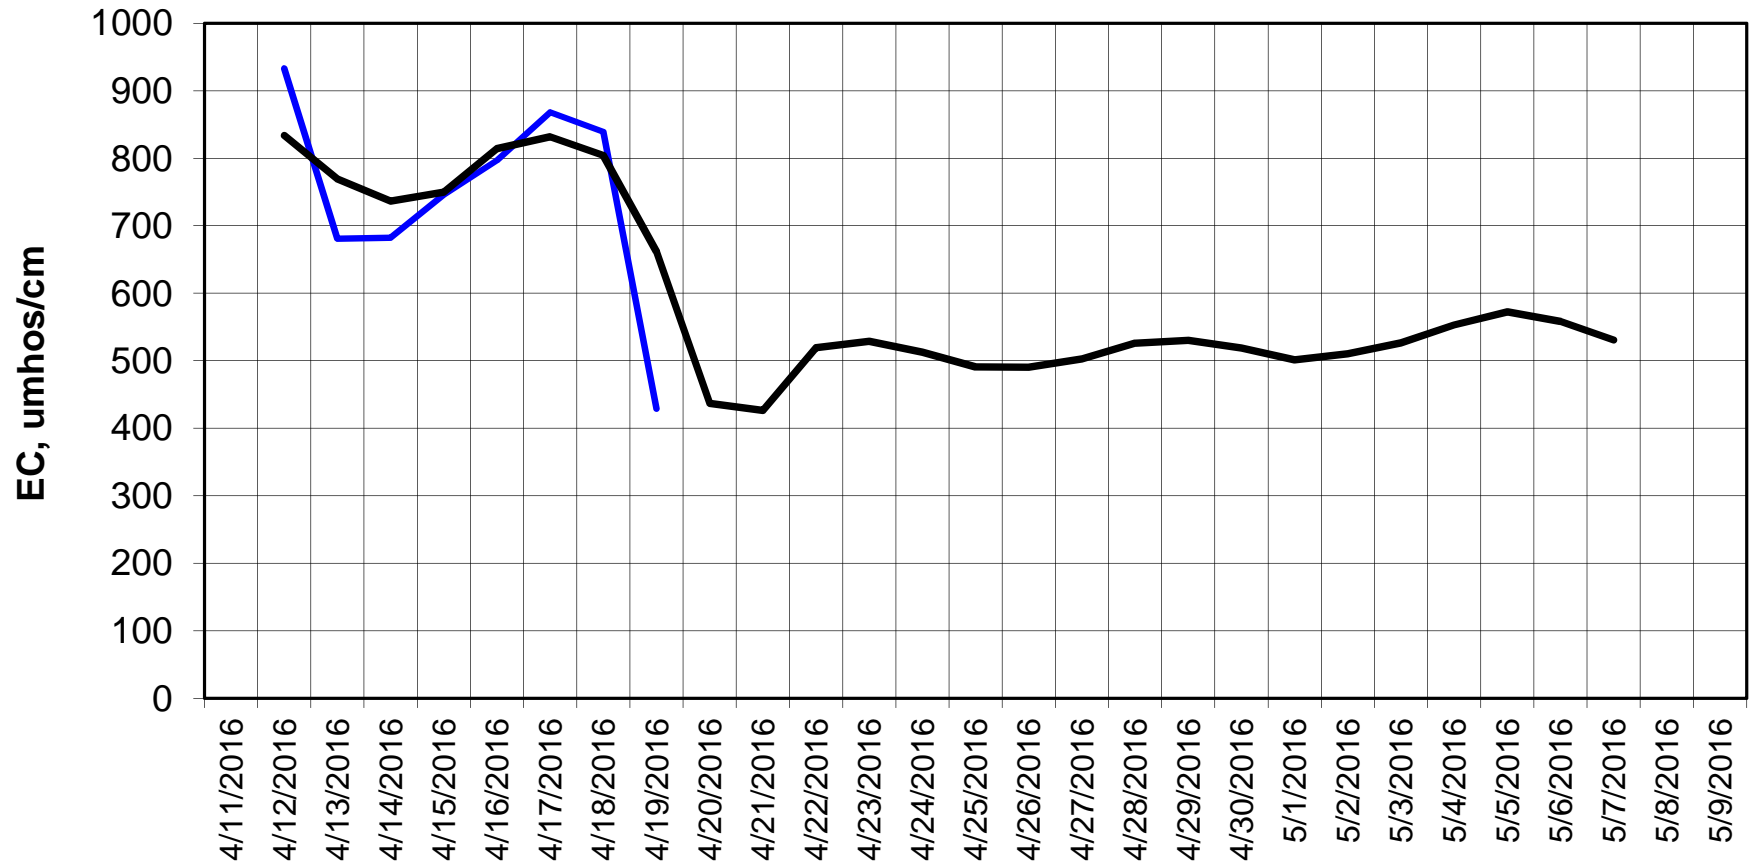

Forecasted Daily EC @ Holland Ct

Simulation Period 4/11/2016 thru 5/9/2016

Forecasted Daily EC @ Old River near Middle River

Simulation Period 4/11/2016 thru 5/9/2016

Forecasted Daily EC @ San Joaquin River at Brandt Bridge

Simulation Period 4/11/2016 thru 5/9/2016

Forecasted Daily EC @ Old River at Tracy Road

Simulation Period 4/11/2016 thru 5/9/2016

Forecasted Daily EC @ Bethel

Simulation Period 4/11/2016 thru 5/9/2016

Forecasted Daily EC @ Jersey Point

Simulation Period 4/11/2016 thru 5/9/2016