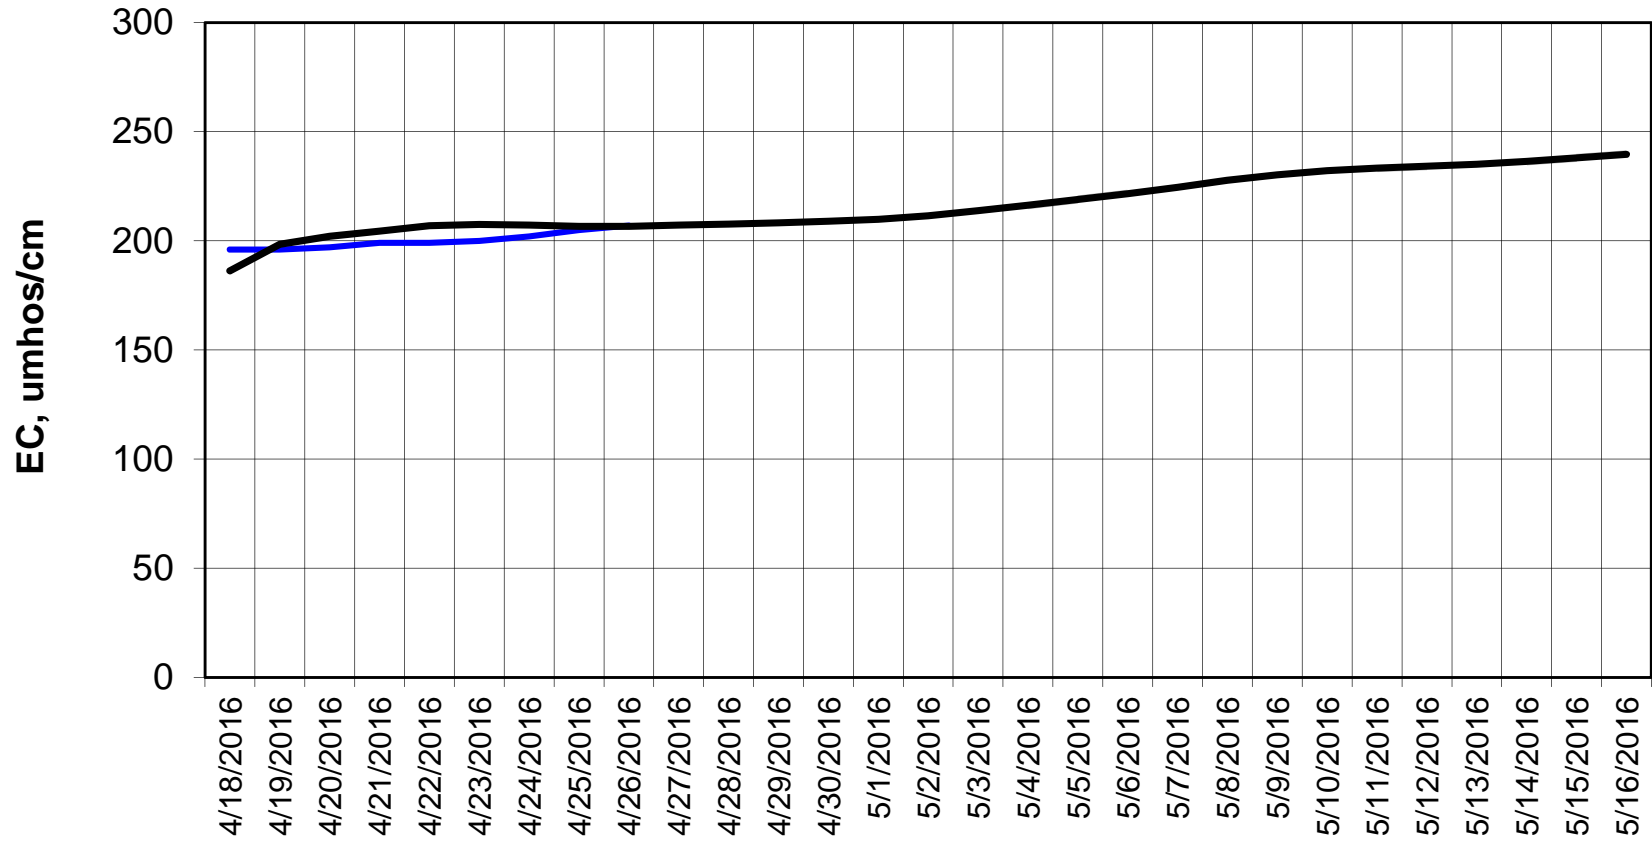

Forecasted Daily EC @ Holland Ct

Simulation Period 4/18/2016 thru 5/16/2016

Forecasted Daily EC @ Old River near Middle River

Simulation Period 4/18/2016 thru 5/16/2016

Forecasted Daily EC @ San Joaquin River at Brandt Bridge

Simulation Period 4/18/2016 thru 5/16/2016

Forecasted Daily EC @ Old River at Tracy Road

Forecasted Daily EC @ Jersey Point

Simulation Period 4/18/2016 thru 5/16/2016

Forecasted Daily EC @ Bethel

Simulation Period 4/18/2016 thru 5/16/2016