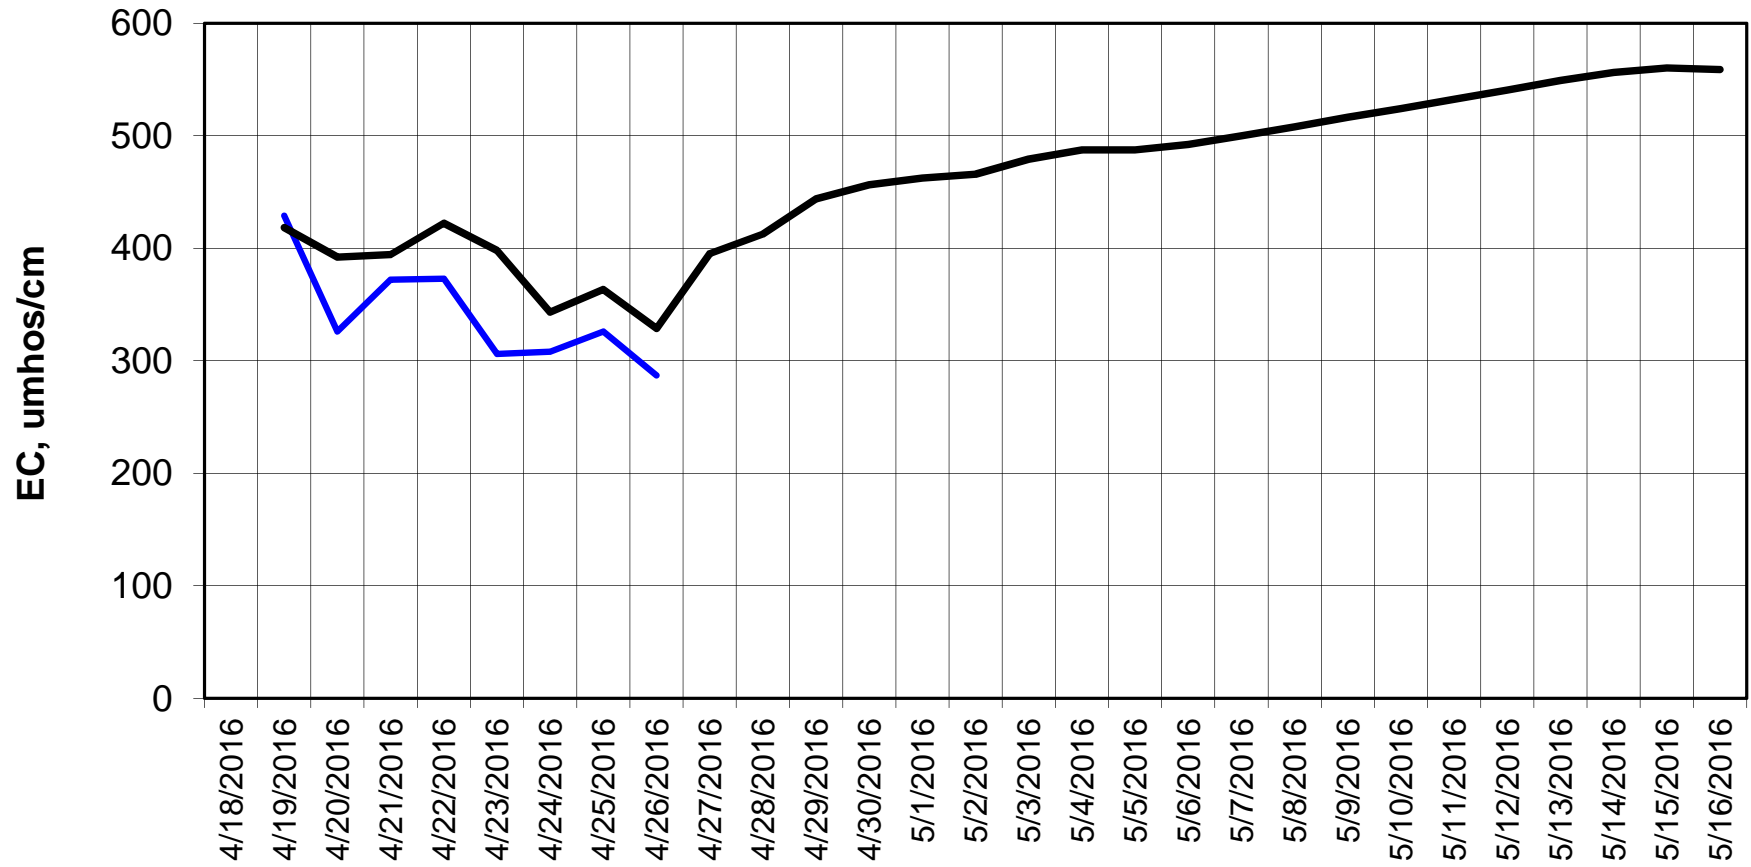

Forecasted Daily EC @ Holland Ct

Simulation Period 4/18/2016 thru 5/16/2016

Forecasted Daily EC @ Old River near Middle River

Simulation Period 4/18/2016 thru 5/16/2016

Forecasted Daily EC @ San Joaquin River at Brandt Bridge

Simulation Period 4/18/2016 thru 5/16/2016

Forecasted Daily EC @ Old River at Tracy Road

Forecasted Daily EC @ Jersey Point

Simulation Period 4/18/2016 thru 5/16/2016

Forecasted Daily EC @ Bethel

Simulation Period 4/18/2016 thru 5/16/2016