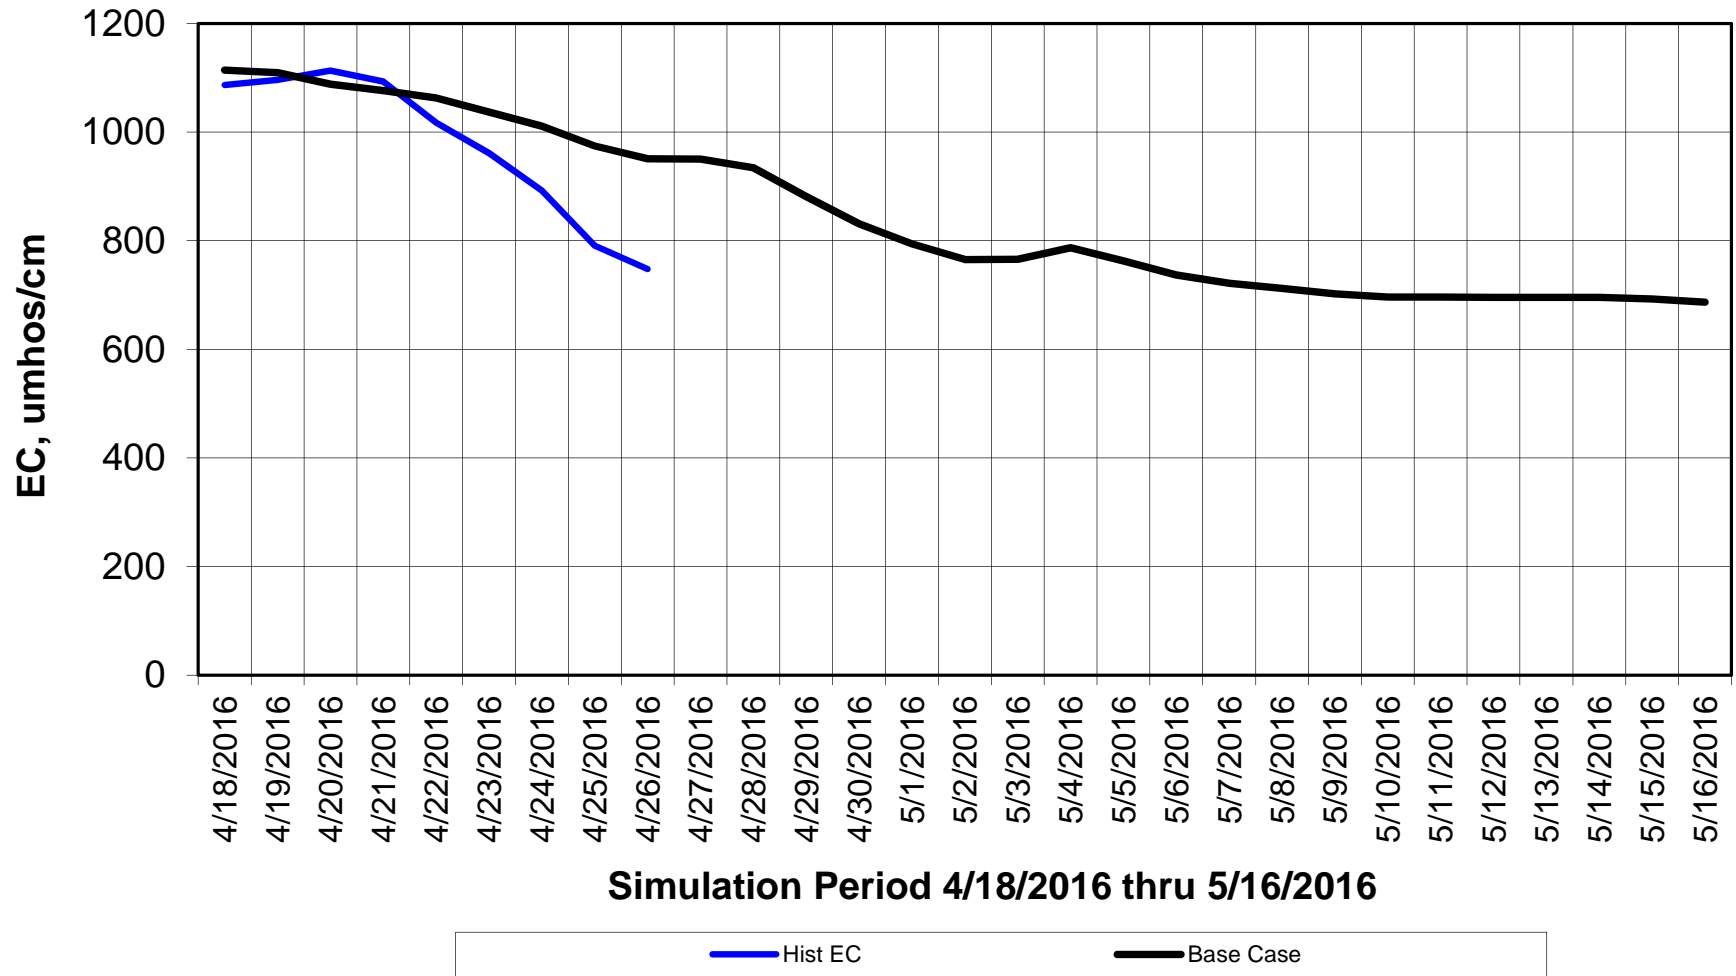

Forecasted Daily EC @ Holland Ct

Simulation Period 4/18/2016 thru 5/16/2016

Forecasted Daily EC @ Old River near Middle River

Simulation Period 4/18/2016 thru 5/16/2016

Forecasted Daily EC @ San Joaquin River at Brandt Bridge

Simulation Period 4/18/2016 thru 5/16/2016

Forecasted Daily EC @ Old River at Tracy Road

Forecasted Daily EC @ Jersey Point

Simulation Period 4/18/2016 thru 5/16/2016

Forecasted Daily EC @ Bethel

Simulation Period 4/18/2016 thru 5/16/2016