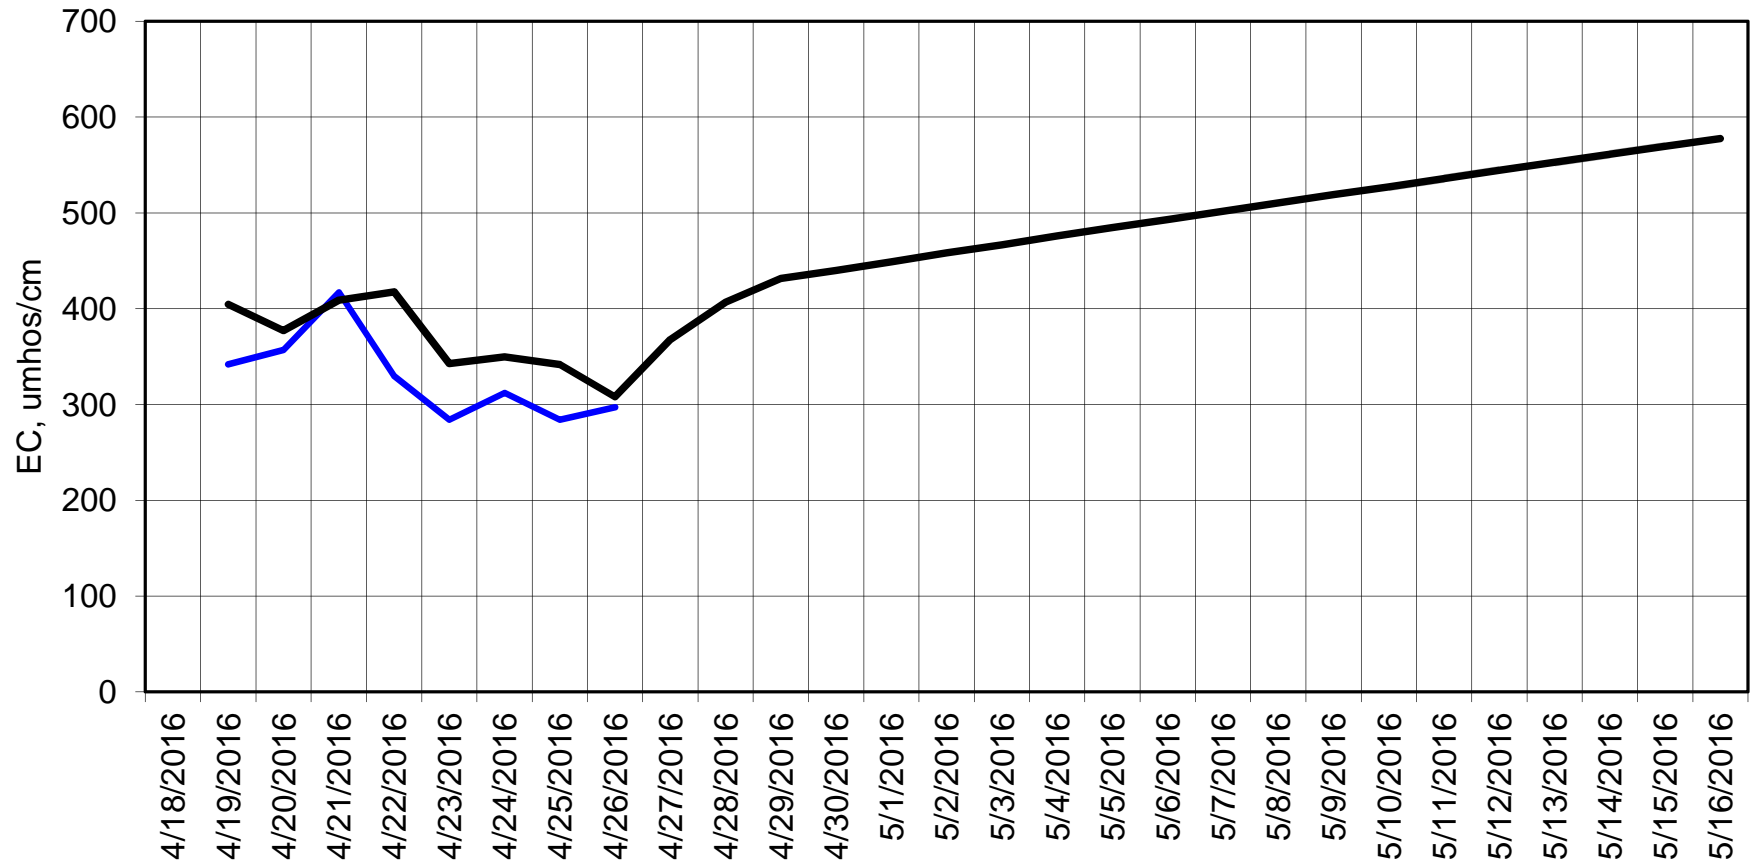

Forecasted Daily EC @ Holland Ct

Simulation Period 4/18/2016 thru 5/16/2016

Forecasted Daily EC @ Old River near Middle River

Simulation Period 4/18/2016 thru 5/16/2016

Forecasted Daily EC @ San Joaquin River at Brandt Bridge

Simulation Period 4/18/2016 thru 5/16/2016

Forecasted Daily EC @ Old River at Tracy Road

Forecasted Daily EC @ Jersey Point

Simulation Period 4/18/2016 thru 5/16/2016

Forecasted Daily EC @ Bethel

Simulation Period 4/18/2016 thru 5/16/2016