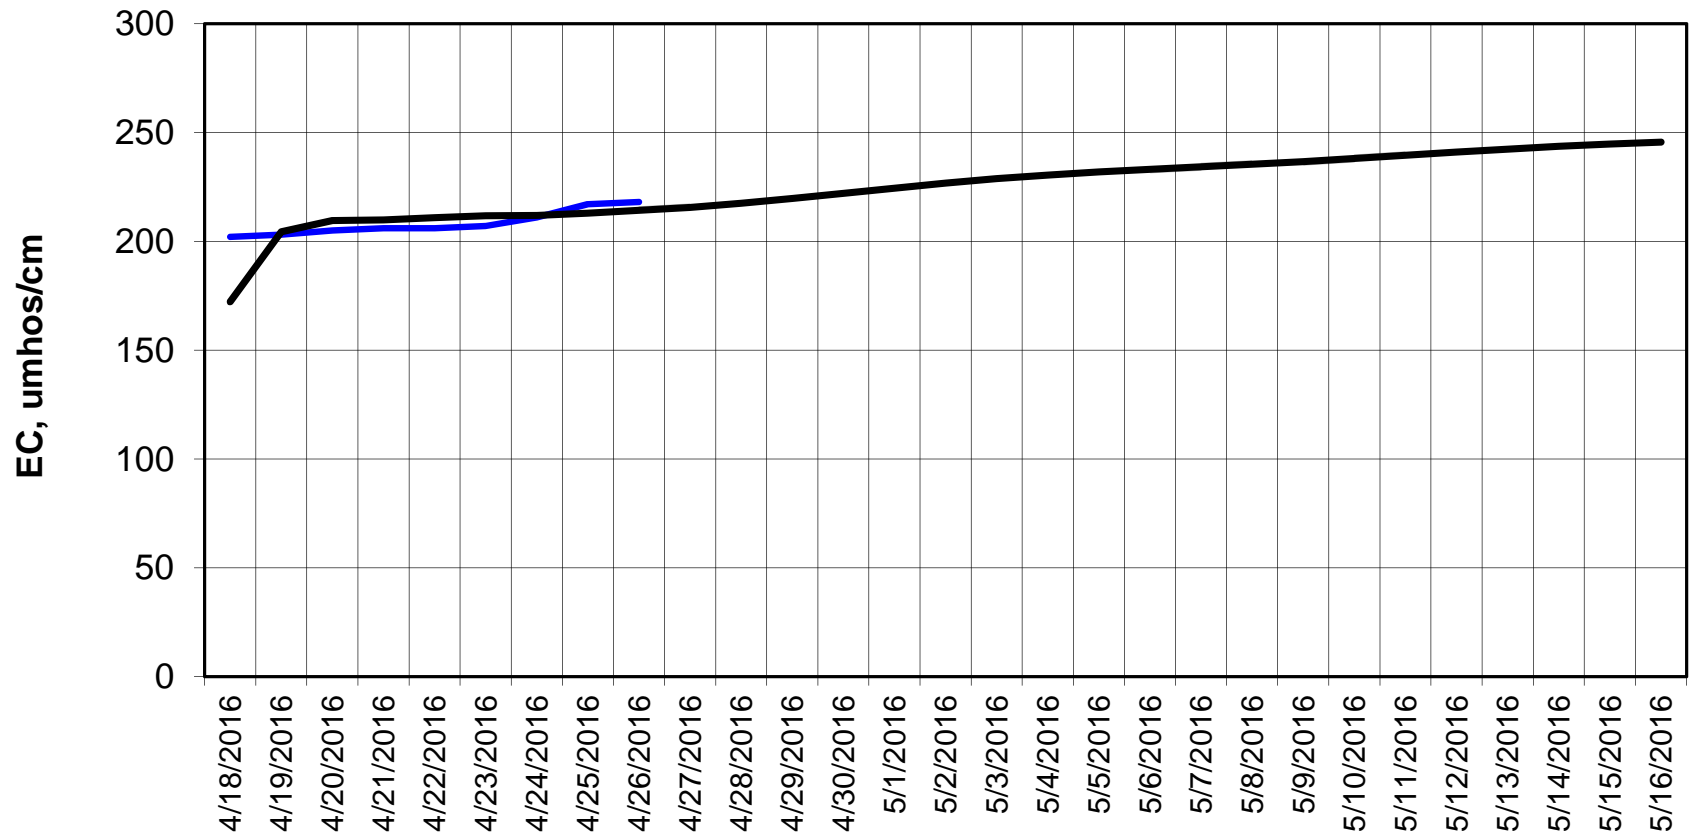

Simulation Period 4/18/2016 thru 5/16/2016

Forecasted Daily EC @ Old River at Tracy Road

Forecasted Daily EC @ Jersey Point

Simulation Period 4/18/2016 thru 5/16/2016

Forecasted Daily EC @ Bethel

Simulation Period 4/18/2016 thru 5/16/2016