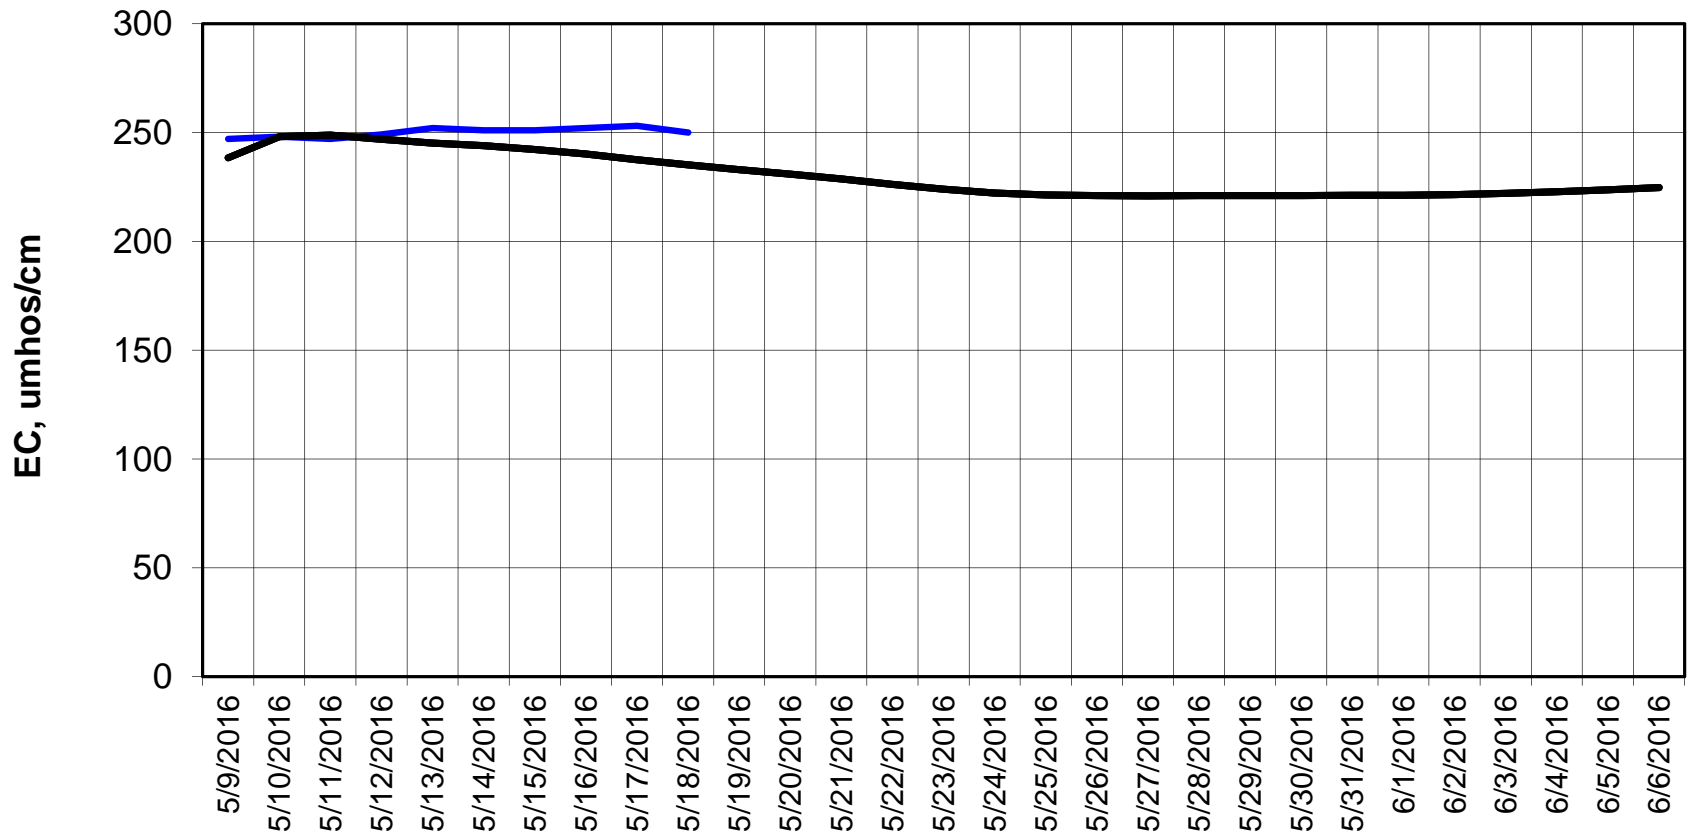

Simulation Period 5/9/2016 thru 6/6/2016

Forecasted Daily EC @ Old River at Tracy Road

Simulation Period 5/9/2016 thru 6/6/2016

Forecasted Daily EC @ Jersey Point

Simulation Period 5/9/2016 thru 6/6/2016

Forecasted Daily EC @ Bethel

Simulation Period 5/9/2016 thru 6/6/2016