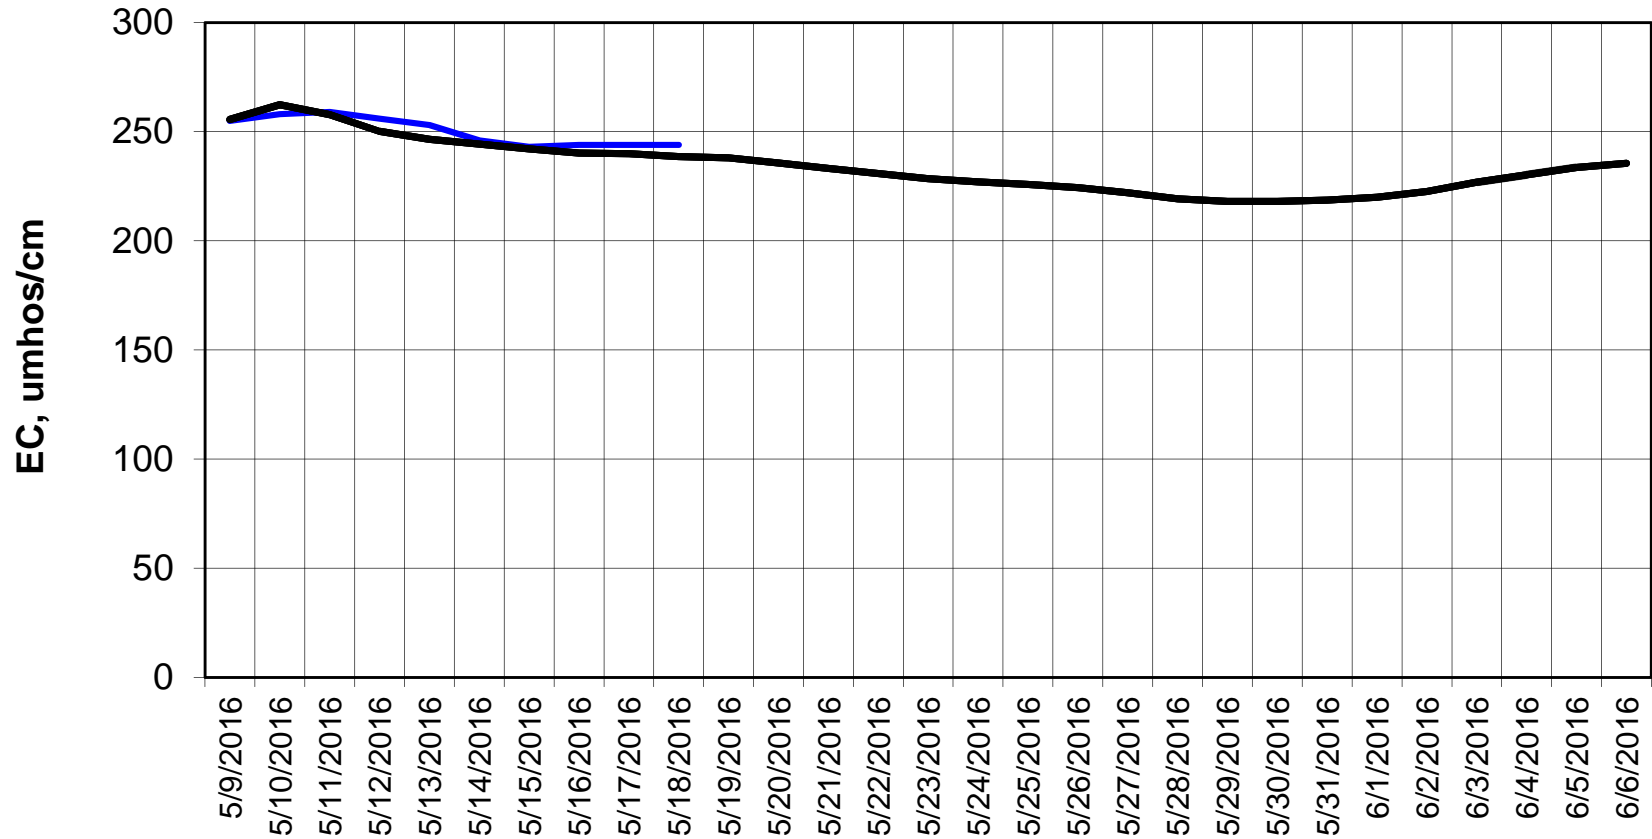

Simulation Period 5/9/2016 thru 6/6/2016

Forecasted Daily EC @ Old River at Tracy Road

Simulation Period 5/9/2016 thru 6/6/2016

Forecasted Daily EC @ Jersey Point

Simulation Period 5/9/2016 thru 6/6/2016

Forecasted Daily EC @ Bethel

Simulation Period 5/9/2016 thru 6/6/2016