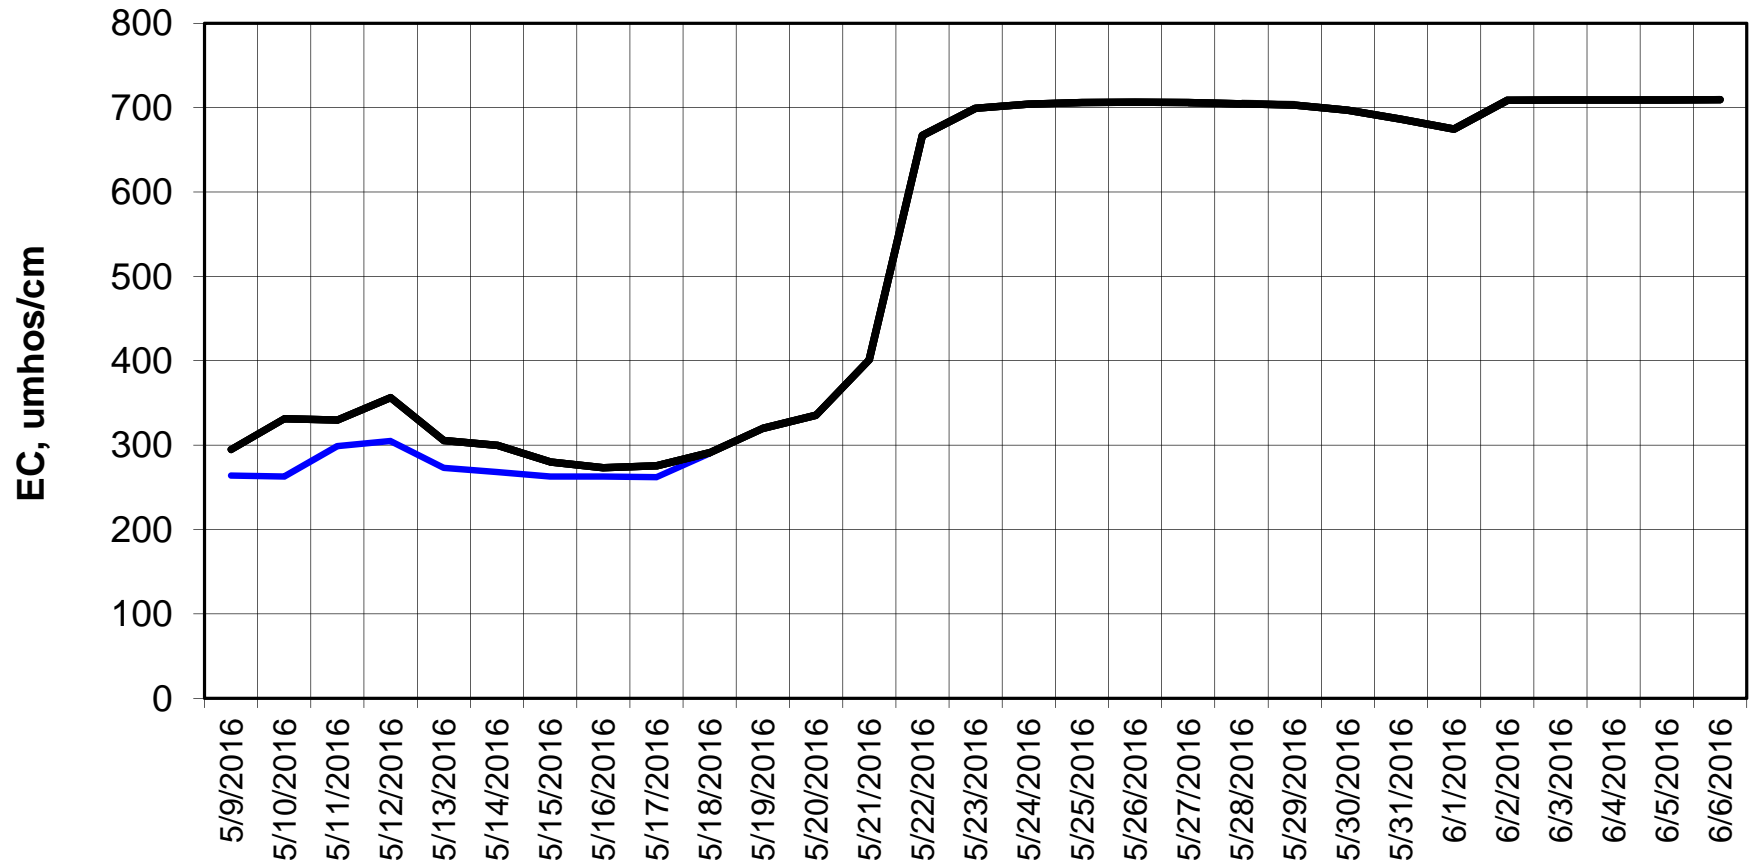

Forecasted Daily EC @ Holland Ct

Simulation Period 5/9/2016 thru 6/6/2016

Forecasted Daily EC @ Old River near Middle River

Simulation Period 5/9/2016 thru 6/6/2016

Forecasted Daily EC @ San Joaquin River at Brandt Bridge

Simulation Period 5/9/2016 thru 6/6/2016

Forecasted Daily EC @ Old River at Tracy Road

Simulation Period 5/9/2016 thru 6/6/2016

Forecasted Daily EC @ Jersey Point

Simulation Period 5/9/2016 thru 6/6/2016

Forecasted Daily EC @ Bethel

Simulation Period 5/9/2016 thru 6/6/2016