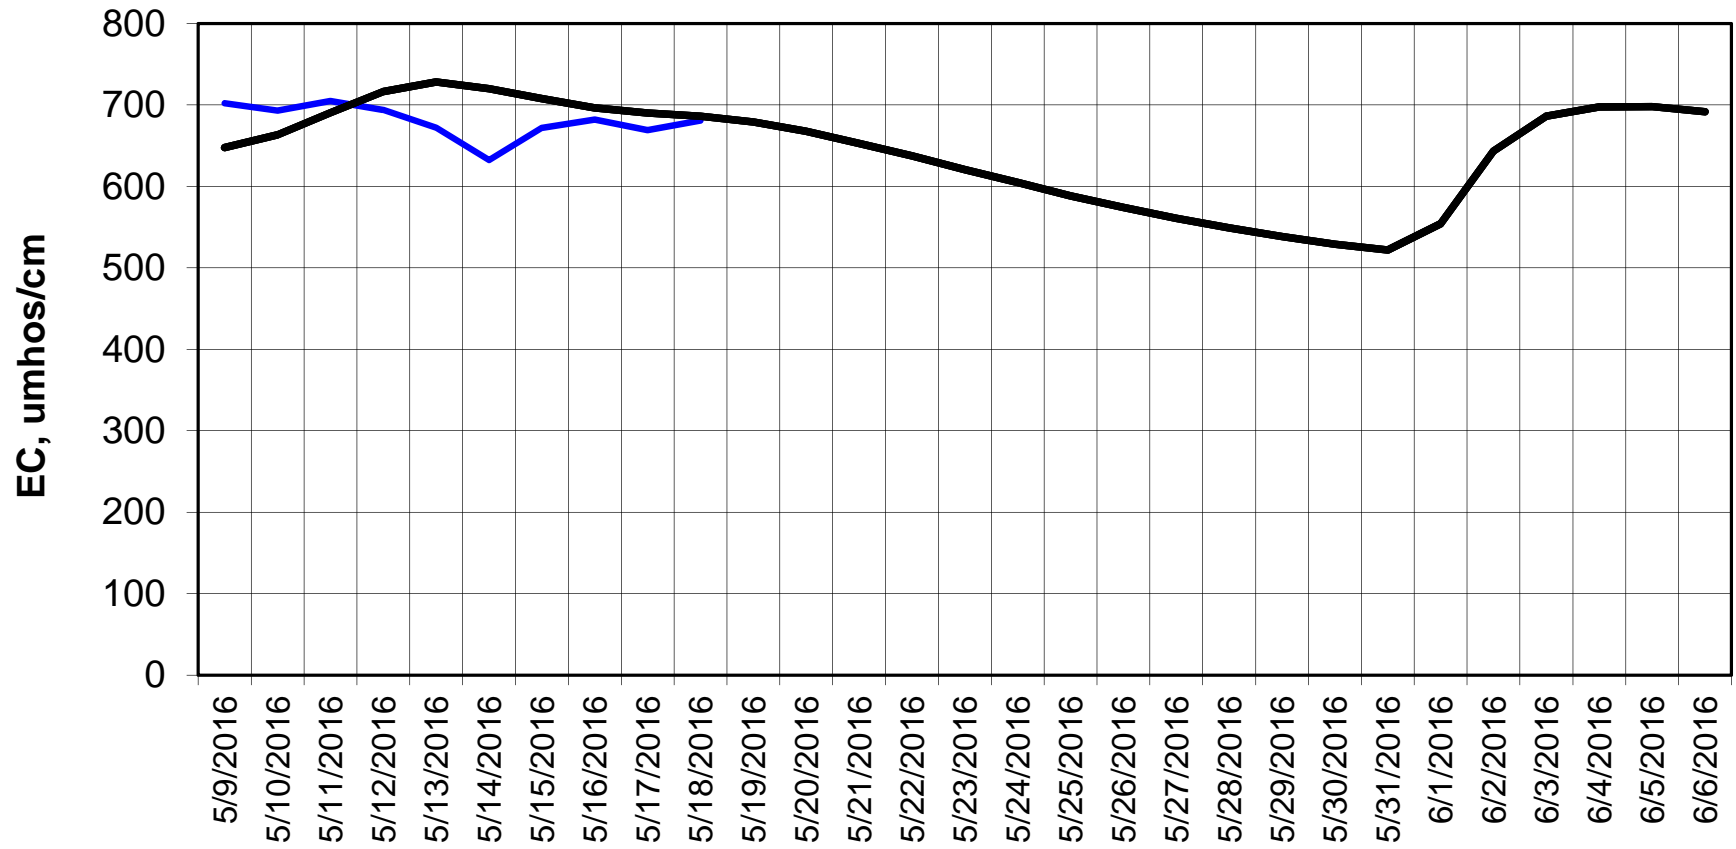

Forecasted Daily EC @ Holland Ct

Simulation Period 5/9/2016 thru 6/6/2016

Forecasted Daily EC @ Old River near Middle River

Simulation Period 5/9/2016 thru 6/6/2016

Forecasted Daily EC @ San Joaquin River at Brandt Bridge

Simulation Period 5/9/2016 thru 6/6/2016

Forecasted Daily EC @ Old River at Tracy Road

Simulation Period 5/9/2016 thru 6/6/2016

Forecasted Daily EC @ Jersey Point

Simulation Period 5/9/2016 thru 6/6/2016

Forecasted Daily EC @ Bethel