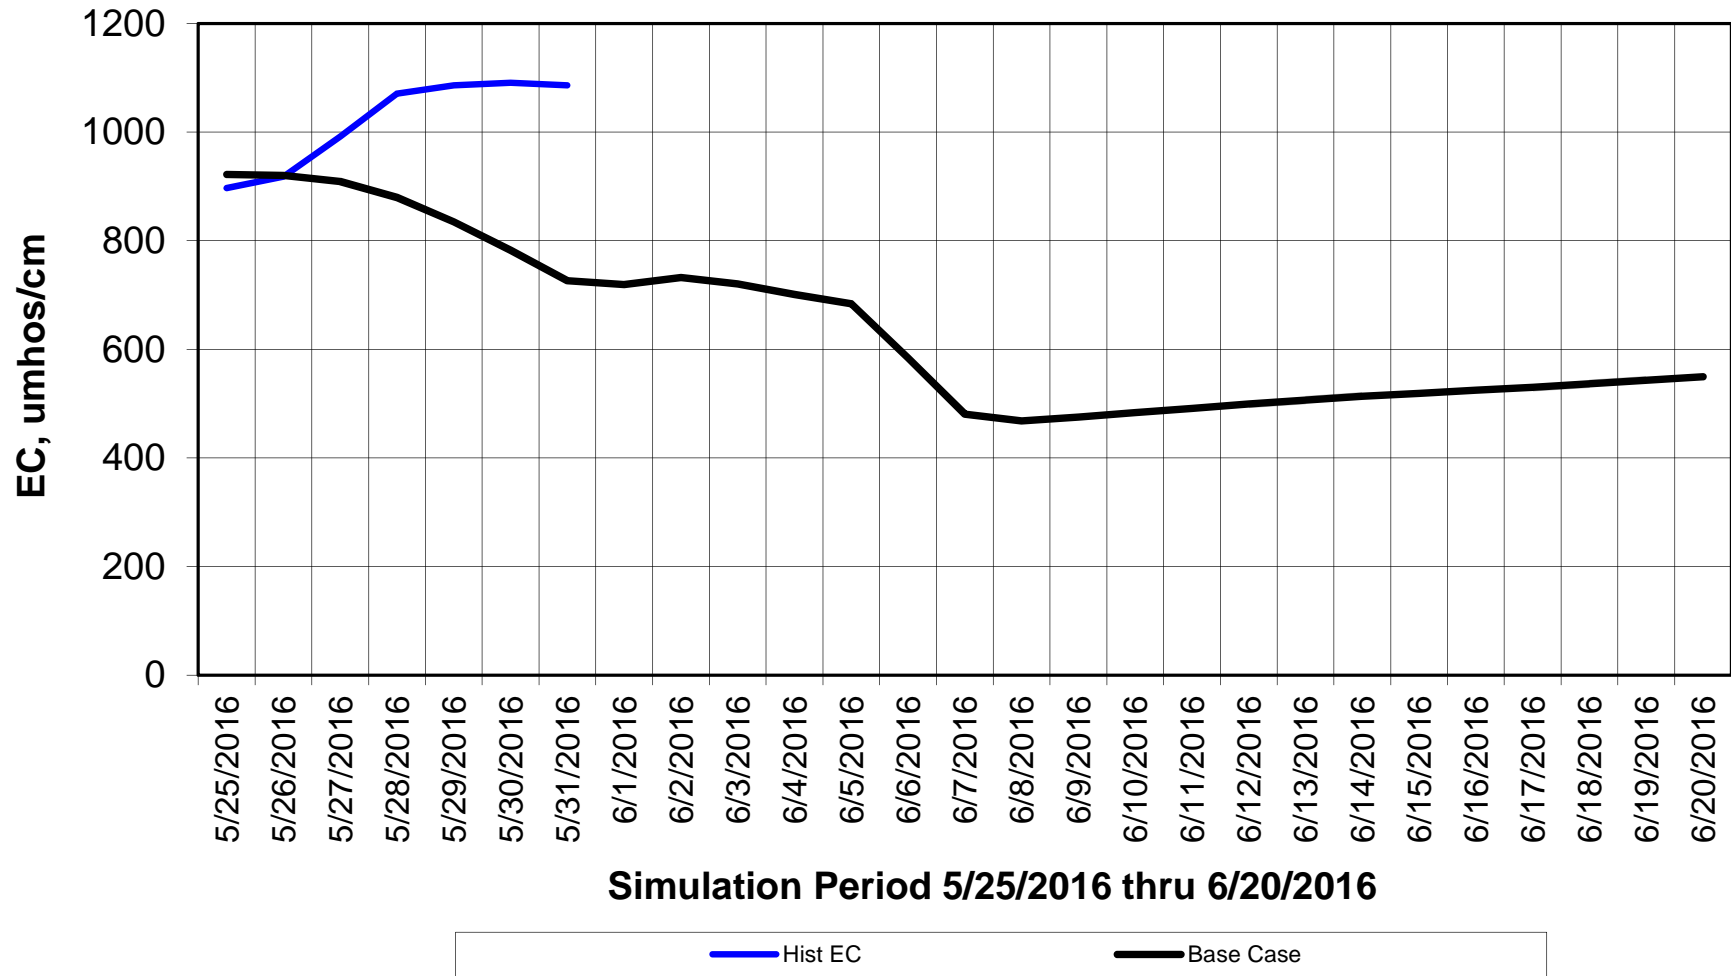

Forecasted Daily EC @ Holland Ct

Simulation Period 5/25/2016 thru 6/20/2016

Forecasted Daily EC @ Old River near Middle River

Simulation Period 5/25/2016 thru 6/20/2016

Forecasted Daily EC @ San Joaquin River at Brandt Bridge

Simulation Period 5/25/2016 thru 6/20/2016

Forecasted Daily EC @ Old River at Tracy Road

Forecasted Daily EC @ Jersey Point

Simulation Period 5/25/2016 thru 6/20/2016

Forecasted Daily EC @ Bethel

Simulation Period 5/25/2016 thru 6/20/2016