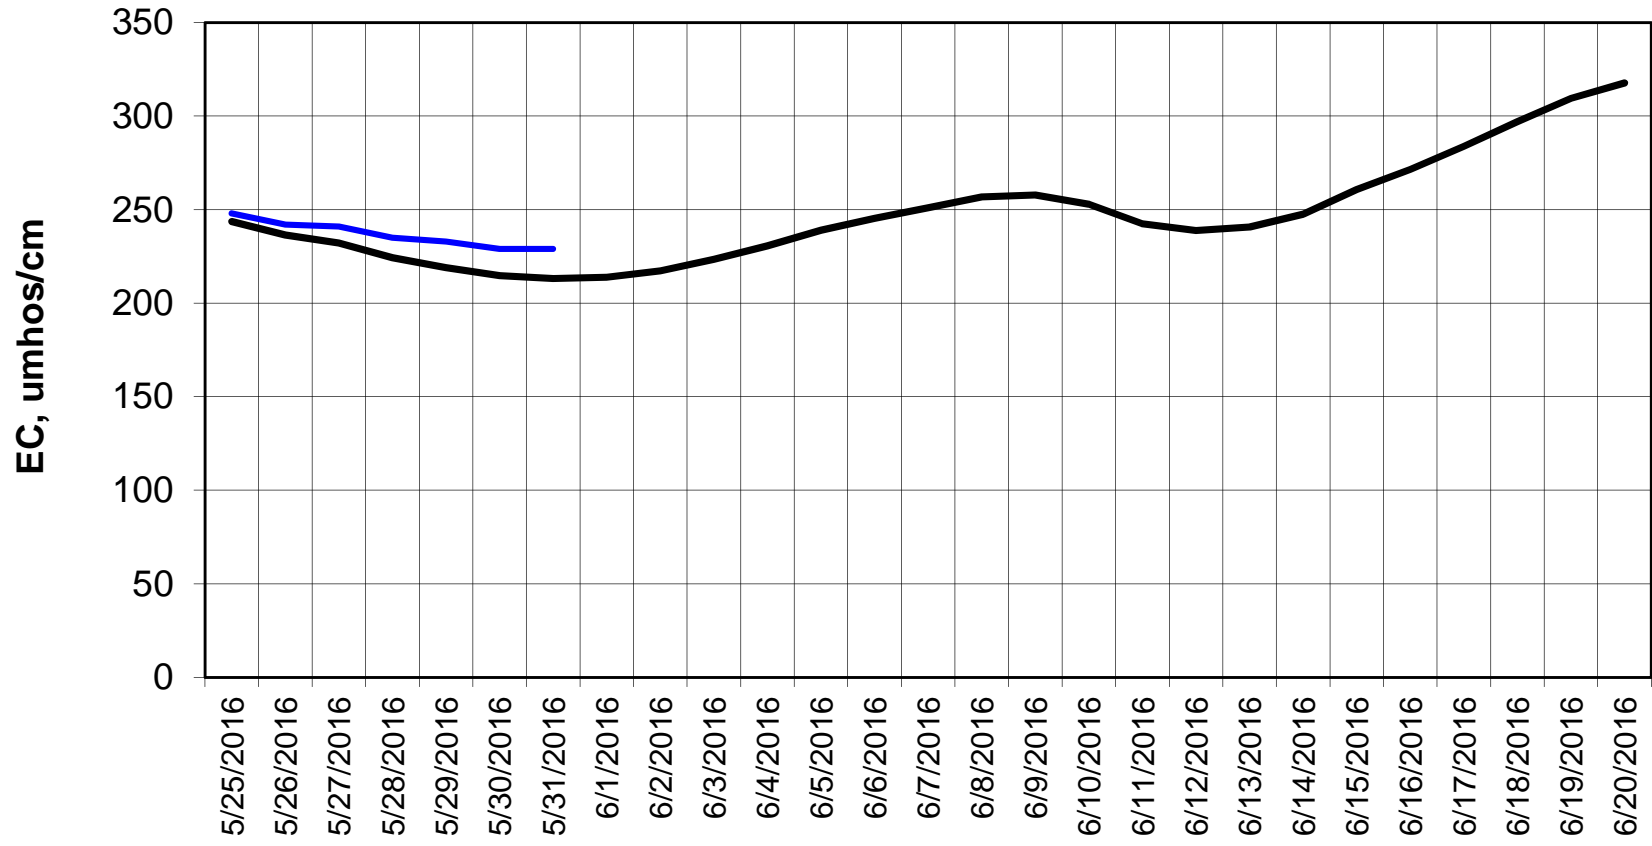

Forecasted Daily EC @ Holland Ct

Simulation Period 5/25/2016 thru 6/20/2016

Forecasted Daily EC @ Old River near Middle River

Simulation Period 5/25/2016 thru 6/20/2016

Forecasted Daily EC @ San Joaquin River at Brandt Bridge

Simulation Period 5/25/2016 thru 6/20/2016

Forecasted Daily EC @ Old River at Tracy Road

Forecasted Daily EC @ Jersey Point

Simulation Period 5/25/2016 thru 6/20/2016

Forecasted Daily EC @ Bethel

Simulation Period 5/25/2016 thru 6/20/2016