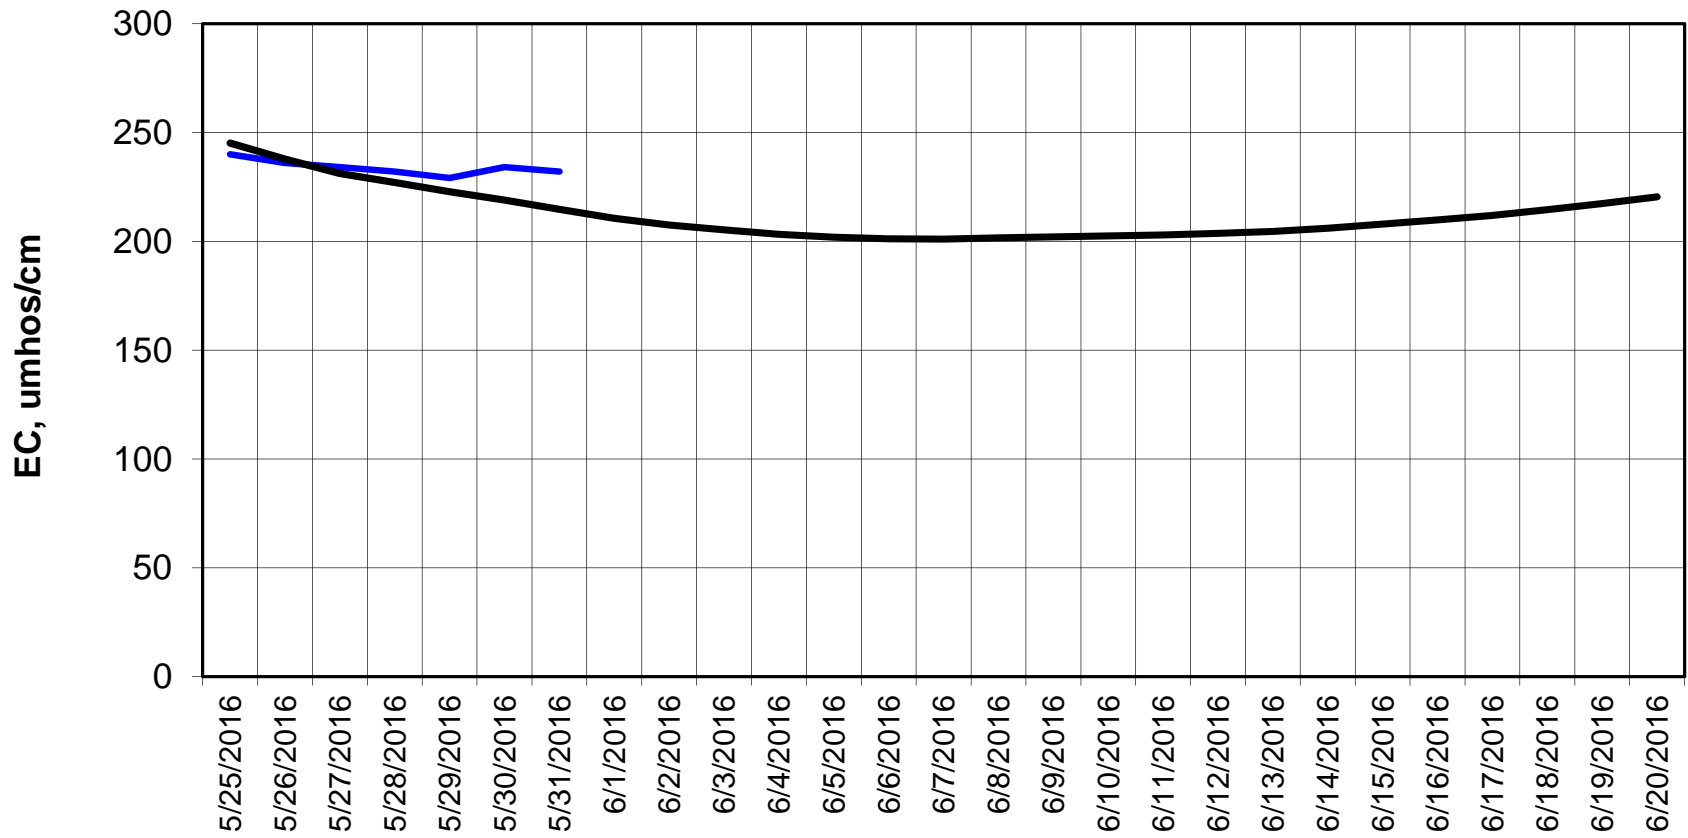

Simulation Period 5/25/2016 thru 6/20/2016

Forecasted Daily EC @ Old River at Tracy Road

Forecasted Daily EC @ Jersey Point

Simulation Period 5/25/2016 thru 6/20/2016

Forecasted Daily EC @ Bethel

Simulation Period 5/25/2016 thru 6/20/2016