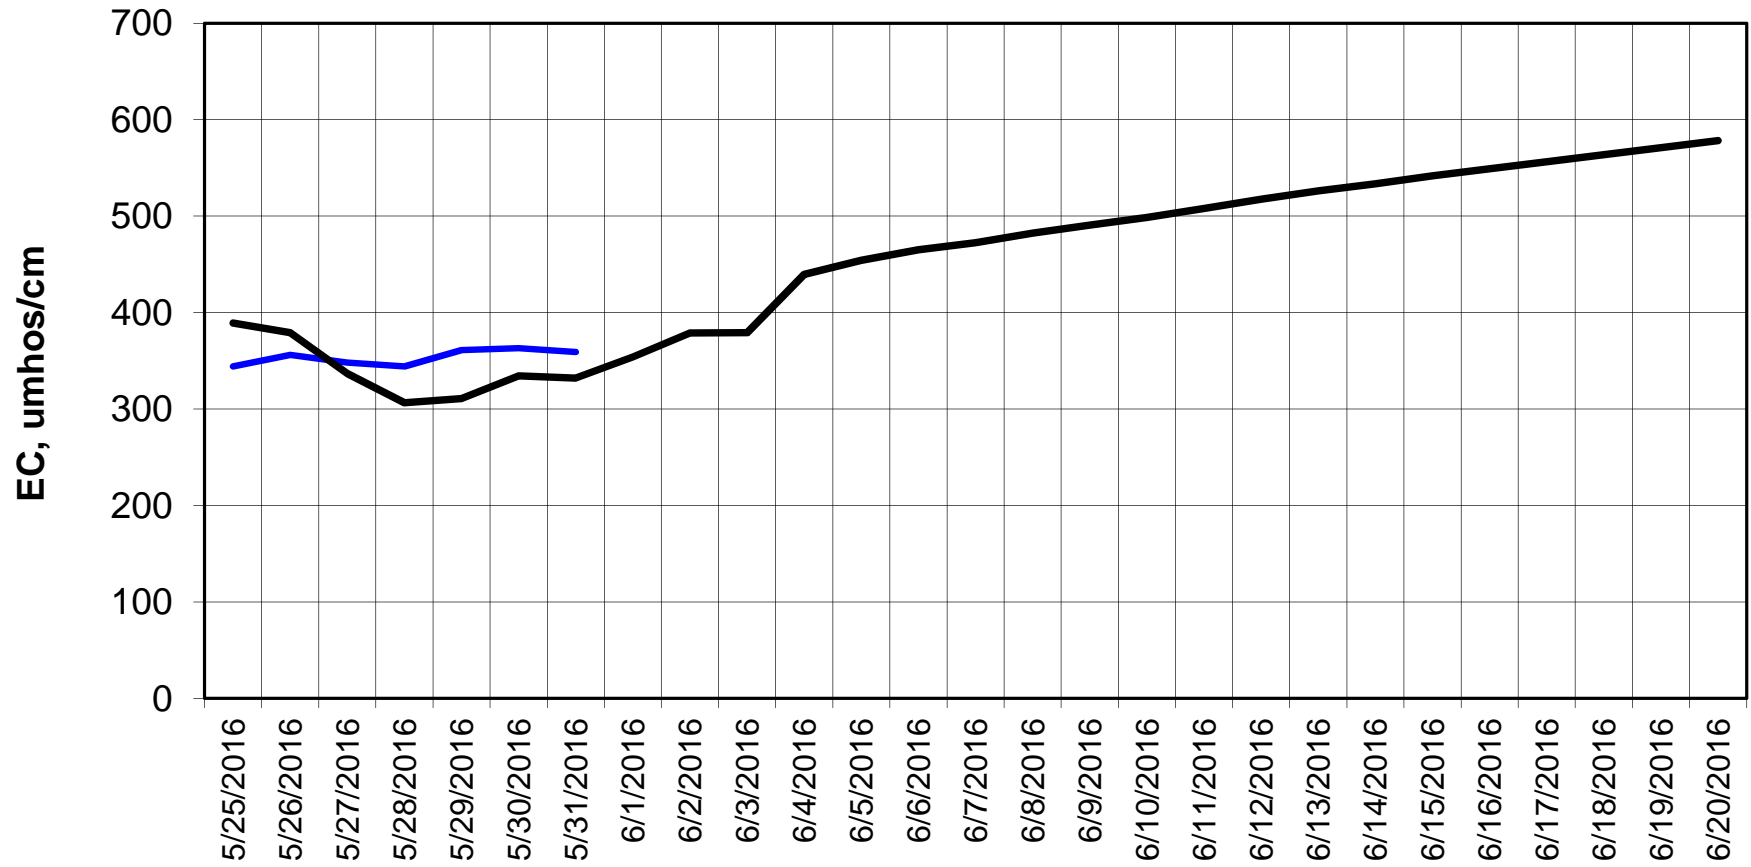

Forecasted Daily EC @ Holland Ct

Simulation Period 5/25/2016 thru 6/20/2016

Forecasted Daily EC @ Old River near Middle River

Simulation Period 5/25/2016 thru 6/20/2016

Forecasted Daily EC @ San Joaquin River at Brandt Bridge

Simulation Period 5/25/2016 thru 6/20/2016

Forecasted Daily EC @ Old River at Tracy Road

Forecasted Daily EC @ Jersey Point

Simulation Period 5/25/2016 thru 6/20/2016

Forecasted Daily EC @ Bethel

Simulation Period 5/25/2016 thru 6/20/2016