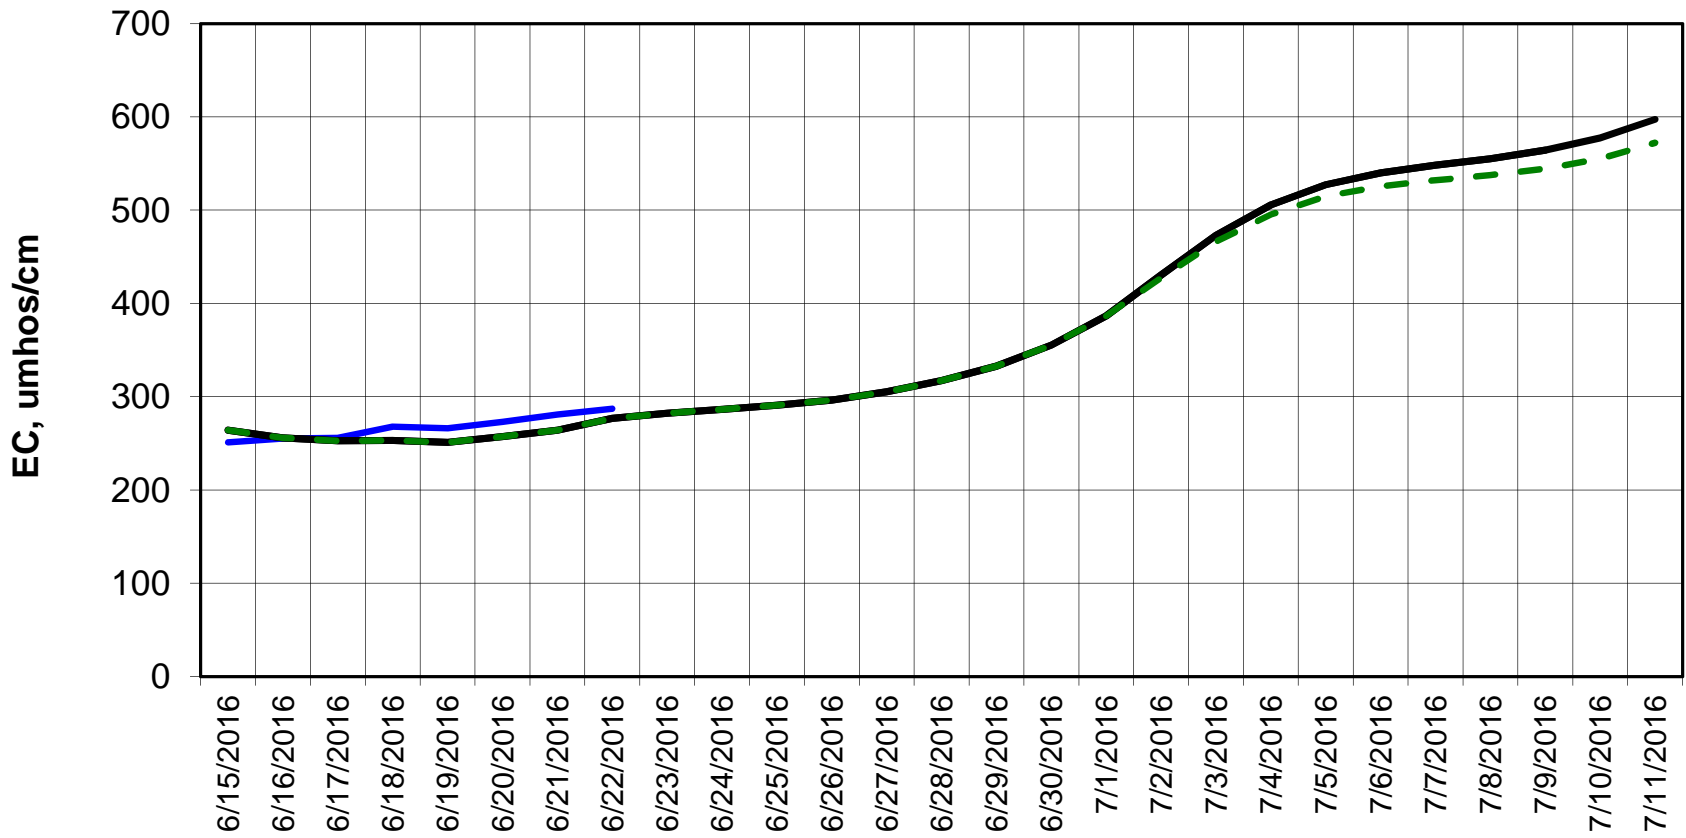

Simulation Period 6/15/2016 thru 7/11/2016

Forecasted Daily EC @ Old River at Tracy Road

Simulation Period 6/15/2016 thru 7/11/2016

Forecasted Daily EC @ Jersey Point

Simulation Period 6/15/2016 thru 7/11/2016

Forecasted Daily EC @ Bethel

Simulation Period 6/15/2016 thru 7/11/2016