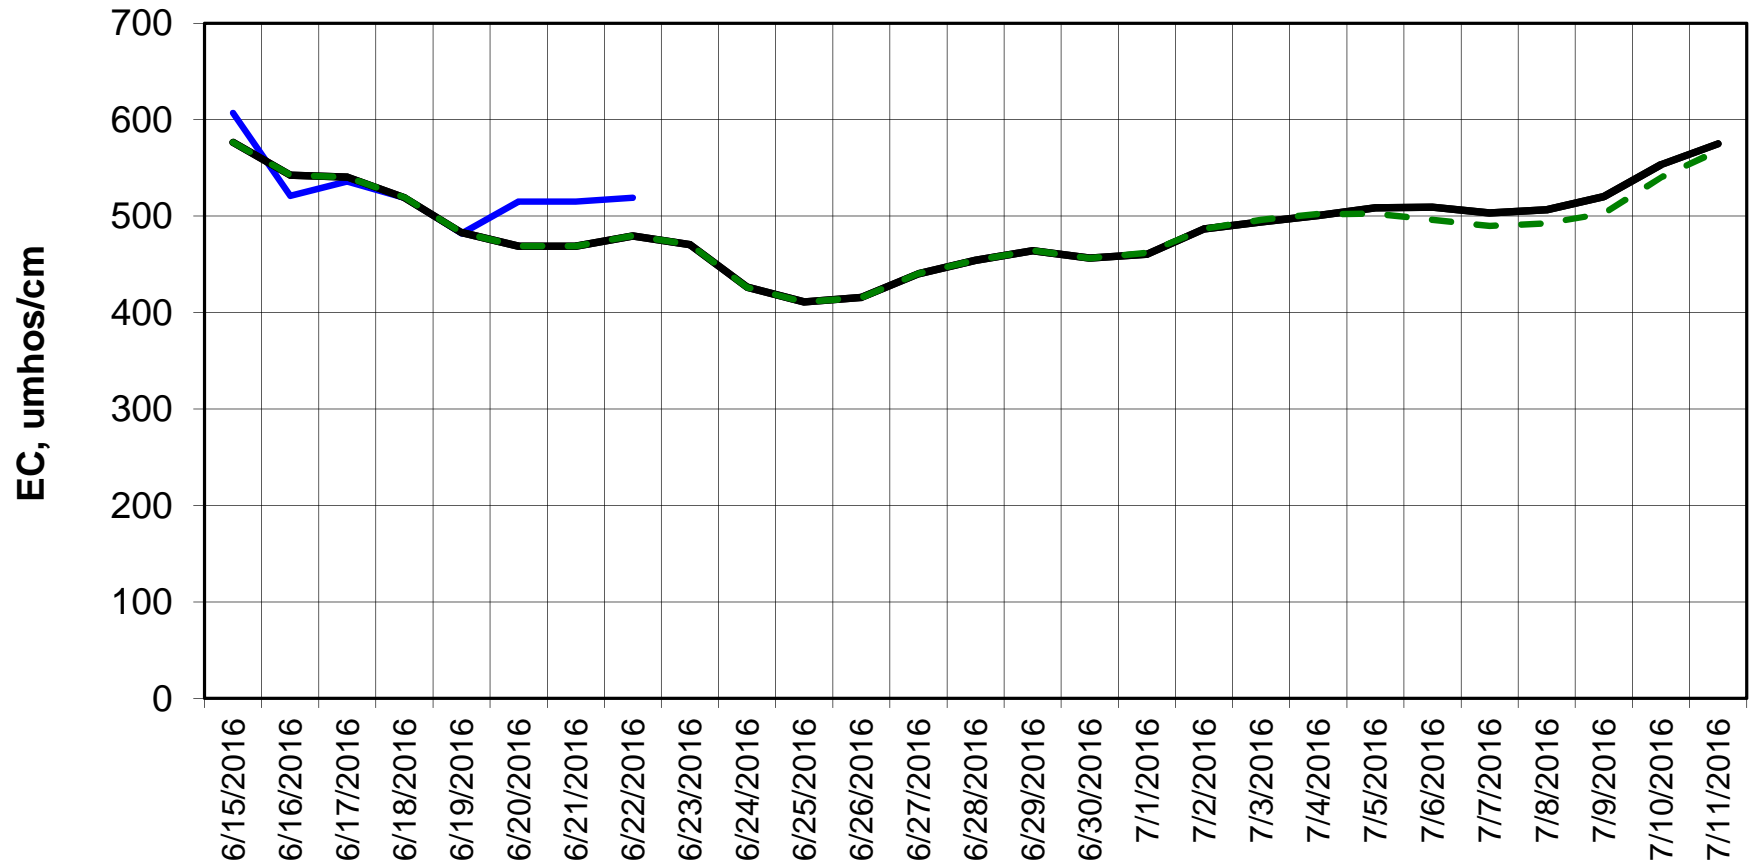

Forecasted Daily EC @ Holland Ct

Simulation Period 6/15/2016 thru 7/11/2016

Forecasted Daily EC @ Old River near Middle River

Simulation Period 6/15/2016 thru 7/11/2016

Forecasted Daily EC @ San Joaquin River at Brandt Bridge

Simulation Period 6/15/2016 thru 7/11/2016

Forecasted Daily EC @ Old River at Tracy Road

Simulation Period 6/15/2016 thru 7/11/2016

Forecasted Daily EC @ Jersey Point

Simulation Period 6/15/2016 thru 7/11/2016