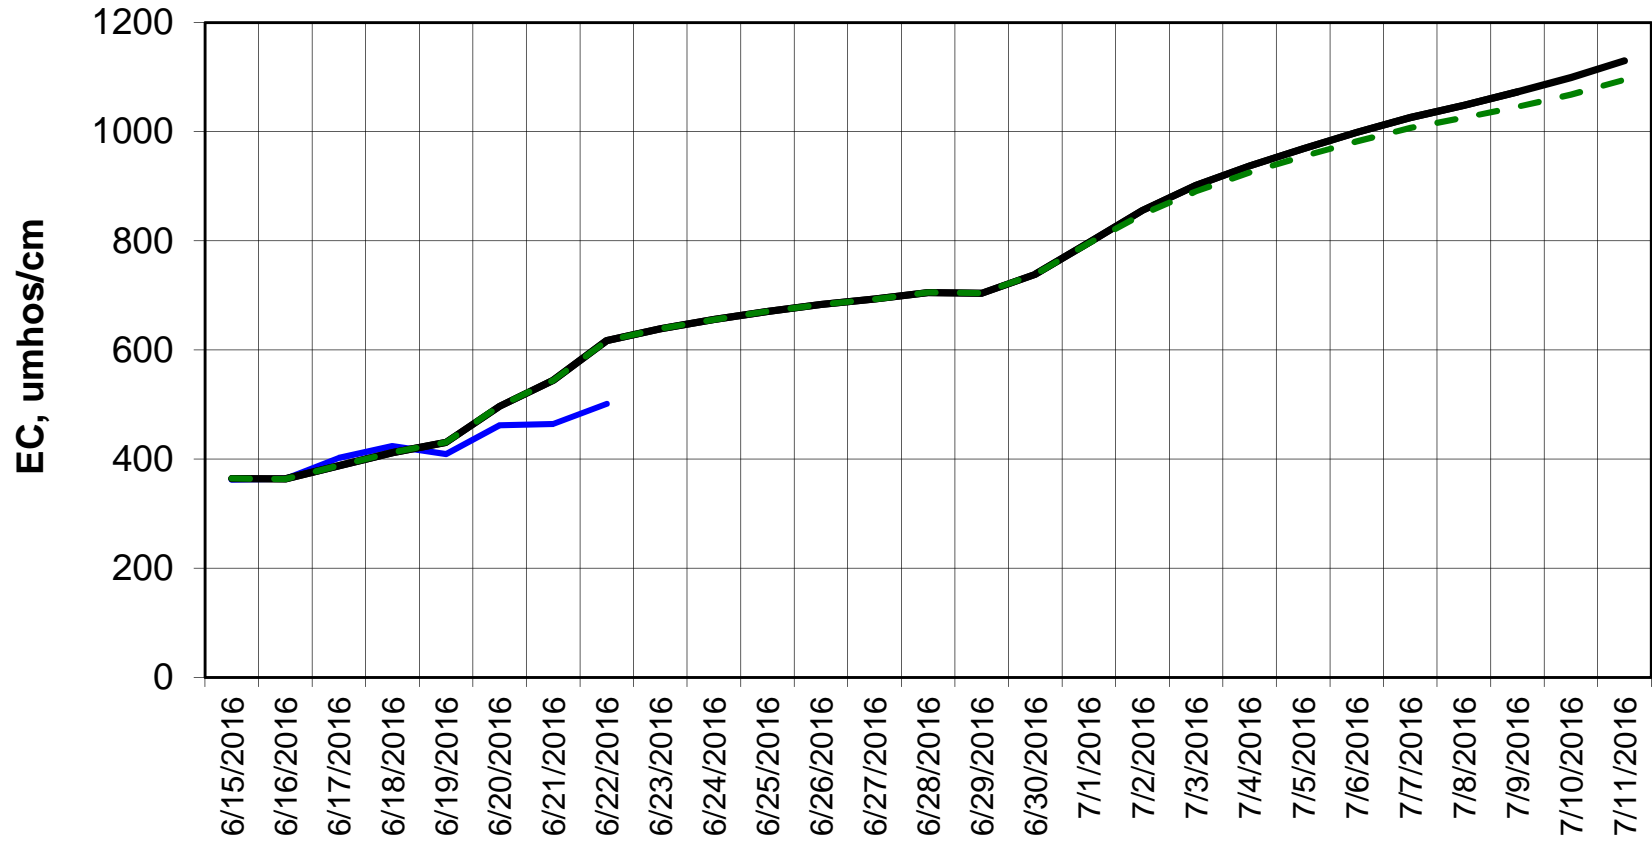

Simulation Period 6/15/2016 thru 7/11/2016

Forecasted Daily EC @ Old River at Tracy Road

Simulation Period 6/15/2016 thru 7/11/2016

Forecasted Daily EC @ Jersey Point

Simulation Period 6/15/2016 thru 7/11/2016

Forecasted Daily EC @ Bethel

Simulation Period 6/15/2016 thru 7/11/2016