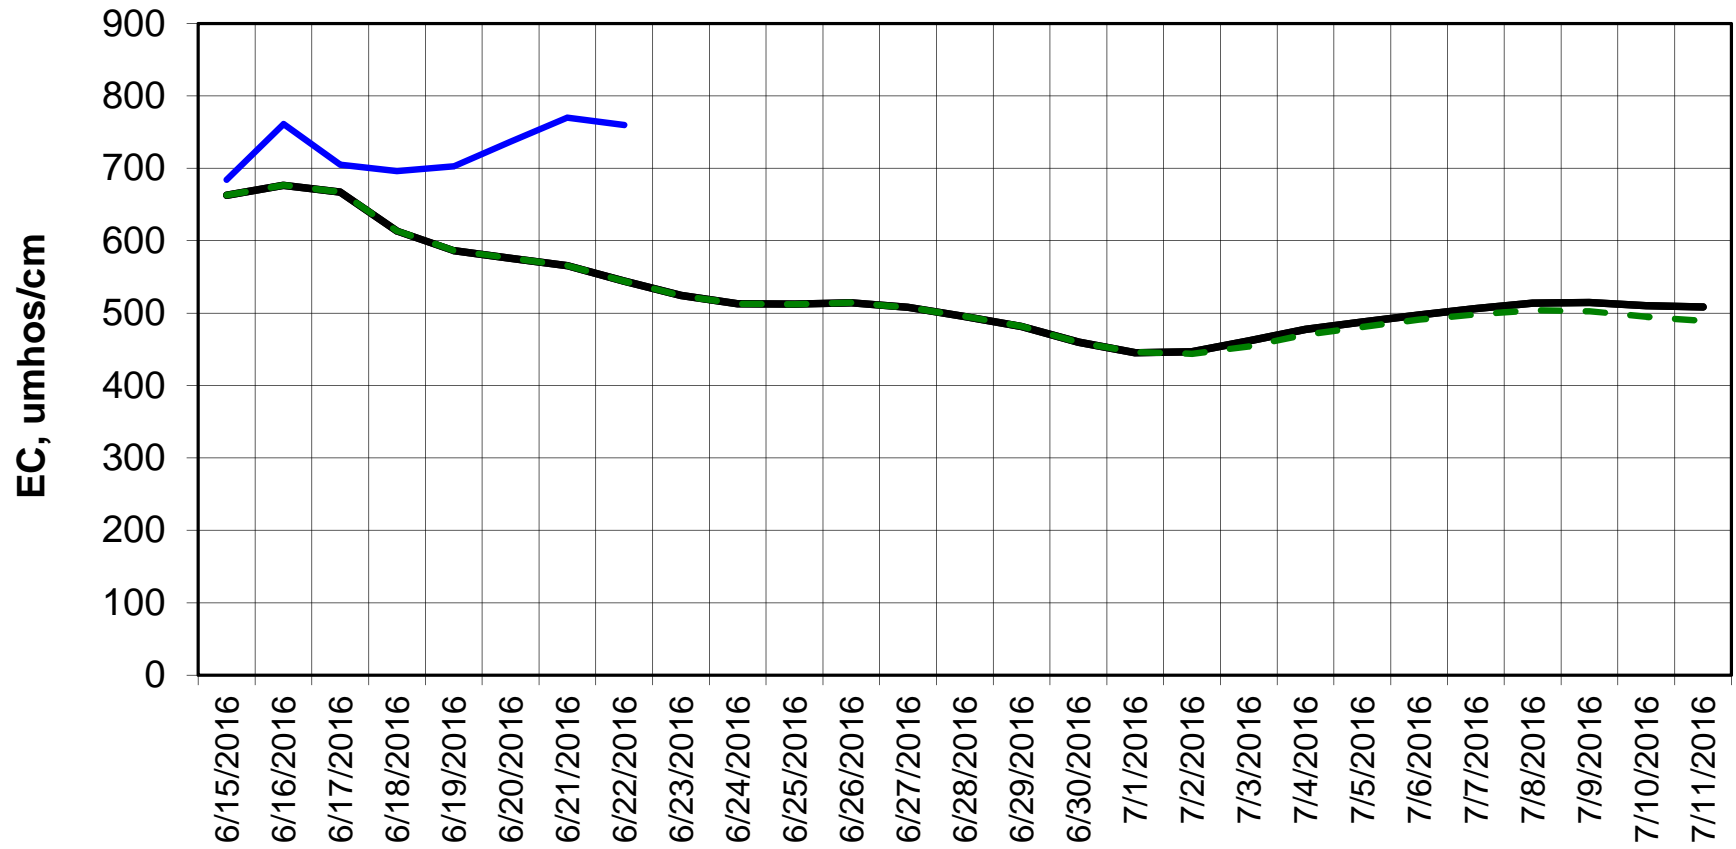

Forecasted Daily EC @ Holland Ct

Simulation Period 6/15/2016 thru 7/11/2016

Forecasted Daily EC @ Old River near Middle River

Simulation Period 6/15/2016 thru 7/11/2016

Forecasted Daily EC @ San Joaquin River at Brandt Bridge

Simulation Period 6/15/2016 thru 7/11/2016

Forecasted Daily EC @ Old River at Tracy Road

Simulation Period 6/15/2016 thru 7/11/2016

Forecasted Daily EC @ Jersey Point

Simulation Period 6/15/2016 thru 7/11/2016