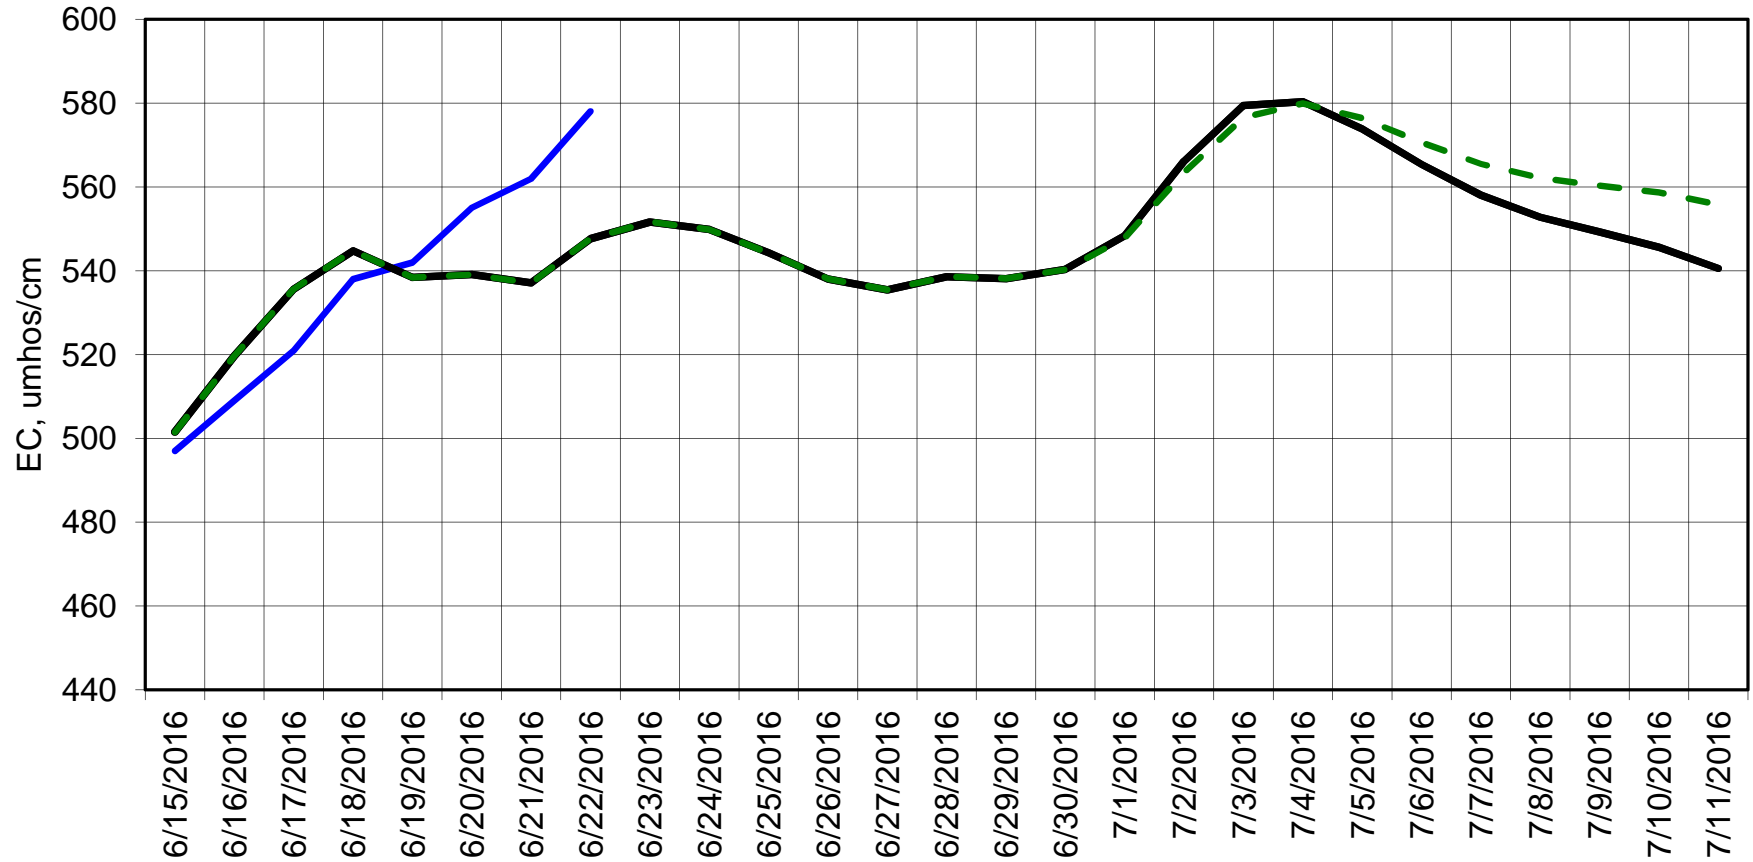

Forecasted Daily EC @ Holland Ct

Simulation Period 6/15/2016 thru 7/11/2016

Forecasted Daily EC @ Old River near Middle River

Simulation Period 6/15/2016 thru 7/11/2016

Forecasted Daily EC @ San Joaquin River at Brandt Bridge

Simulation Period 6/15/2016 thru 7/11/2016

Forecasted Daily EC @ Old River at Tracy Road

Simulation Period 6/15/2016 thru 7/11/2016

Forecasted Daily EC @ Jersey Point

Simulation Period 6/15/2016 thru 7/11/2016