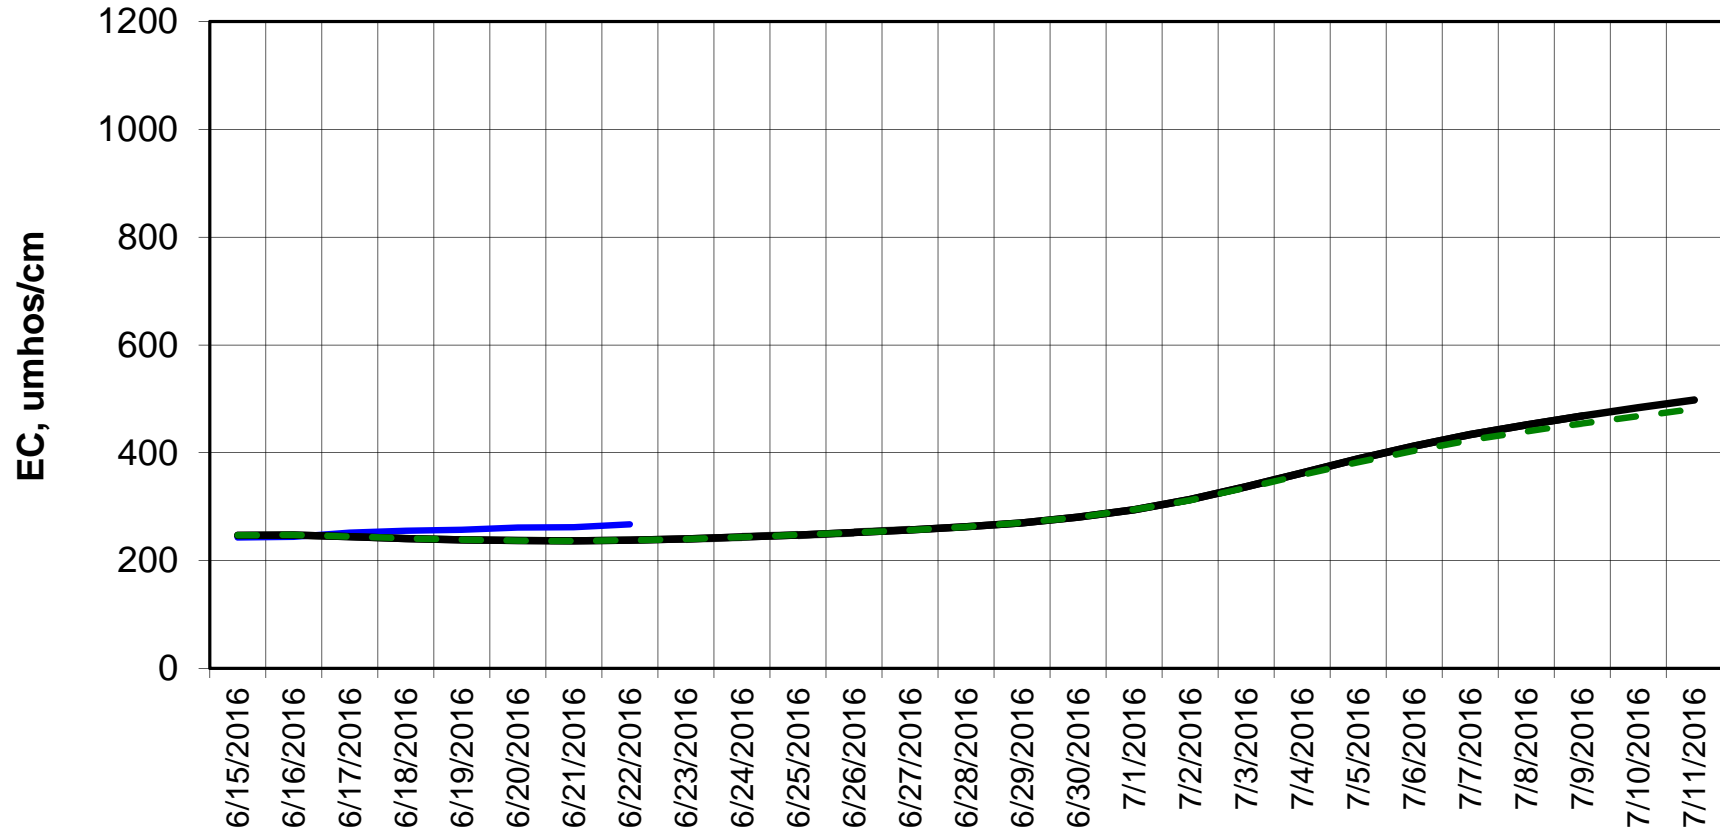

Forecasted Daily EC @ Holland Ct

Simulation Period 6/15/2016 thru 7/11/2016

Forecasted Daily EC @ Old River near Middle River

Simulation Period 6/15/2016 thru 7/11/2016

Forecasted Daily EC @ San Joaquin River at Brandt Bridge

Simulation Period 6/15/2016 thru 7/11/2016

Forecasted Daily EC @ Old River at Tracy Road

Simulation Period 6/15/2016 thru 7/11/2016

Forecasted Daily EC @ Jersey Point

Simulation Period 6/15/2016 thru 7/11/2016