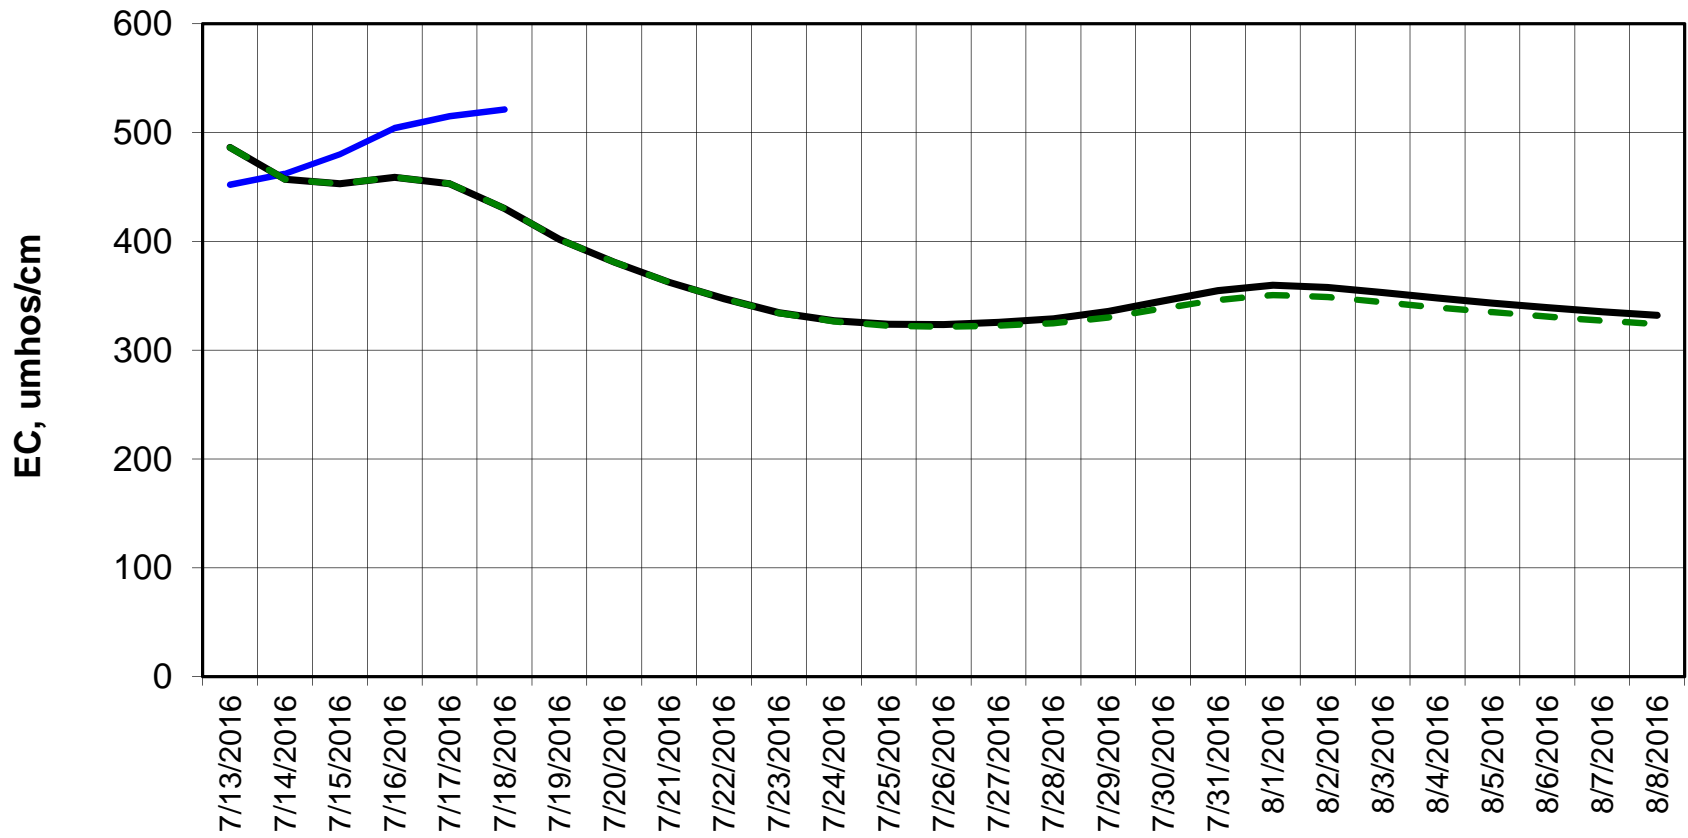

Simulation Period 7/13/2016 thru 8/8/2016

Forecasted Daily EC @ Old River at Tracy Road

Simulation Period 7/13/2016 thru 8/8/2016

Forecasted Daily EC @ Jersey Point

Simulation Period 7/13/2016 thru 8/8/2016

Forecasted Daily EC @ Bethel

Simulation Period 7/13/2016 thru 8/8/2016