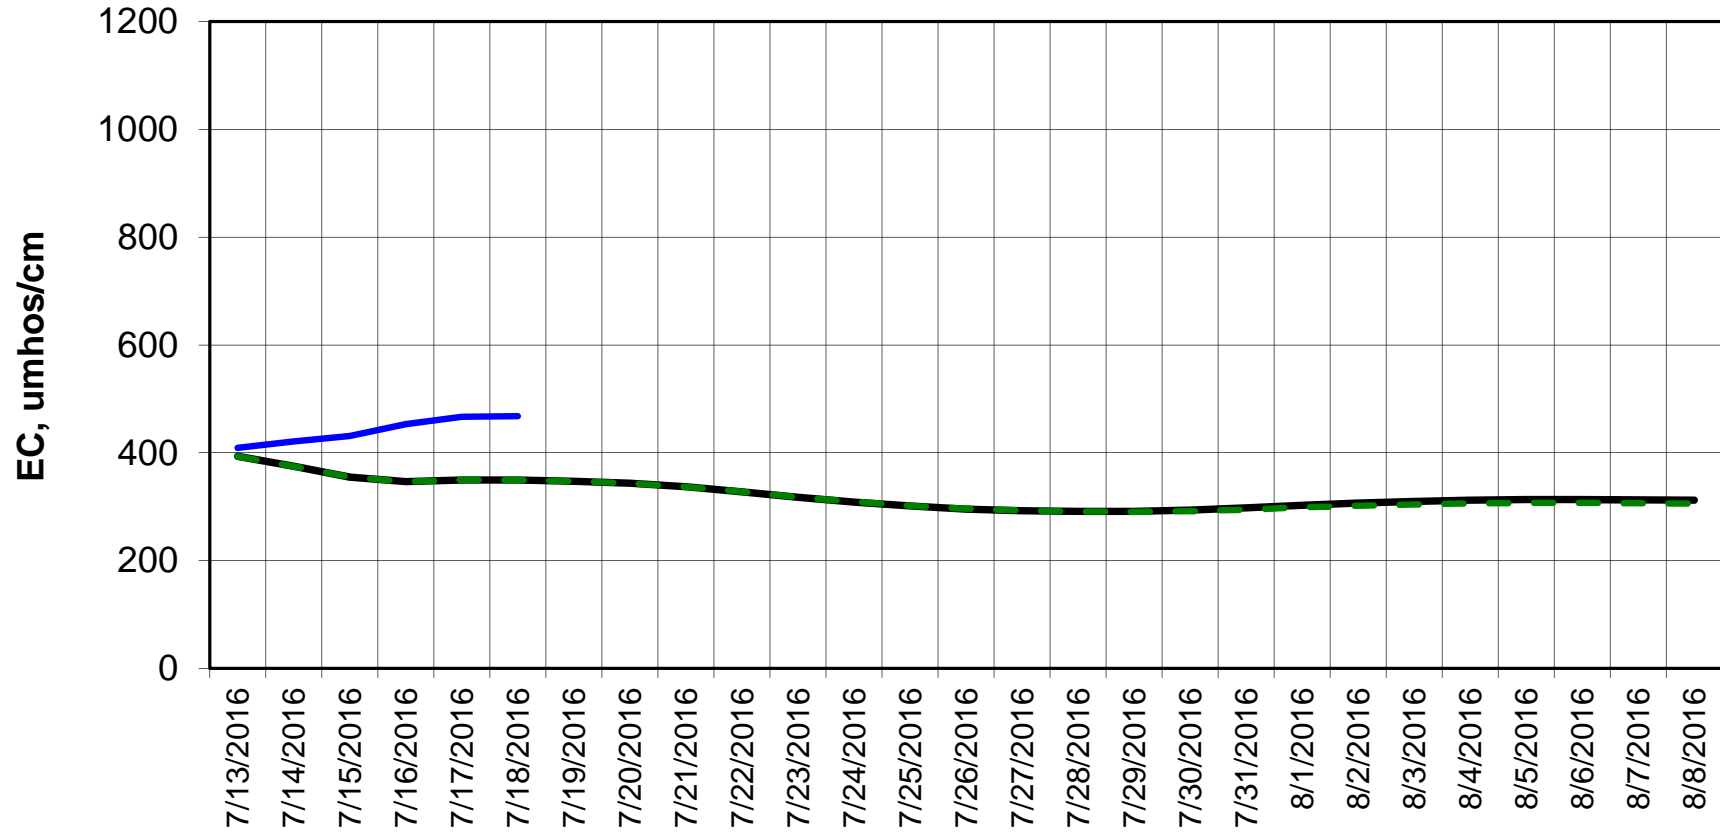

Forecasted Daily EC @ Holland Ct

Simulation Period 7/13/2016 thru 8/8/2016

Forecasted Daily EC @ Old River near Middle River

Simulation Period 7/13/2016 thru 8/8/2016

Forecasted Daily EC @ San Joaquin River at Brandt Bridge

Simulation Period 7/13/2016 thru 8/8/2016

Forecasted Daily EC @ Old River at Tracy Road

Simulation Period 7/13/2016 thru 8/8/2016

Forecasted Daily EC @ Jersey Point

Simulation Period 7/13/2016 thru 8/8/2016