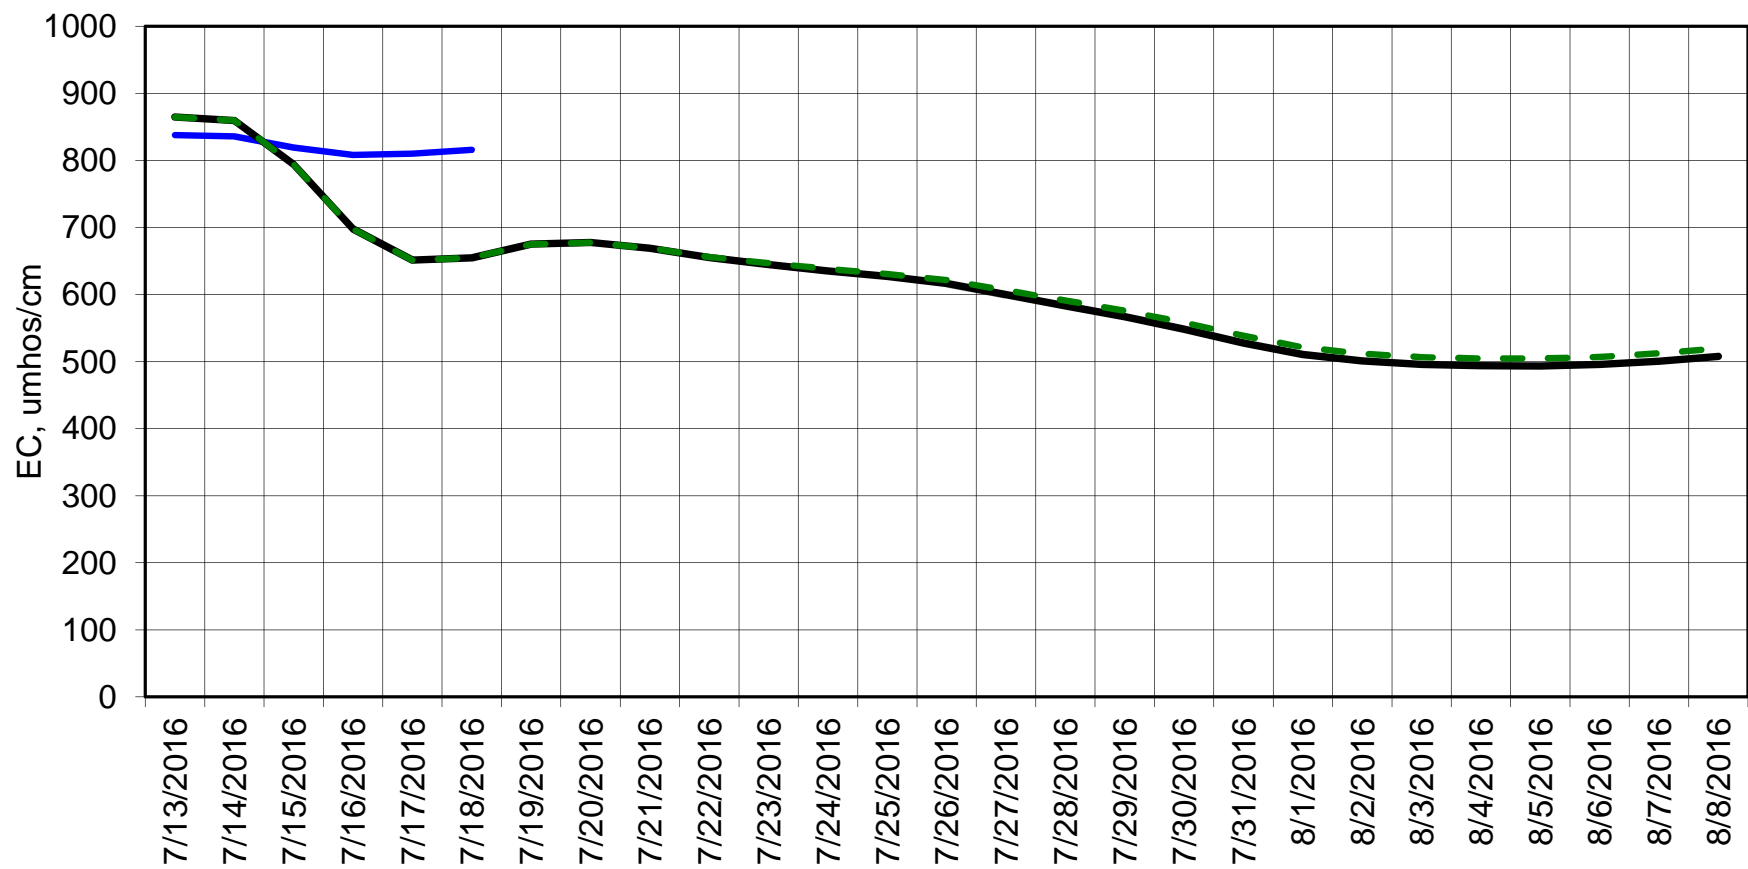

Forecasted Daily EC @ Holland Ct

Simulation Period 7/13/2016 thru 8/8/2016

Forecasted Daily EC @ Old River near Middle River

Simulation Period 7/13/2016 thru 8/8/2016

Forecasted Daily EC @ San Joaquin River at Brandt Bridge

Simulation Period 7/13/2016 thru 8/8/2016

Forecasted Daily EC @ Old River at Tracy Road

Simulation Period 7/13/2016 thru 8/8/2016

Forecasted Daily EC @ Jersey Point

Simulation Period 7/13/2016 thru 8/8/2016