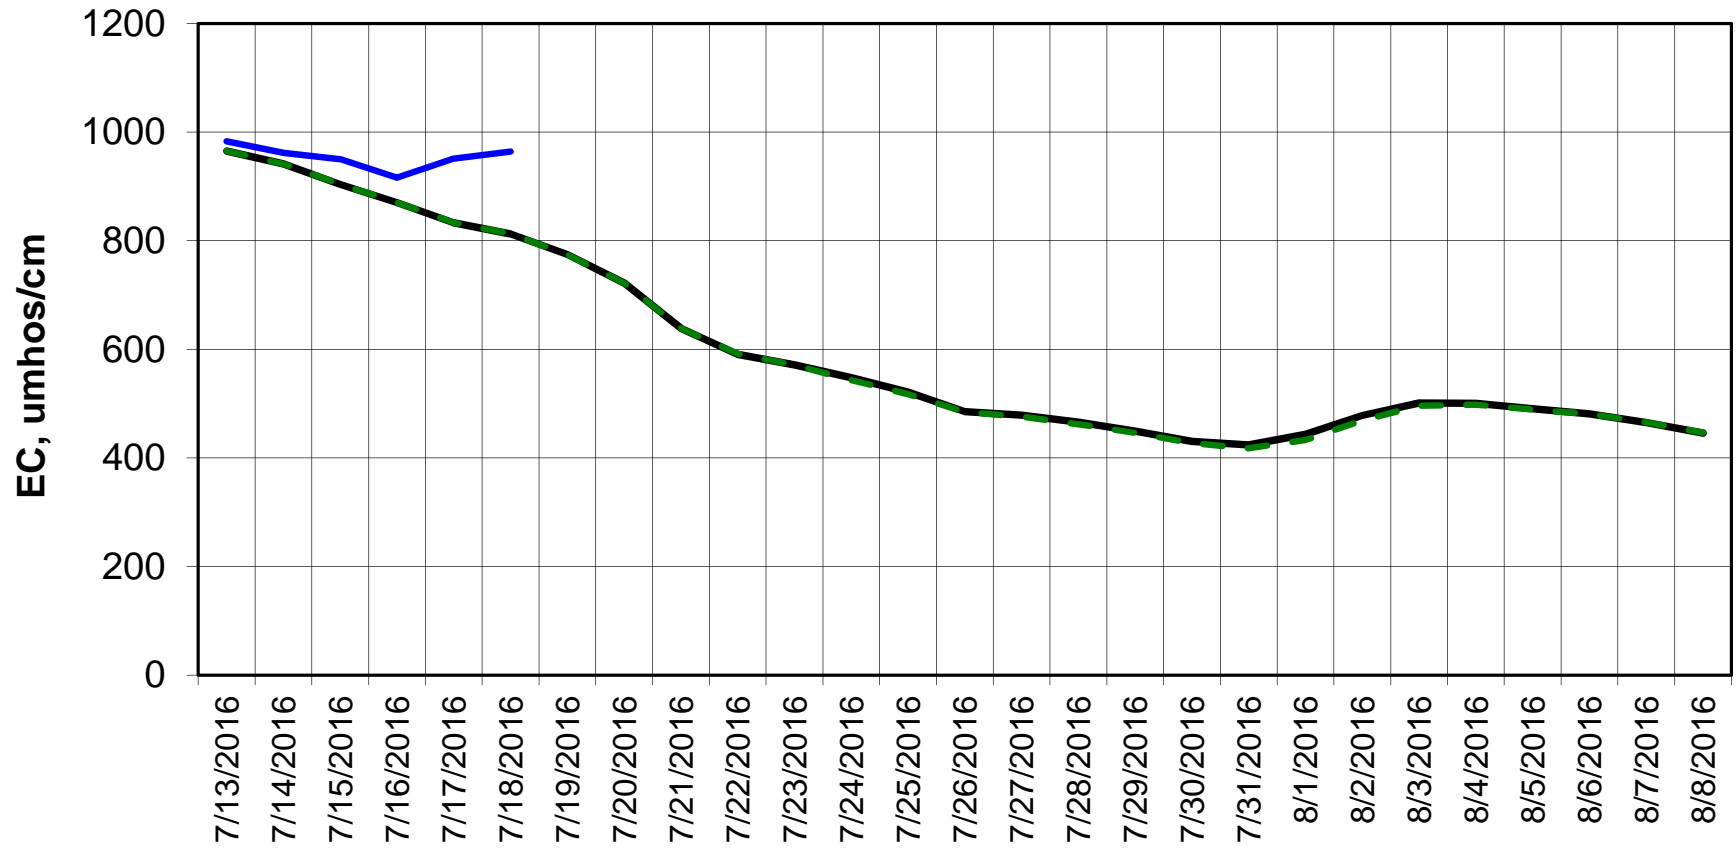

Forecasted Daily EC @ Holland Ct

Simulation Period 7/13/2016 thru 8/8/2016

Forecasted Daily EC @ Old River near Middle River

Simulation Period 7/13/2016 thru 8/8/2016

Forecasted Daily EC @ San Joaquin River at Brandt Bridge

Simulation Period 7/13/2016 thru 8/8/2016

Forecasted Daily EC @ Old River at Tracy Road

Simulation Period 7/13/2016 thru 8/8/2016

Forecasted Daily EC @ Jersey Point

Simulation Period 7/13/2016 thru 8/8/2016