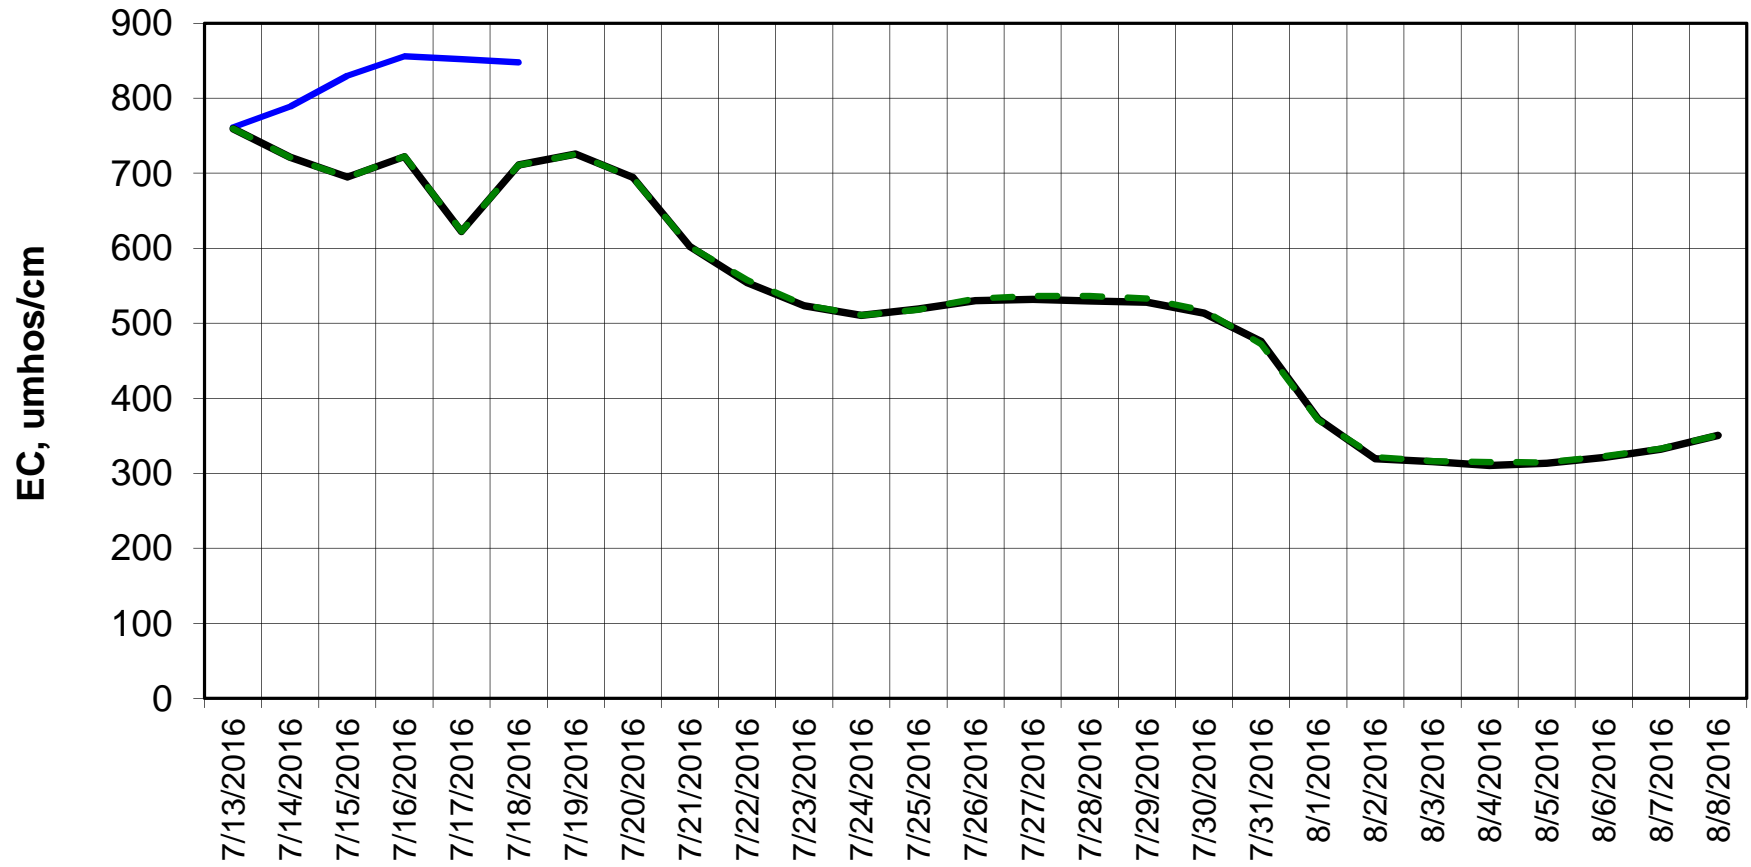

Forecasted Daily EC @ Holland Ct

Simulation Period 7/13/2016 thru 8/8/2016

Forecasted Daily EC @ Old River near Middle River

Simulation Period 7/13/2016 thru 8/8/2016

Forecasted Daily EC @ San Joaquin River at Brandt Bridge

Simulation Period 7/13/2016 thru 8/8/2016

Forecasted Daily EC @ Old River at Tracy Road

Simulation Period 7/13/2016 thru 8/8/2016

Forecasted Daily EC @ Jersey Point

Simulation Period 7/13/2016 thru 8/8/2016