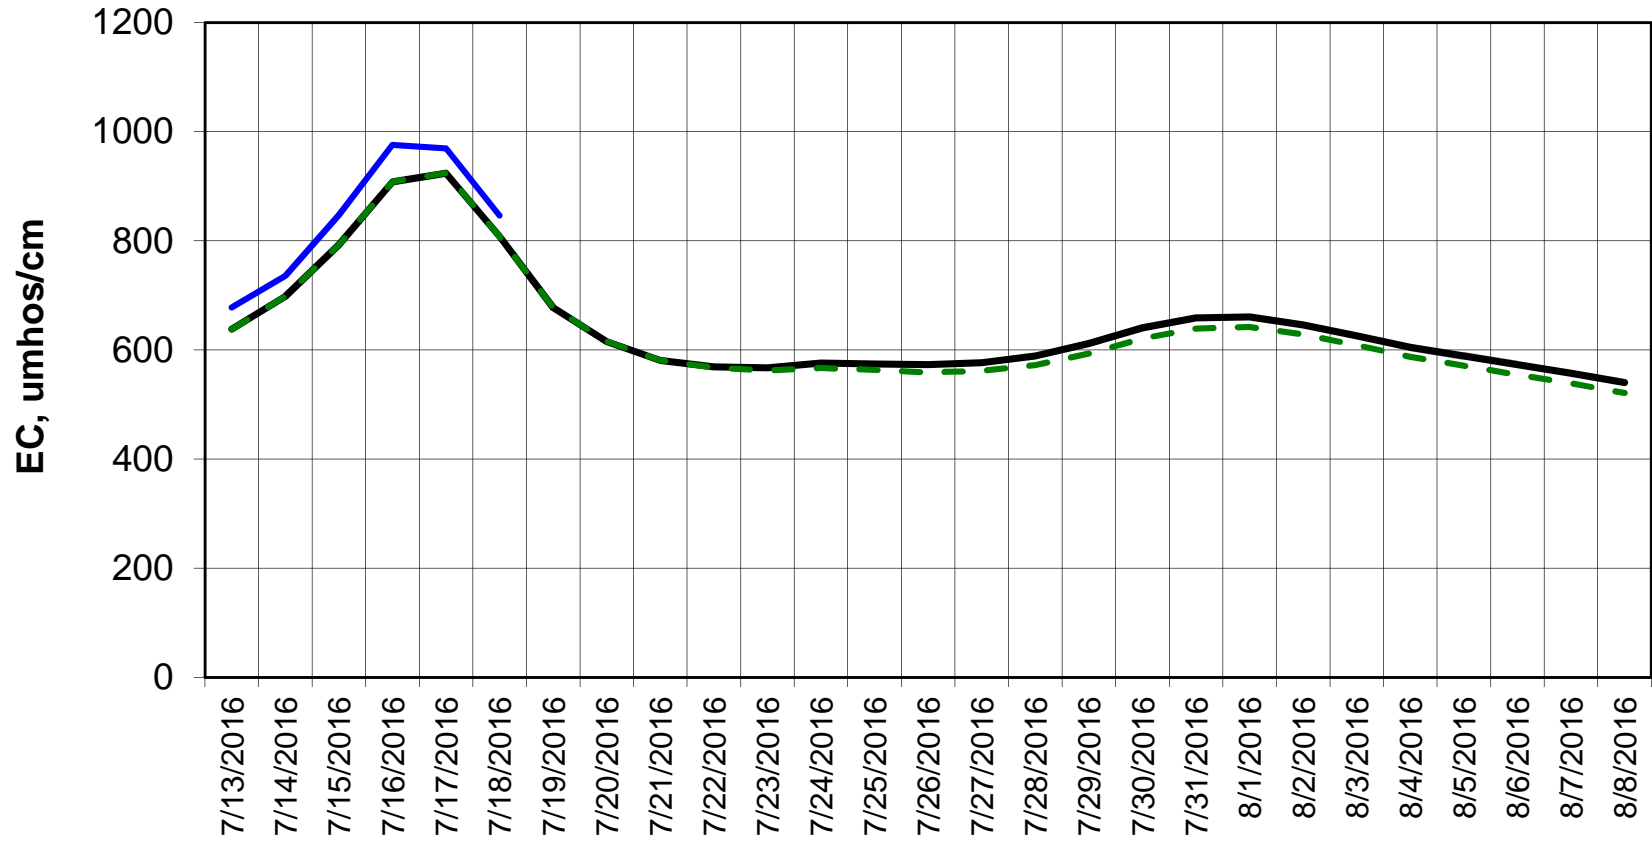

Simulation Period 7/13/2016 thru 8/8/2016

Forecasted Daily EC @ Old River at Tracy Road

Simulation Period 7/13/2016 thru 8/8/2016

Forecasted Daily EC @ Jersey Point

Simulation Period 7/13/2016 thru 8/8/2016

Forecasted Daily EC @ Bethel

Simulation Period 7/13/2016 thru 8/8/2016