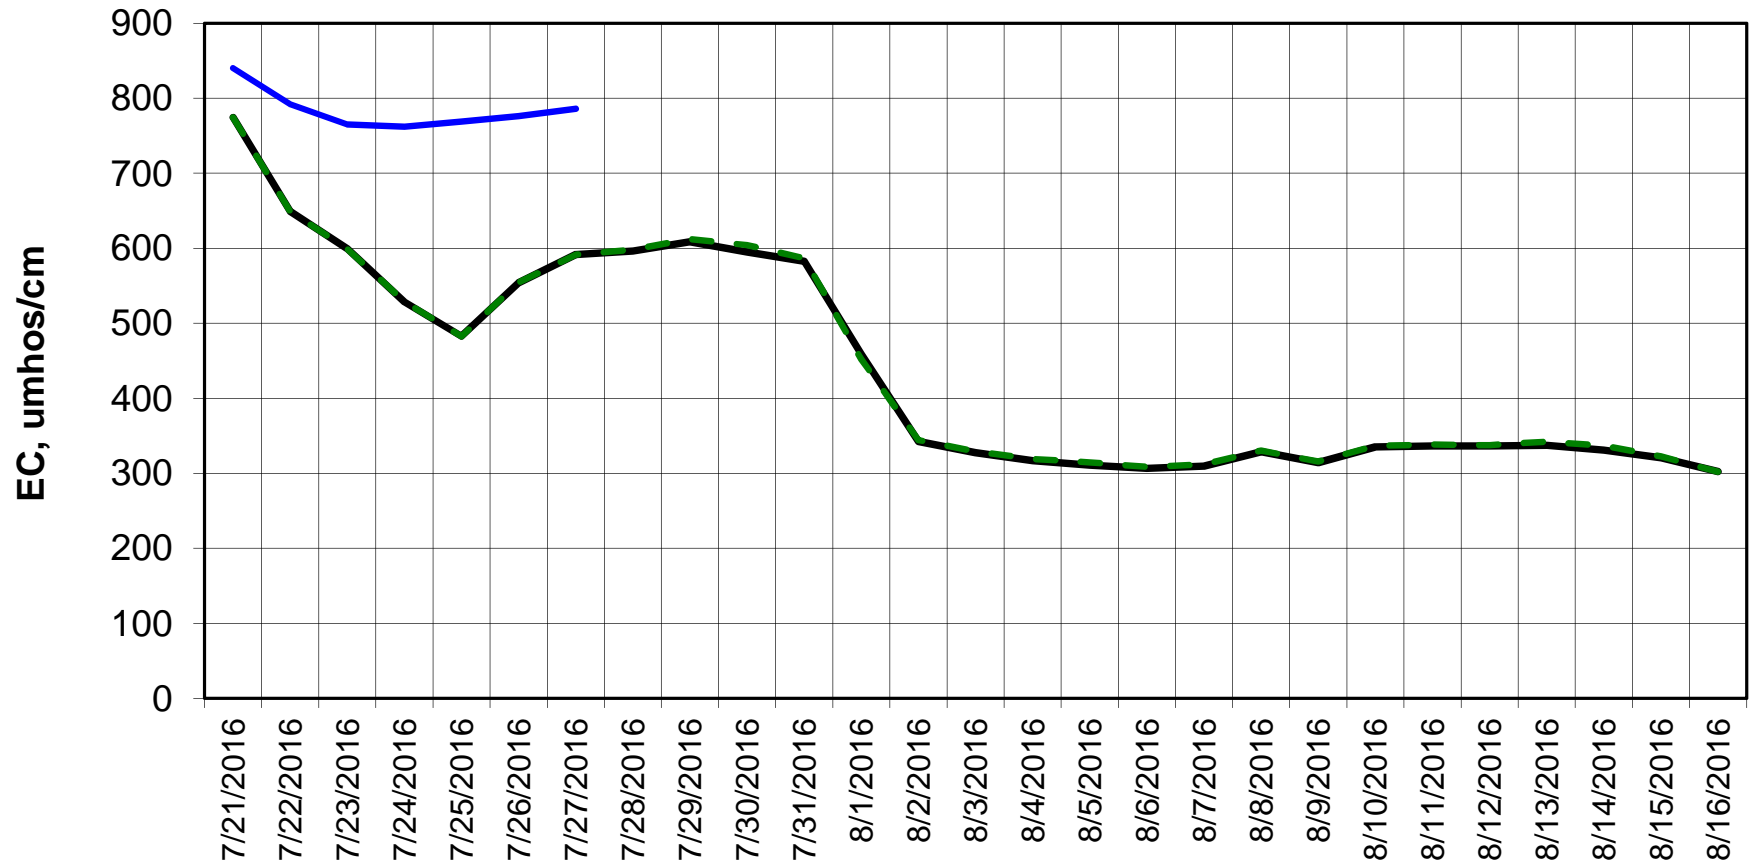

Forecasted Daily EC @ Holland Ct

Simulation Period 7/21/2016 thru 8/16/2016

Forecasted Daily EC @ Old River near Middle River

Simulation Period 7/21/2016 thru 8/16/2016

Forecasted Daily EC @ San Joaquin River at Brandt Bridge

Simulation Period 7/21/2016 thru 8/16/2016

Forecasted Daily EC @ Old River at Tracy Road

Simulation Period 7/21/2016 thru 8/16/2016

Forecasted Daily EC @ Jersey Point

Simulation Period 7/21/2016 thru 8/16/2016