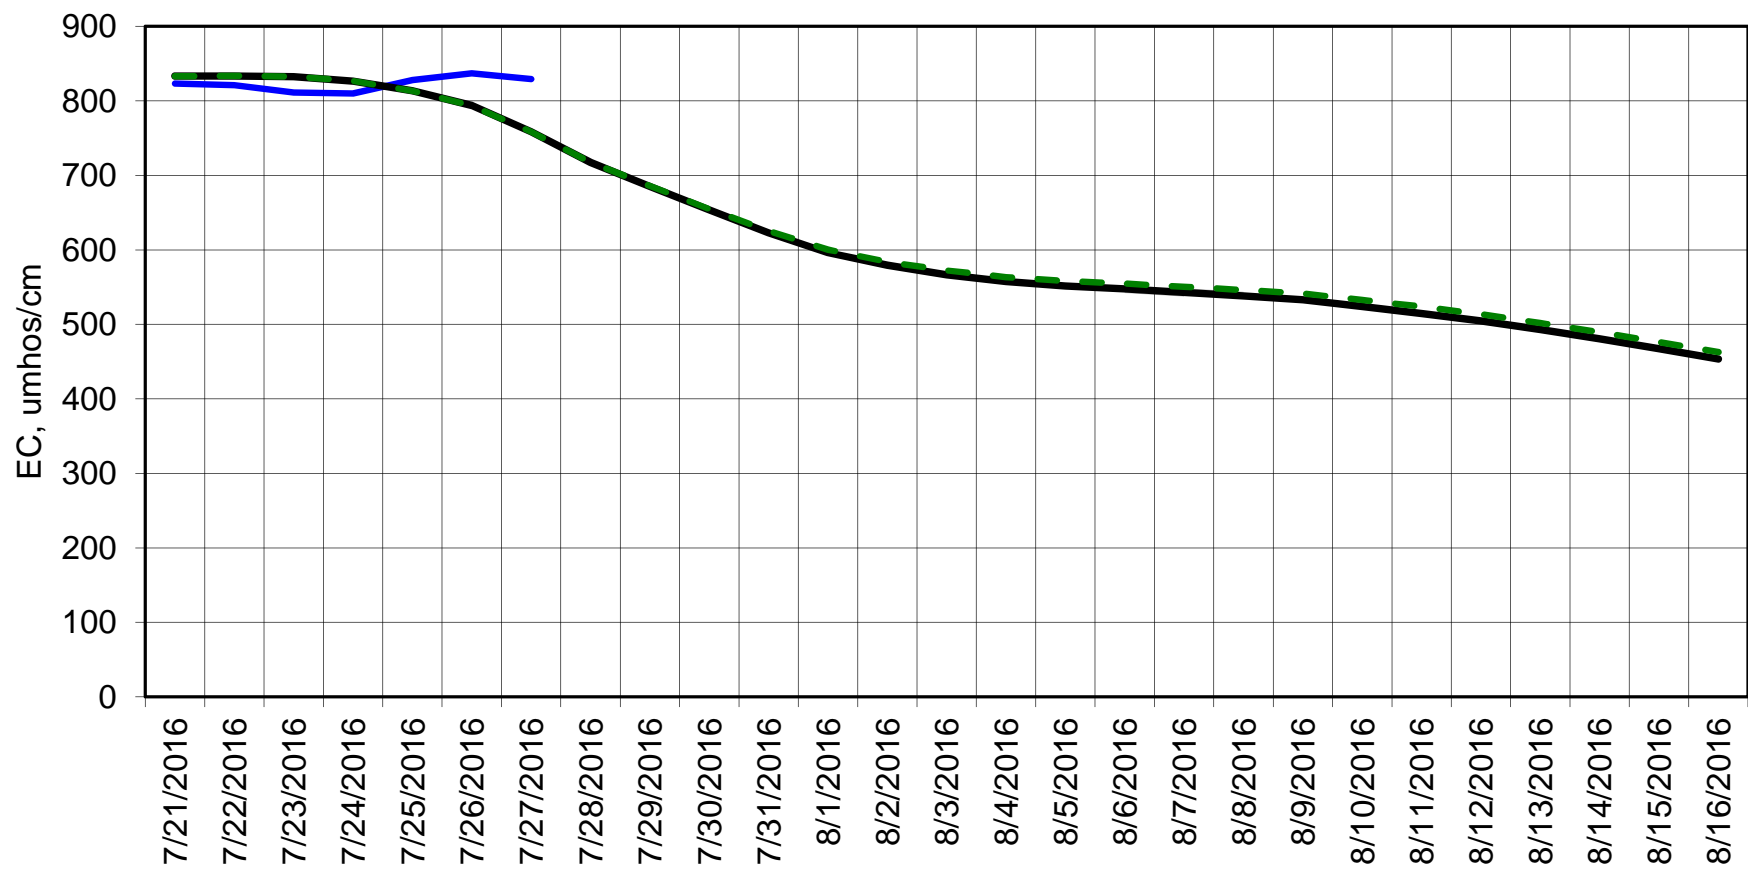

Forecasted Daily EC @ Holland Ct

Simulation Period 7/21/2016 thru 8/16/2016

Forecasted Daily EC @ Old River near Middle River

Simulation Period 7/21/2016 thru 8/16/2016

Forecasted Daily EC @ San Joaquin River at Brandt Bridge

Simulation Period 7/21/2016 thru 8/16/2016

Forecasted Daily EC @ Old River at Tracy Road

Simulation Period 7/21/2016 thru 8/16/2016

Forecasted Daily EC @ Jersey Point

Simulation Period 7/21/2016 thru 8/16/2016