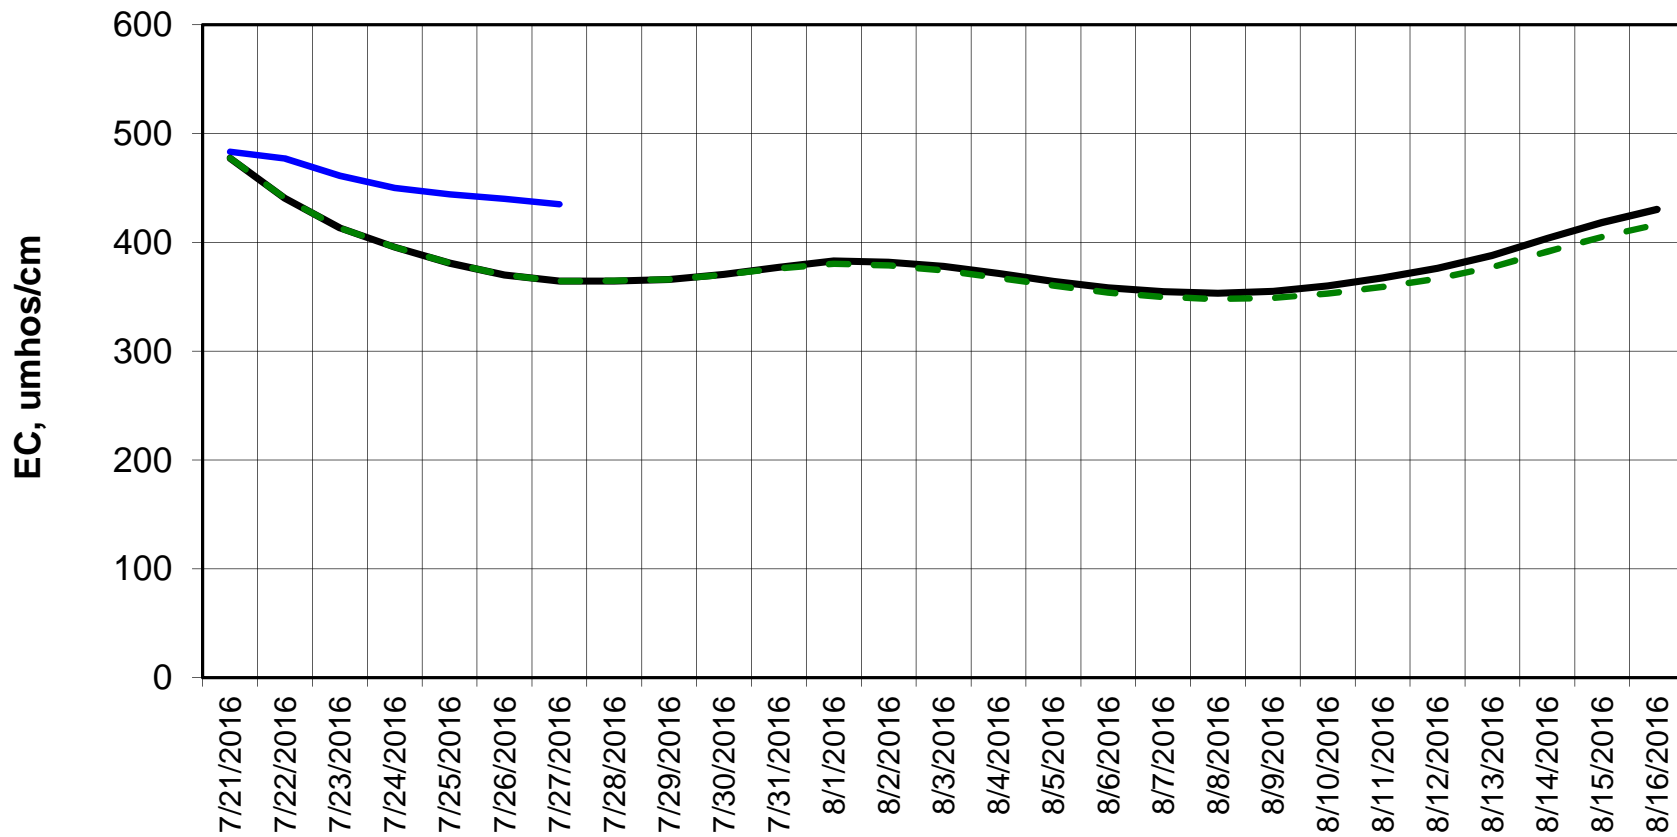

Simulation Period 7/21/2016 thru 8/16/2016

Forecasted Daily EC @ Old River at Tracy Road

Simulation Period 7/21/2016 thru 8/16/2016

Forecasted Daily EC @ Jersey Point

Simulation Period 7/21/2016 thru 8/16/2016

Forecasted Daily EC @ Bethel

Simulation Period 7/21/2016 thru 8/16/2016