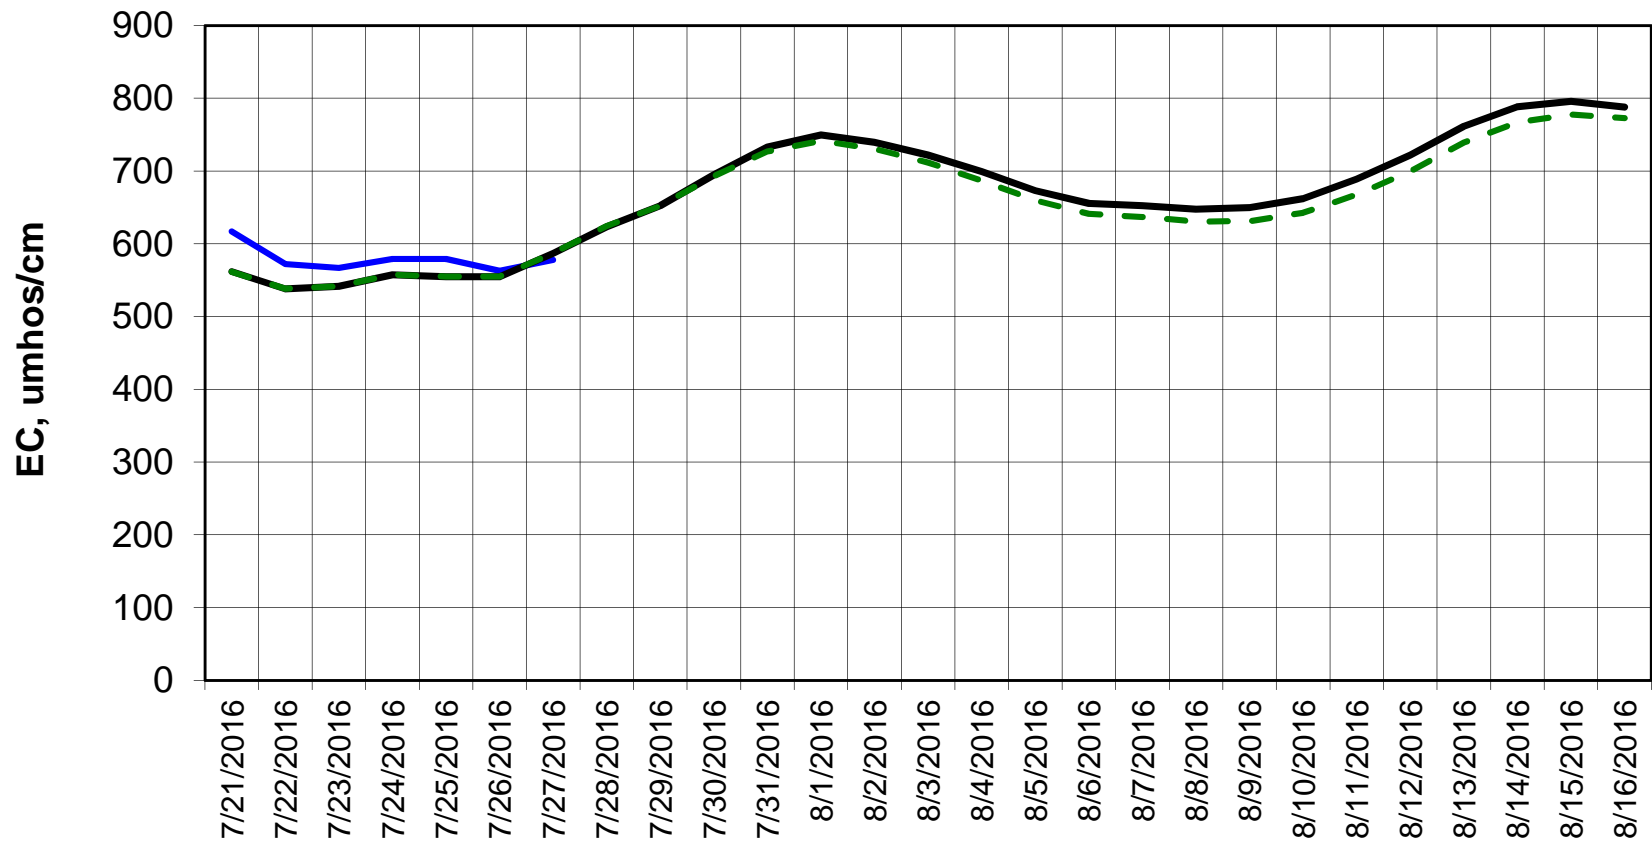

Simulation Period 7/21/2016 thru 8/16/2016

Forecasted Daily EC @ Old River at Tracy Road

Simulation Period 7/21/2016 thru 8/16/2016

Forecasted Daily EC @ Jersey Point

Simulation Period 7/21/2016 thru 8/16/2016

Forecasted Daily EC @ Bethel

Simulation Period 7/21/2016 thru 8/16/2016