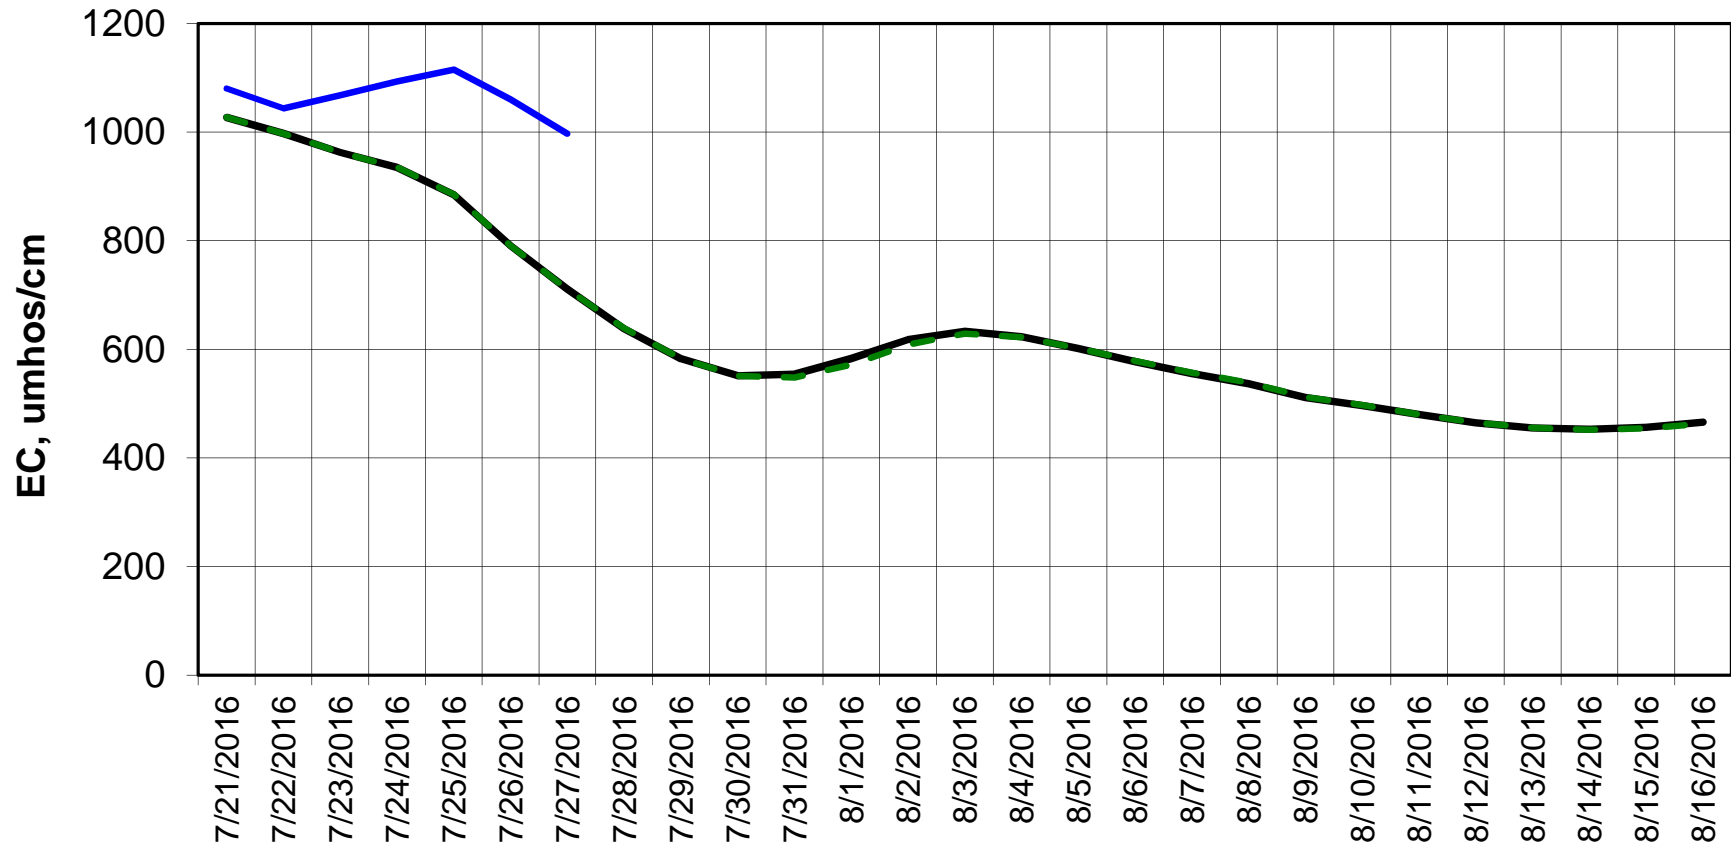

Forecasted Daily EC @ Holland Ct

Simulation Period 7/21/2016 thru 8/16/2016

Forecasted Daily EC @ Old River near Middle River

Simulation Period 7/21/2016 thru 8/16/2016

Forecasted Daily EC @ San Joaquin River at Brandt Bridge

Simulation Period 7/21/2016 thru 8/16/2016

Forecasted Daily EC @ Old River at Tracy Road

Simulation Period 7/21/2016 thru 8/16/2016

Forecasted Daily EC @ Jersey Point

Simulation Period 7/21/2016 thru 8/16/2016