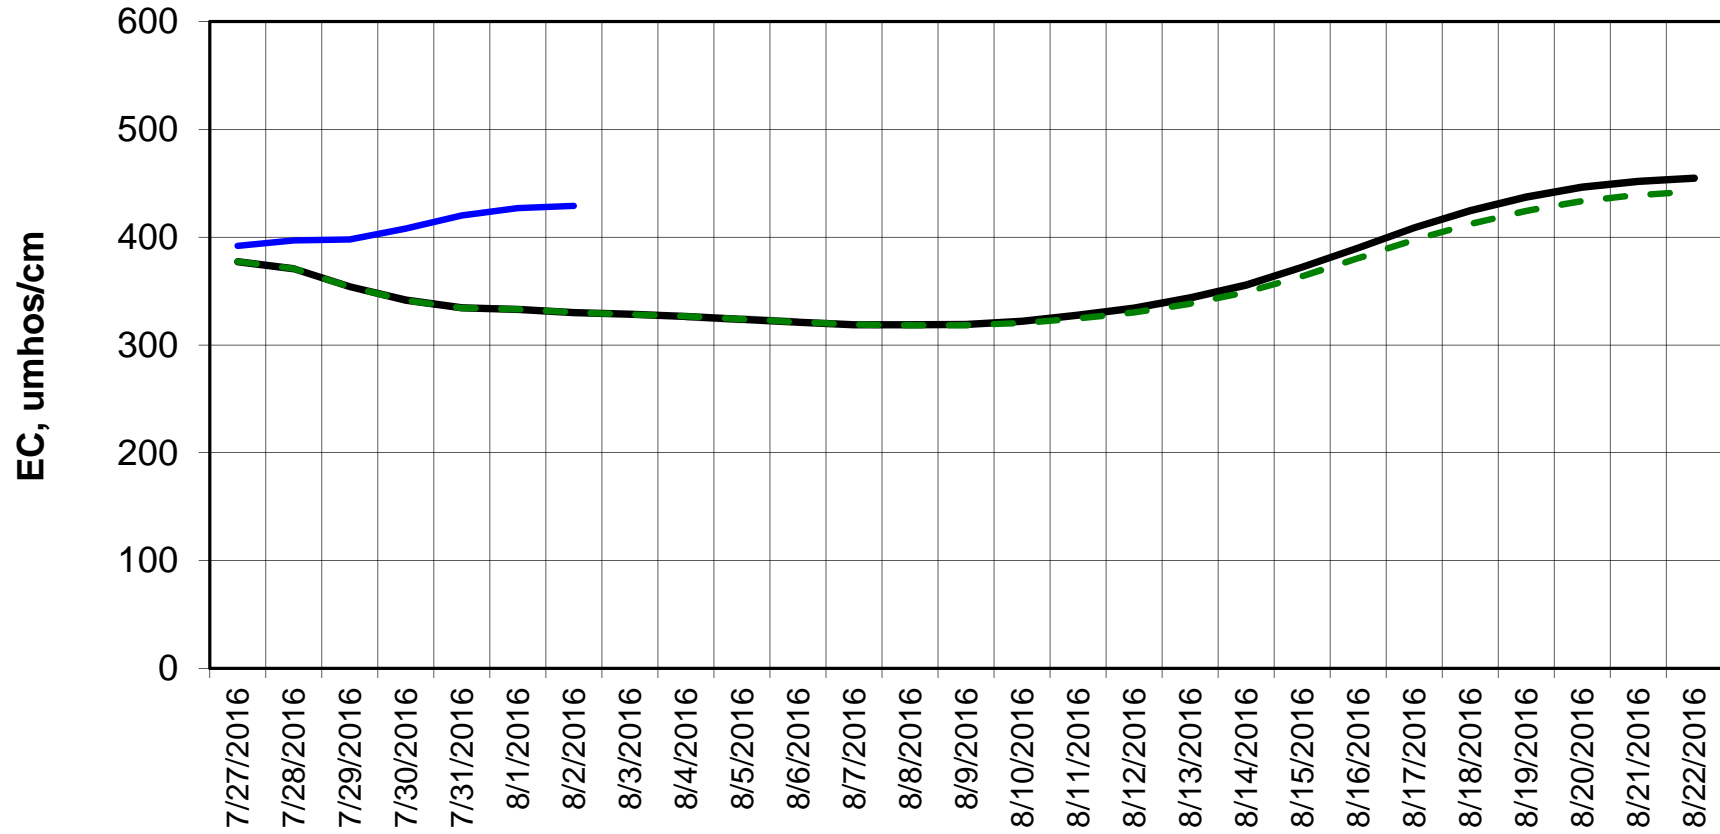

Forecasted Daily EC @ Holland Ct

Simulation Period 7/27/2016 thru 8/22/2016

Forecasted Daily EC @ Old River near Middle River

Simulation Period 7/27/2016 thru 8/22/2016

Forecasted Daily EC @ San Joaquin River at Brandt Bridge

Simulation Period 7/27/2016 thru 8/22/2016

Forecasted Daily EC @ Old River at Tracy Road

Simulation Period 7/27/2016 thru 8/22/2016

Forecasted Daily EC @ Jersey Point

Simulation Period 7/27/2016 thru 8/22/2016