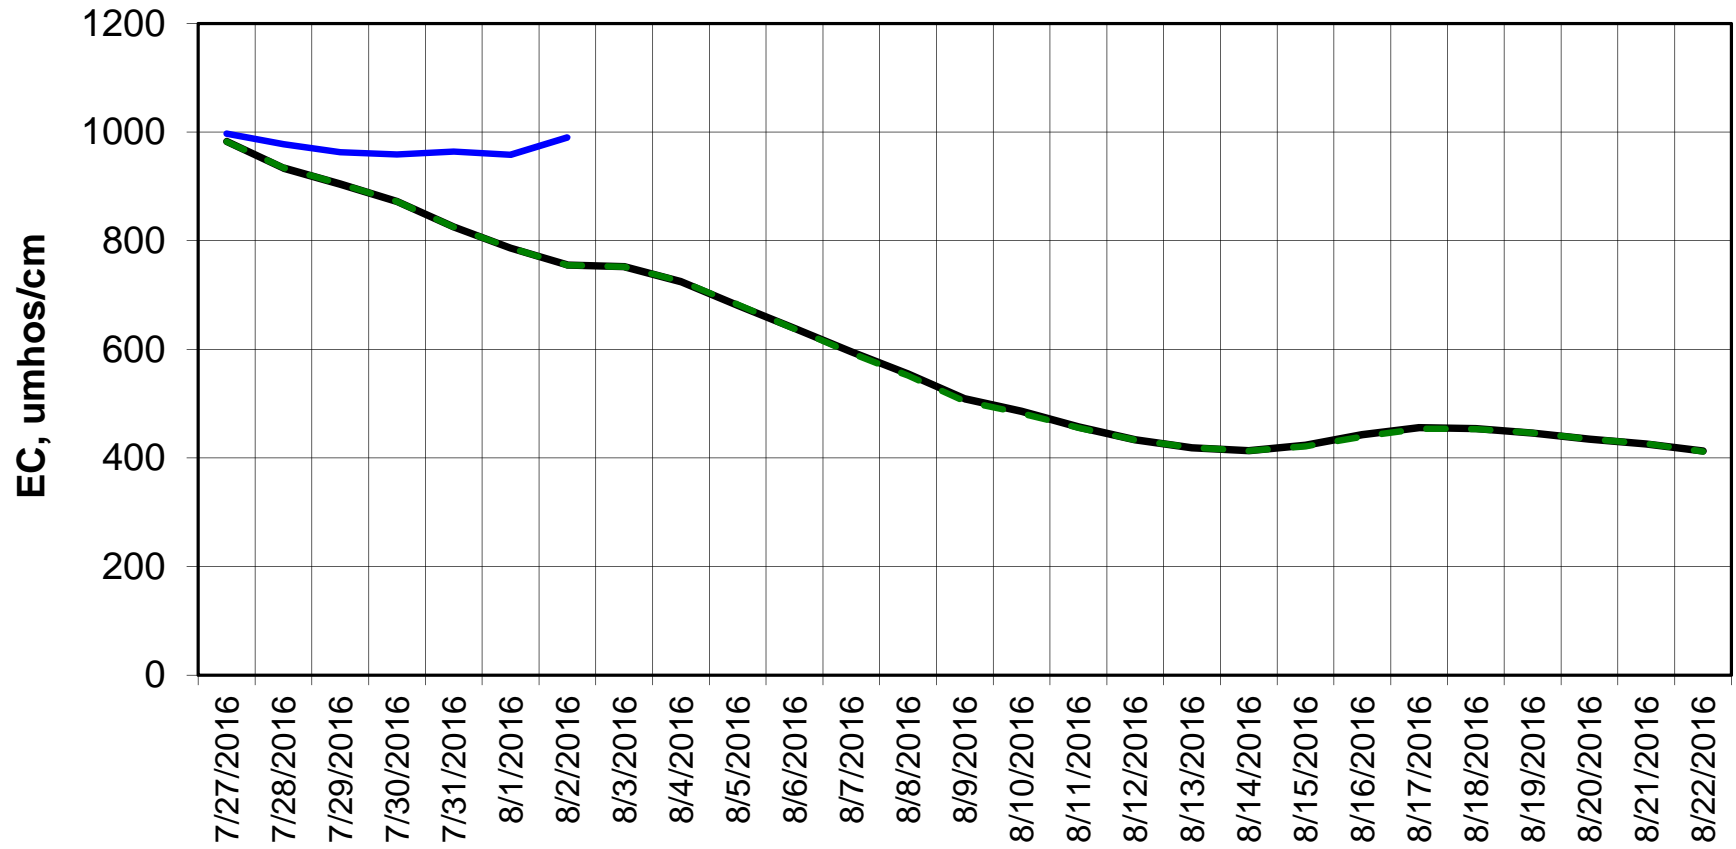

Forecasted Daily EC @ Holland Ct

Simulation Period 7/27/2016 thru 8/22/2016

Forecasted Daily EC @ Old River near Middle River

Simulation Period 7/27/2016 thru 8/22/2016

Forecasted Daily EC @ San Joaquin River at Brandt Bridge

Simulation Period 7/27/2016 thru 8/22/2016

Forecasted Daily EC @ Old River at Tracy Road

Simulation Period 7/27/2016 thru 8/22/2016

Forecasted Daily EC @ Jersey Point

Simulation Period 7/27/2016 thru 8/22/2016