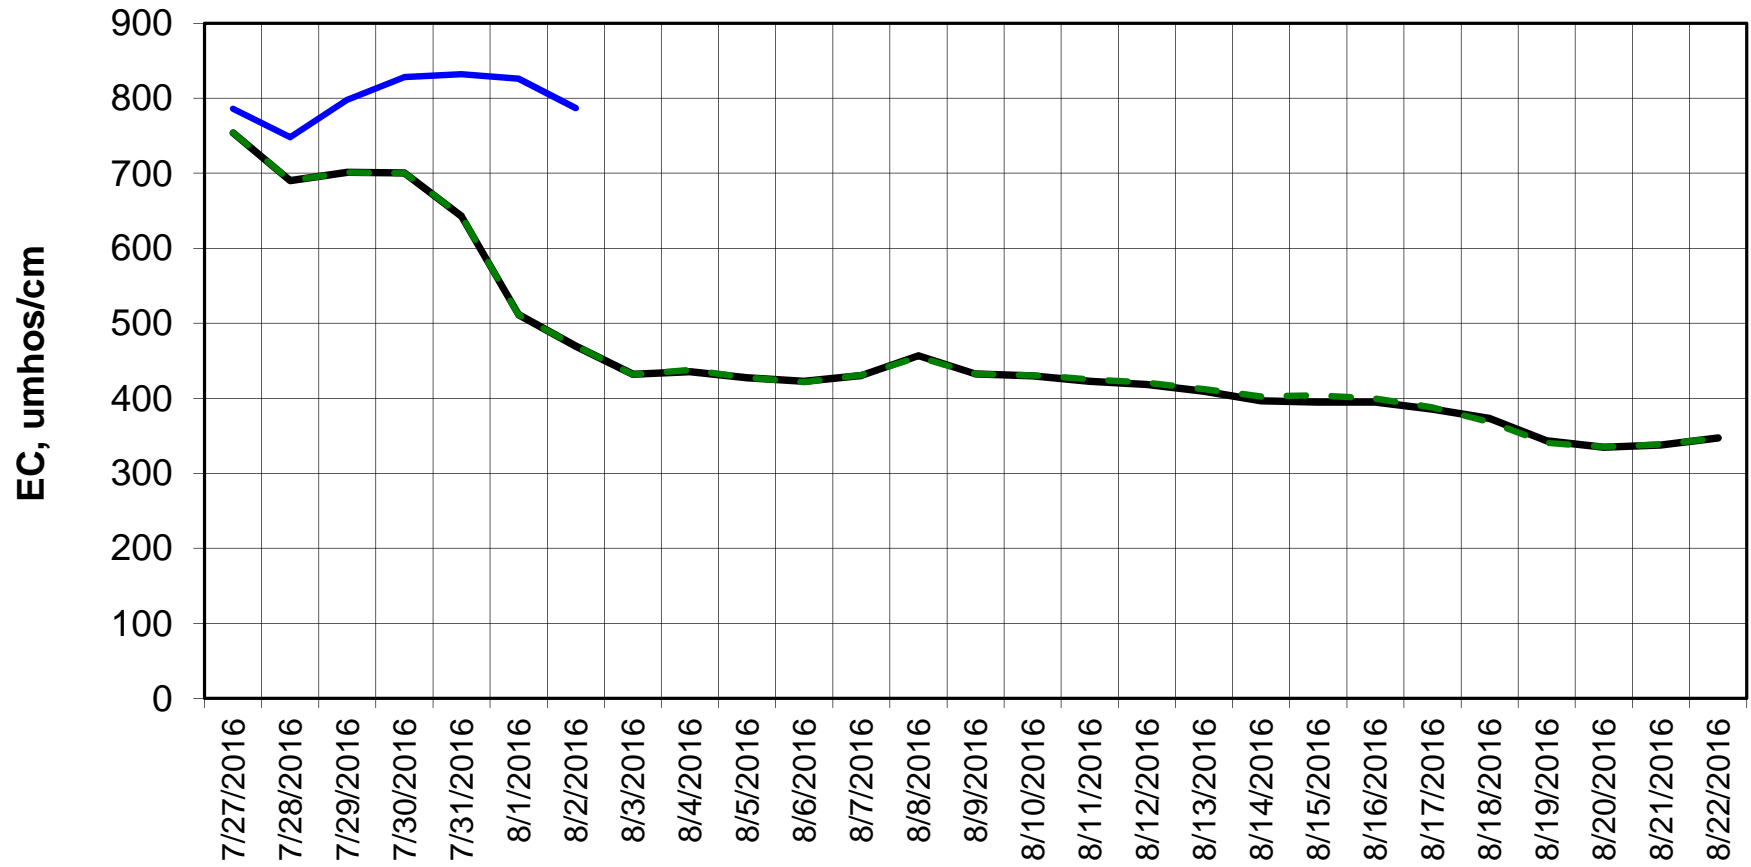

Forecasted Daily EC @ Holland Ct

Simulation Period 7/27/2016 thru 8/22/2016

Forecasted Daily EC @ Old River near Middle River

Simulation Period 7/27/2016 thru 8/22/2016

Forecasted Daily EC @ San Joaquin River at Brandt Bridge

Simulation Period 7/27/2016 thru 8/22/2016

Forecasted Daily EC @ Old River at Tracy Road

Simulation Period 7/27/2016 thru 8/22/2016

Forecasted Daily EC @ Jersey Point

Simulation Period 7/27/2016 thru 8/22/2016