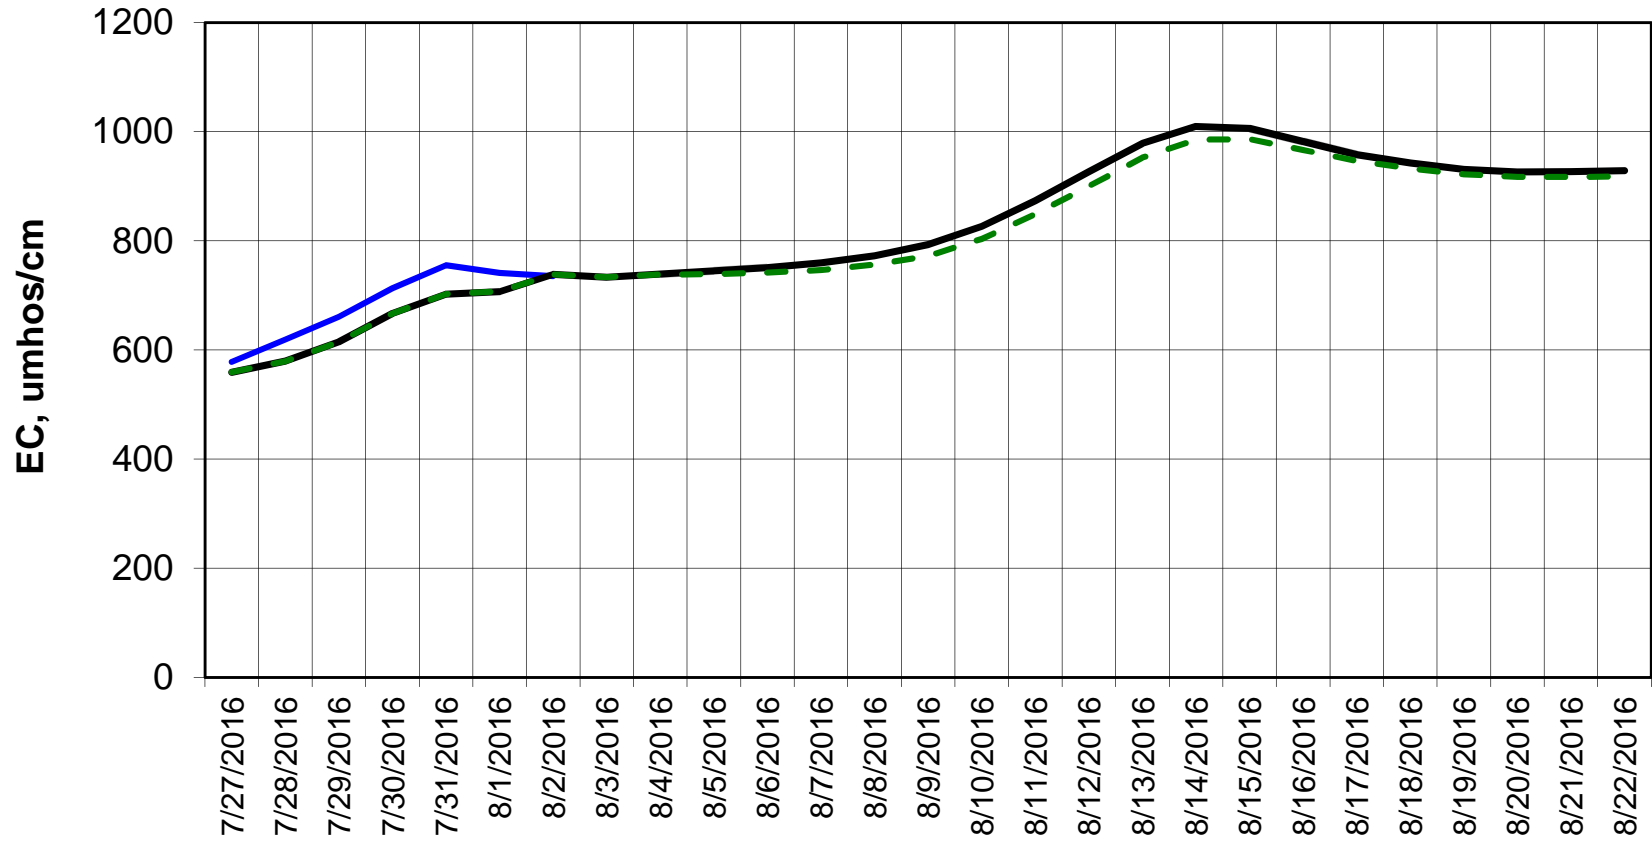

Simulation Period 7/27/2016 thru 8/22/2016

Forecasted Daily EC @ Old River at Tracy Road

Simulation Period 7/27/2016 thru 8/22/2016

Forecasted Daily EC @ Jersey Point

Simulation Period 7/27/2016 thru 8/22/2016

Forecasted Daily EC @ Bethel

Simulation Period 7/27/2016 thru 8/22/2016