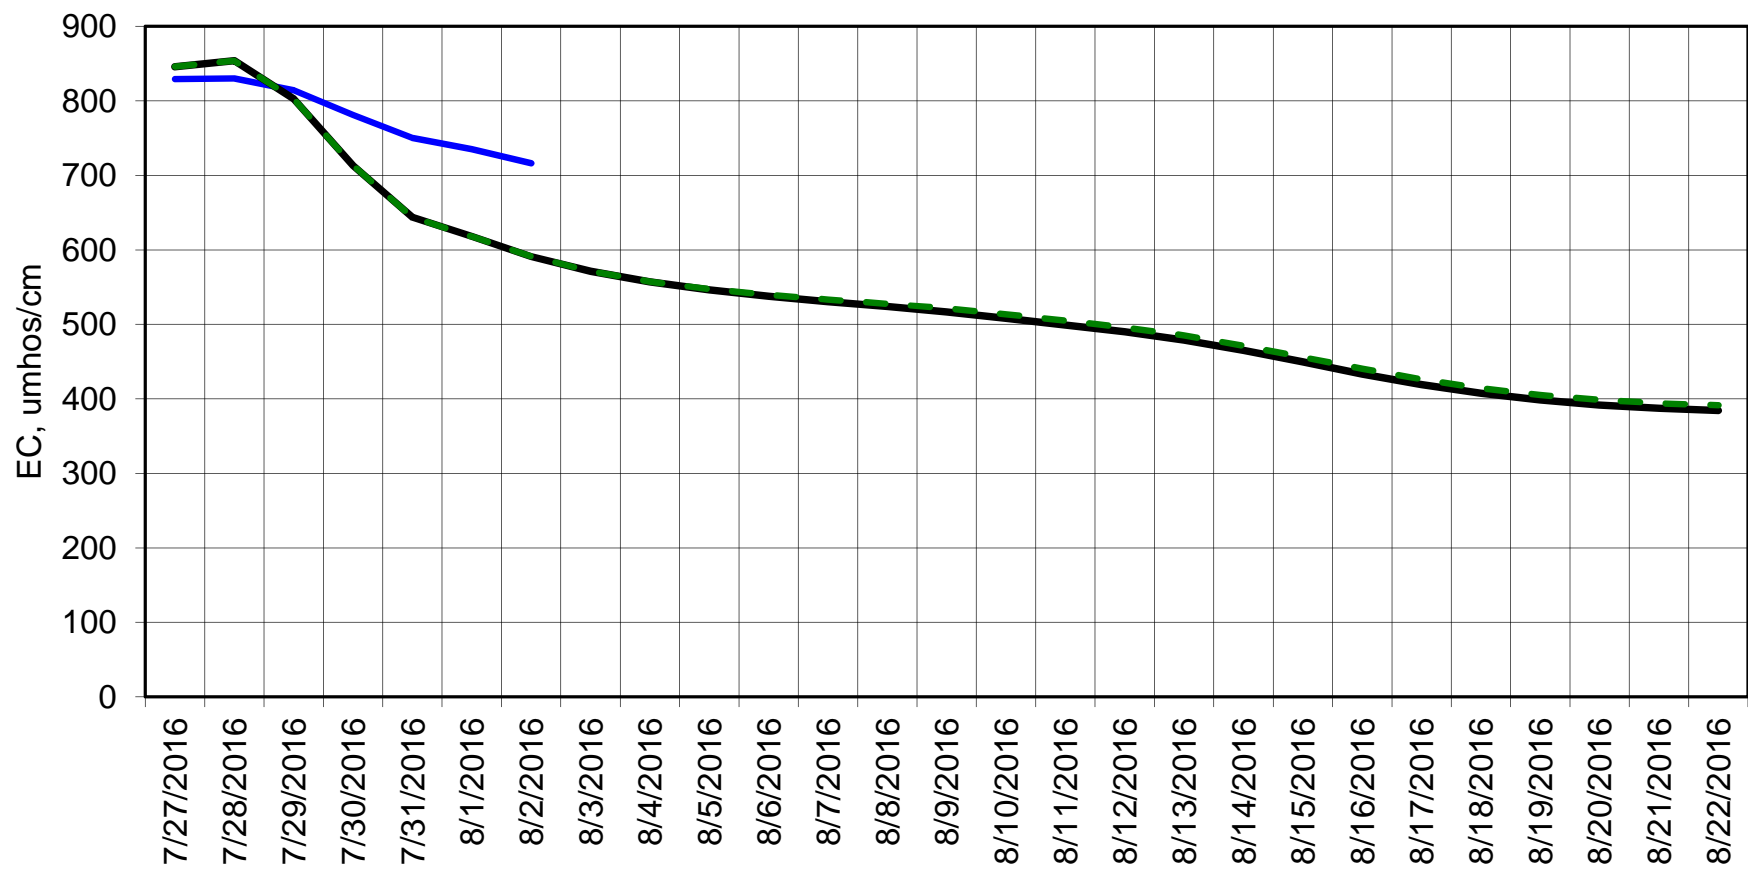

Forecasted Daily EC @ Holland Ct

Simulation Period 7/27/2016 thru 8/22/2016

Forecasted Daily EC @ Old River near Middle River

Simulation Period 7/27/2016 thru 8/22/2016

Forecasted Daily EC @ San Joaquin River at Brandt Bridge

Simulation Period 7/27/2016 thru 8/22/2016

Forecasted Daily EC @ Old River at Tracy Road

Simulation Period 7/27/2016 thru 8/22/2016

Forecasted Daily EC @ Jersey Point

Simulation Period 7/27/2016 thru 8/22/2016