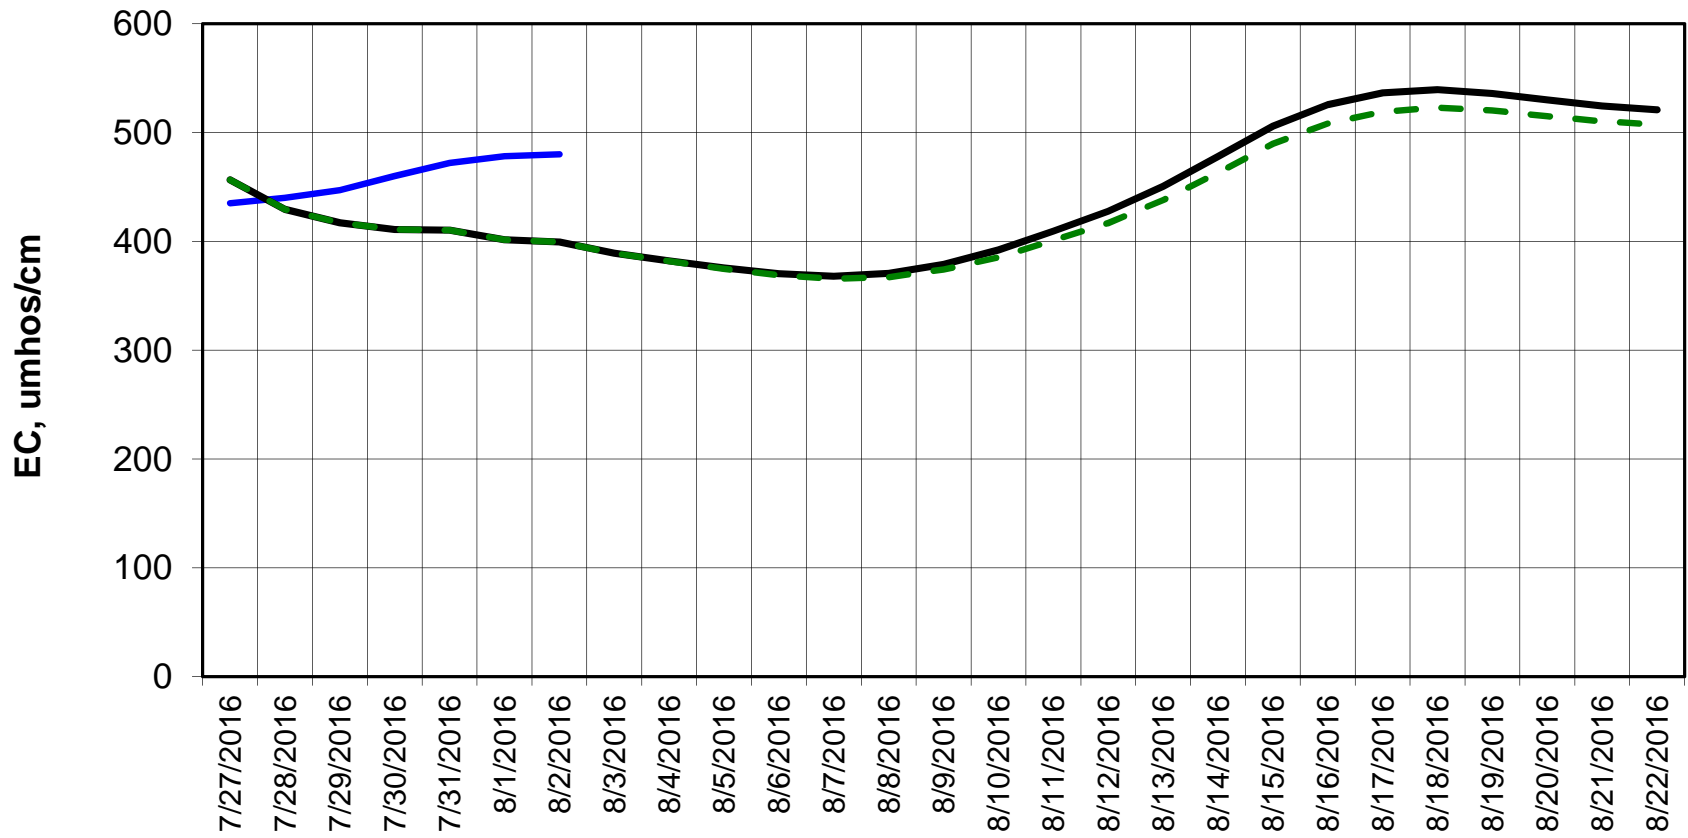

Simulation Period 7/27/2016 thru 8/22/2016

Forecasted Daily EC @ Old River at Tracy Road

Simulation Period 7/27/2016 thru 8/22/2016

Forecasted Daily EC @ Jersey Point

Simulation Period 7/27/2016 thru 8/22/2016

Forecasted Daily EC @ Bethel

Simulation Period 7/27/2016 thru 8/22/2016