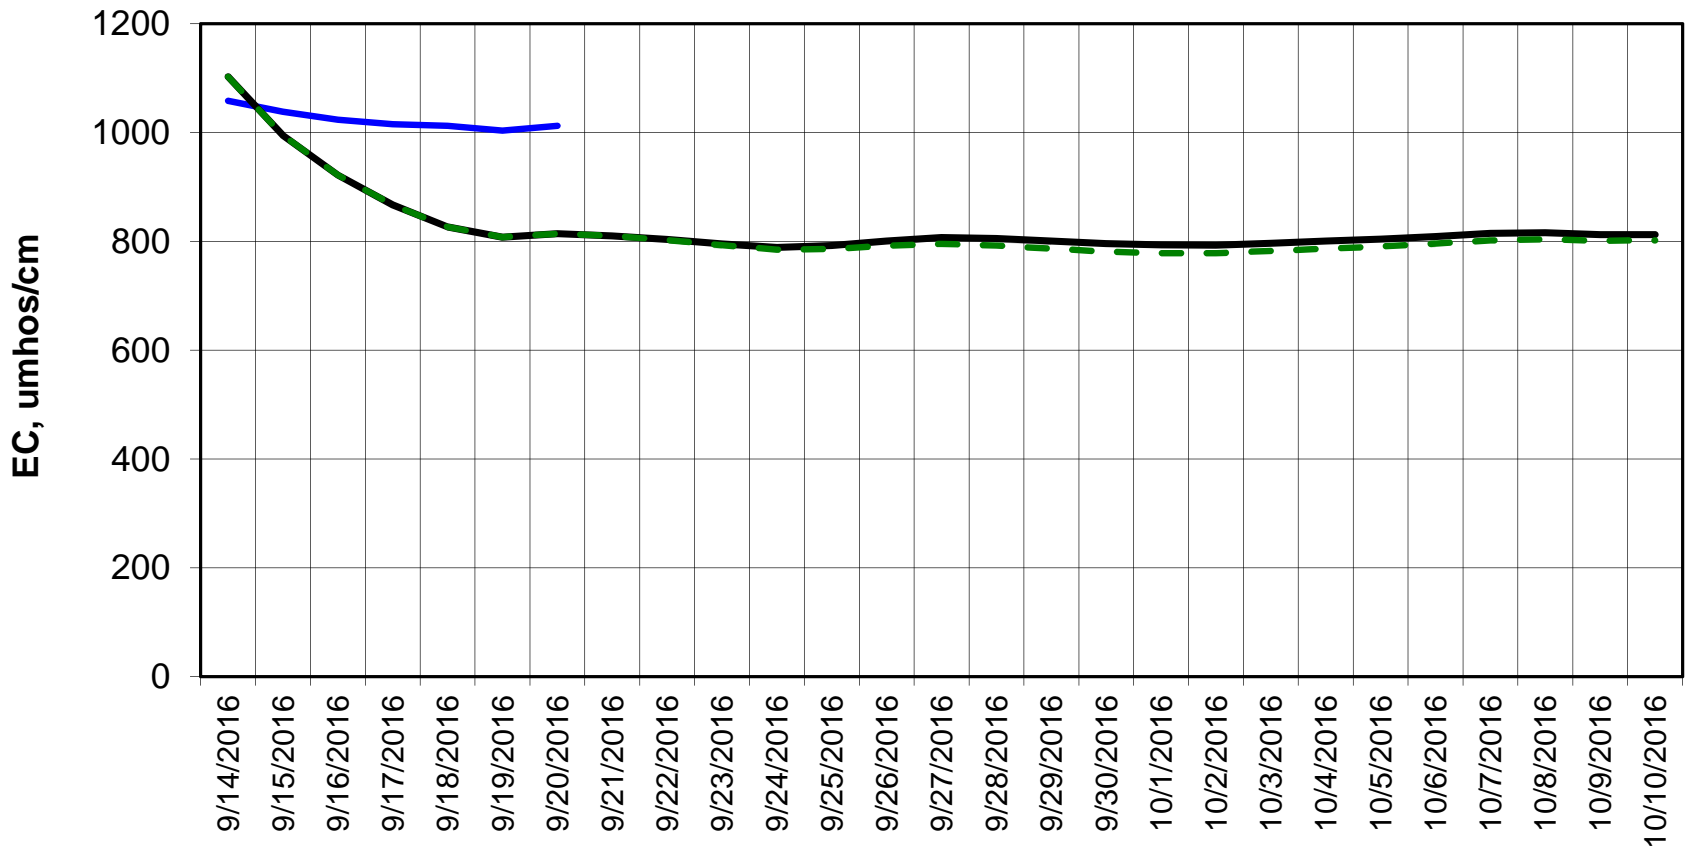

Simulation Period 9/14/2016 thru 10/10/2016

Forecasted Daily EC @ Old River at Tracy Road

Simulation Period 9/14/2016 thru 10/10/2016

Forecasted Daily EC @ Jersey Point

Simulation Period 9/14/2016 thru 10/10/2016

Forecasted Daily EC @ Bethel

Simulation Period 9/14/2016 thru 10/10/2016