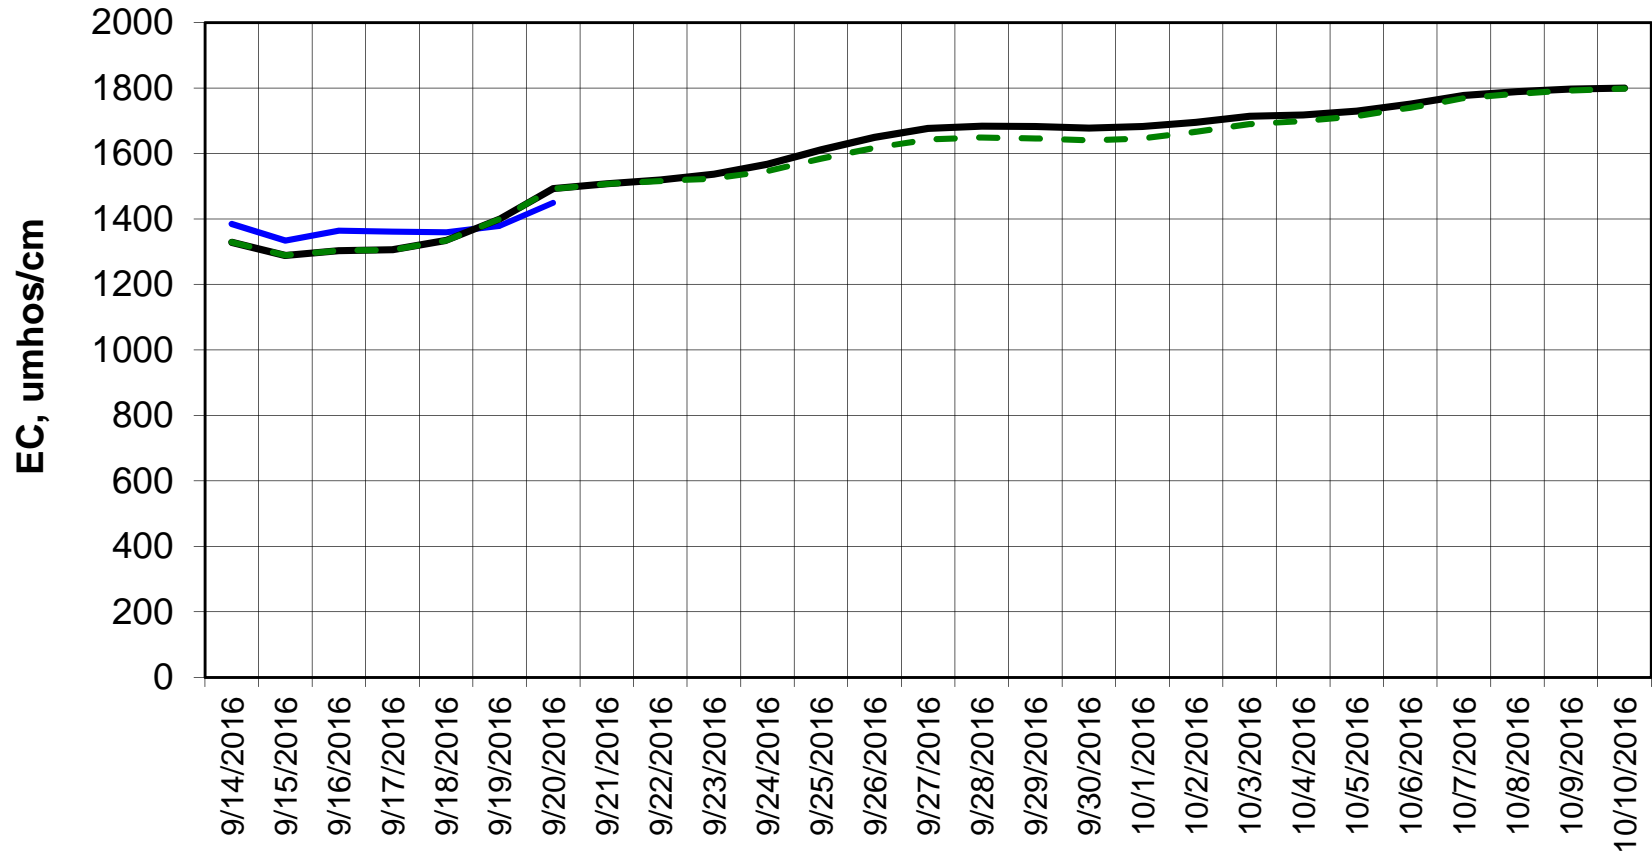

Simulation Period 9/14/2016 thru 10/10/2016

Forecasted Daily EC @ Old River at Tracy Road

Simulation Period 9/14/2016 thru 10/10/2016

Forecasted Daily EC @ Jersey Point

Simulation Period 9/14/2016 thru 10/10/2016

Forecasted Daily EC @ Bethel

Simulation Period 9/14/2016 thru 10/10/2016