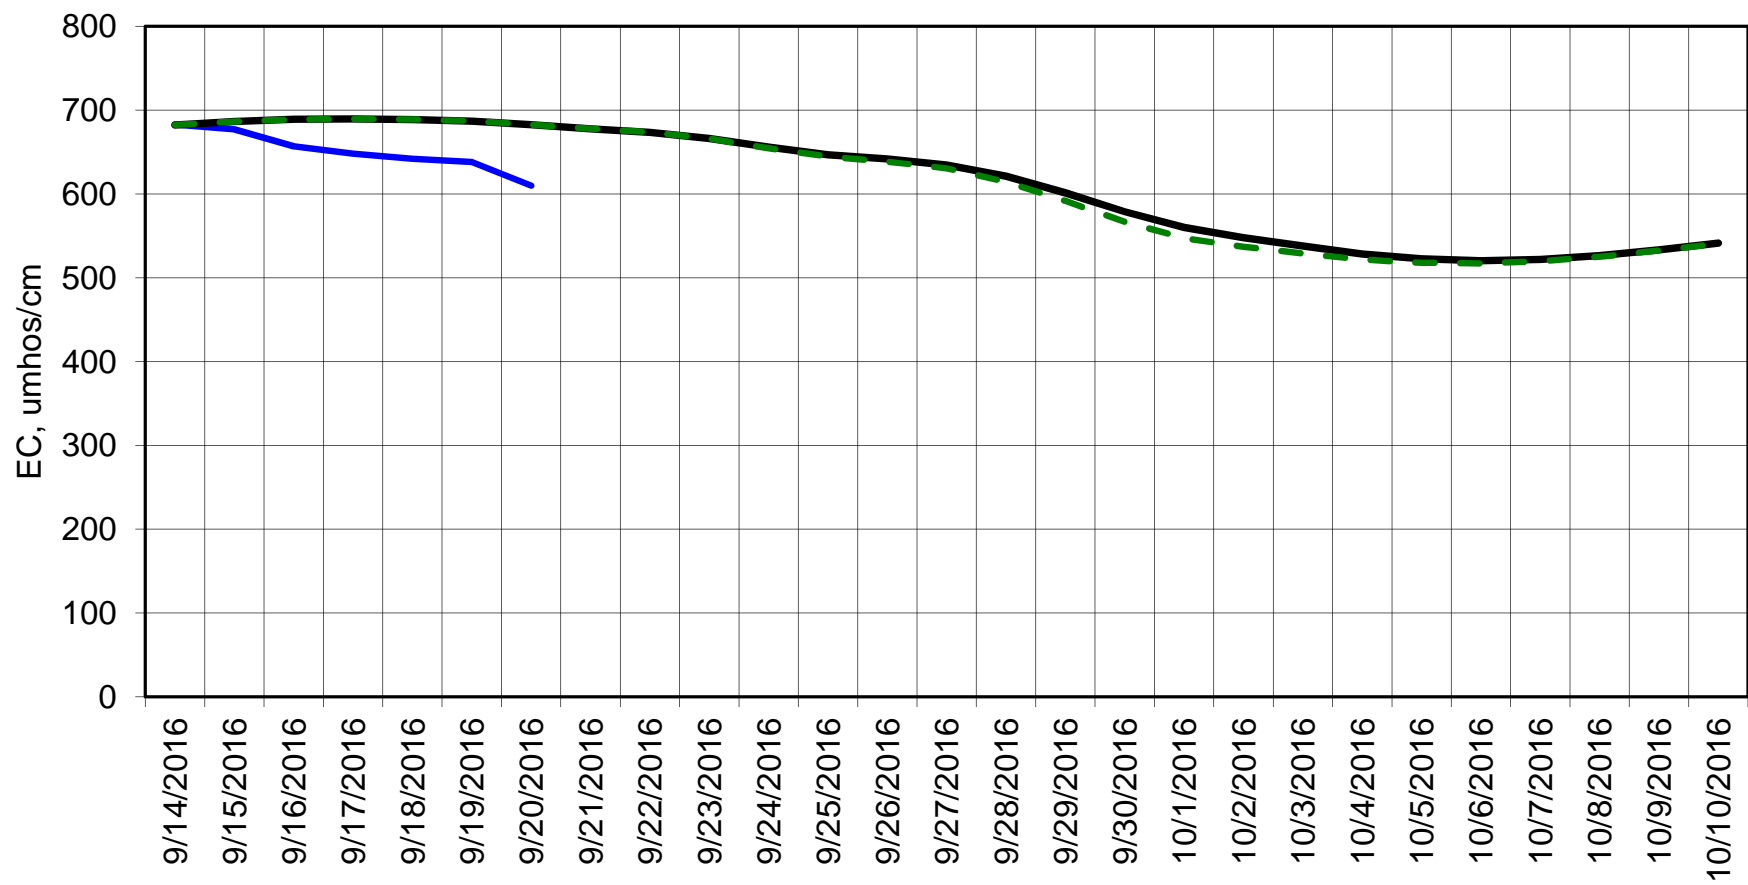

Forecasted Daily EC @ Holland Ct

Simulation Period 9/14/2016 thru 10/10/2016

Forecasted Daily EC @ Old River near Middle River

Simulation Period 9/14/2016 thru 10/10/2016

Forecasted Daily EC @ San Joaquin River at Brandt Bridge

Simulation Period 9/14/2016 thru 10/10/2016

Forecasted Daily EC @ Old River at Tracy Road

Simulation Period 9/14/2016 thru 10/10/2016

Forecasted Daily EC @ Jersey Point

Simulation Period 9/14/2016 thru 10/10/2016

Forecasted Daily EC @ Bethel

Simulation Period 9/14/2016 thru 10/10/2016