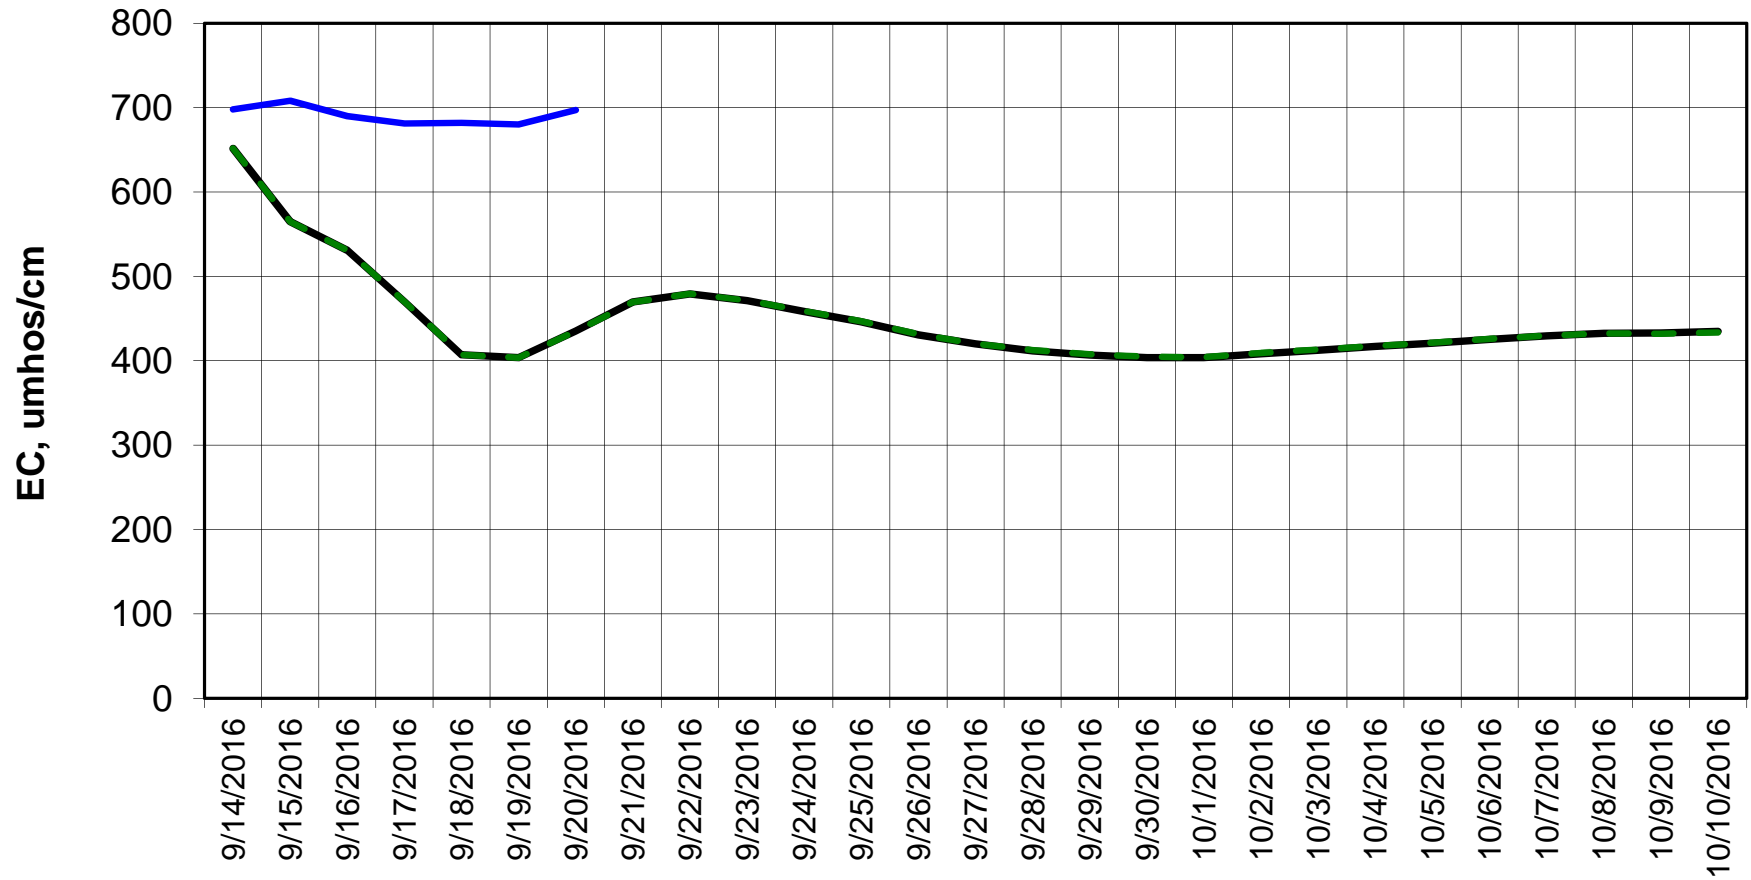

Forecasted Daily EC @ Holland Ct

Simulation Period 9/14/2016 thru 10/10/2016

Forecasted Daily EC @ Old River near Middle River

Simulation Period 9/14/2016 thru 10/10/2016

Forecasted Daily EC @ San Joaquin River at Brandt Bridge

Simulation Period 9/14/2016 thru 10/10/2016

Forecasted Daily EC @ Old River at Tracy Road

Simulation Period 9/14/2016 thru 10/10/2016

Forecasted Daily EC @ Jersey Point

Simulation Period 9/14/2016 thru 10/10/2016