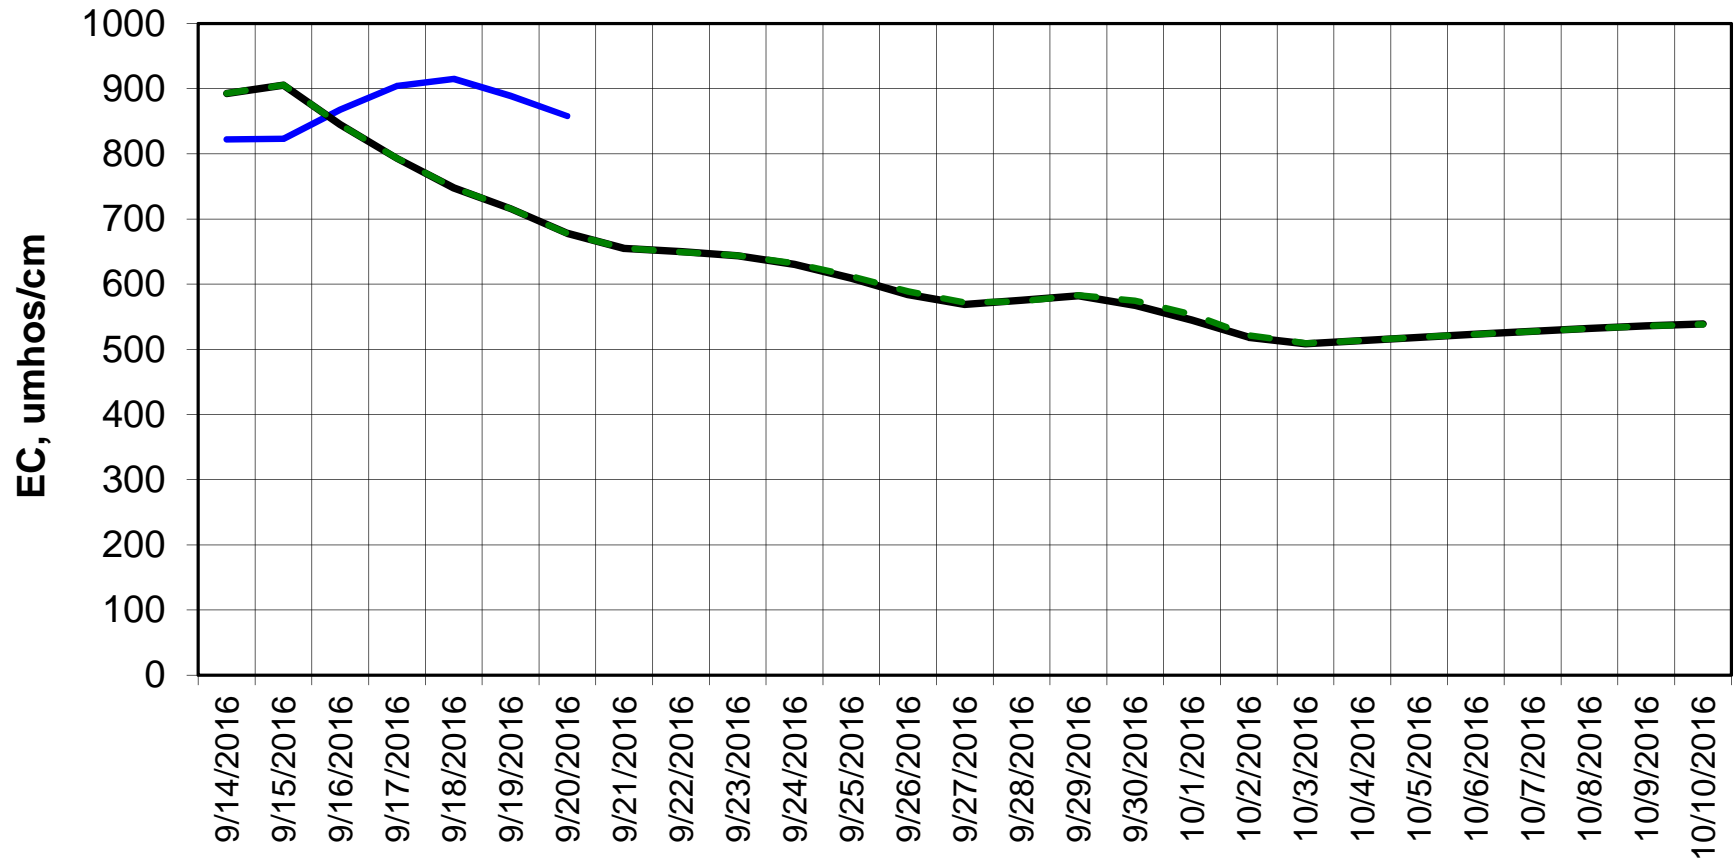

Forecasted Daily EC @ Holland Ct

Simulation Period 9/14/2016 thru 10/10/2016

Forecasted Daily EC @ Old River near Middle River

Simulation Period 9/14/2016 thru 10/10/2016

Forecasted Daily EC @ San Joaquin River at Brandt Bridge

Simulation Period 9/14/2016 thru 10/10/2016

Forecasted Daily EC @ Old River at Tracy Road

Simulation Period 9/14/2016 thru 10/10/2016

Forecasted Daily EC @ Jersey Point

Simulation Period 9/14/2016 thru 10/10/2016