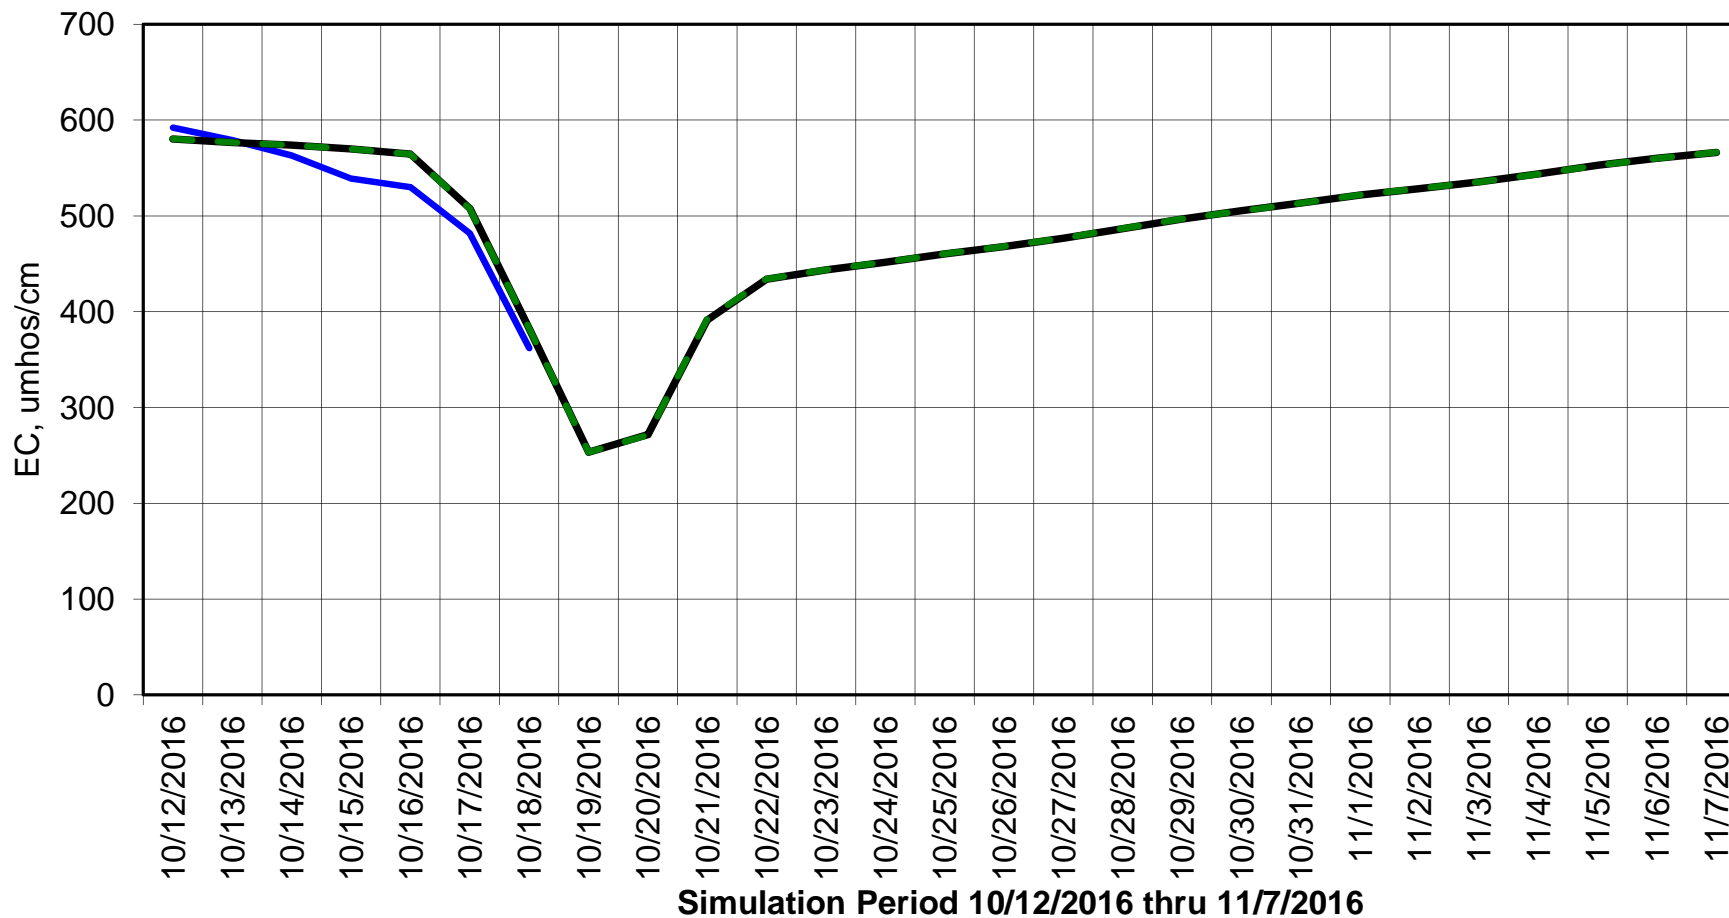

Forecasted Daily EC @ Holland Ct

Forecasted Daily EC @ Old River near Middle River

Forecasted Daily EC @ San Joaquin River at Brandt Bridge

— Hist EC — With JPOD — Without JPOD

Forecasted Daily EC @ Old River at Tracy Road

Simulation Period 10/12/2016 thru 11/7/2016

Forecasted Daily EC @ Jersey Point

Simulation Period 10/12/2016 thru 11/7/2016

Forecasted Daily EC @ Bethel

Simulation Period 10/12/2016 thru 11/7/2016