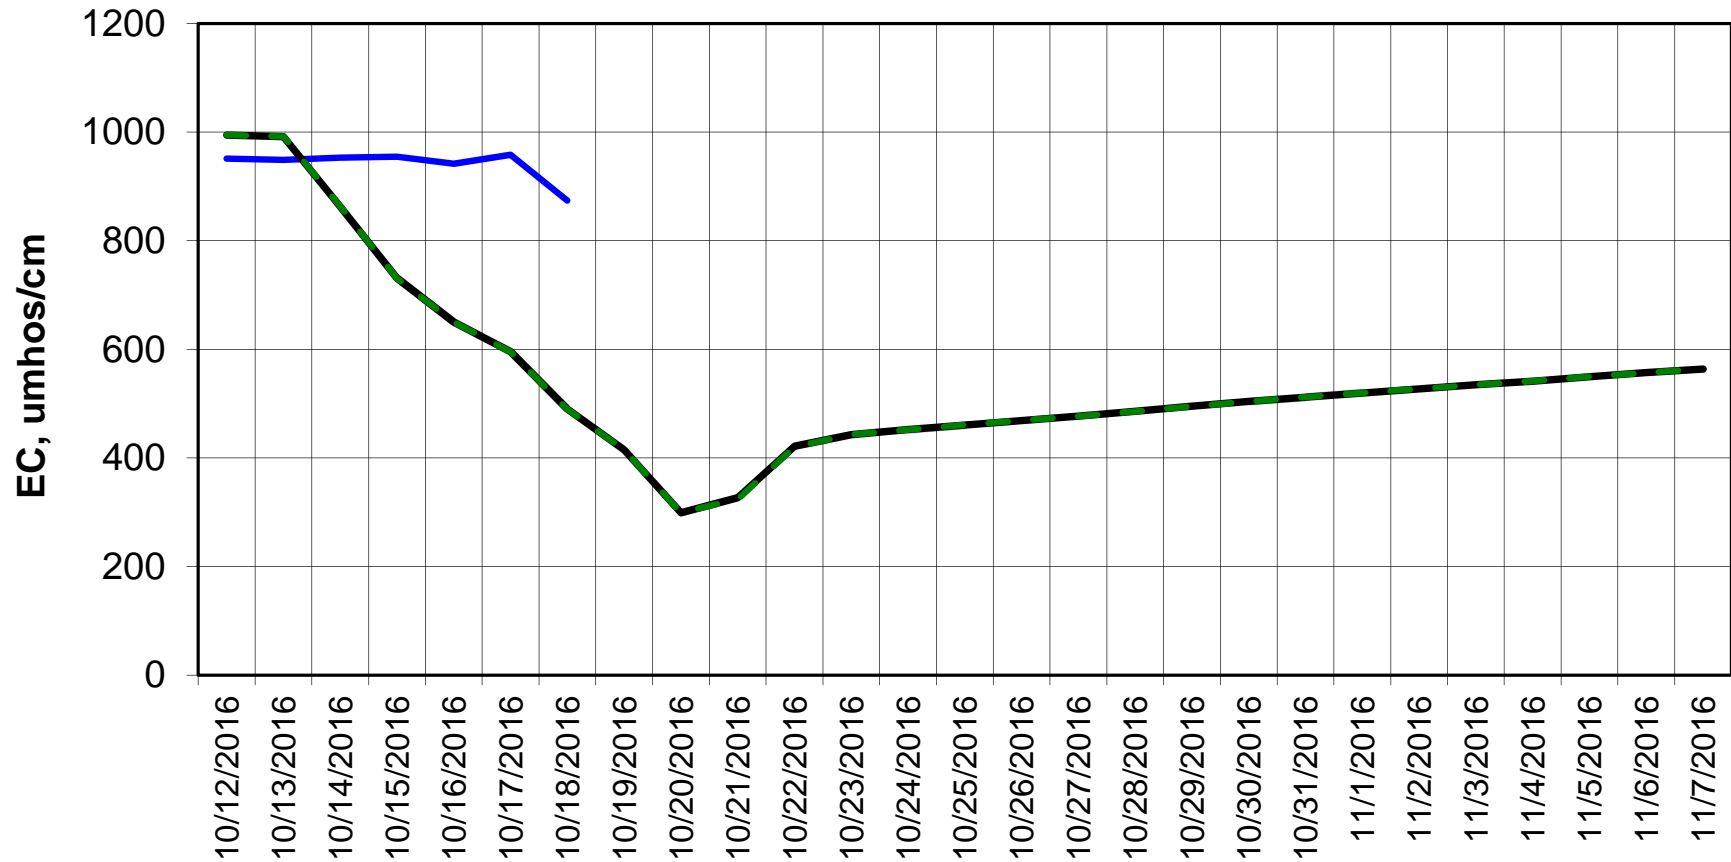

Forecasted Daily EC @ Holland Ct

Forecasted Daily EC @ Old River near Middle River

Forecasted Daily EC @ San Joaquin River at Brandt Bridge

— Hist EC — With JPOD — Without JPOD

Forecasted Daily EC @ Old River at Tracy Road

Simulation Period 10/12/2016 thru 11/7/2016

Forecasted Daily EC @ Jersey Point

Simulation Period 10/12/2016 thru 11/7/2016

Forecasted Daily EC @ Bethel

Simulation Period 10/12/2016 thru 11/7/2016