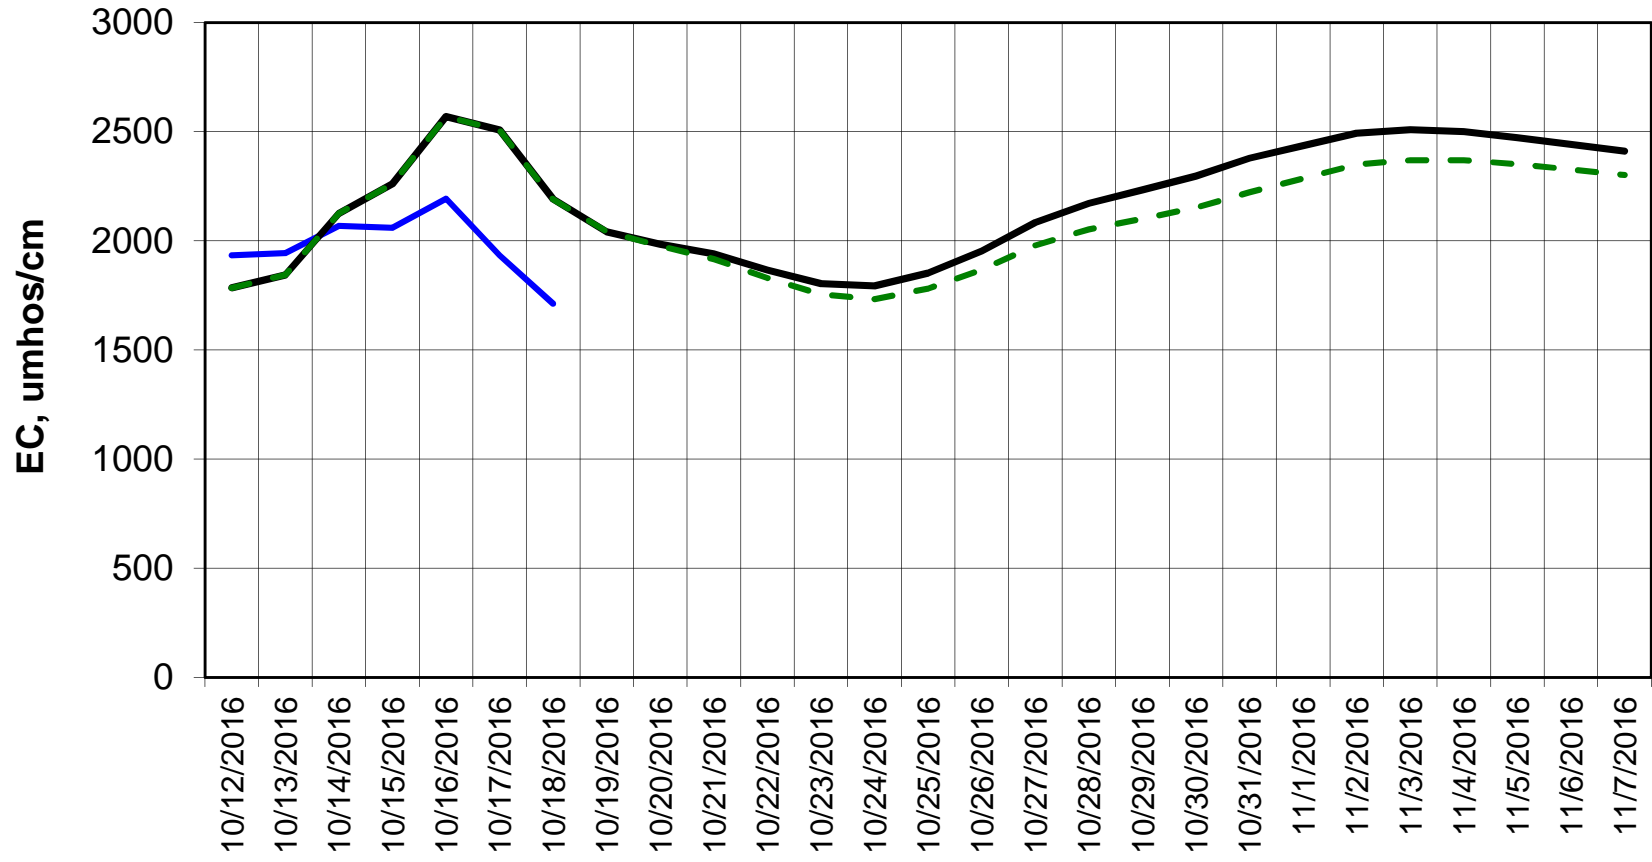

Forecasted Daily EC @ Holland Ct

Forecasted Daily EC @ Old River near Middle River

Forecasted Daily EC @ San Joaquin River at Brandt Bridge

— Hist EC — With JPOD — Without JPOD

Forecasted Daily EC @ Old River at Tracy Road

Simulation Period 10/12/2016 thru 11/7/2016

Forecasted Daily EC @ Jersey Point

Simulation Period 10/12/2016 thru 11/7/2016

Forecasted Daily EC @ Bethel

Simulation Period 10/12/2016 thru 11/7/2016