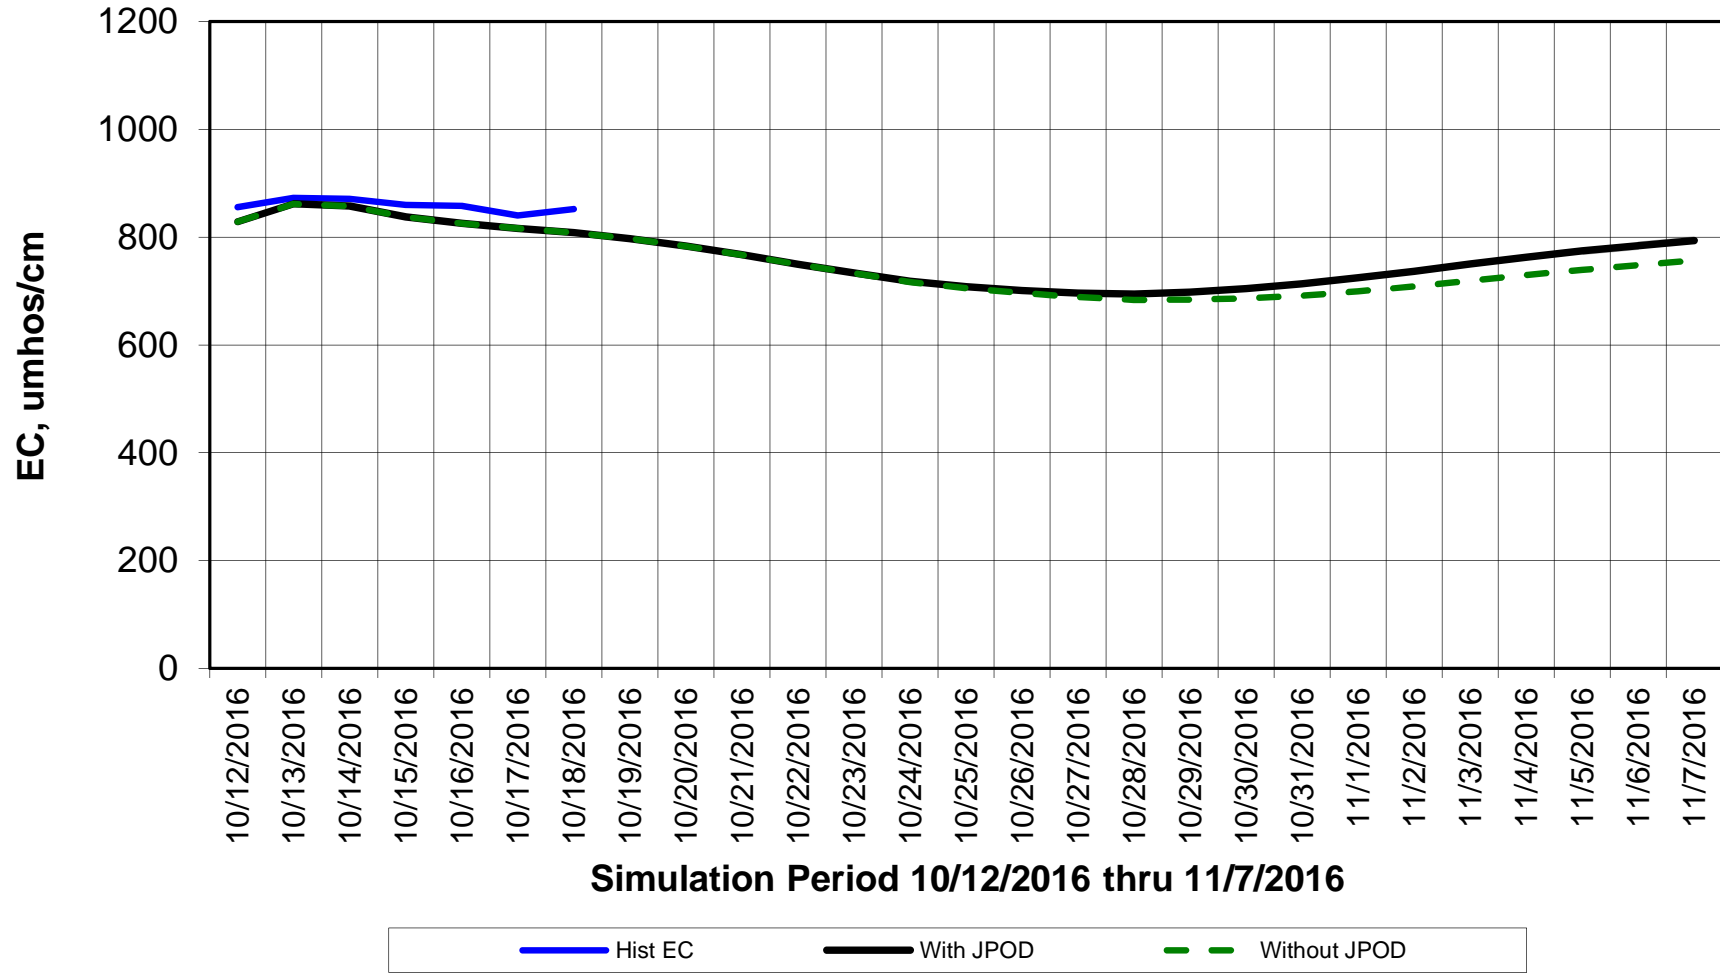

Forecasted Daily EC @ Holland Ct

Forecasted Daily EC @ Old River near Middle River

Forecasted Daily EC @ San Joaquin River at Brandt Bridge

— Hist EC — With JPOD — Without JPOD

Forecasted Daily EC @ Old River at Tracy Road

Simulation Period 10/12/2016 thru 11/7/2016

Forecasted Daily EC @ Jersey Point

Simulation Period 10/12/2016 thru 11/7/2016

Forecasted Daily EC @ Bethel

Simulation Period 10/12/2016 thru 11/7/2016