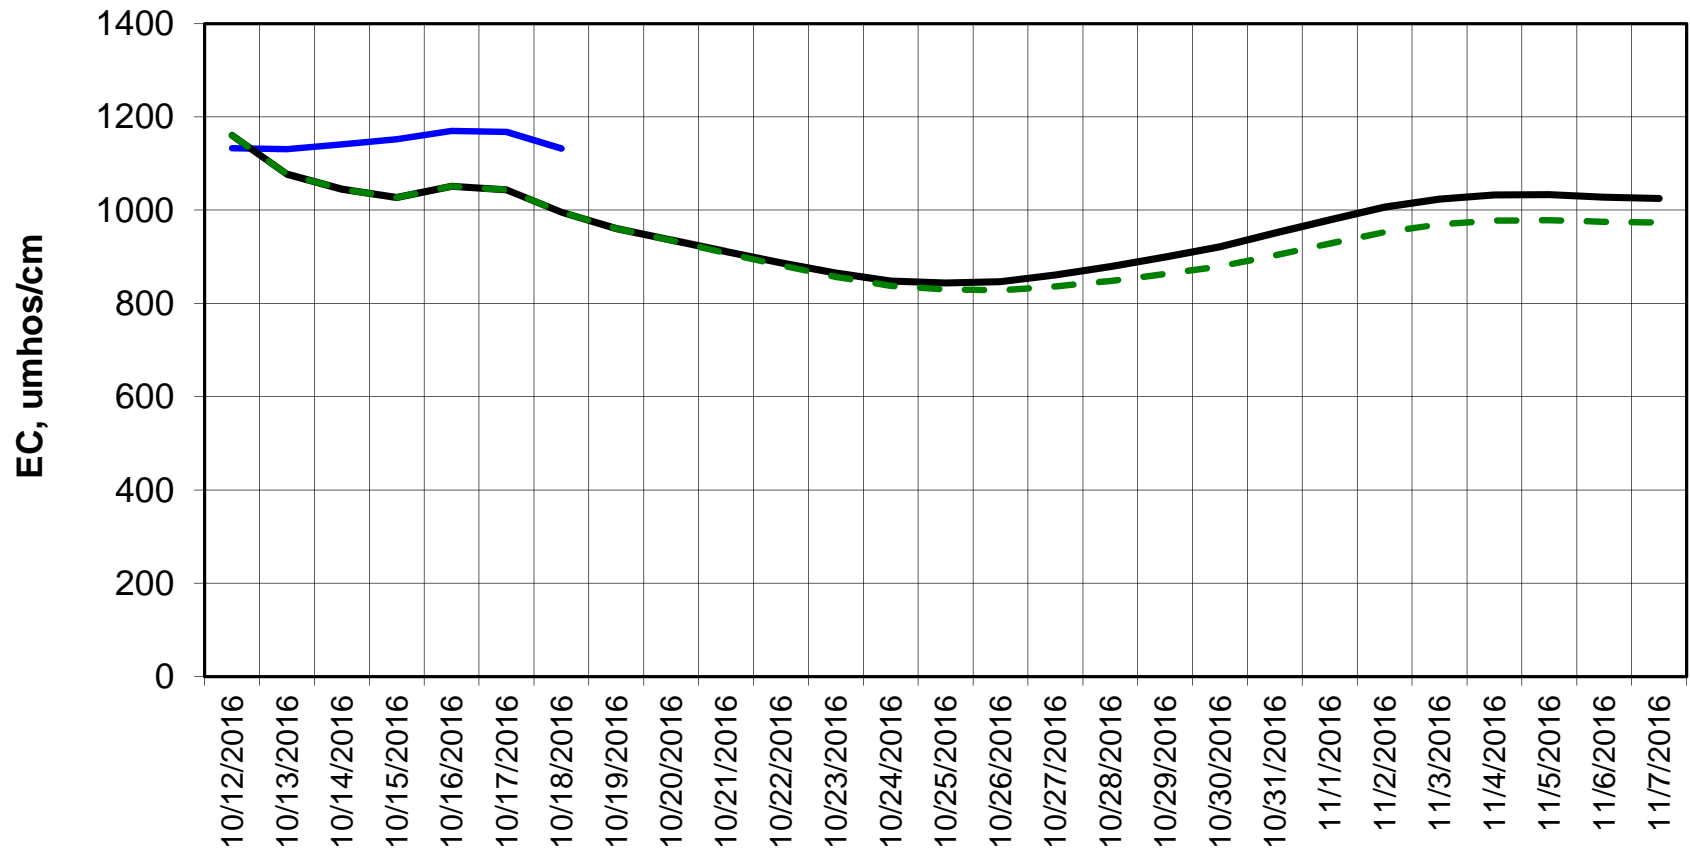

Simulation Period 10/12/2016 thru 11/7/2016

Forecasted Daily EC @ Jersey Point

Simulation Period 10/12/2016 thru 11/7/2016

Forecasted Daily EC @ Bethel

Simulation Period 10/12/2016 thru 11/7/2016