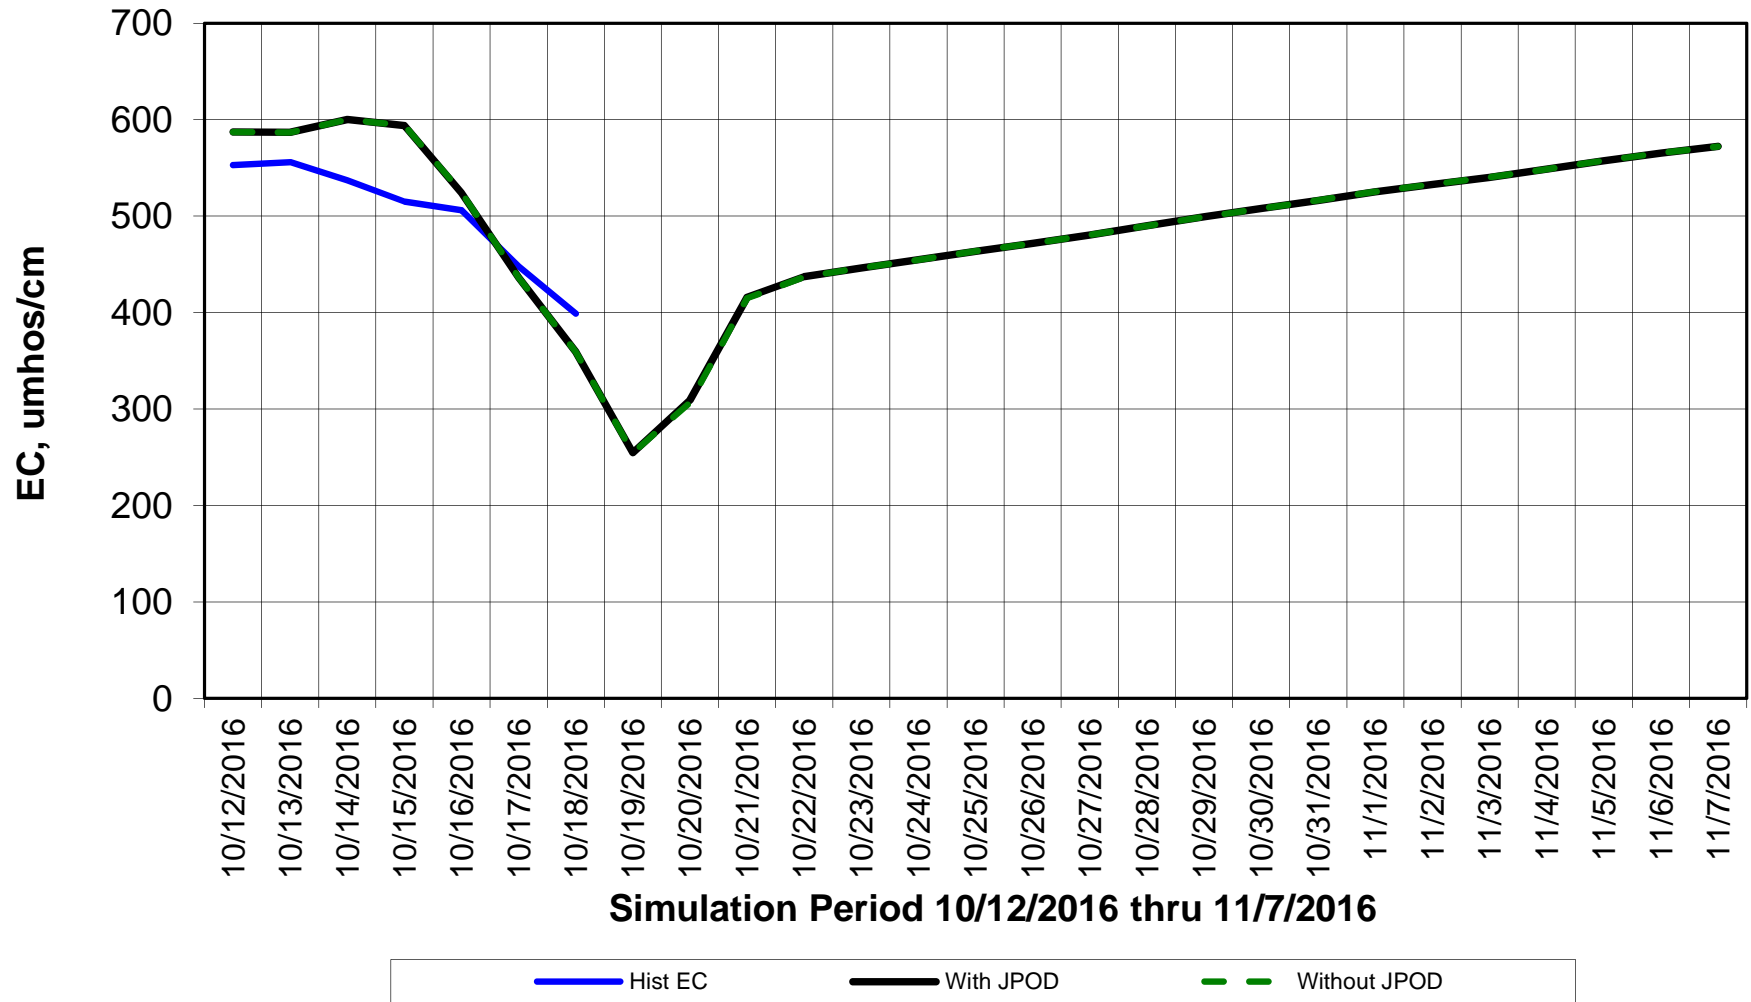

Forecasted Daily EC @ Holland Ct

Forecasted Daily EC @ Old River near Middle River

Forecasted Daily EC @ San Joaquin River at Brandt Bridge

— Hist EC — With JPOD — Without JPOD

Forecasted Daily EC @ Old River at Tracy Road

Simulation Period 10/12/2016 thru 11/7/2016

Forecasted Daily EC @ Jersey Point

Simulation Period 10/12/2016 thru 11/7/2016

Forecasted Daily EC @ Bethel

Simulation Period 10/12/2016 thru 11/7/2016