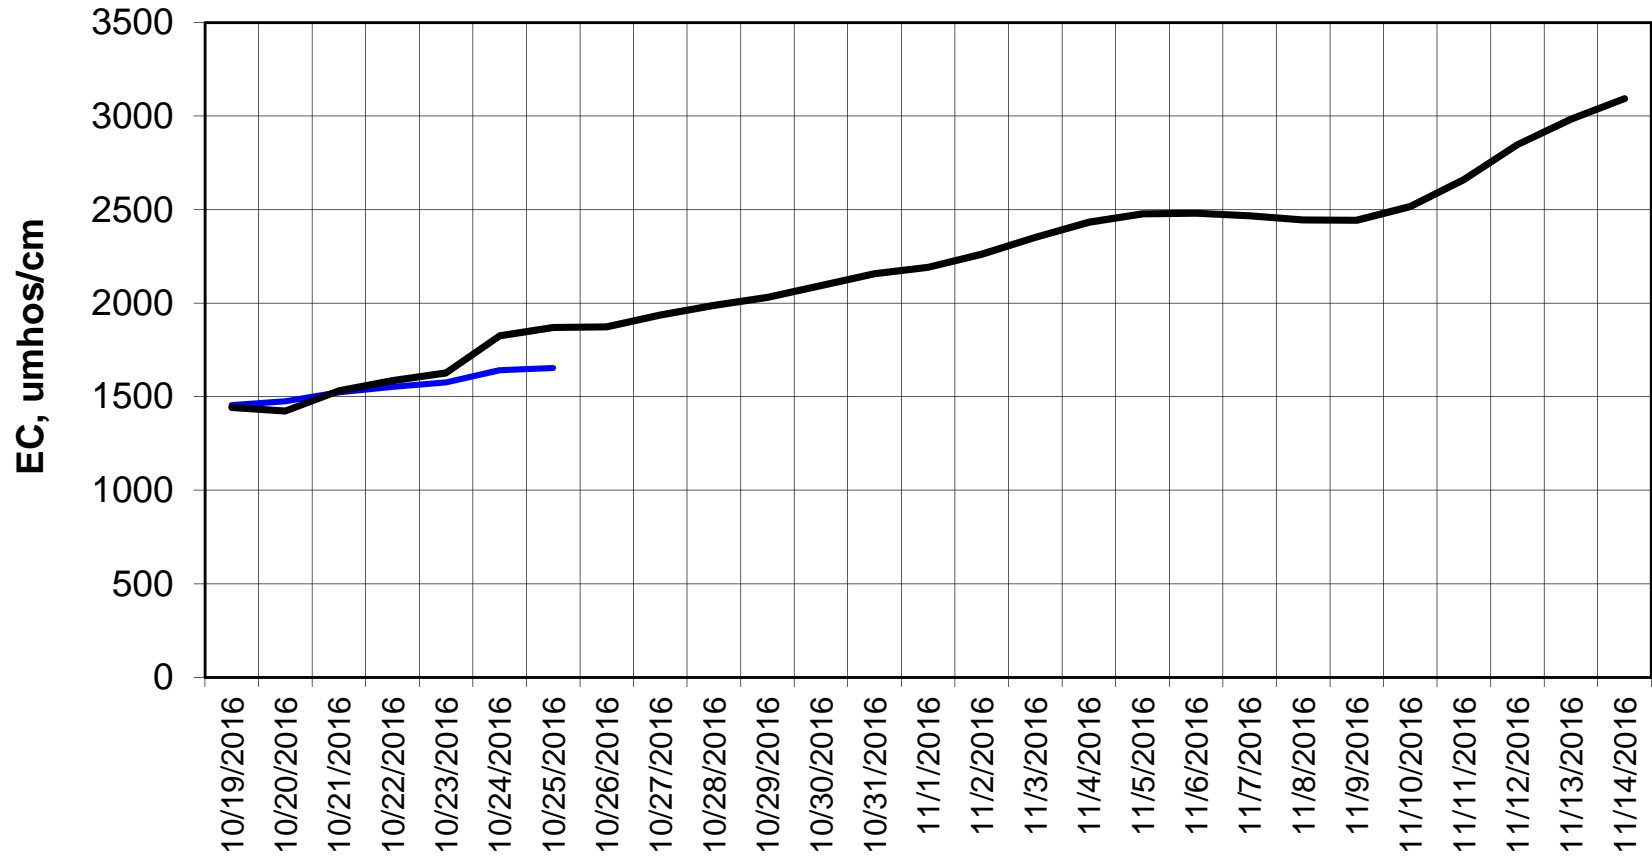

Forecasted Daily EC @ Jersey Point