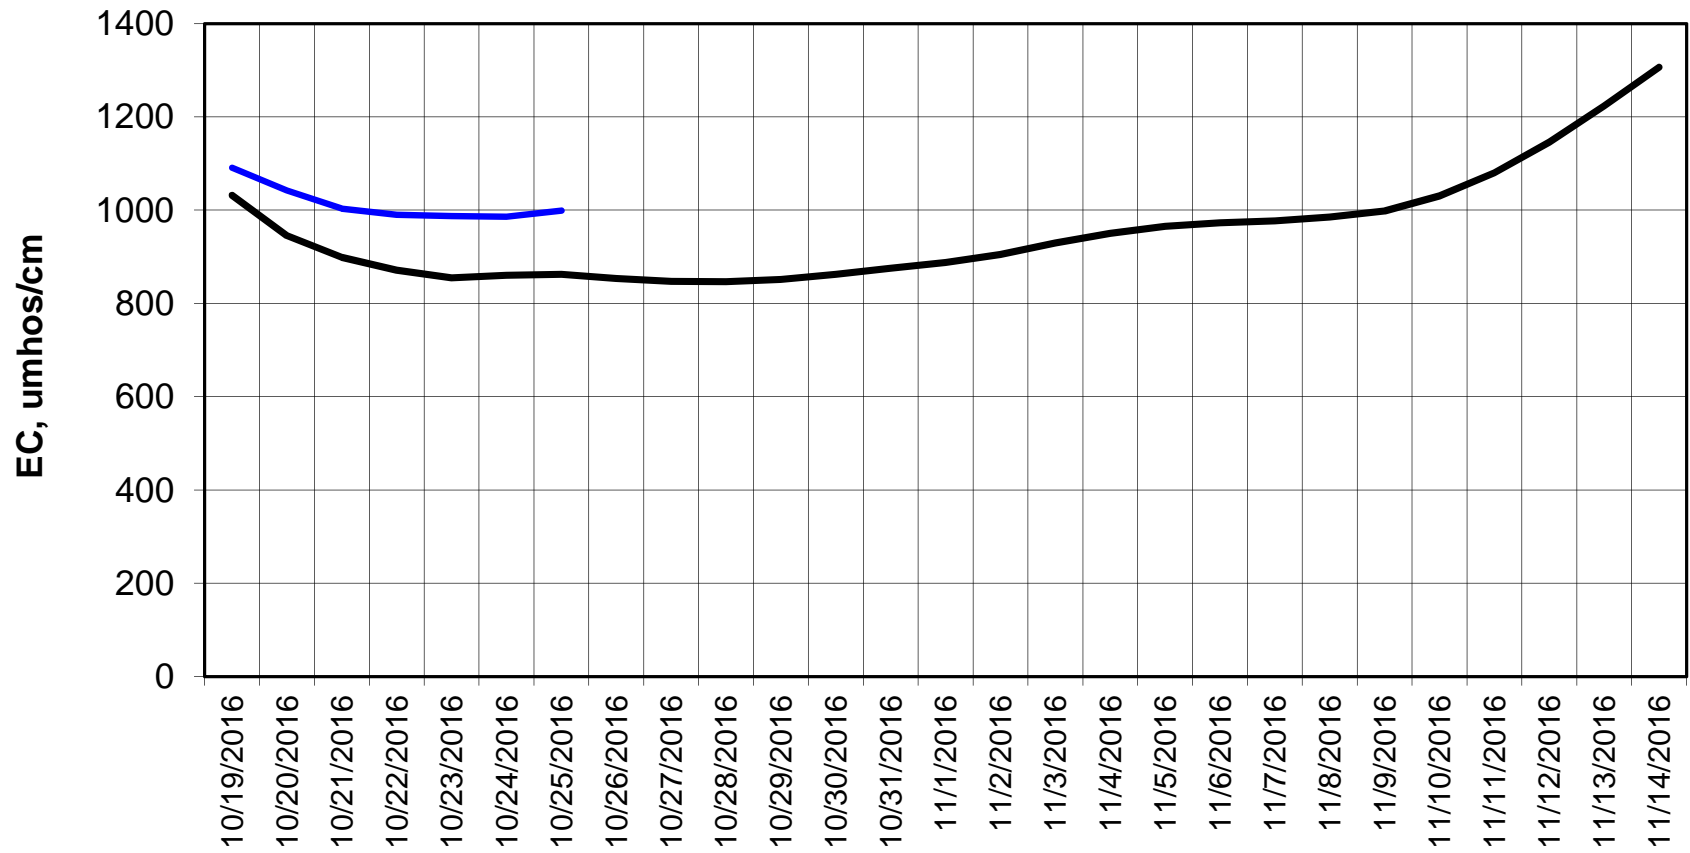

Forecasted Daily EC @ Bethel