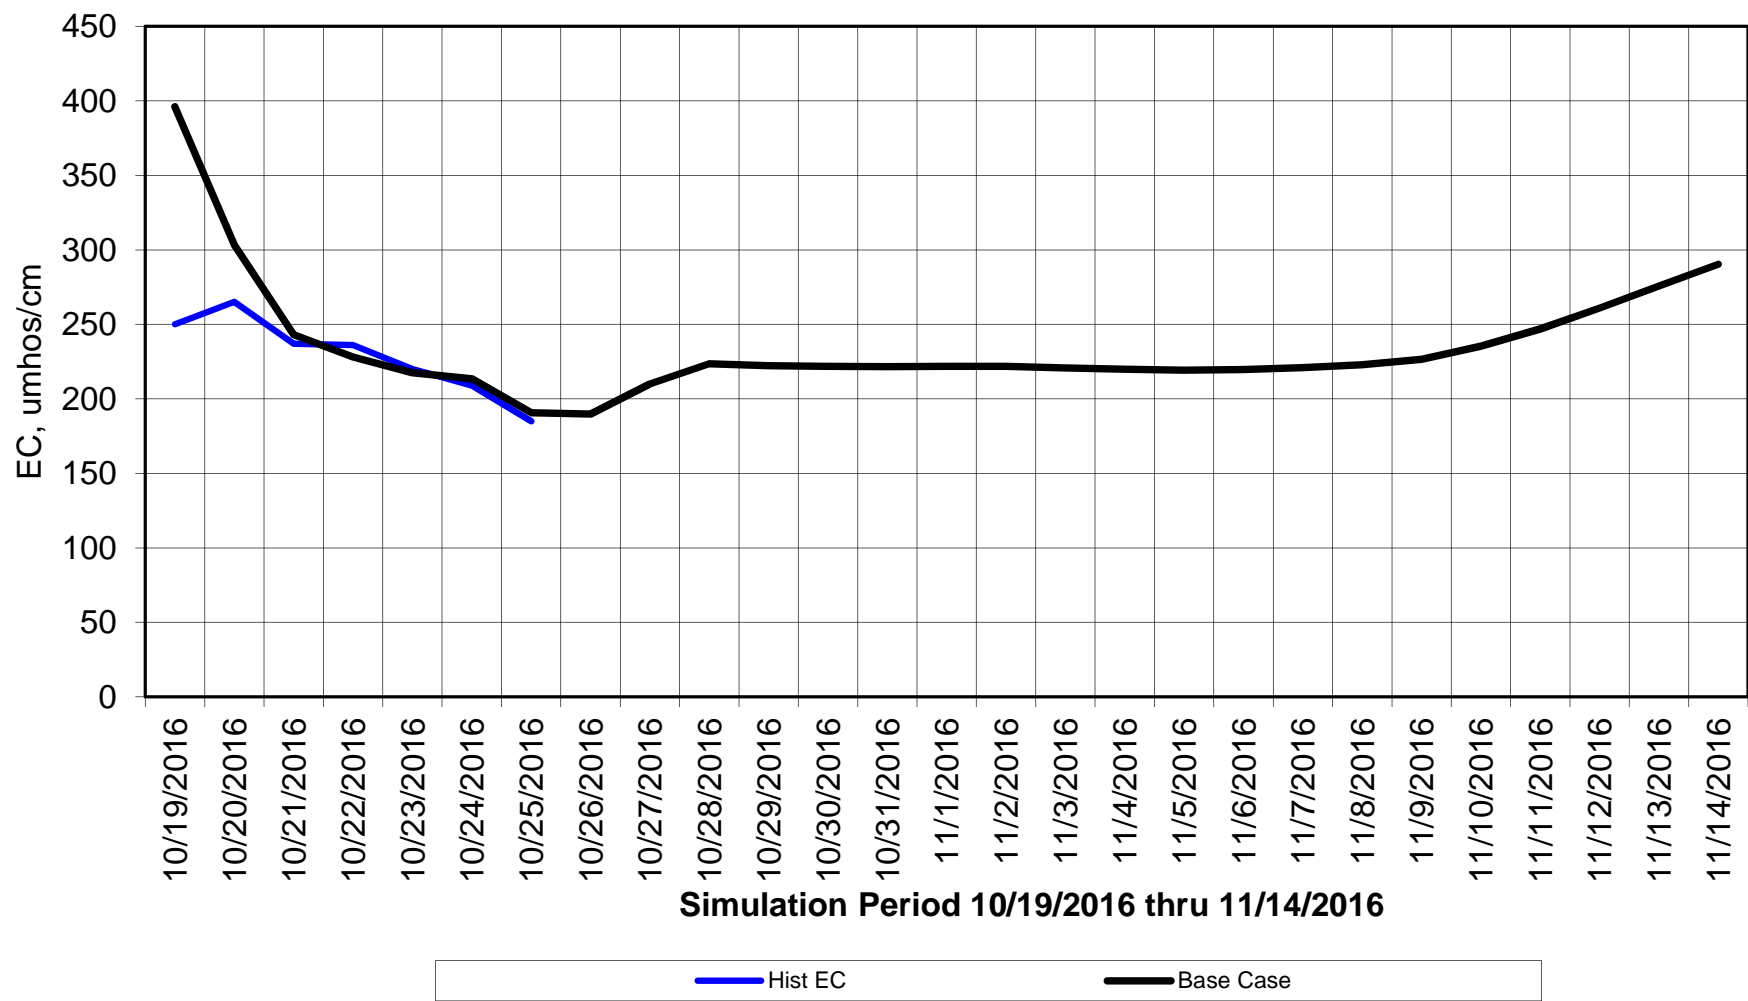

Forecasted Daily EC @ San Joaquin River at Brandt Bridge