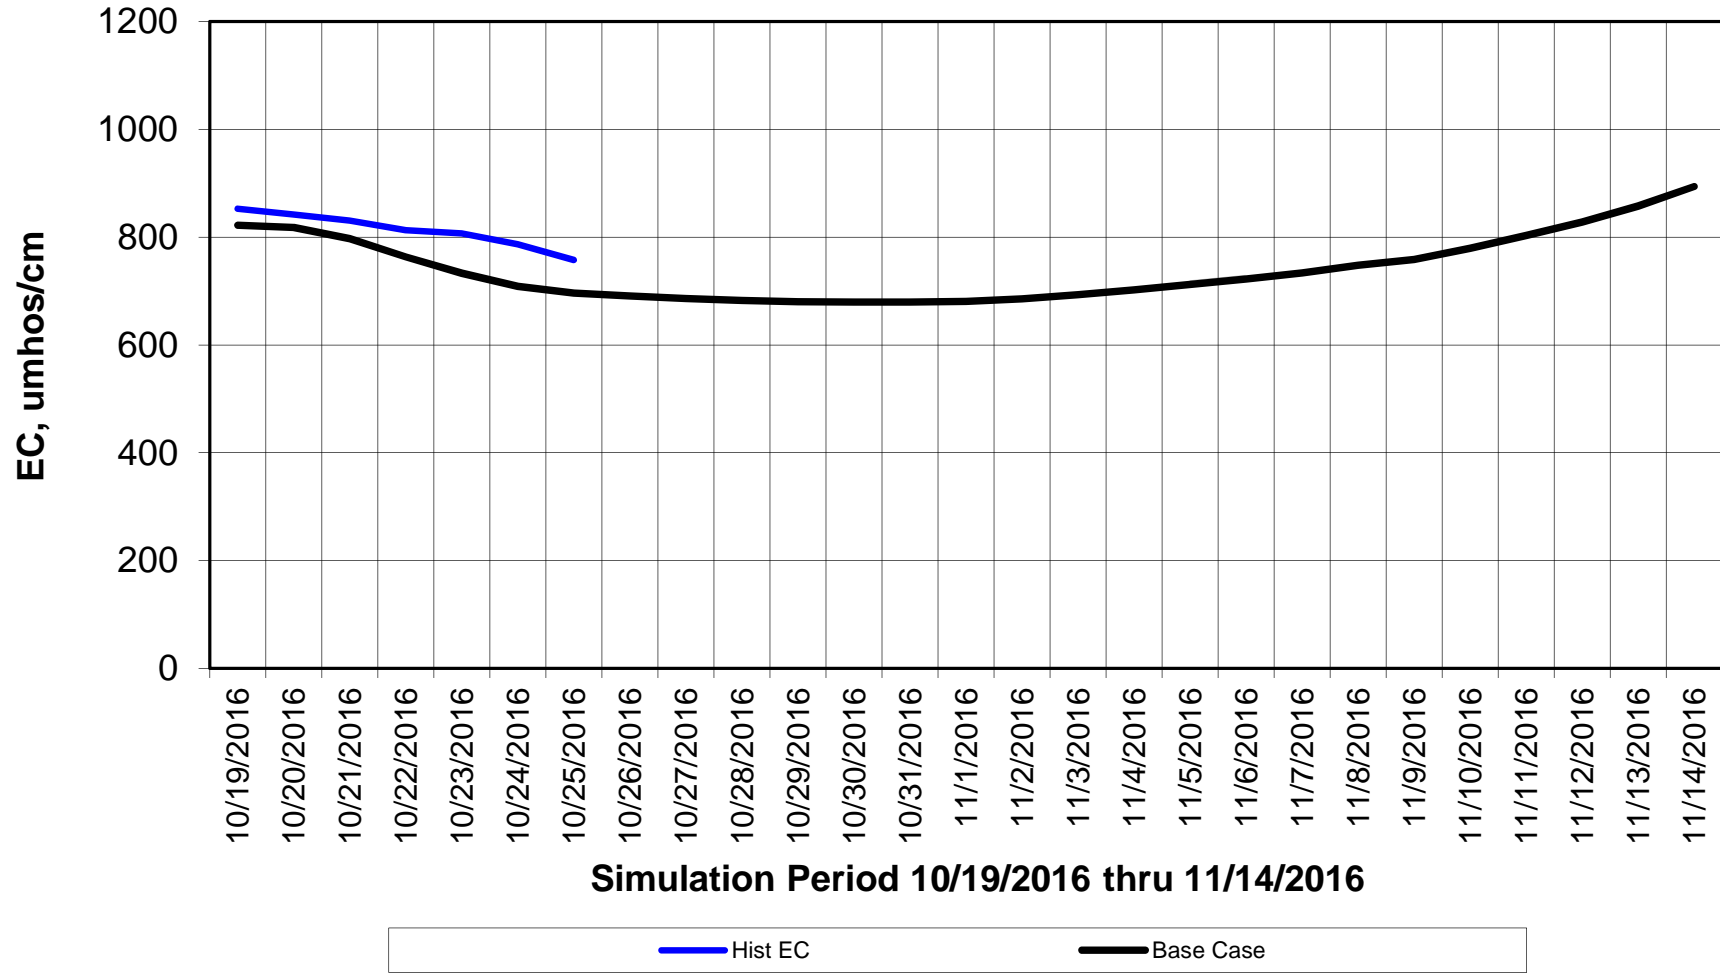

### Forecasted Daily EC @ Holland Ct

### Forecasted Daily EC @ Old River near Middle River