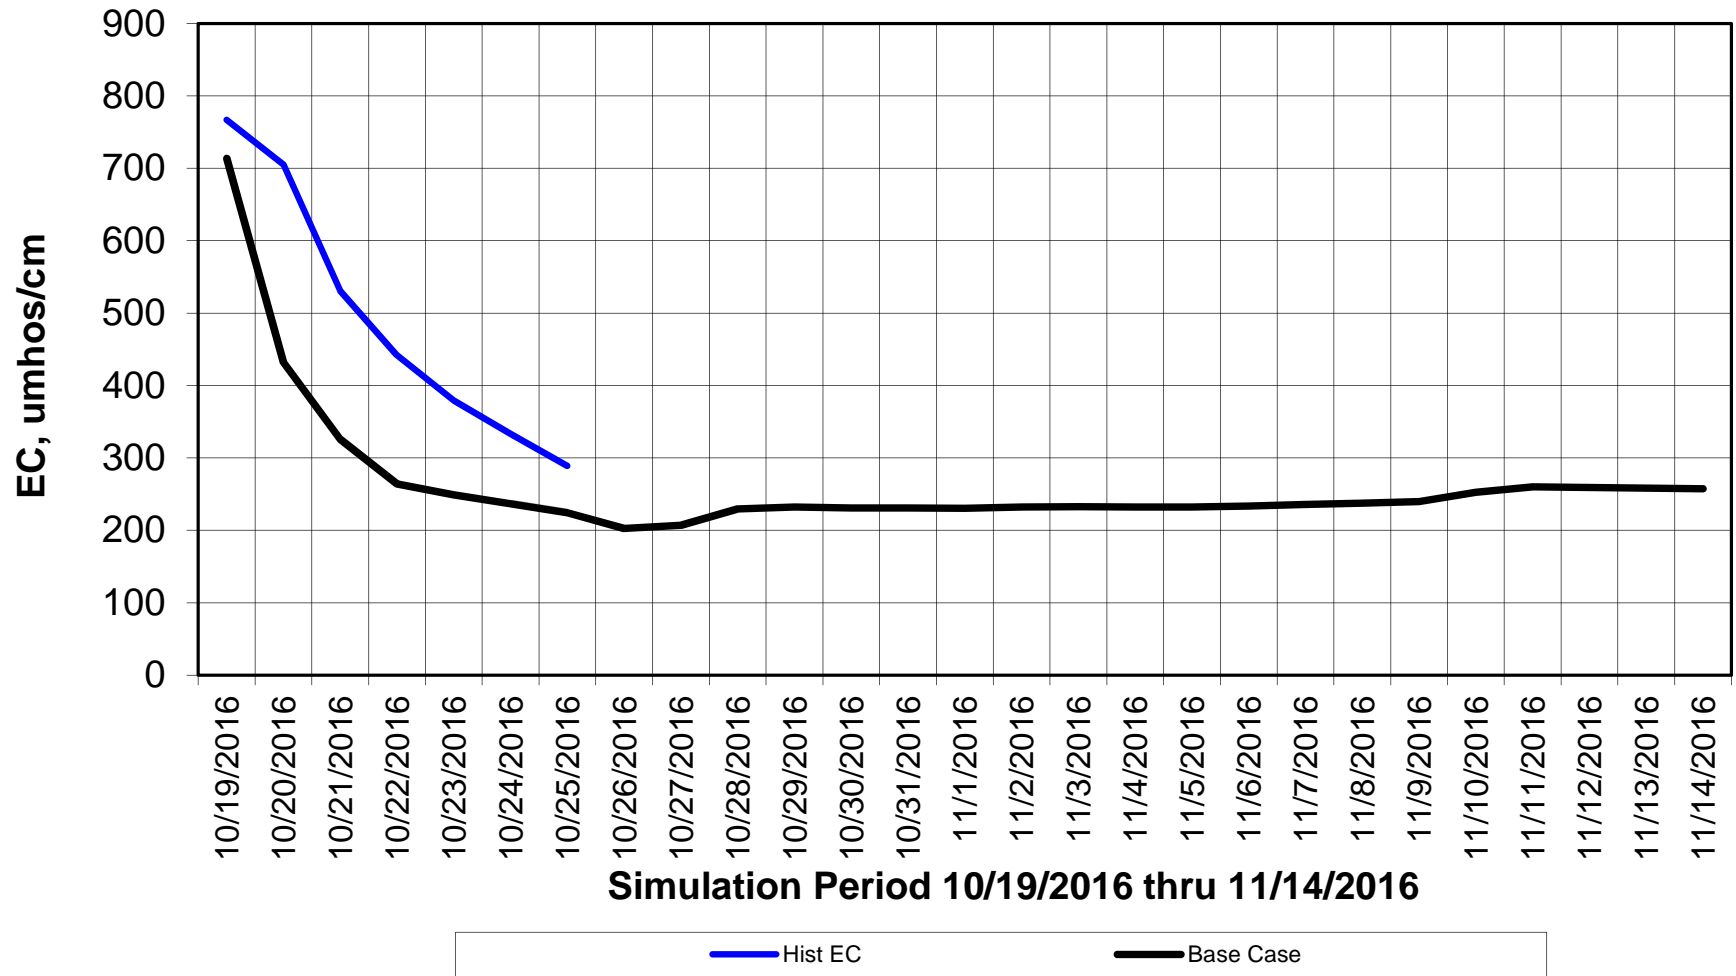

Forecasted Daily EC @ Old River at Tracy Road