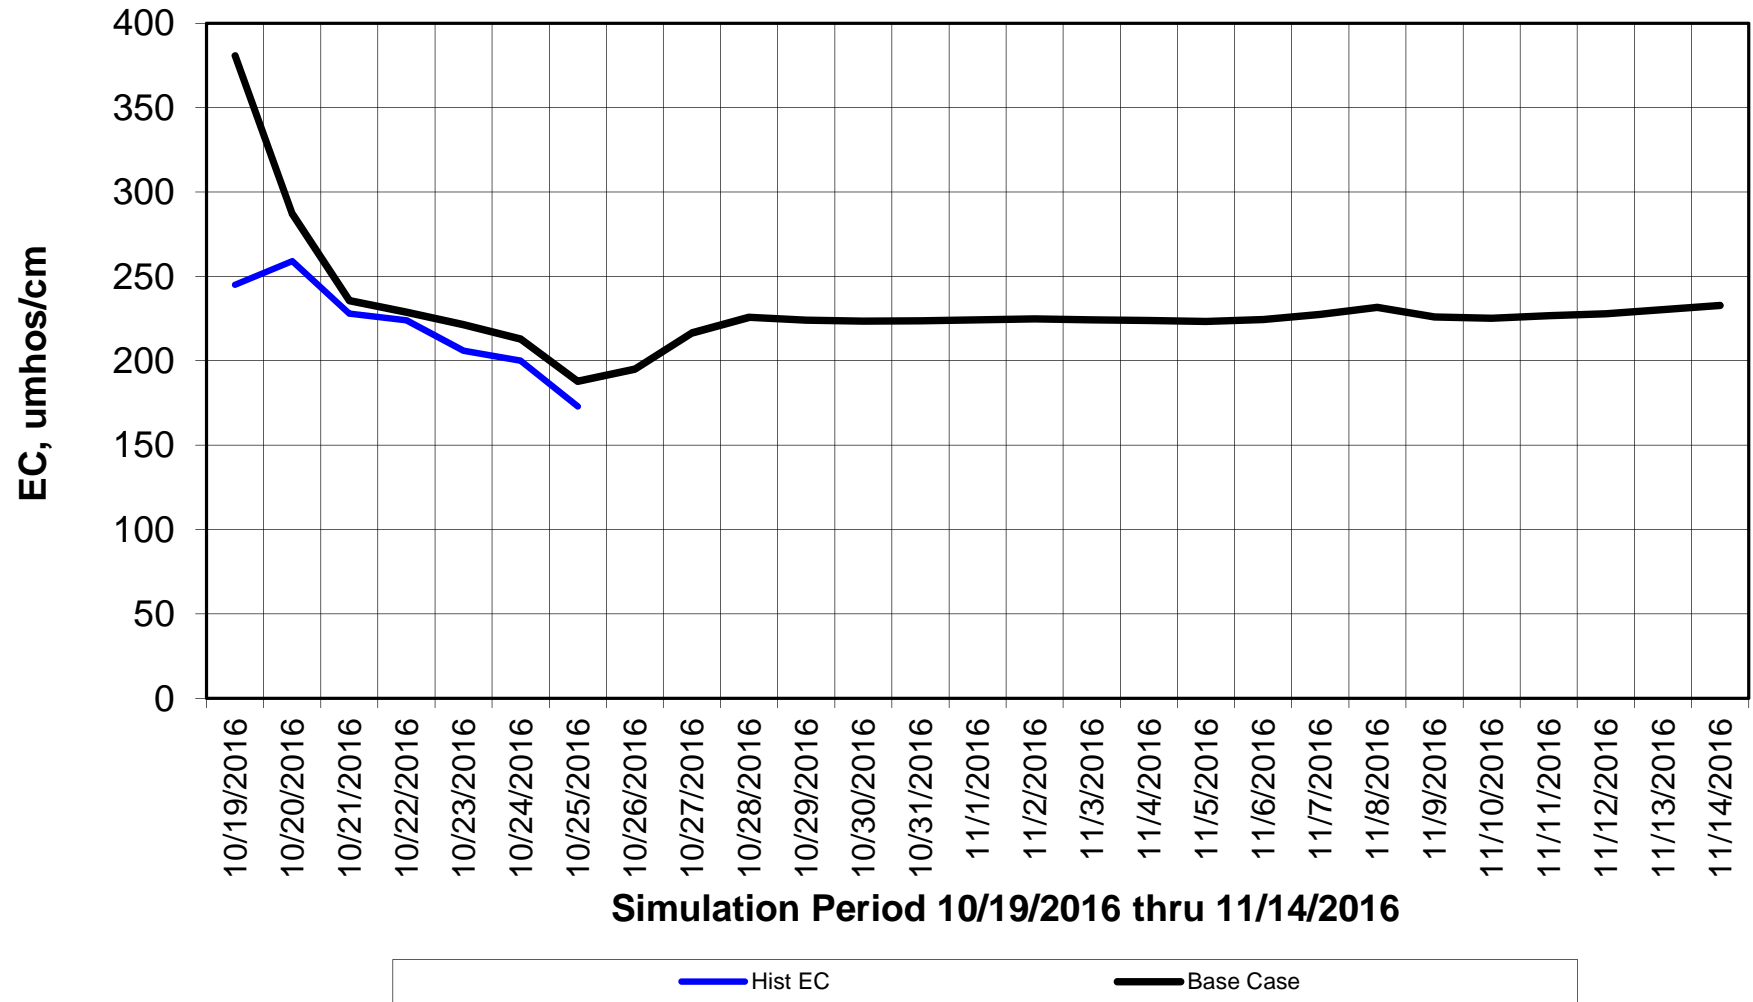

### Forecasted Daily EC @ Holland Ct

### Forecasted Daily EC @ Old River near Middle River