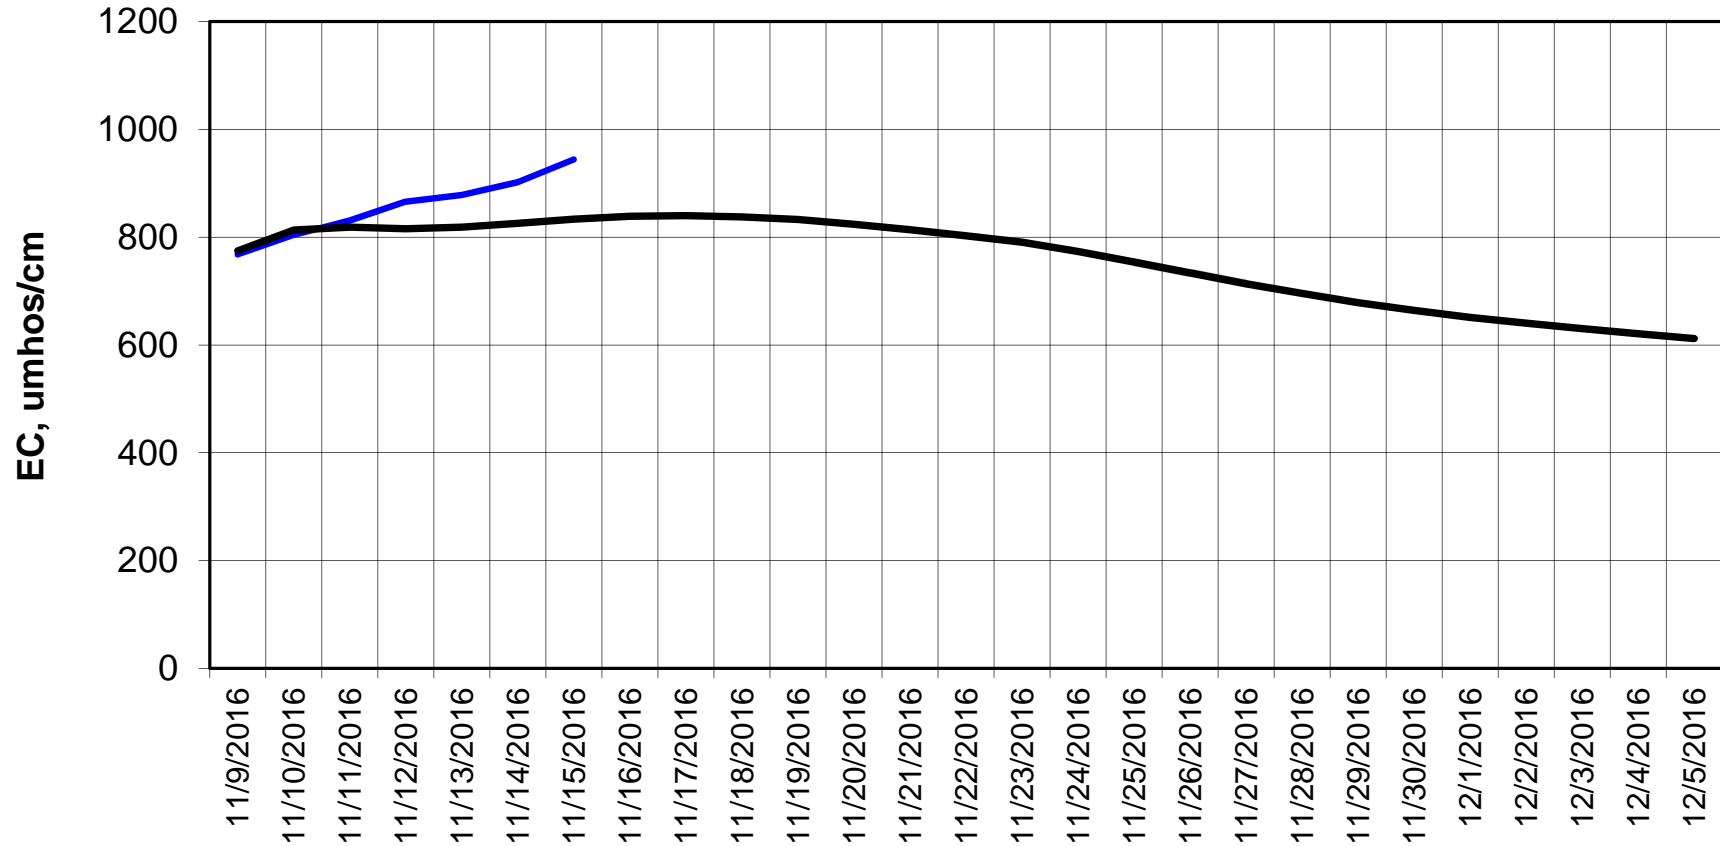

Forecasted Daily EC @ Holland Ct

Simulation Period 11/9/2016 thru 12/5/2016

Forecasted Daily EC @ Old River near Middle River

Forecasted Daily EC @ San Joaquin River at Brandt Bridge

— Hist EC — Base Case

Forecasted Daily EC @ Old River at Tracy Road

Forecasted Daily EC @ Jersey Point

Simulation Period 11/9/2016 thru 12/5/2016

Forecasted Daily EC @ Bethel

Simulation Period 11/9/2016 thru 12/5/2016