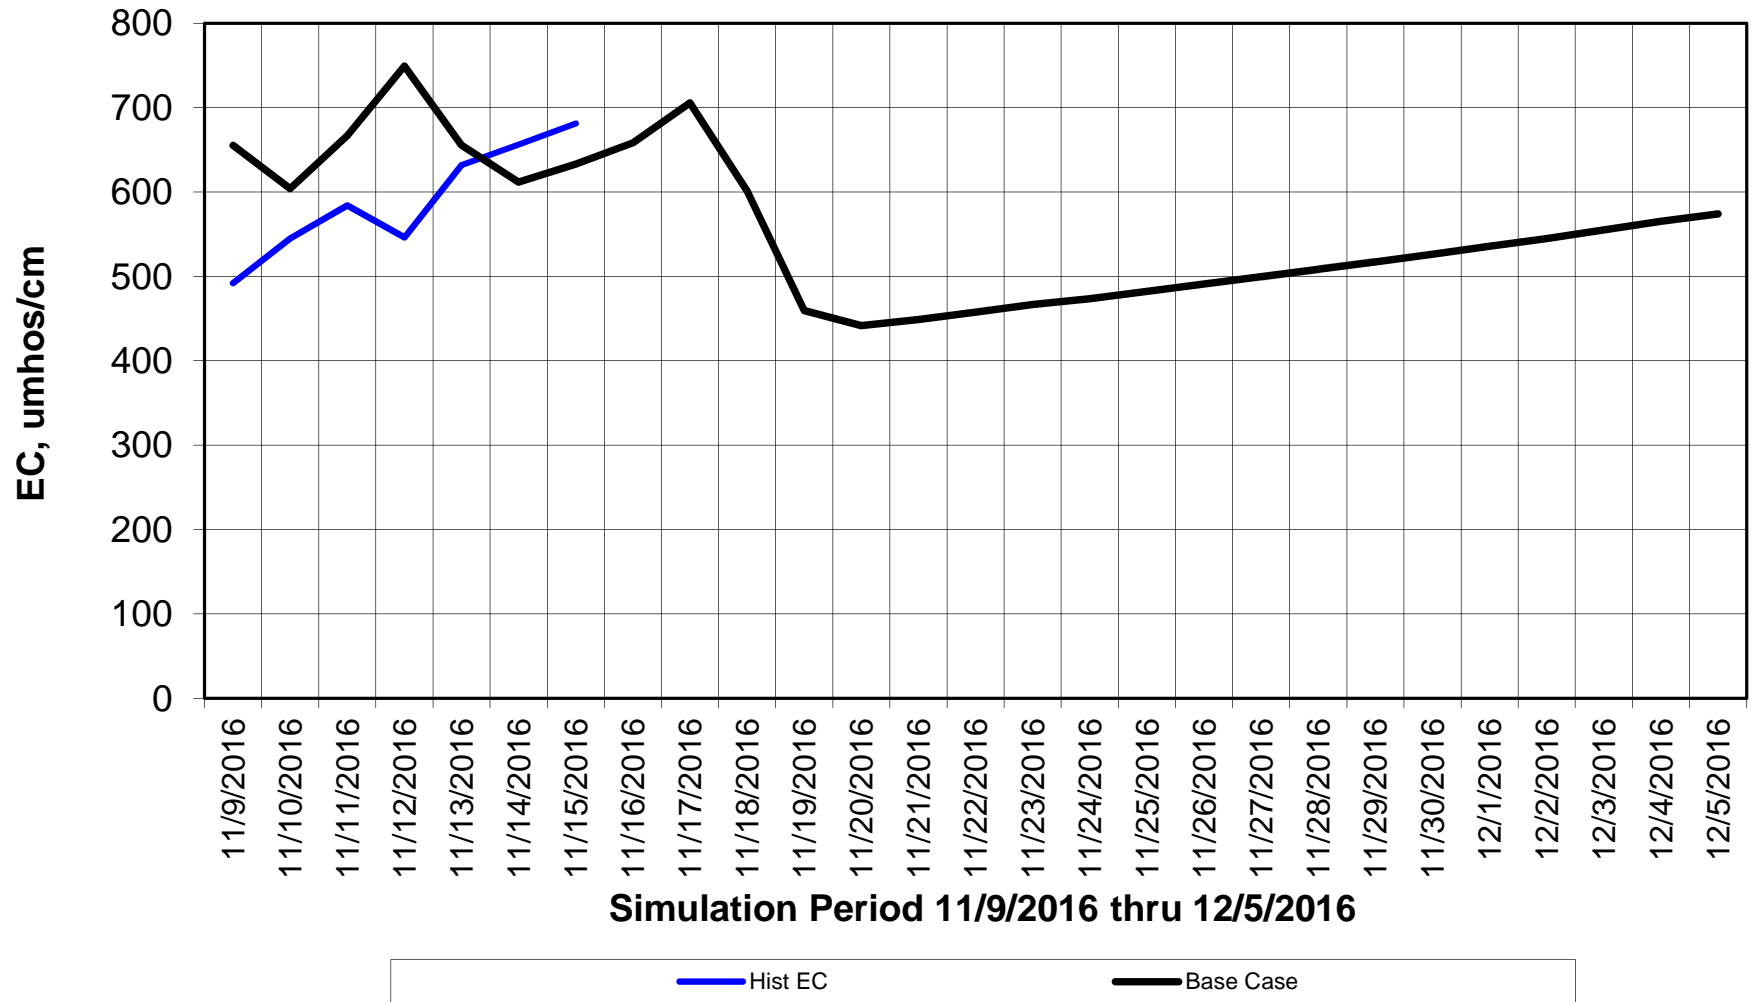

Forecasted Daily EC @ Holland Ct

Simulation Period 11/9/2016 thru 12/5/2016

Forecasted Daily EC @ Old River near Middle River

Forecasted Daily EC @ San Joaquin River at Brandt Bridge

— Hist EC — Base Case

Forecasted Daily EC @ Old River at Tracy Road

Forecasted Daily EC @ Jersey Point

Simulation Period 11/9/2016 thru 12/5/2016

Forecasted Daily EC @ Bethel

Simulation Period 11/9/2016 thru 12/5/2016