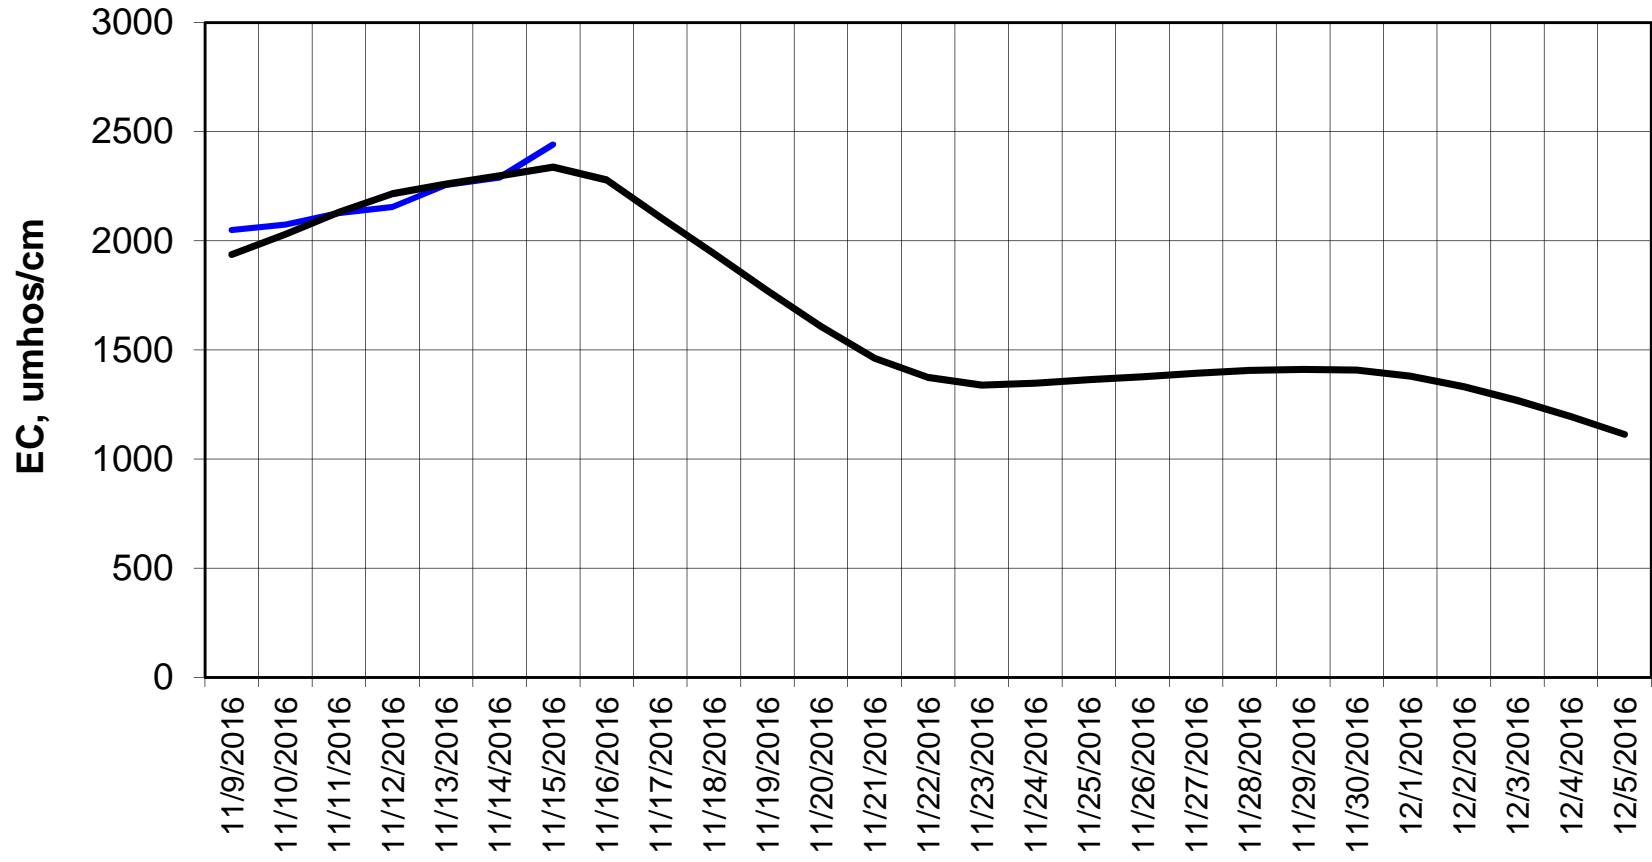

Forecasted Daily EC @ Holland Ct

Simulation Period 11/9/2016 thru 12/5/2016

Forecasted Daily EC @ Old River near Middle River

Forecasted Daily EC @ San Joaquin River at Brandt Bridge

— Hist EC — Base Case

Forecasted Daily EC @ Old River at Tracy Road

Forecasted Daily EC @ Jersey Point

Simulation Period 11/9/2016 thru 12/5/2016

Forecasted Daily EC @ Bethel

Simulation Period 11/9/2016 thru 12/5/2016