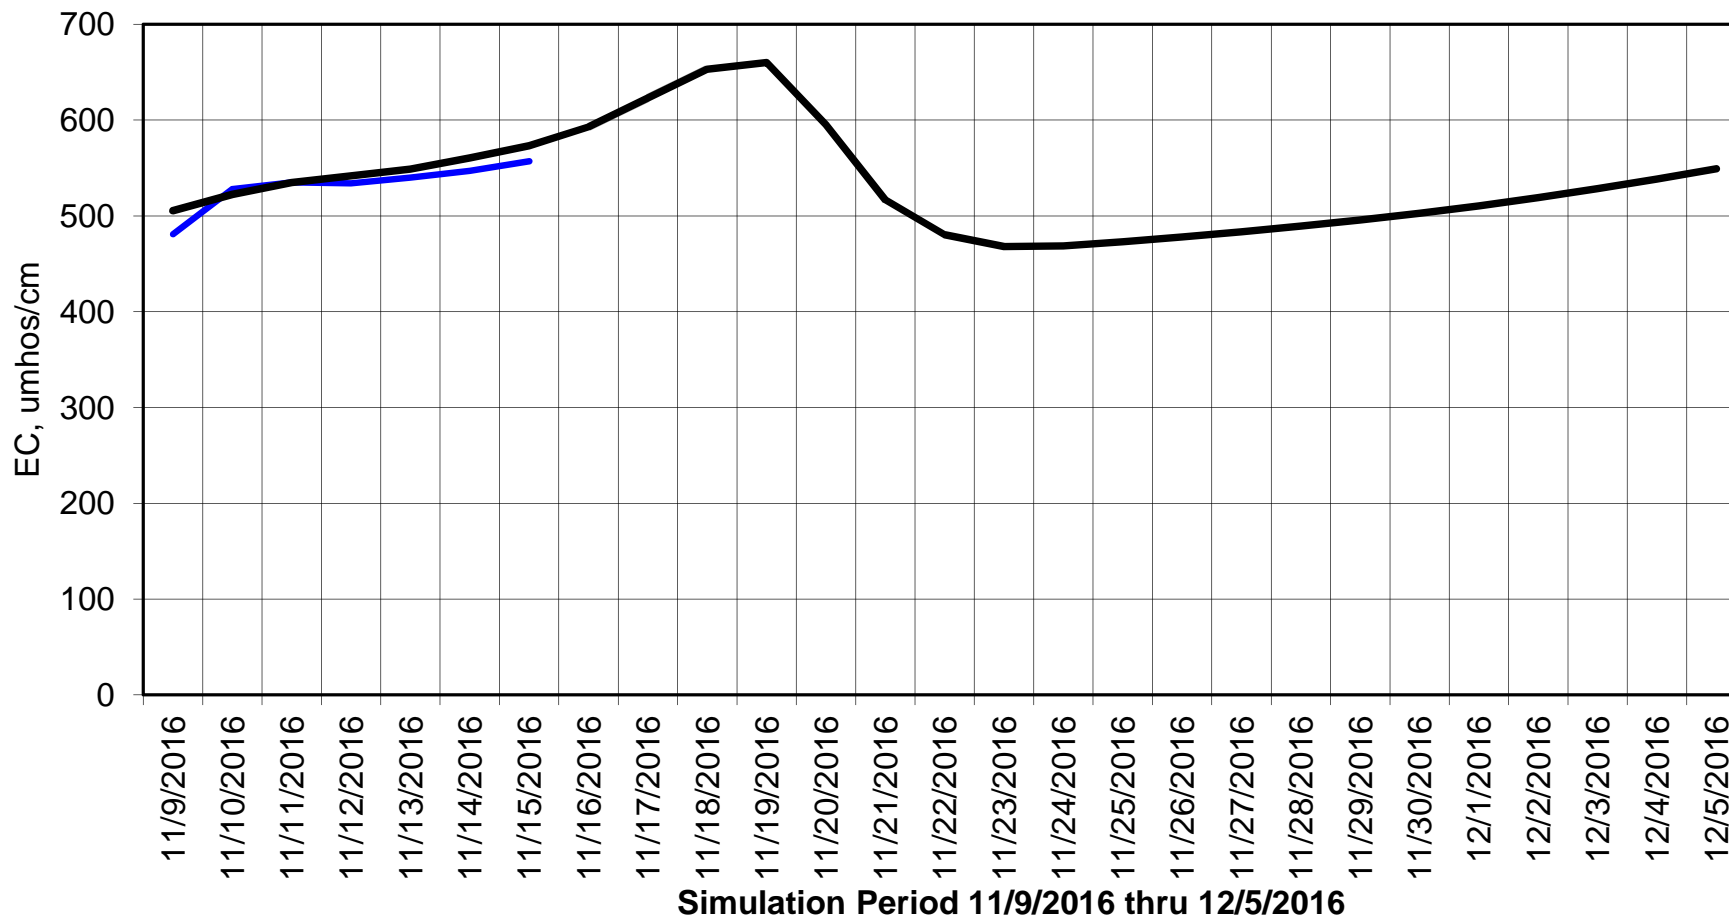

Forecasted Daily EC @ Holland Ct

Simulation Period 11/9/2016 thru 12/5/2016

Forecasted Daily EC @ Old River near Middle River

Forecasted Daily EC @ San Joaquin River at Brandt Bridge

— Hist EC — Base Case

Forecasted Daily EC @ Old River at Tracy Road

Forecasted Daily EC @ Jersey Point

Simulation Period 11/9/2016 thru 12/5/2016

Forecasted Daily EC @ Bethel

Simulation Period 11/9/2016 thru 12/5/2016