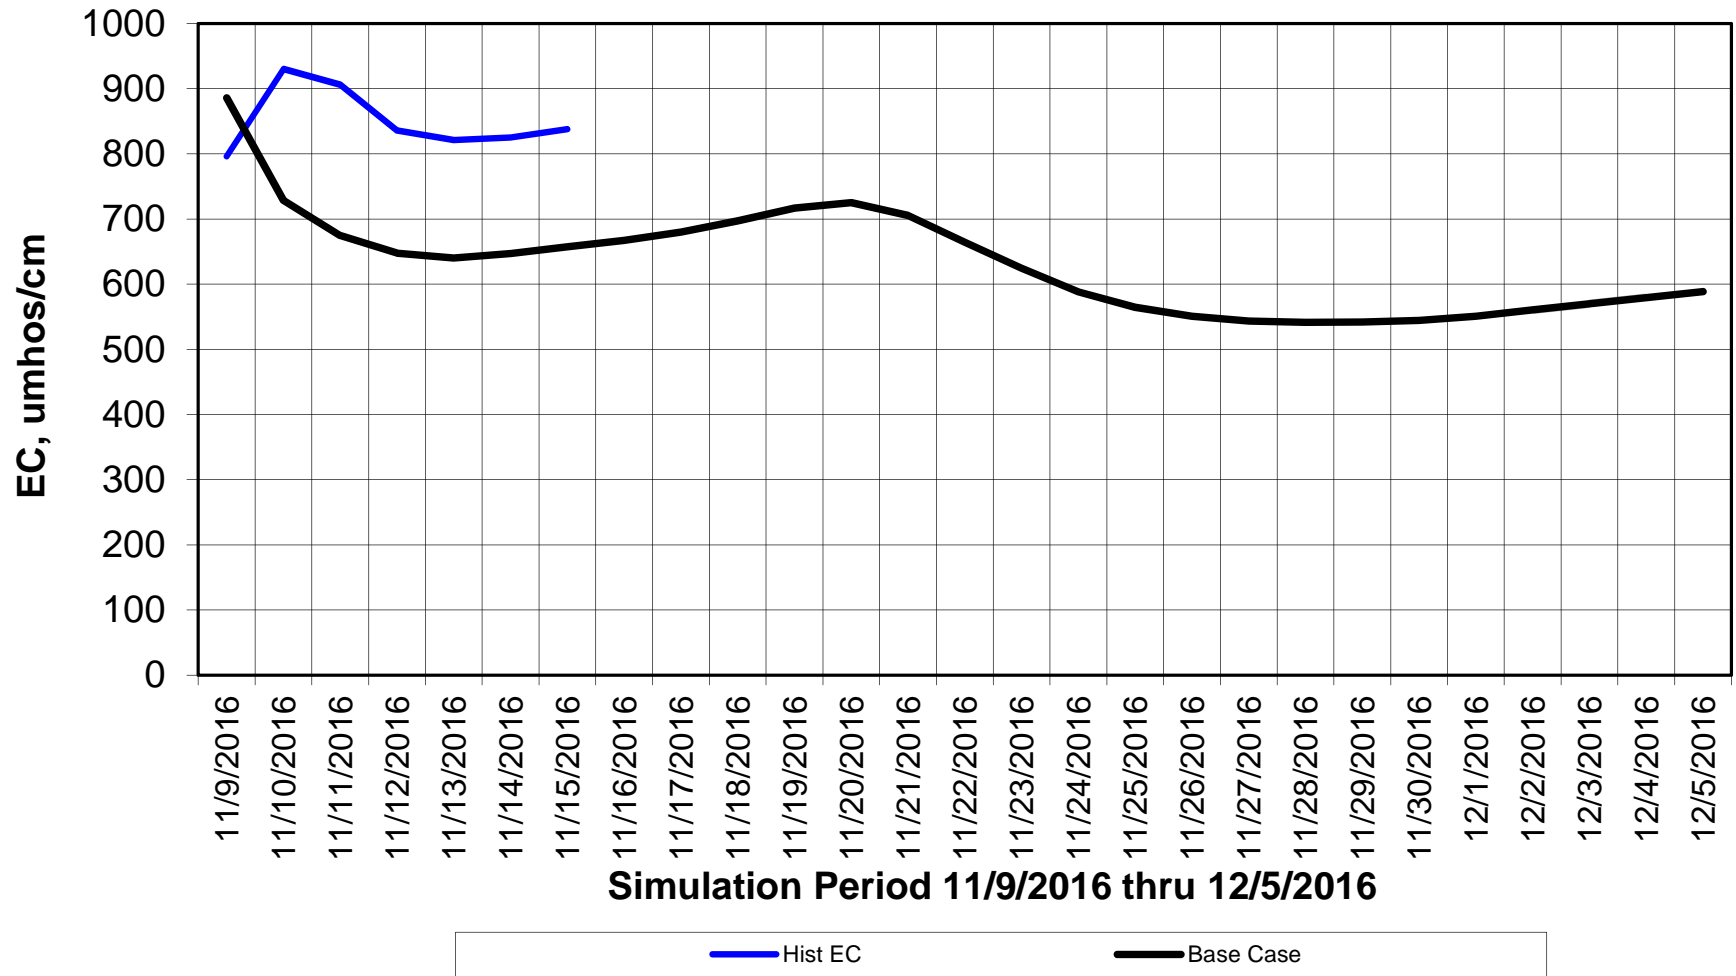

Forecasted Daily EC @ Holland Ct

Simulation Period 11/9/2016 thru 12/5/2016

Forecasted Daily EC @ Old River near Middle River

Forecasted Daily EC @ San Joaquin River at Brandt Bridge

— Hist EC — Base Case

Forecasted Daily EC @ Old River at Tracy Road

Forecasted Daily EC @ Jersey Point

Simulation Period 11/9/2016 thru 12/5/2016

Forecasted Daily EC @ Bethel

Simulation Period 11/9/2016 thru 12/5/2016