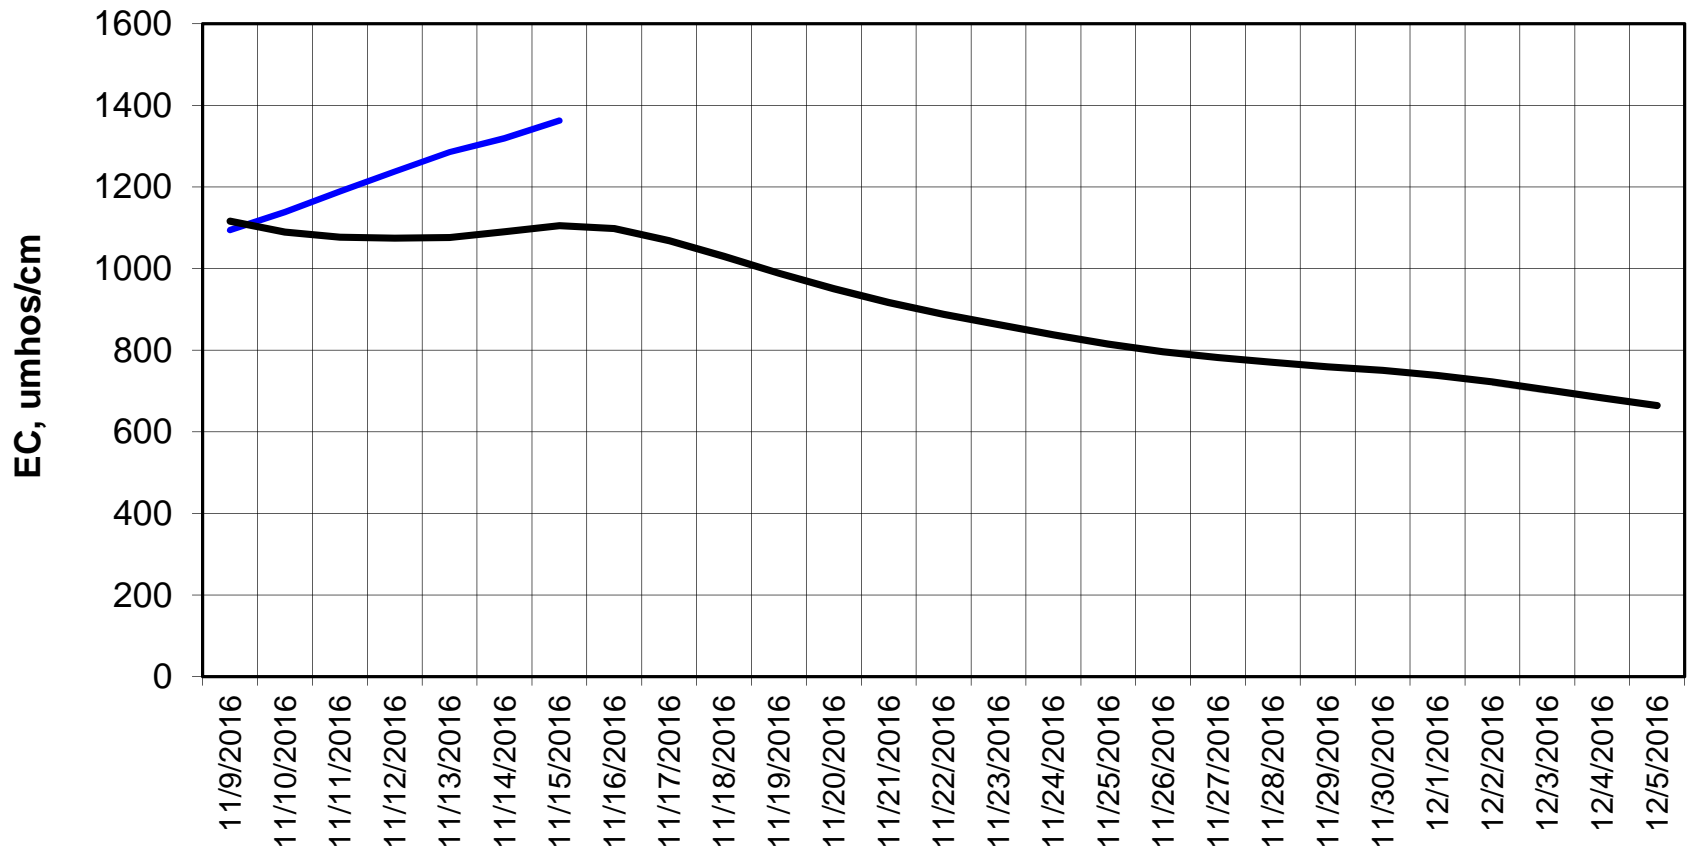

Forecasted Daily EC @ Old River at Tracy Road

Forecasted Daily EC @ Jersey Point

Simulation Period 11/9/2016 thru 12/5/2016

Forecasted Daily EC @ Bethel

Simulation Period 11/9/2016 thru 12/5/2016