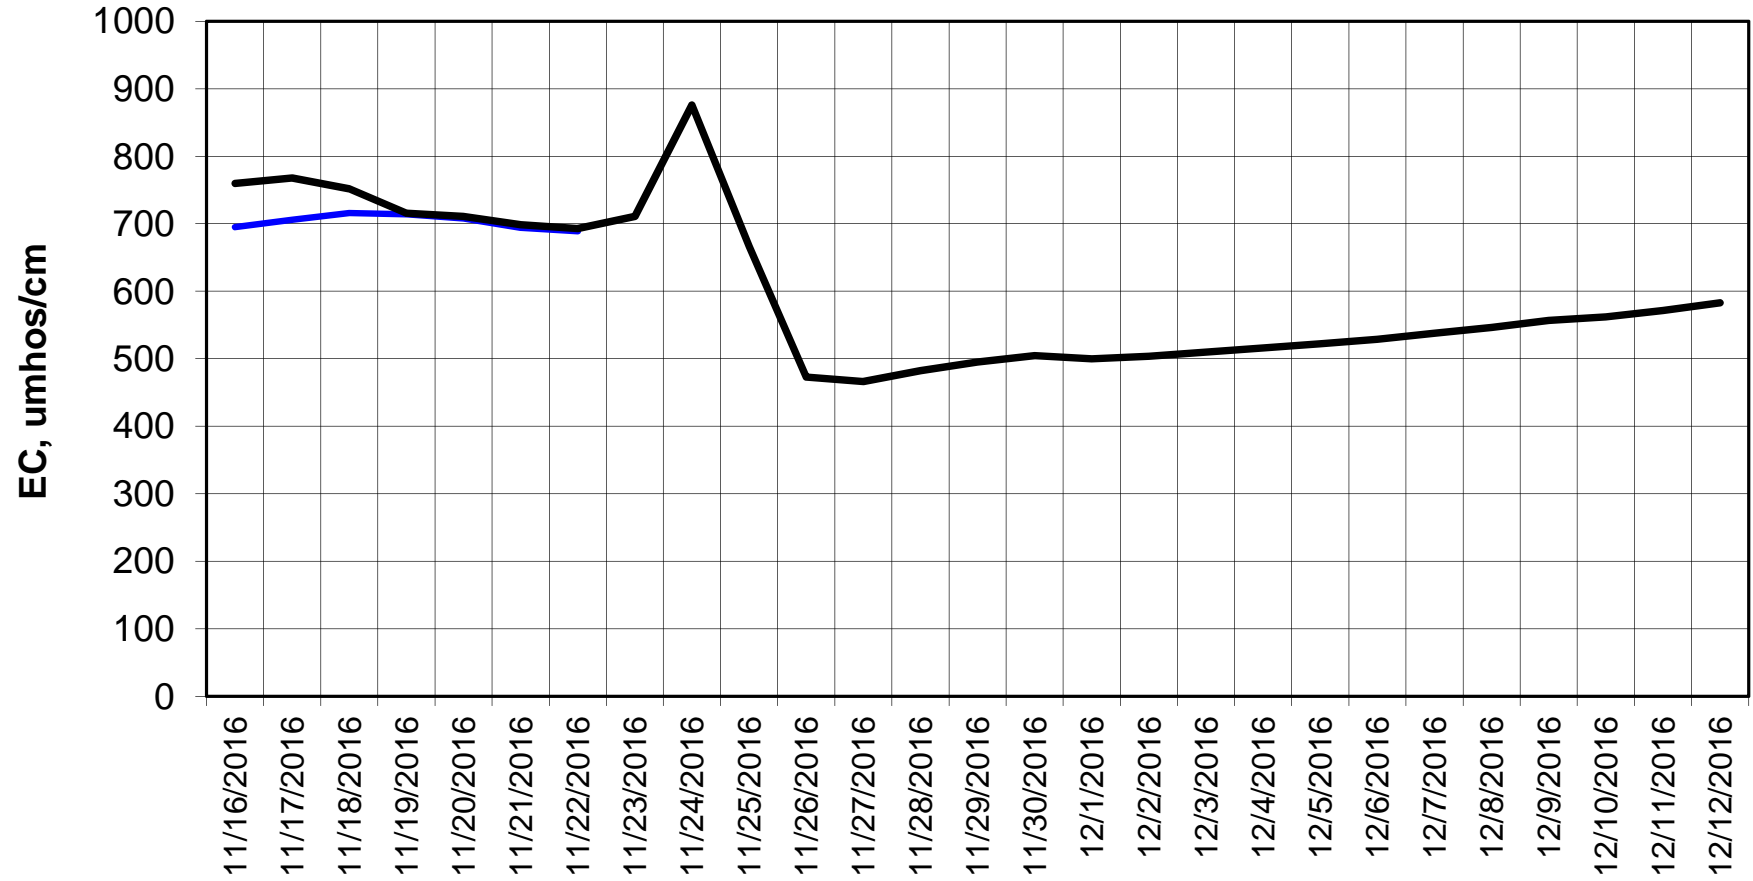

Forecasted Daily EC @ Holland Ct

Simulation Period 11/16/2016 thru 12/12/2016

Forecasted Daily EC @ Old River near Middle River

Simulation Period 11/16/2016 thru 12/12/2016

Forecasted Daily EC @ San Joaquin River at Brandt Bridge

Forecasted Daily EC @ Old River at Tracy Road

Forecasted Daily EC @ Jersey Point

Simulation Period 11/16/2016 thru 12/12/2016

Forecasted Daily EC @ Bethel

Simulation Period 11/16/2016 thru 12/12/2016