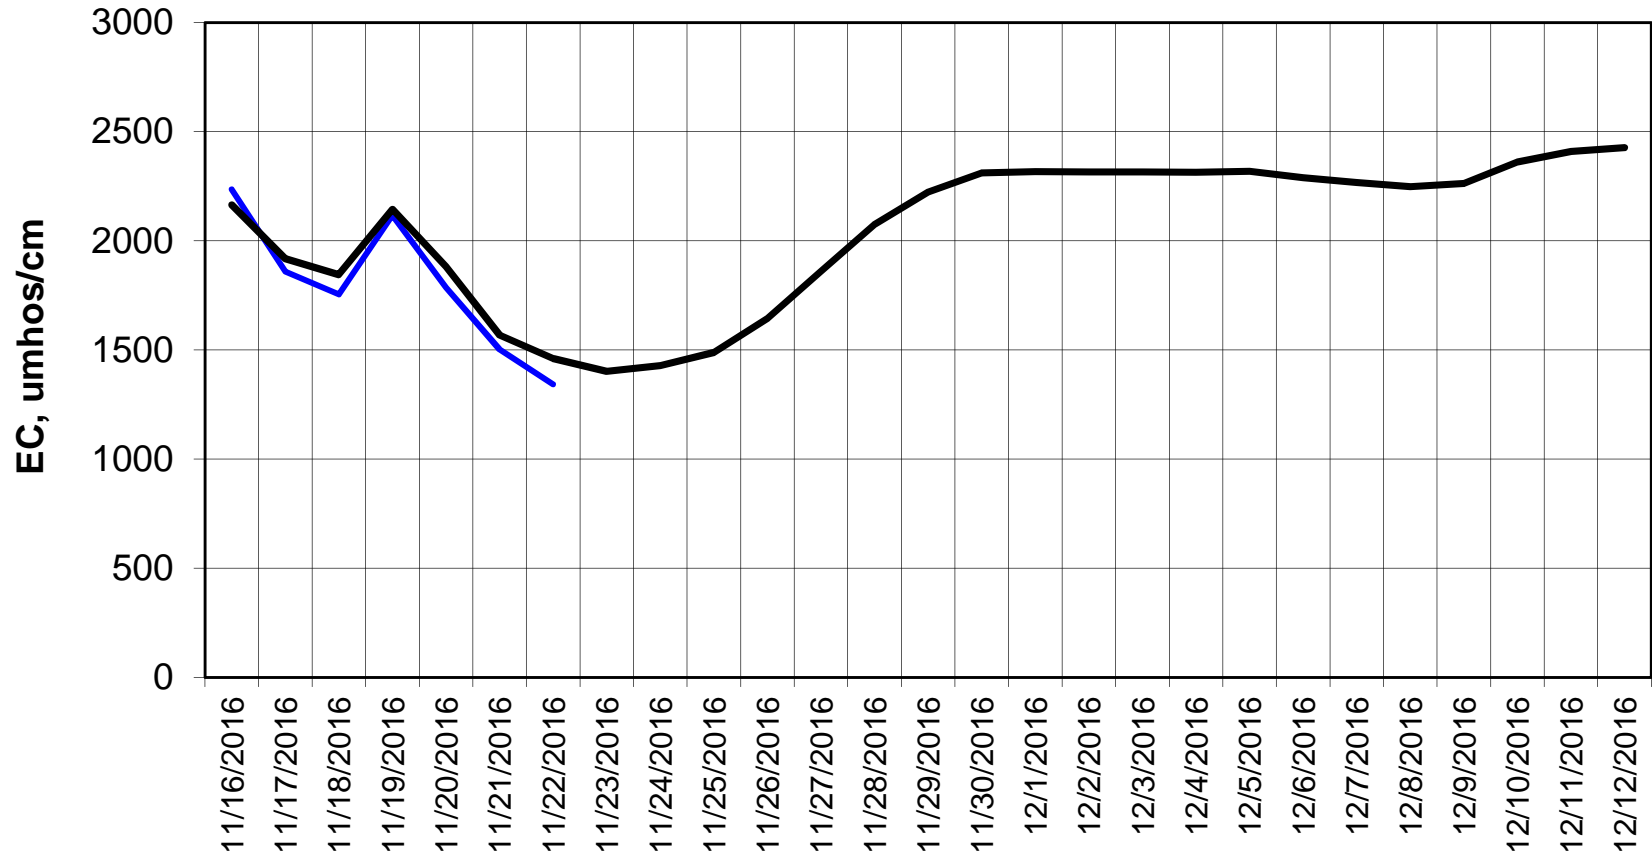

Forecasted Daily EC @ Holland Ct

Simulation Period 11/16/2016 thru 12/12/2016

Forecasted Daily EC @ Old River near Middle River

Simulation Period 11/16/2016 thru 12/12/2016

Forecasted Daily EC @ San Joaquin River at Brandt Bridge

Forecasted Daily EC @ Old River at Tracy Road

Forecasted Daily EC @ Jersey Point

Simulation Period 11/16/2016 thru 12/12/2016

Forecasted Daily EC @ Bethel

Simulation Period 11/16/2016 thru 12/12/2016