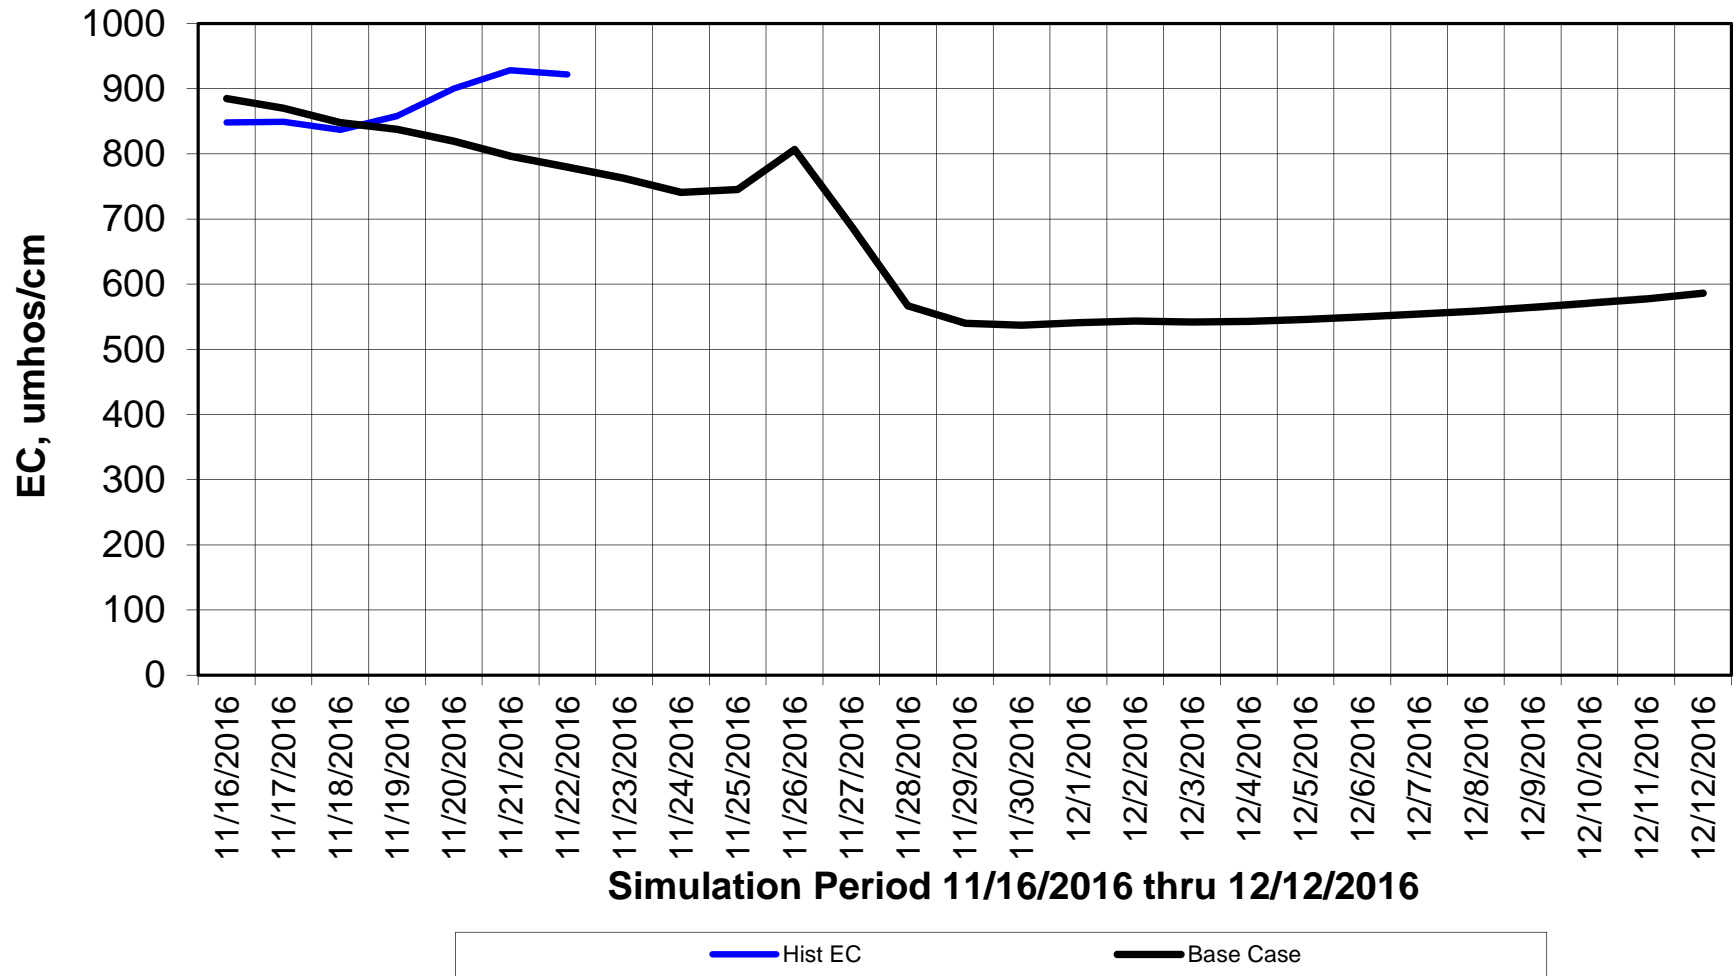

Forecasted Daily EC @ Holland Ct

Simulation Period 11/16/2016 thru 12/12/2016

Forecasted Daily EC @ Old River near Middle River

Simulation Period 11/16/2016 thru 12/12/2016

Forecasted Daily EC @ San Joaquin River at Brandt Bridge

Forecasted Daily EC @ Old River at Tracy Road

Forecasted Daily EC @ Jersey Point

Simulation Period 11/16/2016 thru 12/12/2016

Forecasted Daily EC @ Bethel

Simulation Period 11/16/2016 thru 12/12/2016