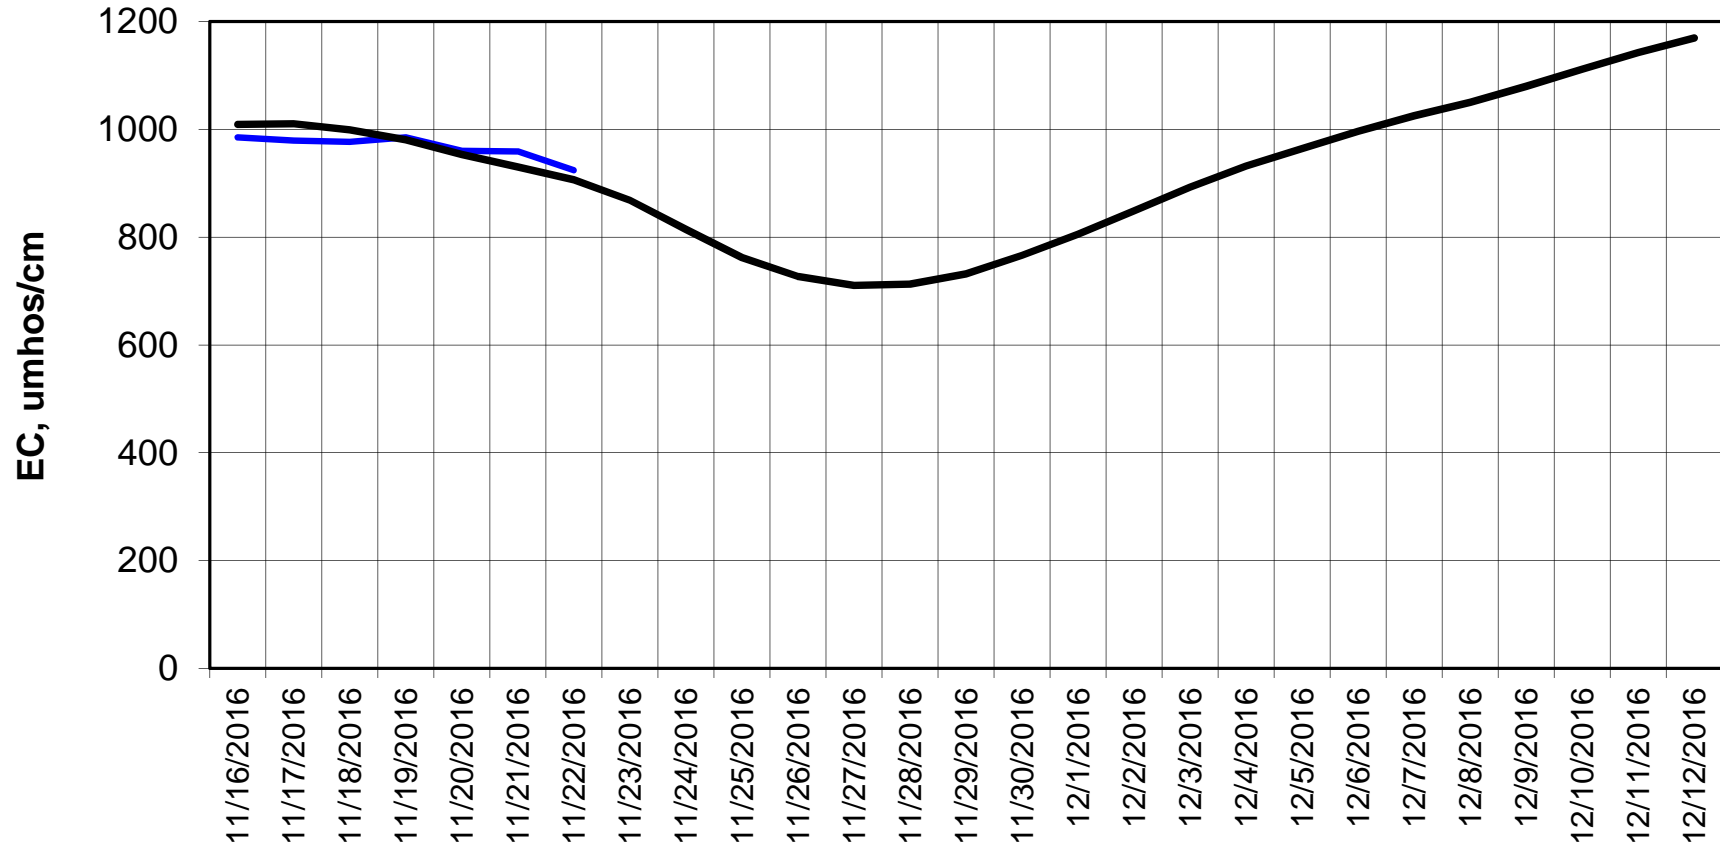

Forecasted Daily EC @ Holland Ct

Simulation Period 11/16/2016 thru 12/12/2016

Forecasted Daily EC @ Old River near Middle River

Simulation Period 11/16/2016 thru 12/12/2016

Forecasted Daily EC @ San Joaquin River at Brandt Bridge

Forecasted Daily EC @ Old River at Tracy Road

Forecasted Daily EC @ Jersey Point

Simulation Period 11/16/2016 thru 12/12/2016

Forecasted Daily EC @ Bethel

Simulation Period 11/16/2016 thru 12/12/2016