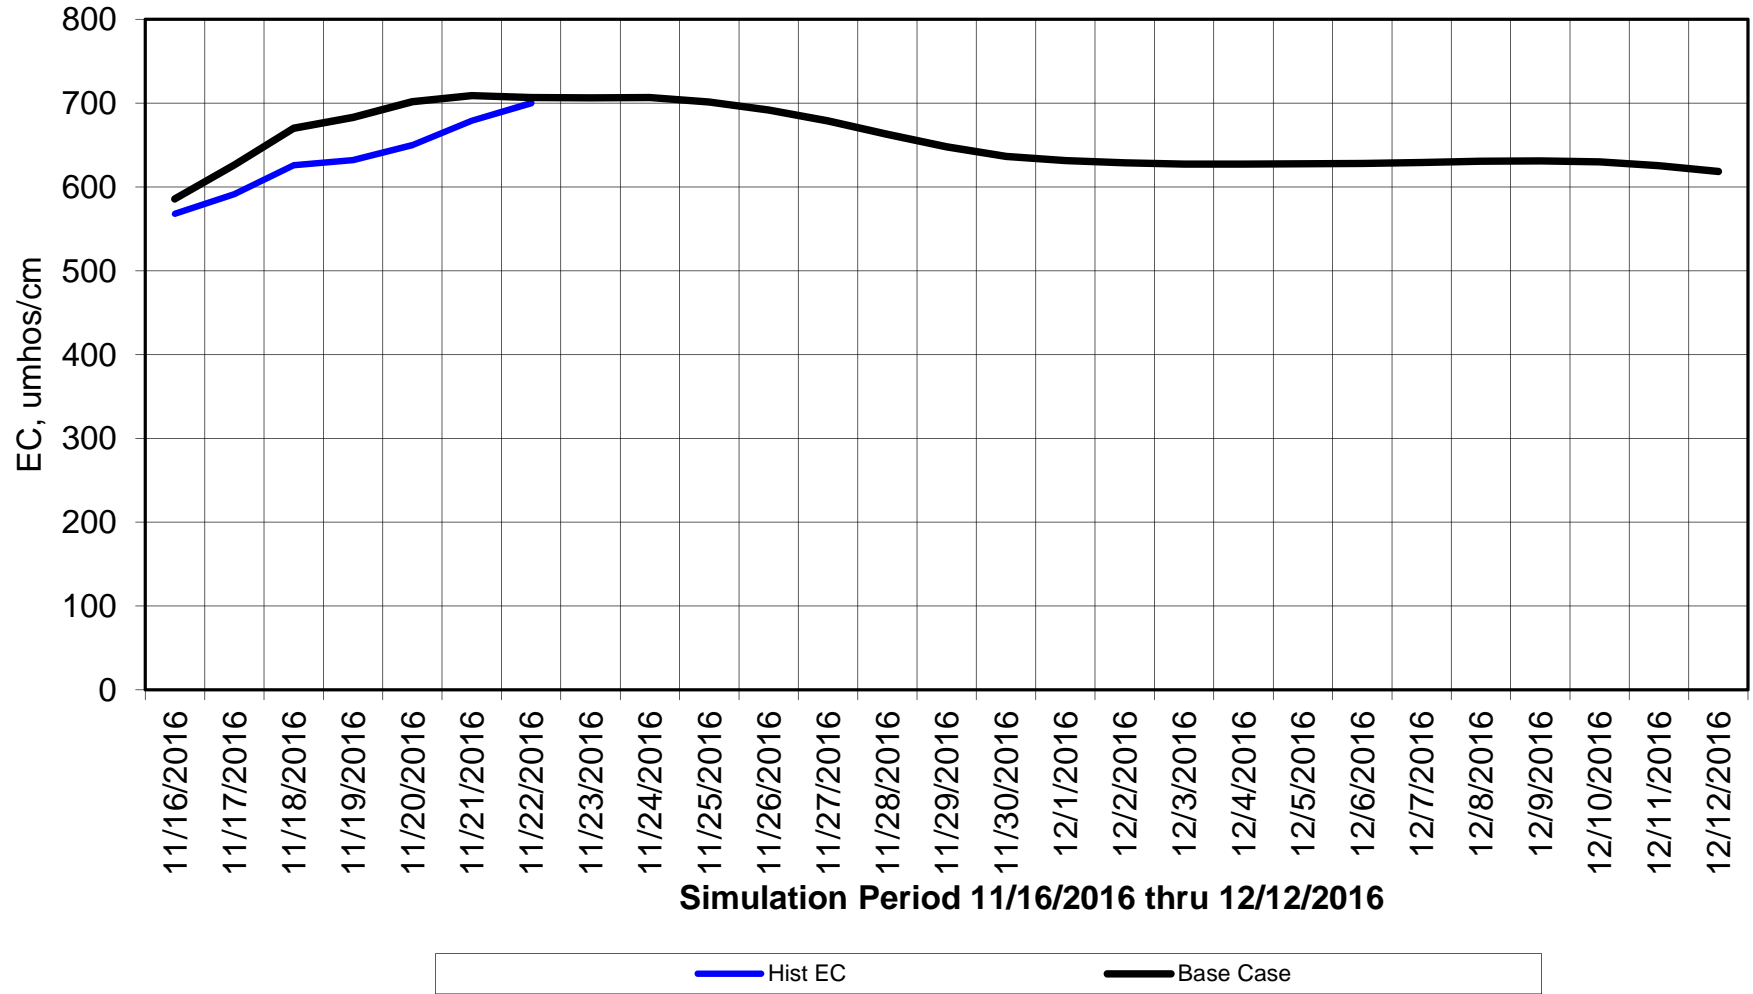

Forecasted Daily EC @ Holland Ct

Simulation Period 11/16/2016 thru 12/12/2016

Forecasted Daily EC @ Old River near Middle River

Simulation Period 11/16/2016 thru 12/12/2016

Forecasted Daily EC @ San Joaquin River at Brandt Bridge

Forecasted Daily EC @ Old River at Tracy Road

Forecasted Daily EC @ Jersey Point

Simulation Period 11/16/2016 thru 12/12/2016

Forecasted Daily EC @ Bethel

Simulation Period 11/16/2016 thru 12/12/2016