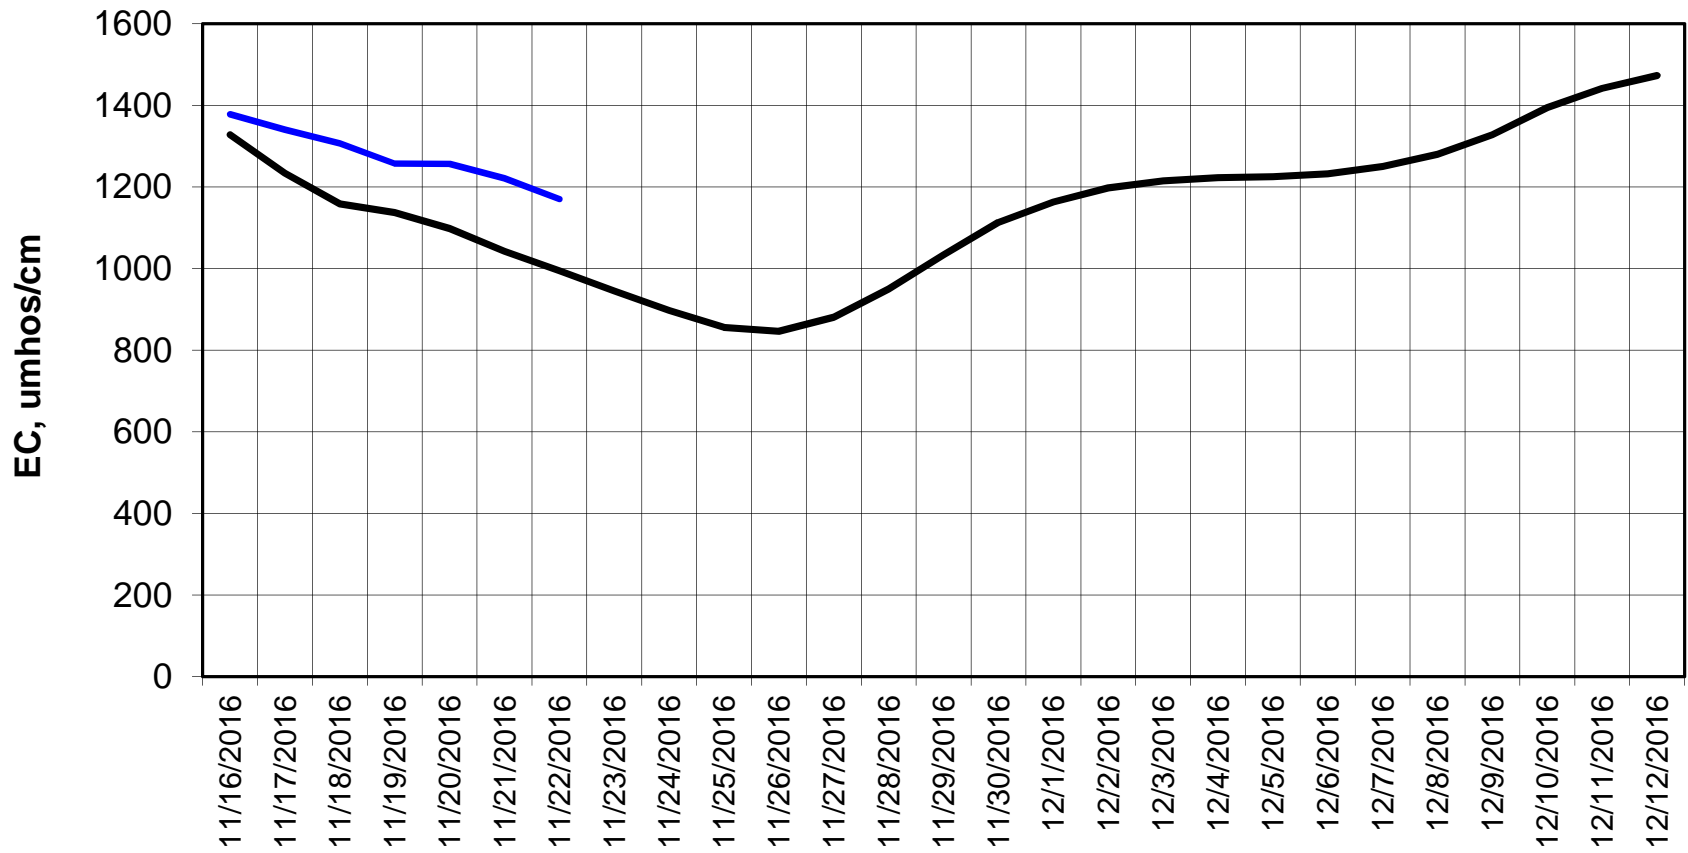

Forecasted Daily EC @ Old River at Tracy Road

Forecasted Daily EC @ Jersey Point

Simulation Period 11/16/2016 thru 12/12/2016

Forecasted Daily EC @ Bethel

Simulation Period 11/16/2016 thru 12/12/2016