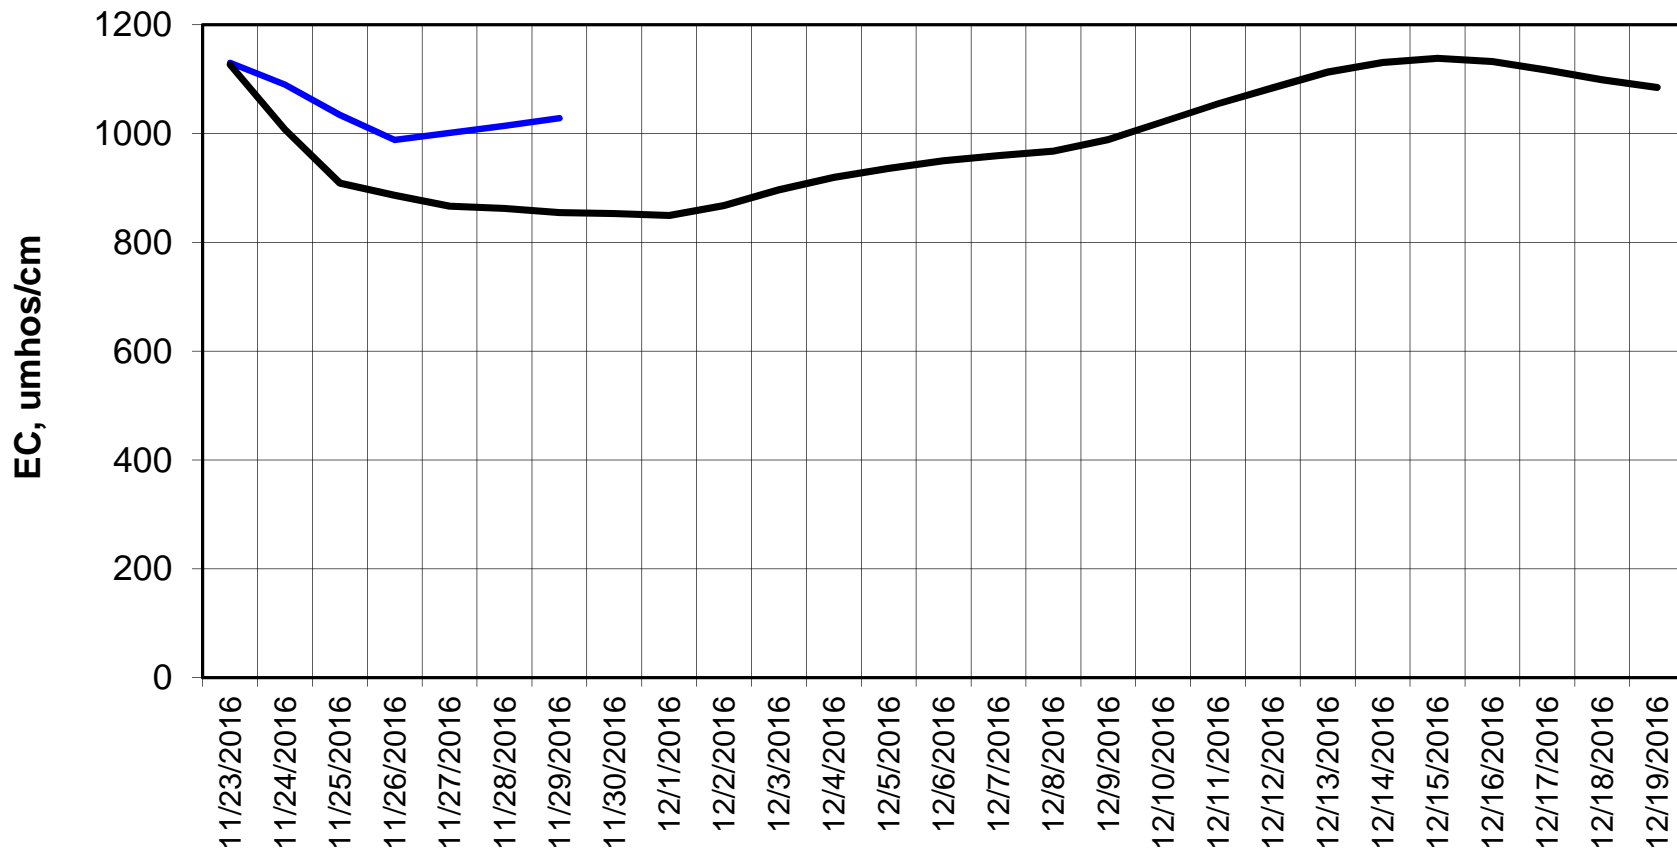

Forecasted Daily EC @ Old River at Tracy Road

Forecasted Daily EC @ Jersey Point

Simulation Period 11/23/2016 thru 12/19/2016

Forecasted Daily EC @ Bethel

Simulation Period 11/23/2016 thru 12/19/2016