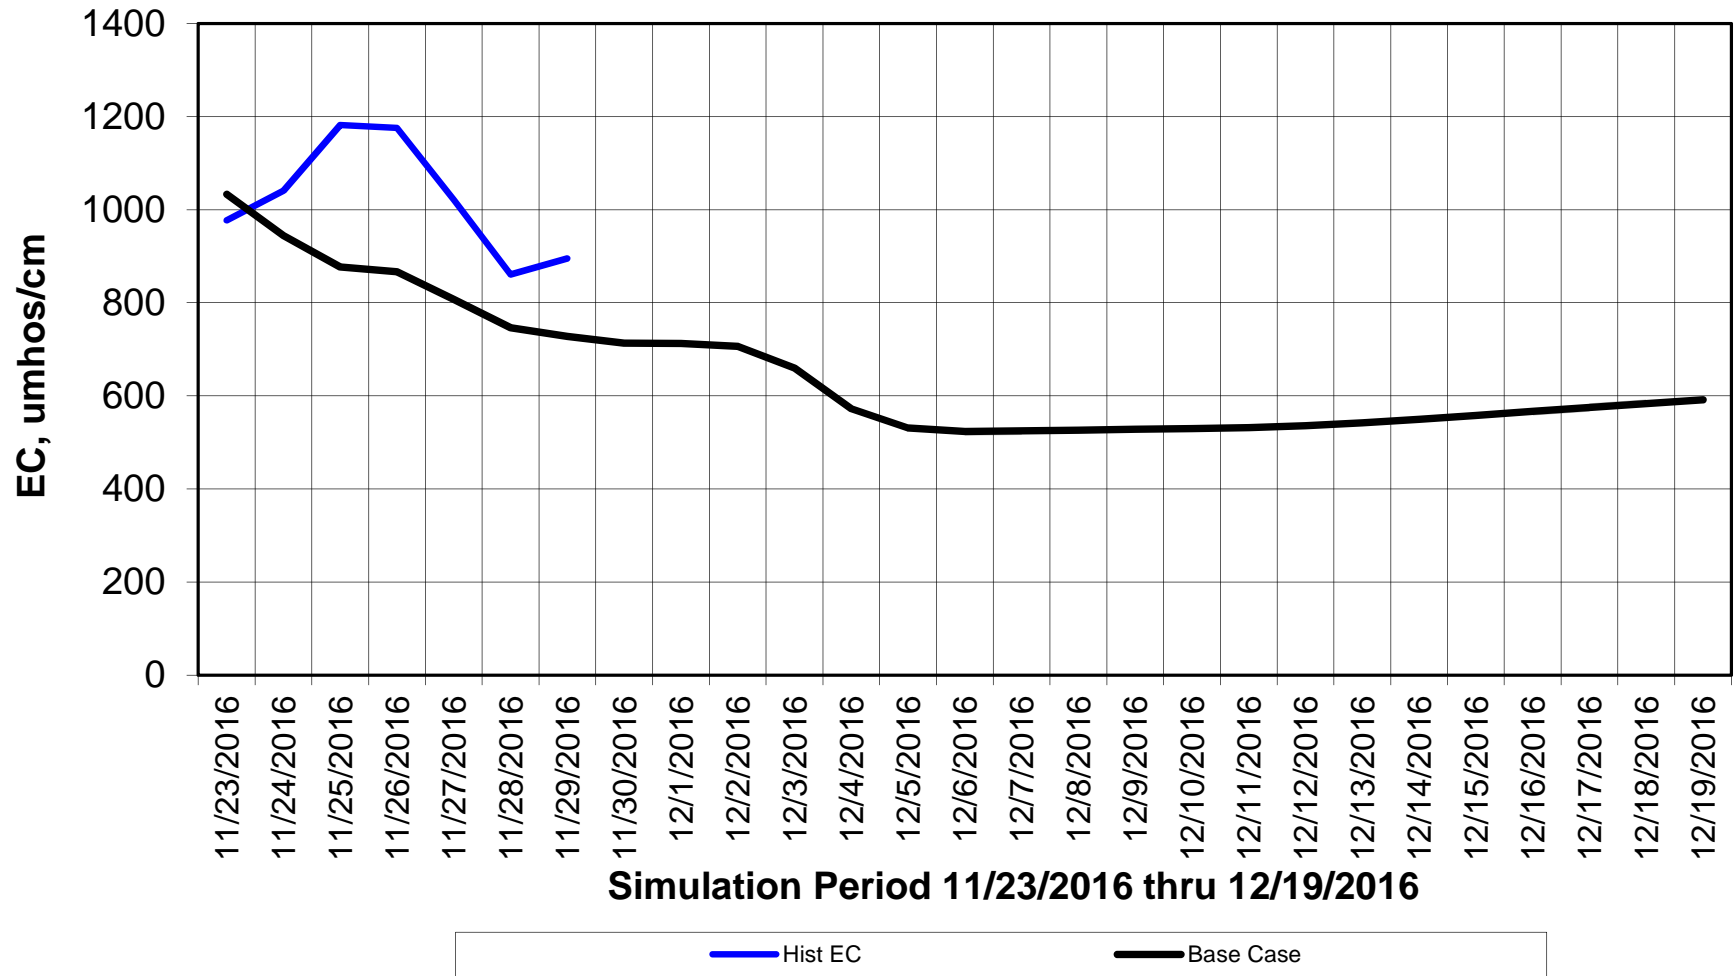

Forecasted Daily EC @ Holland Ct

Simulation Period 11/23/2016 thru 12/19/2016

Forecasted Daily EC @ Old River near Middle River

Forecasted Daily EC @ San Joaquin River at Brandt Bridge

Simulation Period 11/23/2016 thru 12/19/2016

Forecasted Daily EC @ Old River at Tracy Road

Forecasted Daily EC @ Jersey Point

Simulation Period 11/23/2016 thru 12/19/2016

Forecasted Daily EC @ Bethel

Simulation Period 11/23/2016 thru 12/19/2016