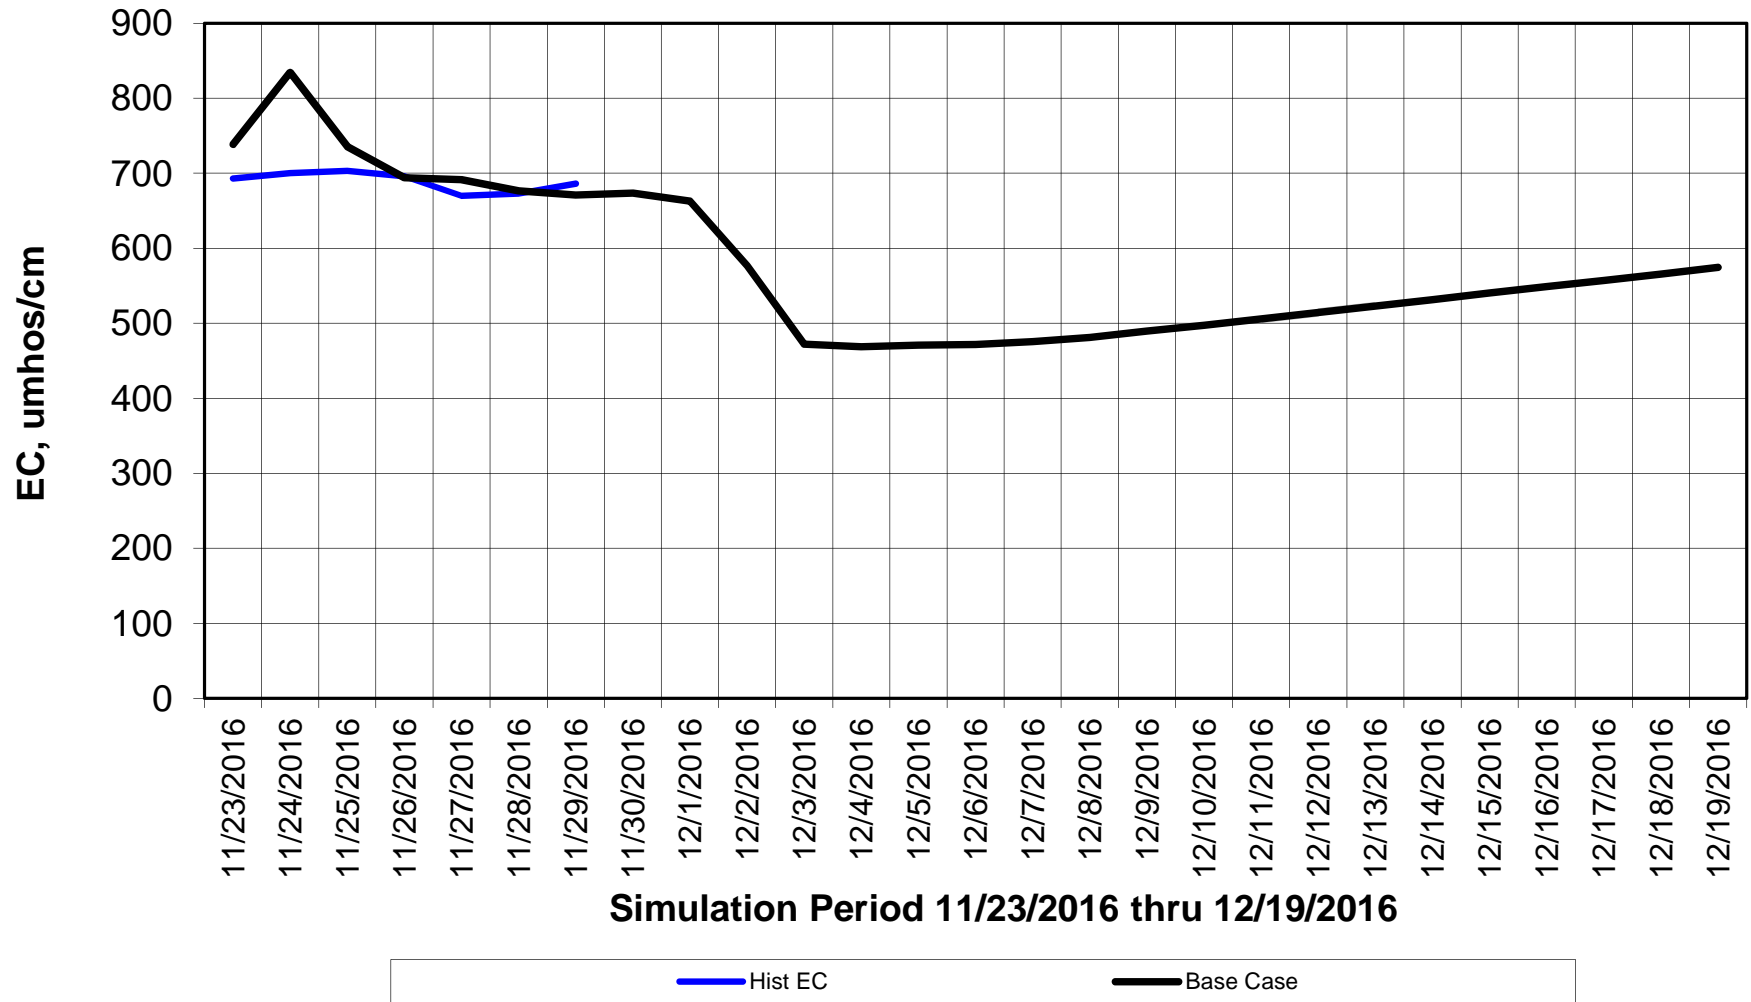

Forecasted Daily EC @ Holland Ct

Simulation Period 11/23/2016 thru 12/19/2016

Forecasted Daily EC @ Old River near Middle River

Forecasted Daily EC @ San Joaquin River at Brandt Bridge

Simulation Period 11/23/2016 thru 12/19/2016

Forecasted Daily EC @ Old River at Tracy Road

Forecasted Daily EC @ Jersey Point

Simulation Period 11/23/2016 thru 12/19/2016

Forecasted Daily EC @ Bethel

Simulation Period 11/23/2016 thru 12/19/2016