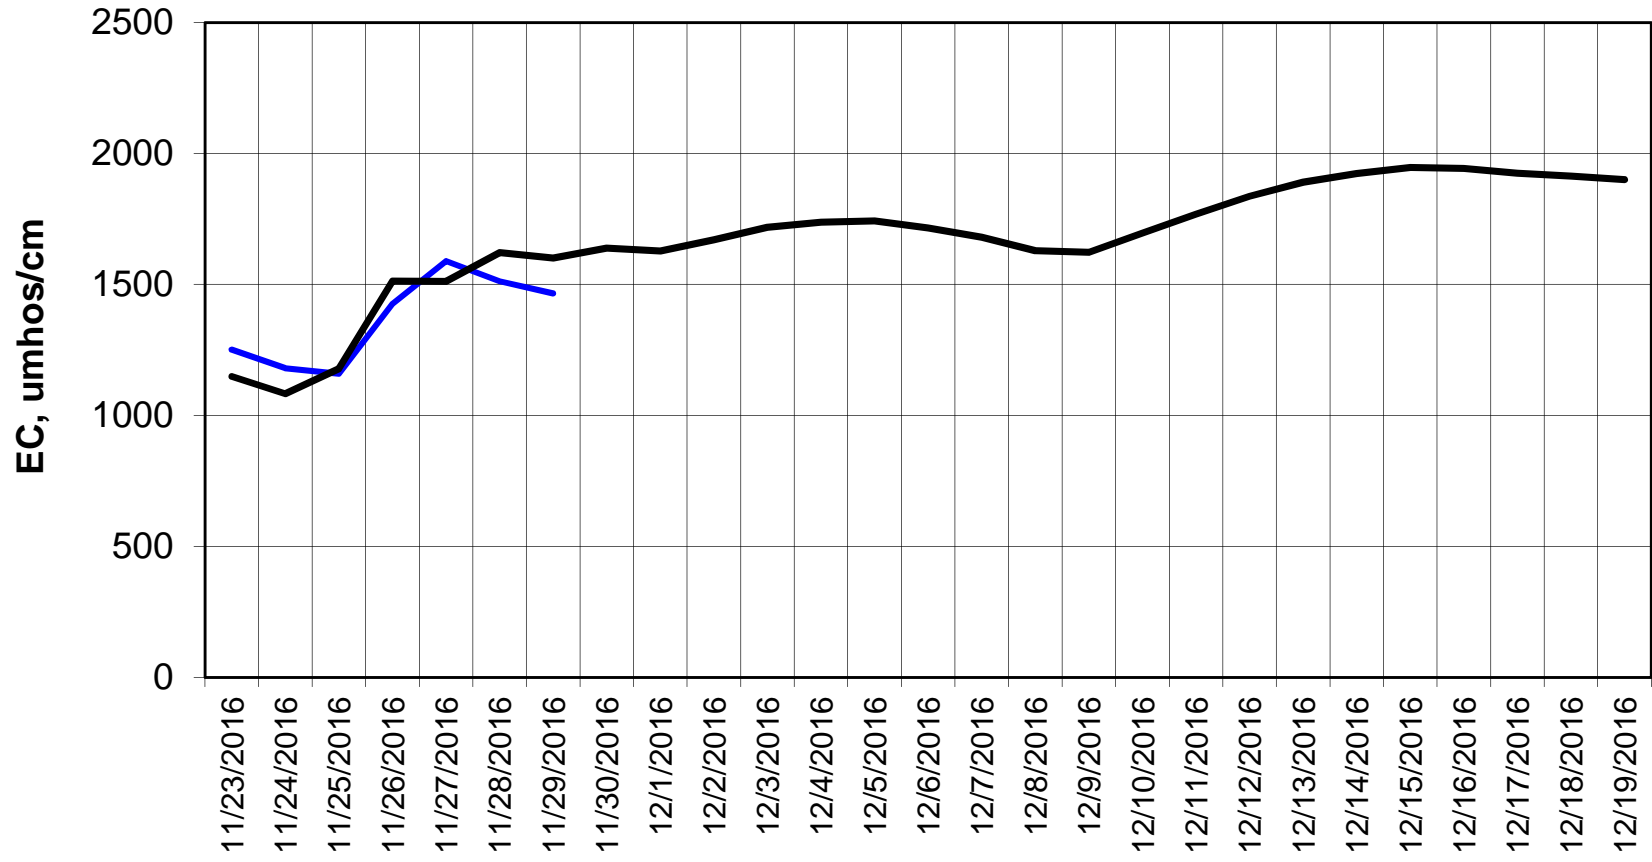

Forecasted Daily EC @ Holland Ct

Simulation Period 11/23/2016 thru 12/19/2016

Forecasted Daily EC @ Old River near Middle River

Forecasted Daily EC @ San Joaquin River at Brandt Bridge

Simulation Period 11/23/2016 thru 12/19/2016

Forecasted Daily EC @ Old River at Tracy Road

Forecasted Daily EC @ Jersey Point

Simulation Period 11/23/2016 thru 12/19/2016

Forecasted Daily EC @ Bethel

Simulation Period 11/23/2016 thru 12/19/2016