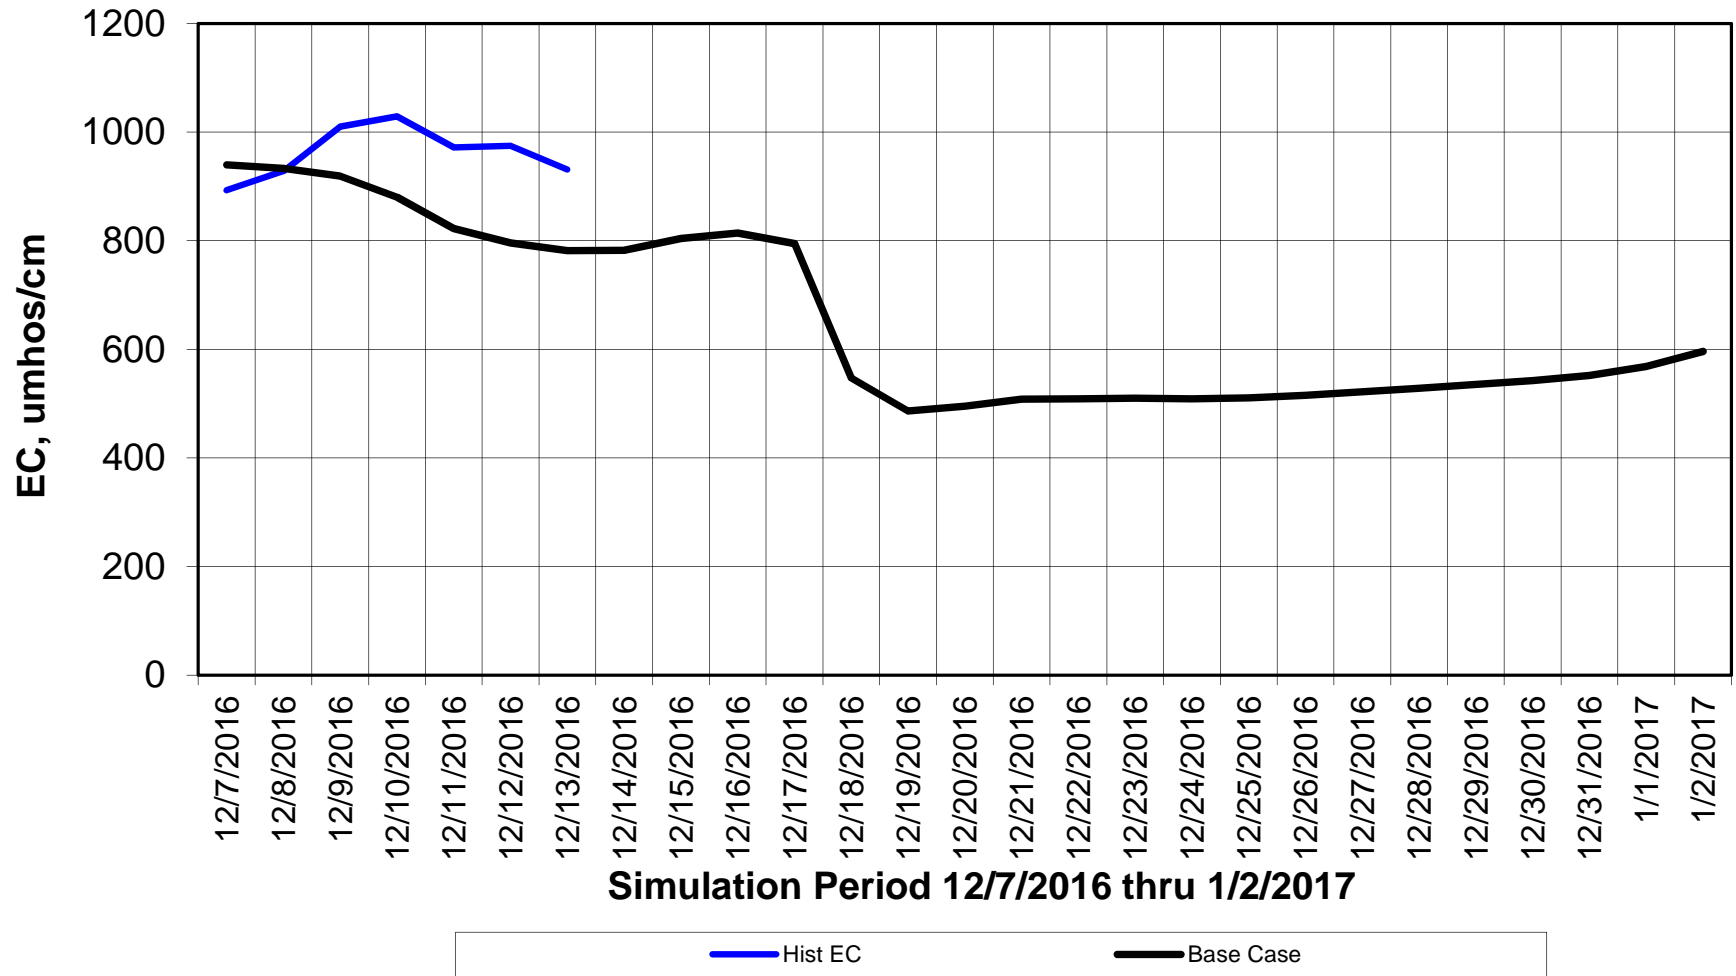

Forecasted Daily EC @ Holland Ct

Simulation Period 12/7/2016 thru 1/2/2017

Forecasted Daily EC @ Old River near Middle River

Simulation Period 12/7/2016 thru 1/2/2017

Forecasted Daily EC @ San Joaquin River at Brandt Bridge

Simulation Period 12/7/2016 thru 1/2/2017

Forecasted Daily EC @ Old River at Tracy Road

Forecasted Daily EC @ Jersey Point

Simulation Period 12/7/2016 thru 1/2/2017

Forecasted Daily EC @ Bethel

Simulation Period 12/7/2016 thru 1/2/2017