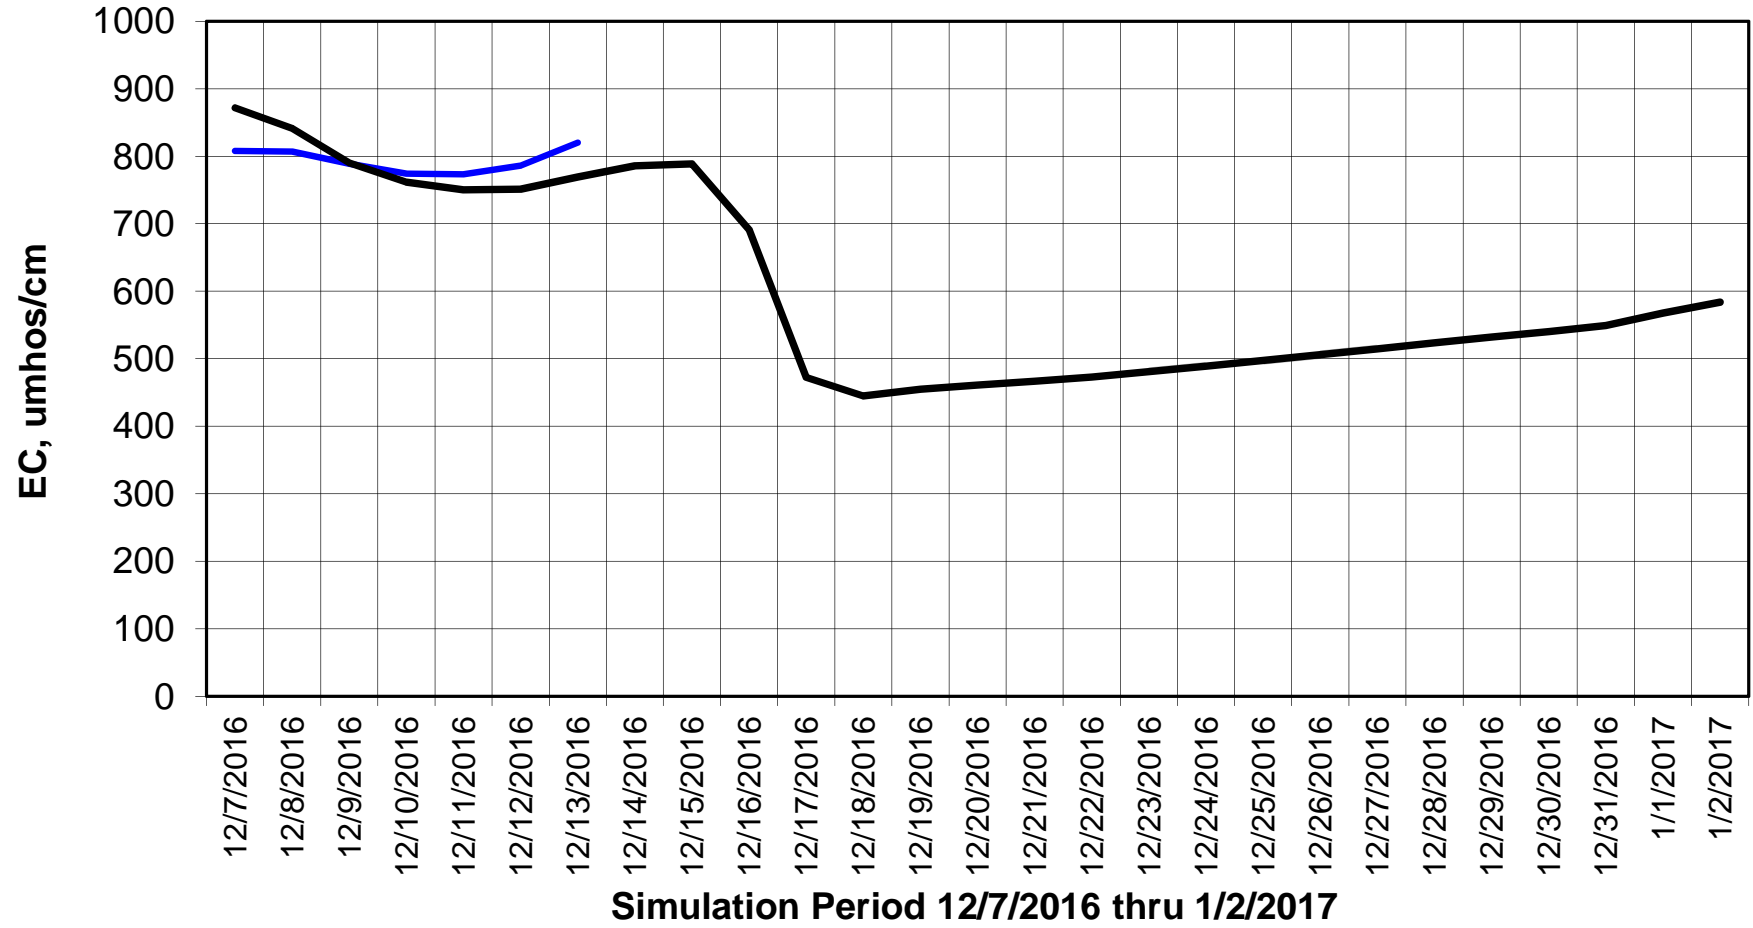

Forecasted Daily EC @ Holland Ct

Simulation Period 12/7/2016 thru 1/2/2017

Forecasted Daily EC @ Old River near Middle River

Simulation Period 12/7/2016 thru 1/2/2017

Forecasted Daily EC @ San Joaquin River at Brandt Bridge

Simulation Period 12/7/2016 thru 1/2/2017

Forecasted Daily EC @ Old River at Tracy Road

Forecasted Daily EC @ Jersey Point

Simulation Period 12/7/2016 thru 1/2/2017

Forecasted Daily EC @ Bethel

Simulation Period 12/7/2016 thru 1/2/2017