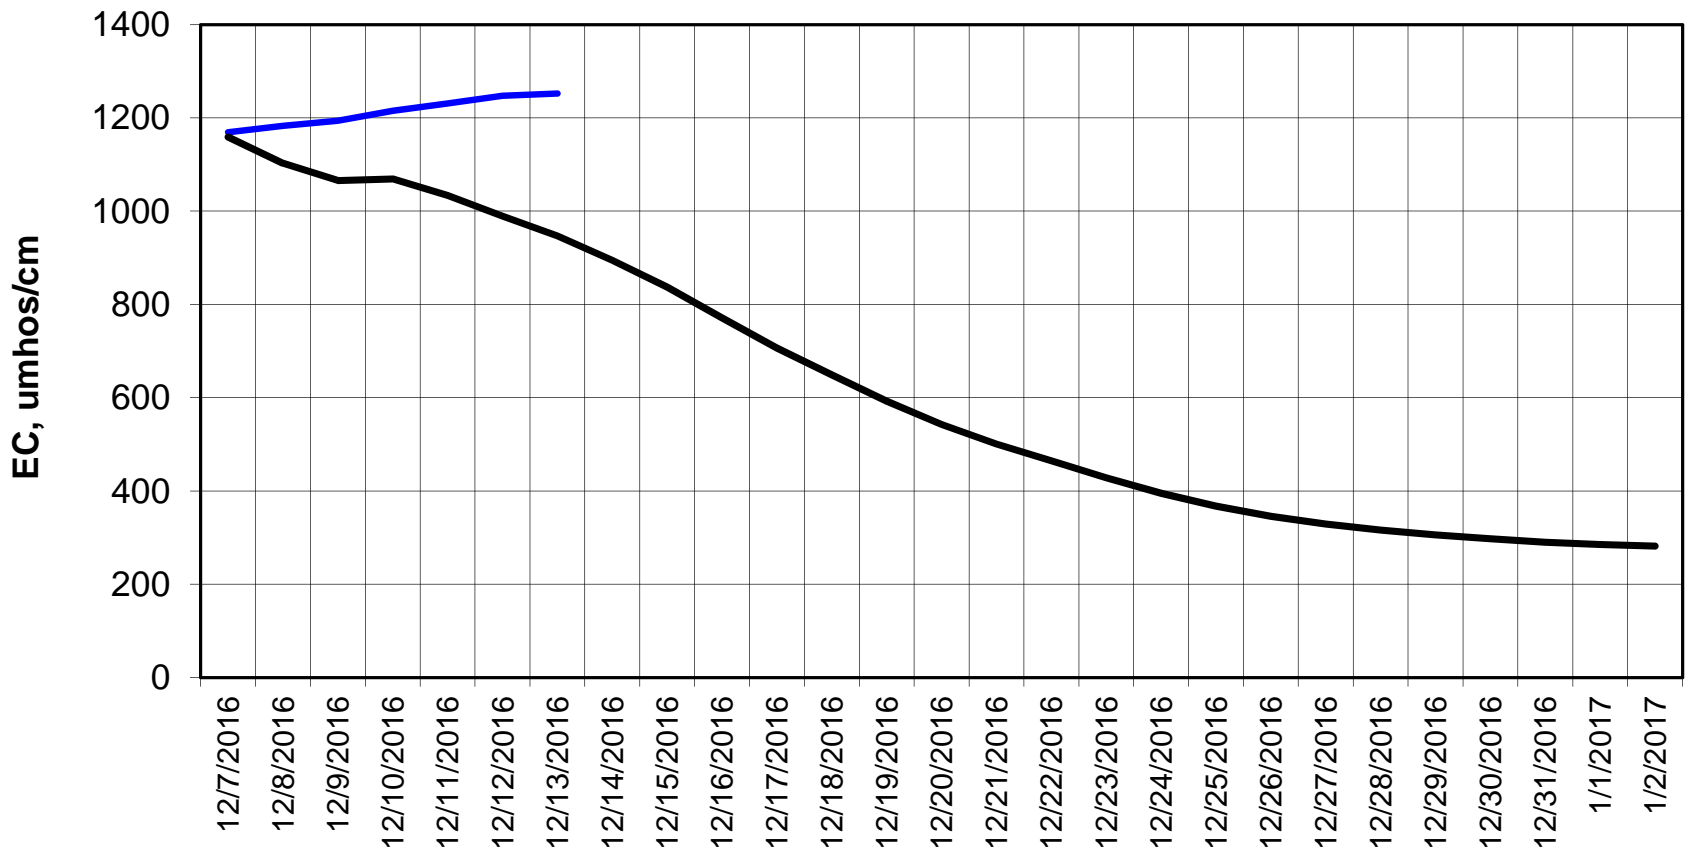

Simulation Period 12/7/2016 thru 1/2/2017

Forecasted Daily EC @ Old River at Tracy Road

Forecasted Daily EC @ Jersey Point

Simulation Period 12/7/2016 thru 1/2/2017

Forecasted Daily EC @ Bethel

Simulation Period 12/7/2016 thru 1/2/2017