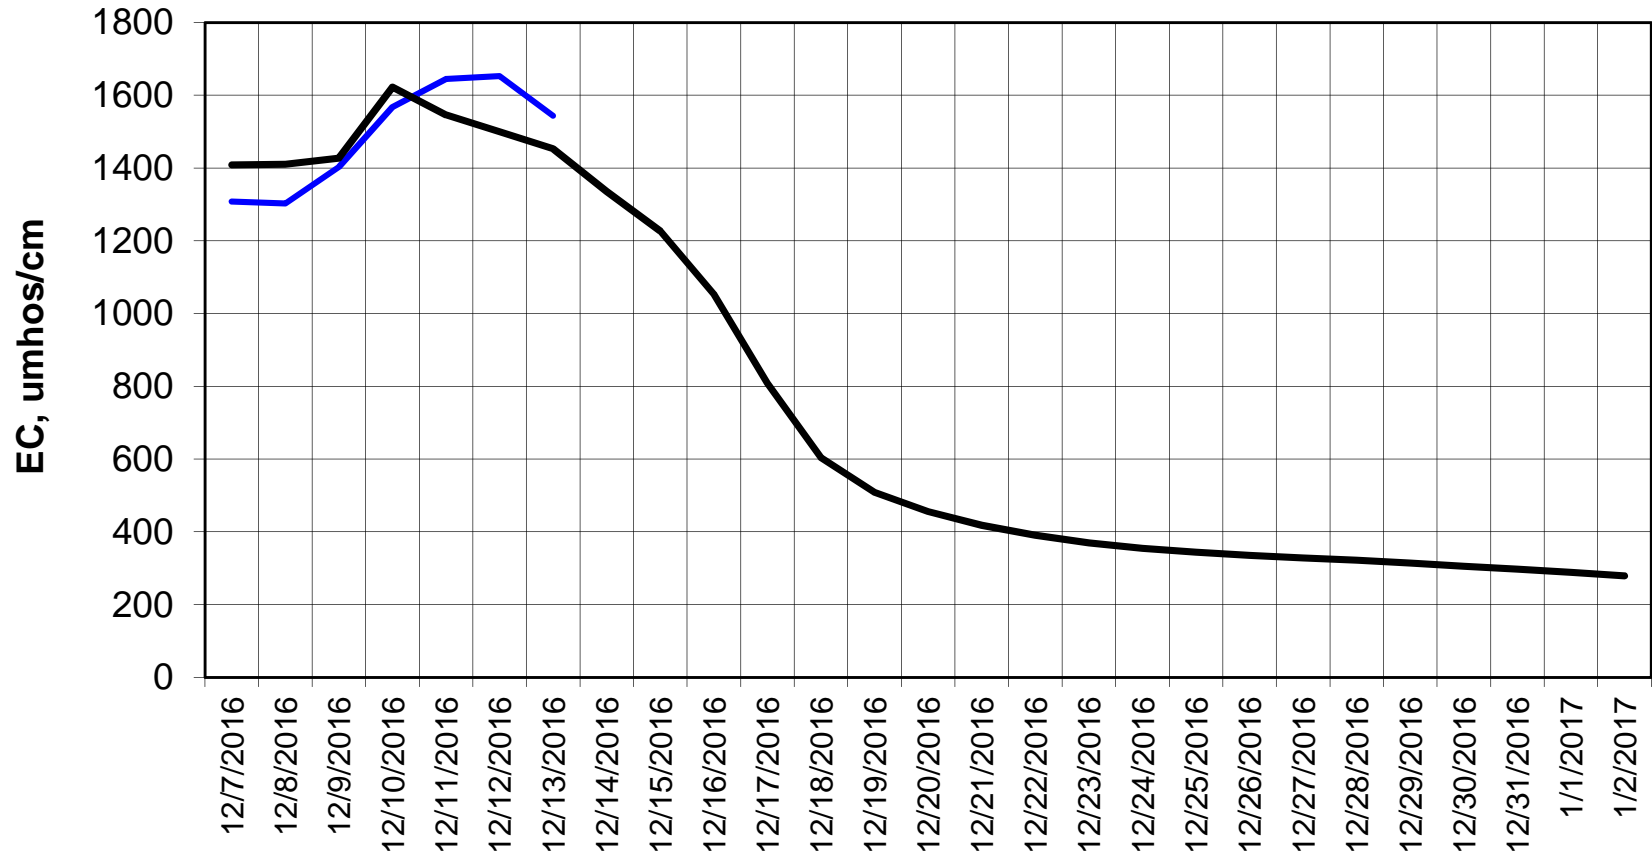

Forecasted Daily EC @ Holland Ct

Simulation Period 12/7/2016 thru 1/2/2017

Forecasted Daily EC @ Old River near Middle River

Simulation Period 12/7/2016 thru 1/2/2017

Forecasted Daily EC @ San Joaquin River at Brandt Bridge

Simulation Period 12/7/2016 thru 1/2/2017

Forecasted Daily EC @ Old River at Tracy Road

Forecasted Daily EC @ Jersey Point

Simulation Period 12/7/2016 thru 1/2/2017

Forecasted Daily EC @ Bethel

Simulation Period 12/7/2016 thru 1/2/2017