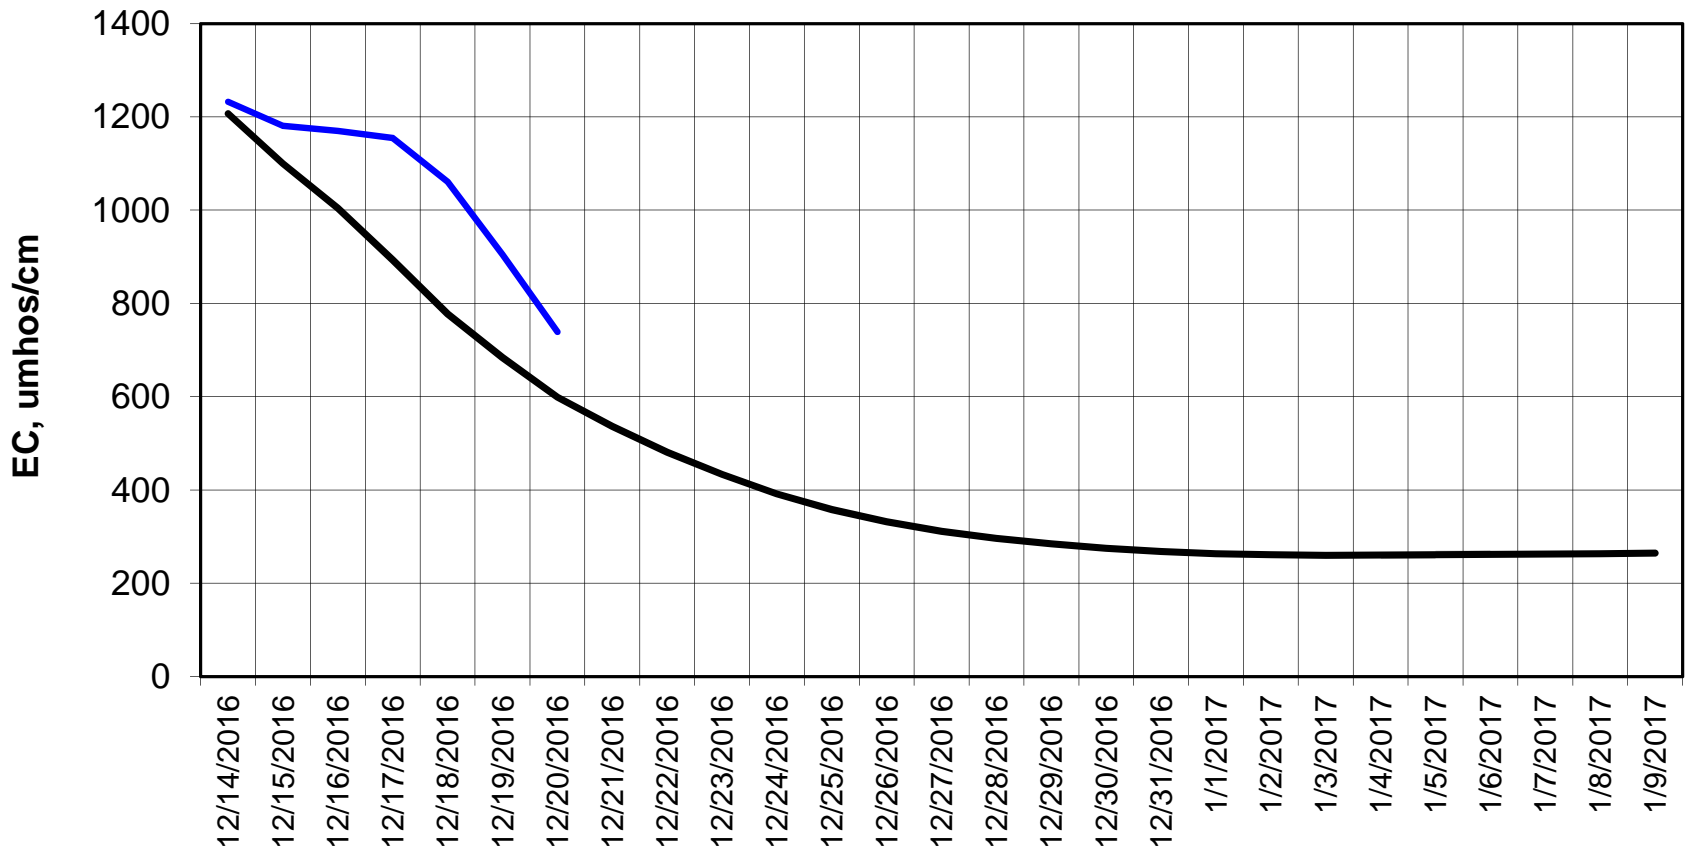

Forecasted Daily EC @ Old River at Tracy Road

— Hist EC — Base Case

Forecasted Daily EC @ Jersey Point

Simulation Period 12/14/2016 thru 1/9/2017

Forecasted Daily EC @ Bethel

Simulation Period 12/14/2016 thru 1/9/2017