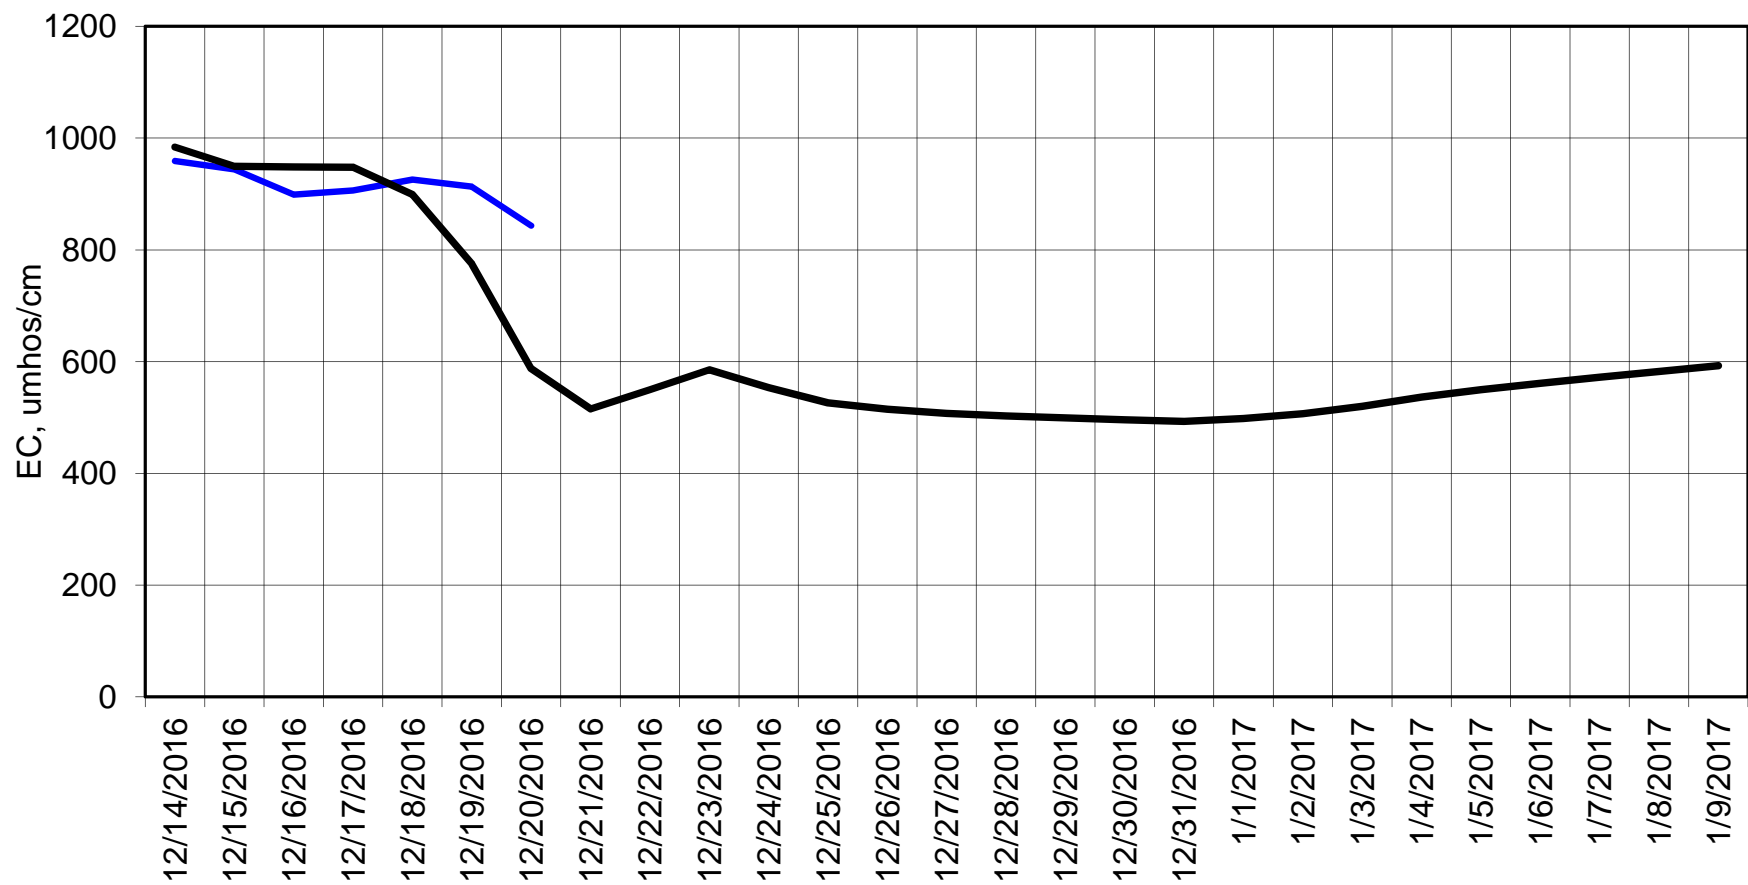

Forecasted Daily EC @ Holland Ct

Simulation Period 12/14/2016 thru 1/9/2017

Forecasted Daily EC @ Old River near Middle River

Forecasted Daily EC @ San Joaquin River at Brandt Bridge

Simulation Period 12/14/2016 thru 1/9/2017

Forecasted Daily EC @ Old River at Tracy Road

— Hist EC — Base Case

Forecasted Daily EC @ Jersey Point

Simulation Period 12/14/2016 thru 1/9/2017

Forecasted Daily EC @ Bethel

Simulation Period 12/14/2016 thru 1/9/2017