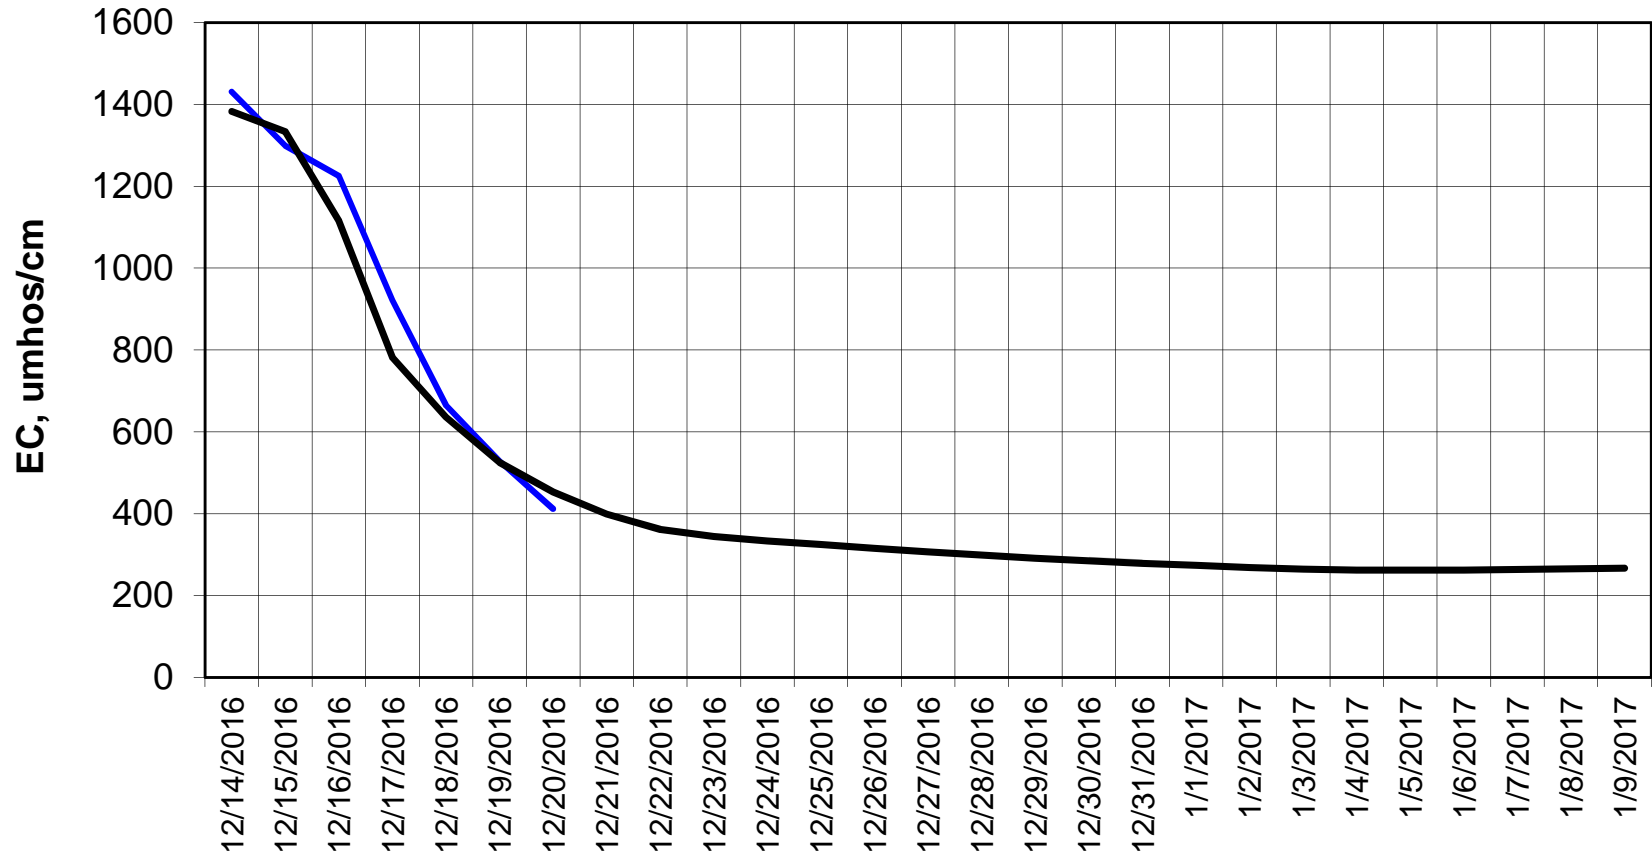

Forecasted Daily EC @ Holland Ct

Simulation Period 12/14/2016 thru 1/9/2017

Forecasted Daily EC @ Old River near Middle River

Forecasted Daily EC @ San Joaquin River at Brandt Bridge

Simulation Period 12/14/2016 thru 1/9/2017

Forecasted Daily EC @ Old River at Tracy Road

— Hist EC — Base Case

Forecasted Daily EC @ Jersey Point

Simulation Period 12/14/2016 thru 1/9/2017

Forecasted Daily EC @ Bethel

Simulation Period 12/14/2016 thru 1/9/2017