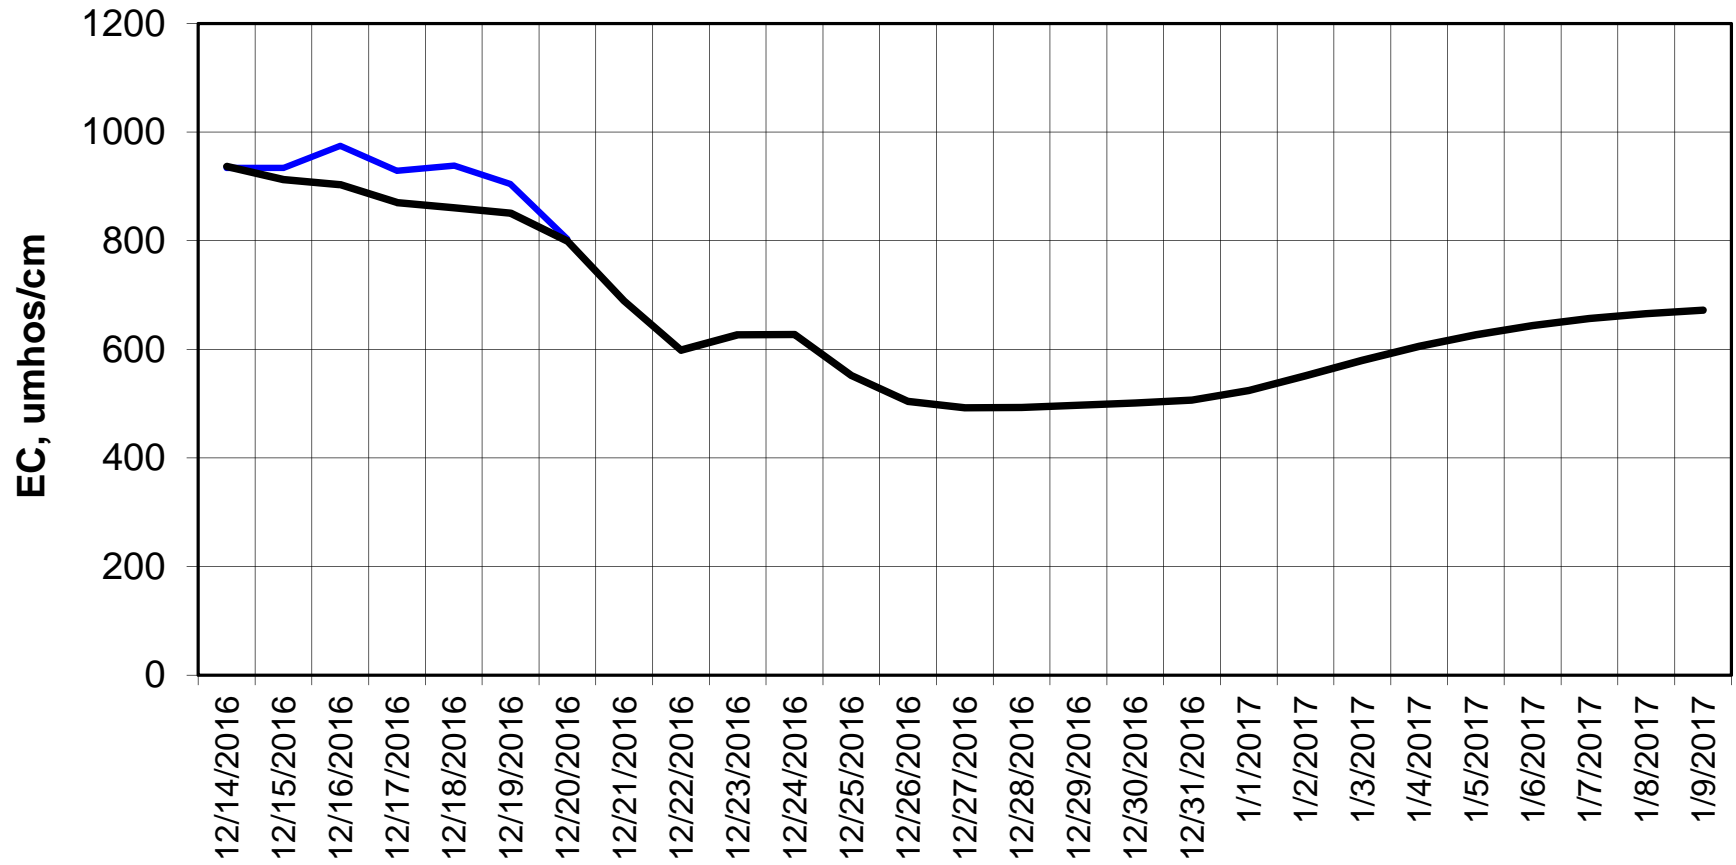

Forecasted Daily EC @ Holland Ct

Simulation Period 12/14/2016 thru 1/9/2017

Forecasted Daily EC @ Old River near Middle River

Forecasted Daily EC @ San Joaquin River at Brandt Bridge

Simulation Period 12/14/2016 thru 1/9/2017

Forecasted Daily EC @ Old River at Tracy Road

— Hist EC — Base Case

Forecasted Daily EC @ Jersey Point

Simulation Period 12/14/2016 thru 1/9/2017

Forecasted Daily EC @ Bethel

Simulation Period 12/14/2016 thru 1/9/2017