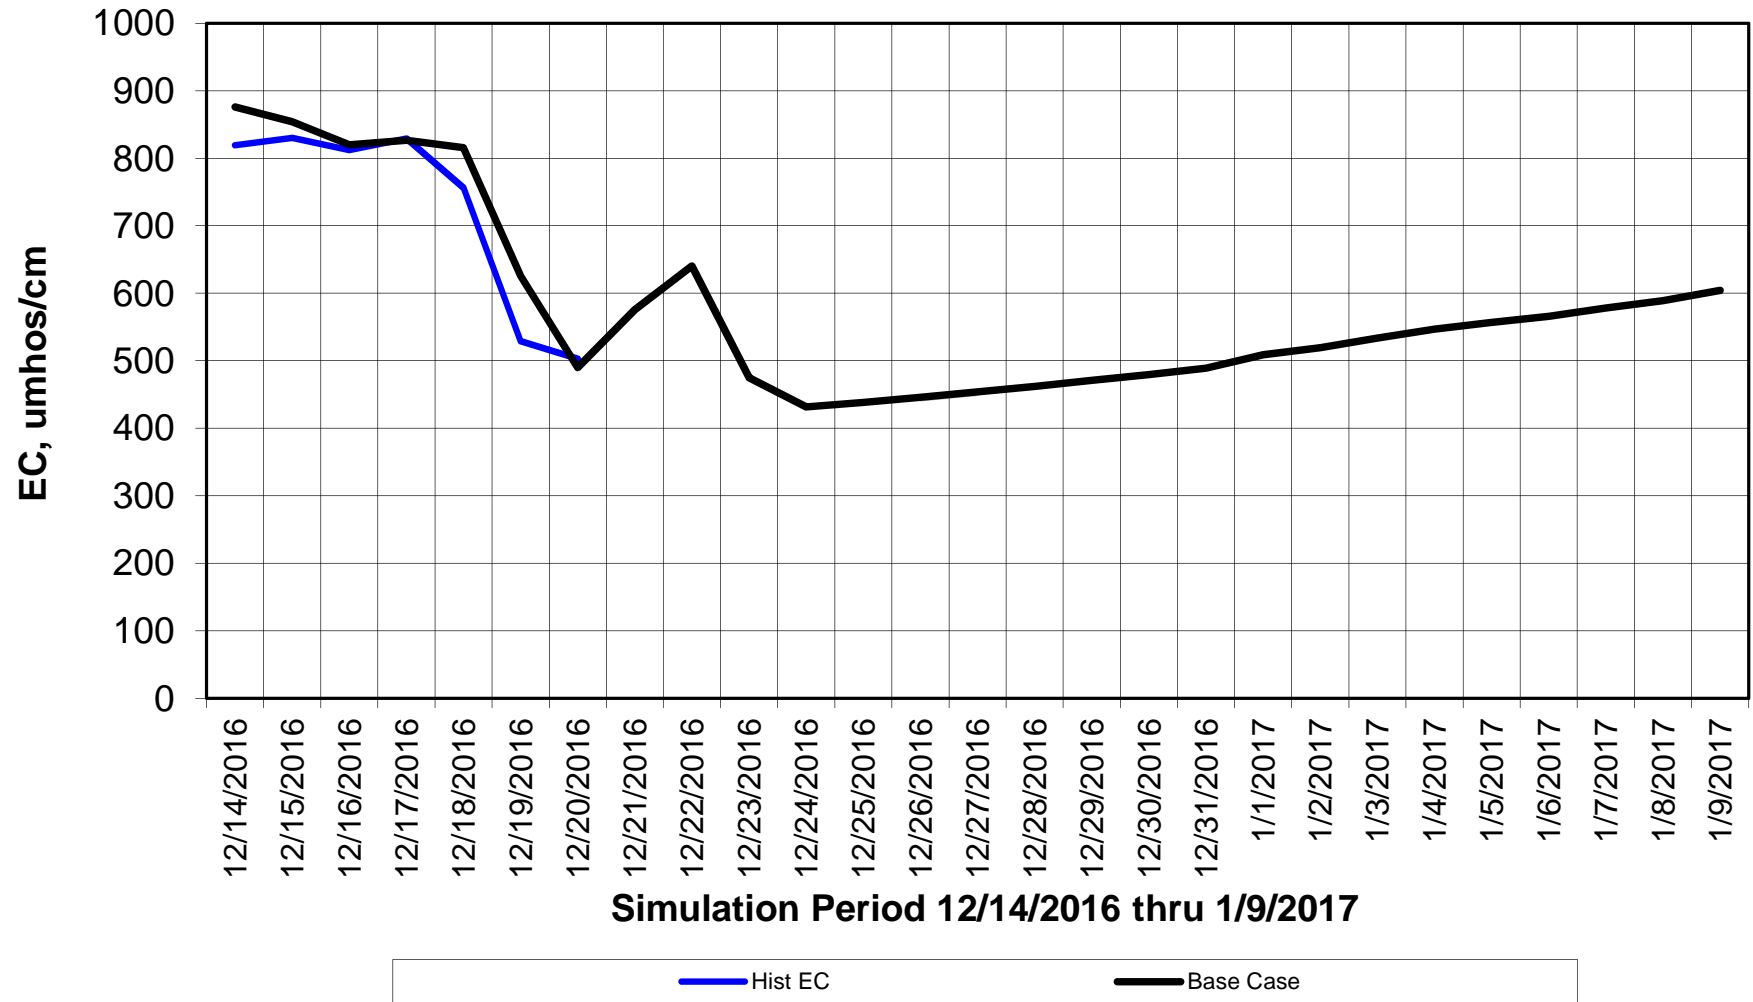

Forecasted Daily EC @ Holland Ct

Simulation Period 12/14/2016 thru 1/9/2017

Forecasted Daily EC @ Old River near Middle River

Forecasted Daily EC @ San Joaquin River at Brandt Bridge

Simulation Period 12/14/2016 thru 1/9/2017

Forecasted Daily EC @ Old River at Tracy Road

— Hist EC — Base Case

Forecasted Daily EC @ Jersey Point

Simulation Period 12/14/2016 thru 1/9/2017

Forecasted Daily EC @ Bethel

Simulation Period 12/14/2016 thru 1/9/2017