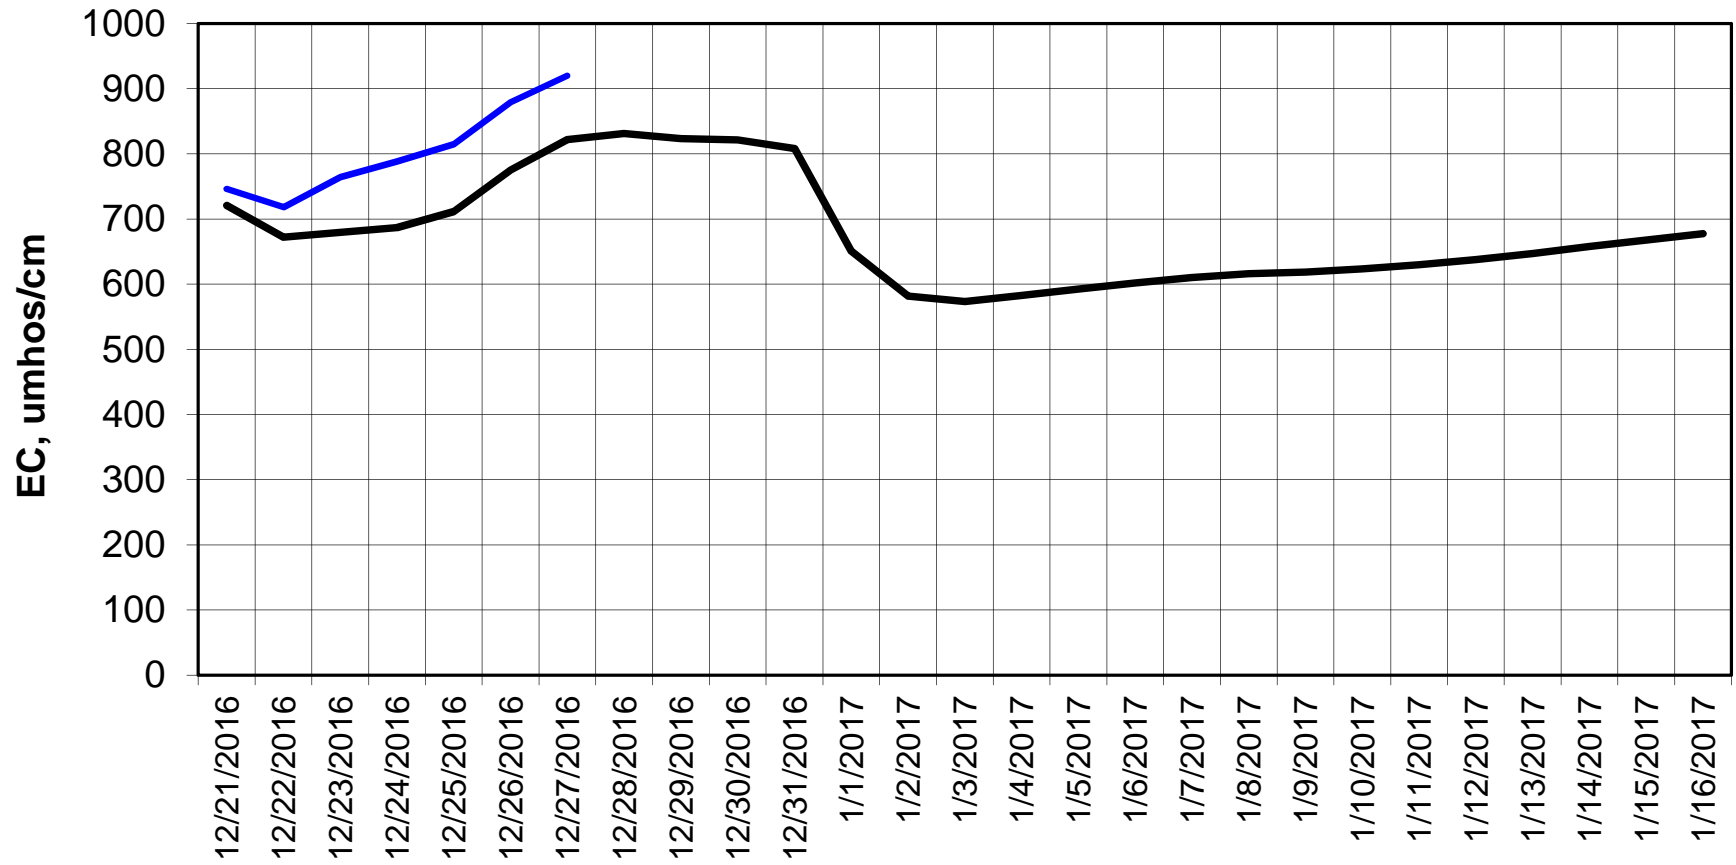

Forecasted Daily EC @ Holland Ct

Simulation Period 12/21/2016 thru 1/16/2017

Forecasted Daily EC @ Old River near Middle River

Forecasted Daily EC @ San Joaquin River at Brandt Bridge

Simulation Period 12/21/2016 thru 1/16/2017

Forecasted Daily EC @ Old River at Tracy Road

— Hist EC — Base Case

Forecasted Daily EC @ Jersey Point

Simulation Period 12/21/2016 thru 1/16/2017

Forecasted Daily EC @ Bethel

Simulation Period 12/21/2016 thru 1/16/2017