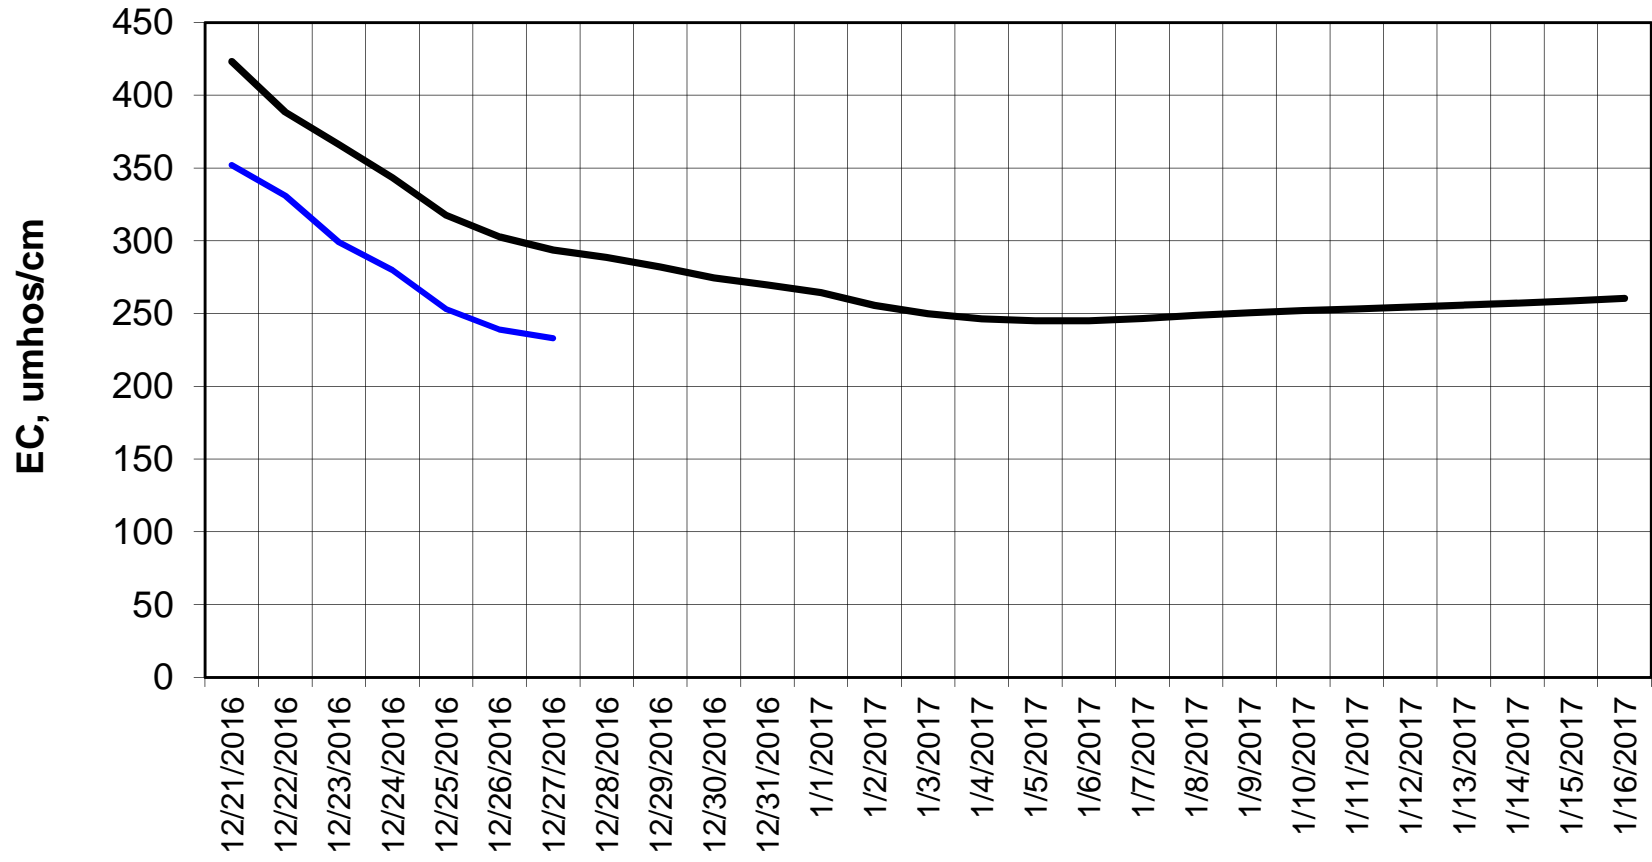

Forecasted Daily EC @ Holland Ct

Simulation Period 12/21/2016 thru 1/16/2017

Forecasted Daily EC @ Old River near Middle River

Forecasted Daily EC @ San Joaquin River at Brandt Bridge

Simulation Period 12/21/2016 thru 1/16/2017

Forecasted Daily EC @ Old River at Tracy Road

— Hist EC — Base Case

Forecasted Daily EC @ Jersey Point

Simulation Period 12/21/2016 thru 1/16/2017

Forecasted Daily EC @ Bethel

Simulation Period 12/21/2016 thru 1/16/2017