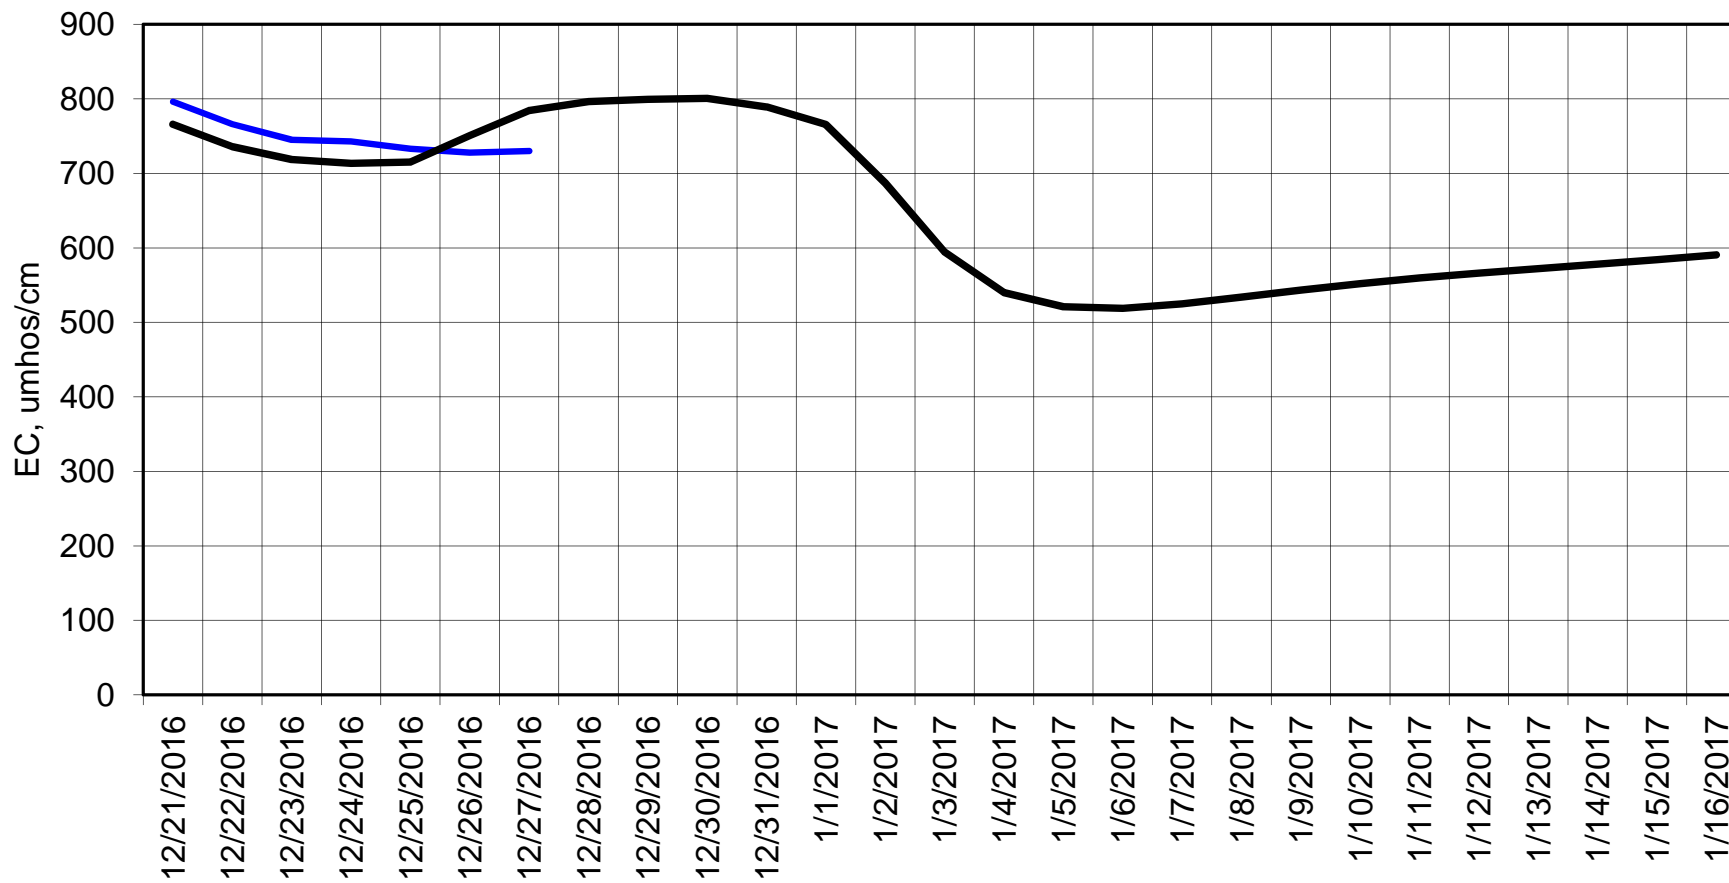

Forecasted Daily EC @ Holland Ct

Simulation Period 12/21/2016 thru 1/16/2017

Forecasted Daily EC @ Old River near Middle River

Forecasted Daily EC @ San Joaquin River at Brandt Bridge

Simulation Period 12/21/2016 thru 1/16/2017

Forecasted Daily EC @ Old River at Tracy Road

— Hist EC — Base Case

Forecasted Daily EC @ Jersey Point

Simulation Period 12/21/2016 thru 1/16/2017

Forecasted Daily EC @ Bethel

Simulation Period 12/21/2016 thru 1/16/2017