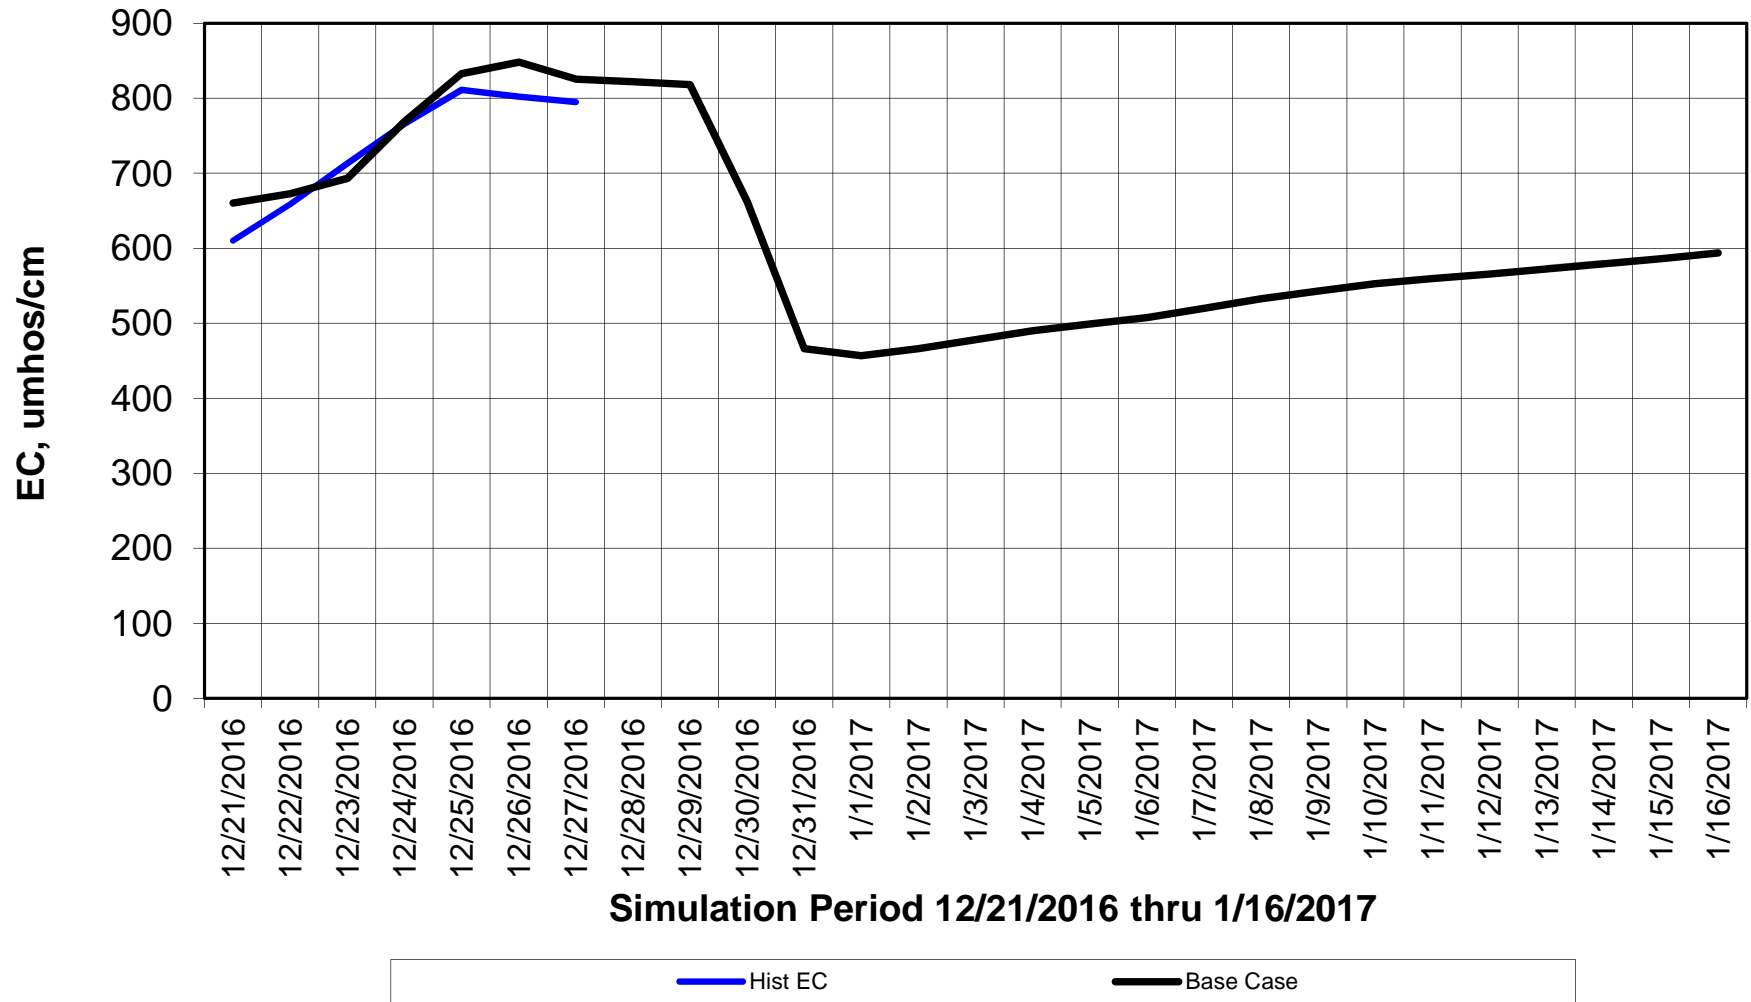

Forecasted Daily EC @ Holland Ct

Simulation Period 12/21/2016 thru 1/16/2017

Forecasted Daily EC @ Old River near Middle River

Forecasted Daily EC @ San Joaquin River at Brandt Bridge

Simulation Period 12/21/2016 thru 1/16/2017

Forecasted Daily EC @ Old River at Tracy Road

— Hist EC — Base Case

Forecasted Daily EC @ Jersey Point

Simulation Period 12/21/2016 thru 1/16/2017

Forecasted Daily EC @ Bethel

Simulation Period 12/21/2016 thru 1/16/2017