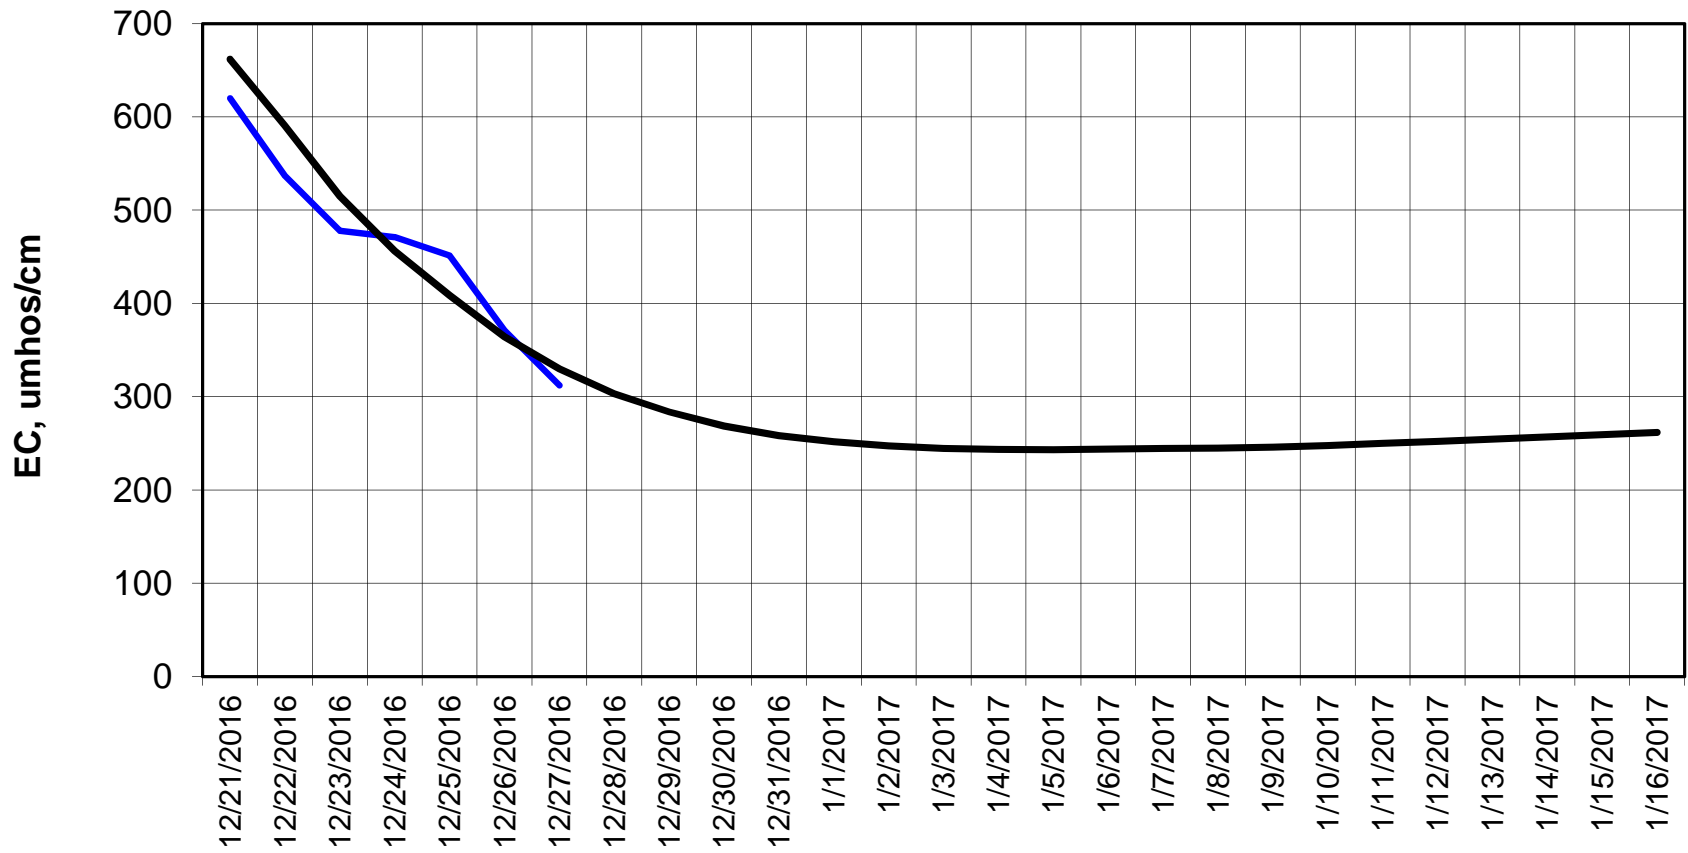

Forecasted Daily EC @ Old River at Tracy Road

— Hist EC — Base Case

Forecasted Daily EC @ Jersey Point

Simulation Period 12/21/2016 thru 1/16/2017

Forecasted Daily EC @ Bethel

Simulation Period 12/21/2016 thru 1/16/2017