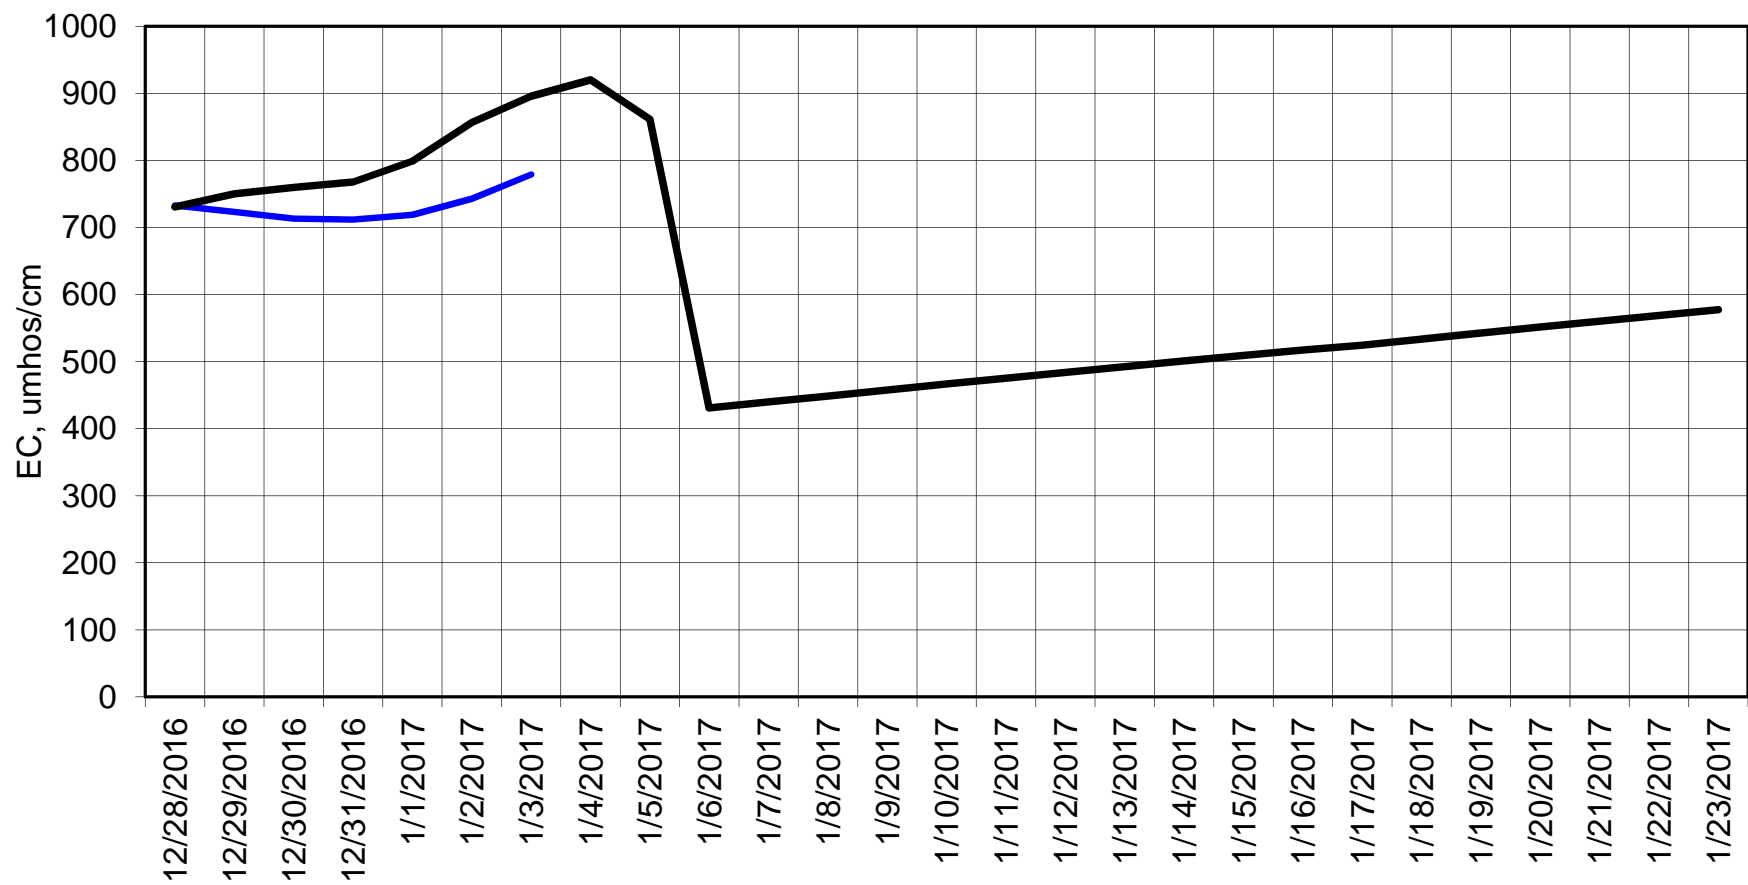

Forecasted Daily EC @ Holland Ct

Simulation Period 12/28/2016 thru 1/23/2017

Forecasted Daily EC @ Old River near Middle River

Simulation Period 12/28/2016 thru 1/23/2017

Forecasted Daily EC @ San Joaquin River at Brandt Bridge

Simulation Period 12/28/2016 thru 1/23/2017

Forecasted Daily EC @ Old River at Tracy Road

Simulation Period 12/28/2016 thru 1/23/2017

Forecasted Daily EC @ Jersey Point

Simulation Period 12/28/2016 thru 1/23/2017

Forecasted Daily EC @ Bethel

Simulation Period 12/28/2016 thru 1/23/2017