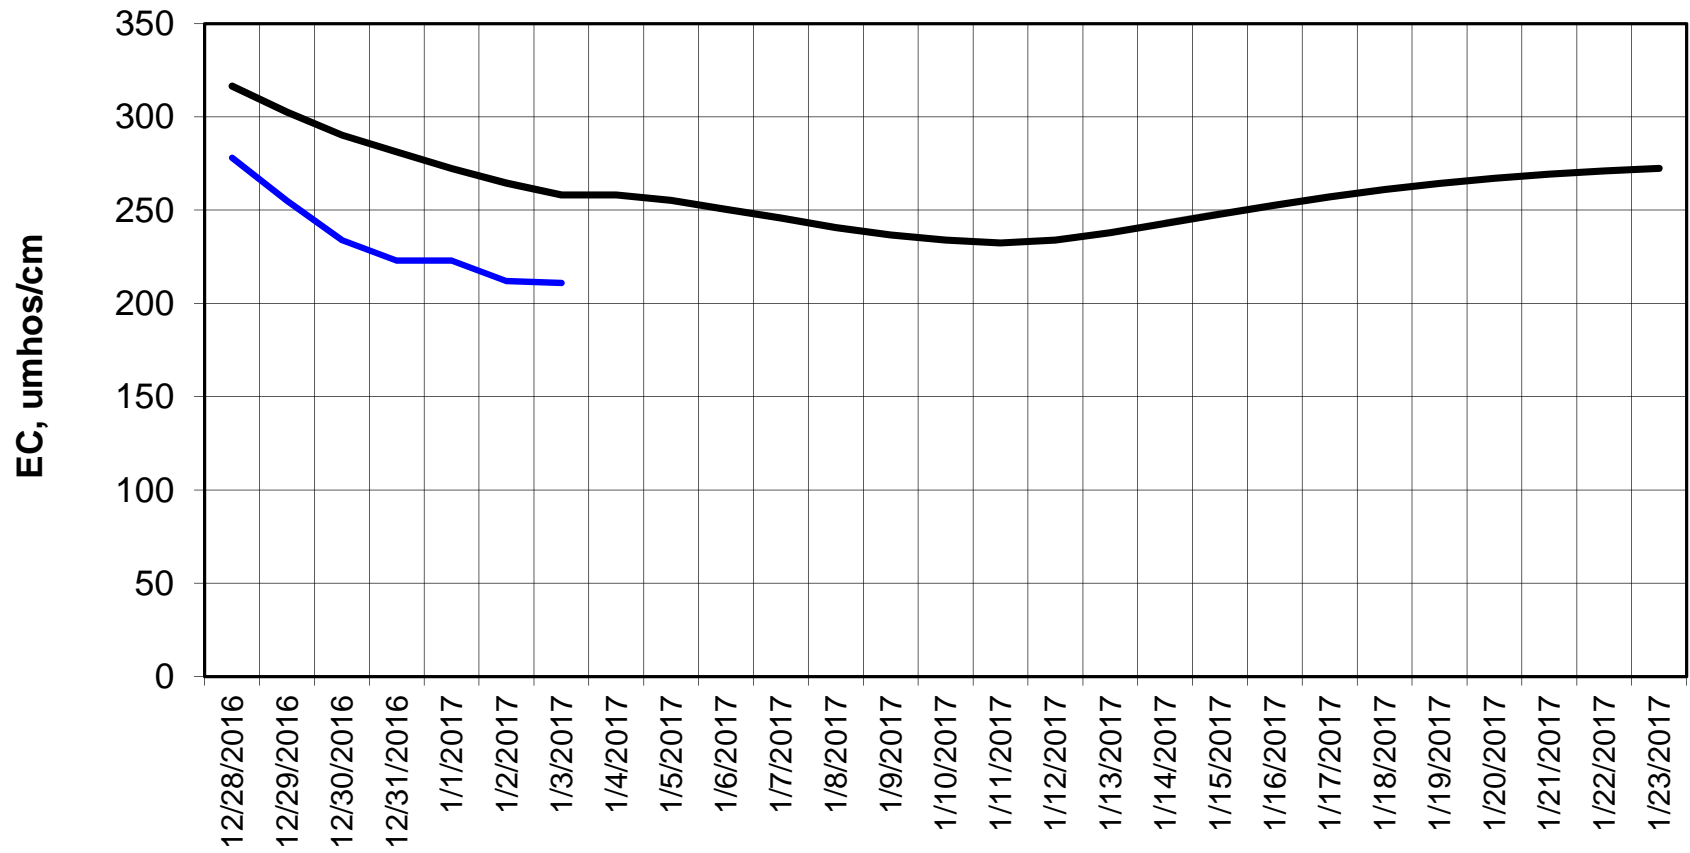

Simulation Period 12/28/2016 thru 1/23/2017

Forecasted Daily EC @ Old River at Tracy Road

Simulation Period 12/28/2016 thru 1/23/2017

Forecasted Daily EC @ Jersey Point

Simulation Period 12/28/2016 thru 1/23/2017

Forecasted Daily EC @ Bethel

Simulation Period 12/28/2016 thru 1/23/2017