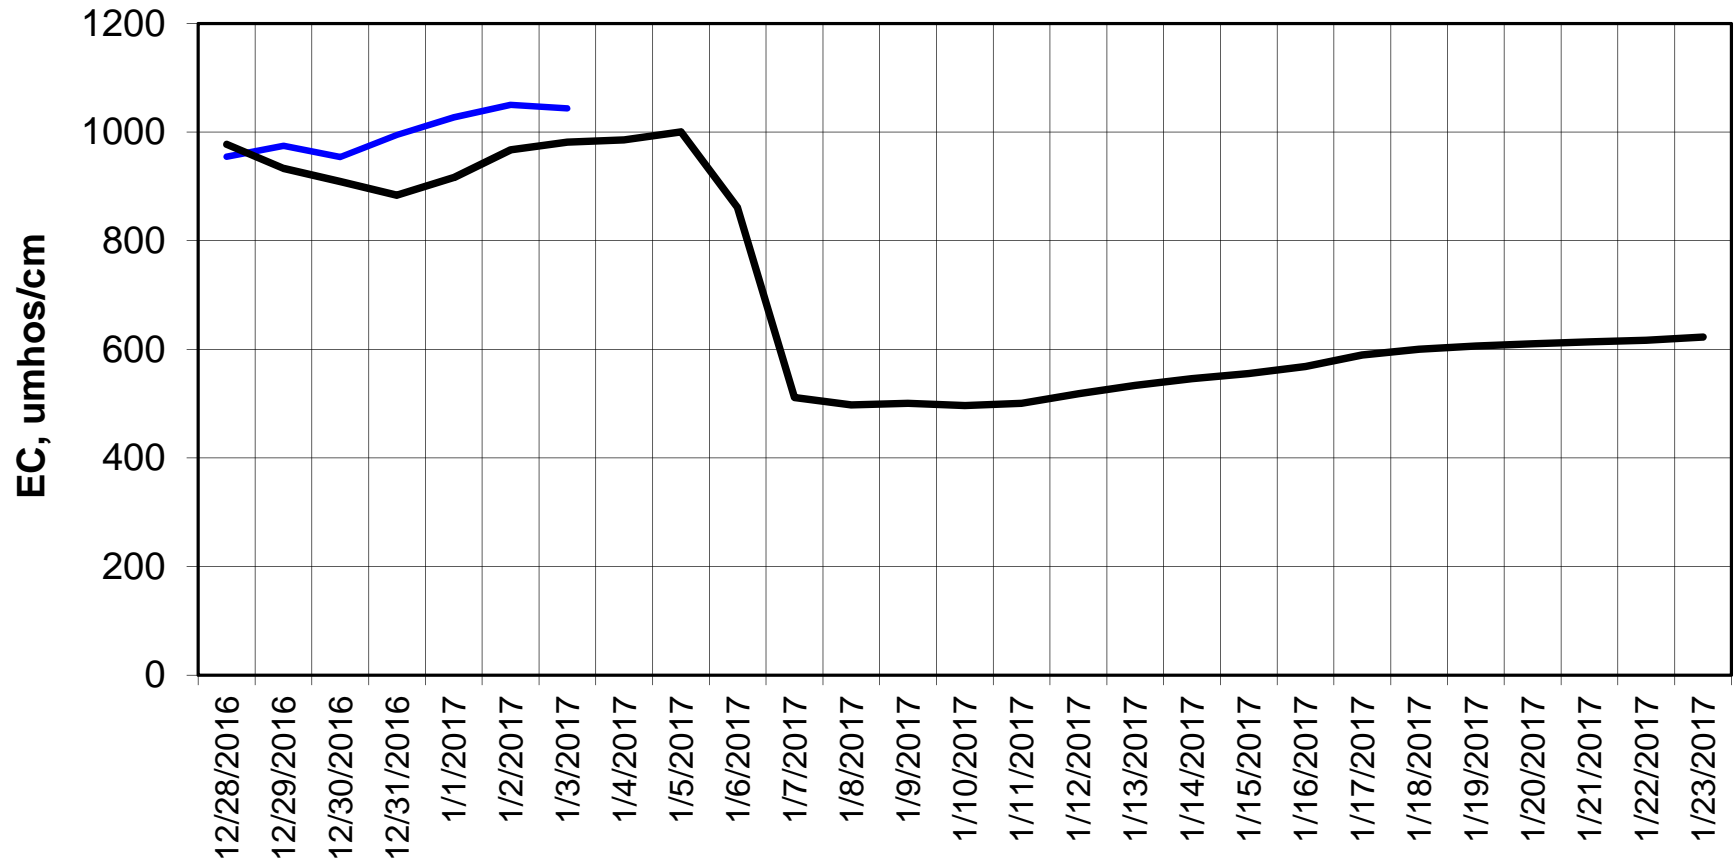

Forecasted Daily EC @ Holland Ct

Simulation Period 12/28/2016 thru 1/23/2017

Forecasted Daily EC @ Old River near Middle River

Simulation Period 12/28/2016 thru 1/23/2017

Forecasted Daily EC @ San Joaquin River at Brandt Bridge

Simulation Period 12/28/2016 thru 1/23/2017

Forecasted Daily EC @ Old River at Tracy Road

Simulation Period 12/28/2016 thru 1/23/2017

Forecasted Daily EC @ Jersey Point

Simulation Period 12/28/2016 thru 1/23/2017

Forecasted Daily EC @ Bethel

Simulation Period 12/28/2016 thru 1/23/2017