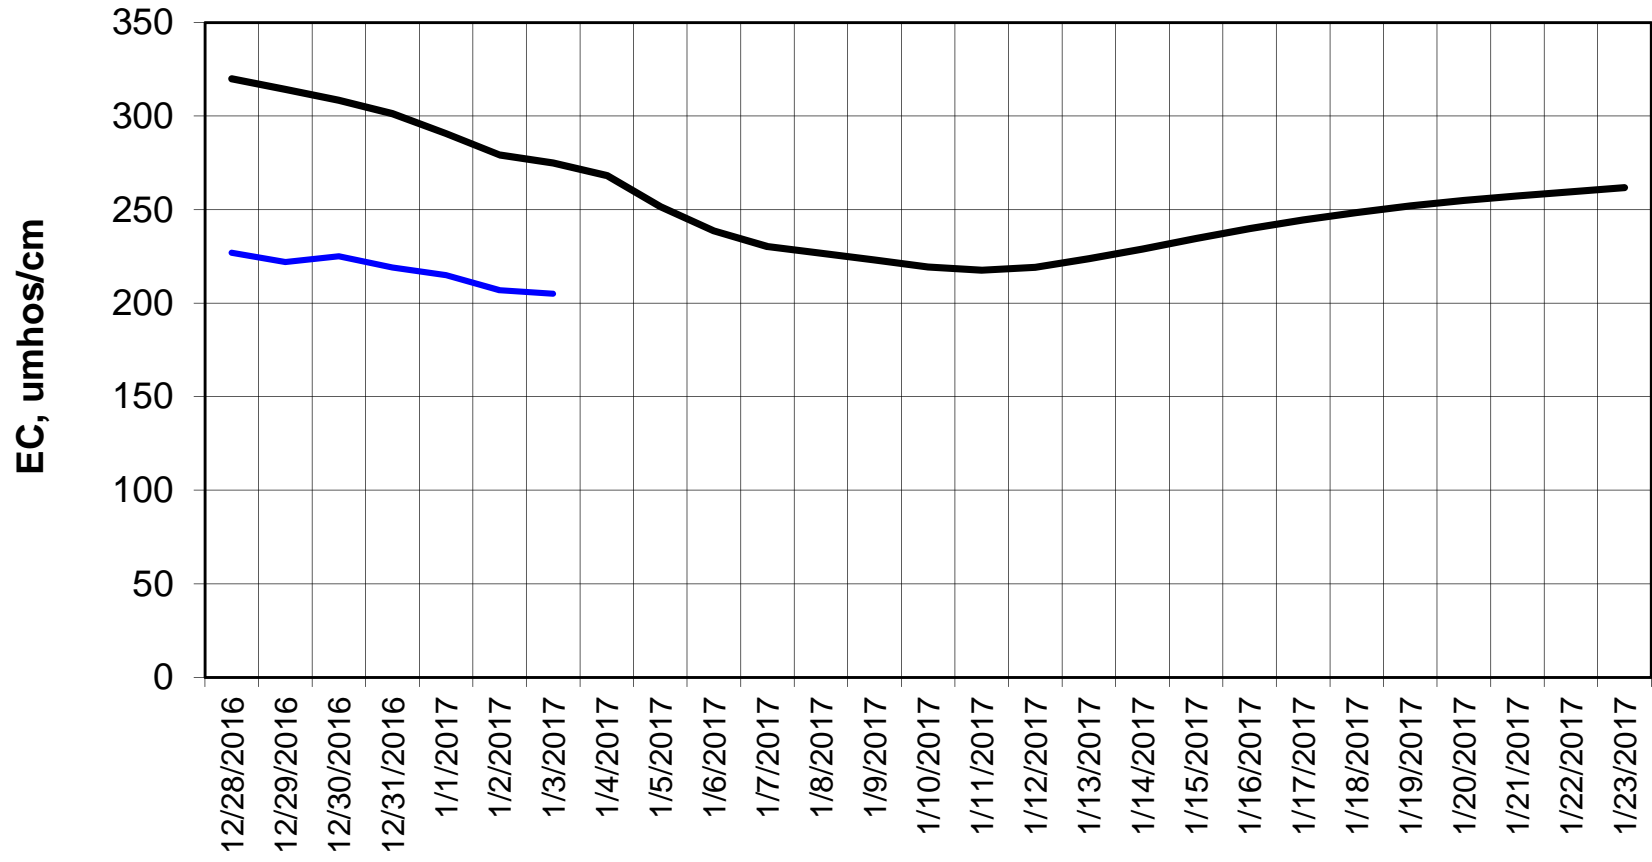

Simulation Period 12/28/2016 thru 1/23/2017

Forecasted Daily EC @ Old River at Tracy Road

Simulation Period 12/28/2016 thru 1/23/2017

Forecasted Daily EC @ Jersey Point

Simulation Period 12/28/2016 thru 1/23/2017

Forecasted Daily EC @ Bethel

Simulation Period 12/28/2016 thru 1/23/2017