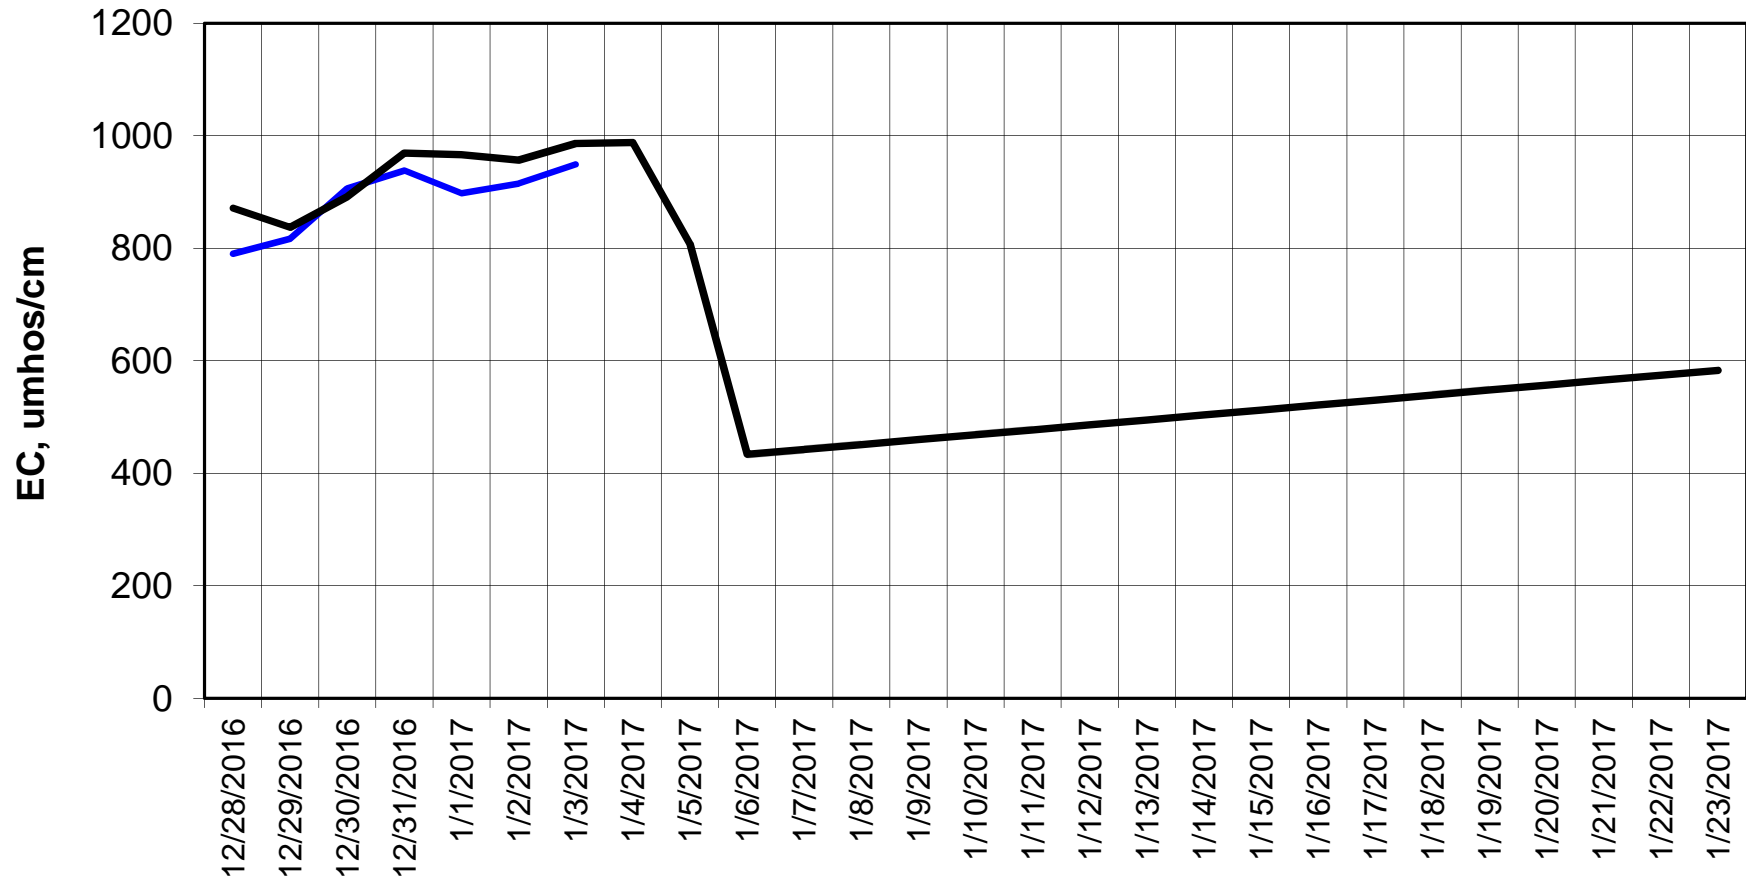

Forecasted Daily EC @ Holland Ct

Simulation Period 12/28/2016 thru 1/23/2017

Forecasted Daily EC @ Old River near Middle River

Simulation Period 12/28/2016 thru 1/23/2017

Forecasted Daily EC @ San Joaquin River at Brandt Bridge

Simulation Period 12/28/2016 thru 1/23/2017

Forecasted Daily EC @ Old River at Tracy Road

Simulation Period 12/28/2016 thru 1/23/2017

Forecasted Daily EC @ Jersey Point

Simulation Period 12/28/2016 thru 1/23/2017

Forecasted Daily EC @ Bethel

Simulation Period 12/28/2016 thru 1/23/2017