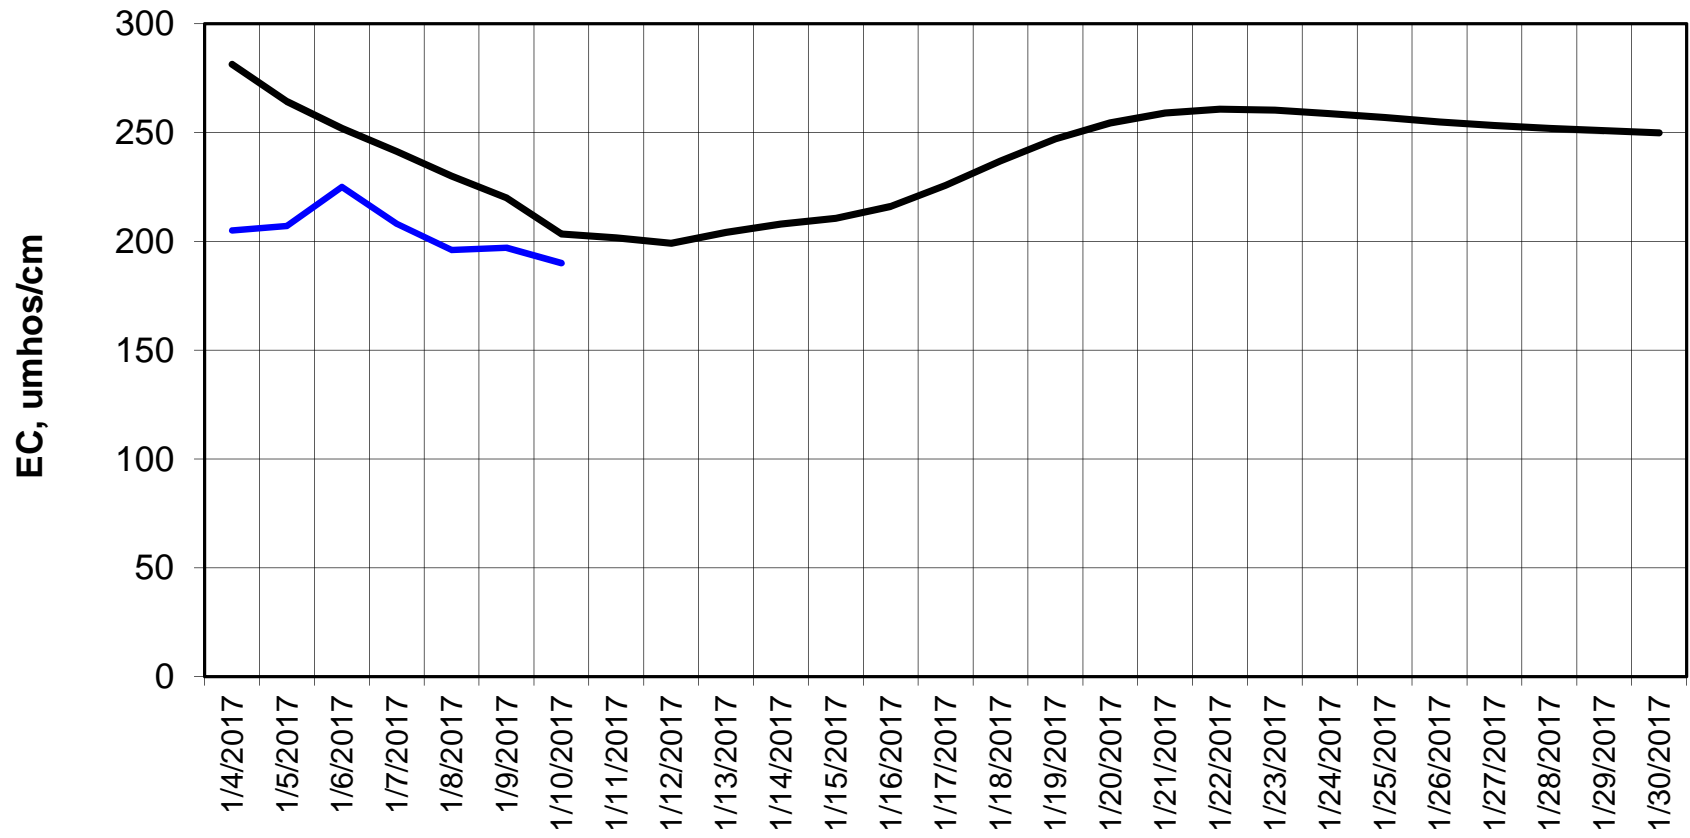

Simulation Period 1/4/2017 thru 1/30/2017

Forecasted Daily EC @ Old River at Tracy Road

Simulation Period 1/4/2017 thru 1/30/2017

Forecasted Daily EC @ Jersey Point

Simulation Period 1/4/2017 thru 1/30/2017

Forecasted Daily EC @ Bethel

Simulation Period 1/4/2017 thru 1/30/2017