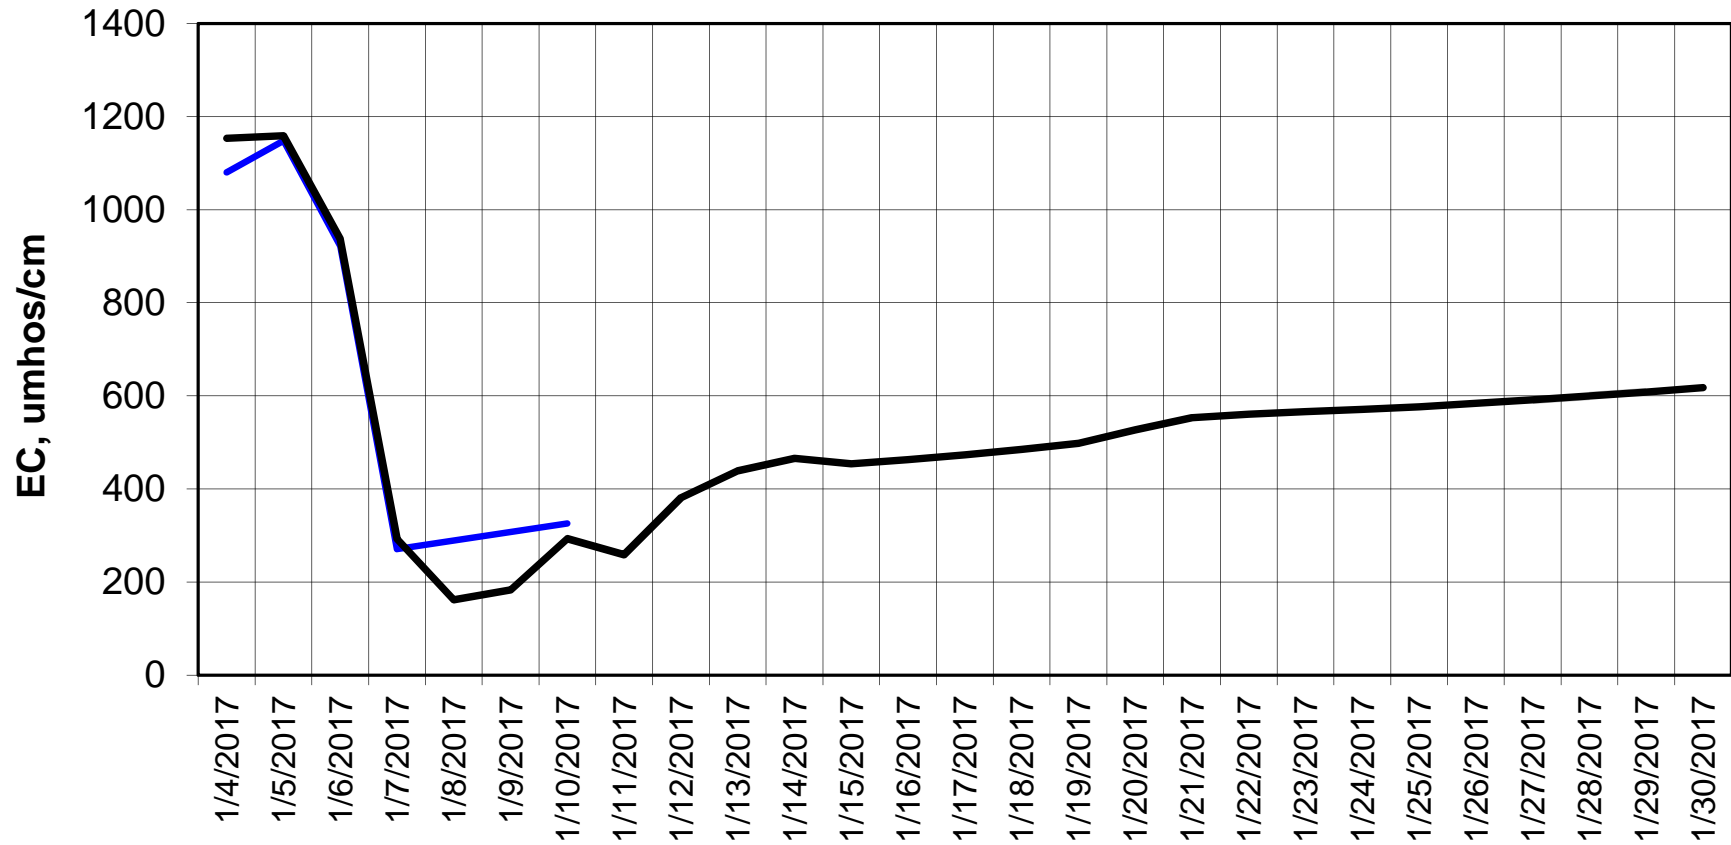

Forecasted Daily EC @ Holland Ct

Simulation Period 1/4/2017 thru 1/30/2017

Forecasted Daily EC @ Old River near Middle River

Simulation Period 1/4/2017 thru 1/30/2017

Forecasted Daily EC @ San Joaquin River at Brandt Bridge

Simulation Period 1/4/2017 thru 1/30/2017

Forecasted Daily EC @ Old River at Tracy Road

Simulation Period 1/4/2017 thru 1/30/2017

Forecasted Daily EC @ Jersey Point

Simulation Period 1/4/2017 thru 1/30/2017