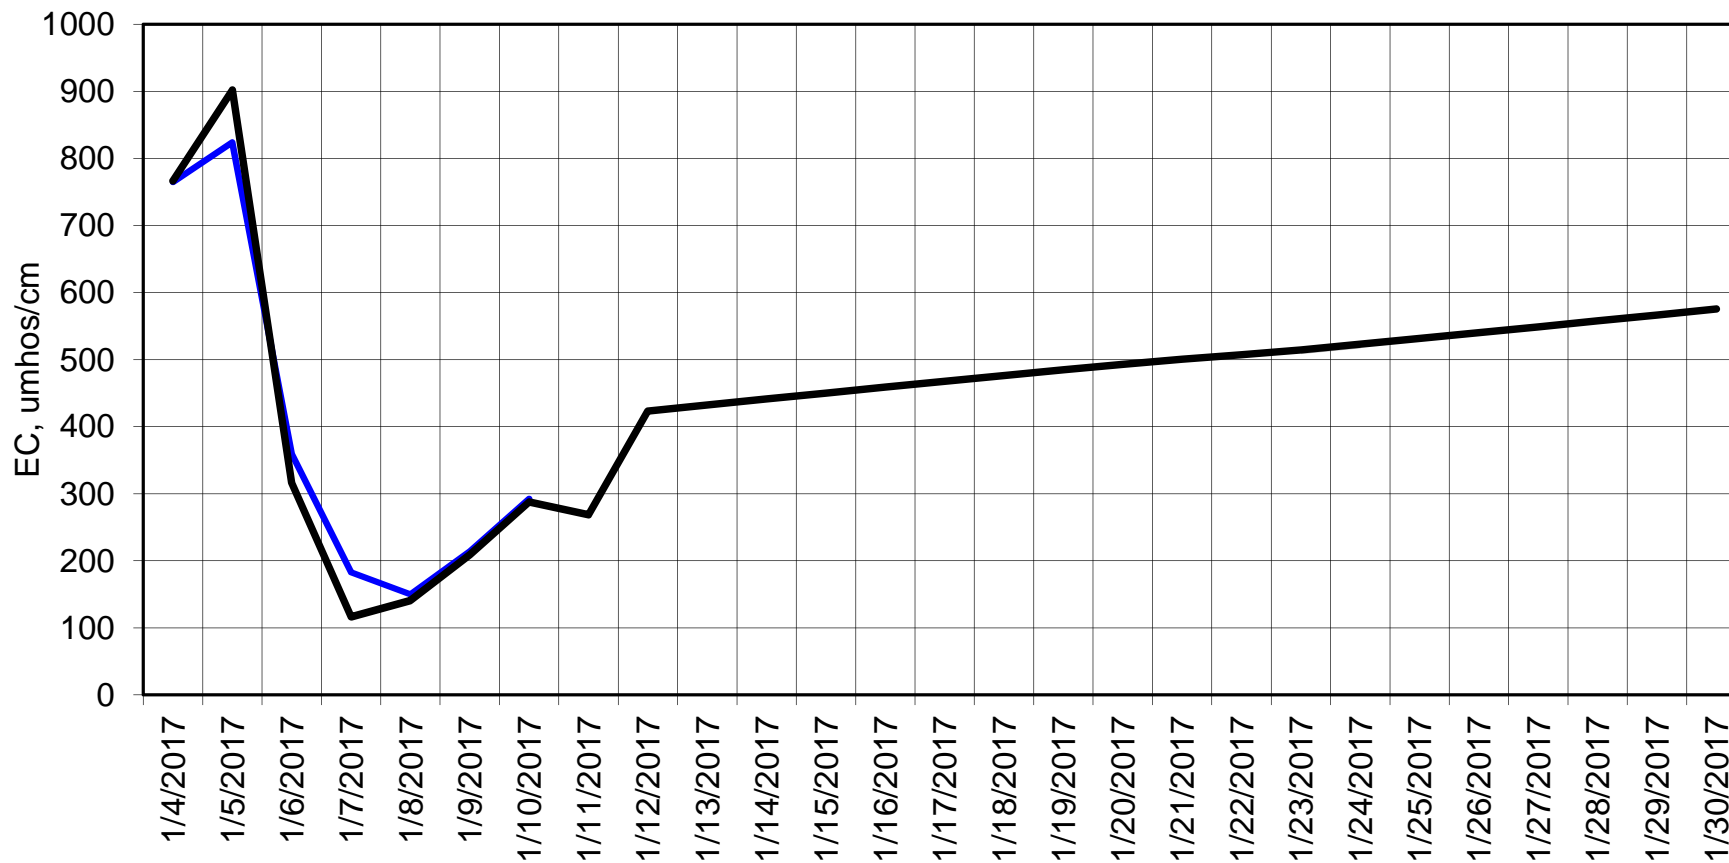

Forecasted Daily EC @ Holland Ct

Simulation Period 1/4/2017 thru 1/30/2017

Forecasted Daily EC @ Old River near Middle River

Simulation Period 1/4/2017 thru 1/30/2017

Forecasted Daily EC @ San Joaquin River at Brandt Bridge

Simulation Period 1/4/2017 thru 1/30/2017

Forecasted Daily EC @ Old River at Tracy Road

Simulation Period 1/4/2017 thru 1/30/2017

Forecasted Daily EC @ Jersey Point

Simulation Period 1/4/2017 thru 1/30/2017

Forecasted Daily EC @ Bethel

Simulation Period 1/4/2017 thru 1/30/2017