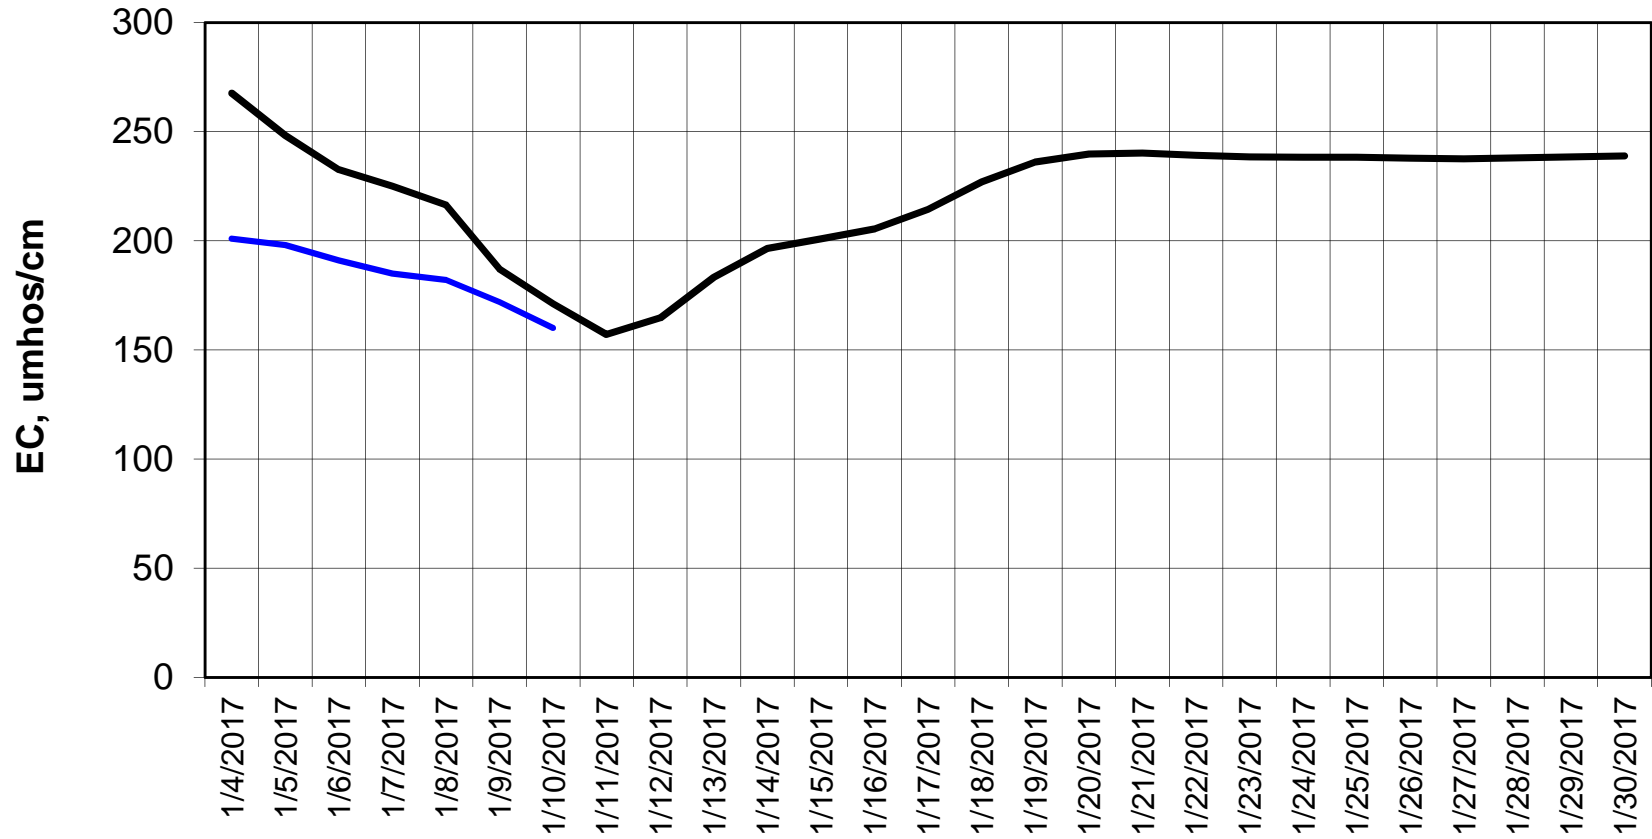

Simulation Period 1/4/2017 thru 1/30/2017

Forecasted Daily EC @ Old River at Tracy Road

Simulation Period 1/4/2017 thru 1/30/2017

Forecasted Daily EC @ Jersey Point

Simulation Period 1/4/2017 thru 1/30/2017

Forecasted Daily EC @ Bethel

Simulation Period 1/4/2017 thru 1/30/2017