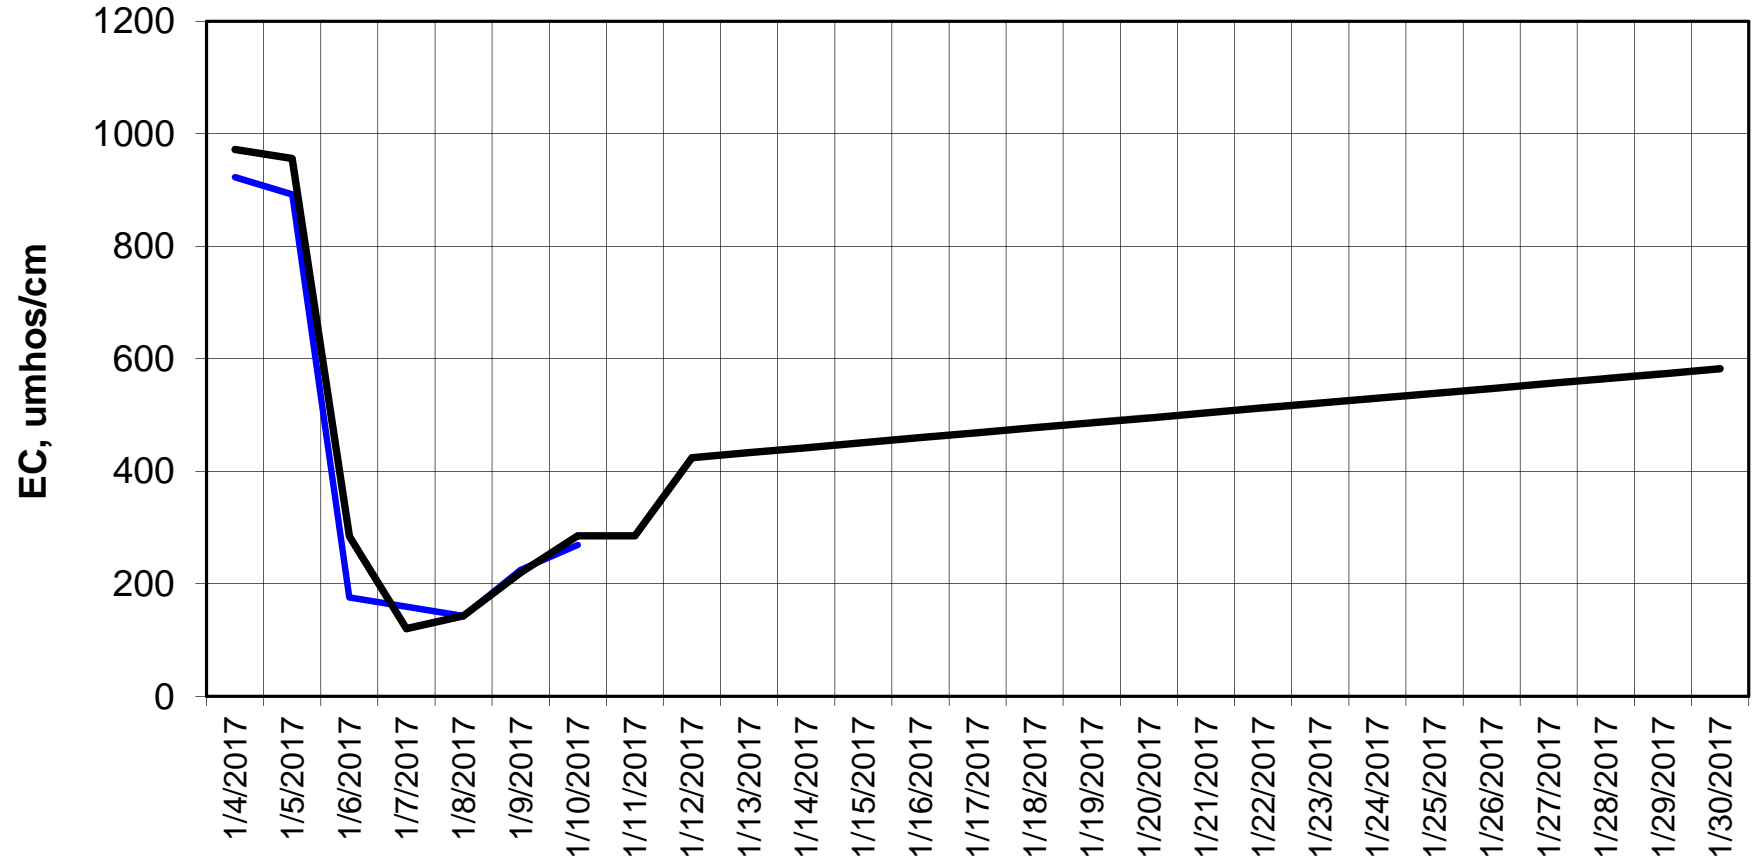

Forecasted Daily EC @ Holland Ct

Simulation Period 1/4/2017 thru 1/30/2017

Forecasted Daily EC @ Old River near Middle River

Simulation Period 1/4/2017 thru 1/30/2017

Forecasted Daily EC @ San Joaquin River at Brandt Bridge

Simulation Period 1/4/2017 thru 1/30/2017

Forecasted Daily EC @ Old River at Tracy Road

Simulation Period 1/4/2017 thru 1/30/2017

Forecasted Daily EC @ Jersey Point

Simulation Period 1/4/2017 thru 1/30/2017