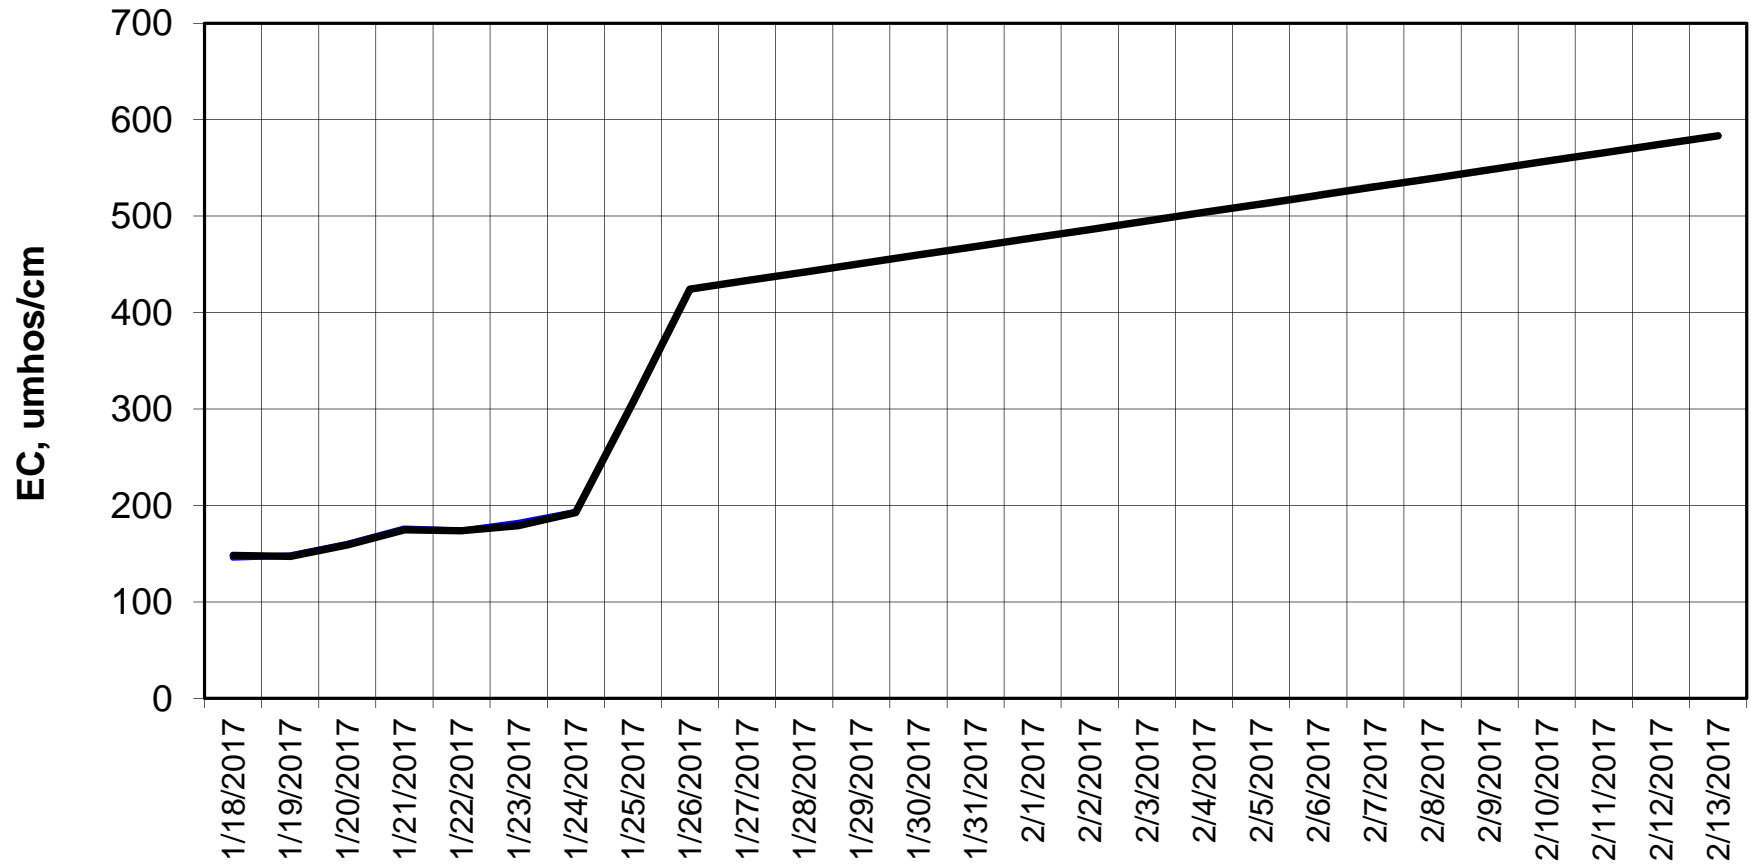

Forecasted Daily EC @ Holland Ct

Simulation Period 1/18/2017 thru 2/13/2017

Forecasted Daily EC @ Old River near Middle River

Simulation Period 1/18/2017 thru 2/13/2017

Forecasted Daily EC @ San Joaquin River at Brandt Bridge

Simulation Period 1/18/2017 thru 2/13/2017

Forecasted Daily EC @ Old River at Tracy Road

Simulation Period 1/18/2017 thru 2/13/2017

Forecasted Daily EC @ Jersey Point

Simulation Period 1/18/2017 thru 2/13/2017