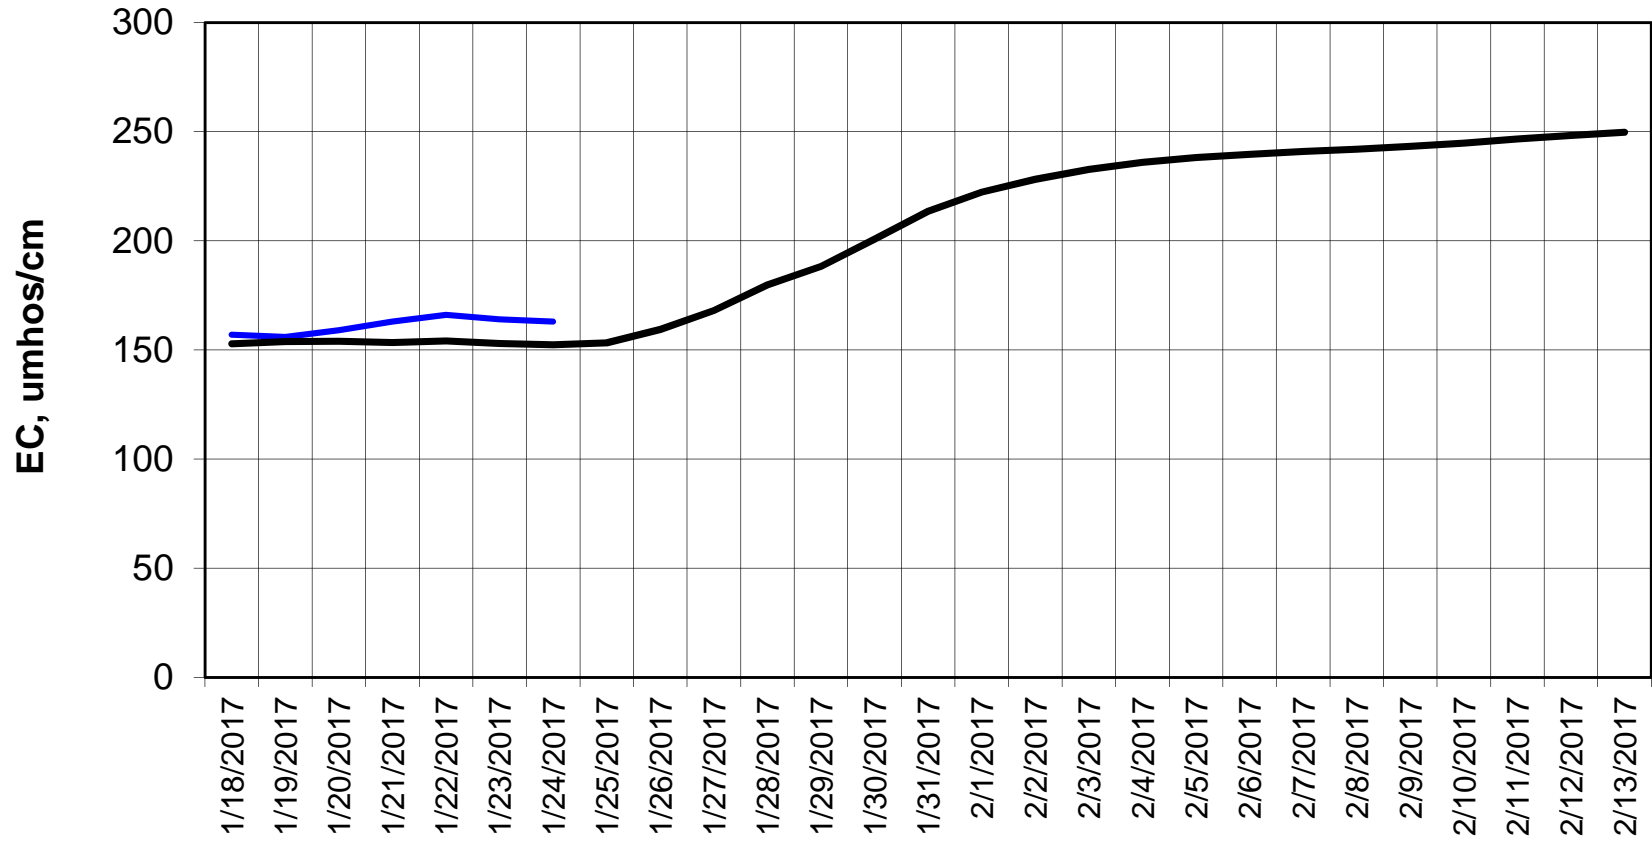

Simulation Period 1/18/2017 thru 2/13/2017

Forecasted Daily EC @ Old River at Tracy Road

Simulation Period 1/18/2017 thru 2/13/2017

Forecasted Daily EC @ Jersey Point

Simulation Period 1/18/2017 thru 2/13/2017

Forecasted Daily EC @ Bethel

Simulation Period 1/18/2017 thru 2/13/2017