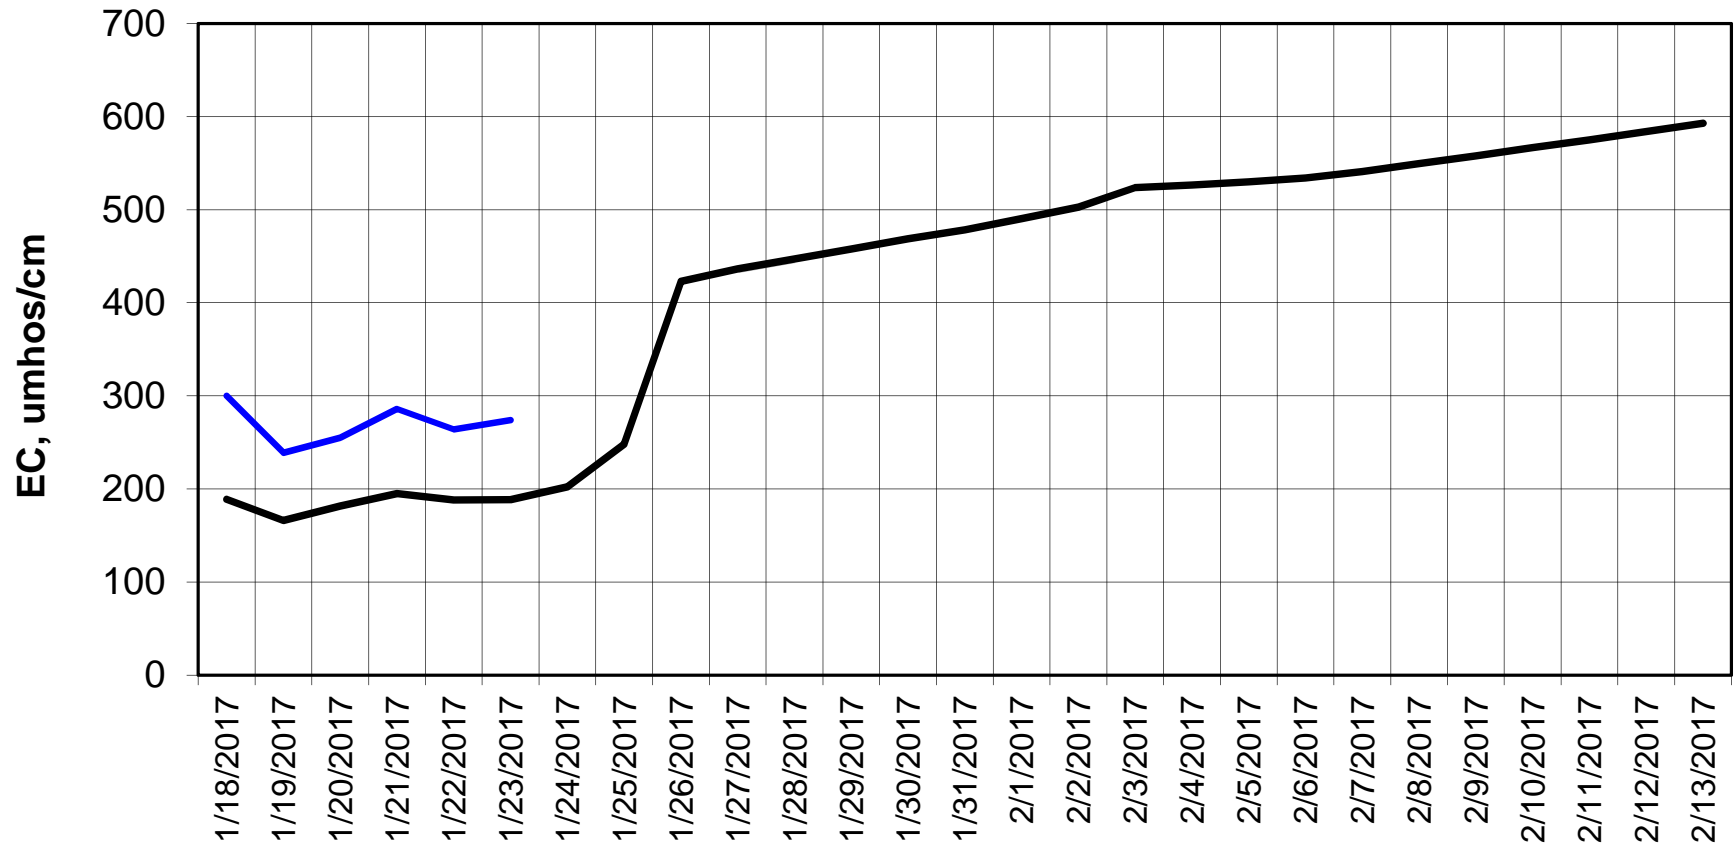

Forecasted Daily EC @ Holland Ct

Simulation Period 1/18/2017 thru 2/13/2017

Forecasted Daily EC @ Old River near Middle River

Simulation Period 1/18/2017 thru 2/13/2017

Forecasted Daily EC @ San Joaquin River at Brandt Bridge

Simulation Period 1/18/2017 thru 2/13/2017

Forecasted Daily EC @ Old River at Tracy Road

Simulation Period 1/18/2017 thru 2/13/2017

Forecasted Daily EC @ Jersey Point

Simulation Period 1/18/2017 thru 2/13/2017