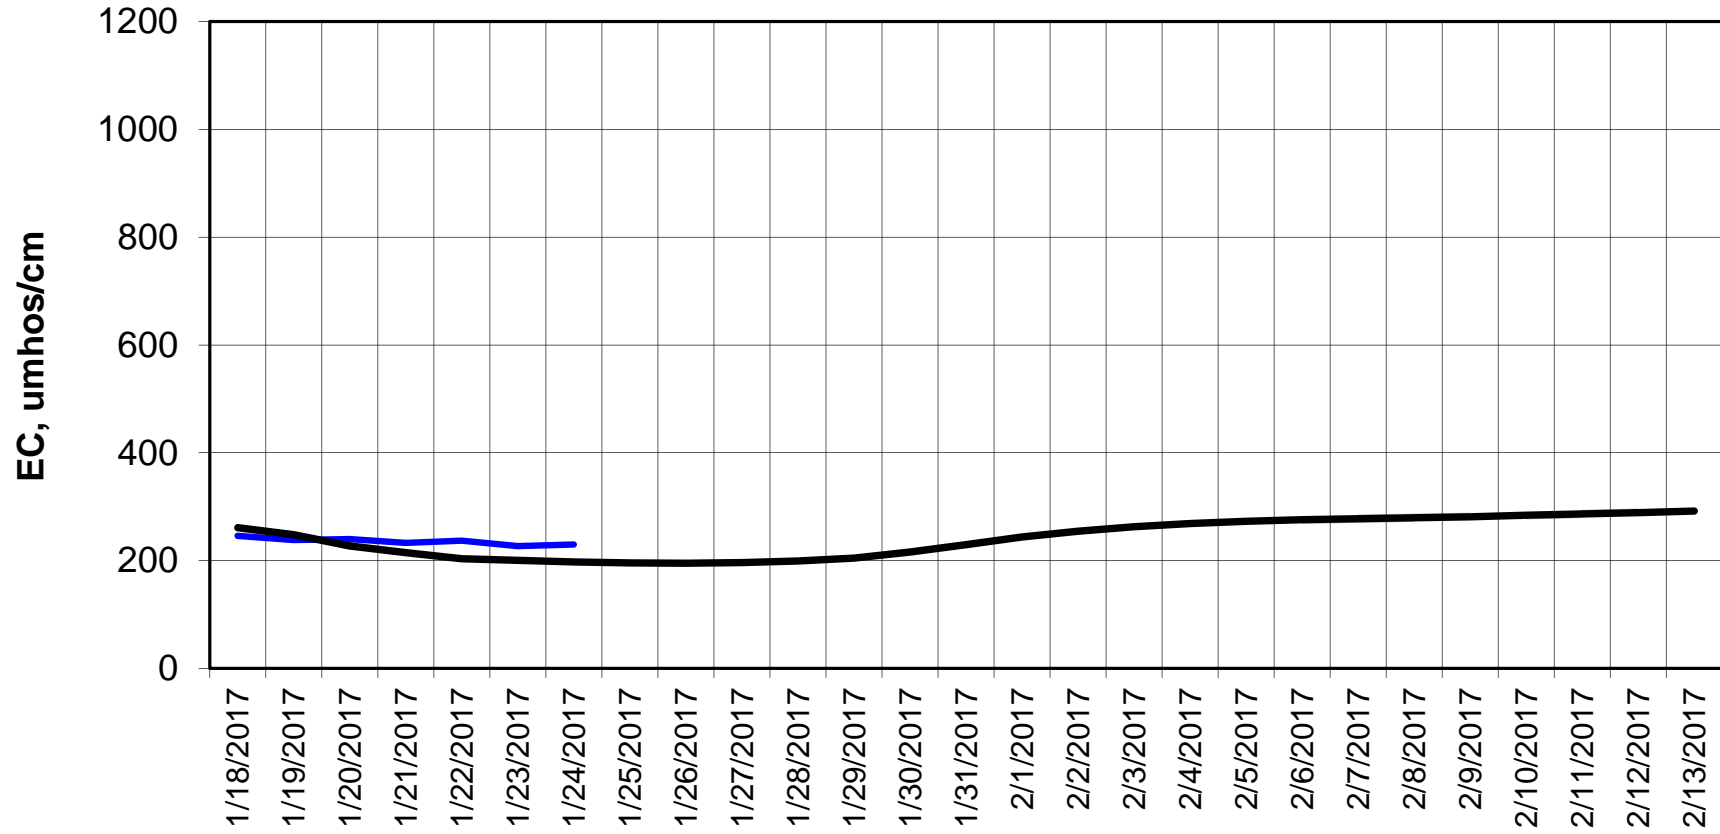

Forecasted Daily EC @ Holland Ct

Simulation Period 1/18/2017 thru 2/13/2017

Forecasted Daily EC @ Old River near Middle River

Simulation Period 1/18/2017 thru 2/13/2017

Forecasted Daily EC @ San Joaquin River at Brandt Bridge

Simulation Period 1/18/2017 thru 2/13/2017

Forecasted Daily EC @ Old River at Tracy Road

Simulation Period 1/18/2017 thru 2/13/2017

Forecasted Daily EC @ Jersey Point

Simulation Period 1/18/2017 thru 2/13/2017

Forecasted Daily EC @ Bethel

Simulation Period 1/18/2017 thru 2/13/2017