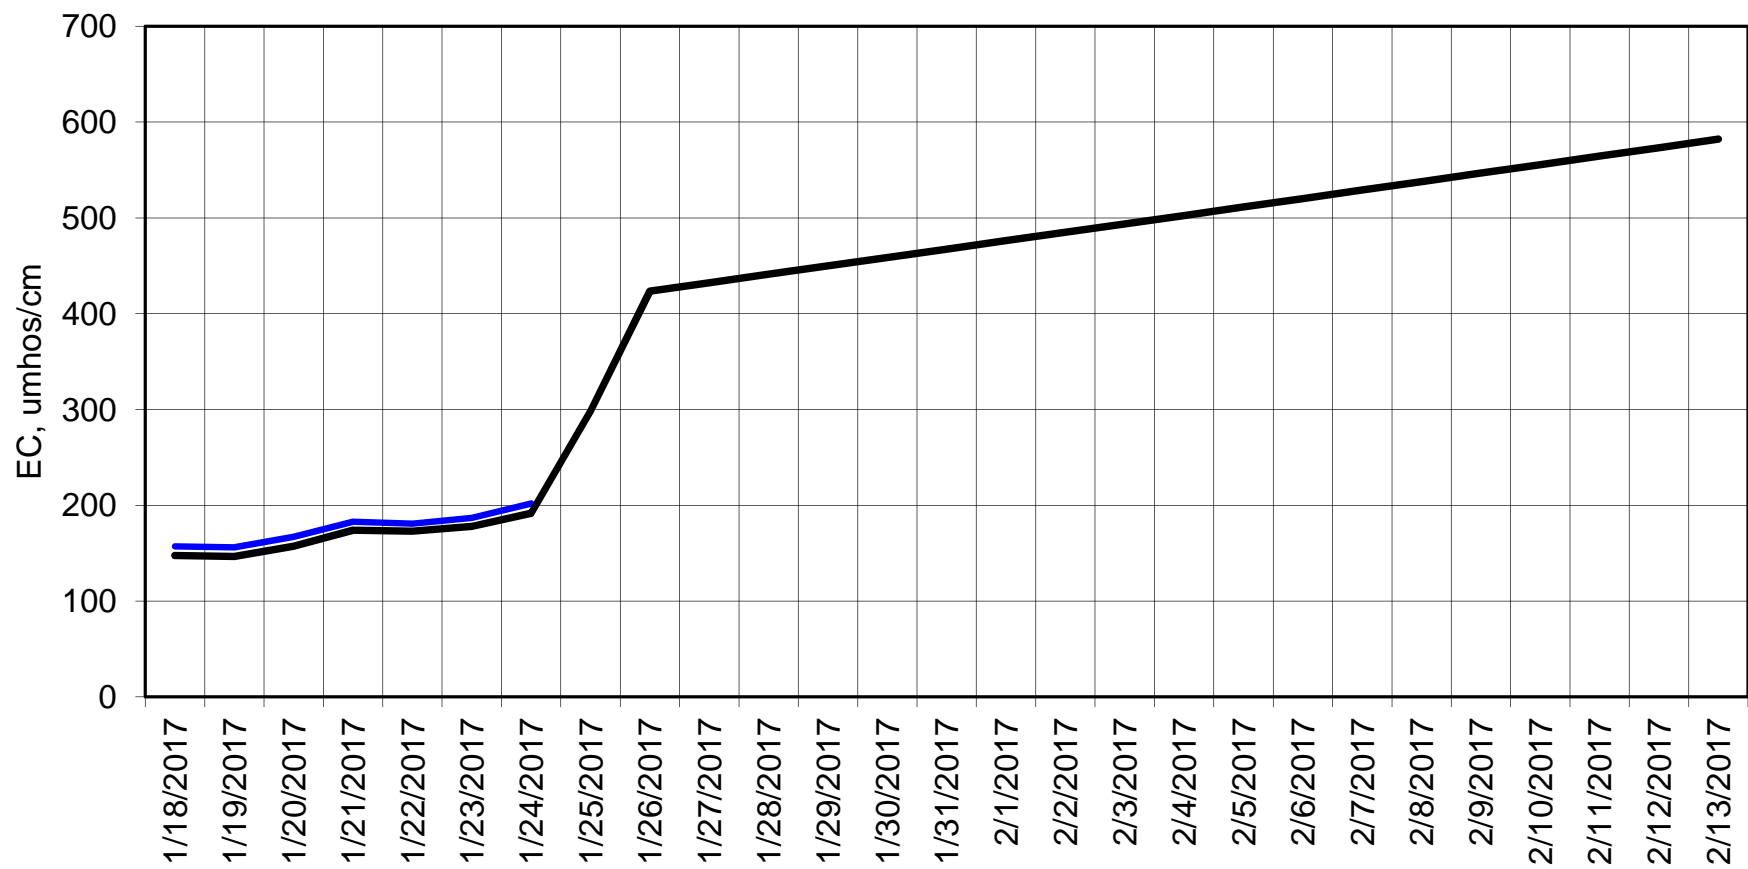

Forecasted Daily EC @ Holland Ct

Simulation Period 1/18/2017 thru 2/13/2017

Forecasted Daily EC @ Old River near Middle River

Simulation Period 1/18/2017 thru 2/13/2017

Forecasted Daily EC @ San Joaquin River at Brandt Bridge

Simulation Period 1/18/2017 thru 2/13/2017

Forecasted Daily EC @ Old River at Tracy Road

Simulation Period 1/18/2017 thru 2/13/2017

Forecasted Daily EC @ Jersey Point

Simulation Period 1/18/2017 thru 2/13/2017