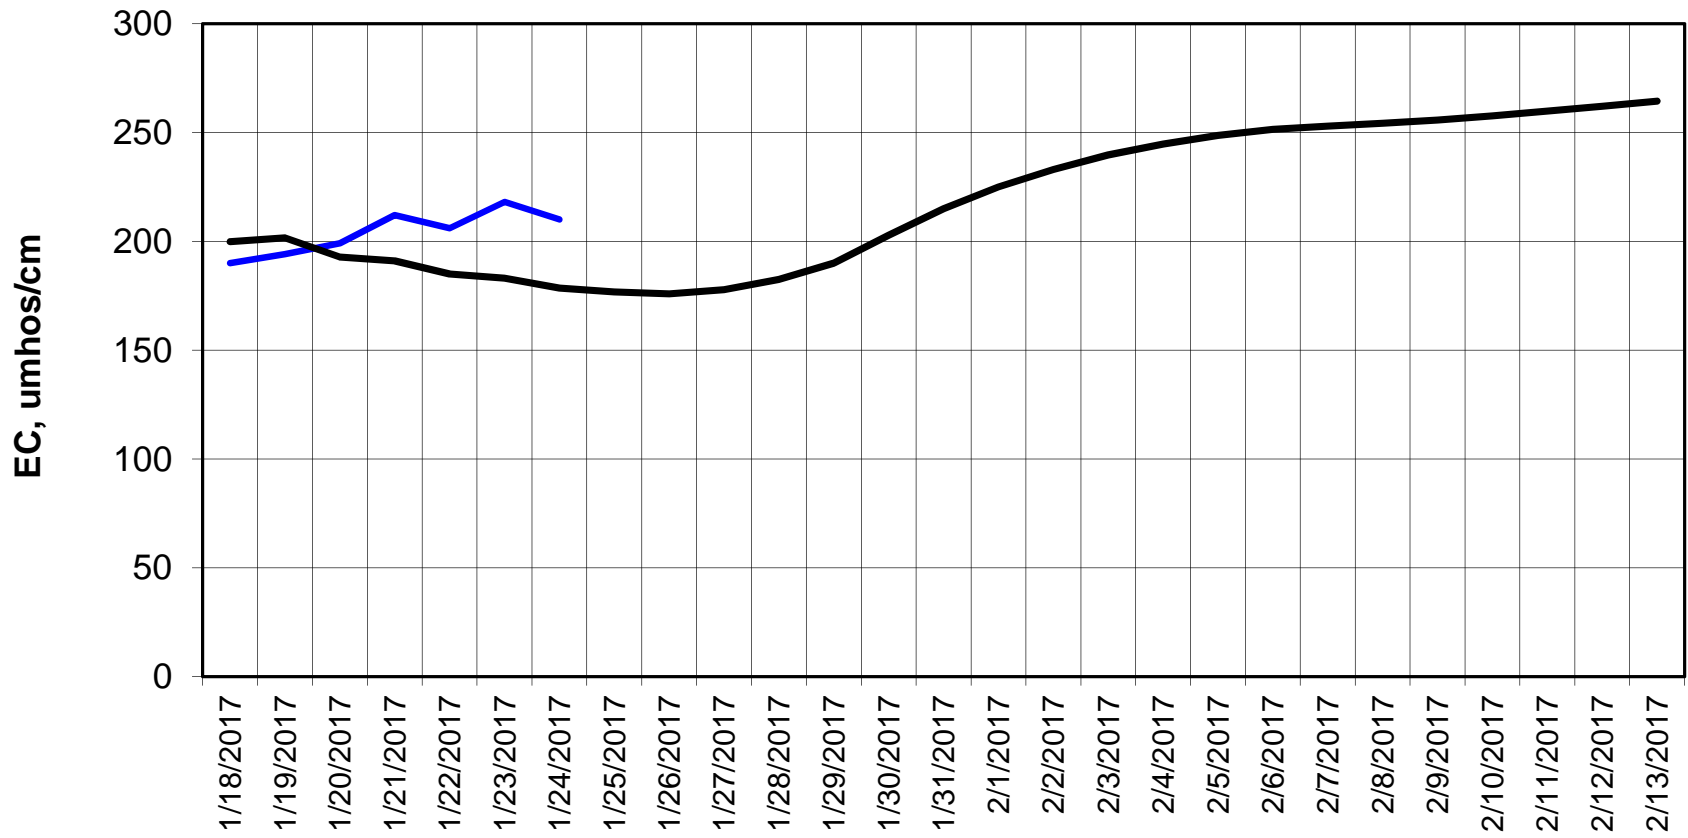

Simulation Period 1/18/2017 thru 2/13/2017

Forecasted Daily EC @ Old River at Tracy Road

Simulation Period 1/18/2017 thru 2/13/2017

Forecasted Daily EC @ Jersey Point

Simulation Period 1/18/2017 thru 2/13/2017

Forecasted Daily EC @ Bethel

Simulation Period 1/18/2017 thru 2/13/2017