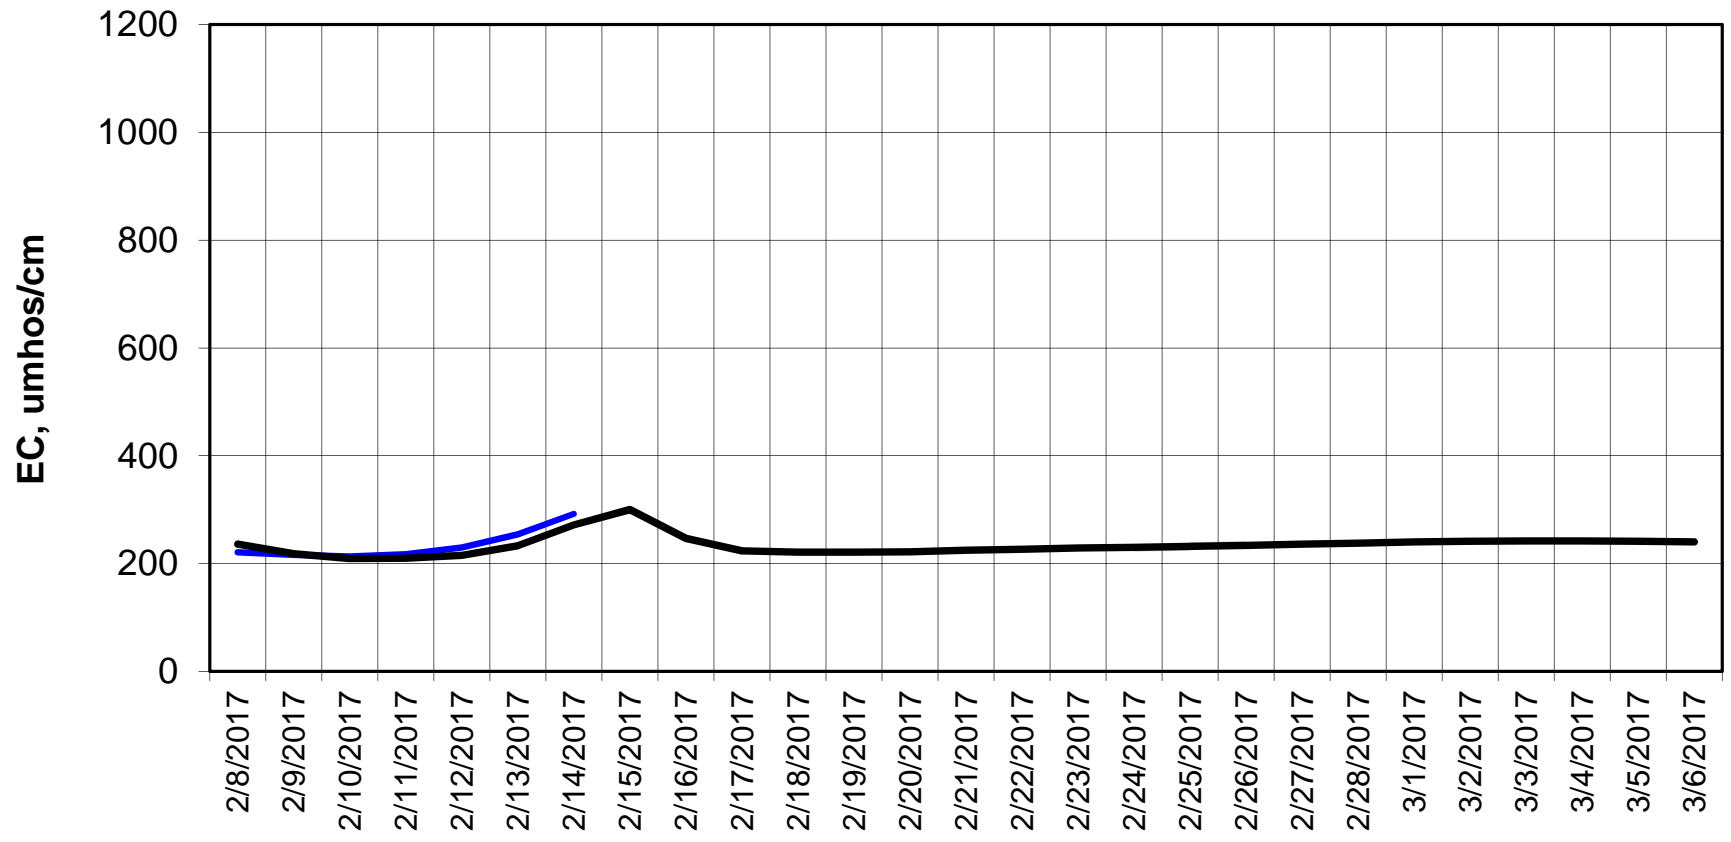

Forecasted Daily EC @ Holland Ct

Simulation Period 2/8/2017 thru 3/6/2017

Forecasted Daily EC @ Old River near Middle River

Simulation Period 2/8/2017 thru 3/6/2017

Forecasted Daily EC @ San Joaquin River at Brandt Bridge

Simulation Period 2/8/2017 thru 3/6/2017

Forecasted Daily EC @ Old River at Tracy Road

Forecasted Daily EC @ Jersey Point

Simulation Period 2/8/2017 thru 3/6/2017

Forecasted Daily EC @ Bethel

Simulation Period 2/8/2017 thru 3/6/2017