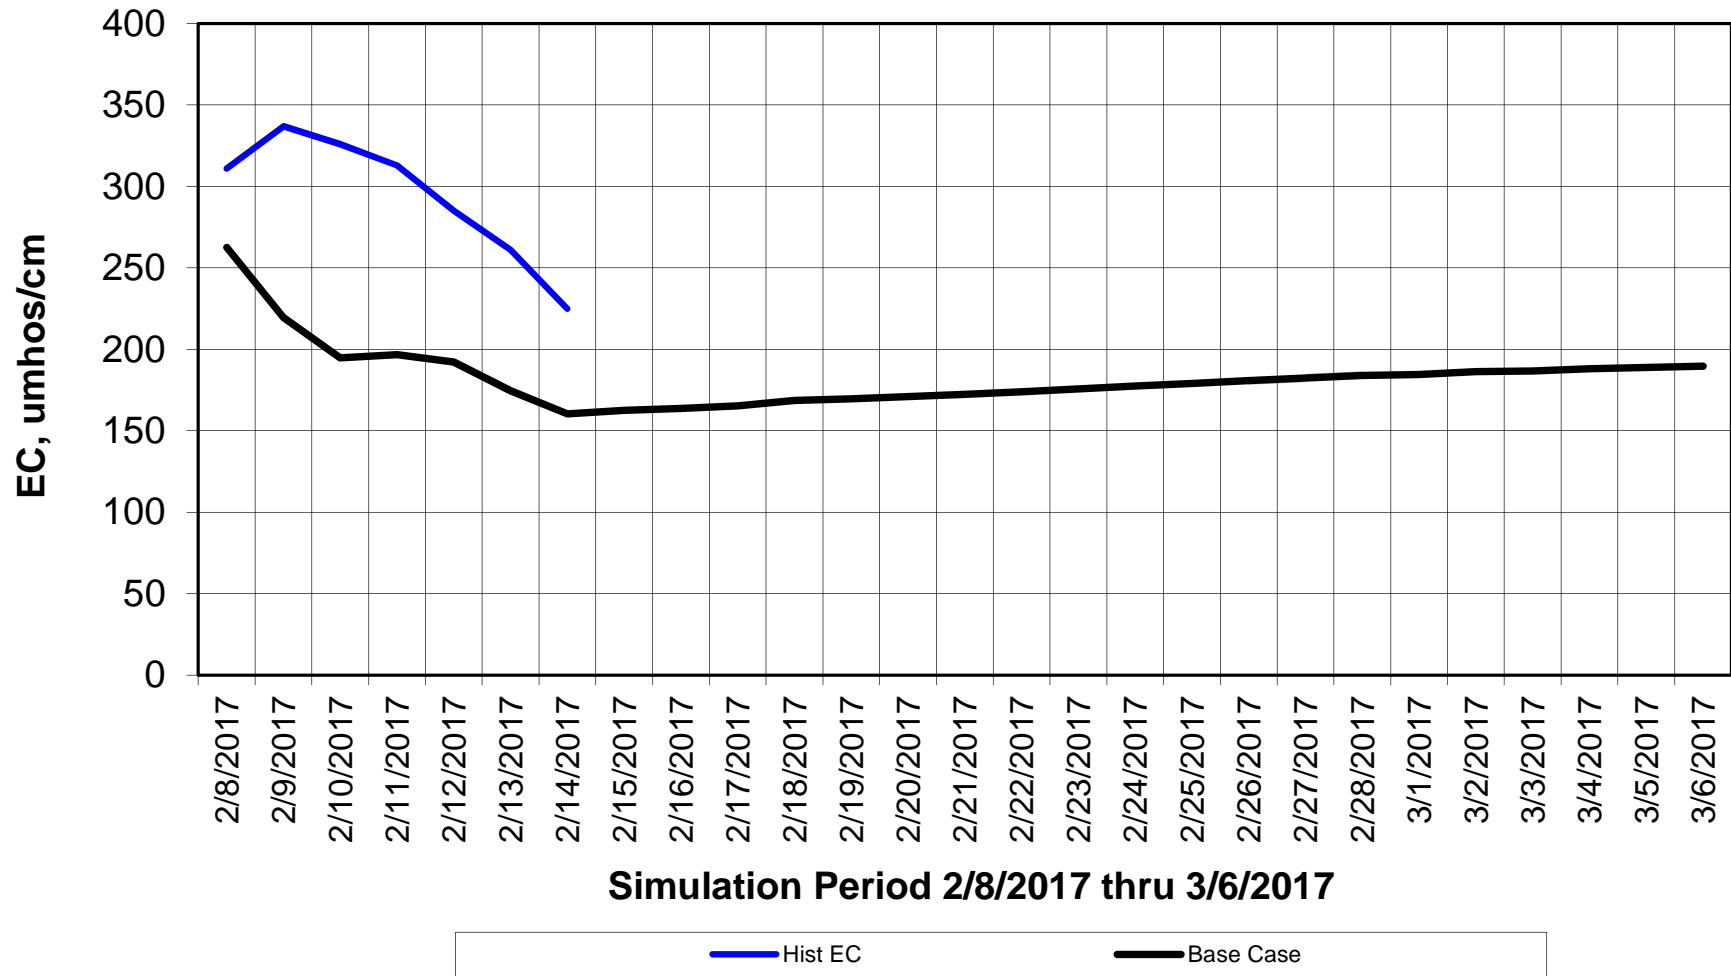

Forecasted Daily EC @ Holland Ct

Simulation Period 2/8/2017 thru 3/6/2017

Forecasted Daily EC @ Old River near Middle River

Simulation Period 2/8/2017 thru 3/6/2017

Forecasted Daily EC @ San Joaquin River at Brandt Bridge

Simulation Period 2/8/2017 thru 3/6/2017

Forecasted Daily EC @ Old River at Tracy Road

Forecasted Daily EC @ Jersey Point

Simulation Period 2/8/2017 thru 3/6/2017

Forecasted Daily EC @ Bethel

Simulation Period 2/8/2017 thru 3/6/2017