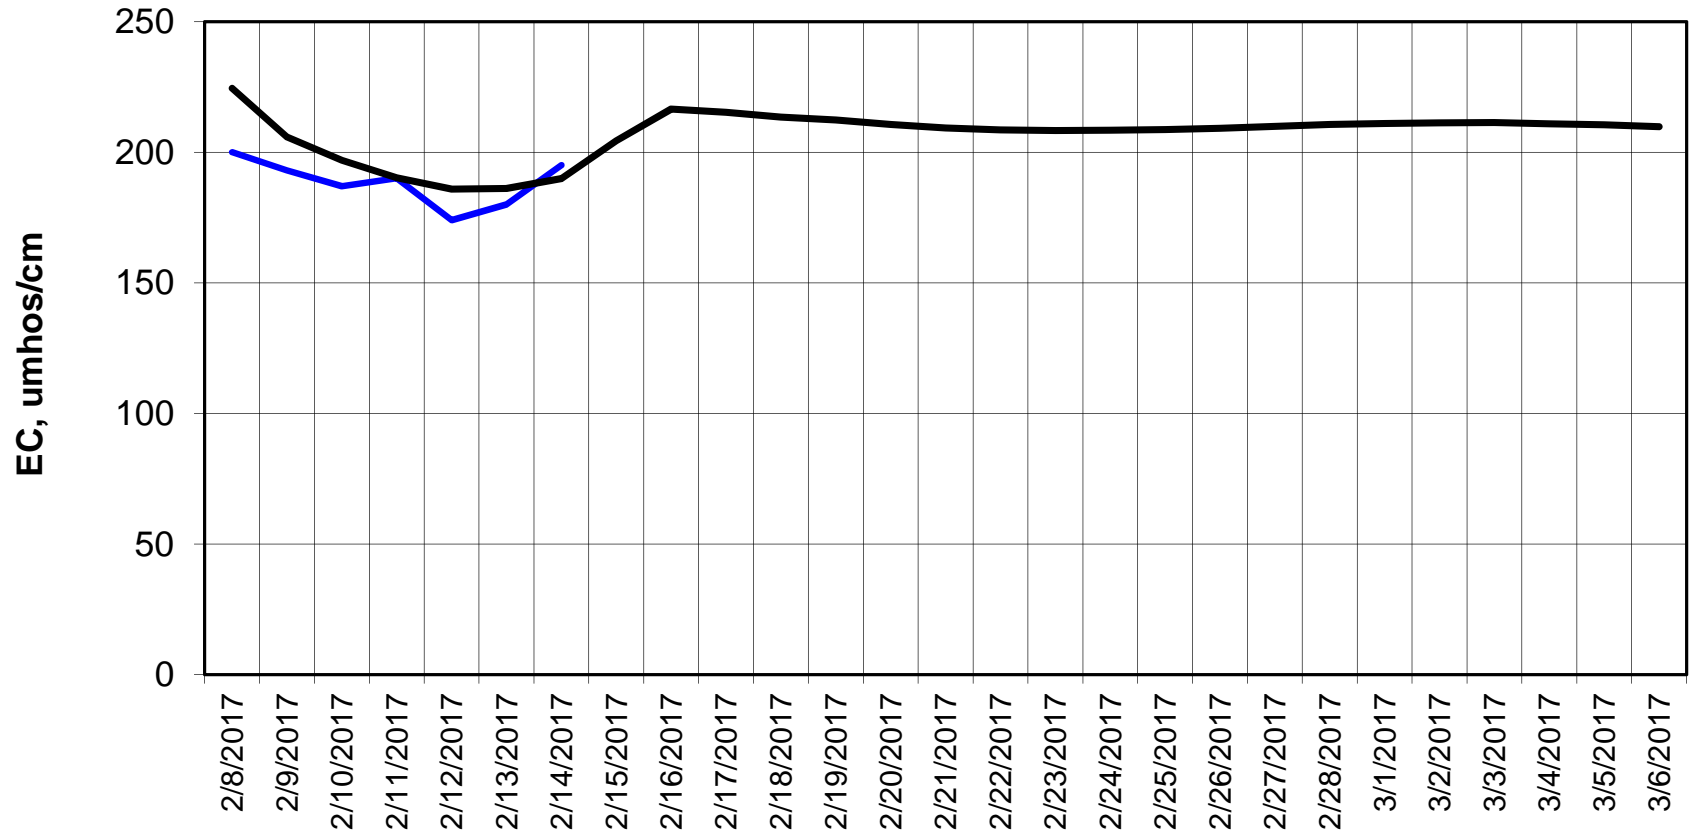

Simulation Period 2/8/2017 thru 3/6/2017

Forecasted Daily EC @ Old River at Tracy Road

Forecasted Daily EC @ Jersey Point

Simulation Period 2/8/2017 thru 3/6/2017

Forecasted Daily EC @ Bethel

Simulation Period 2/8/2017 thru 3/6/2017