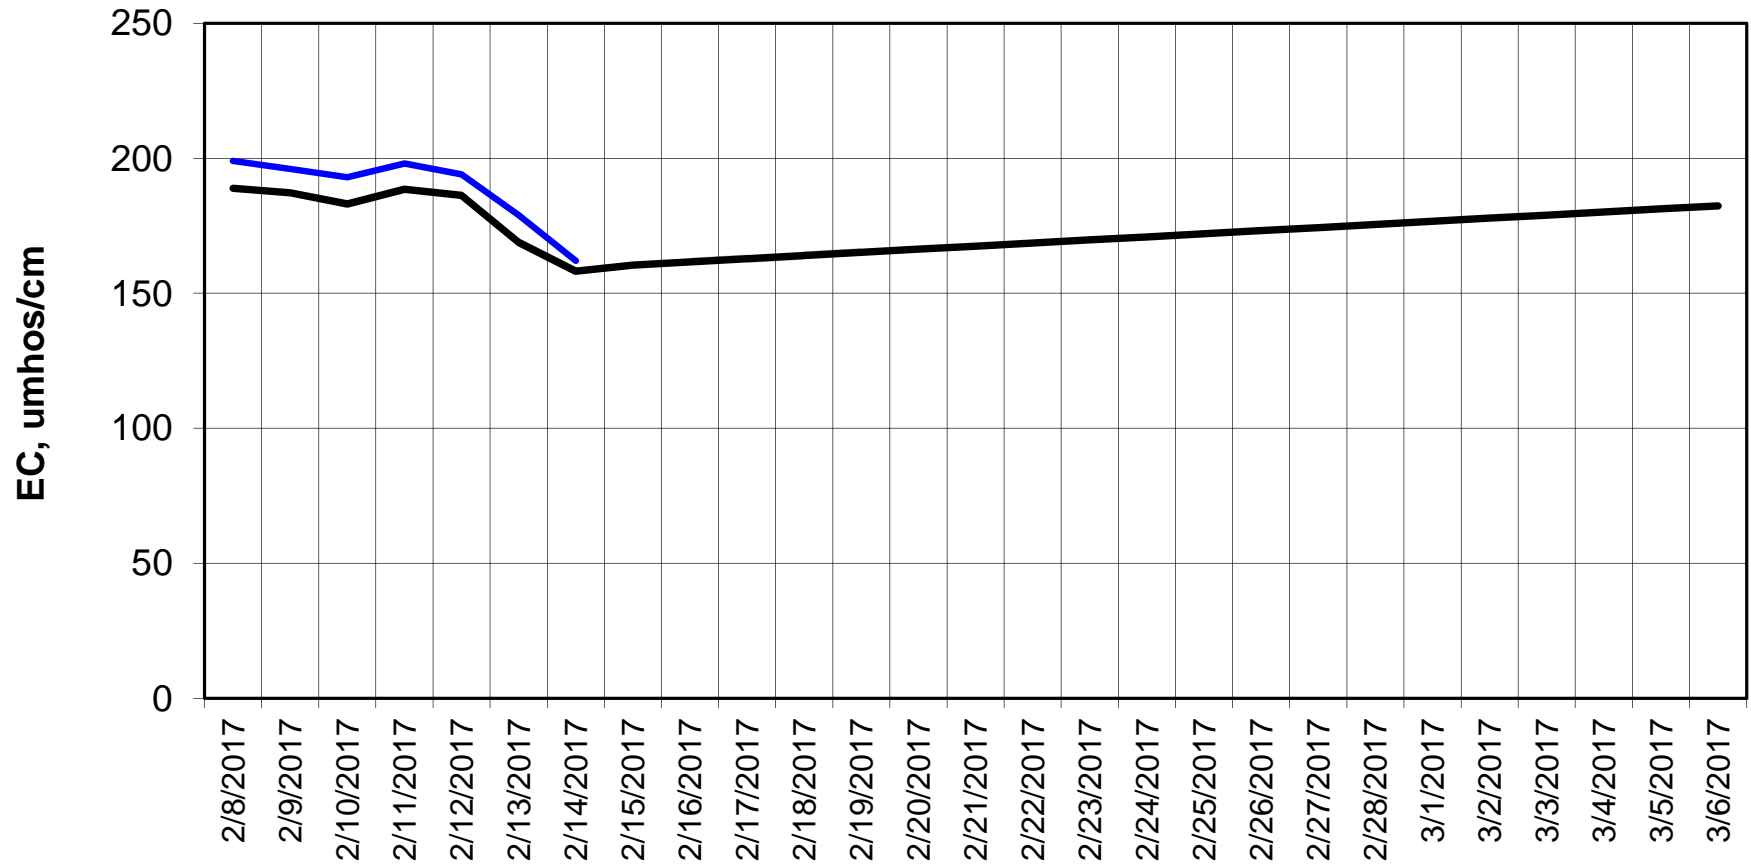

Forecasted Daily EC @ Holland Ct

Simulation Period 2/8/2017 thru 3/6/2017

Forecasted Daily EC @ Old River near Middle River

Simulation Period 2/8/2017 thru 3/6/2017

Forecasted Daily EC @ San Joaquin River at Brandt Bridge

Simulation Period 2/8/2017 thru 3/6/2017

Forecasted Daily EC @ Old River at Tracy Road

Forecasted Daily EC @ Jersey Point

Simulation Period 2/8/2017 thru 3/6/2017

Forecasted Daily EC @ Bethel

Simulation Period 2/8/2017 thru 3/6/2017