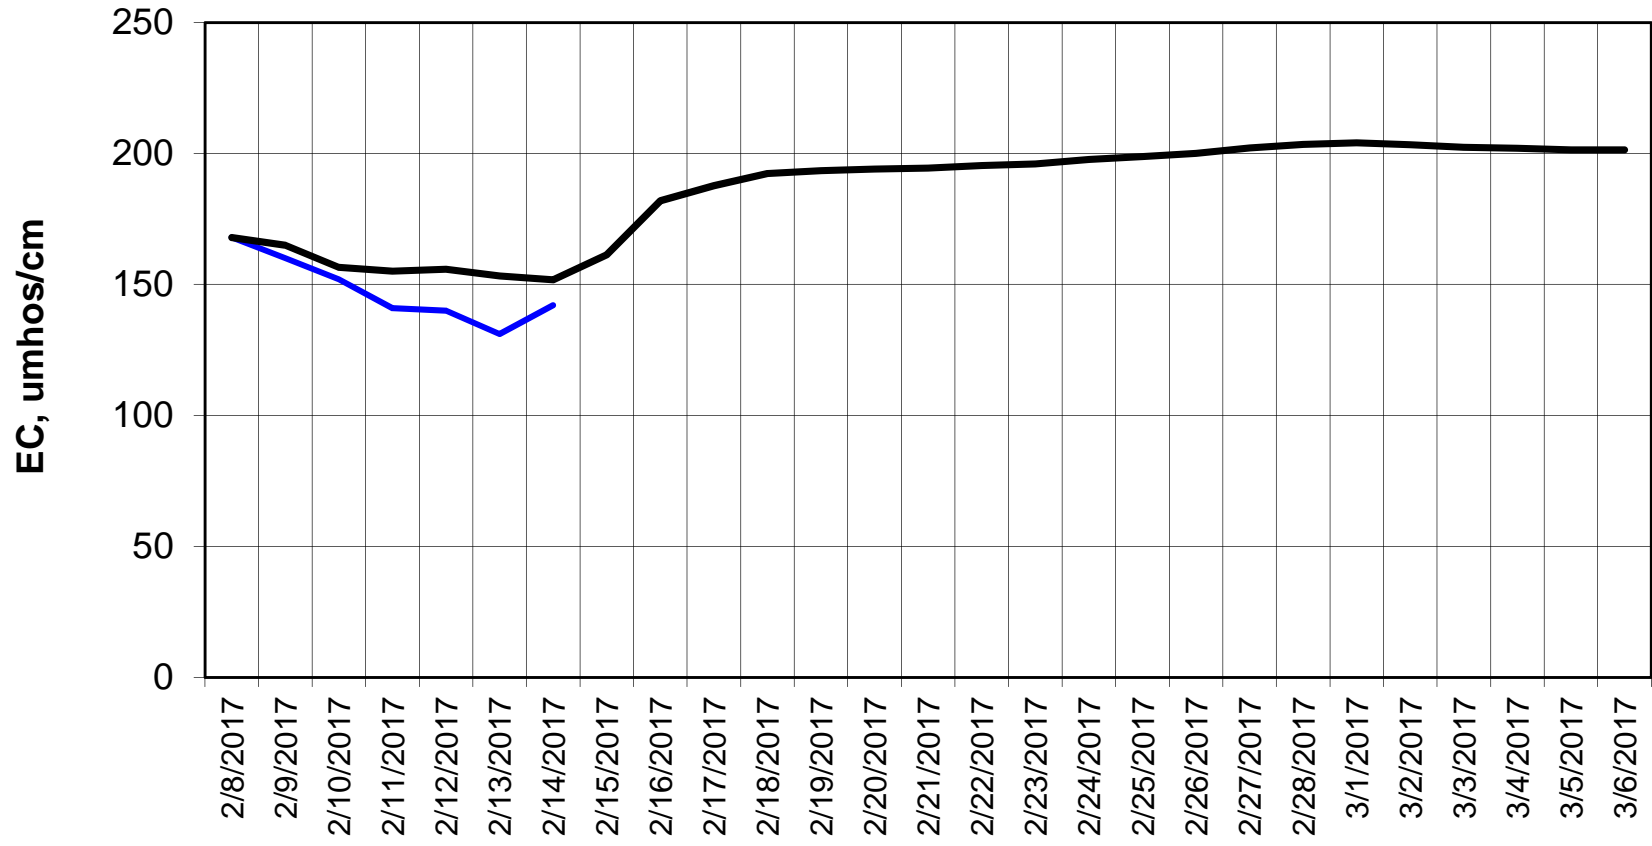

Forecasted Daily EC @ Holland Ct

Simulation Period 2/8/2017 thru 3/6/2017

Forecasted Daily EC @ Old River near Middle River

Simulation Period 2/8/2017 thru 3/6/2017

Forecasted Daily EC @ San Joaquin River at Brandt Bridge

Simulation Period 2/8/2017 thru 3/6/2017

Forecasted Daily EC @ Old River at Tracy Road

Forecasted Daily EC @ Jersey Point

Simulation Period 2/8/2017 thru 3/6/2017

Forecasted Daily EC @ Bethel

Simulation Period 2/8/2017 thru 3/6/2017