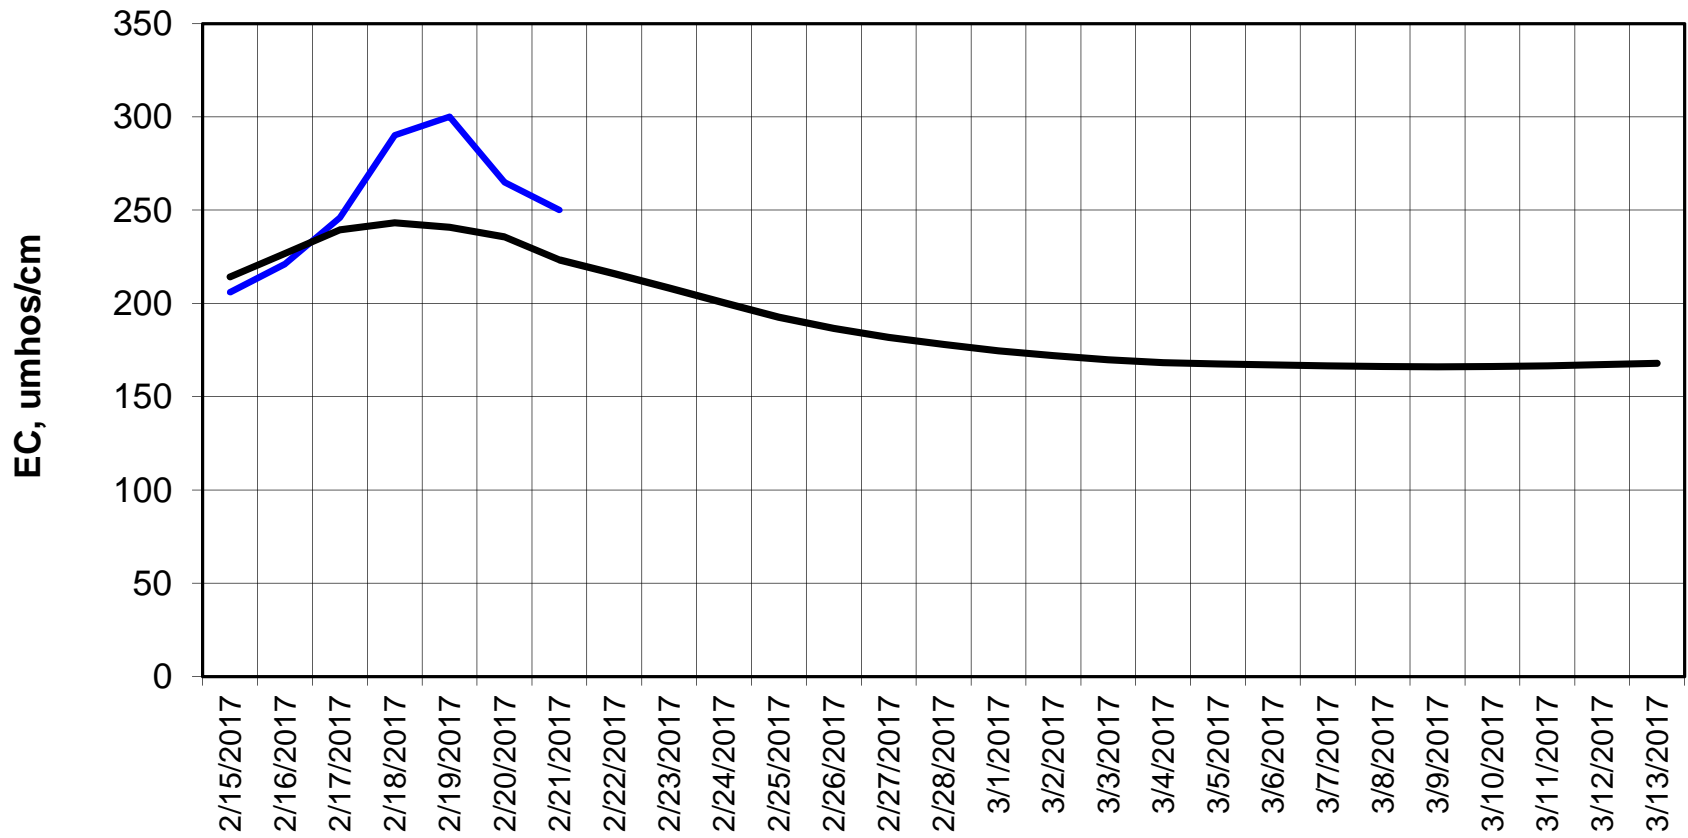

Simulation Period 2/15/2017 thru 3/13/2017

Forecasted Daily EC @ Old River at Tracy Road

Simulation Period 2/15/2017 thru 3/13/2017

Forecasted Daily EC @ Jersey Point

Simulation Period 2/15/2017 thru 3/13/2017

Forecasted Daily EC @ Bethel

Simulation Period 2/15/2017 thru 3/13/2017