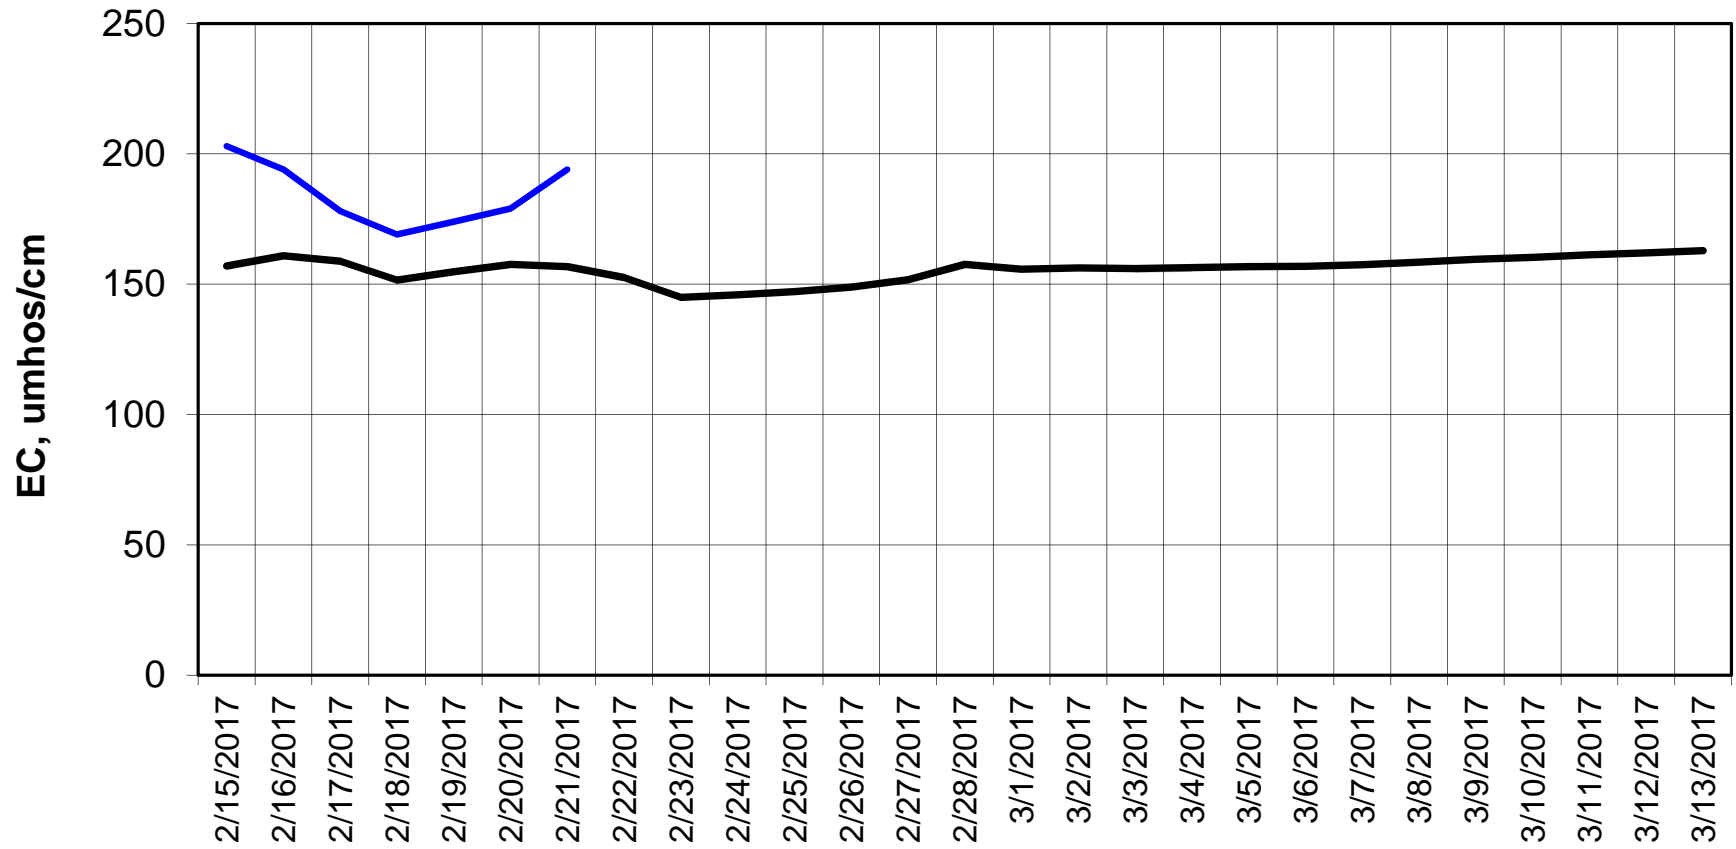

Forecasted Daily EC @ Holland Ct

Simulation Period 2/15/2017 thru 3/13/2017

Forecasted Daily EC @ Old River near Middle River

Simulation Period 2/15/2017 thru 3/13/2017

Forecasted Daily EC @ San Joaquin River at Brandt Bridge

Simulation Period 2/15/2017 thru 3/13/2017

Forecasted Daily EC @ Old River at Tracy Road

Simulation Period 2/15/2017 thru 3/13/2017

Forecasted Daily EC @ Jersey Point

Simulation Period 2/15/2017 thru 3/13/2017