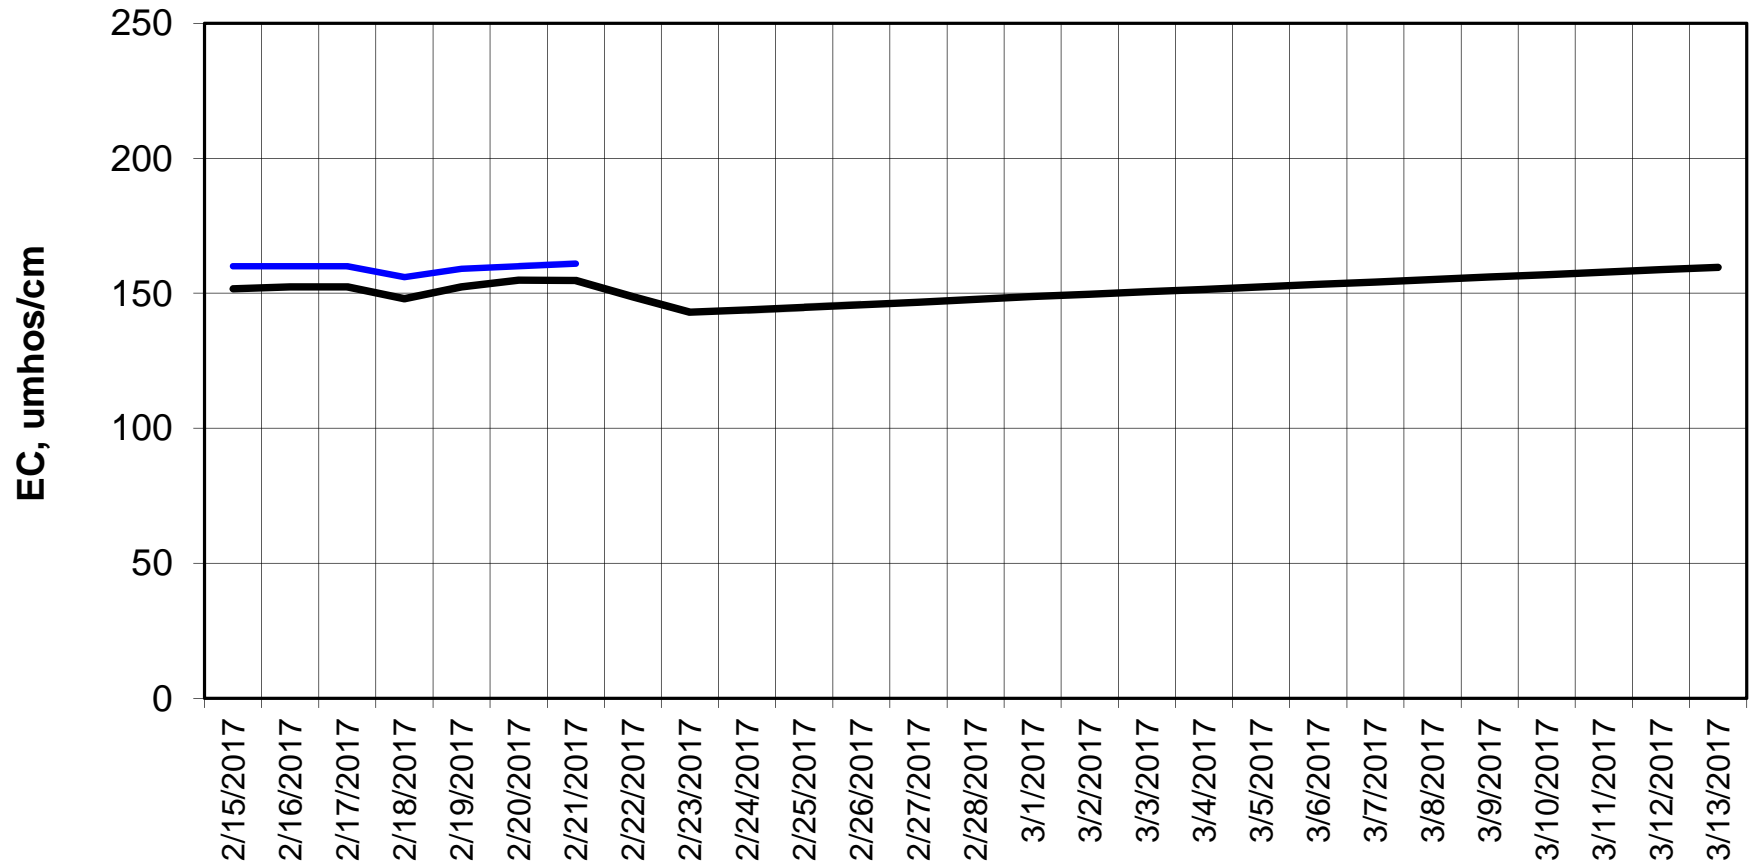

Forecasted Daily EC @ Holland Ct

Simulation Period 2/15/2017 thru 3/13/2017

Forecasted Daily EC @ Old River near Middle River

Simulation Period 2/15/2017 thru 3/13/2017

Forecasted Daily EC @ San Joaquin River at Brandt Bridge

Simulation Period 2/15/2017 thru 3/13/2017

Forecasted Daily EC @ Old River at Tracy Road

Simulation Period 2/15/2017 thru 3/13/2017

Forecasted Daily EC @ Jersey Point

Simulation Period 2/15/2017 thru 3/13/2017

Forecasted Daily EC @ Bethel

Simulation Period 2/15/2017 thru 3/13/2017