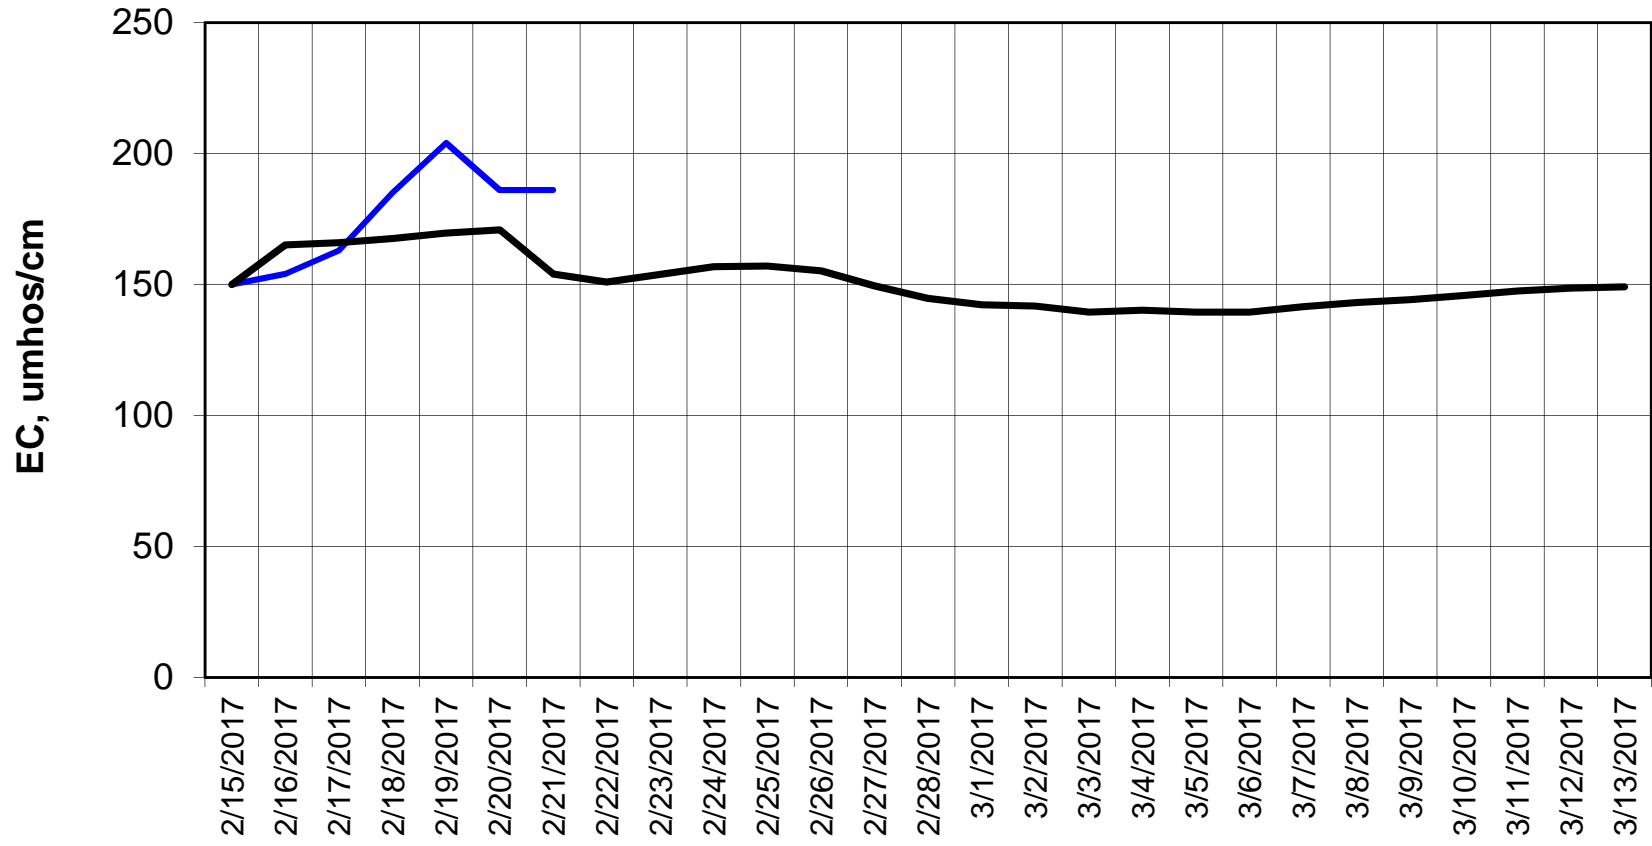

Simulation Period 2/15/2017 thru 3/13/2017

Forecasted Daily EC @ Old River at Tracy Road

Simulation Period 2/15/2017 thru 3/13/2017

Forecasted Daily EC @ Jersey Point

Simulation Period 2/15/2017 thru 3/13/2017

Forecasted Daily EC @ Bethel

Simulation Period 2/15/2017 thru 3/13/2017