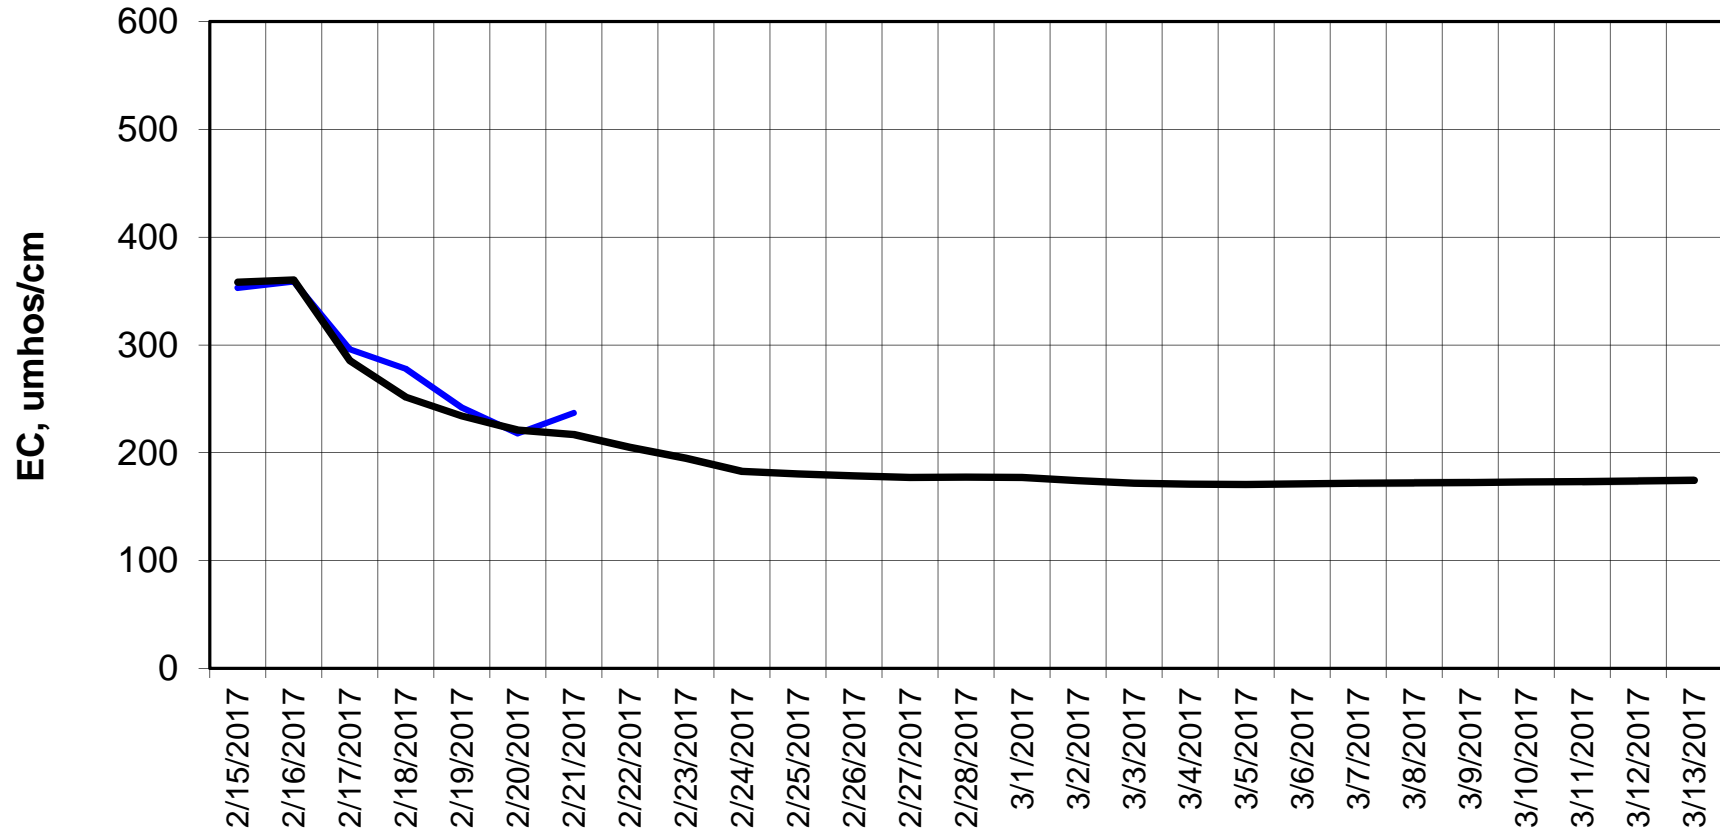

Forecasted Daily EC @ Holland Ct

Simulation Period 2/15/2017 thru 3/13/2017

Forecasted Daily EC @ Old River near Middle River

Simulation Period 2/15/2017 thru 3/13/2017

Forecasted Daily EC @ San Joaquin River at Brandt Bridge

Simulation Period 2/15/2017 thru 3/13/2017

Forecasted Daily EC @ Old River at Tracy Road

Simulation Period 2/15/2017 thru 3/13/2017

Forecasted Daily EC @ Jersey Point

Simulation Period 2/15/2017 thru 3/13/2017