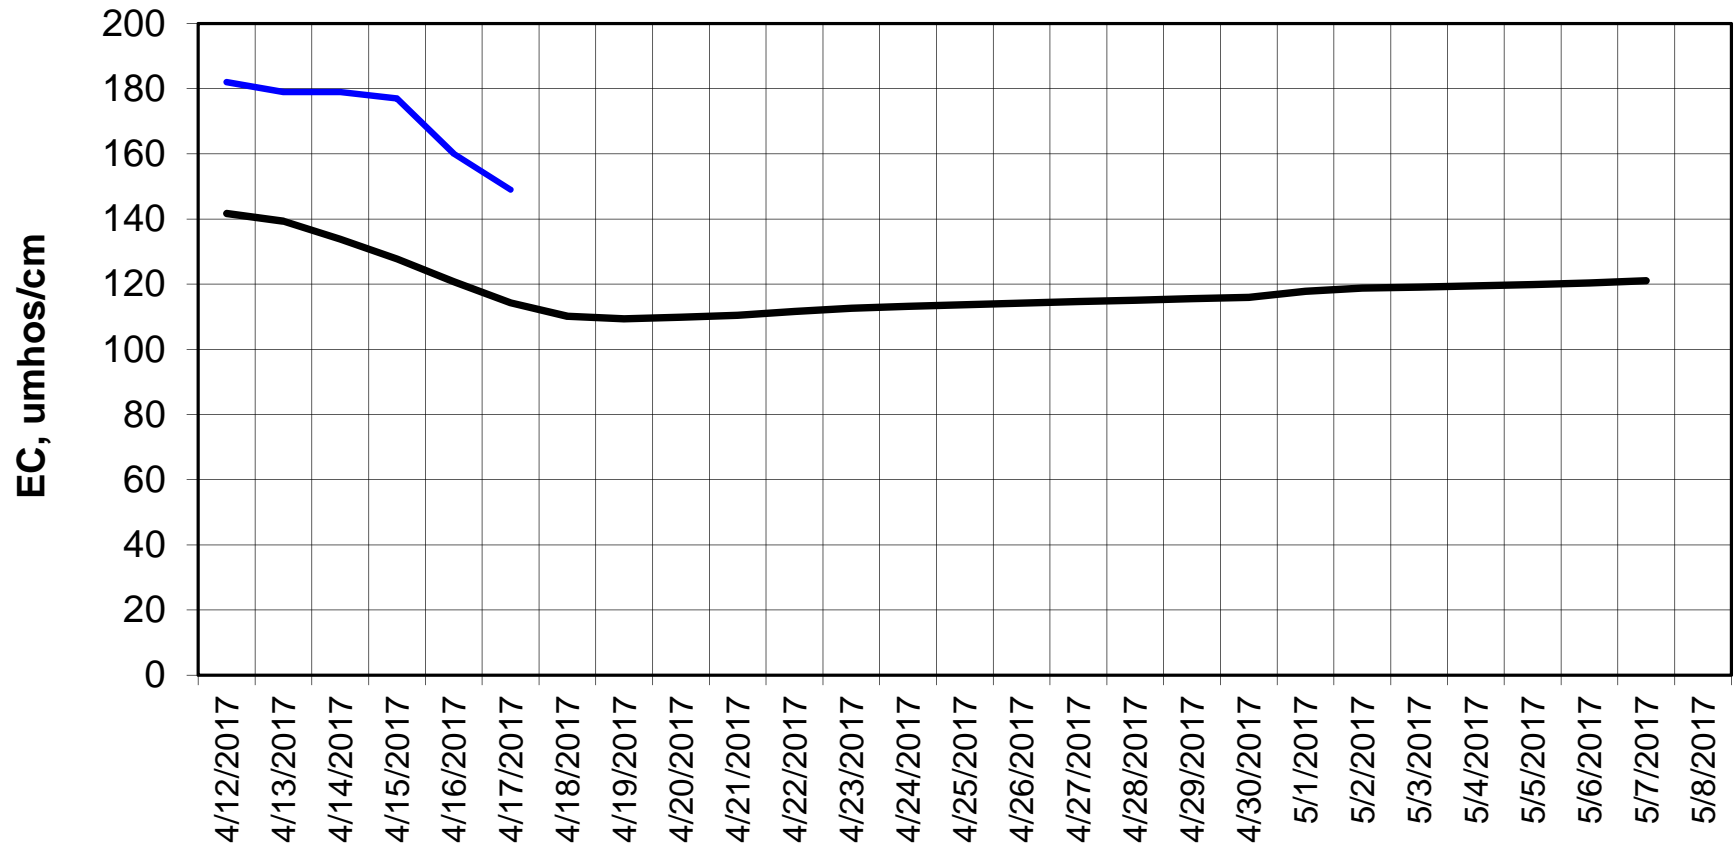

Forecasted Daily EC @ Holland Ct

Simulation Period 4/12/2017 thru 5/8/2017

Forecasted Daily EC @ Old River near Middle River

Simulation Period 4/12/2017 thru 5/8/2017

Forecasted Daily EC @ San Joaquin River at Brandt Bridge

Simulation Period 4/12/2017 thru 5/8/2017

Forecasted Daily EC @ Old River at Tracy Road

Simulation Period 4/12/2017 thru 5/8/2017

Forecasted Daily EC @ Jersey Point

Simulation Period 4/12/2017 thru 5/8/2017

Forecasted Daily EC @ Bethel

Simulation Period 4/12/2017 thru 5/8/2017