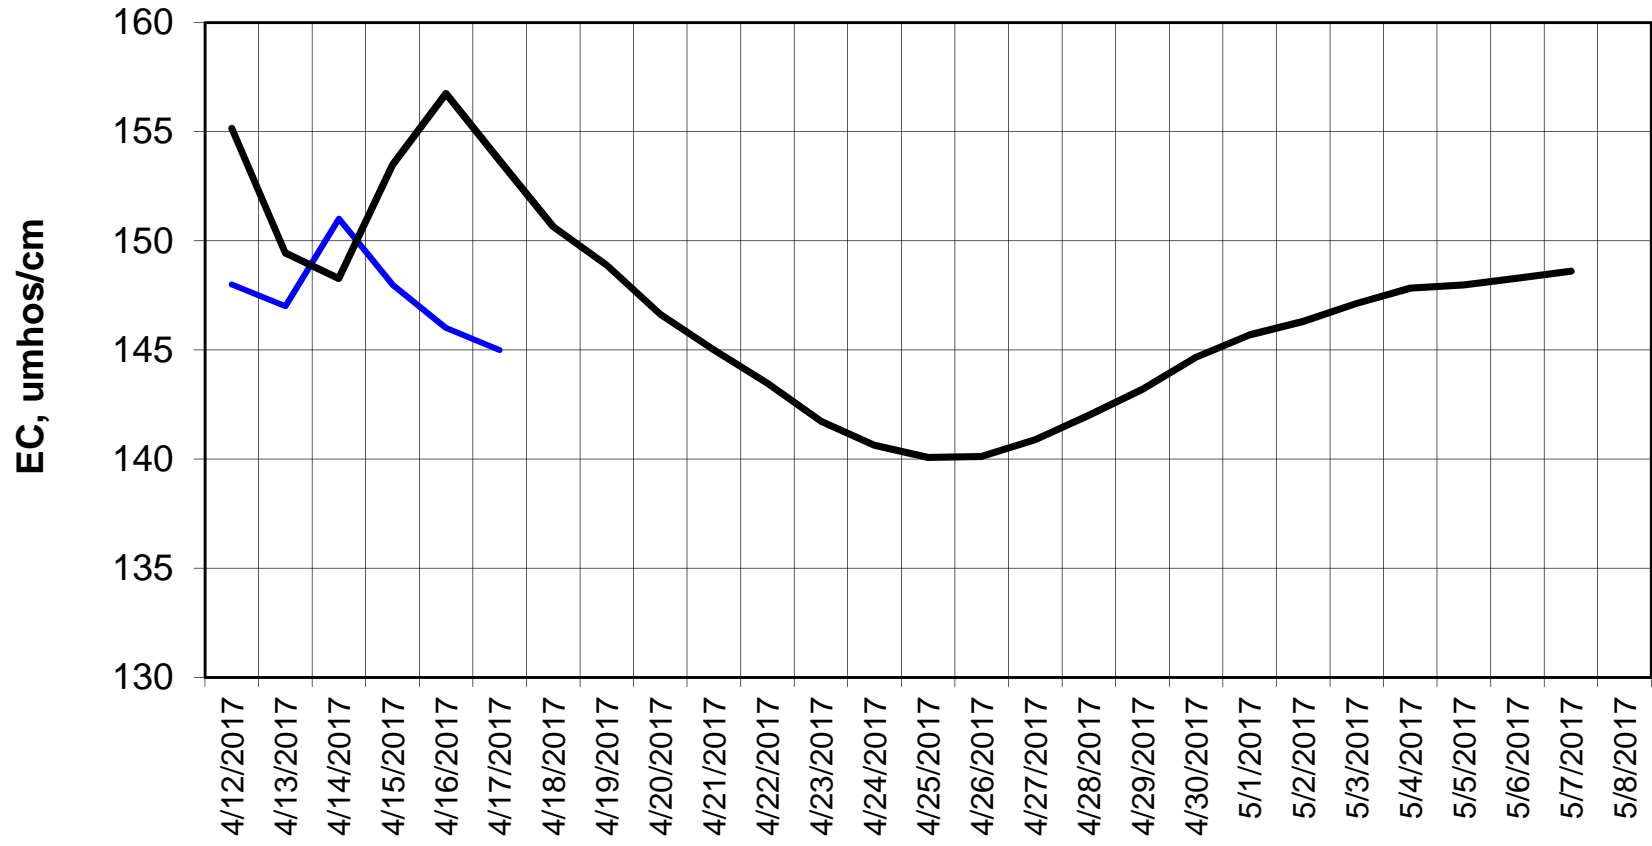

Simulation Period 4/12/2017 thru 5/8/2017

Forecasted Daily EC @ Old River at Tracy Road

Simulation Period 4/12/2017 thru 5/8/2017

Forecasted Daily EC @ Jersey Point

Simulation Period 4/12/2017 thru 5/8/2017

Forecasted Daily EC @ Bethel

Simulation Period 4/12/2017 thru 5/8/2017