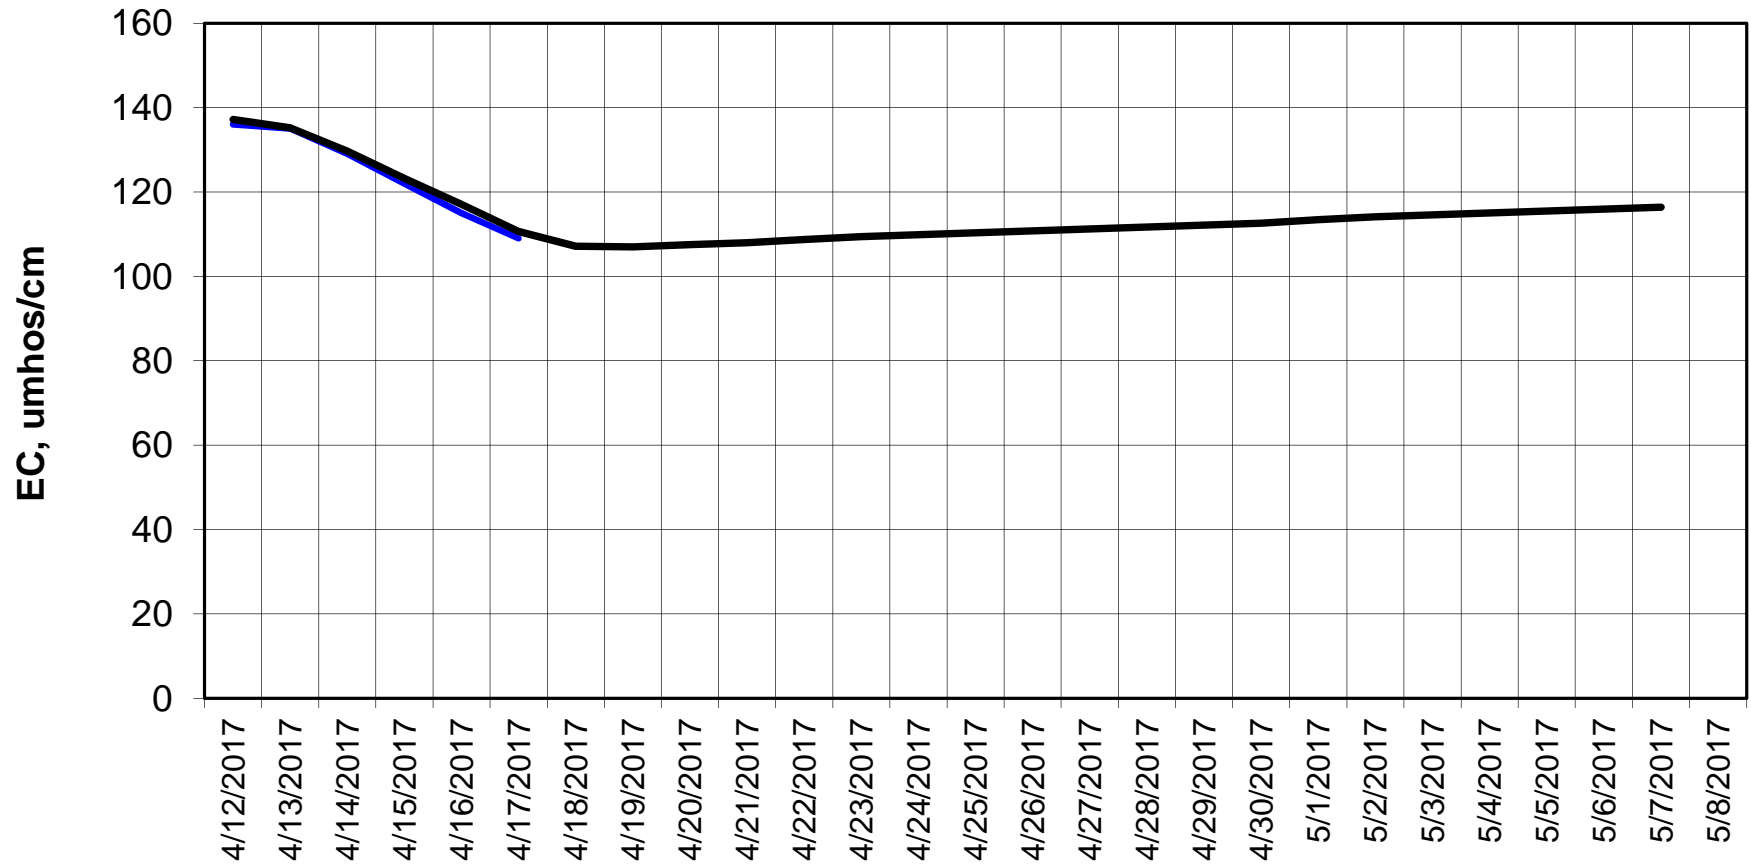

Forecasted Daily EC @ Holland Ct

Simulation Period 4/12/2017 thru 5/8/2017

Forecasted Daily EC @ Old River near Middle River

Simulation Period 4/12/2017 thru 5/8/2017

Forecasted Daily EC @ San Joaquin River at Brandt Bridge

Simulation Period 4/12/2017 thru 5/8/2017

Forecasted Daily EC @ Old River at Tracy Road

Simulation Period 4/12/2017 thru 5/8/2017

Forecasted Daily EC @ Jersey Point

Simulation Period 4/12/2017 thru 5/8/2017

Forecasted Daily EC @ Bethel

Simulation Period 4/12/2017 thru 5/8/2017