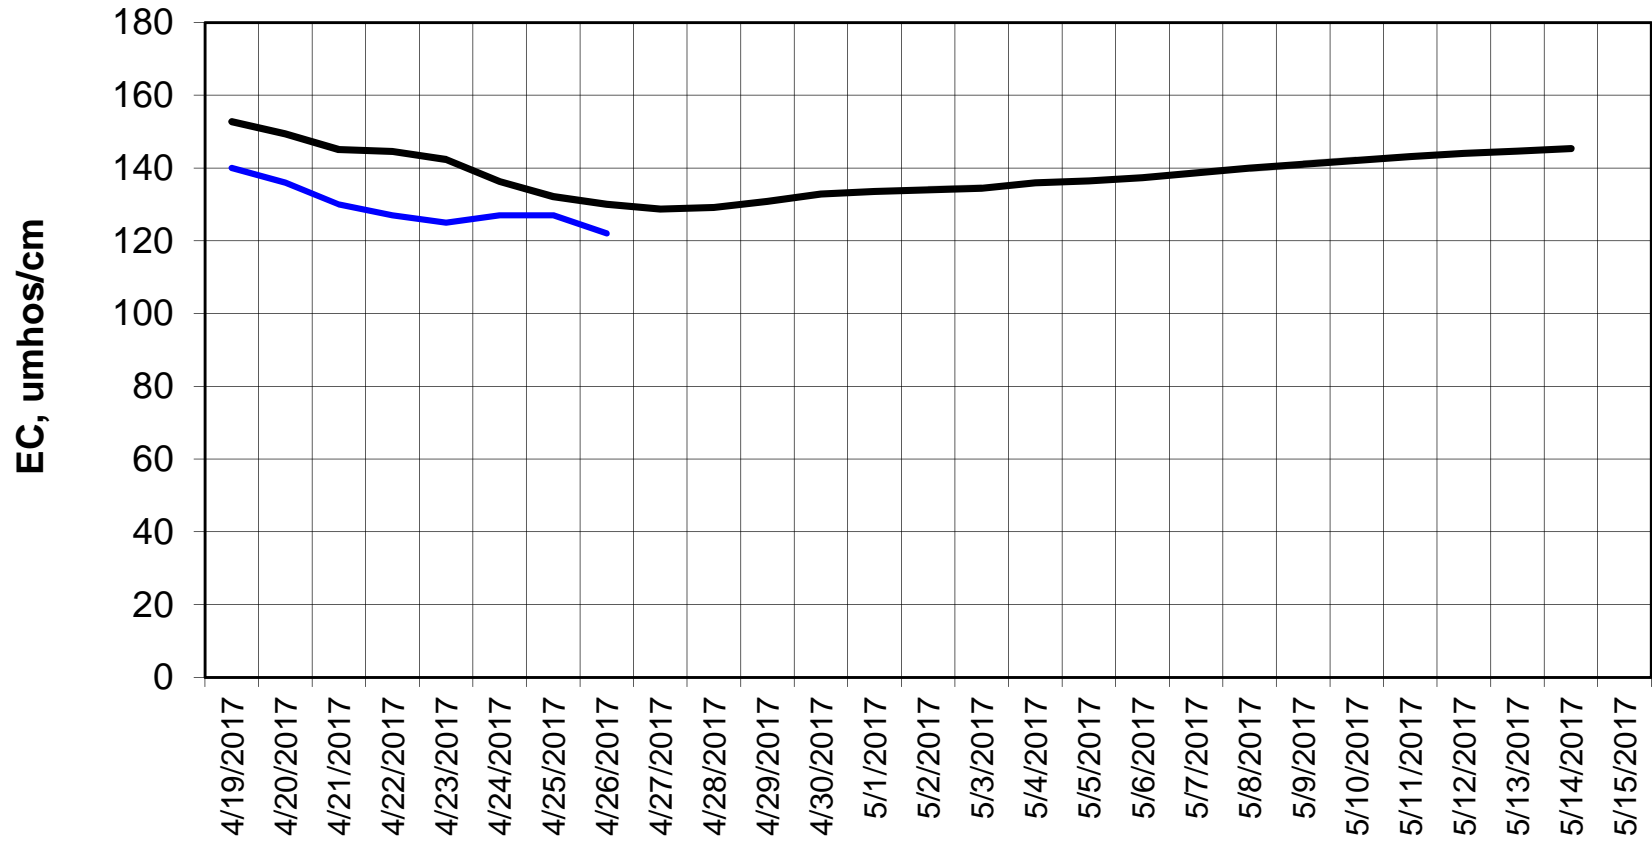

Forecasted Daily EC @ Holland Ct

Simulation Period 4/19/2017 thru 5/15/2017

Forecasted Daily EC @ Old River near Middle River

Simulation Period 4/19/2017 thru 5/15/2017

Forecasted Daily EC @ San Joaquin River at Brandt Bridge

Simulation Period 4/19/2017 thru 5/15/2017

Forecasted Daily EC @ Jersey Point

Simulation Period 4/19/2017 thru 5/15/2017

Forecasted Daily EC @ Old River at Tracy Road

Forecasted Daily EC @ Bethel

Simulation Period 4/19/2017 thru 5/15/2017