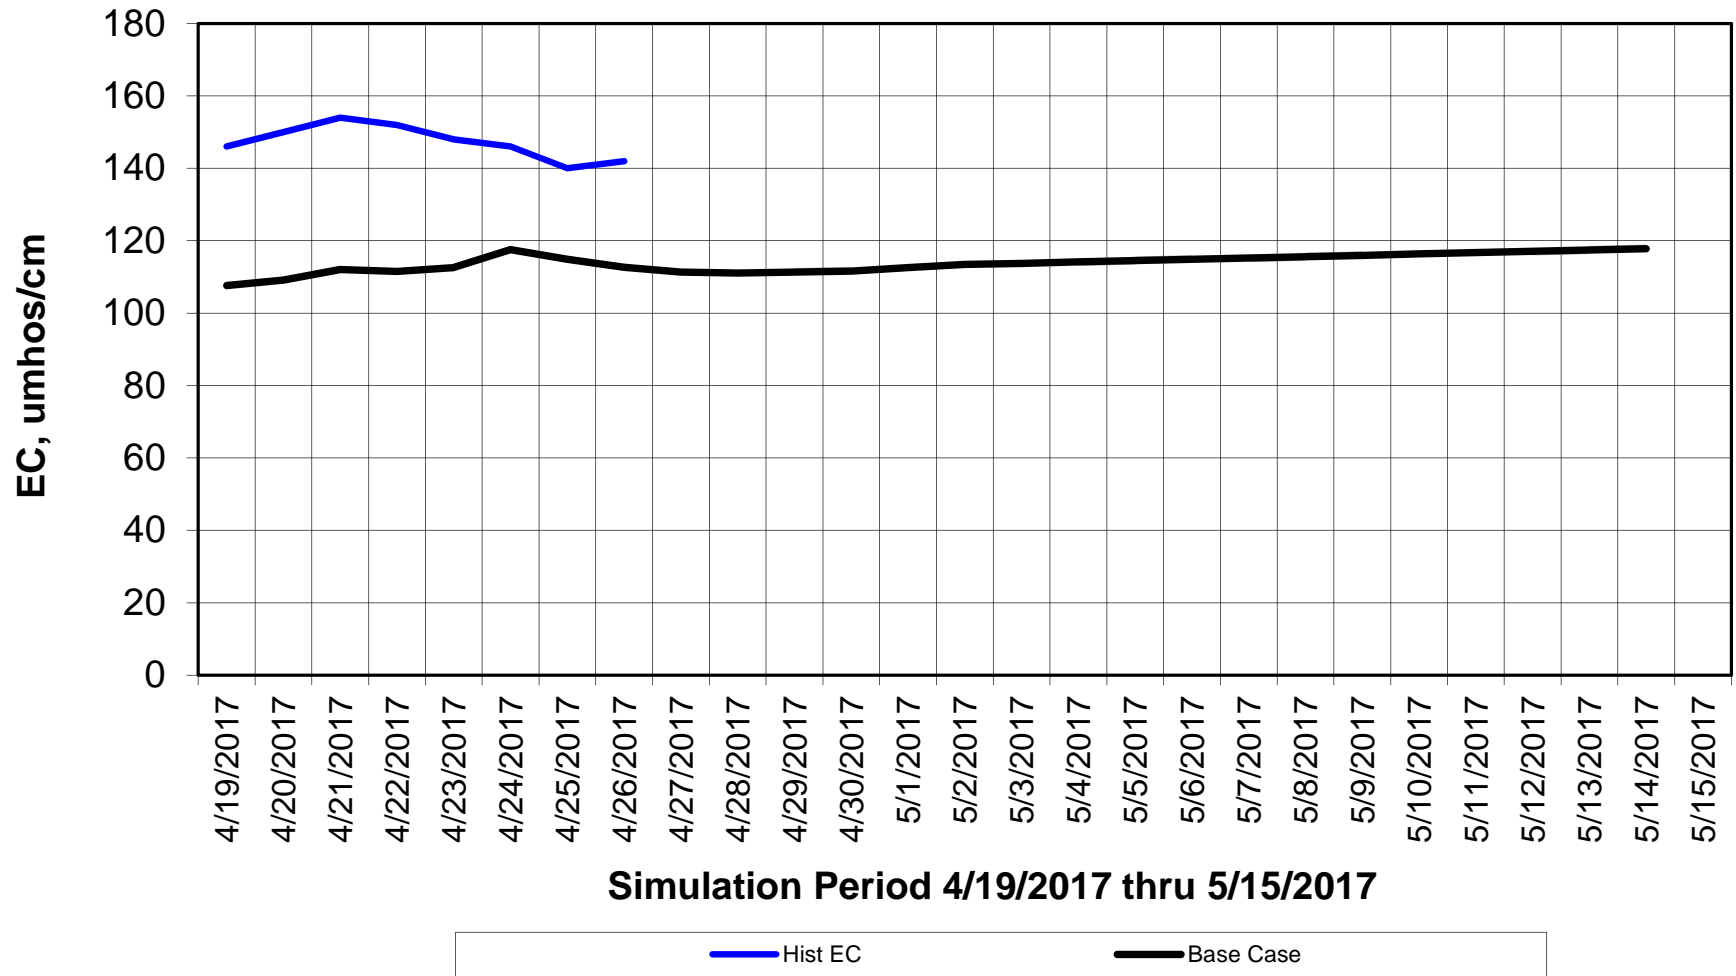

Simulation Period 4/19/2017 thru 5/15/2017

Forecasted Daily EC @ Jersey Point

Simulation Period 4/19/2017 thru 5/15/2017

Forecasted Daily EC @ Old River at Tracy Road

Forecasted Daily EC @ Bethel

Simulation Period 4/19/2017 thru 5/15/2017