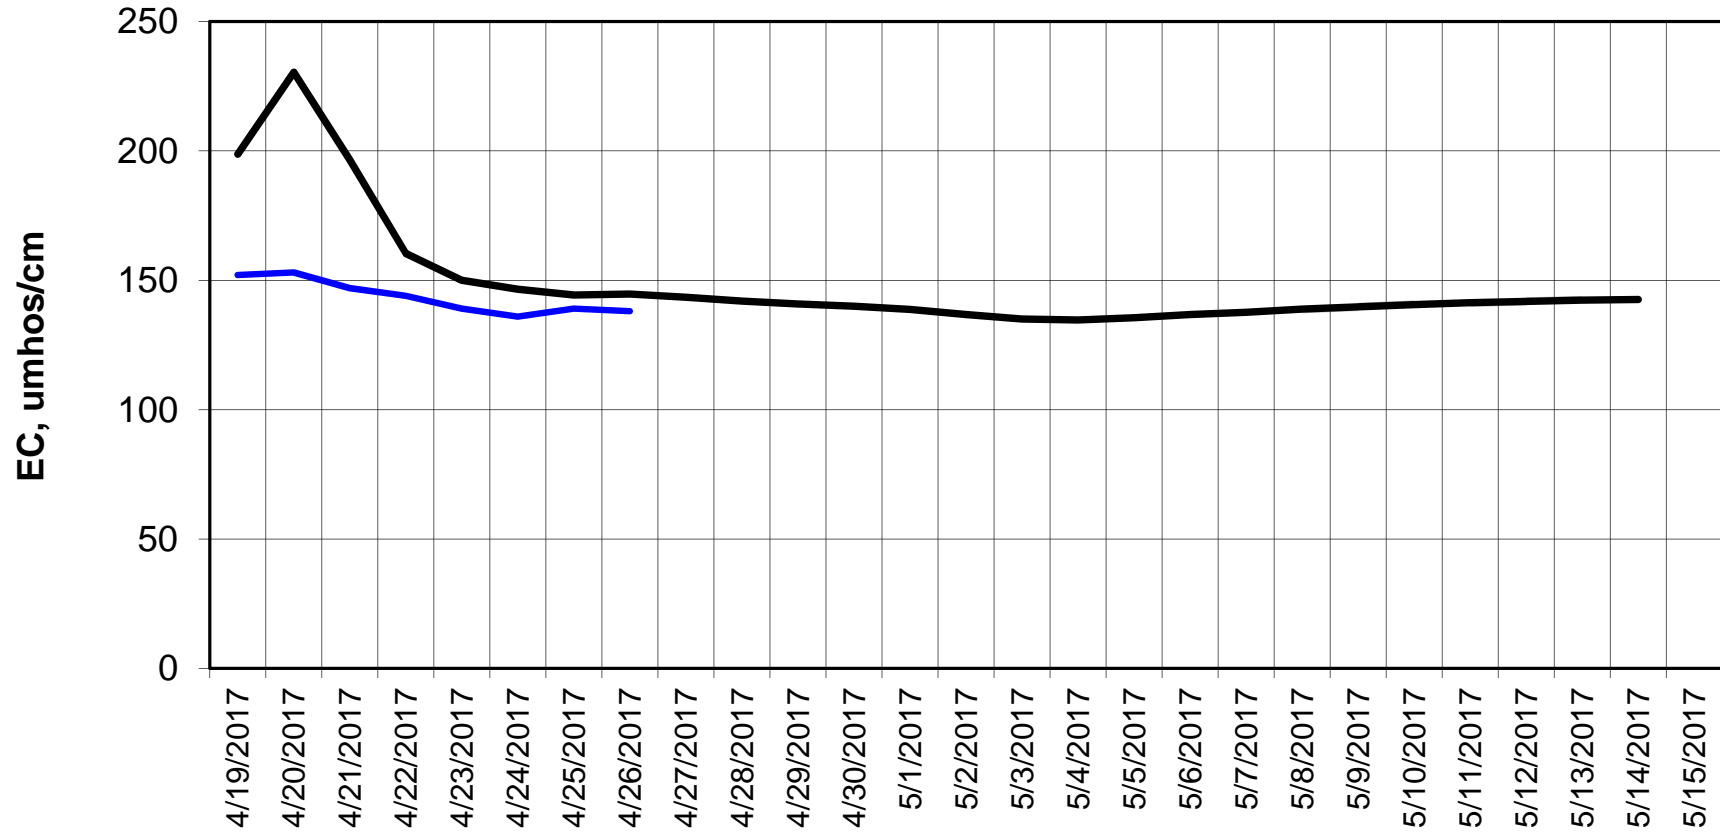

Forecasted Daily EC @ Holland Ct

Simulation Period 4/19/2017 thru 5/15/2017

Forecasted Daily EC @ Old River near Middle River

Simulation Period 4/19/2017 thru 5/15/2017

Forecasted Daily EC @ San Joaquin River at Brandt Bridge

Simulation Period 4/19/2017 thru 5/15/2017

Forecasted Daily EC @ Jersey Point

Simulation Period 4/19/2017 thru 5/15/2017

Forecasted Daily EC @ Old River at Tracy Road

Forecasted Daily EC @ Bethel

Simulation Period 4/19/2017 thru 5/15/2017