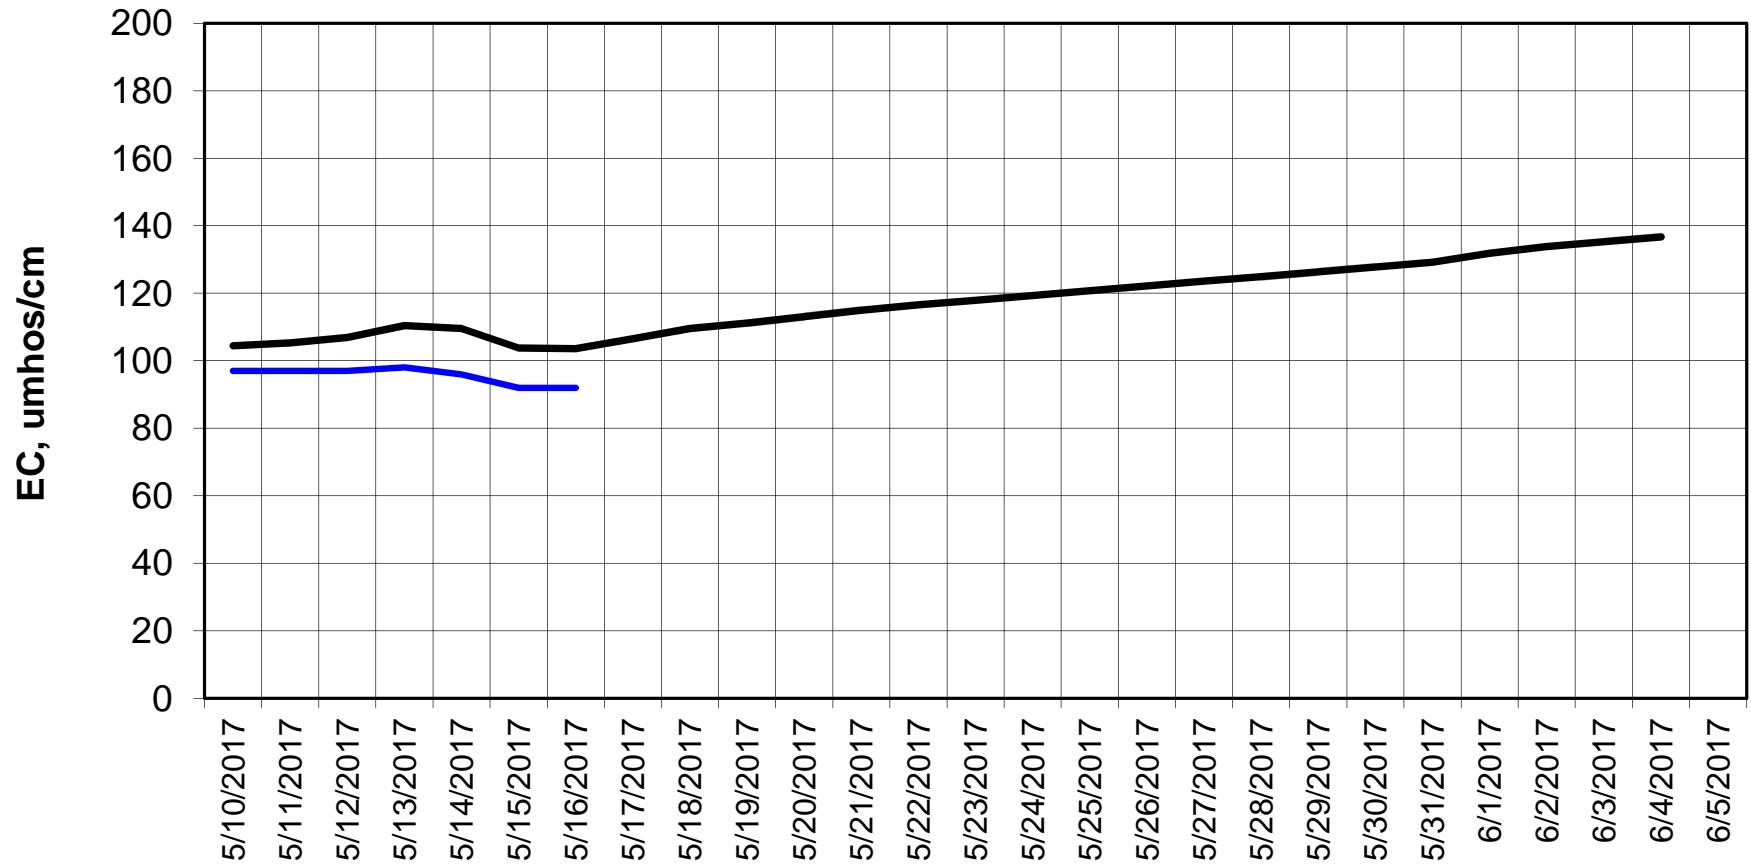

Forecasted Daily EC @ Holland Ct

Simulation Period 5/10/2017 thru 6/5/2017

Forecasted Daily EC @ Old River near Middle River

Simulation Period 5/10/2017 thru 6/5/2017

Forecasted Daily EC @ San Joaquin River at Brandt Bridge

Simulation Period 5/10/2017 thru 6/5/2017

Forecasted Daily EC @ Old River at Tracy Road

Forecasted Daily EC @ Jersey Point

Simulation Period 5/10/2017 thru 6/5/2017

Forecasted Daily EC @ Bethel

Simulation Period 5/10/2017 thru 6/5/2017