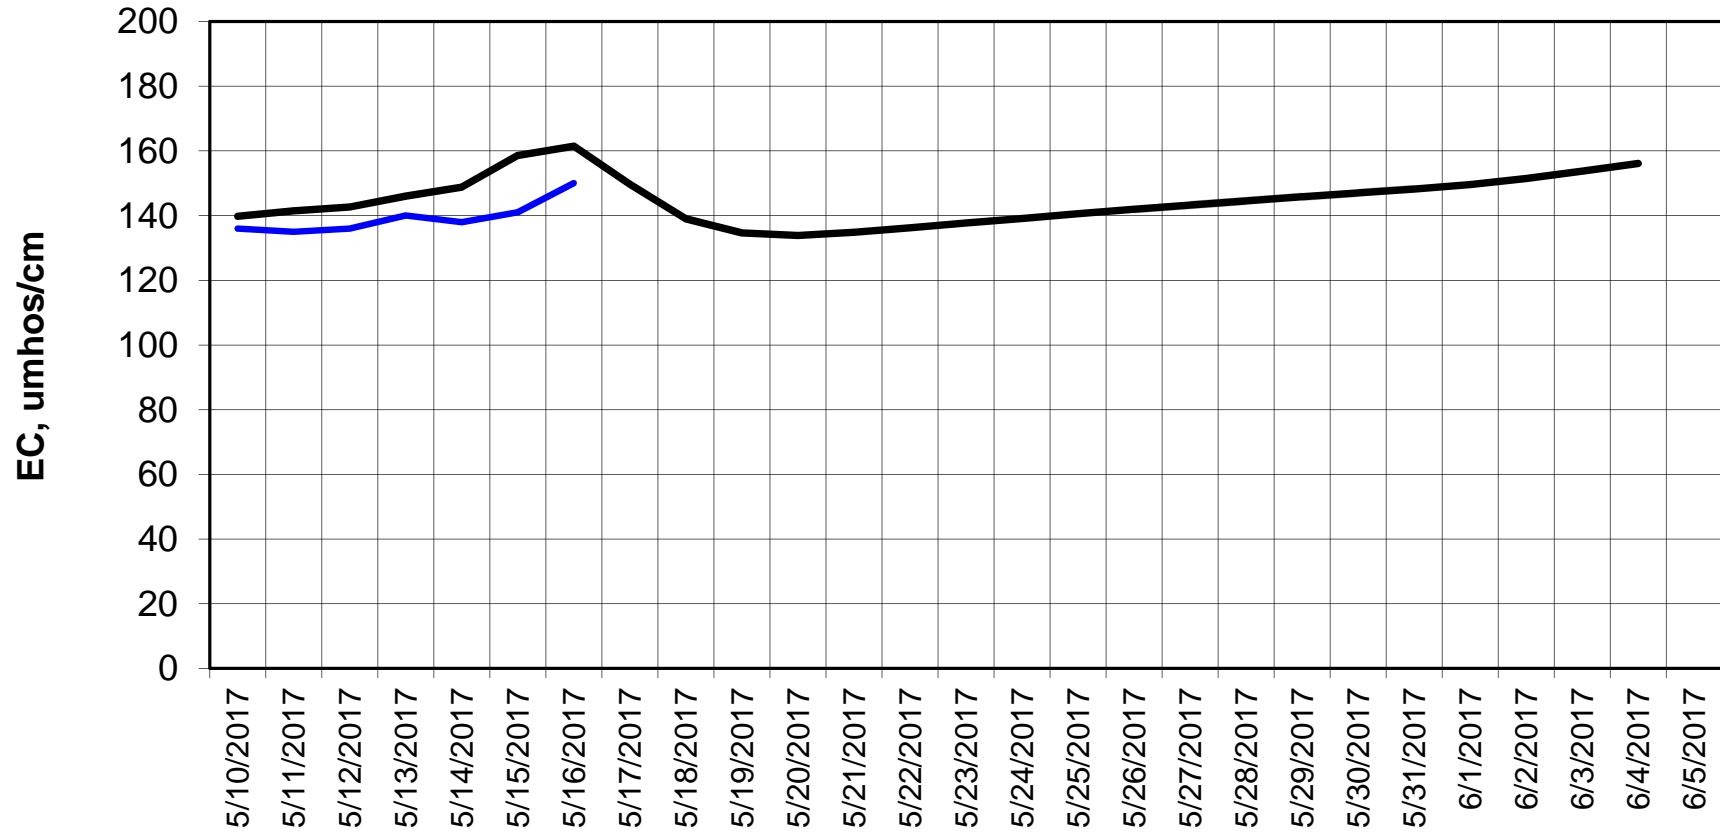

Forecasted Daily EC @ Holland Ct

Simulation Period 5/10/2017 thru 6/5/2017

Forecasted Daily EC @ Old River near Middle River

Simulation Period 5/10/2017 thru 6/5/2017

Forecasted Daily EC @ San Joaquin River at Brandt Bridge

Simulation Period 5/10/2017 thru 6/5/2017

Forecasted Daily EC @ Old River at Tracy Road

Forecasted Daily EC @ Jersey Point

Simulation Period 5/10/2017 thru 6/5/2017

Forecasted Daily EC @ Bethel

Simulation Period 5/10/2017 thru 6/5/2017