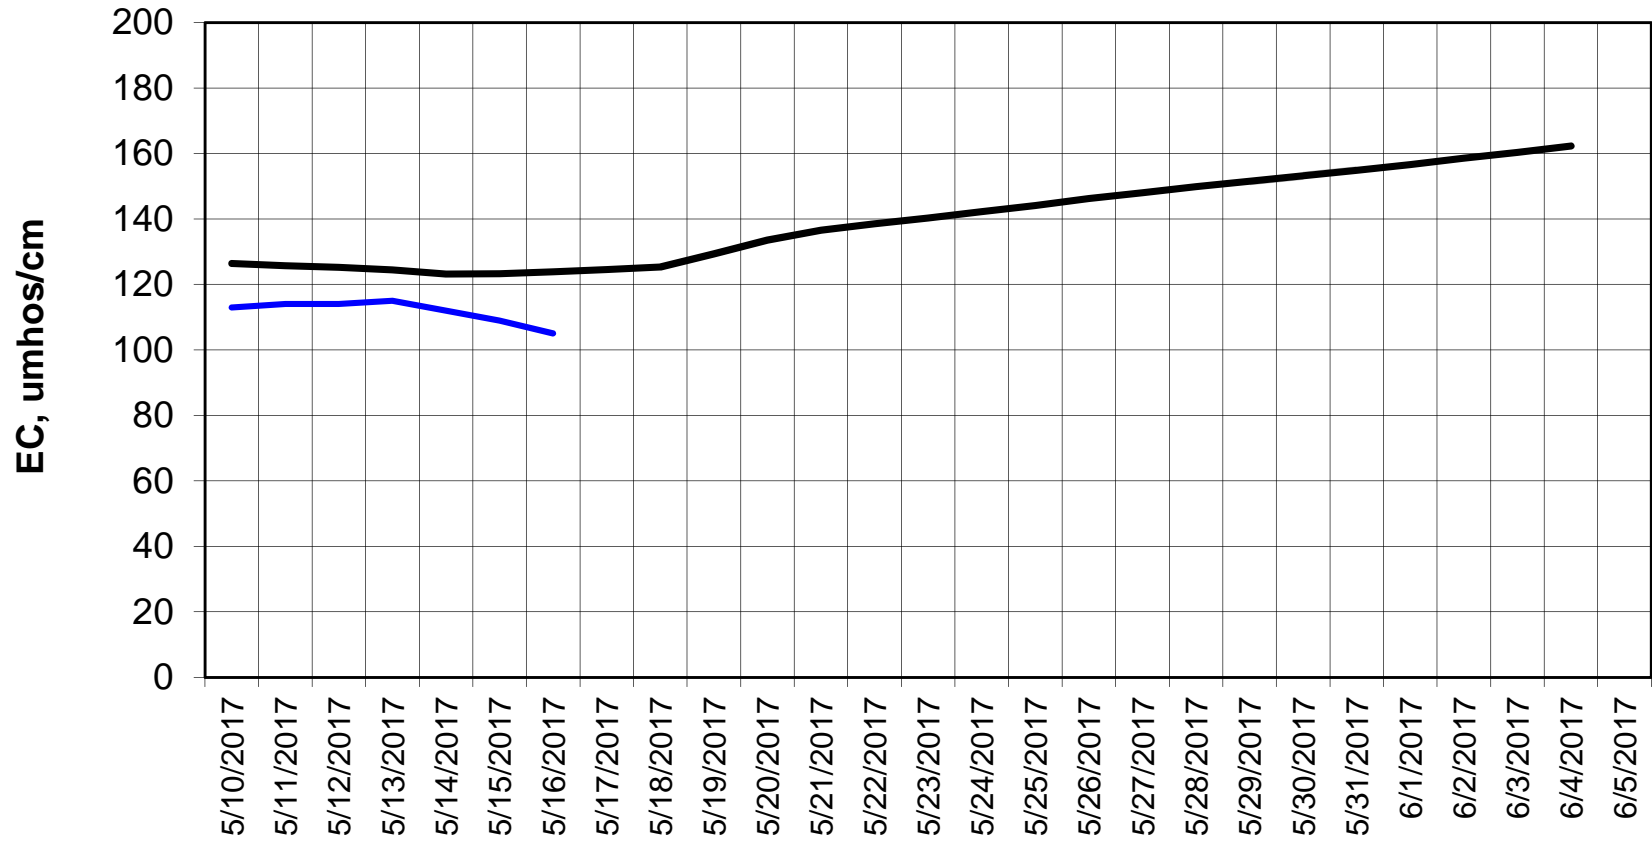

Forecasted Daily EC @ Holland Ct

Simulation Period 5/10/2017 thru 6/5/2017

Forecasted Daily EC @ Old River near Middle River

Simulation Period 5/10/2017 thru 6/5/2017

Forecasted Daily EC @ San Joaquin River at Brandt Bridge

Simulation Period 5/10/2017 thru 6/5/2017

Forecasted Daily EC @ Old River at Tracy Road

Forecasted Daily EC @ Jersey Point

Simulation Period 5/10/2017 thru 6/5/2017

Forecasted Daily EC @ Bethel

Simulation Period 5/10/2017 thru 6/5/2017