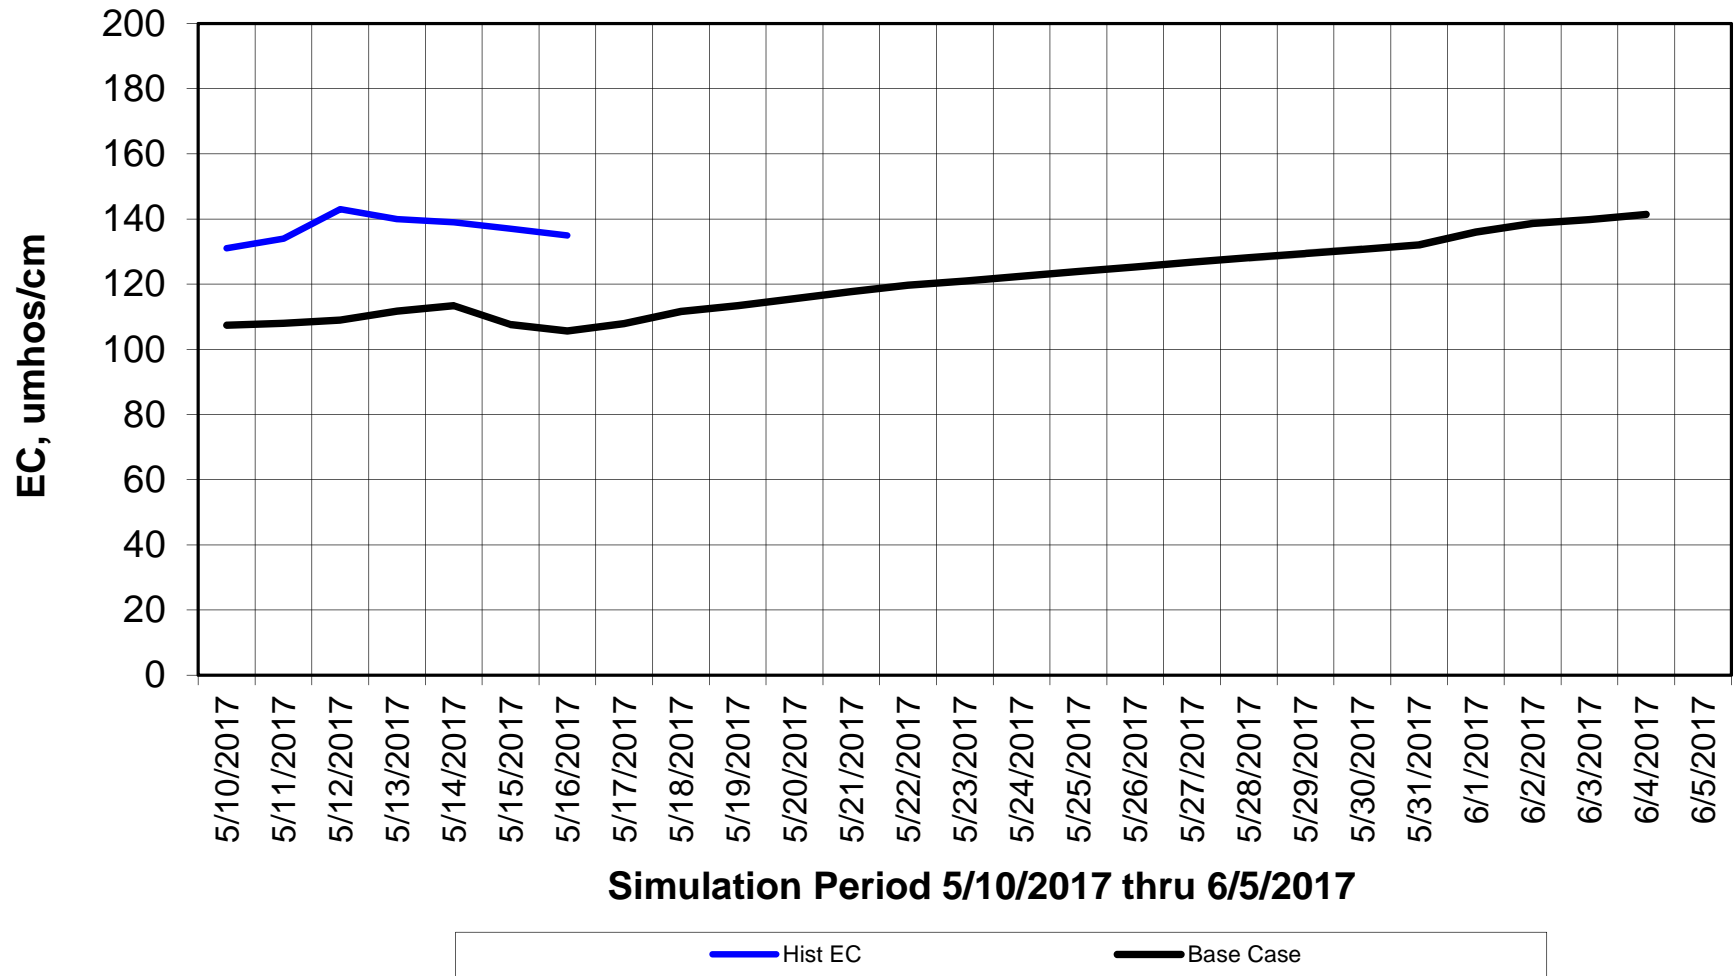

Forecasted Daily EC @ Holland Ct

Simulation Period 5/10/2017 thru 6/5/2017

Forecasted Daily EC @ Old River near Middle River

Simulation Period 5/10/2017 thru 6/5/2017

Forecasted Daily EC @ San Joaquin River at Brandt Bridge

Simulation Period 5/10/2017 thru 6/5/2017

Forecasted Daily EC @ Old River at Tracy Road

Forecasted Daily EC @ Jersey Point

Simulation Period 5/10/2017 thru 6/5/2017

Forecasted Daily EC @ Bethel

Simulation Period 5/10/2017 thru 6/5/2017