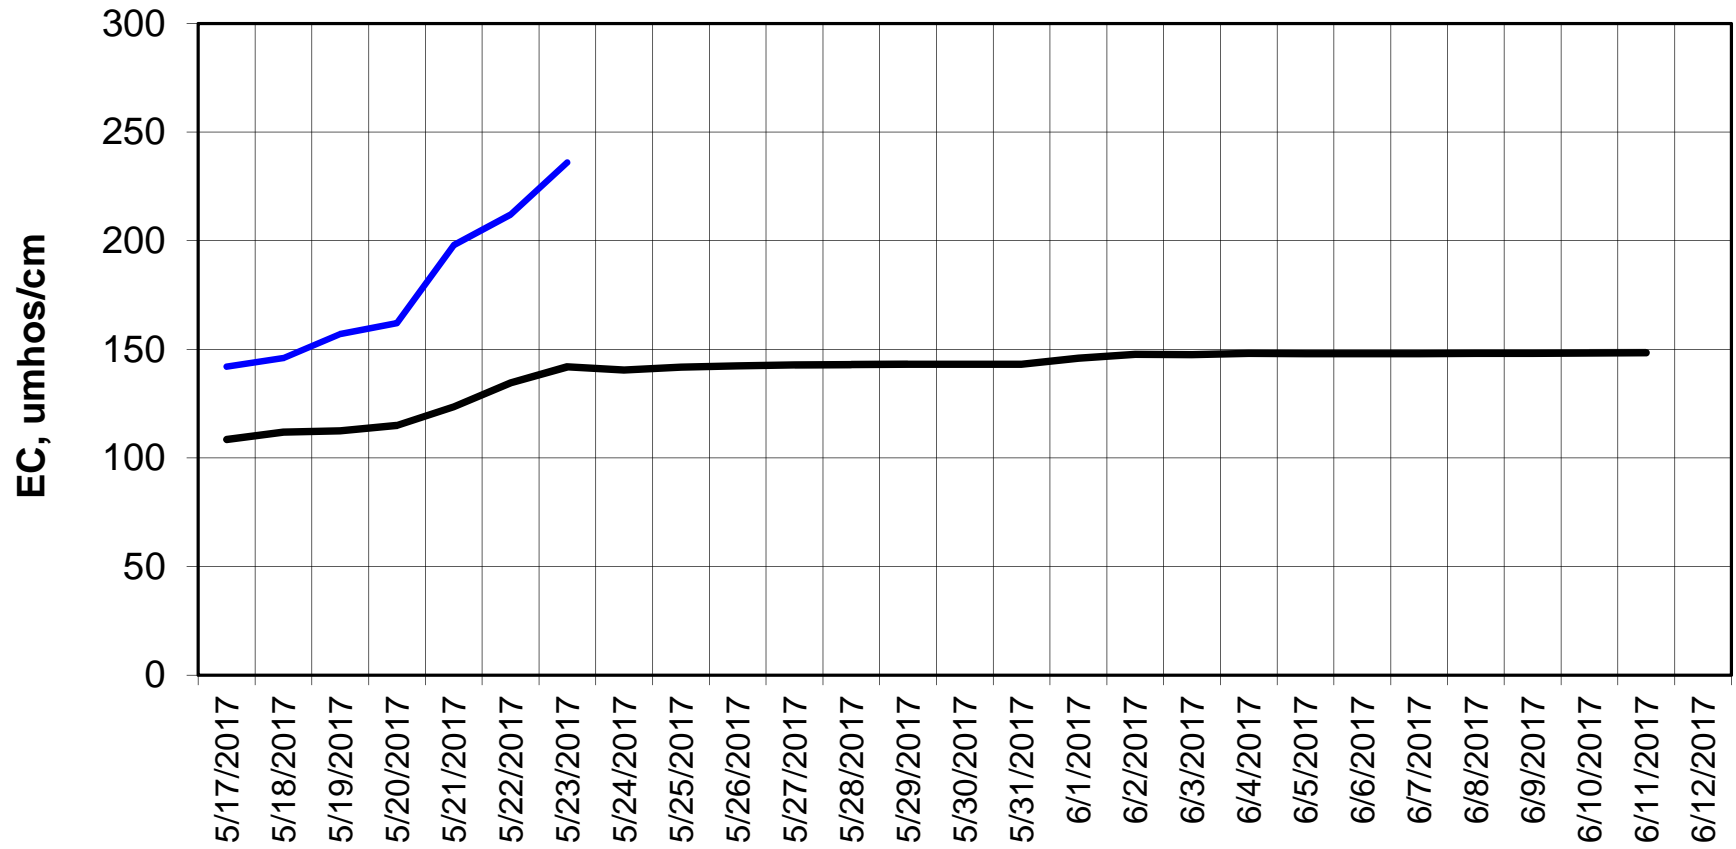

Forecasted Daily EC @ Holland Ct

Simulation Period 5/17/2017 thru 6/12/2017

Forecasted Daily EC @ Old River near Middle River

Simulation Period 5/17/2017 thru 6/12/2017

Forecasted Daily EC @ San Joaquin River at Brandt Bridge

Simulation Period 5/17/2017 thru 6/12/2017

Forecasted Daily EC @ Old River at Tracy Road

— Hist EC — Base Case

Forecasted Daily EC @ Jersey Point

Simulation Period 5/17/2017 thru 6/12/2017

Forecasted Daily EC @ Bethel

Simulation Period 5/17/2017 thru 6/12/2017