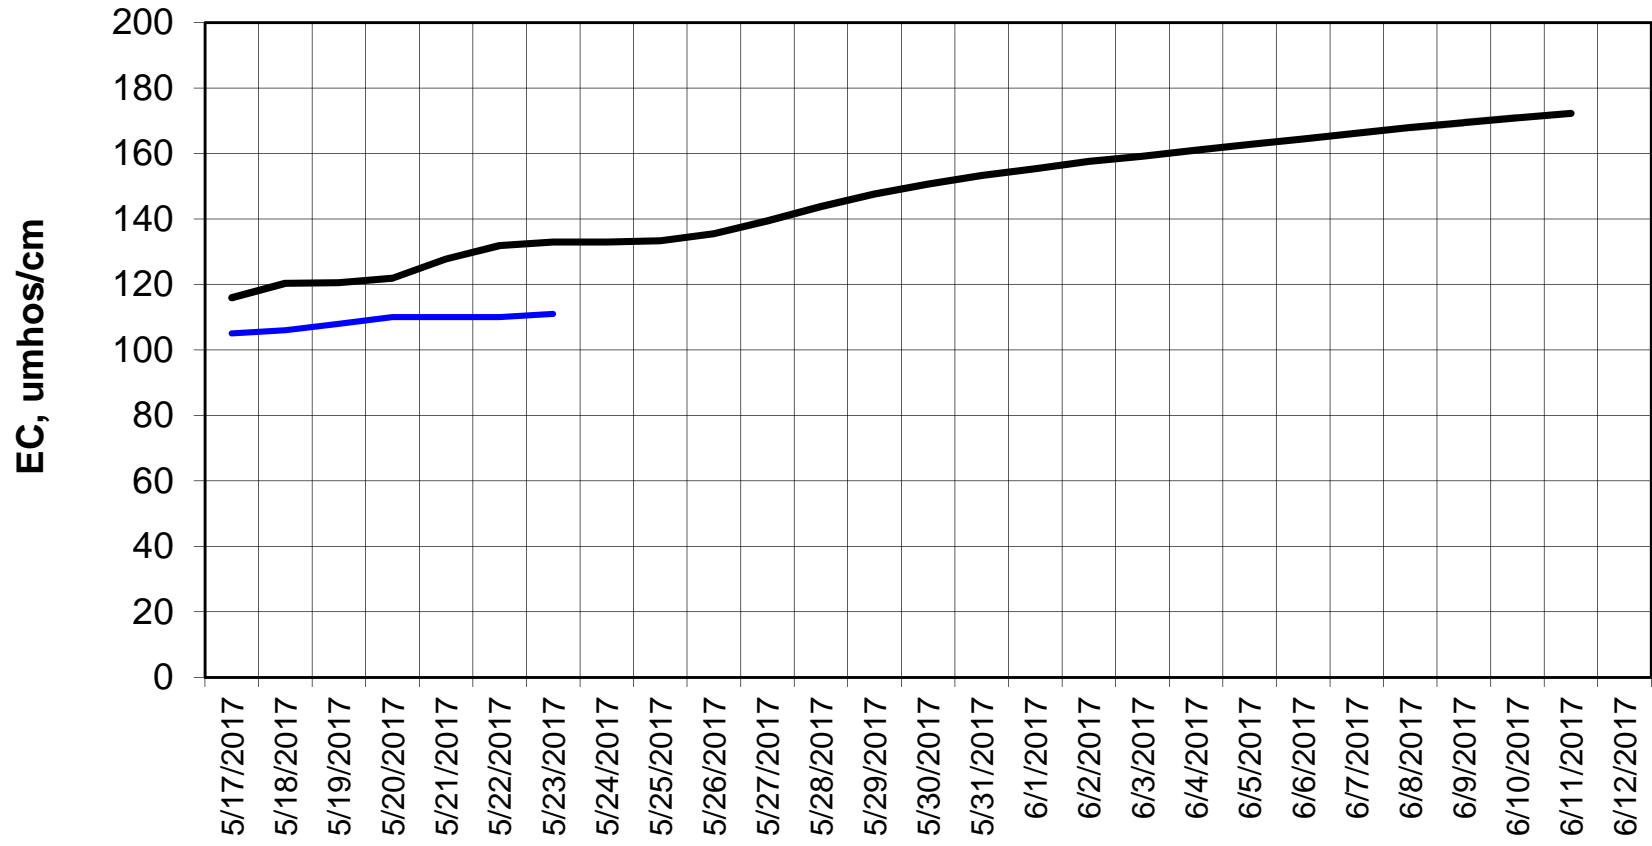

Simulation Period 5/17/2017 thru 6/12/2017

Forecasted Daily EC @ Old River at Tracy Road

— Hist EC — Base Case

Forecasted Daily EC @ Jersey Point

Simulation Period 5/17/2017 thru 6/12/2017

Forecasted Daily EC @ Bethel

Simulation Period 5/17/2017 thru 6/12/2017