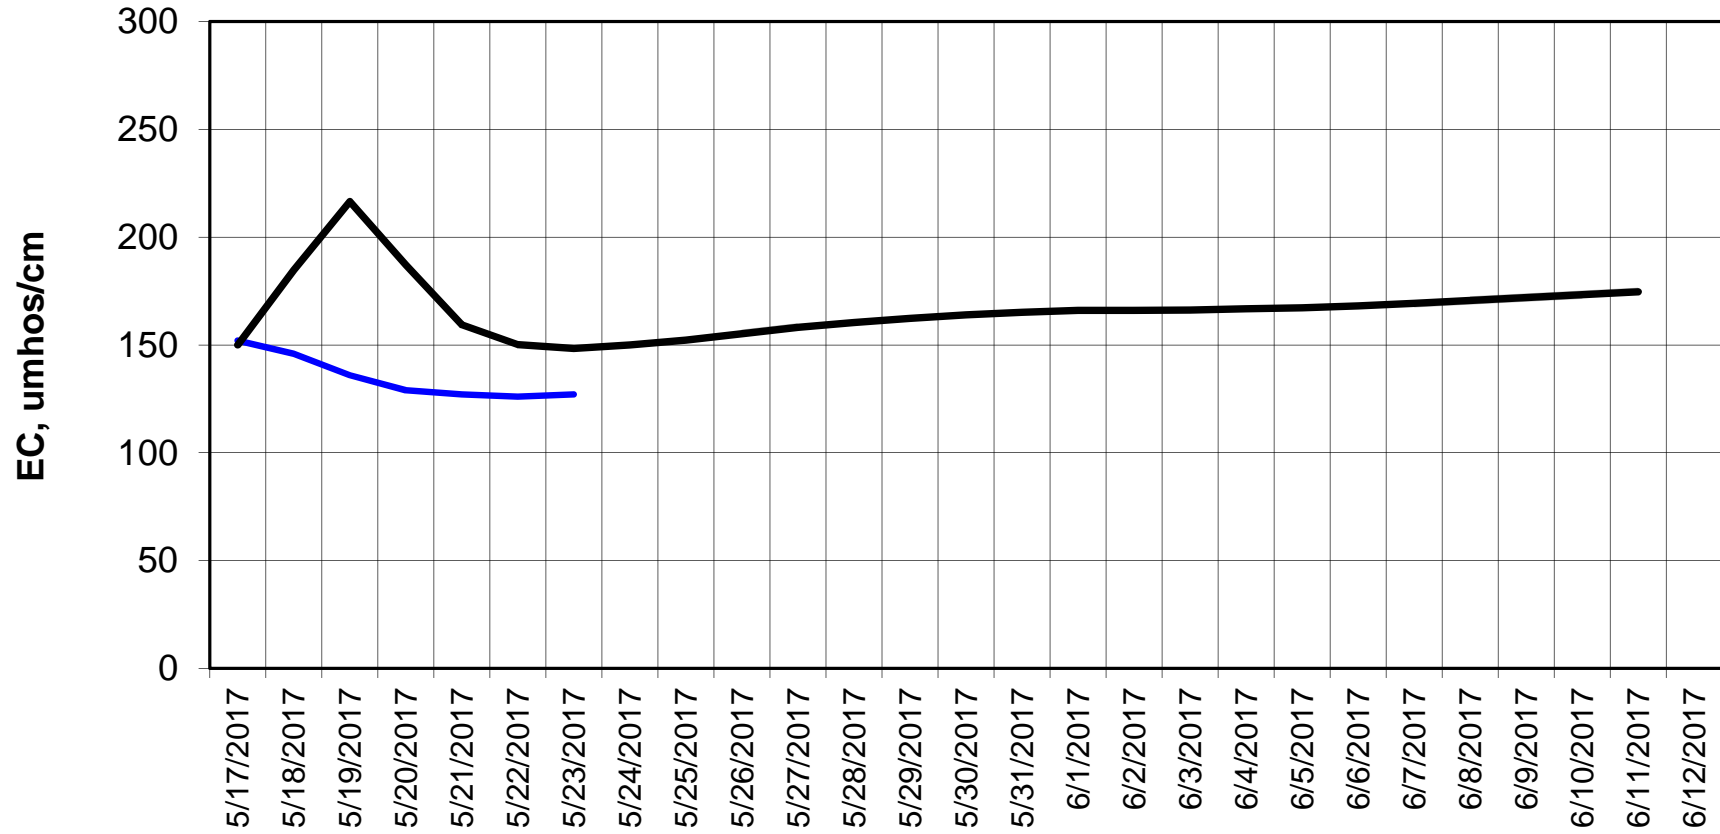

Forecasted Daily EC @ Holland Ct

Simulation Period 5/17/2017 thru 6/12/2017

Forecasted Daily EC @ Old River near Middle River

Simulation Period 5/17/2017 thru 6/12/2017

Forecasted Daily EC @ San Joaquin River at Brandt Bridge

Simulation Period 5/17/2017 thru 6/12/2017

Forecasted Daily EC @ Old River at Tracy Road

— Hist EC — Base Case

Forecasted Daily EC @ Jersey Point

Simulation Period 5/17/2017 thru 6/12/2017

Forecasted Daily EC @ Bethel

Simulation Period 5/17/2017 thru 6/12/2017