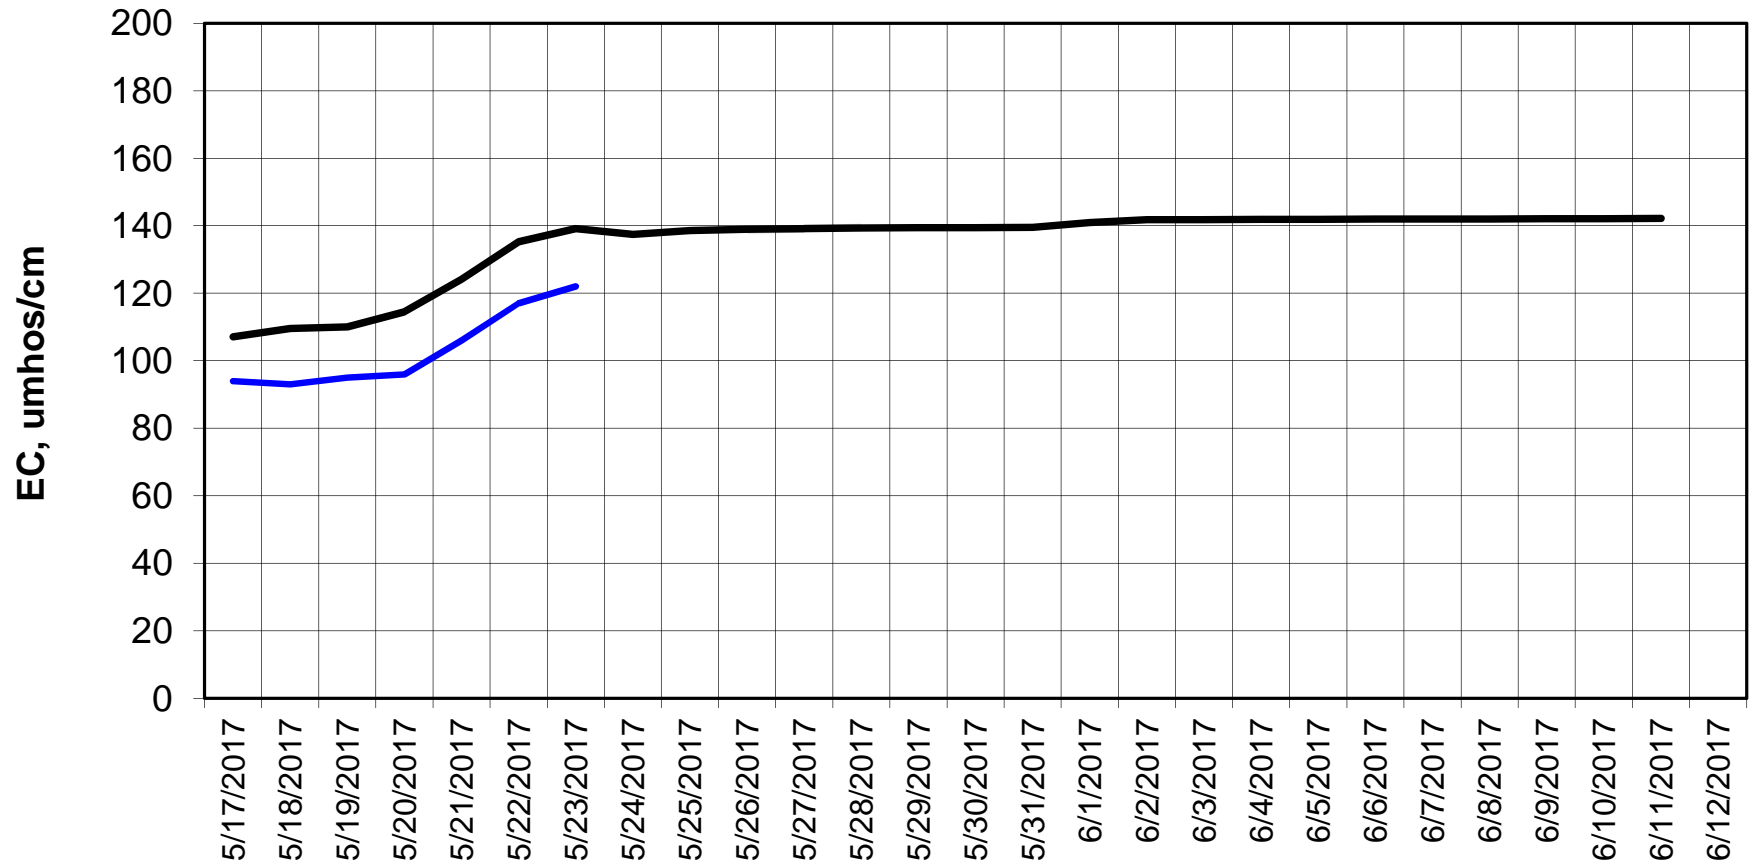

Forecasted Daily EC @ Holland Ct

Simulation Period 5/17/2017 thru 6/12/2017

Forecasted Daily EC @ Old River near Middle River

Simulation Period 5/17/2017 thru 6/12/2017

Forecasted Daily EC @ San Joaquin River at Brandt Bridge

Simulation Period 5/17/2017 thru 6/12/2017

Forecasted Daily EC @ Old River at Tracy Road

— Hist EC — Base Case

Forecasted Daily EC @ Jersey Point

Simulation Period 5/17/2017 thru 6/12/2017

Forecasted Daily EC @ Bethel

Simulation Period 5/17/2017 thru 6/12/2017