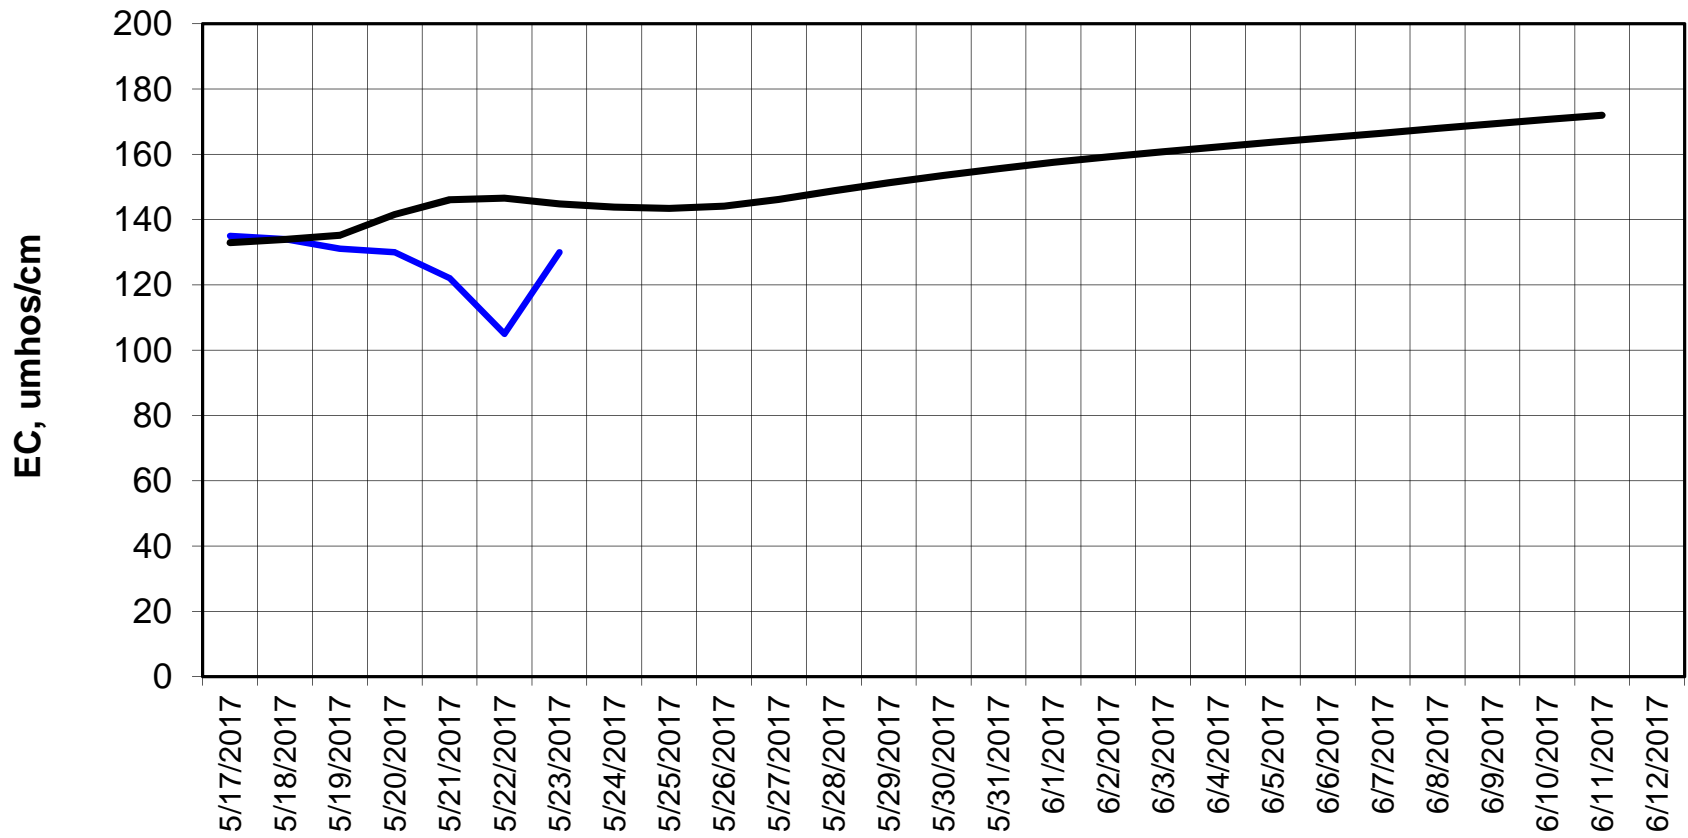

Simulation Period 5/17/2017 thru 6/12/2017

Forecasted Daily EC @ Old River at Tracy Road

— Hist EC — Base Case

Forecasted Daily EC @ Jersey Point

Simulation Period 5/17/2017 thru 6/12/2017

Forecasted Daily EC @ Bethel

Simulation Period 5/17/2017 thru 6/12/2017