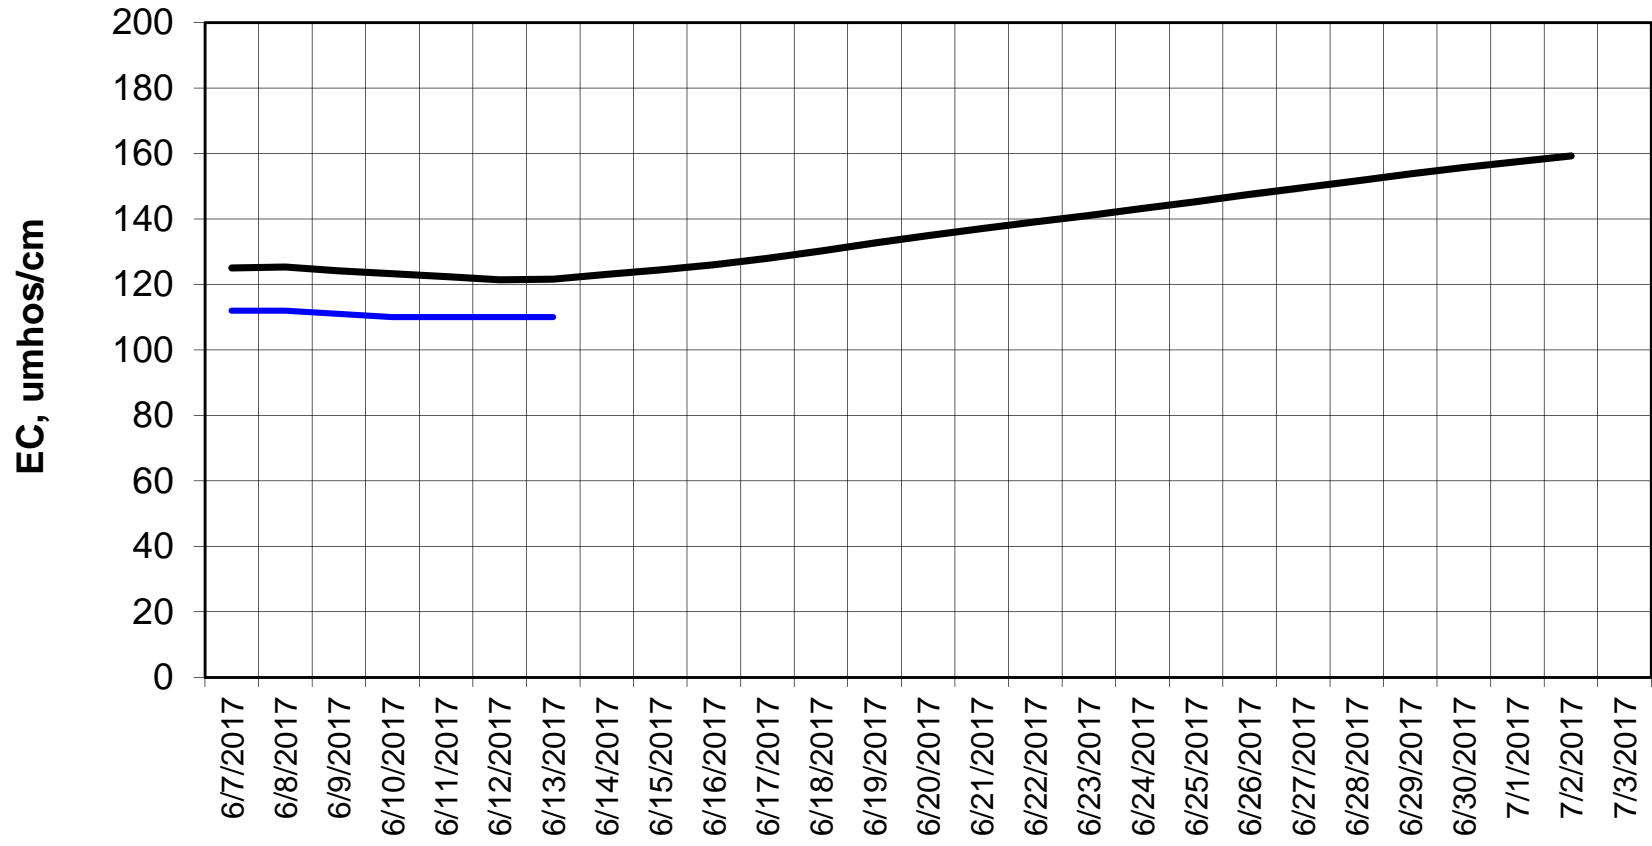

Forecasted Daily EC @ Holland Ct

Simulation Period 6/7/2017 thru 7/3/2017

Forecasted Daily EC @ Old River near Middle River

Forecasted Daily EC @ San Joaquin River at Brandt Bridge

Forecasted Daily EC @ Old River at Tracy Road

Forecasted Daily EC @ Jersey Point

Simulation Period 6/7/2017 thru 7/3/2017

Forecasted Daily EC @ Bethel

Simulation Period 6/7/2017 thru 7/3/2017