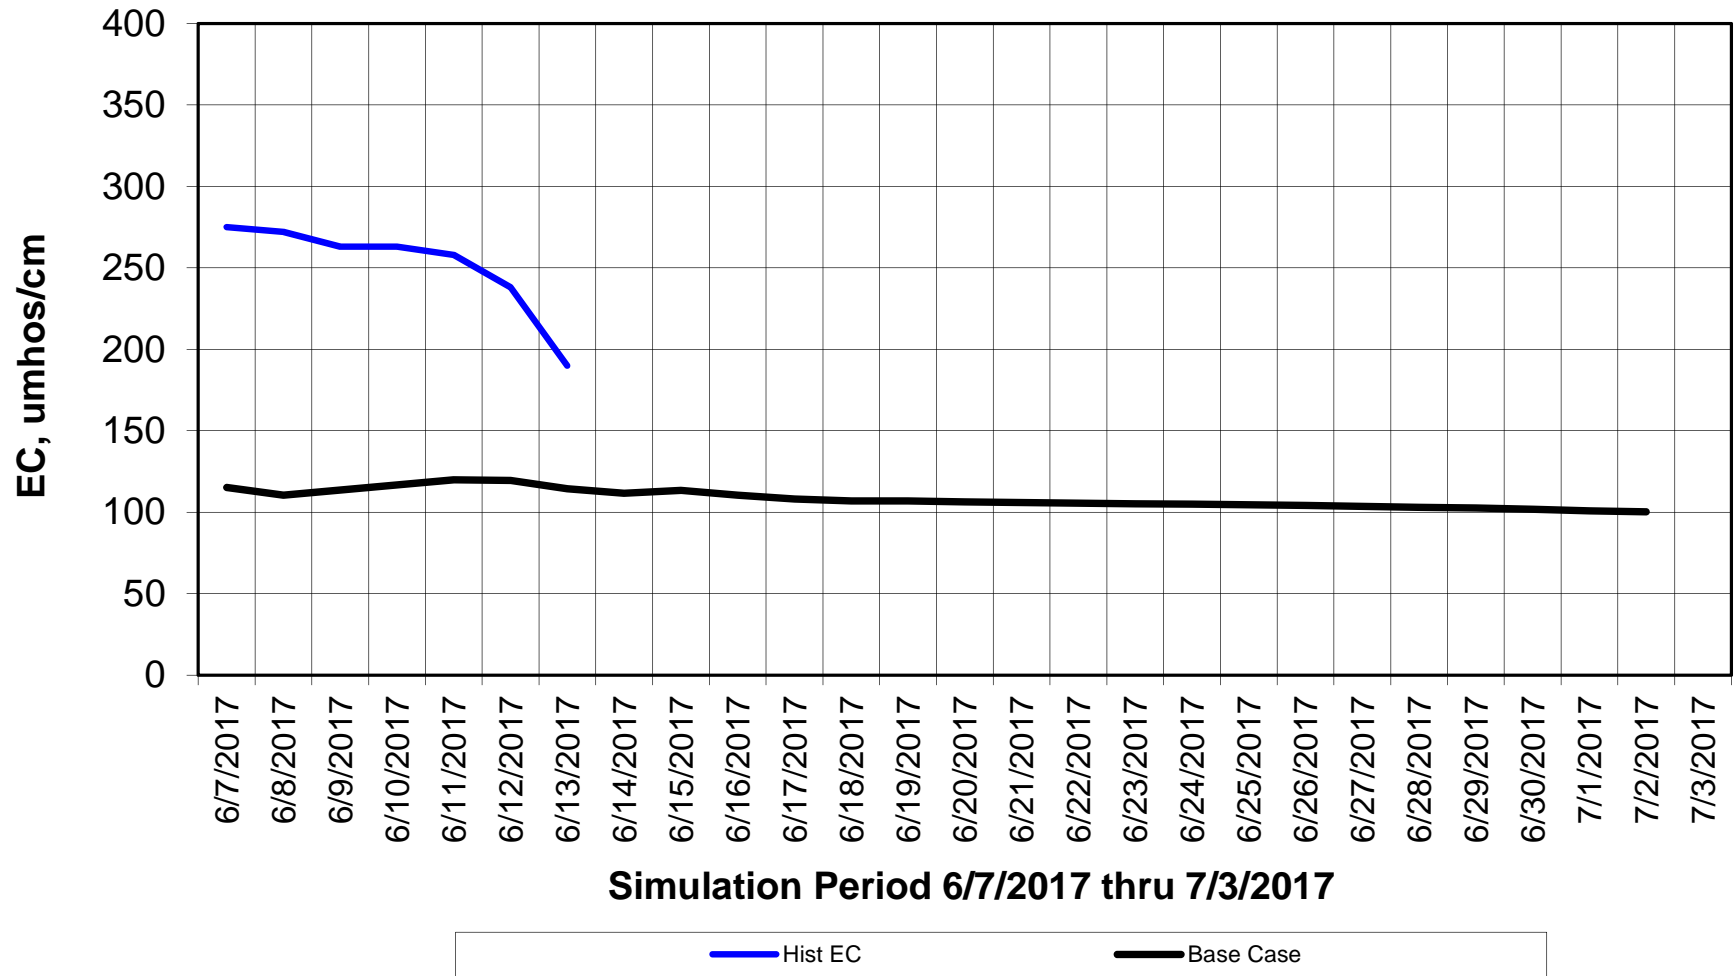

Forecasted Daily EC @ Holland Ct

Simulation Period 6/7/2017 thru 7/3/2017

Forecasted Daily EC @ Old River near Middle River

Forecasted Daily EC @ San Joaquin River at Brandt Bridge

Forecasted Daily EC @ Old River at Tracy Road

Forecasted Daily EC @ Jersey Point

Simulation Period 6/7/2017 thru 7/3/2017

Forecasted Daily EC @ Bethel

Simulation Period 6/7/2017 thru 7/3/2017