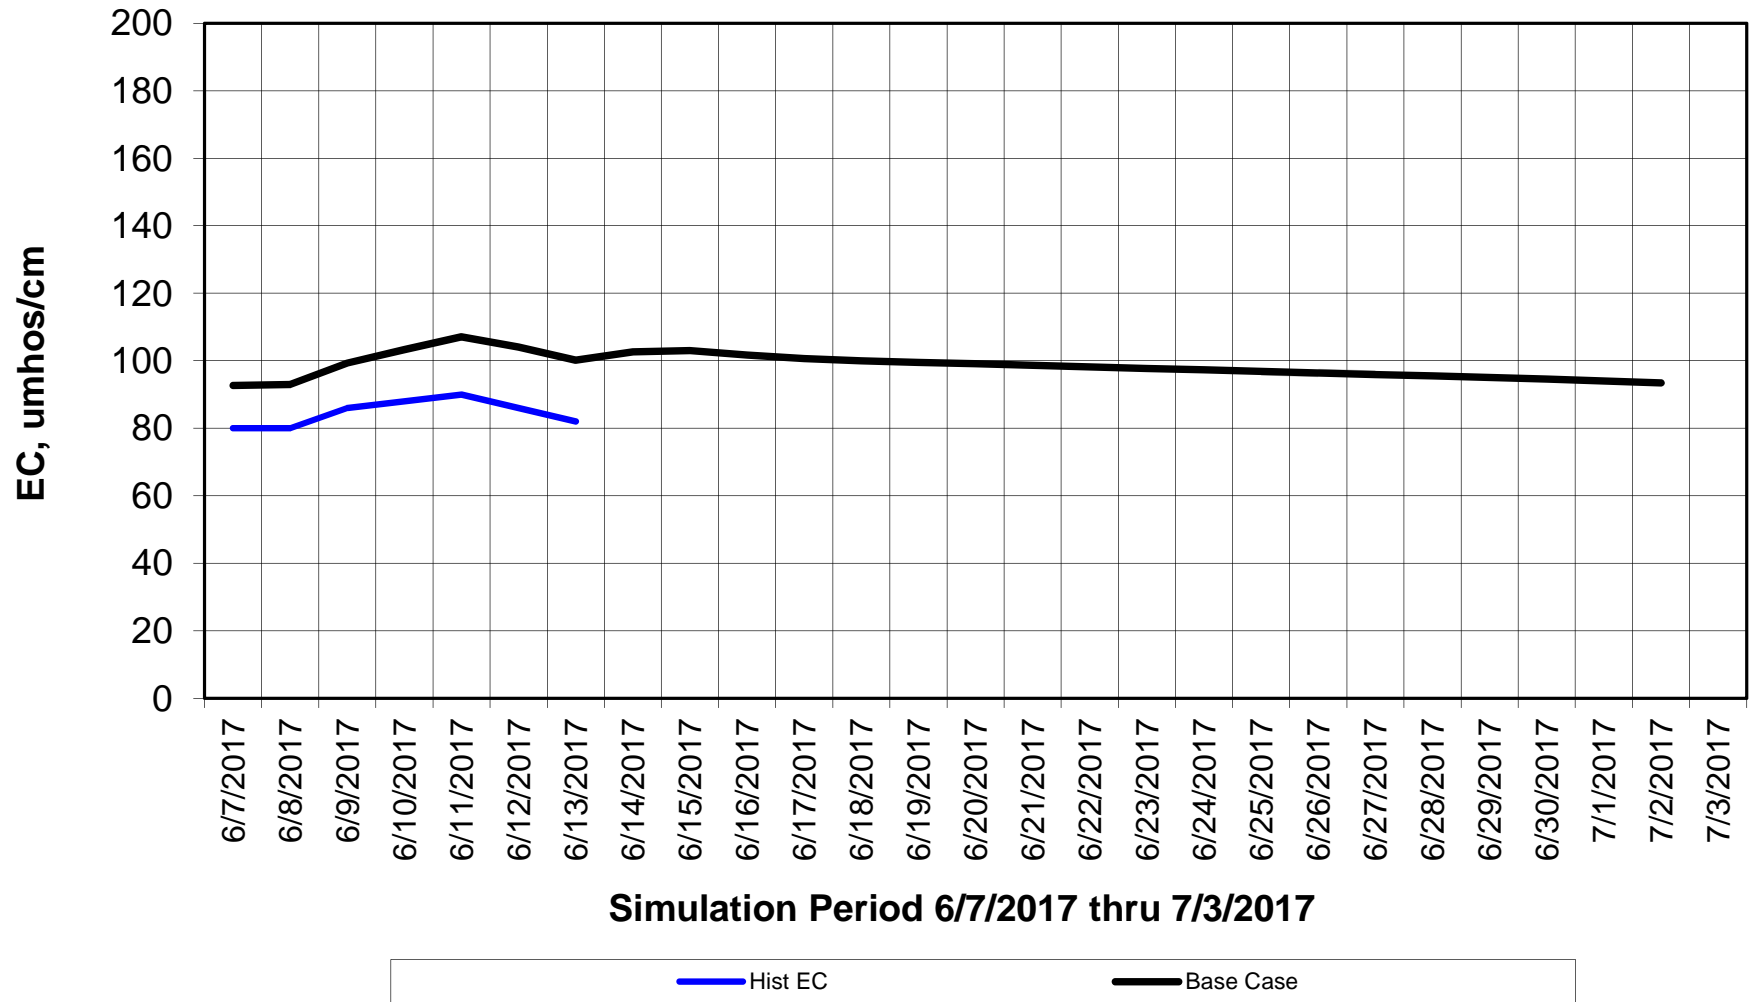

Forecasted Daily EC @ Holland Ct

Simulation Period 6/7/2017 thru 7/3/2017

Forecasted Daily EC @ Old River near Middle River

Forecasted Daily EC @ San Joaquin River at Brandt Bridge

Forecasted Daily EC @ Old River at Tracy Road

Forecasted Daily EC @ Jersey Point

Simulation Period 6/7/2017 thru 7/3/2017

Forecasted Daily EC @ Bethel

Simulation Period 6/7/2017 thru 7/3/2017