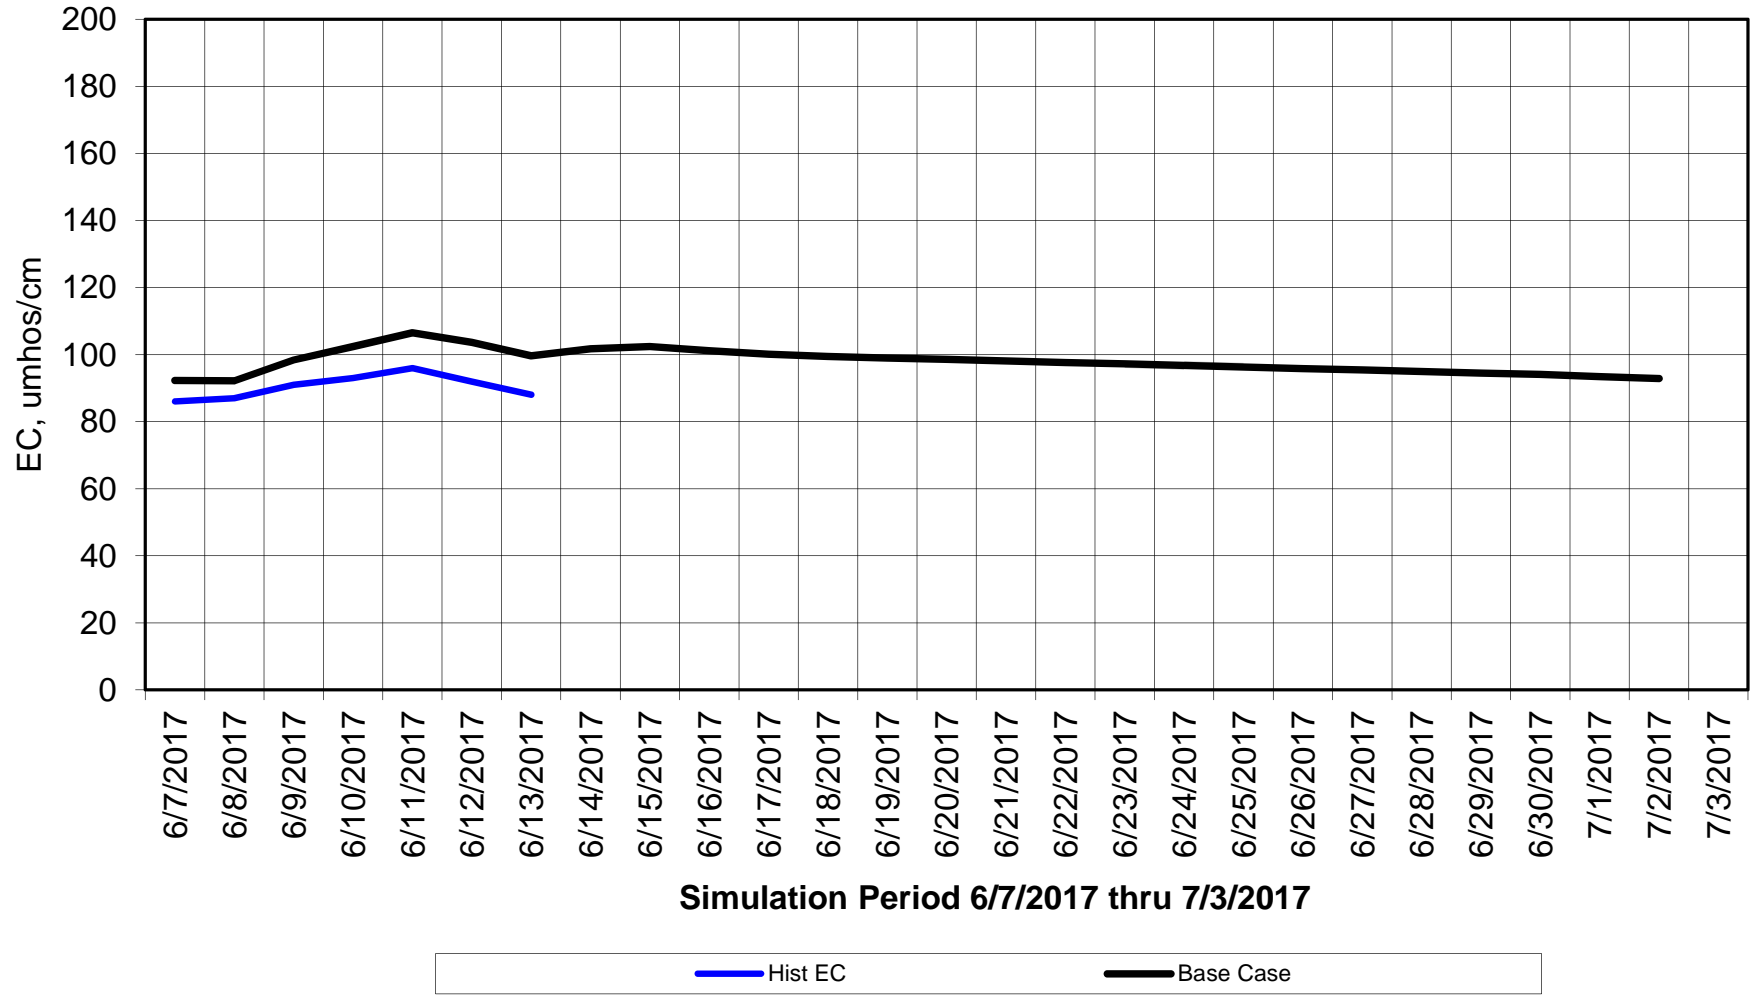

Forecasted Daily EC @ Holland Ct

Simulation Period 6/7/2017 thru 7/3/2017

Forecasted Daily EC @ Old River near Middle River

Forecasted Daily EC @ San Joaquin River at Brandt Bridge

Forecasted Daily EC @ Old River at Tracy Road

Forecasted Daily EC @ Jersey Point

Simulation Period 6/7/2017 thru 7/3/2017

Forecasted Daily EC @ Bethel

Simulation Period 6/7/2017 thru 7/3/2017