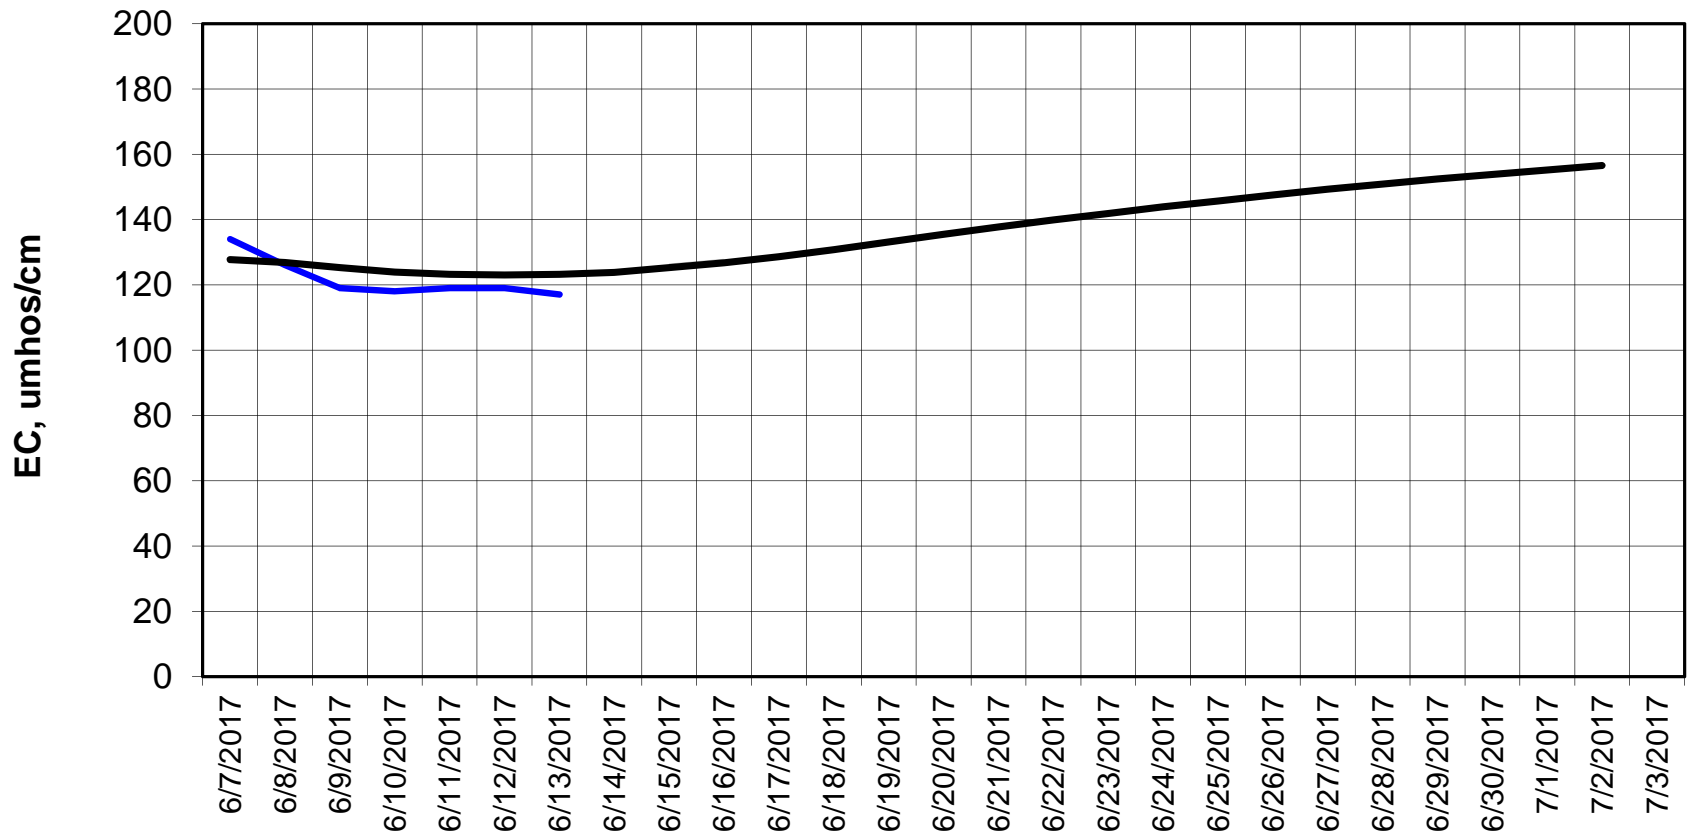

Forecasted Daily EC @ Holland Ct

Simulation Period 6/7/2017 thru 7/3/2017

Forecasted Daily EC @ Old River near Middle River

Forecasted Daily EC @ San Joaquin River at Brandt Bridge

Forecasted Daily EC @ Old River at Tracy Road

Forecasted Daily EC @ Jersey Point

Simulation Period 6/7/2017 thru 7/3/2017

Forecasted Daily EC @ Bethel

Simulation Period 6/7/2017 thru 7/3/2017