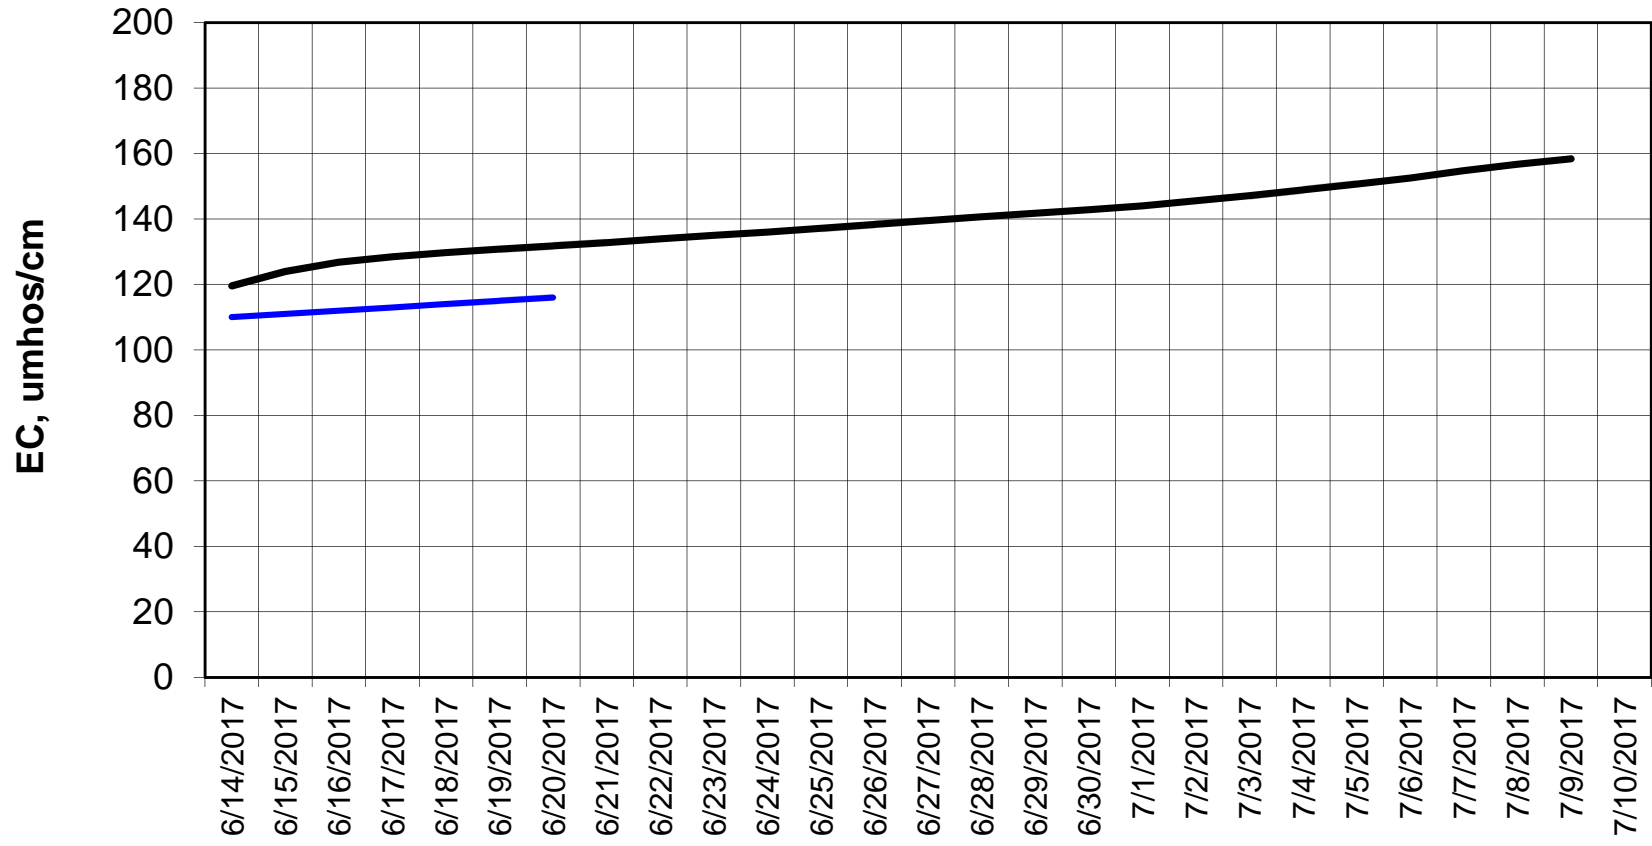

Simulation Period 6/14/2017 thru 7/10/2017

Forecasted Daily EC @ Old River at Tracy Road

— Hist EC — Base Case

Forecasted Daily EC @ Jersey Point

Simulation Period 6/14/2017 thru 7/10/2017

Forecasted Daily EC @ Bethel

Simulation Period 6/14/2017 thru 7/10/2017