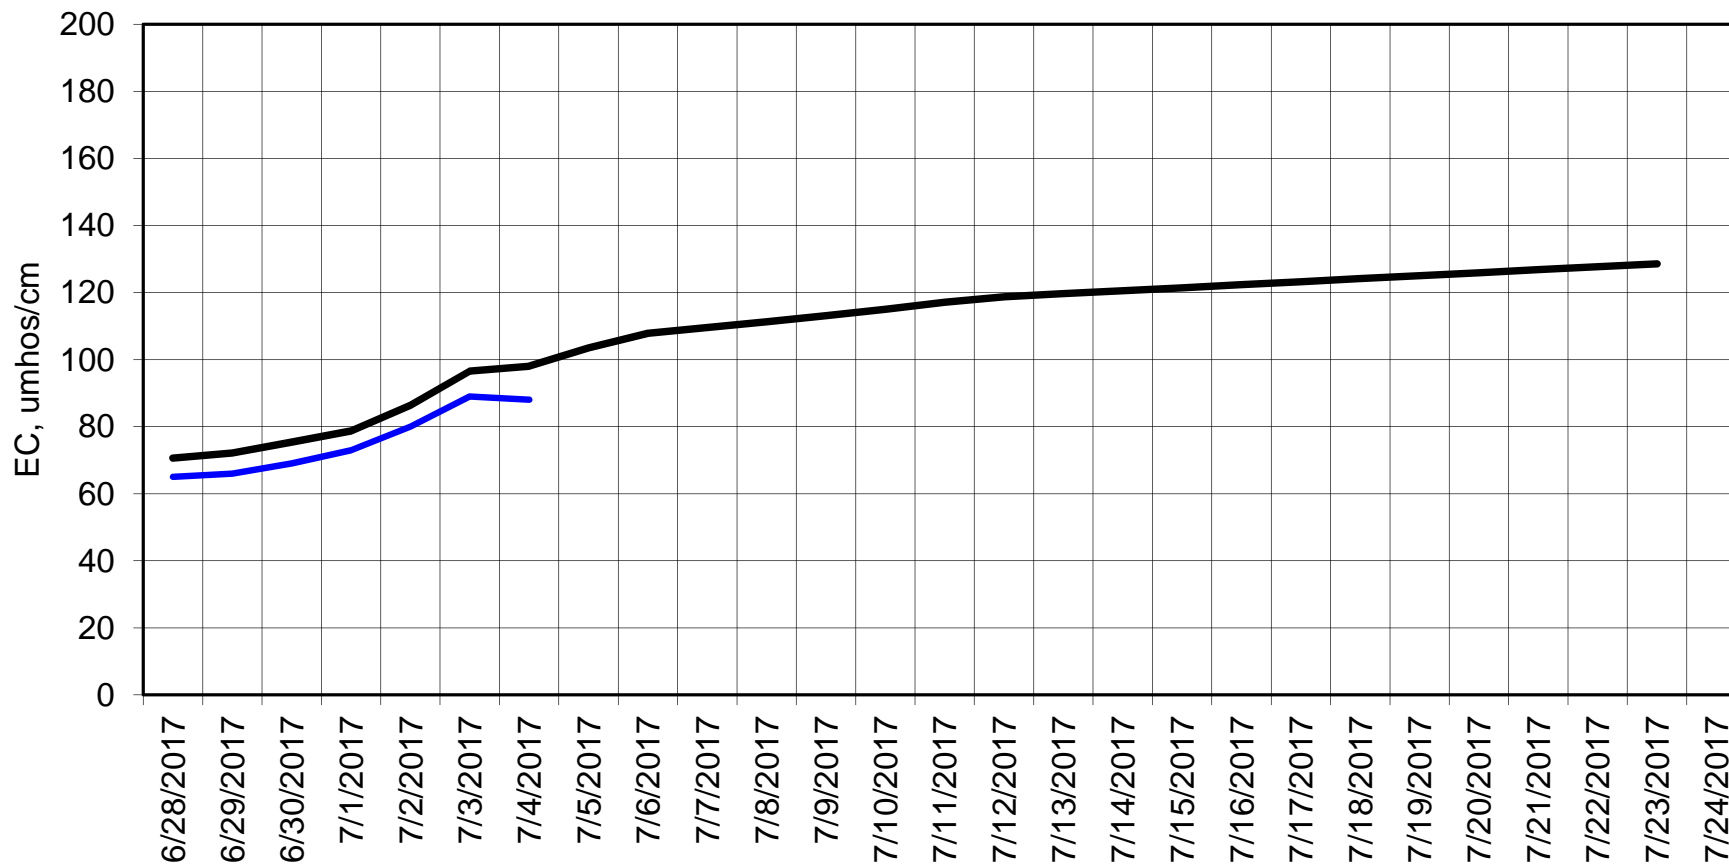

Forecasted Daily EC @ Holland Ct

Simulation Period 6/28/2017 thru 7/24/2017

Forecasted Daily EC @ Old River near Middle River

Simulation Period 6/28/2017 thru 7/24/2017

Forecasted Daily EC @ San Joaquin River at Brandt Bridge

Simulation Period 6/28/2017 thru 7/24/2017

Forecasted Daily EC @ Old River at Tracy Road

Simulation Period 6/28/2017 thru 7/24/2017

Forecasted Daily EC @ Jersey Point

Simulation Period 6/28/2017 thru 7/24/2017

Forecasted Daily EC @ Bethel

Simulation Period 6/28/2017 thru 7/24/2017