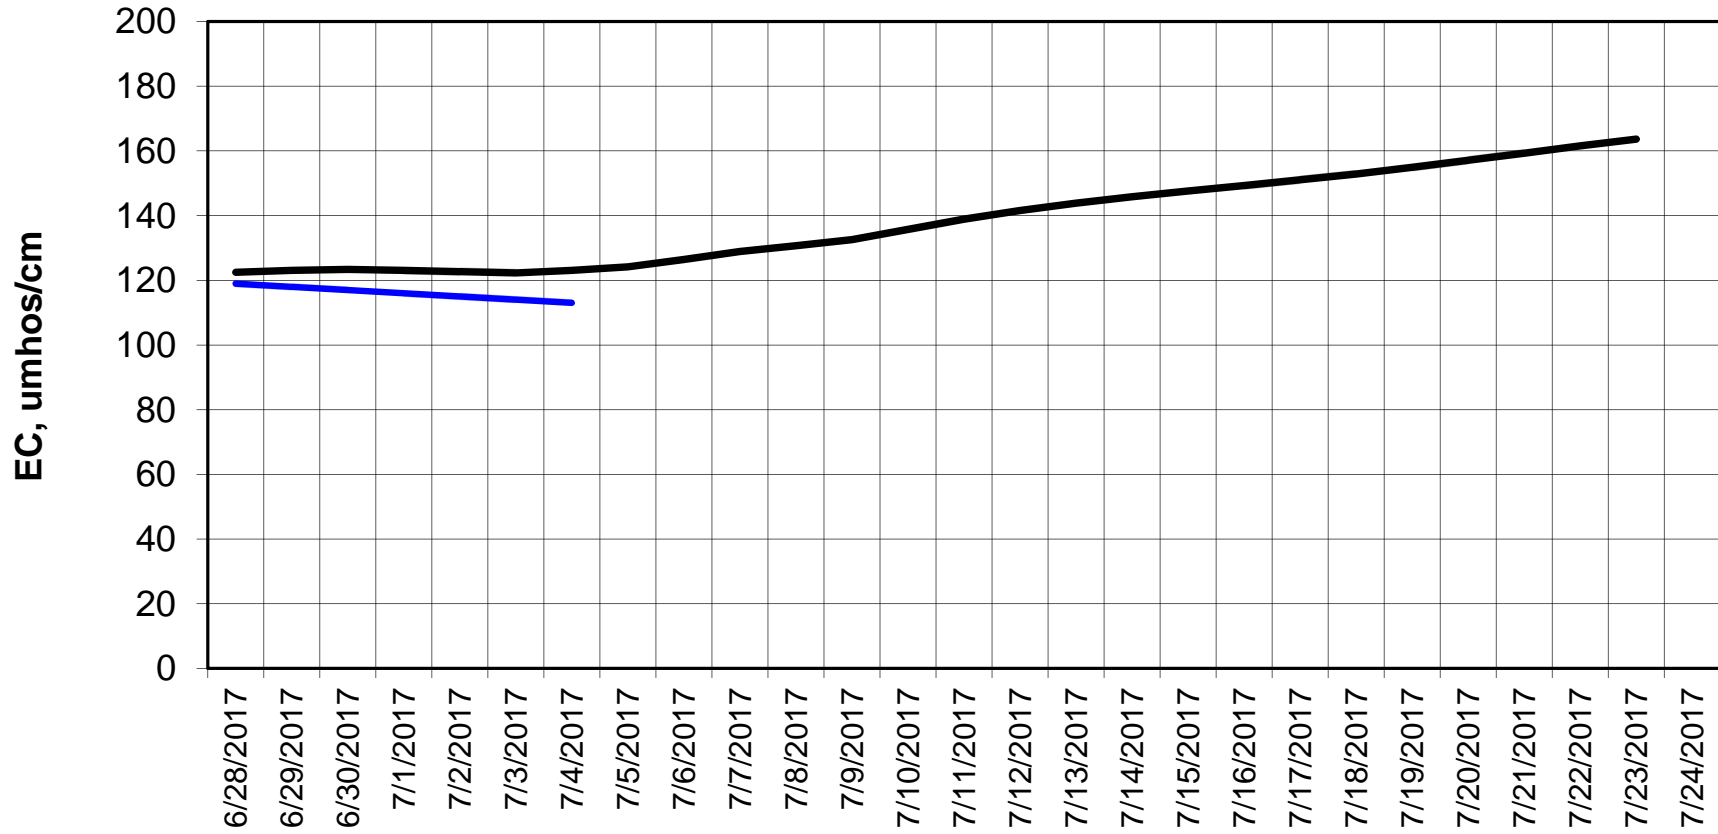

Forecasted Daily EC @ Holland Ct

Simulation Period 6/28/2017 thru 7/24/2017

Forecasted Daily EC @ Old River near Middle River

Simulation Period 6/28/2017 thru 7/24/2017

Forecasted Daily EC @ San Joaquin River at Brandt Bridge

Simulation Period 6/28/2017 thru 7/24/2017

Forecasted Daily EC @ Old River at Tracy Road

Simulation Period 6/28/2017 thru 7/24/2017

Forecasted Daily EC @ Jersey Point

Simulation Period 6/28/2017 thru 7/24/2017

Forecasted Daily EC @ Bethel

Simulation Period 6/28/2017 thru 7/24/2017