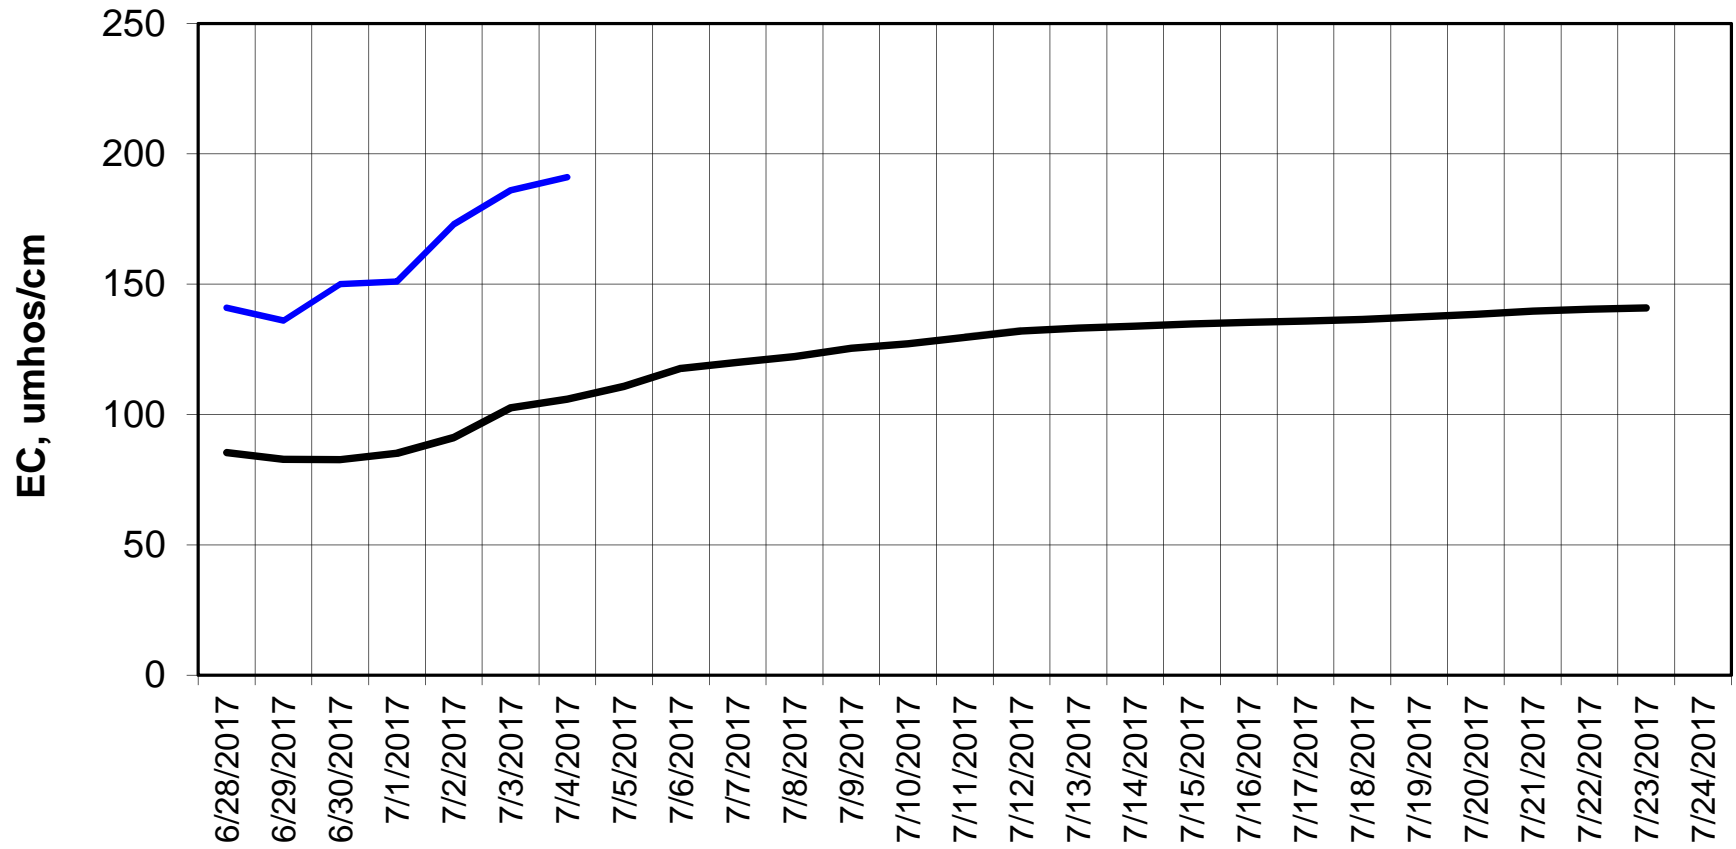

Forecasted Daily EC @ Holland Ct

Simulation Period 6/28/2017 thru 7/24/2017

Forecasted Daily EC @ Old River near Middle River

Simulation Period 6/28/2017 thru 7/24/2017

Forecasted Daily EC @ San Joaquin River at Brandt Bridge

Simulation Period 6/28/2017 thru 7/24/2017

Forecasted Daily EC @ Old River at Tracy Road

Simulation Period 6/28/2017 thru 7/24/2017

Forecasted Daily EC @ Jersey Point

Simulation Period 6/28/2017 thru 7/24/2017