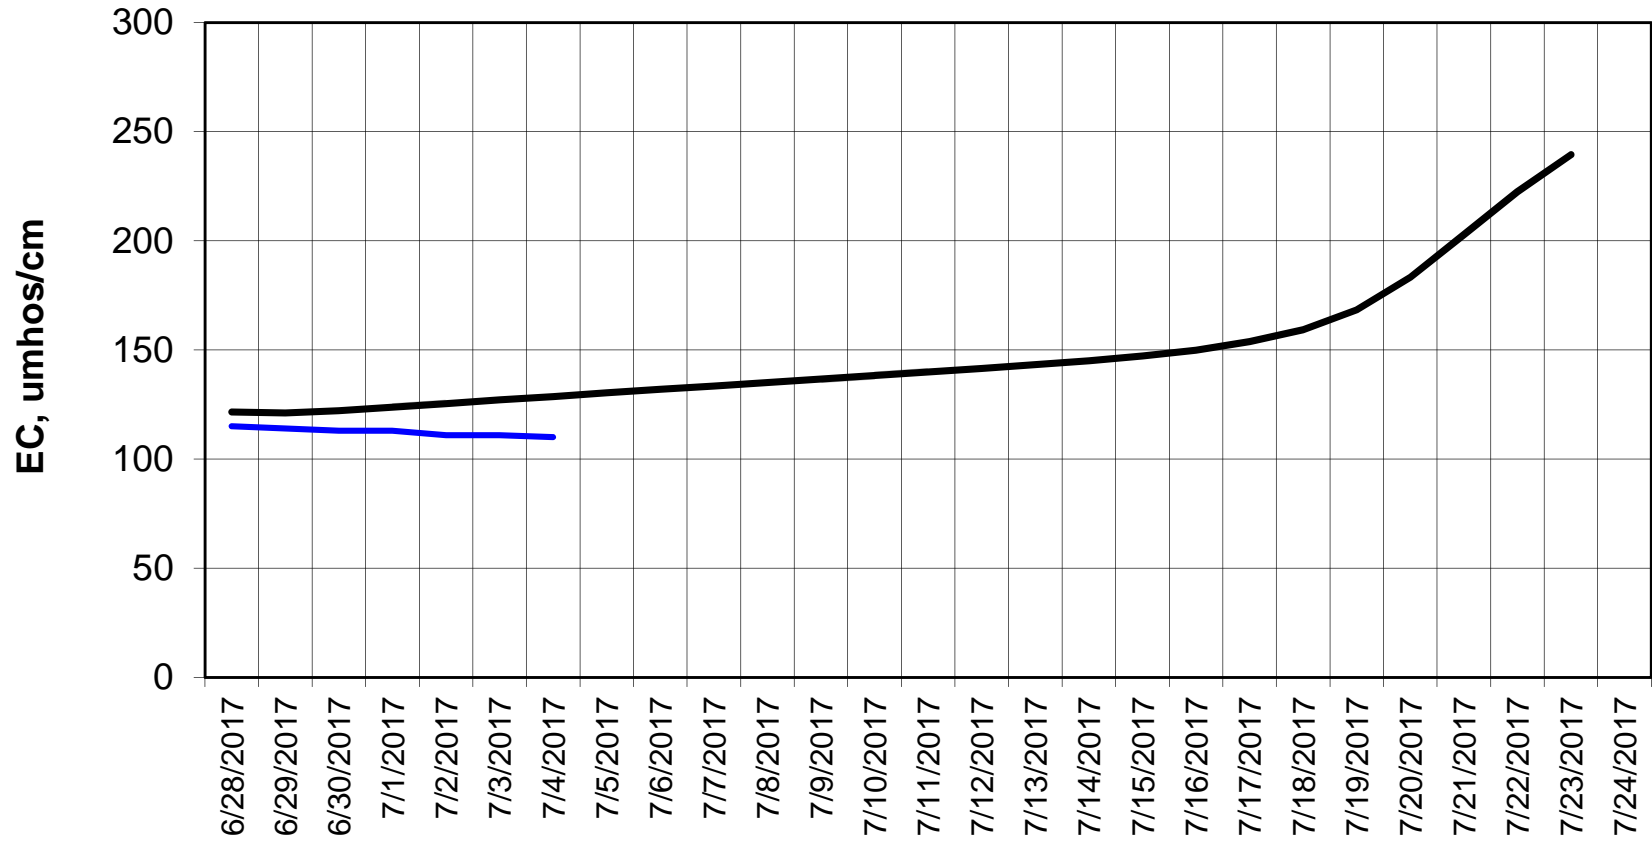

Simulation Period 6/28/2017 thru 7/24/2017

Forecasted Daily EC @ Old River at Tracy Road

Simulation Period 6/28/2017 thru 7/24/2017

Forecasted Daily EC @ Jersey Point

Simulation Period 6/28/2017 thru 7/24/2017

Forecasted Daily EC @ Bethel

Simulation Period 6/28/2017 thru 7/24/2017