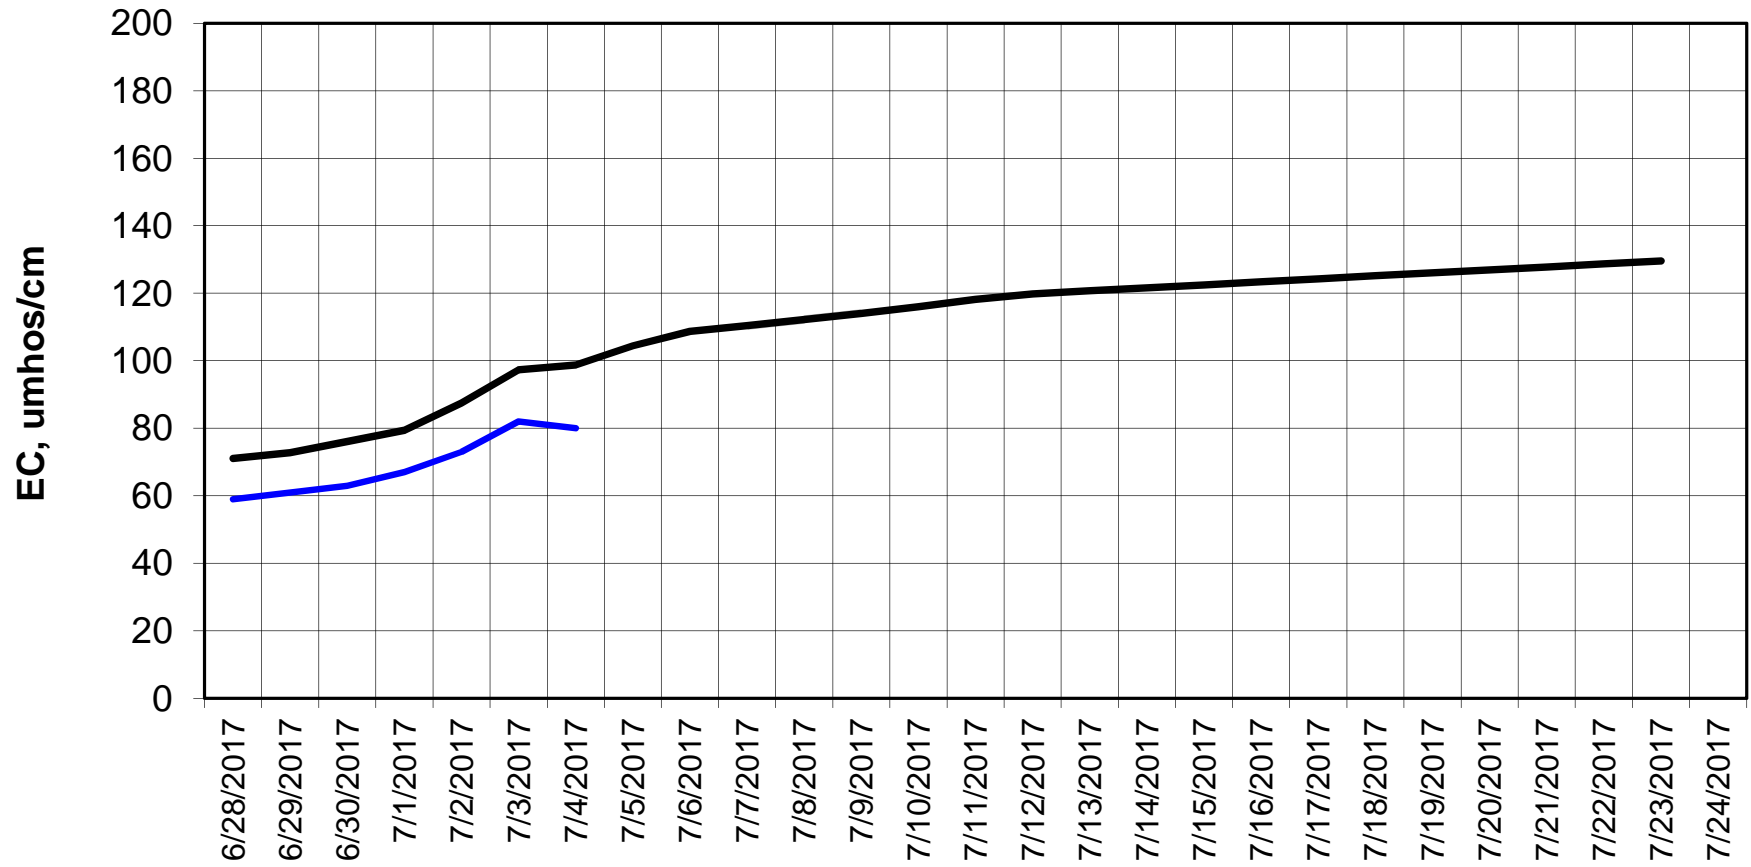

Forecasted Daily EC @ Holland Ct

Simulation Period 6/28/2017 thru 7/24/2017

Forecasted Daily EC @ Old River near Middle River

Simulation Period 6/28/2017 thru 7/24/2017

Forecasted Daily EC @ San Joaquin River at Brandt Bridge

Simulation Period 6/28/2017 thru 7/24/2017

Forecasted Daily EC @ Old River at Tracy Road

Simulation Period 6/28/2017 thru 7/24/2017

Forecasted Daily EC @ Jersey Point

Simulation Period 6/28/2017 thru 7/24/2017

Forecasted Daily EC @ Bethel

Simulation Period 6/28/2017 thru 7/24/2017