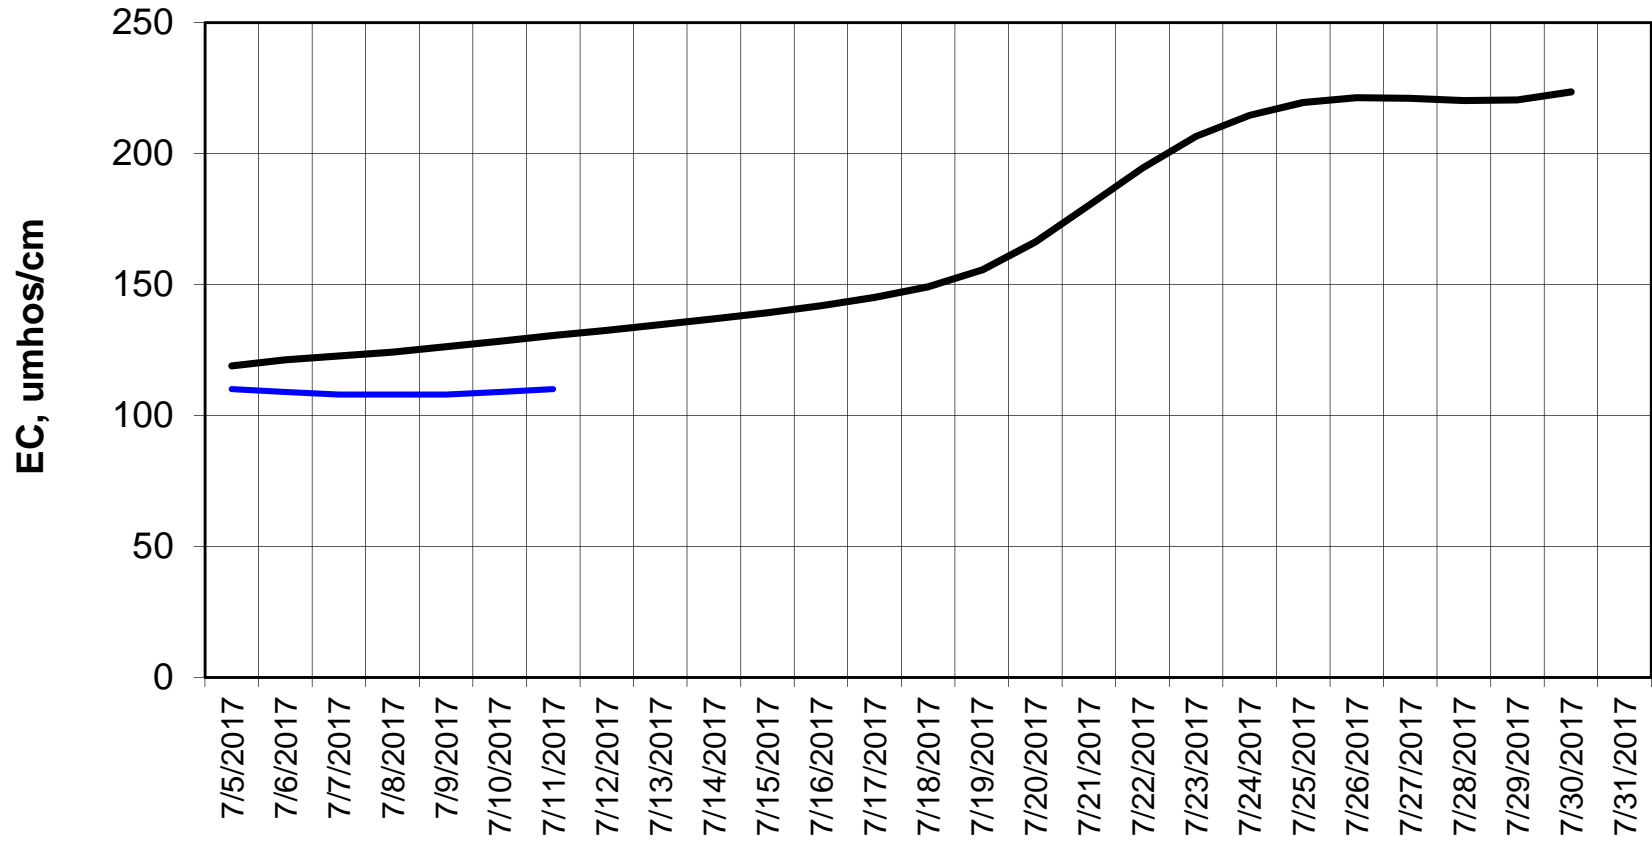

Forecasted Daily EC @ Holland Ct

Simulation Period 7/5/2017 thru 7/31/2017

Forecasted Daily EC @ Old River near Middle River

Simulation Period 7/5/2017 thru 7/31/2017

Forecasted Daily EC @ San Joaquin River at Brandt Bridge

Forecasted Daily EC @ Old River at Tracy Road

Forecasted Daily EC @ Jersey Point

Simulation Period 7/5/2017 thru 7/31/2017

Forecasted Daily EC @ Bethel

Simulation Period 7/5/2017 thru 7/31/2017