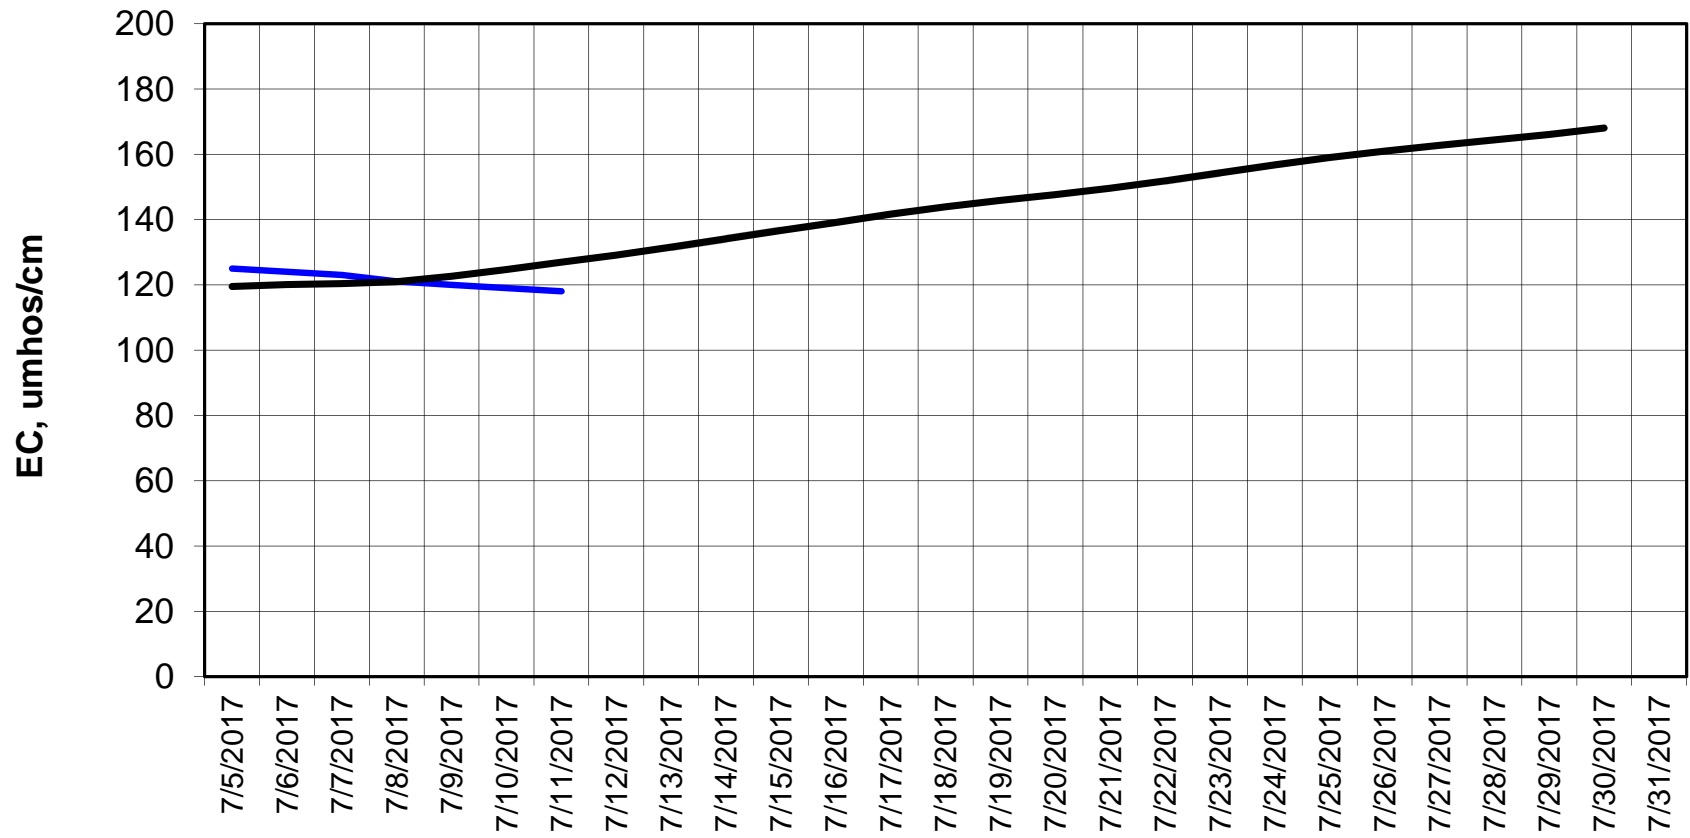

Forecasted Daily EC @ Old River at Tracy Road

Forecasted Daily EC @ Jersey Point

Simulation Period 7/5/2017 thru 7/31/2017

Forecasted Daily EC @ Bethel

Simulation Period 7/5/2017 thru 7/31/2017