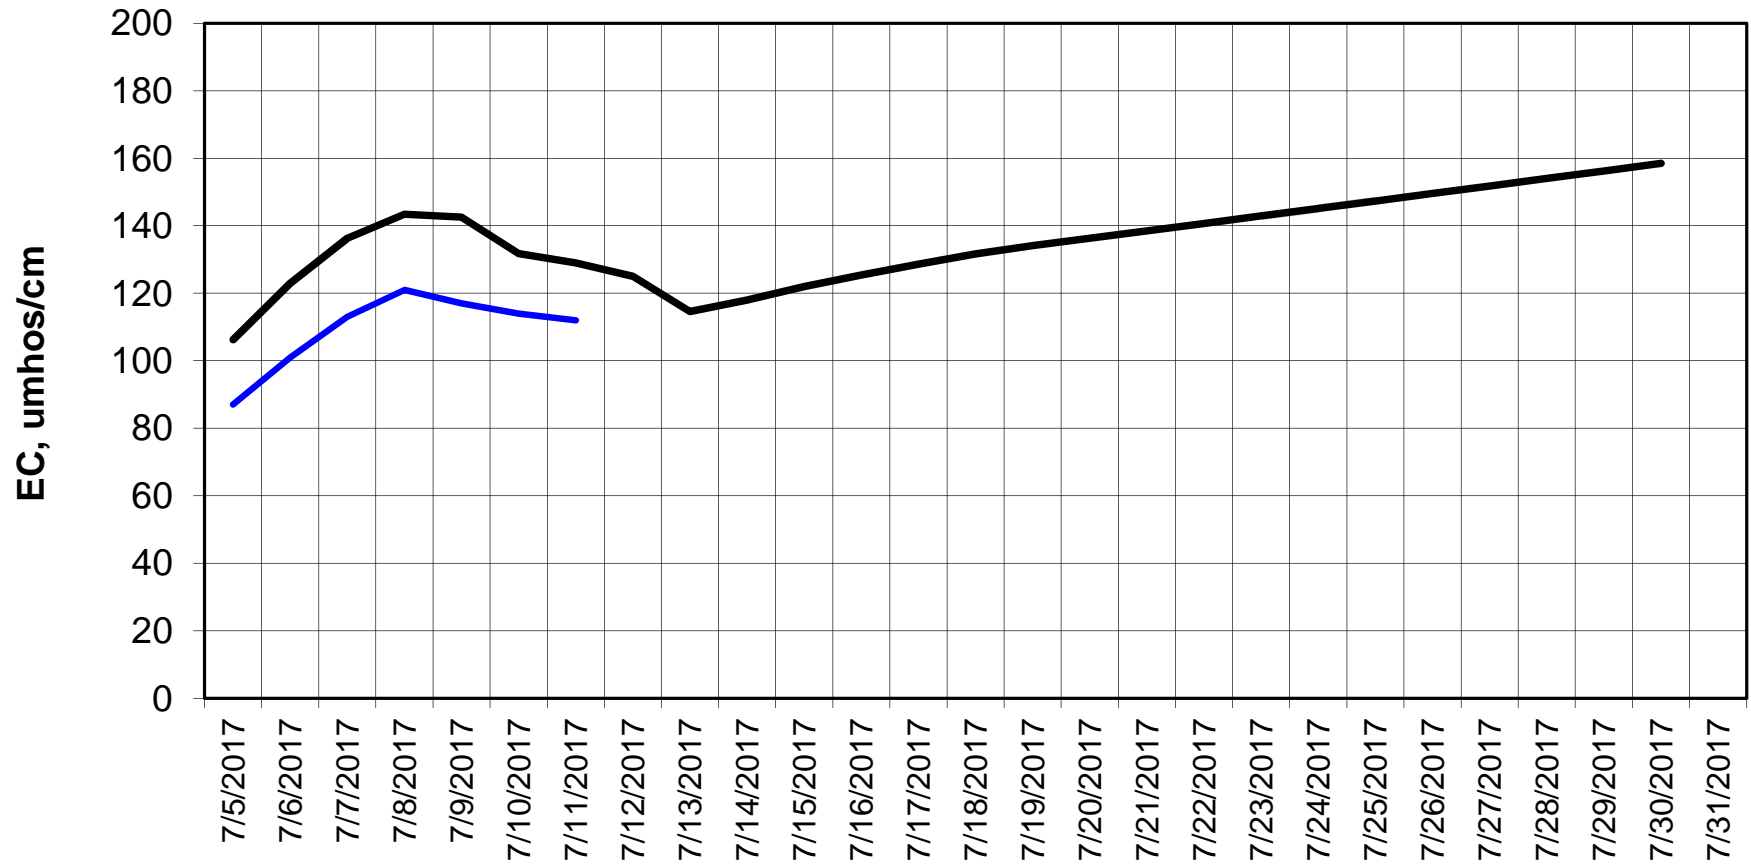

Forecasted Daily EC @ Holland Ct

Simulation Period 7/5/2017 thru 7/31/2017

Forecasted Daily EC @ Old River near Middle River

Simulation Period 7/5/2017 thru 7/31/2017

Forecasted Daily EC @ San Joaquin River at Brandt Bridge

Forecasted Daily EC @ Old River at Tracy Road

Forecasted Daily EC @ Jersey Point

Simulation Period 7/5/2017 thru 7/31/2017

Forecasted Daily EC @ Bethel

Simulation Period 7/5/2017 thru 7/31/2017