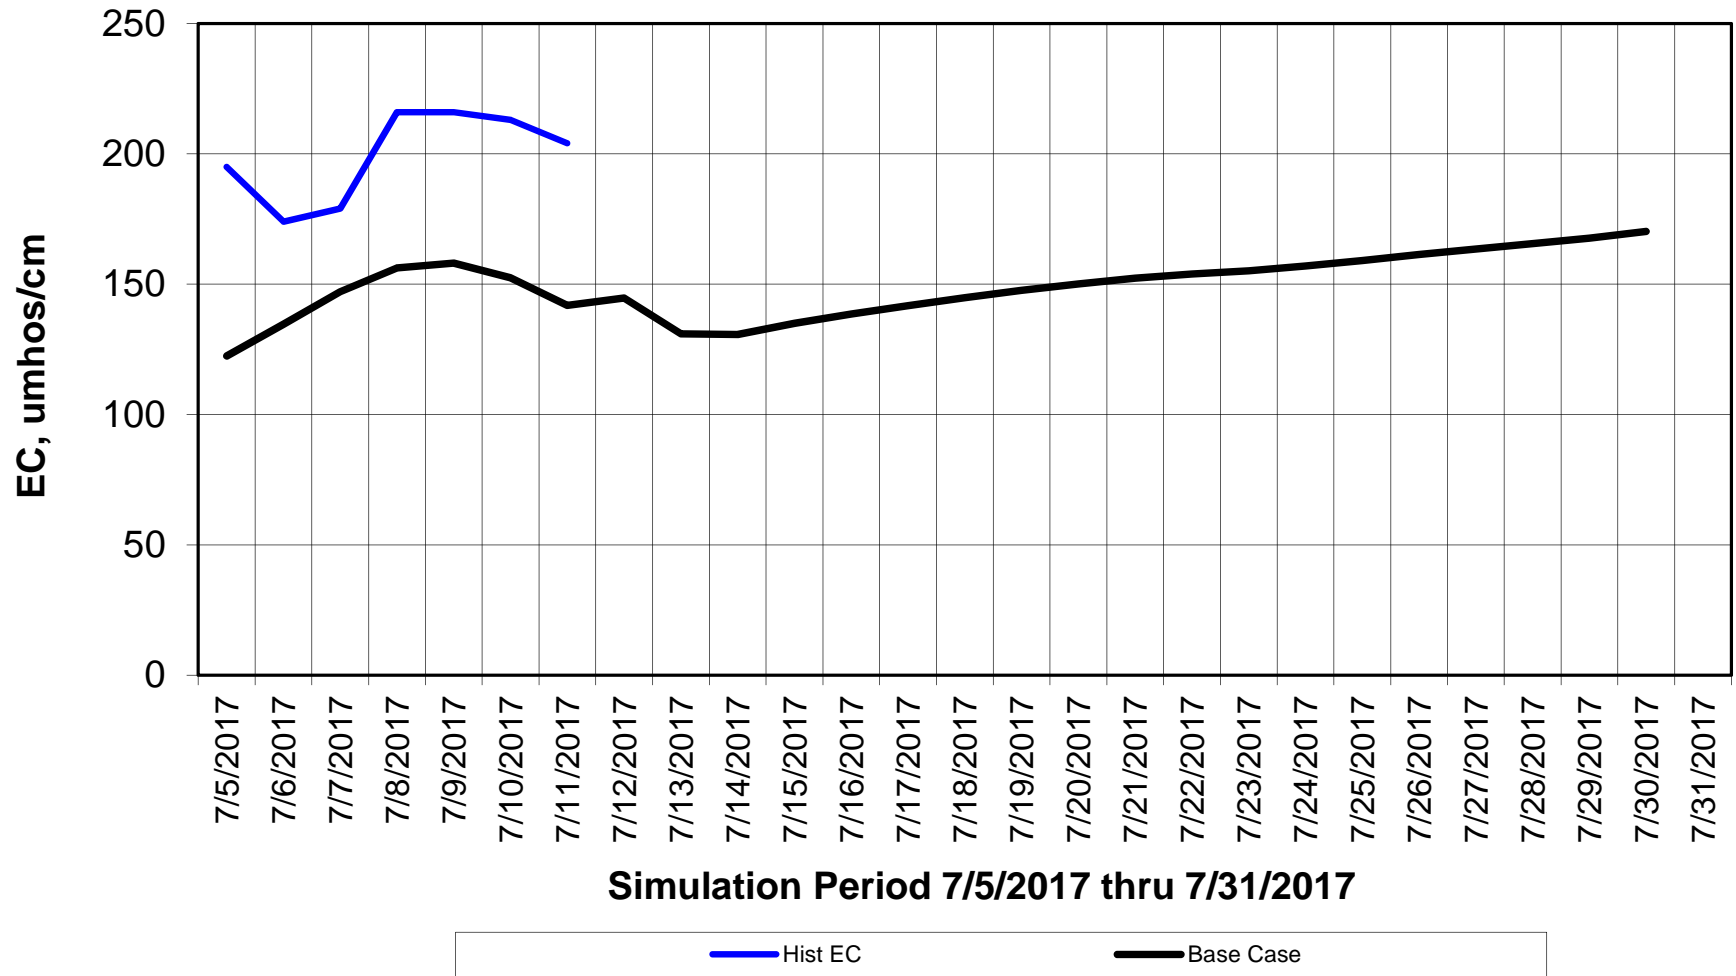

Forecasted Daily EC @ Holland Ct

Simulation Period 7/5/2017 thru 7/31/2017

Forecasted Daily EC @ Old River near Middle River

Simulation Period 7/5/2017 thru 7/31/2017

Forecasted Daily EC @ San Joaquin River at Brandt Bridge

Forecasted Daily EC @ Old River at Tracy Road

Forecasted Daily EC @ Jersey Point

Simulation Period 7/5/2017 thru 7/31/2017

Forecasted Daily EC @ Bethel

Simulation Period 7/5/2017 thru 7/31/2017