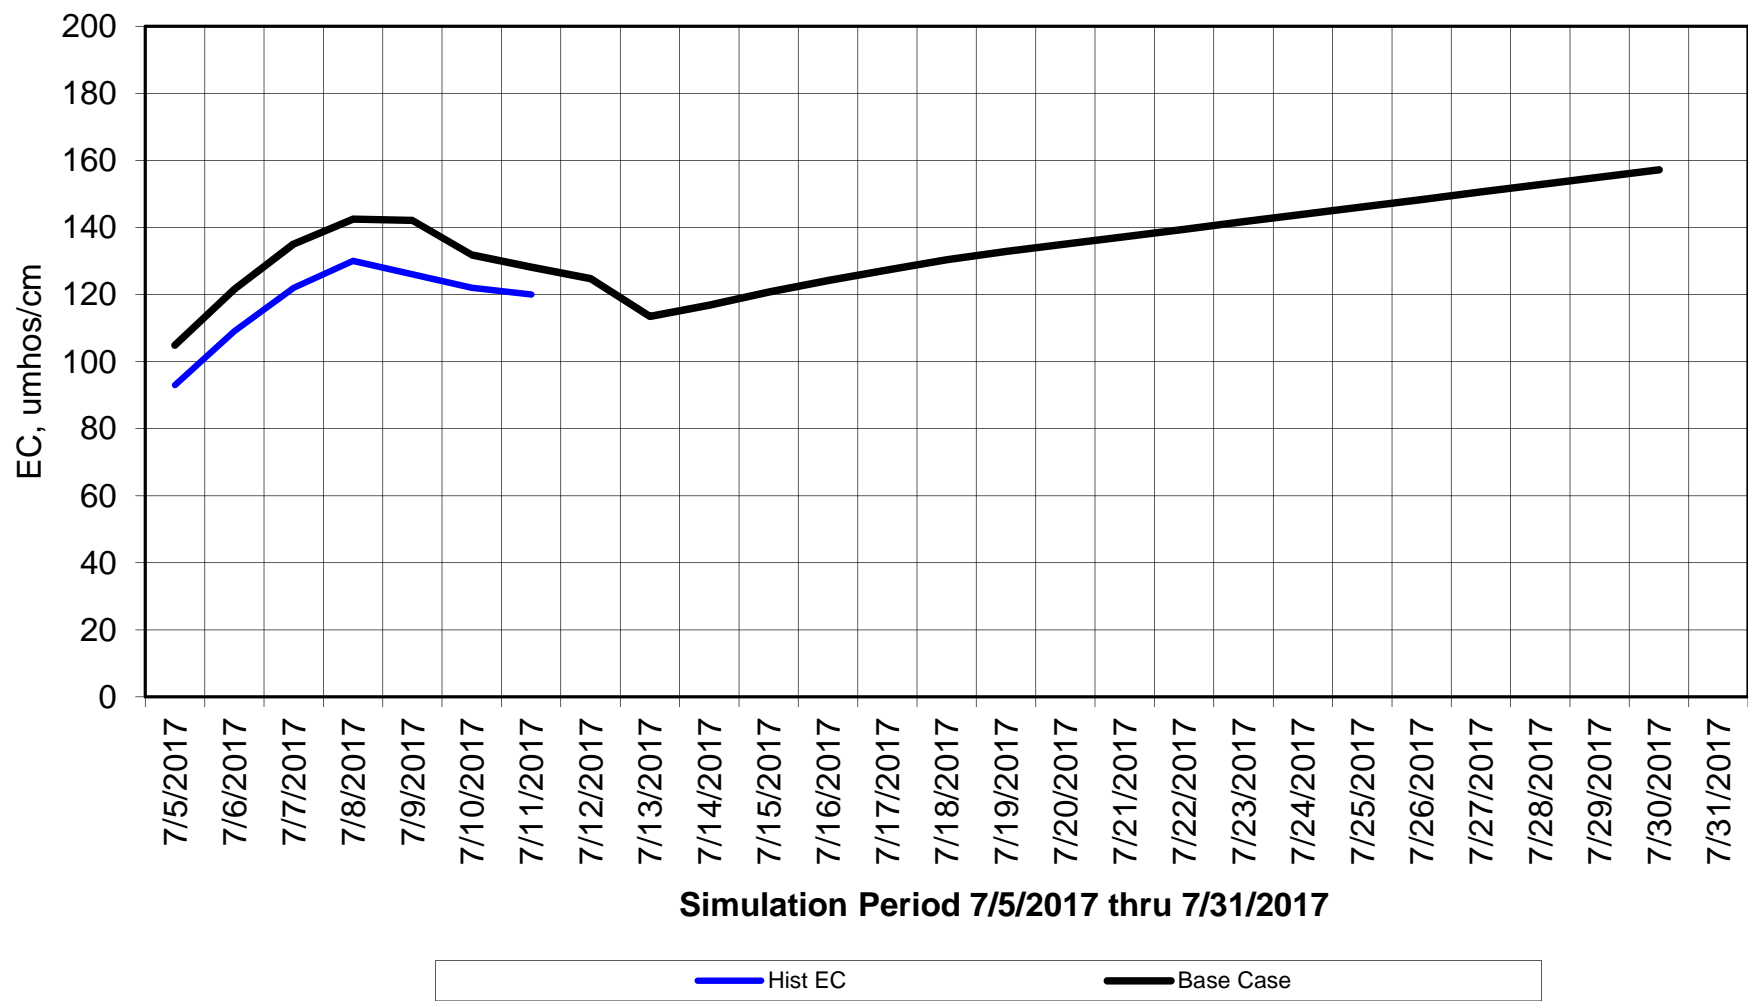

Forecasted Daily EC @ Holland Ct

Simulation Period 7/5/2017 thru 7/31/2017

Forecasted Daily EC @ Old River near Middle River

Simulation Period 7/5/2017 thru 7/31/2017

Forecasted Daily EC @ San Joaquin River at Brandt Bridge

Forecasted Daily EC @ Old River at Tracy Road

Forecasted Daily EC @ Jersey Point

Simulation Period 7/5/2017 thru 7/31/2017

Forecasted Daily EC @ Bethel

Simulation Period 7/5/2017 thru 7/31/2017