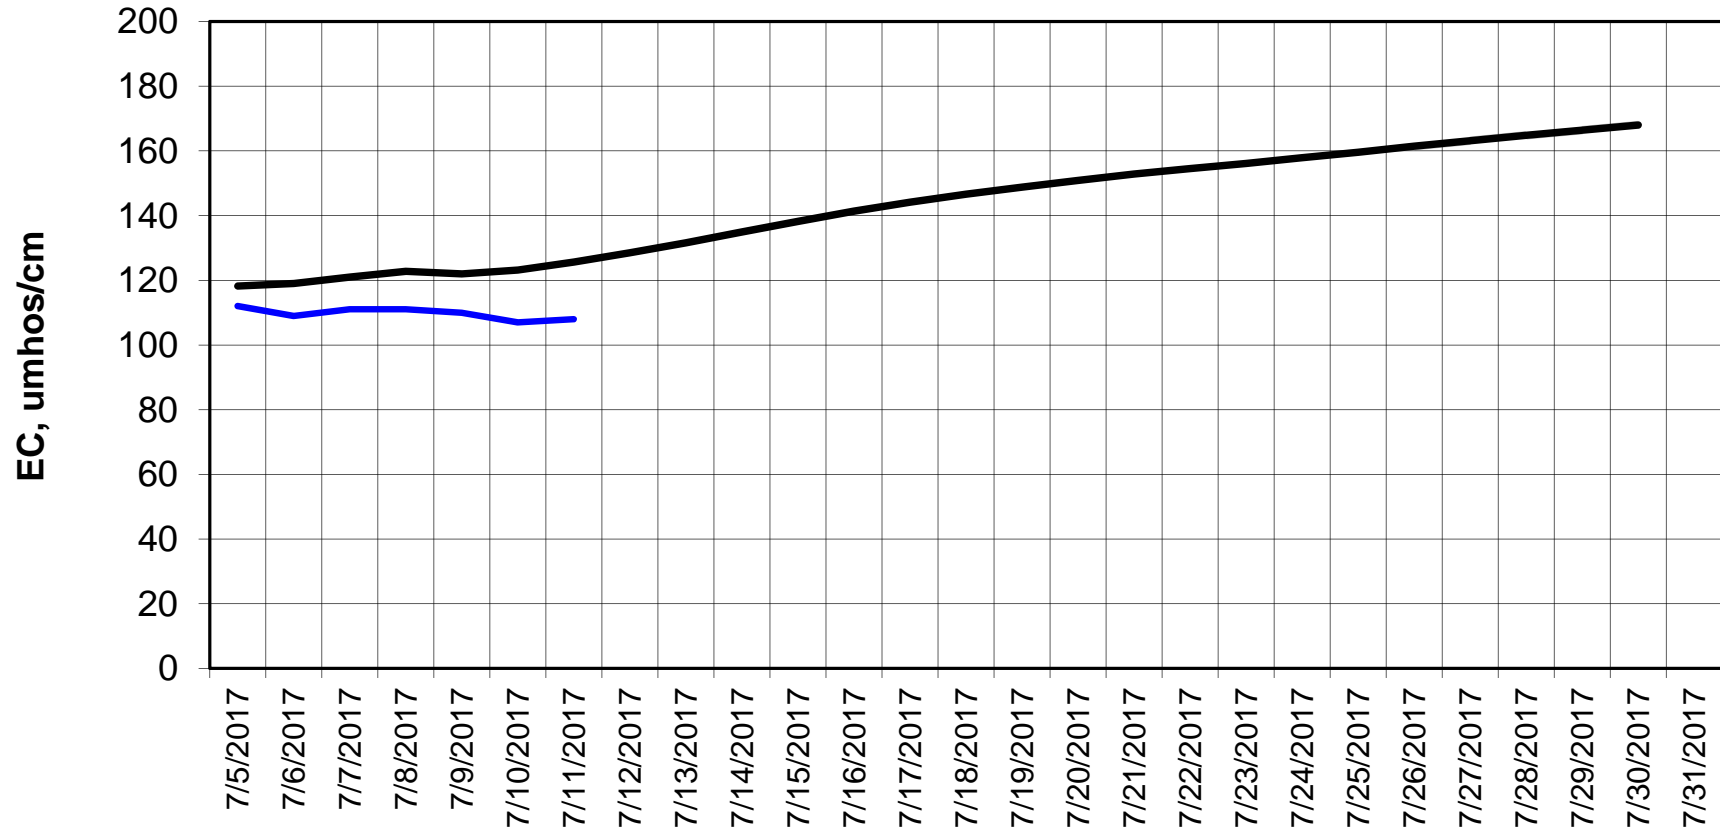

Forecasted Daily EC @ Holland Ct

Simulation Period 7/5/2017 thru 7/31/2017

Forecasted Daily EC @ Old River near Middle River

Simulation Period 7/5/2017 thru 7/31/2017

Forecasted Daily EC @ San Joaquin River at Brandt Bridge

Forecasted Daily EC @ Old River at Tracy Road

Forecasted Daily EC @ Jersey Point

Simulation Period 7/5/2017 thru 7/31/2017

Forecasted Daily EC @ Bethel

Simulation Period 7/5/2017 thru 7/31/2017