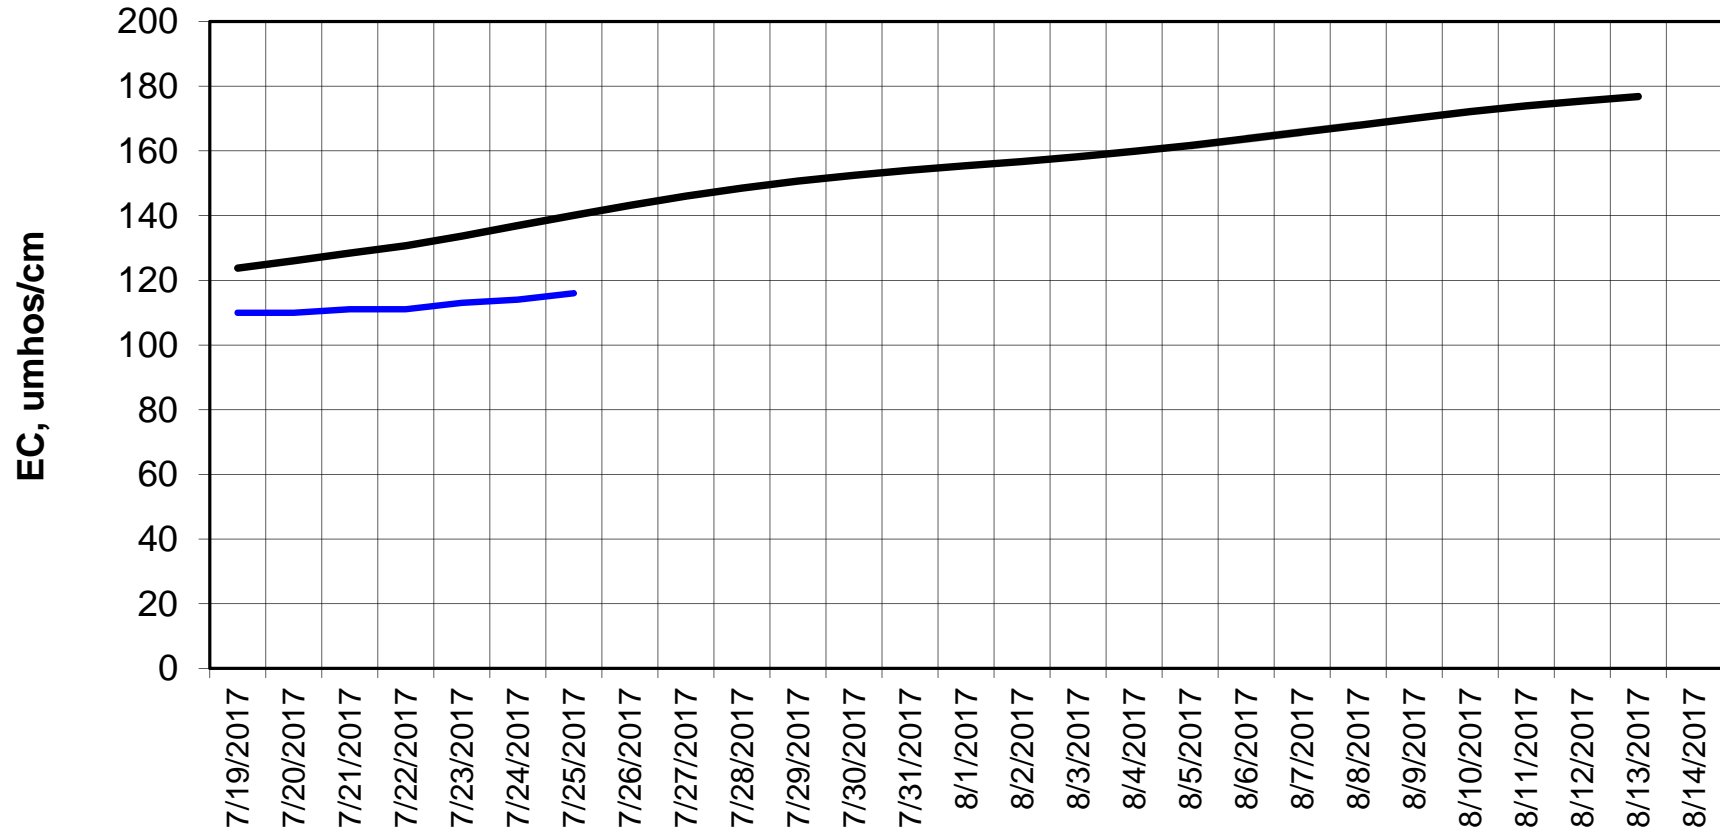

Forecasted Daily EC @ Holland Ct

Simulation Period 7/19/2017 thru 8/14/2017

Forecasted Daily EC @ Old River near Middle River

Simulation Period 7/19/2017 thru 8/14/2017

Forecasted Daily EC @ San Joaquin River at Brandt Bridge

Simulation Period 7/19/2017 thru 8/14/2017

Forecasted Daily EC @ Old River at Tracy Road

Simulation Period 7/19/2017 thru 8/14/2017

— Hist EC — Base Case

Forecasted Daily EC @ Jersey Point

Simulation Period 7/19/2017 thru 8/14/2017

Forecasted Daily EC @ Bethel

Simulation Period 7/19/2017 thru 8/14/2017