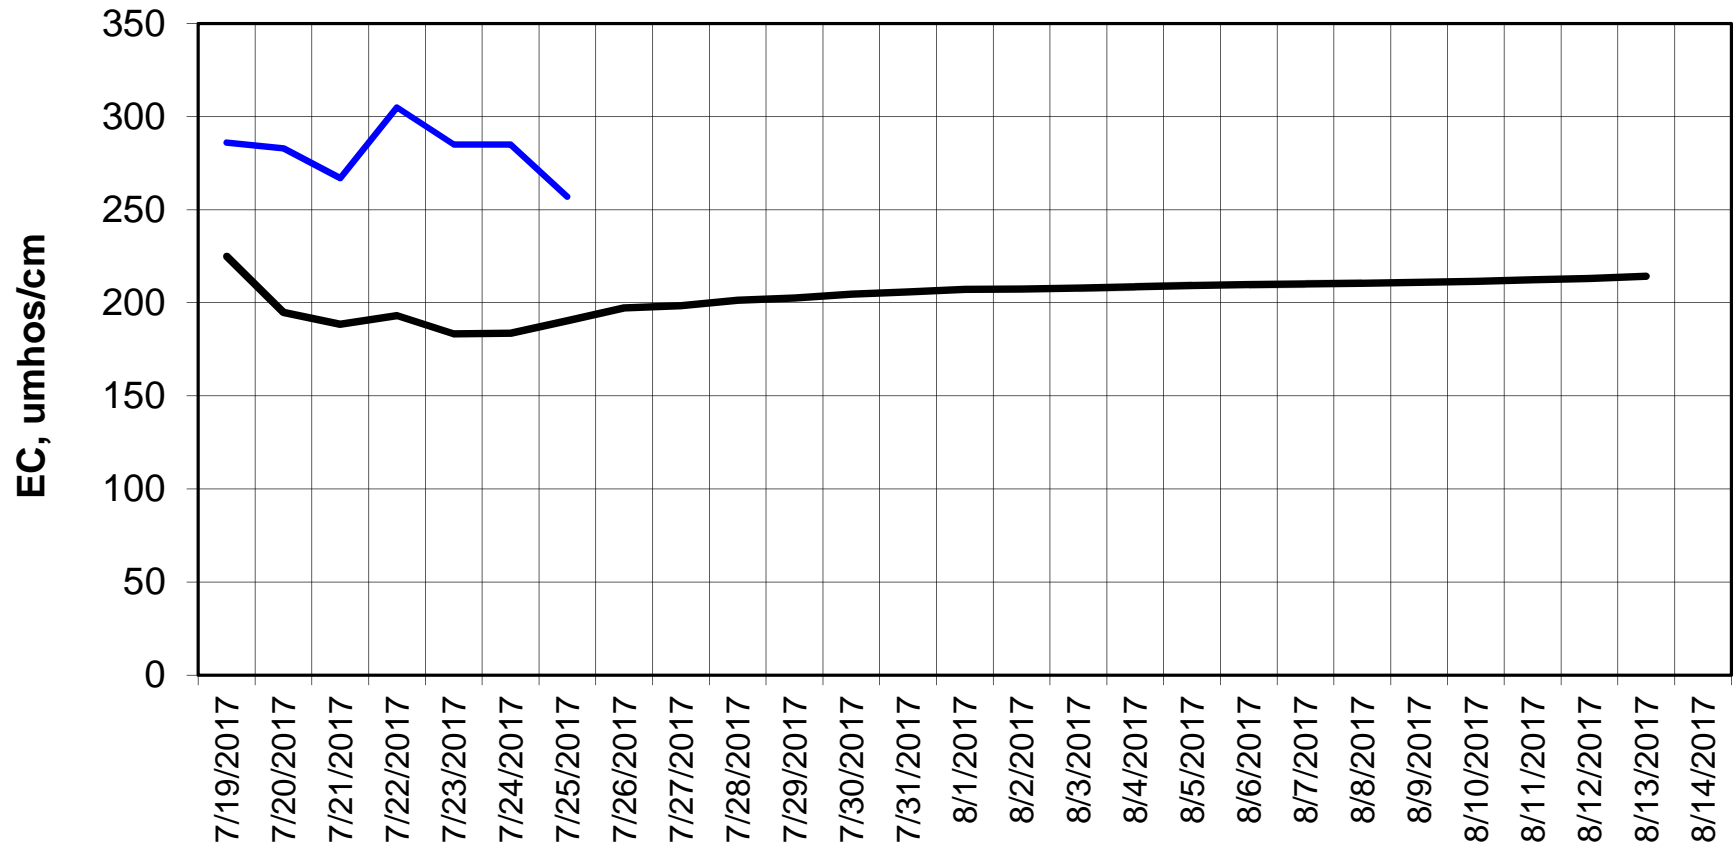

Forecasted Daily EC @ Holland Ct

Simulation Period 7/19/2017 thru 8/14/2017

Forecasted Daily EC @ Old River near Middle River

Simulation Period 7/19/2017 thru 8/14/2017

Forecasted Daily EC @ San Joaquin River at Brandt Bridge

Simulation Period 7/19/2017 thru 8/14/2017

Forecasted Daily EC @ Old River at Tracy Road

Simulation Period 7/19/2017 thru 8/14/2017

— Hist EC — Base Case

Forecasted Daily EC @ Jersey Point

Simulation Period 7/19/2017 thru 8/14/2017