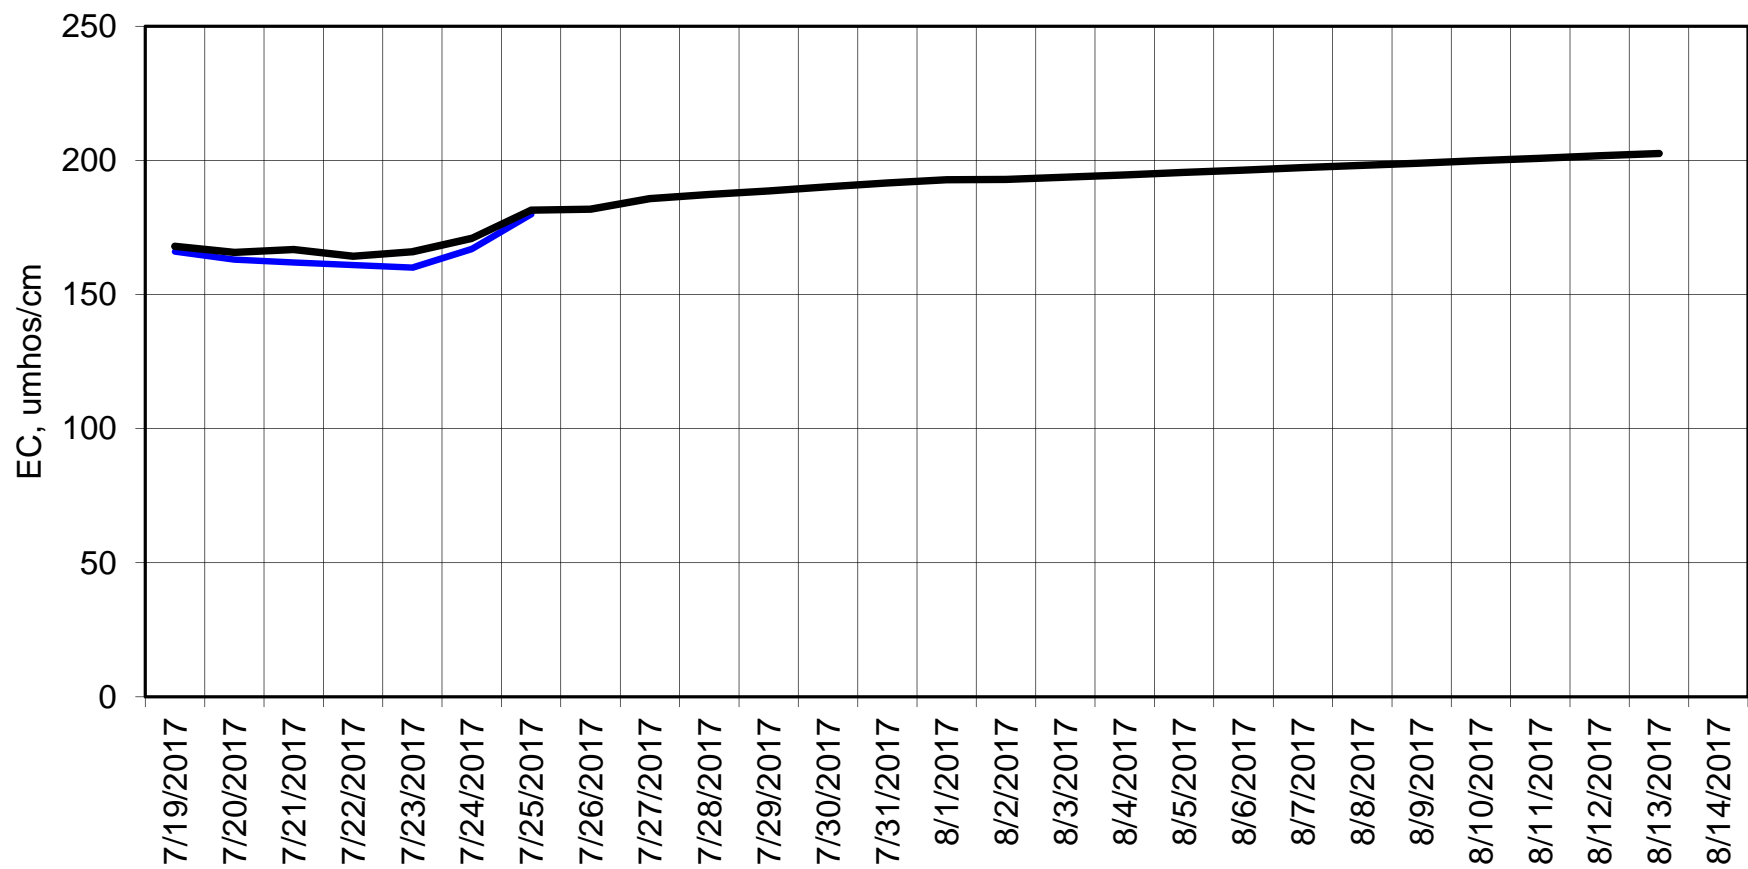

Forecasted Daily EC @ Holland Ct

Simulation Period 7/19/2017 thru 8/14/2017

Forecasted Daily EC @ Old River near Middle River

Simulation Period 7/19/2017 thru 8/14/2017

Forecasted Daily EC @ San Joaquin River at Brandt Bridge

Simulation Period 7/19/2017 thru 8/14/2017

Forecasted Daily EC @ Old River at Tracy Road

Simulation Period 7/19/2017 thru 8/14/2017

— Hist EC — Base Case

Forecasted Daily EC @ Jersey Point

Simulation Period 7/19/2017 thru 8/14/2017

Forecasted Daily EC @ Bethel

Simulation Period 7/19/2017 thru 8/14/2017