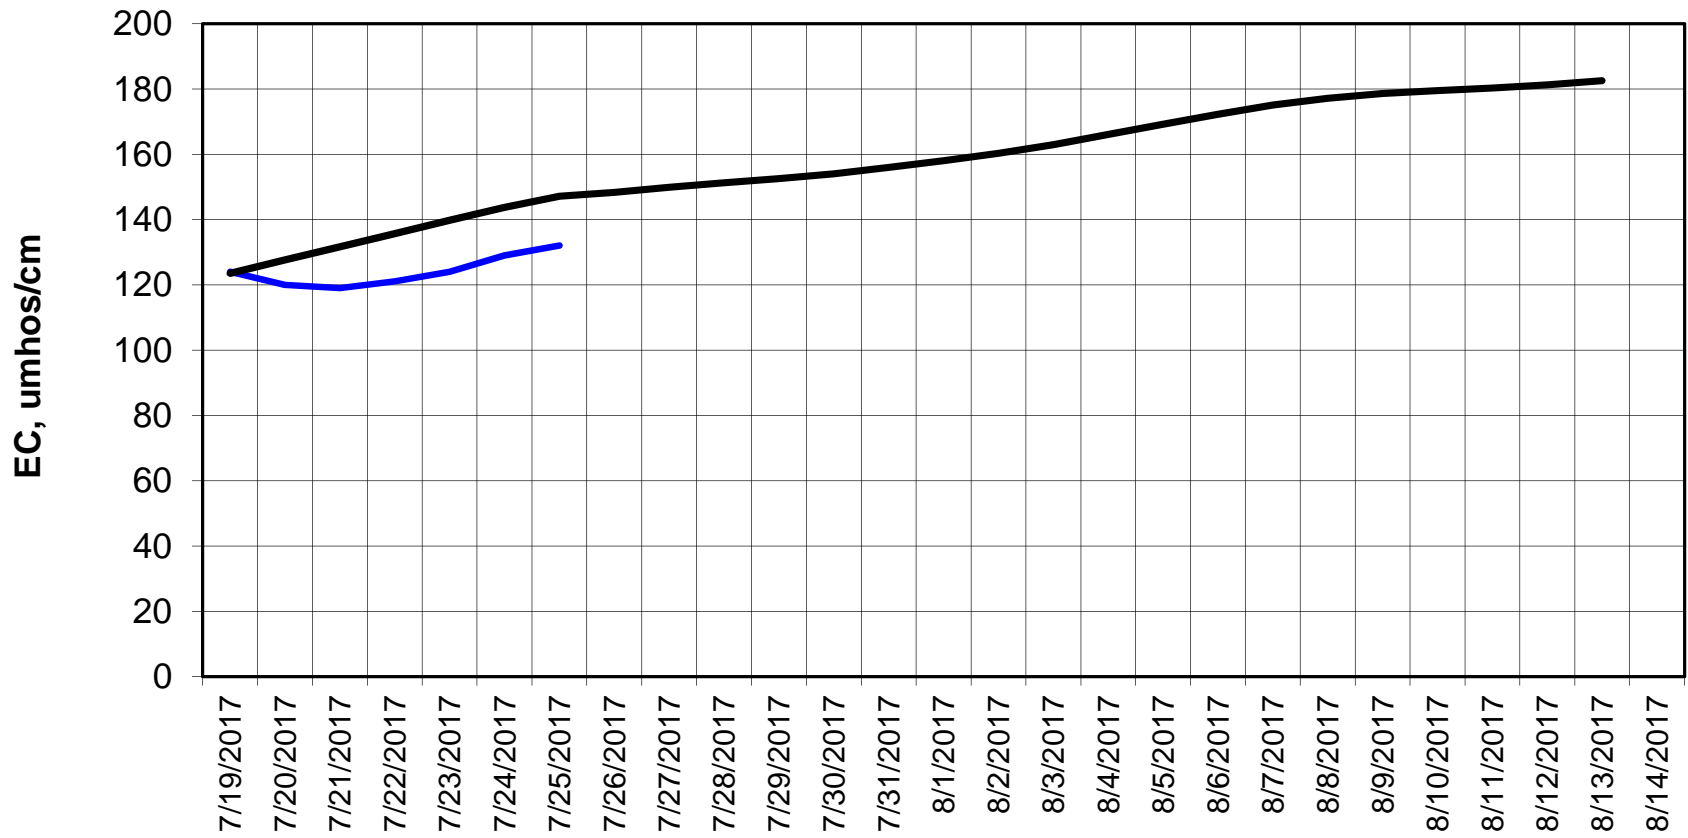

Simulation Period 7/19/2017 thru 8/14/2017

Forecasted Daily EC @ Old River at Tracy Road

Simulation Period 7/19/2017 thru 8/14/2017

— Hist EC — Base Case

Forecasted Daily EC @ Jersey Point

Simulation Period 7/19/2017 thru 8/14/2017

Forecasted Daily EC @ Bethel

Simulation Period 7/19/2017 thru 8/14/2017