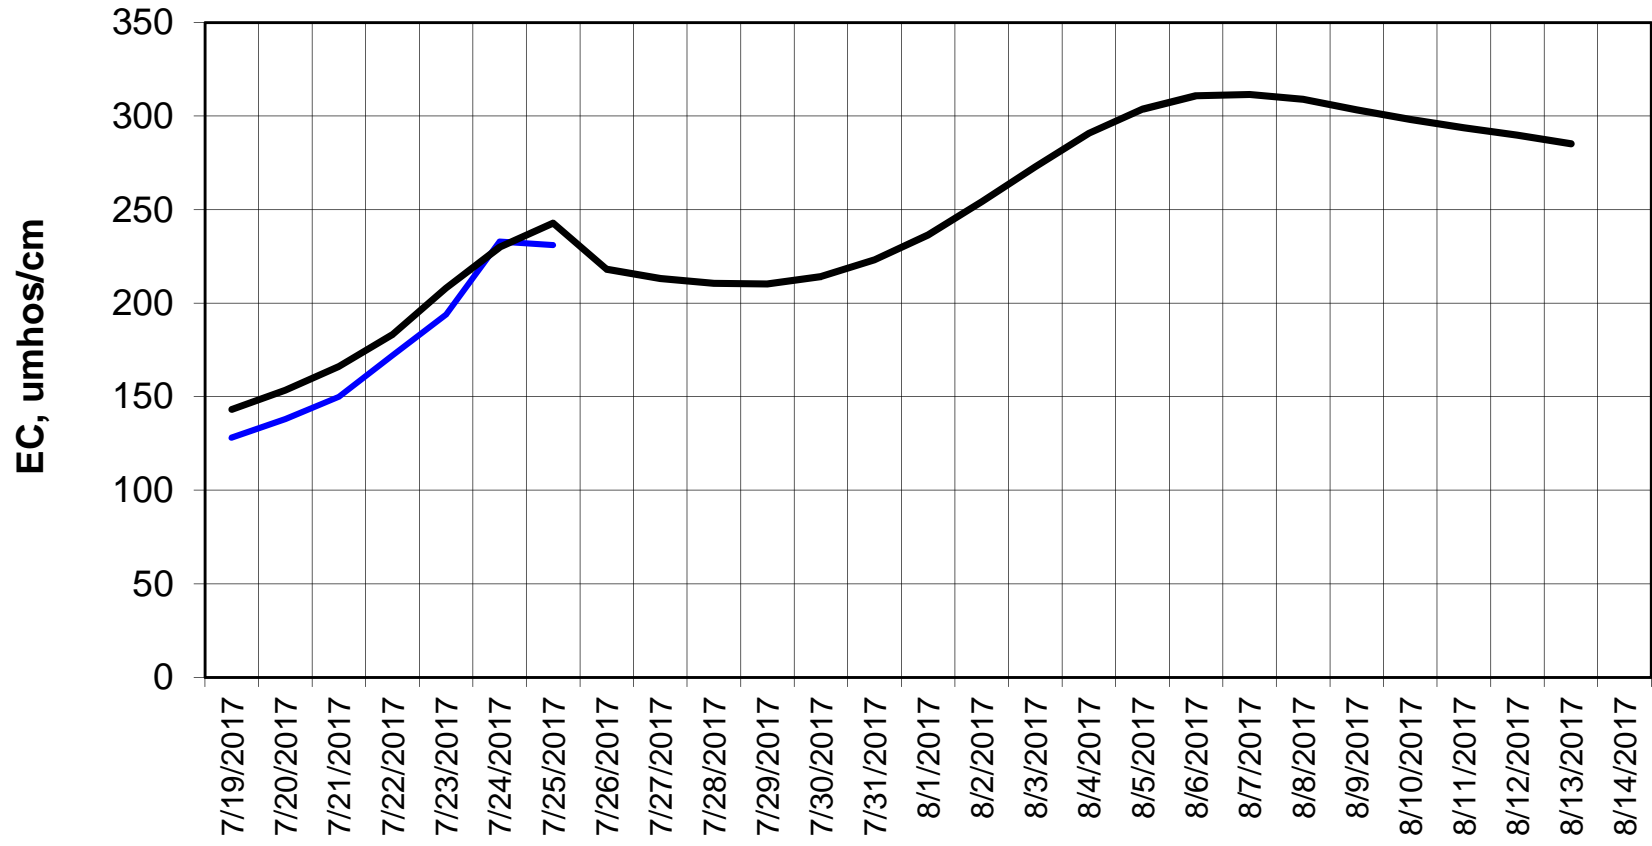

Simulation Period 7/19/2017 thru 8/14/2017

Forecasted Daily EC @ Old River at Tracy Road

Simulation Period 7/19/2017 thru 8/14/2017

— Hist EC — Base Case

Forecasted Daily EC @ Jersey Point

Simulation Period 7/19/2017 thru 8/14/2017

Forecasted Daily EC @ Bethel

Simulation Period 7/19/2017 thru 8/14/2017