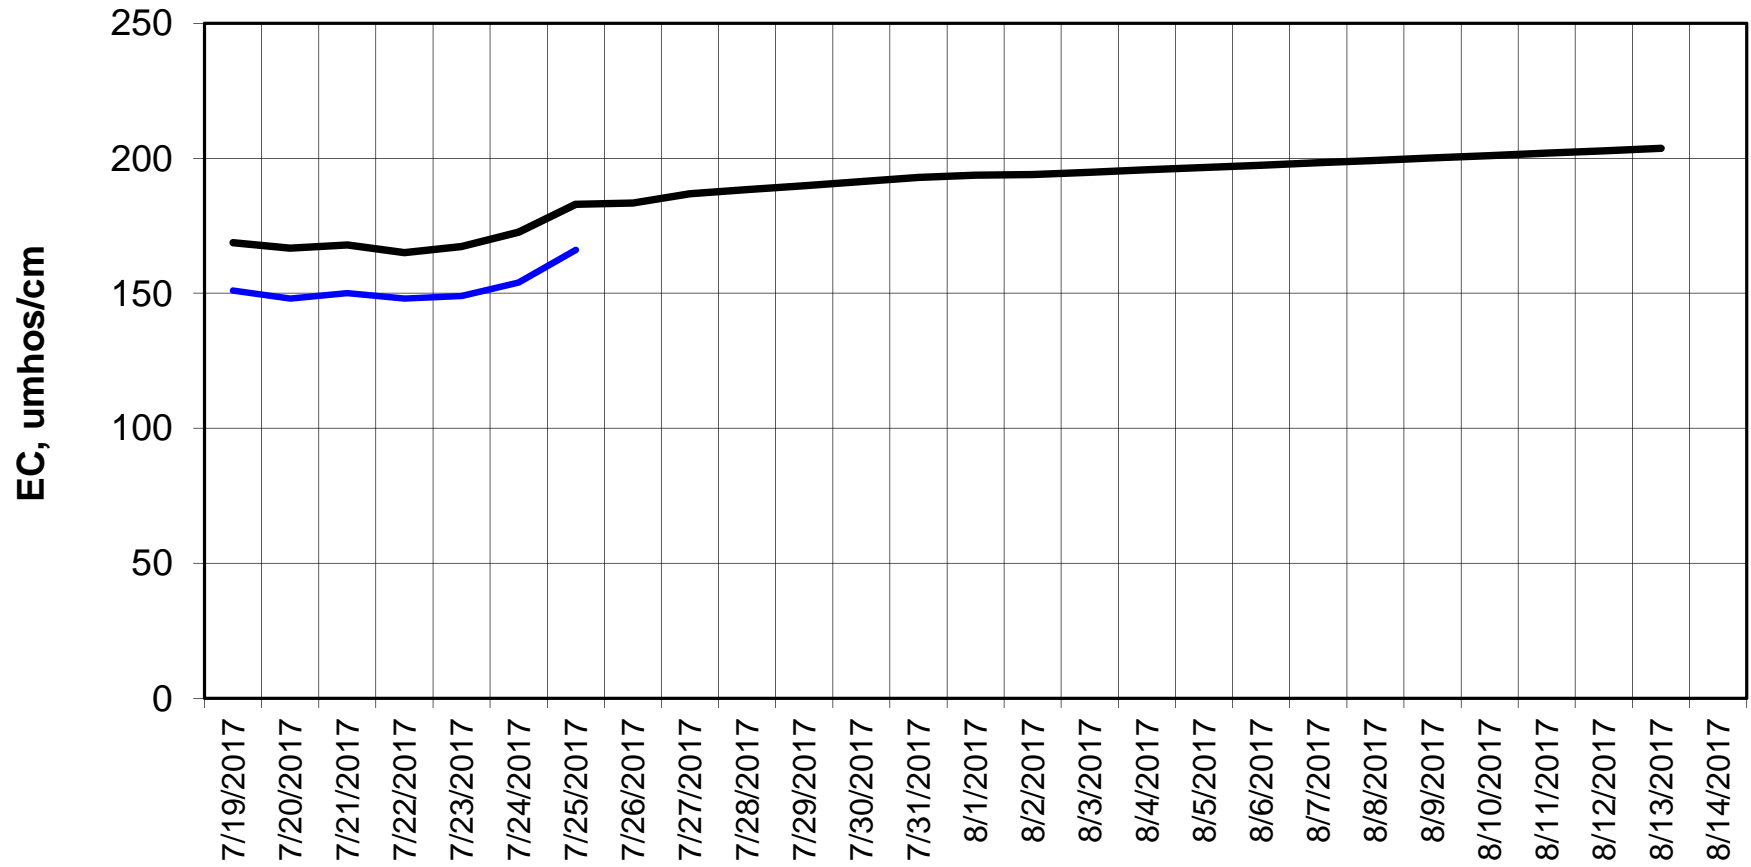

Forecasted Daily EC @ Holland Ct

Simulation Period 7/19/2017 thru 8/14/2017

Forecasted Daily EC @ Old River near Middle River

Simulation Period 7/19/2017 thru 8/14/2017

Forecasted Daily EC @ San Joaquin River at Brandt Bridge

Simulation Period 7/19/2017 thru 8/14/2017

Forecasted Daily EC @ Old River at Tracy Road

Simulation Period 7/19/2017 thru 8/14/2017

— Hist EC — Base Case

Forecasted Daily EC @ Jersey Point

Simulation Period 7/19/2017 thru 8/14/2017