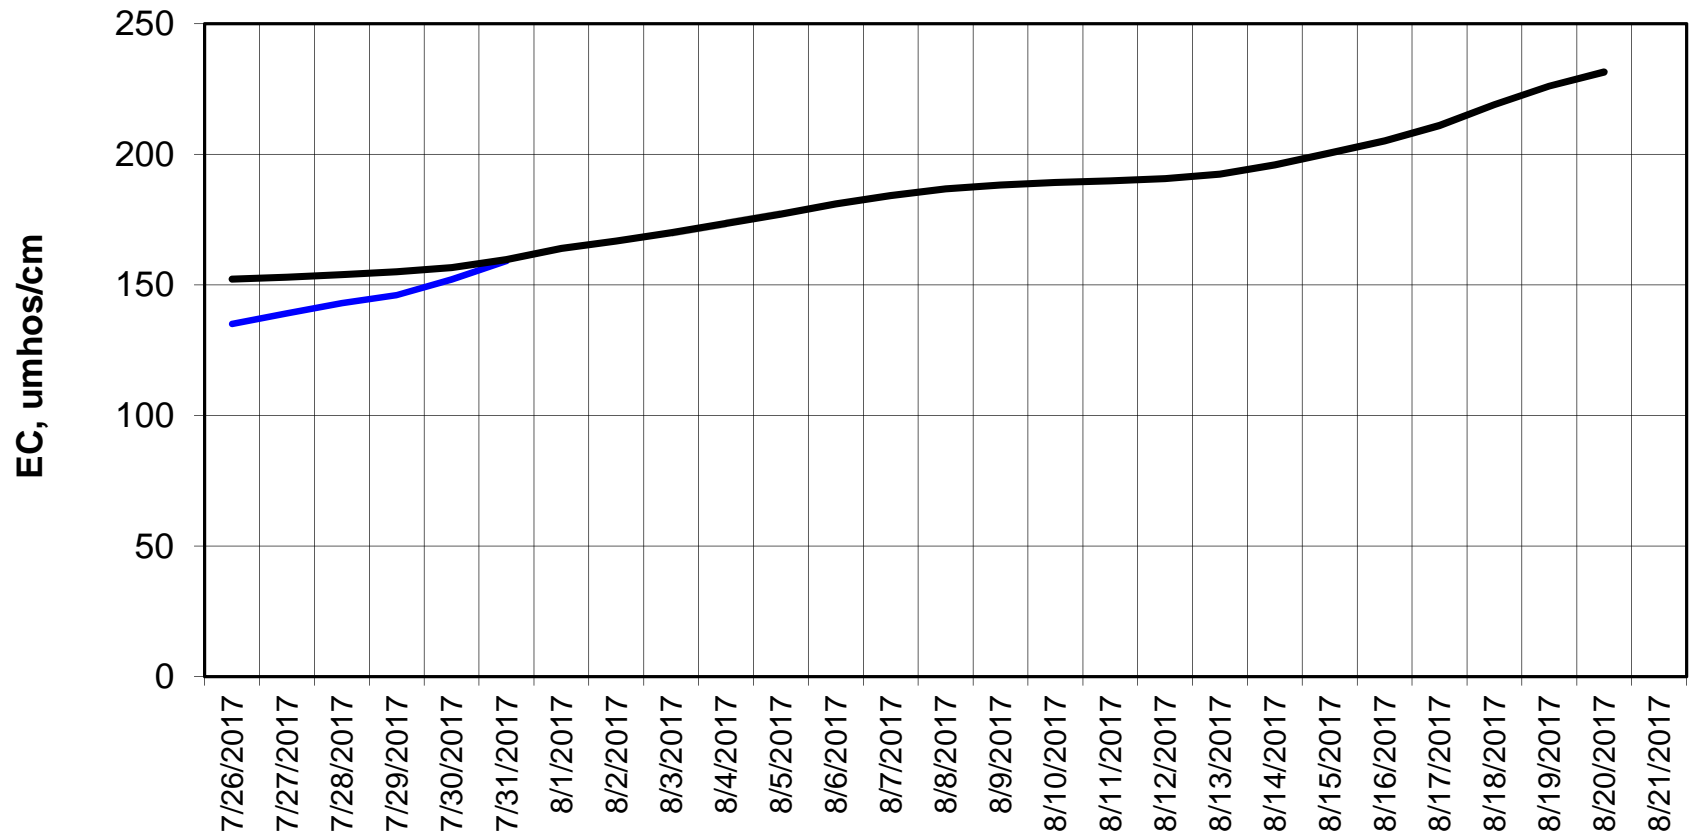

Simulation Period 7/26/2017 thru 8/21/2017

Forecasted Daily EC @ Old River at Tracy Road

Simulation Period 7/26/2017 thru 8/21/2017

Forecasted Daily EC @ Jersey Point

Simulation Period 7/26/2017 thru 8/21/2017

Forecasted Daily EC @ Bethel

Simulation Period 7/26/2017 thru 8/21/2017