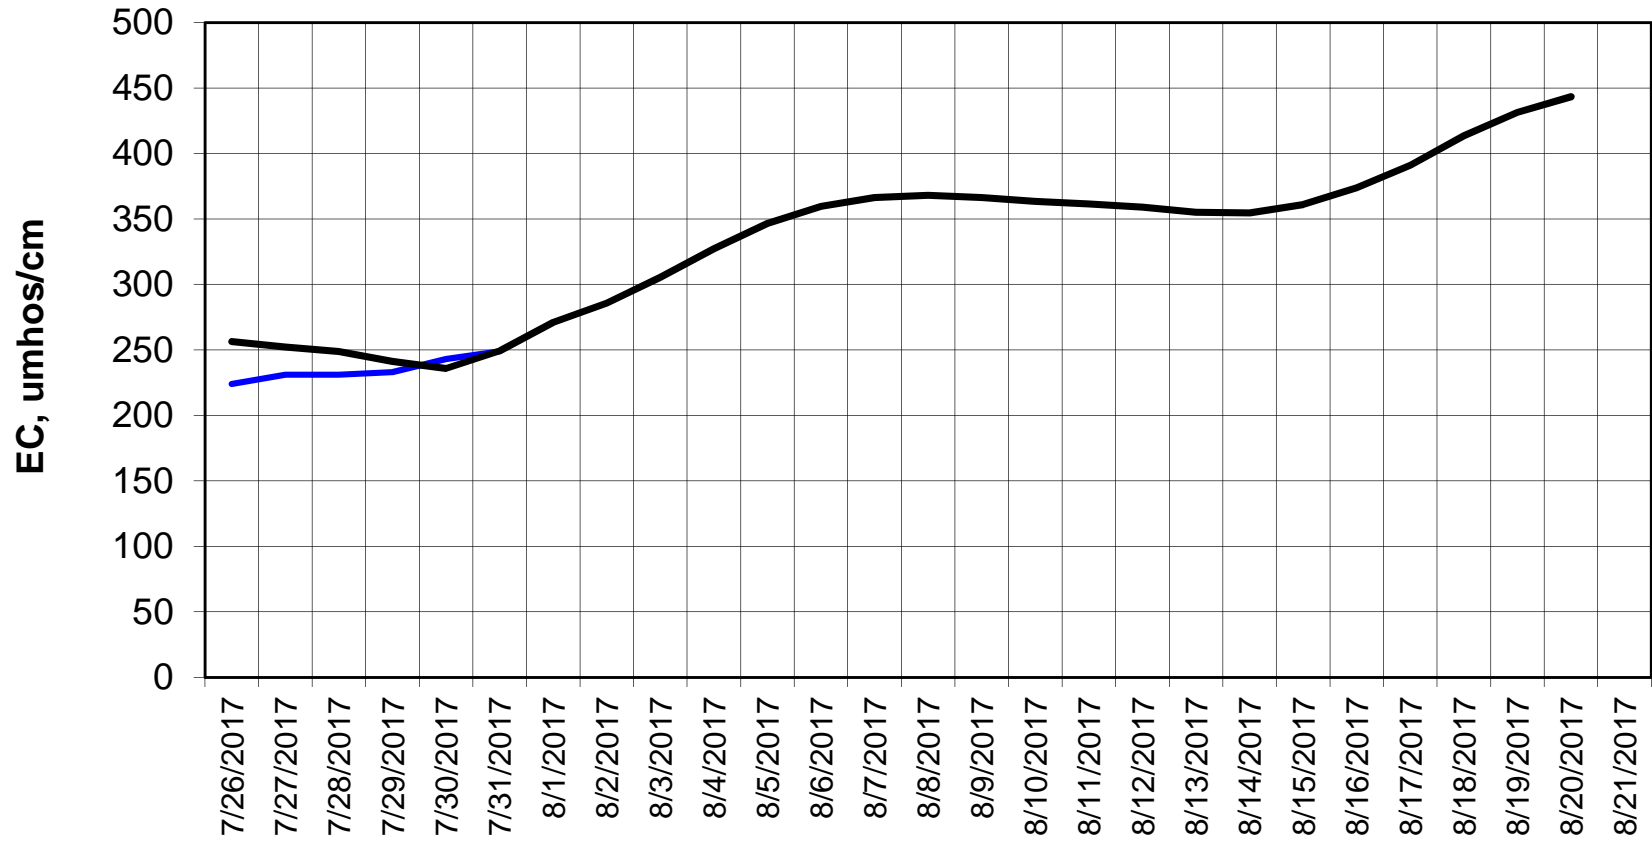

Simulation Period 7/26/2017 thru 8/21/2017

Forecasted Daily EC @ Old River at Tracy Road

Simulation Period 7/26/2017 thru 8/21/2017

Forecasted Daily EC @ Jersey Point

Simulation Period 7/26/2017 thru 8/21/2017

Forecasted Daily EC @ Bethel

Simulation Period 7/26/2017 thru 8/21/2017