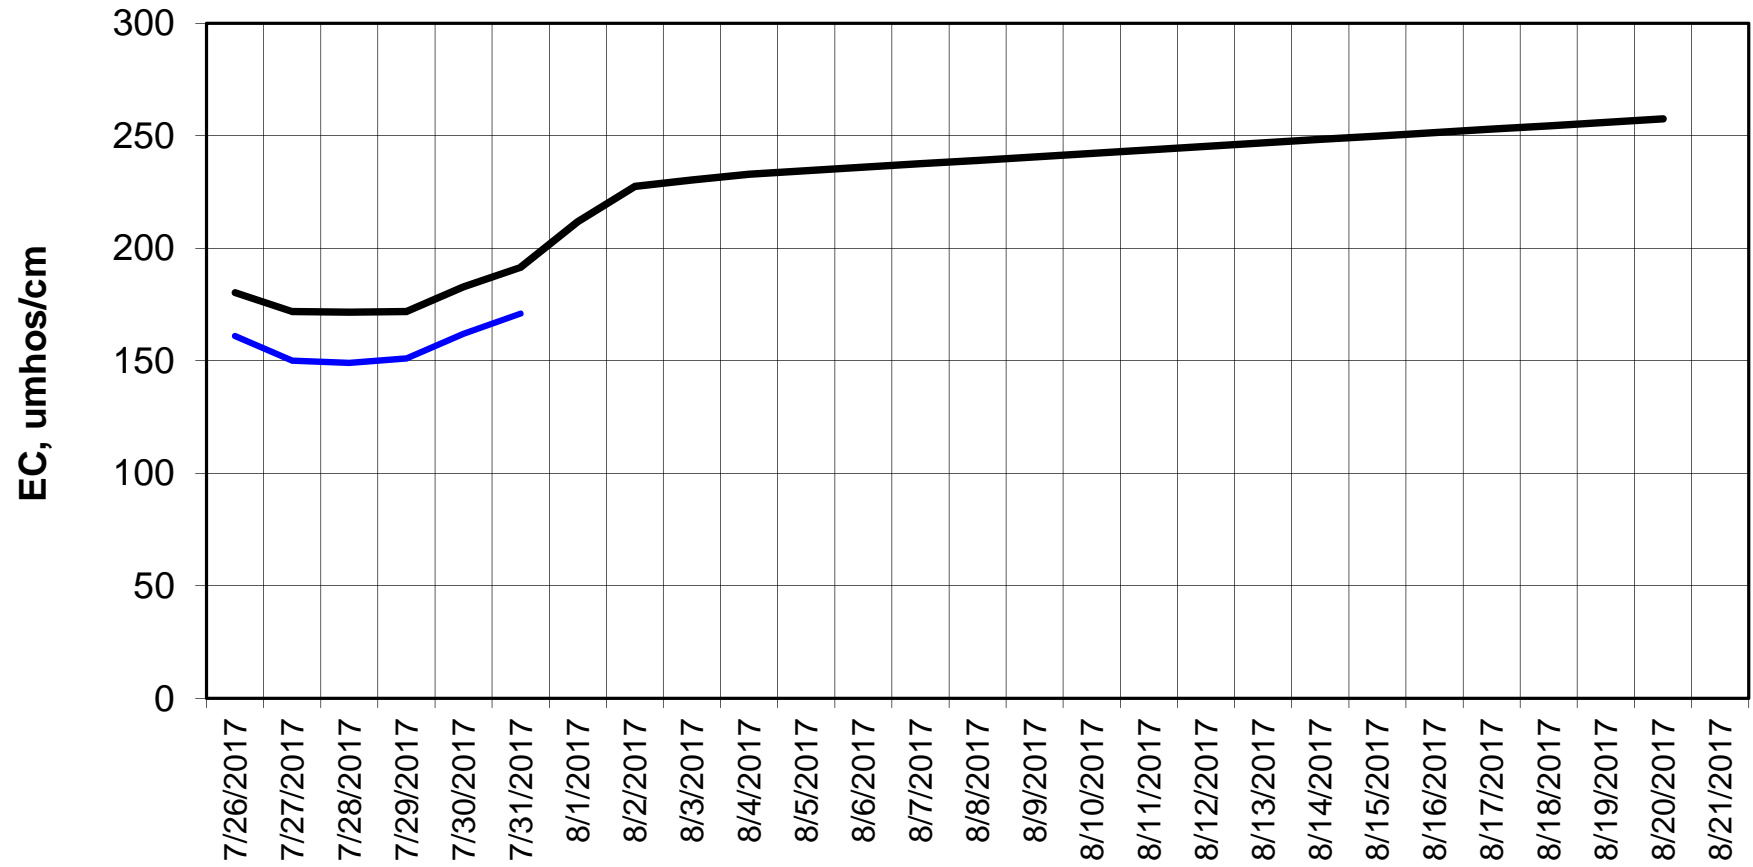

Forecasted Daily EC @ Holland Ct

Simulation Period 7/26/2017 thru 8/21/2017

Forecasted Daily EC @ Old River near Middle River

Simulation Period 7/26/2017 thru 8/21/2017

Forecasted Daily EC @ San Joaquin River at Brandt Bridge

Simulation Period 7/26/2017 thru 8/21/2017

Forecasted Daily EC @ Old River at Tracy Road

Simulation Period 7/26/2017 thru 8/21/2017

Forecasted Daily EC @ Jersey Point

Simulation Period 7/26/2017 thru 8/21/2017

Forecasted Daily EC @ Bethel

Simulation Period 7/26/2017 thru 8/21/2017