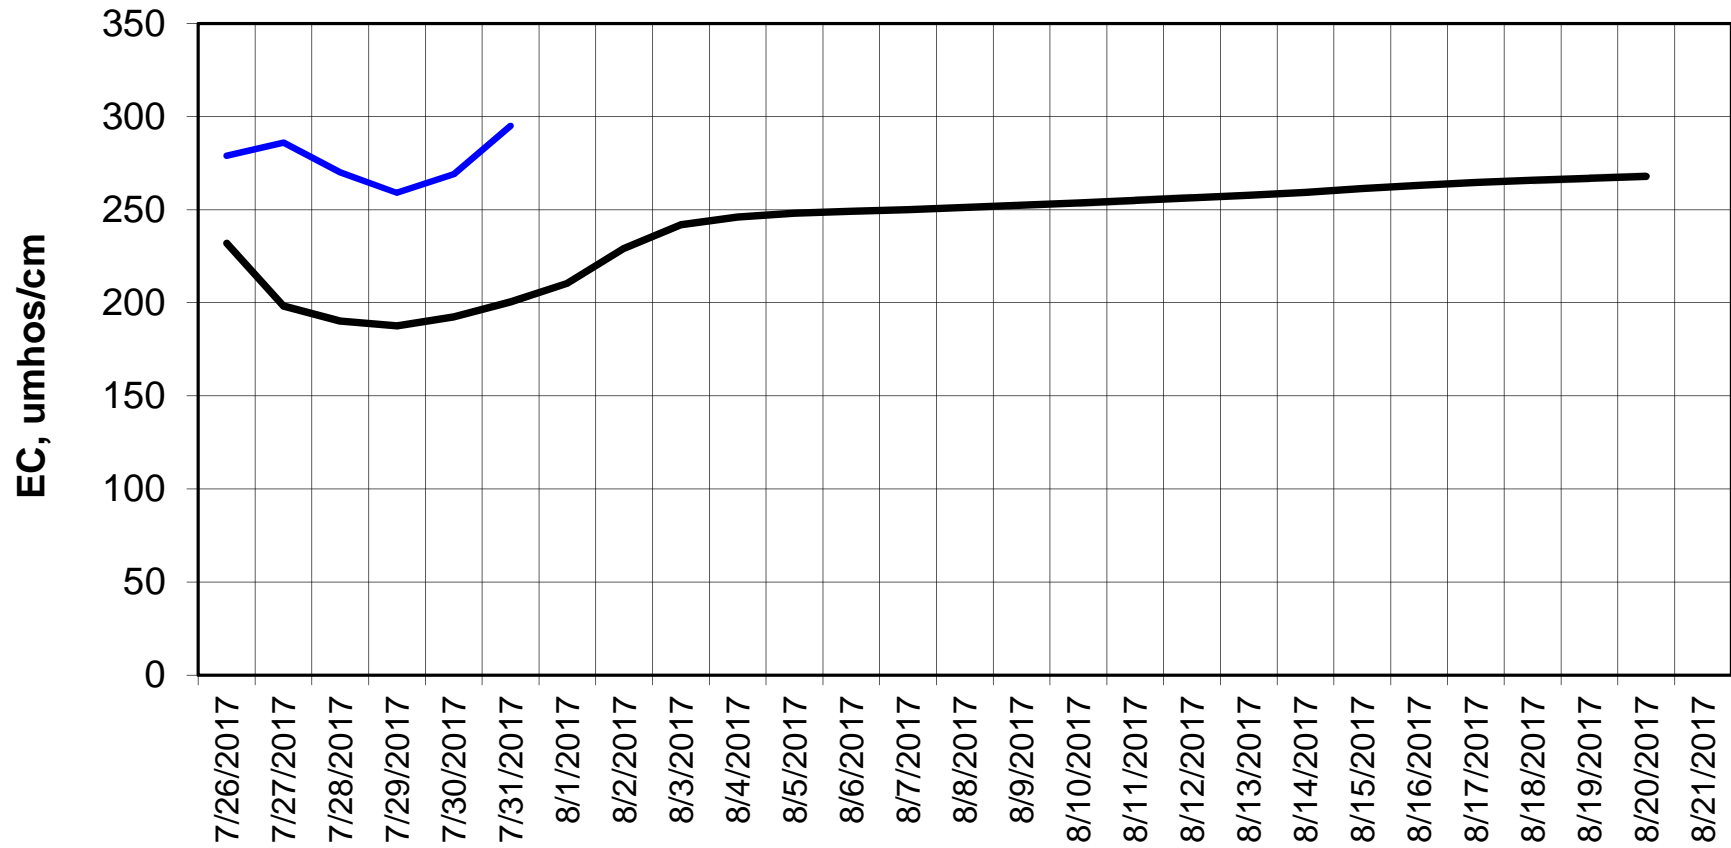

Forecasted Daily EC @ Holland Ct

Simulation Period 7/26/2017 thru 8/21/2017

Forecasted Daily EC @ Old River near Middle River

Simulation Period 7/26/2017 thru 8/21/2017

Forecasted Daily EC @ San Joaquin River at Brandt Bridge

Simulation Period 7/26/2017 thru 8/21/2017

Forecasted Daily EC @ Old River at Tracy Road

Simulation Period 7/26/2017 thru 8/21/2017

Forecasted Daily EC @ Jersey Point

Simulation Period 7/26/2017 thru 8/21/2017

Forecasted Daily EC @ Bethel

Simulation Period 7/26/2017 thru 8/21/2017