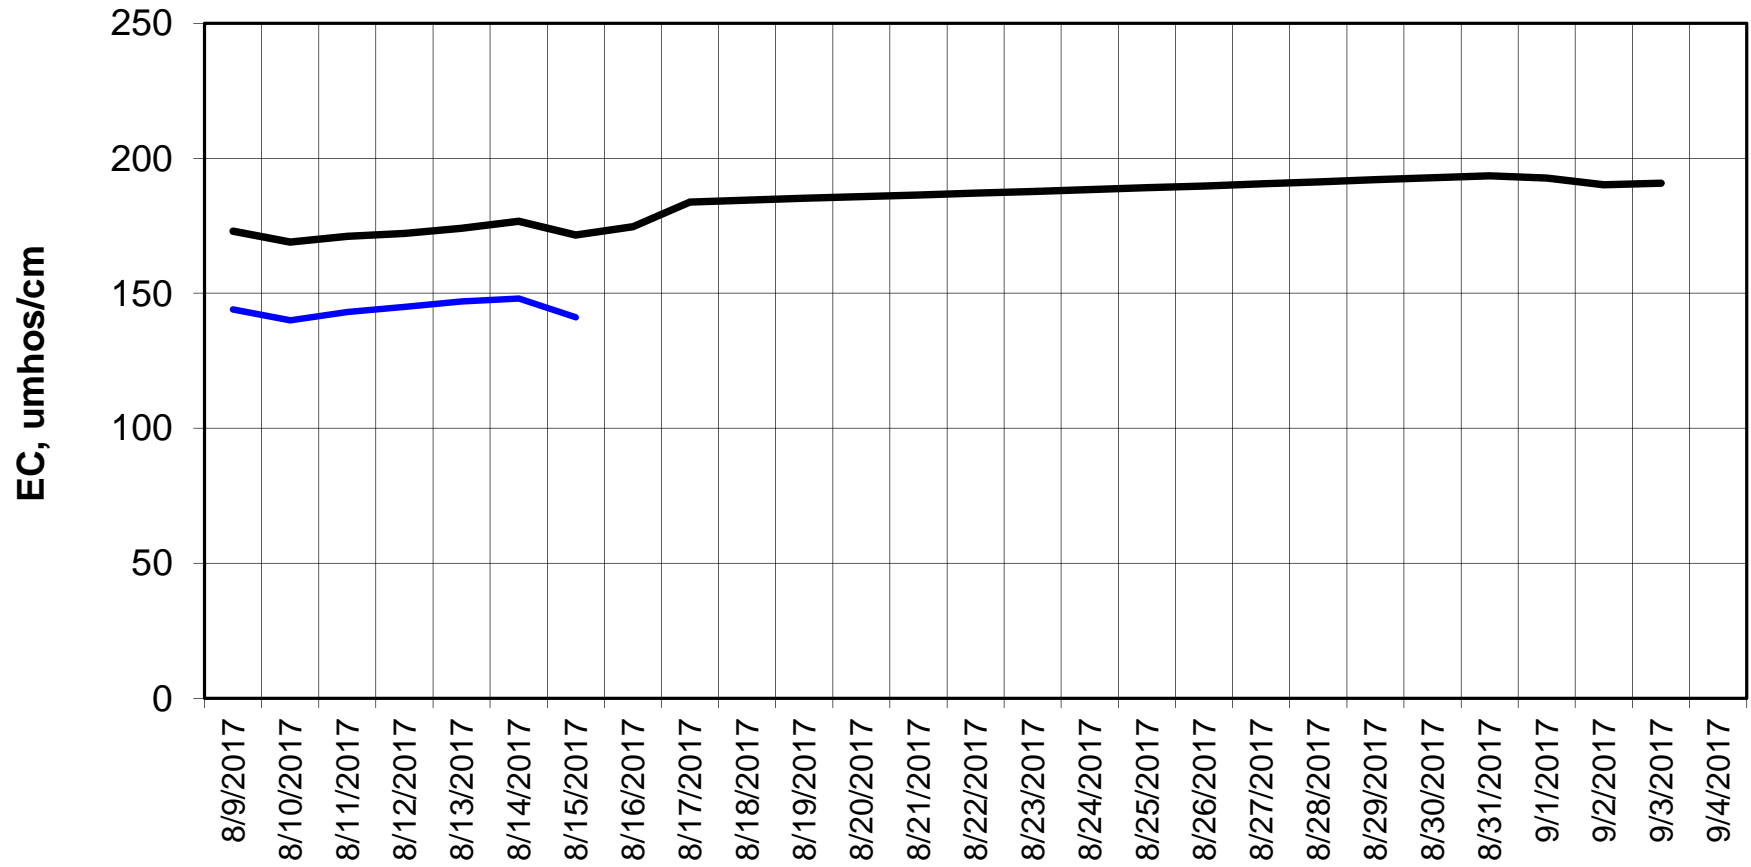

Forecasted Daily EC @ Holland Ct

Simulation Period 8/9/2017 thru 9/4/2017

Forecasted Daily EC @ Old River near Middle River

Simulation Period 8/9/2017 thru 9/4/2017

Forecasted Daily EC @ San Joaquin River at Brandt Bridge

Simulation Period 8/9/2017 thru 9/4/2017

Forecasted Daily EC @ Old River at Tracy Road

Simulation Period 8/9/2017 thru 9/4/2017

Forecasted Daily EC @ Jersey Point

Simulation Period 8/9/2017 thru 9/4/2017

Forecasted Daily EC @ Bethel

Simulation Period 8/9/2017 thru 9/4/2017