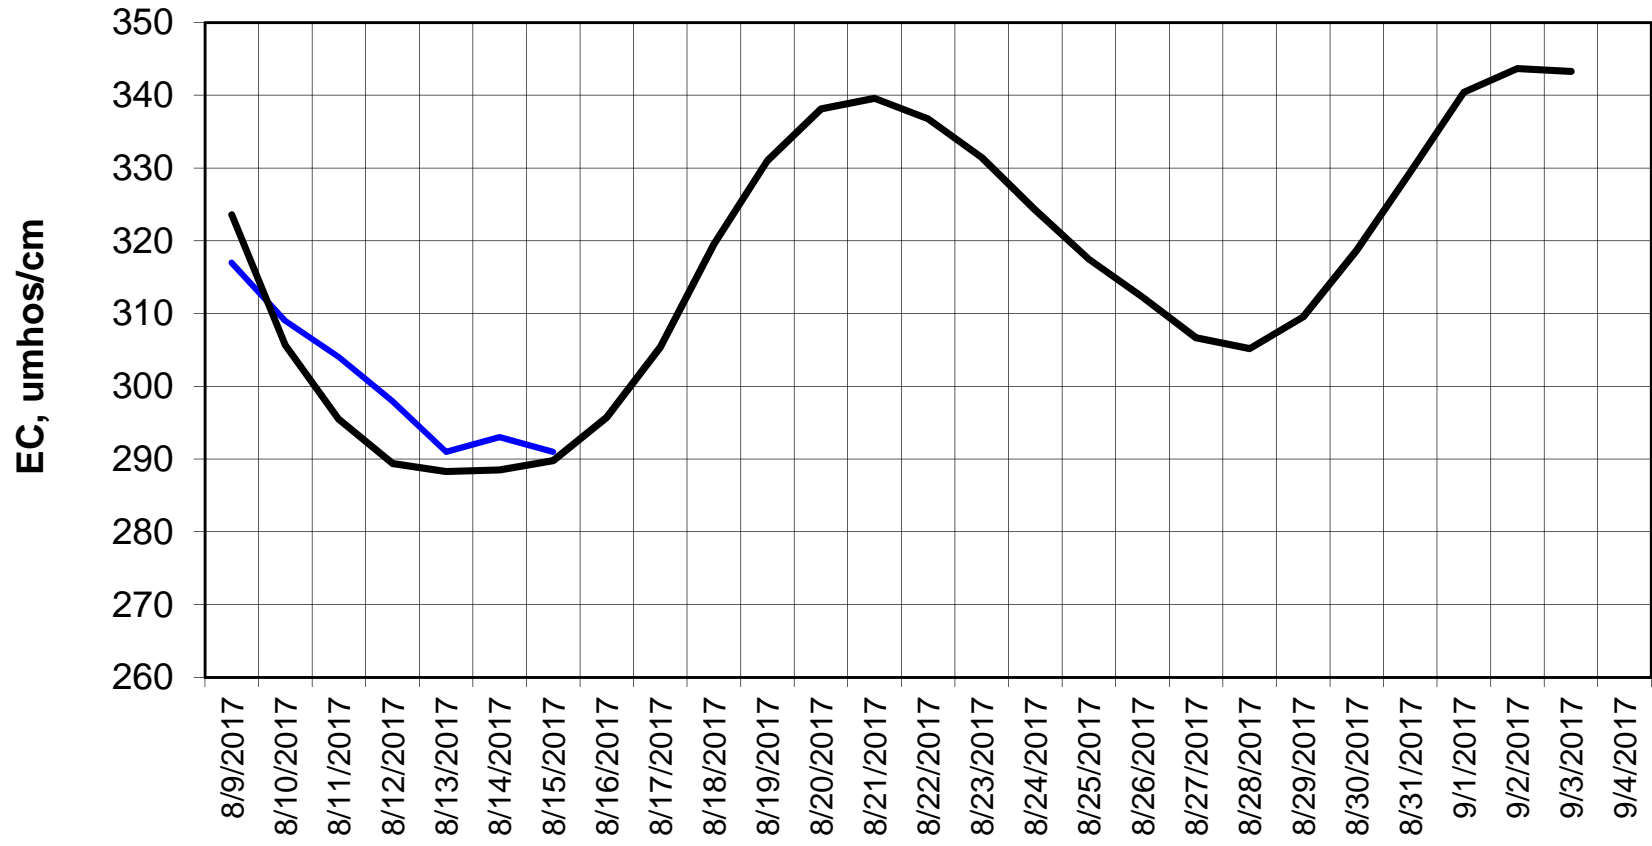

Simulation Period 8/9/2017 thru 9/4/2017

Forecasted Daily EC @ Old River at Tracy Road

Simulation Period 8/9/2017 thru 9/4/2017

Forecasted Daily EC @ Jersey Point

Simulation Period 8/9/2017 thru 9/4/2017

Forecasted Daily EC @ Bethel

Simulation Period 8/9/2017 thru 9/4/2017