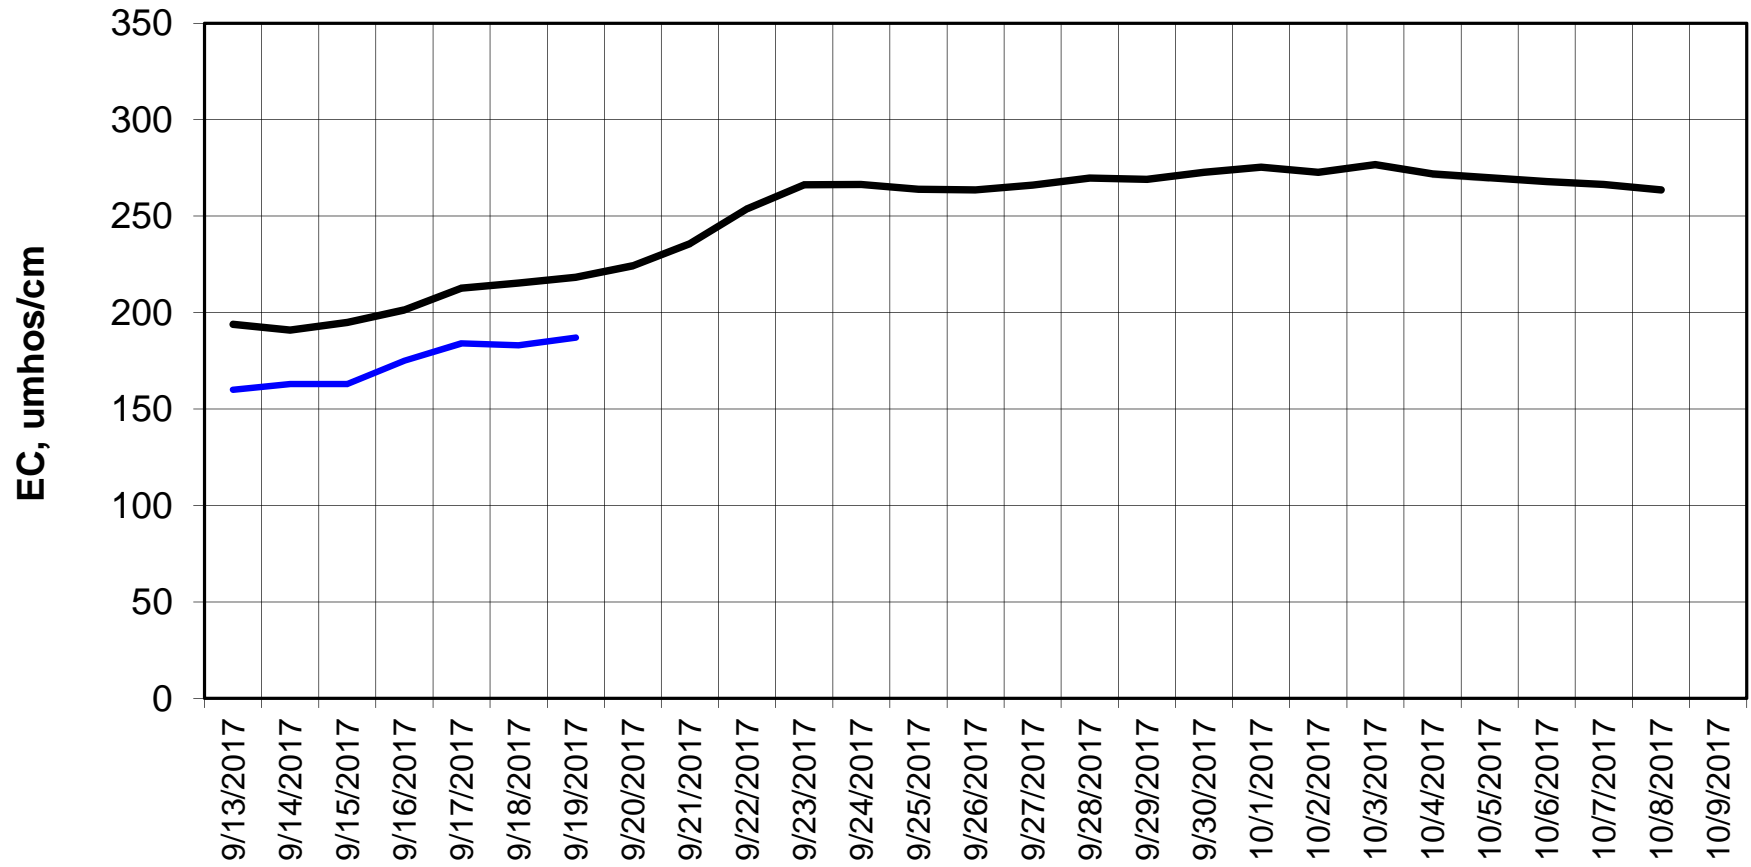

Forecasted Daily EC @ Holland Ct

Simulation Period 9/13/2017 thru 10/9/2017

Forecasted Daily EC @ Old River near Middle River

Simulation Period 9/13/2017 thru 10/9/2017

Forecasted Daily EC @ San Joaquin River at Brandt Bridge

Simulation Period 9/13/2017 thru 10/9/2017

Forecasted Daily EC @ Old River at Tracy Road

Simulation Period 9/13/2017 thru 10/9/2017

Forecasted Daily EC @ Jersey Point

Simulation Period 9/13/2017 thru 10/9/2017

Forecasted Daily EC @ Bethel

Simulation Period 9/13/2017 thru 10/9/2017