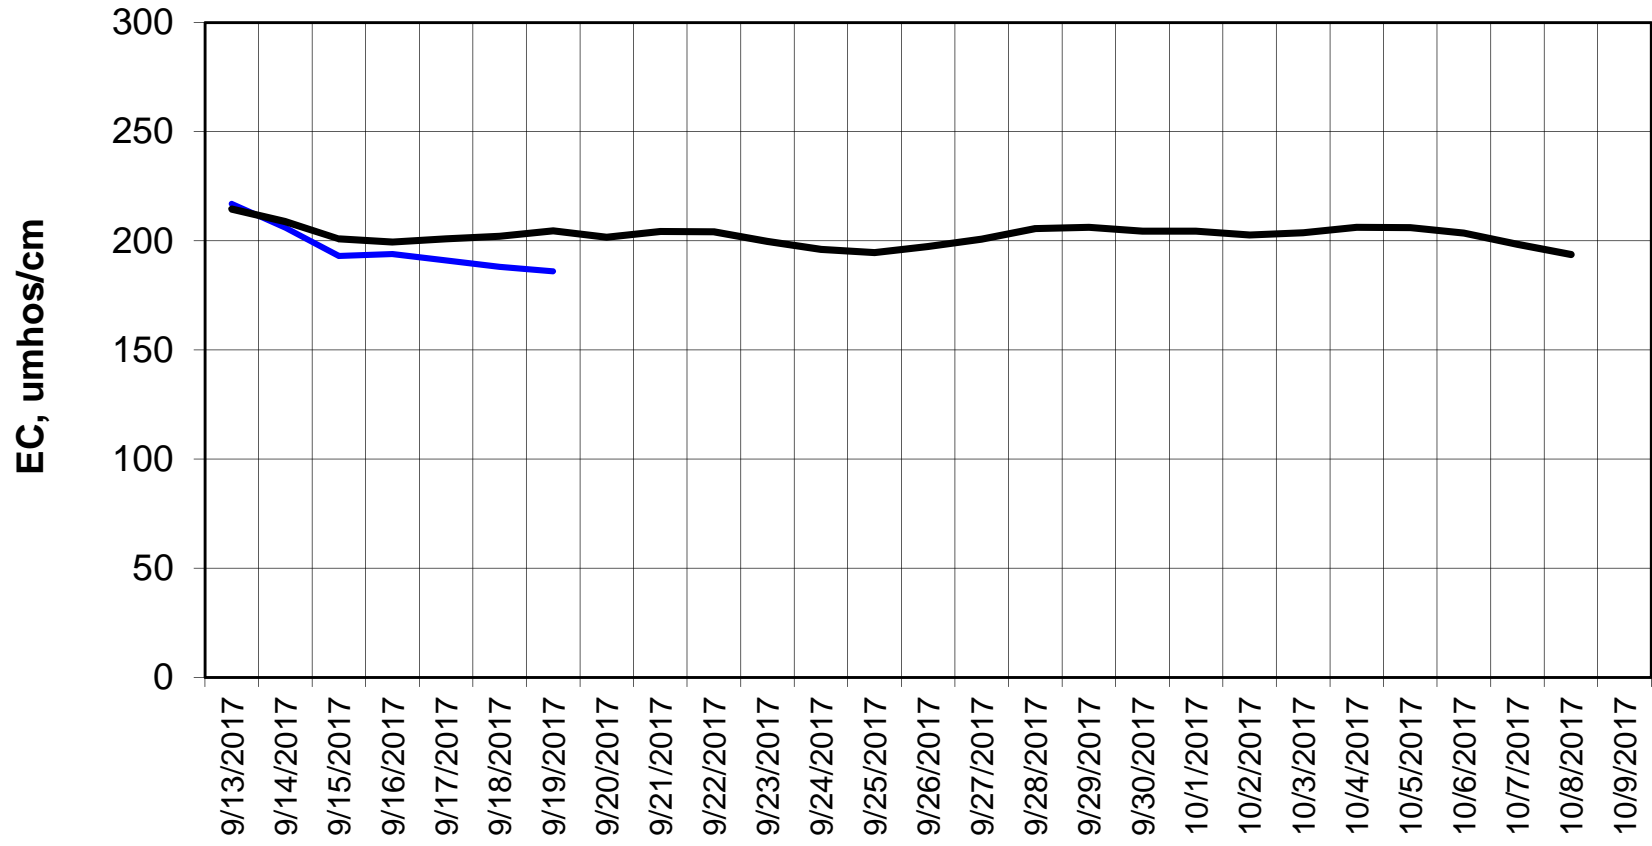

Simulation Period 9/13/2017 thru 10/9/2017

Forecasted Daily EC @ Old River at Tracy Road

Simulation Period 9/13/2017 thru 10/9/2017

Forecasted Daily EC @ Jersey Point

Simulation Period 9/13/2017 thru 10/9/2017

Forecasted Daily EC @ Bethel

Simulation Period 9/13/2017 thru 10/9/2017