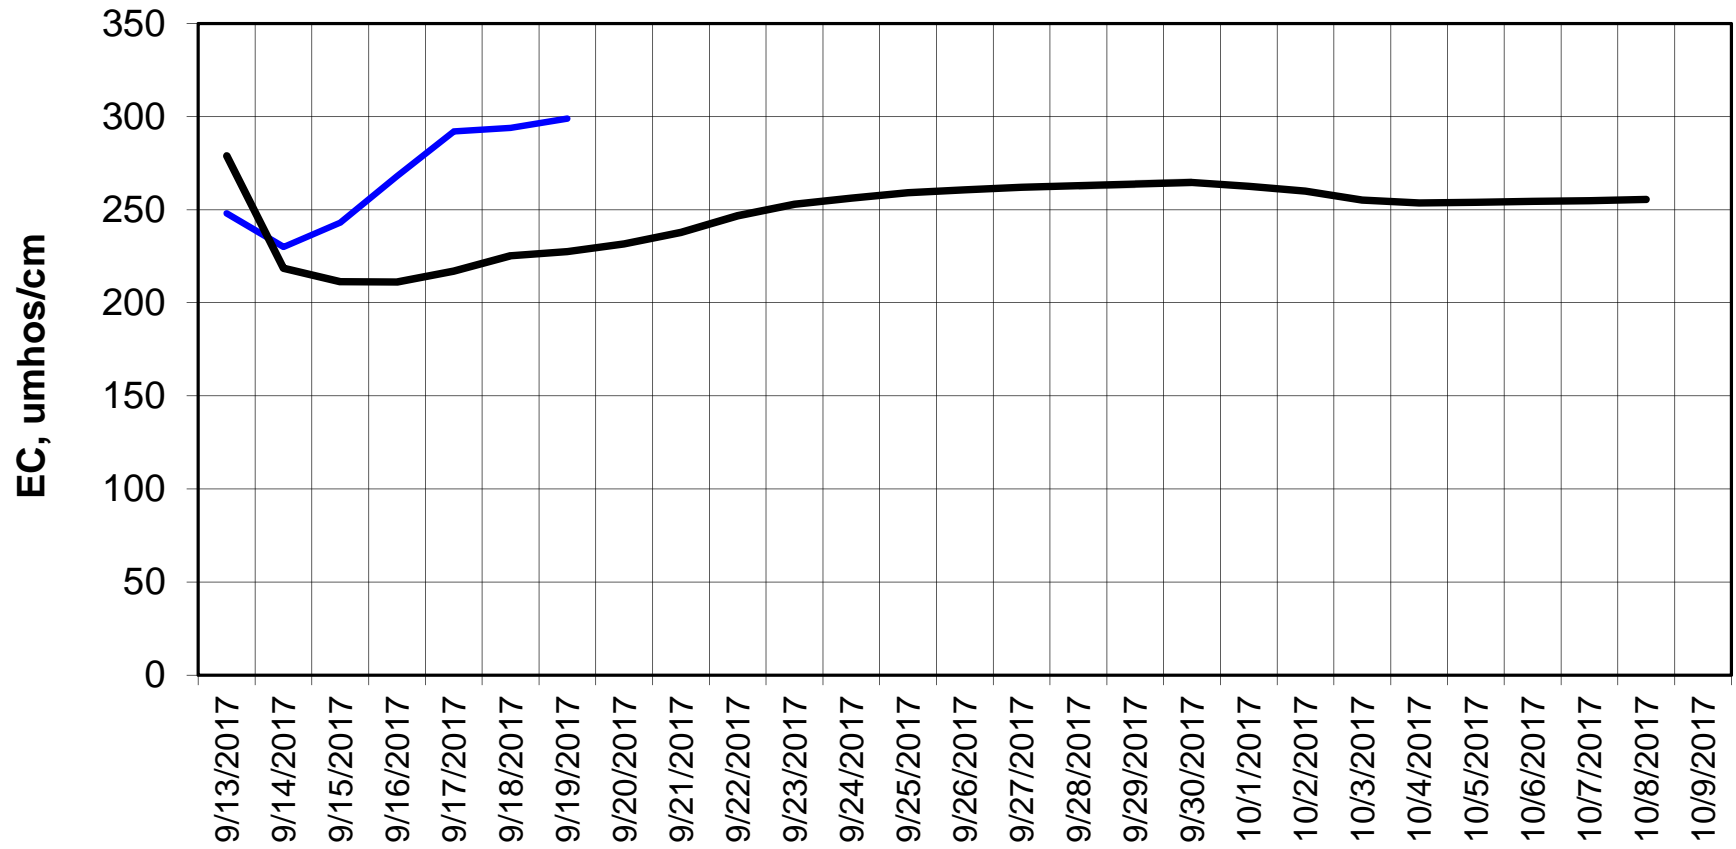

Forecasted Daily EC @ Holland Ct

Simulation Period 9/13/2017 thru 10/9/2017

Forecasted Daily EC @ Old River near Middle River

Simulation Period 9/13/2017 thru 10/9/2017

Forecasted Daily EC @ San Joaquin River at Brandt Bridge

Simulation Period 9/13/2017 thru 10/9/2017

Forecasted Daily EC @ Old River at Tracy Road

Simulation Period 9/13/2017 thru 10/9/2017

Forecasted Daily EC @ Jersey Point

Simulation Period 9/13/2017 thru 10/9/2017

Forecasted Daily EC @ Bethel

Simulation Period 9/13/2017 thru 10/9/2017