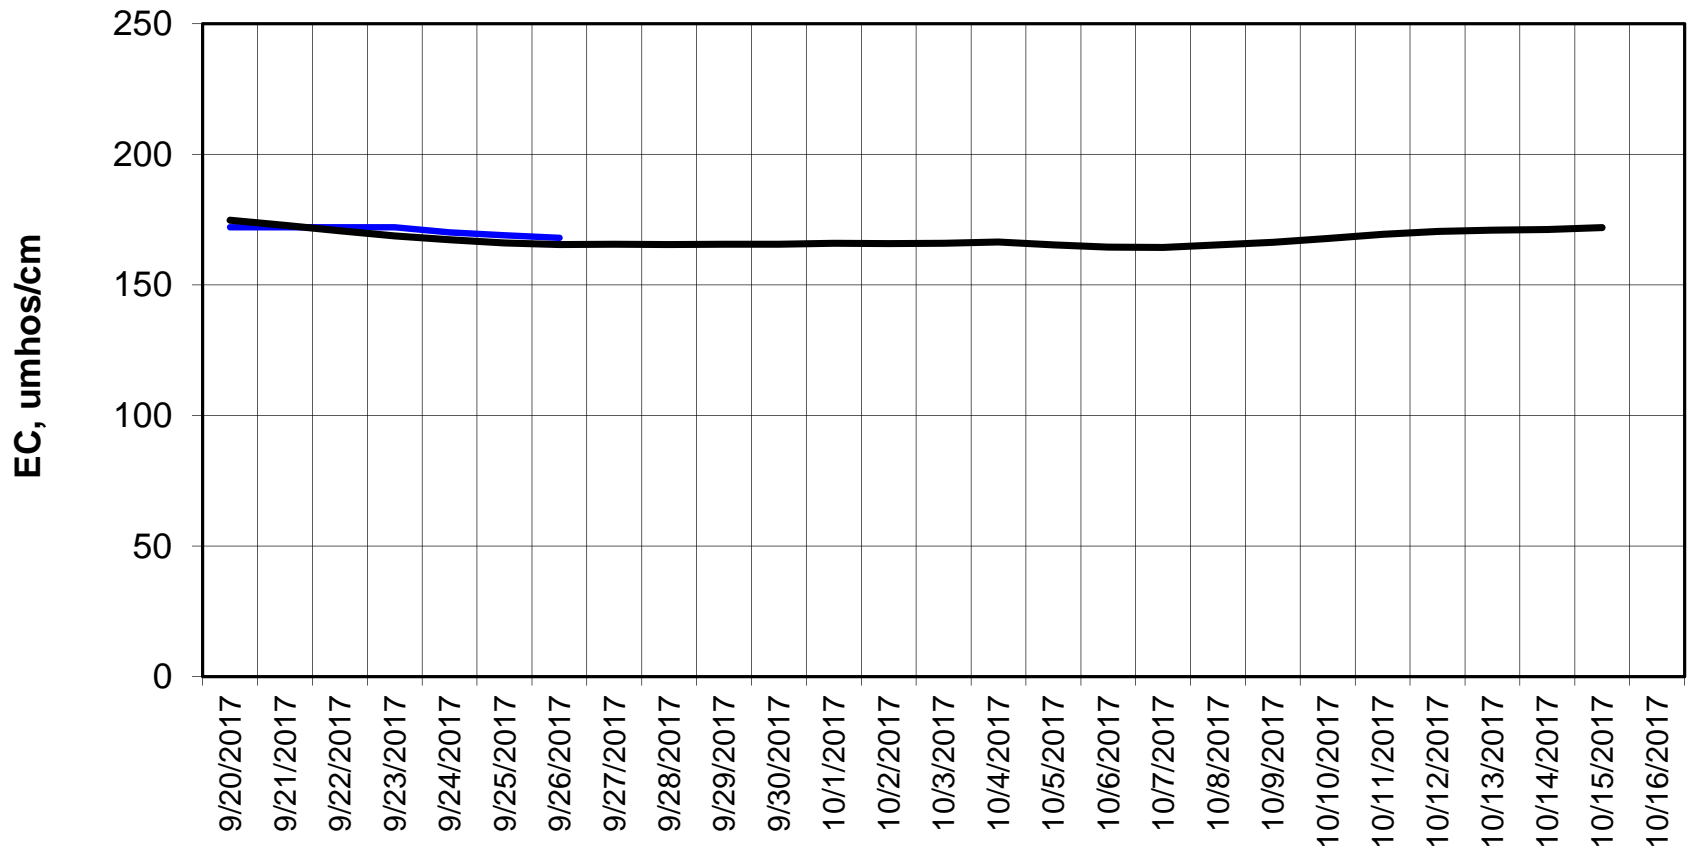

Forecasted Daily EC @ Old River at Tracy Road

Forecasted Daily EC @ Jersey Point

Simulation Period 9/20/2017 thru 10/16/2017

Forecasted Daily EC @ Bethel

Simulation Period 9/20/2017 thru 10/16/2017