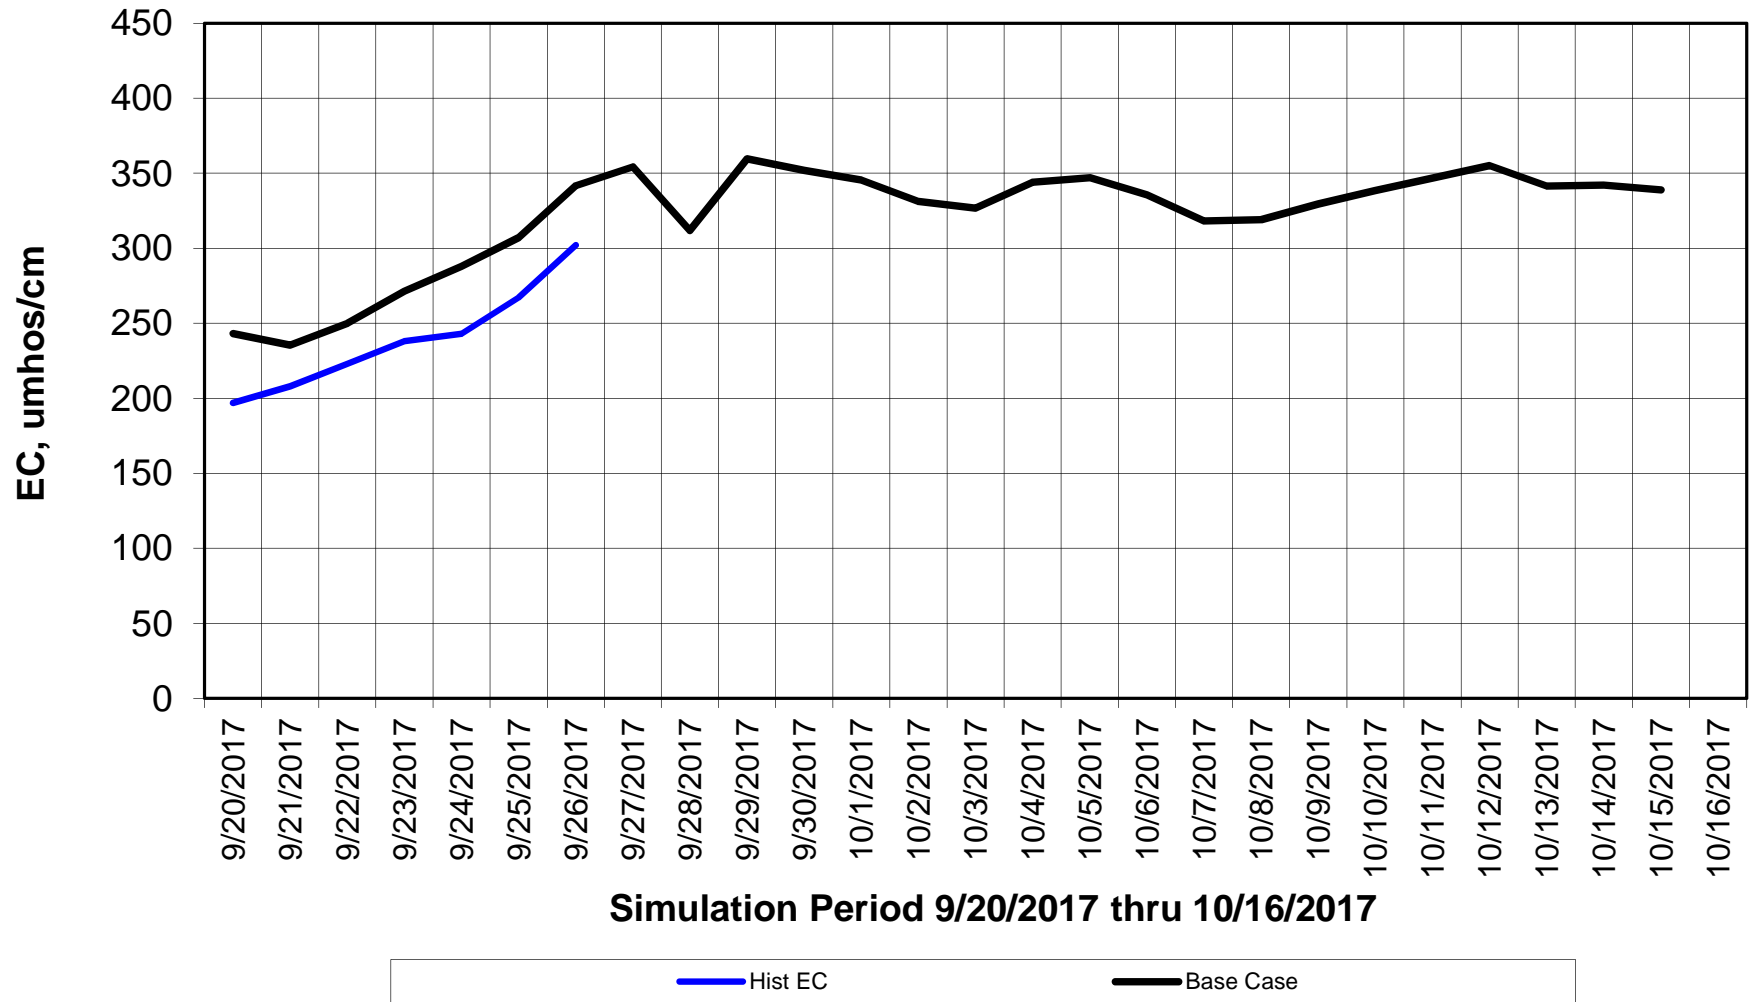

Forecasted Daily EC @ Holland Ct

Simulation Period 9/20/2017 thru 10/16/2017

Forecasted Daily EC @ Old River near Middle River

Forecasted Daily EC @ San Joaquin River at Brandt Bridge

Simulation Period 9/20/2017 thru 10/16/2017

Forecasted Daily EC @ Old River at Tracy Road

Forecasted Daily EC @ Jersey Point

Simulation Period 9/20/2017 thru 10/16/2017

Forecasted Daily EC @ Bethel

Simulation Period 9/20/2017 thru 10/16/2017