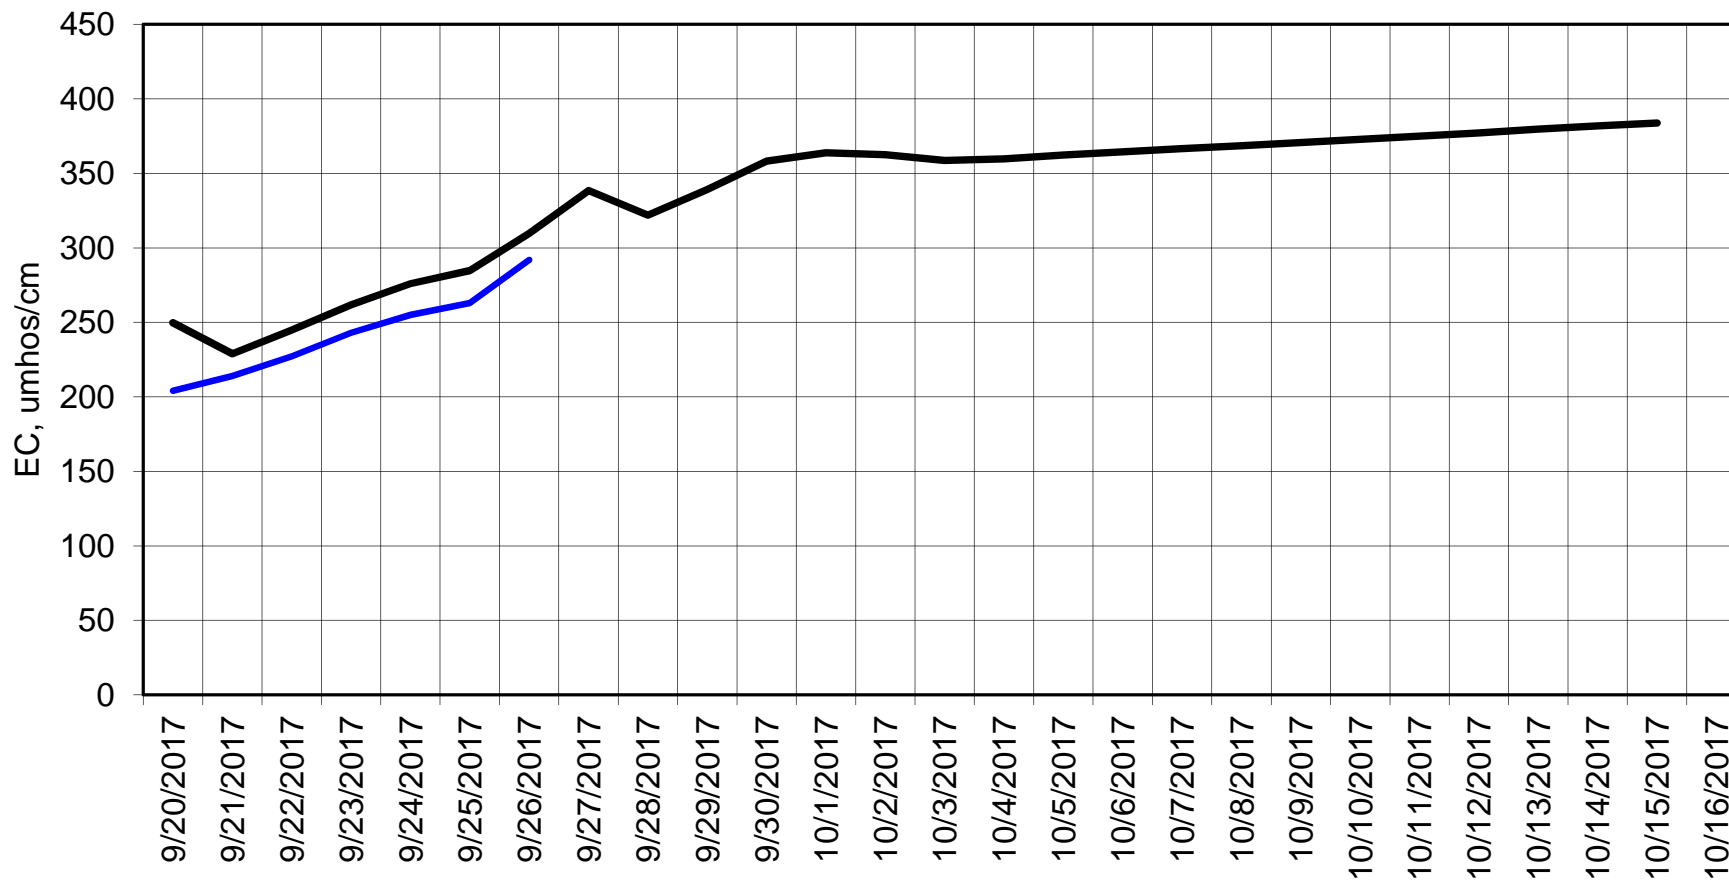

Forecasted Daily EC @ Holland Ct

Simulation Period 9/20/2017 thru 10/16/2017

Forecasted Daily EC @ Old River near Middle River

Forecasted Daily EC @ San Joaquin River at Brandt Bridge

Simulation Period 9/20/2017 thru 10/16/2017

Forecasted Daily EC @ Old River at Tracy Road

Forecasted Daily EC @ Jersey Point

Simulation Period 9/20/2017 thru 10/16/2017

Forecasted Daily EC @ Bethel

Simulation Period 9/20/2017 thru 10/16/2017