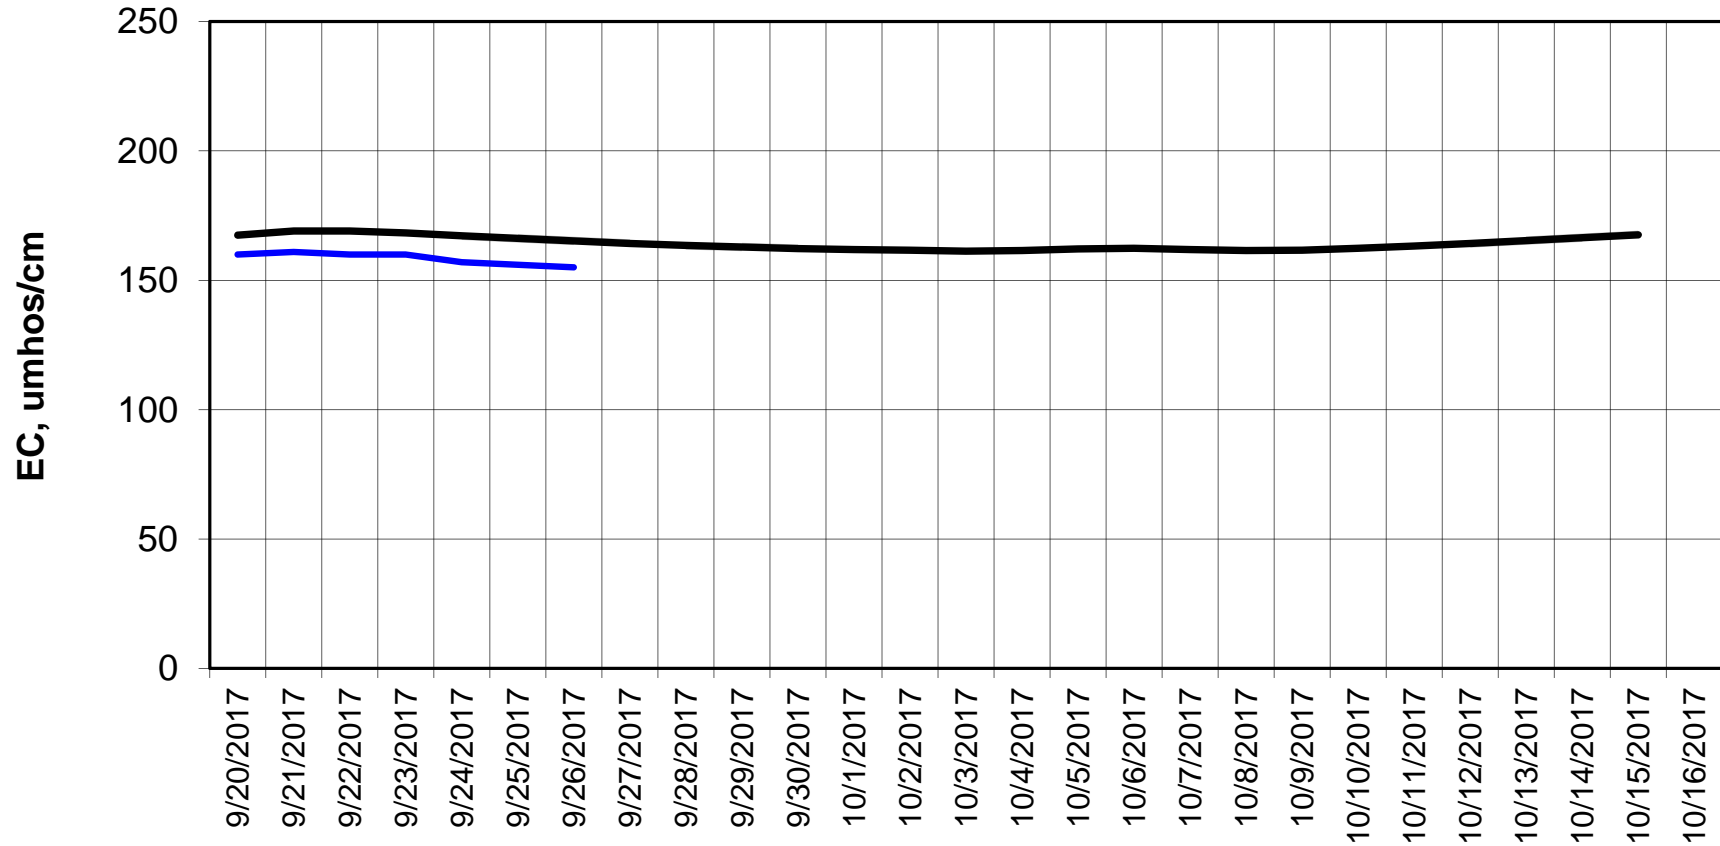

Forecasted Daily EC @ Holland Ct

Simulation Period 9/20/2017 thru 10/16/2017

Forecasted Daily EC @ Old River near Middle River

Forecasted Daily EC @ San Joaquin River at Brandt Bridge

Simulation Period 9/20/2017 thru 10/16/2017

Forecasted Daily EC @ Old River at Tracy Road

Forecasted Daily EC @ Jersey Point

Simulation Period 9/20/2017 thru 10/16/2017

Forecasted Daily EC @ Bethel

Simulation Period 9/20/2017 thru 10/16/2017