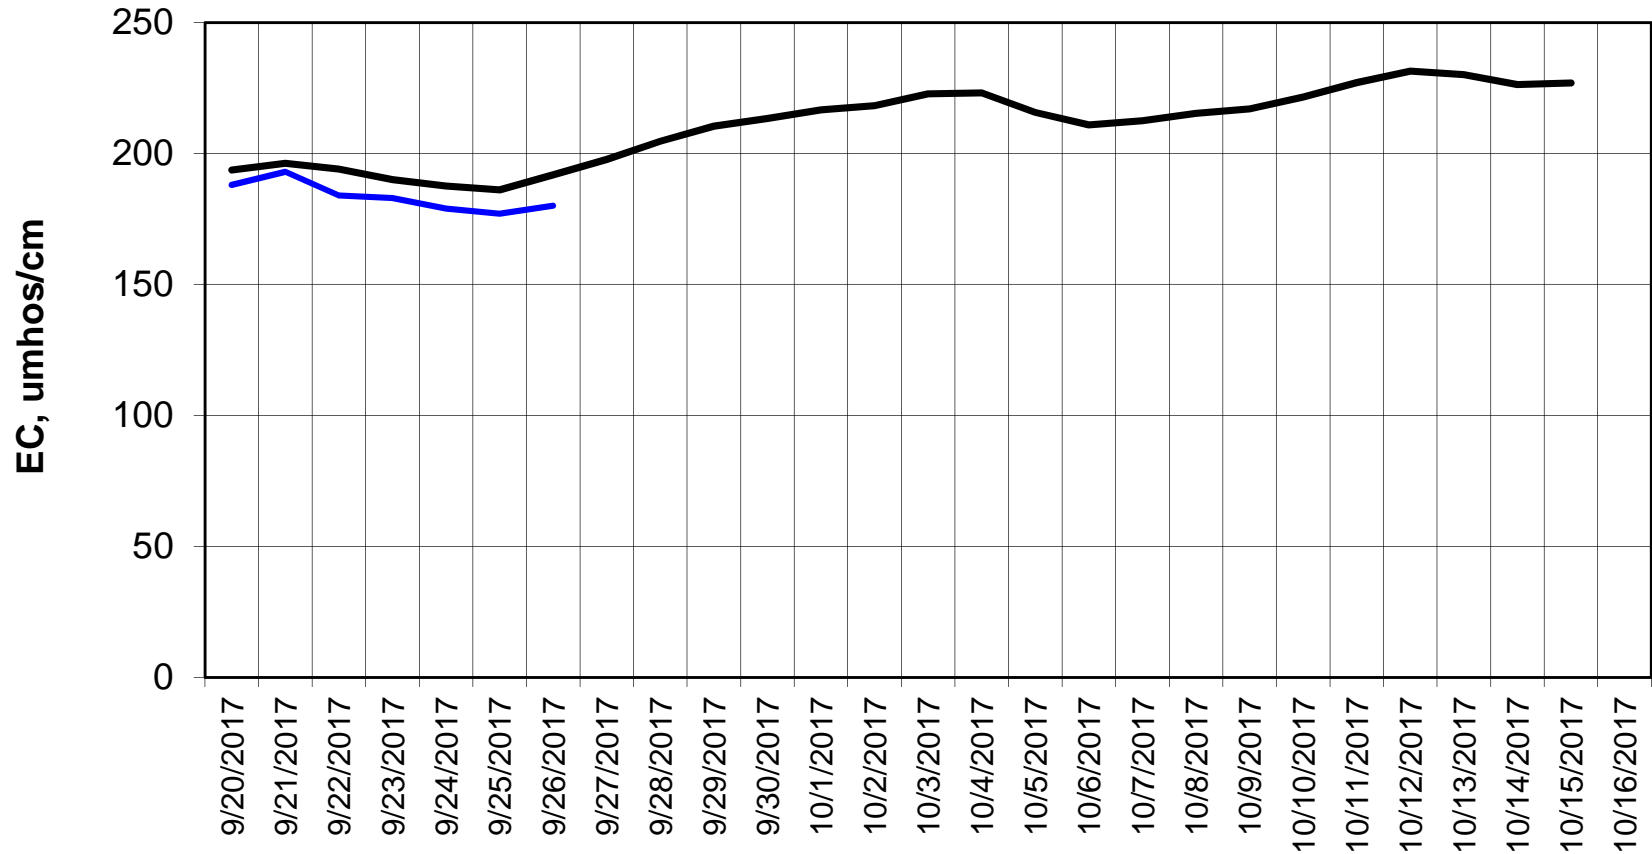

Forecasted Daily EC @ Holland Ct

Simulation Period 9/20/2017 thru 10/16/2017

Forecasted Daily EC @ Old River near Middle River

Forecasted Daily EC @ San Joaquin River at Brandt Bridge

Simulation Period 9/20/2017 thru 10/16/2017

Forecasted Daily EC @ Old River at Tracy Road

Forecasted Daily EC @ Jersey Point

Simulation Period 9/20/2017 thru 10/16/2017

Forecasted Daily EC @ Bethel

Simulation Period 9/20/2017 thru 10/16/2017