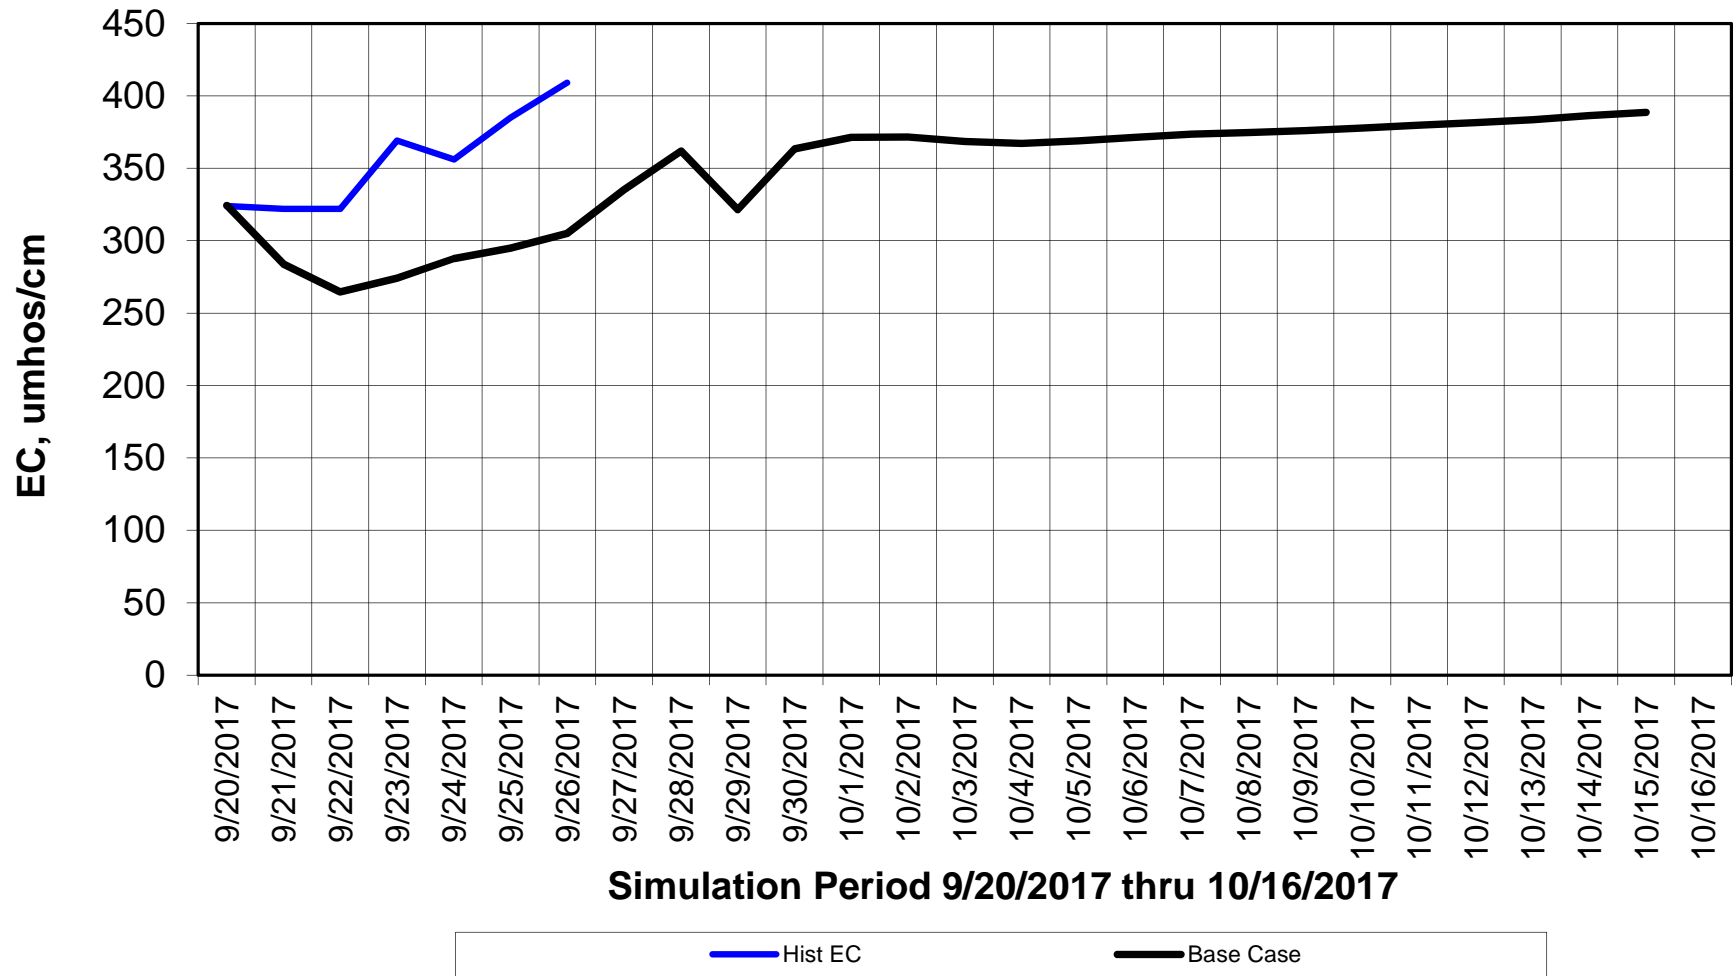

Forecasted Daily EC @ Holland Ct

Simulation Period 9/20/2017 thru 10/16/2017

Forecasted Daily EC @ Old River near Middle River

Forecasted Daily EC @ San Joaquin River at Brandt Bridge

Simulation Period 9/20/2017 thru 10/16/2017

Forecasted Daily EC @ Old River at Tracy Road

Forecasted Daily EC @ Jersey Point

Simulation Period 9/20/2017 thru 10/16/2017

Forecasted Daily EC @ Bethel

Simulation Period 9/20/2017 thru 10/16/2017