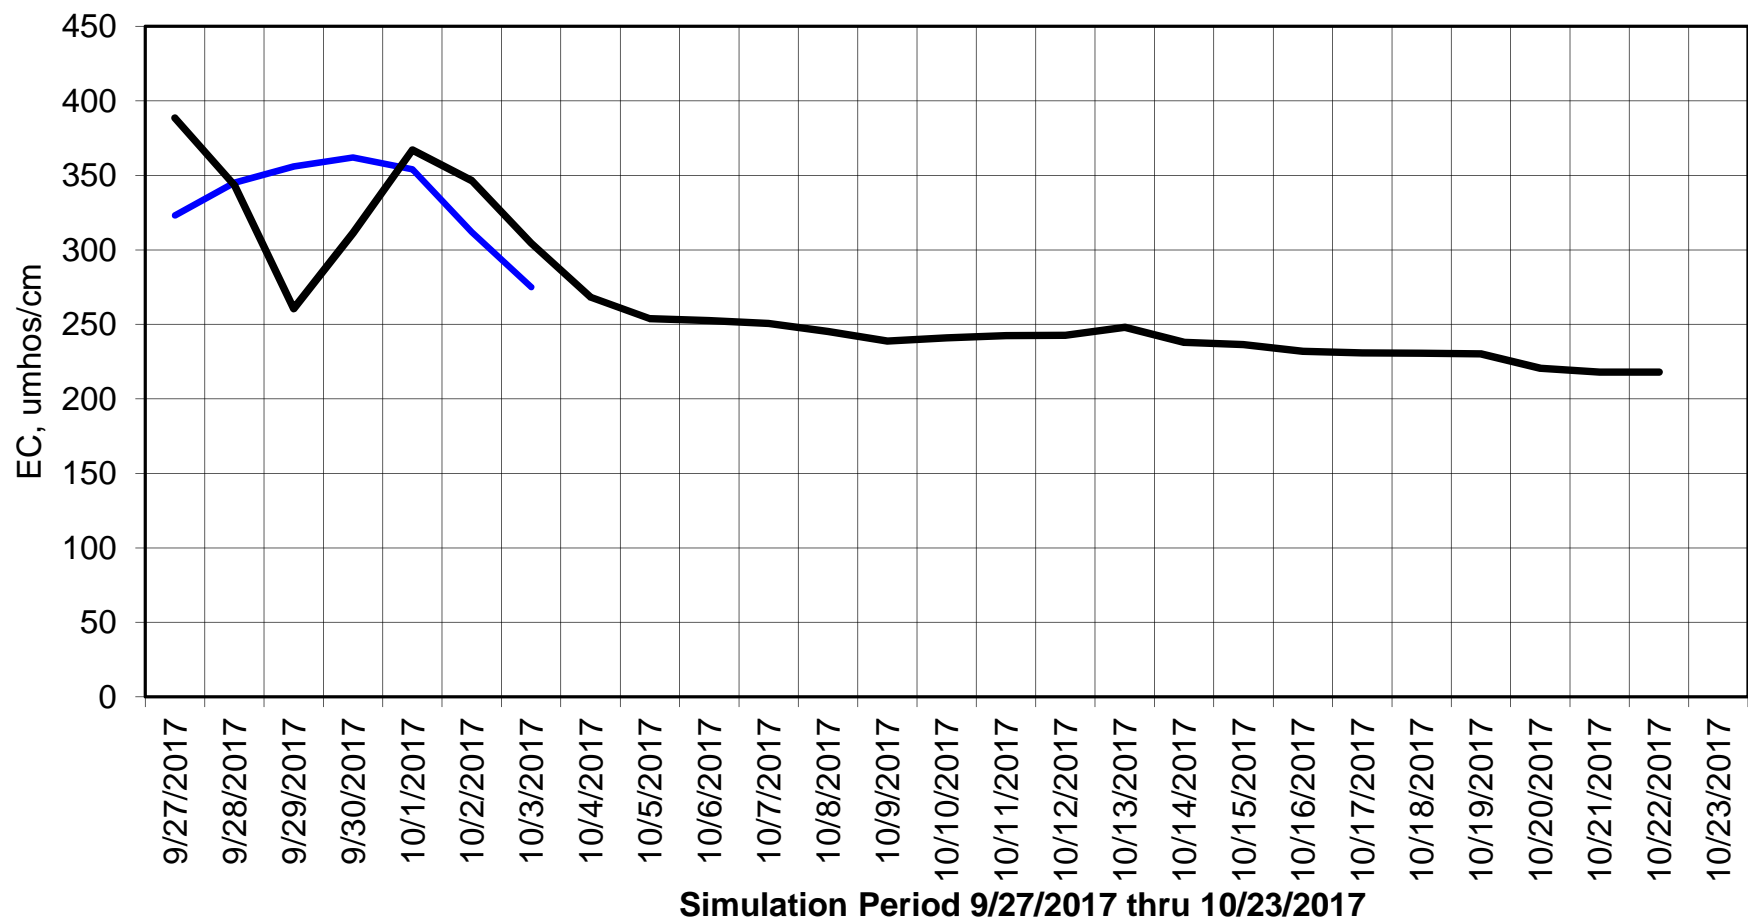

Forecasted Daily EC @ Holland Ct

Simulation Period 9/27/2017 thru 10/23/2017

Forecasted Daily EC @ Old River near Middle River

Forecasted Daily EC @ San Joaquin River at Brandt Bridge

— Hist EC — Base Case

Forecasted Daily EC @ Old River at Tracy Road

Forecasted Daily EC @ Jersey Point

Simulation Period 9/27/2017 thru 10/23/2017

Forecasted Daily EC @ Bethel

Simulation Period 9/27/2017 thru 10/23/2017