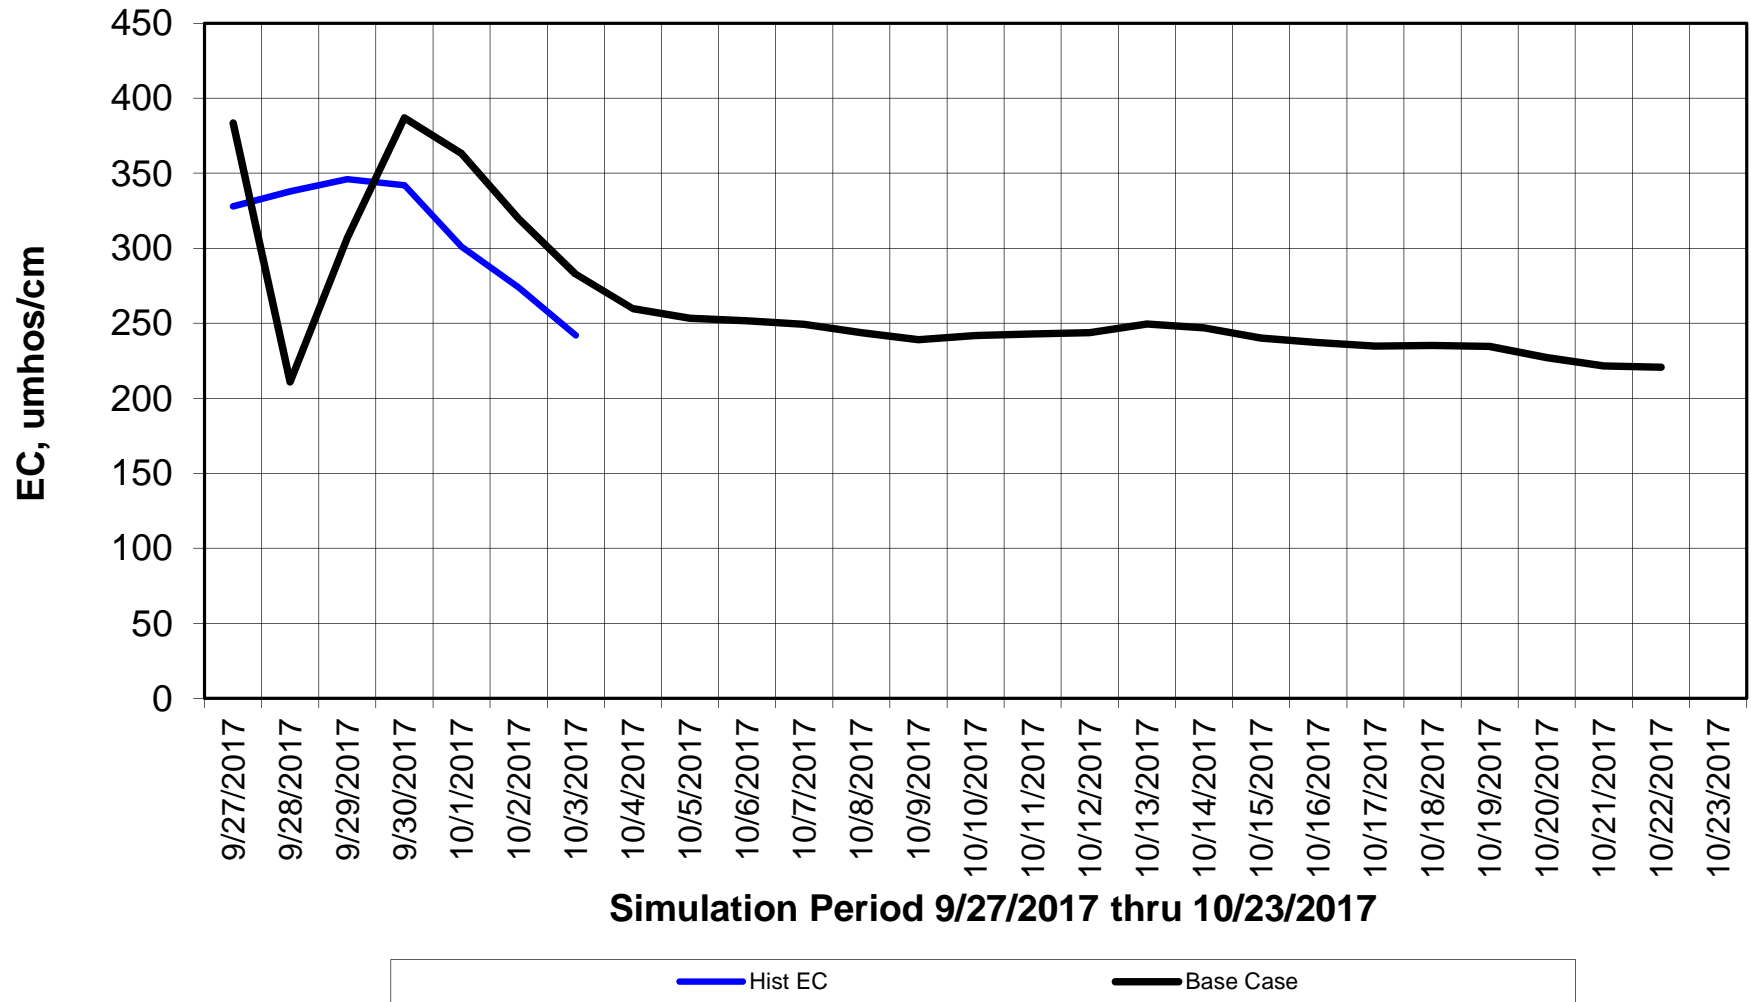

Forecasted Daily EC @ Holland Ct

Simulation Period 9/27/2017 thru 10/23/2017

Forecasted Daily EC @ Old River near Middle River

Forecasted Daily EC @ San Joaquin River at Brandt Bridge

— Hist EC — Base Case

Forecasted Daily EC @ Old River at Tracy Road

Forecasted Daily EC @ Jersey Point

Simulation Period 9/27/2017 thru 10/23/2017

Forecasted Daily EC @ Bethel

Simulation Period 9/27/2017 thru 10/23/2017