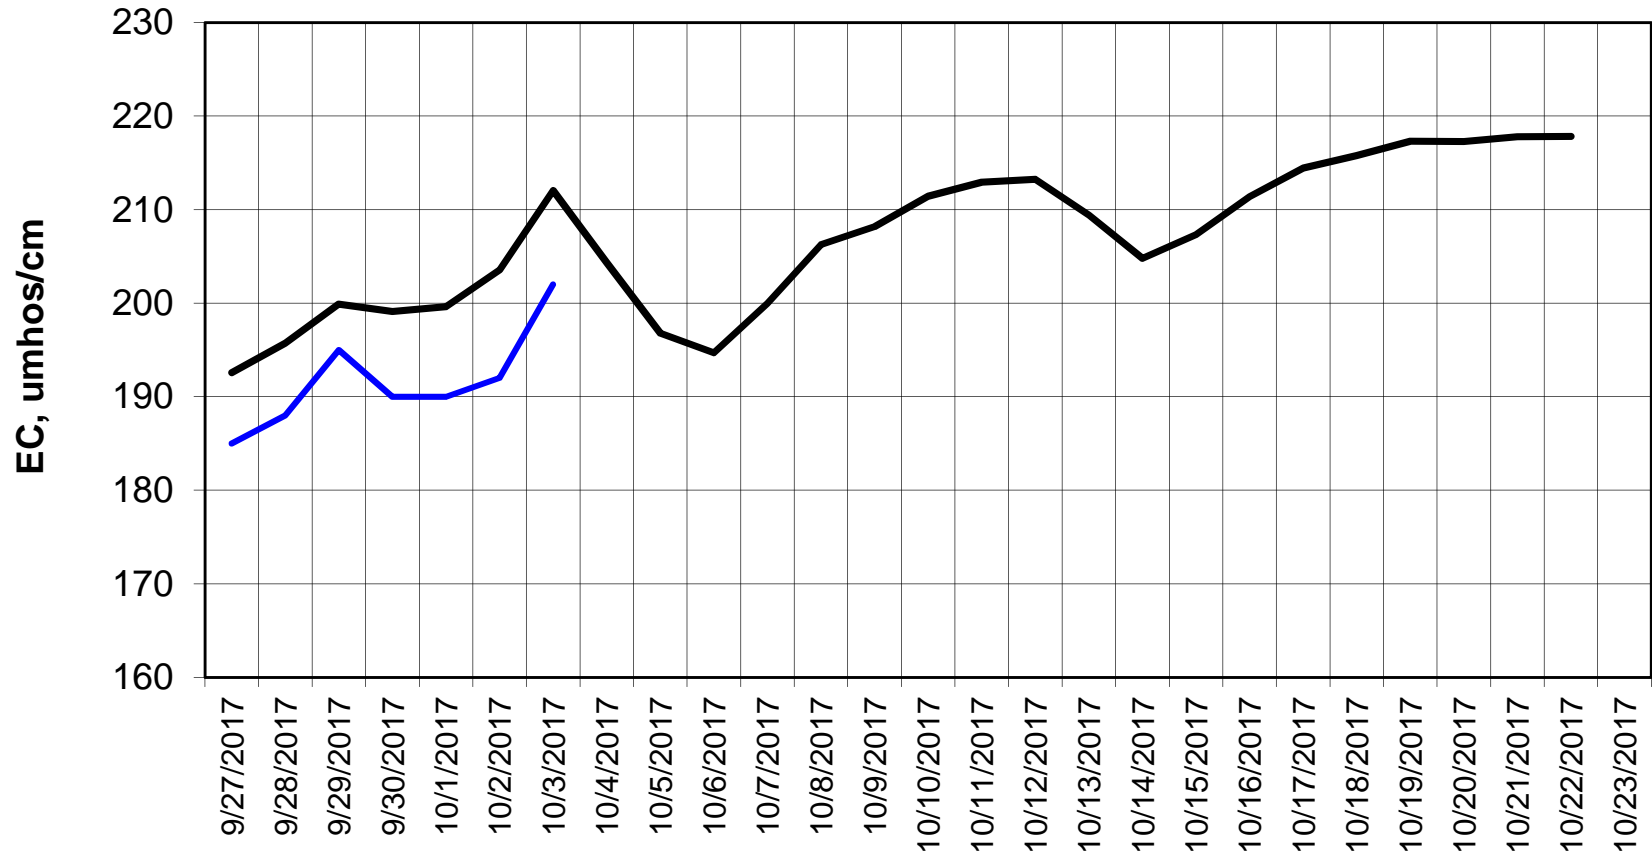

Forecasted Daily EC @ Holland Ct

Simulation Period 9/27/2017 thru 10/23/2017

Forecasted Daily EC @ Old River near Middle River

Forecasted Daily EC @ San Joaquin River at Brandt Bridge

— Hist EC — Base Case

Forecasted Daily EC @ Old River at Tracy Road

Forecasted Daily EC @ Jersey Point

Simulation Period 9/27/2017 thru 10/23/2017

Forecasted Daily EC @ Bethel

Simulation Period 9/27/2017 thru 10/23/2017