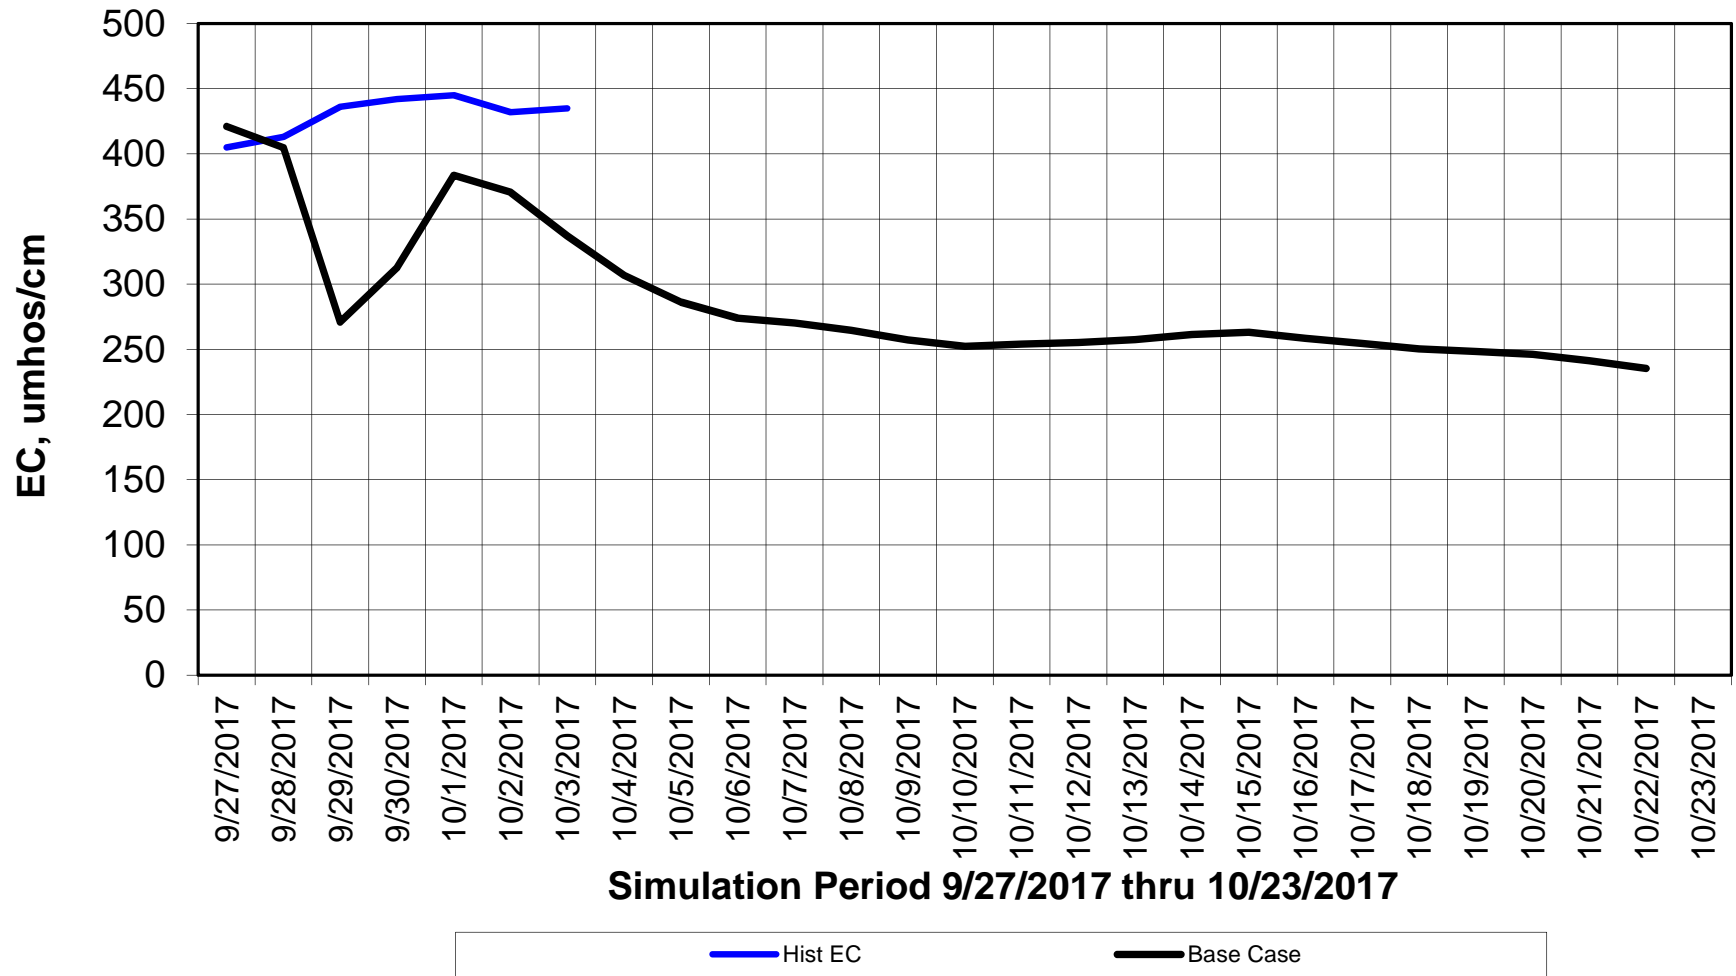

Forecasted Daily EC @ Holland Ct

Simulation Period 9/27/2017 thru 10/23/2017

Forecasted Daily EC @ Old River near Middle River

Forecasted Daily EC @ San Joaquin River at Brandt Bridge

— Hist EC — Base Case

Forecasted Daily EC @ Old River at Tracy Road

Forecasted Daily EC @ Jersey Point

Simulation Period 9/27/2017 thru 10/23/2017

Forecasted Daily EC @ Bethel

Simulation Period 9/27/2017 thru 10/23/2017