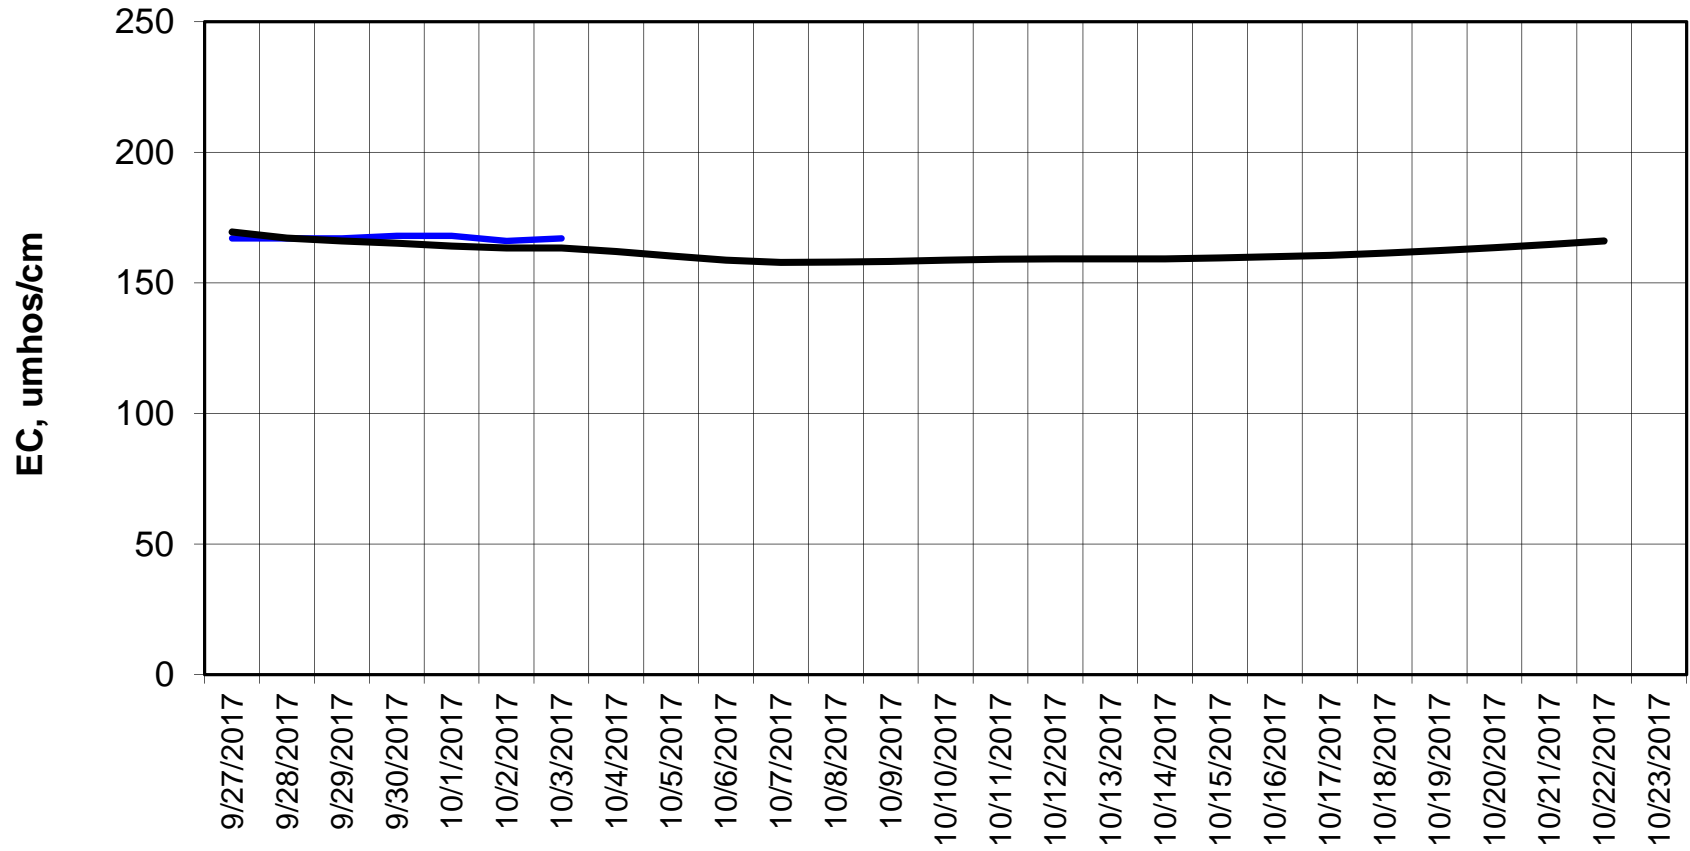

Forecasted Daily EC @ Holland Ct

Simulation Period 9/27/2017 thru 10/23/2017

Forecasted Daily EC @ Old River near Middle River

Forecasted Daily EC @ San Joaquin River at Brandt Bridge

— Hist EC — Base Case

Forecasted Daily EC @ Old River at Tracy Road

Forecasted Daily EC @ Jersey Point

Simulation Period 9/27/2017 thru 10/23/2017

Forecasted Daily EC @ Bethel

Simulation Period 9/27/2017 thru 10/23/2017