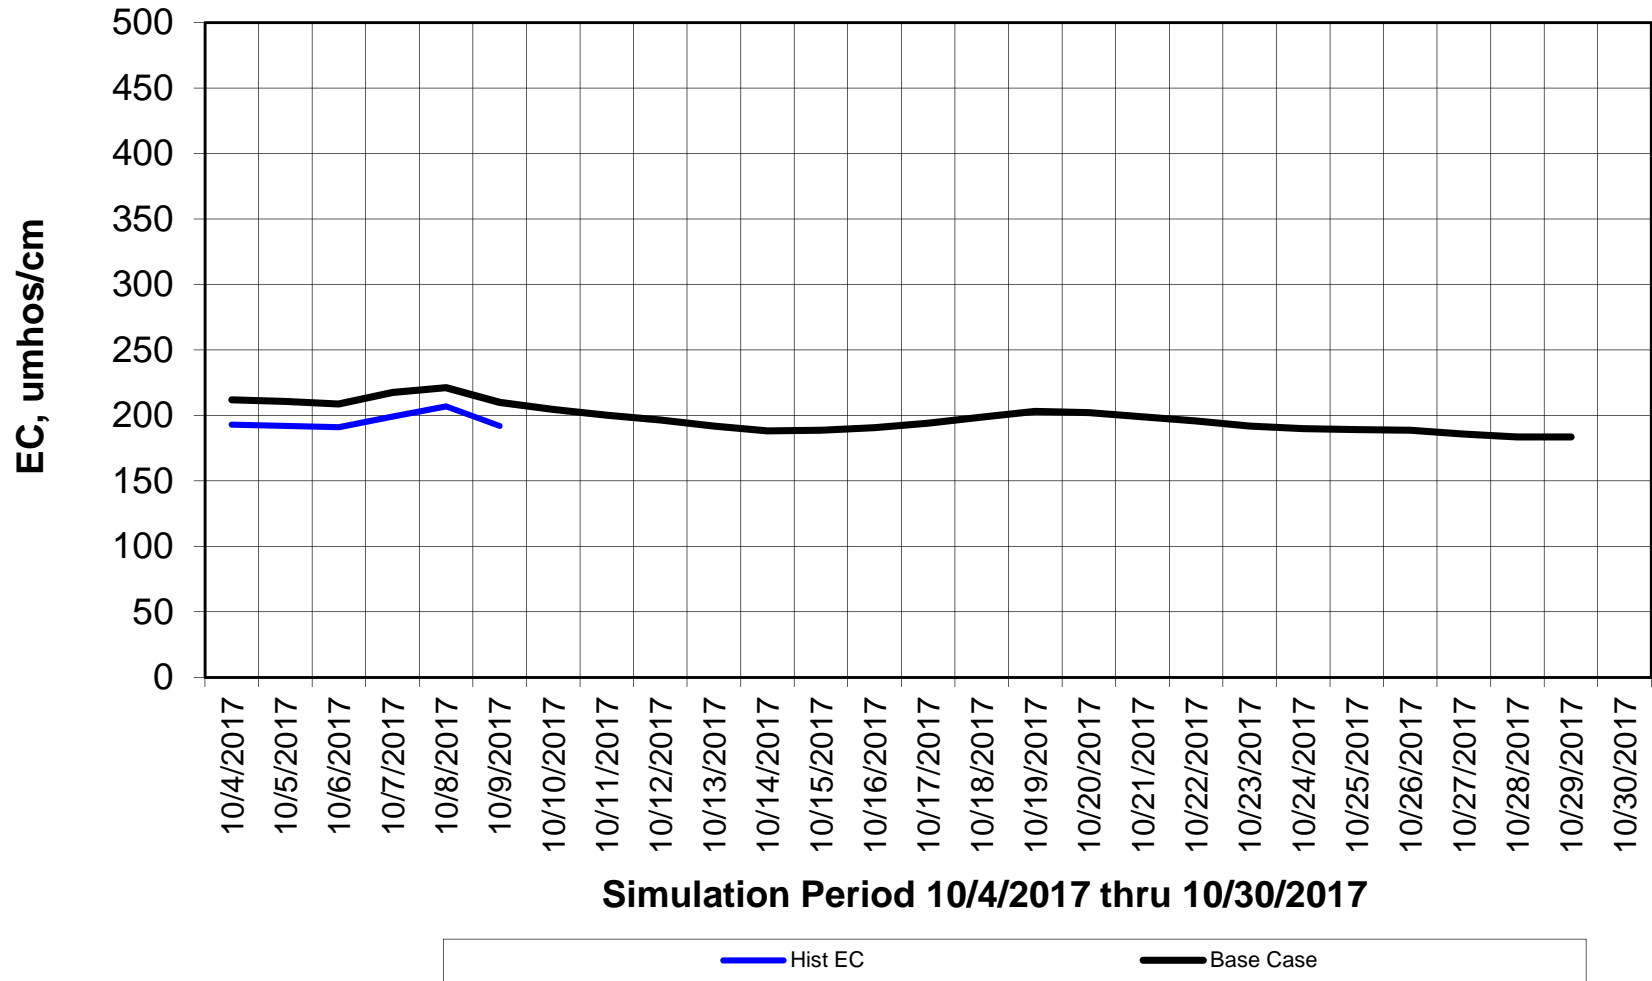

Forecasted Daily EC @ Jersey Point