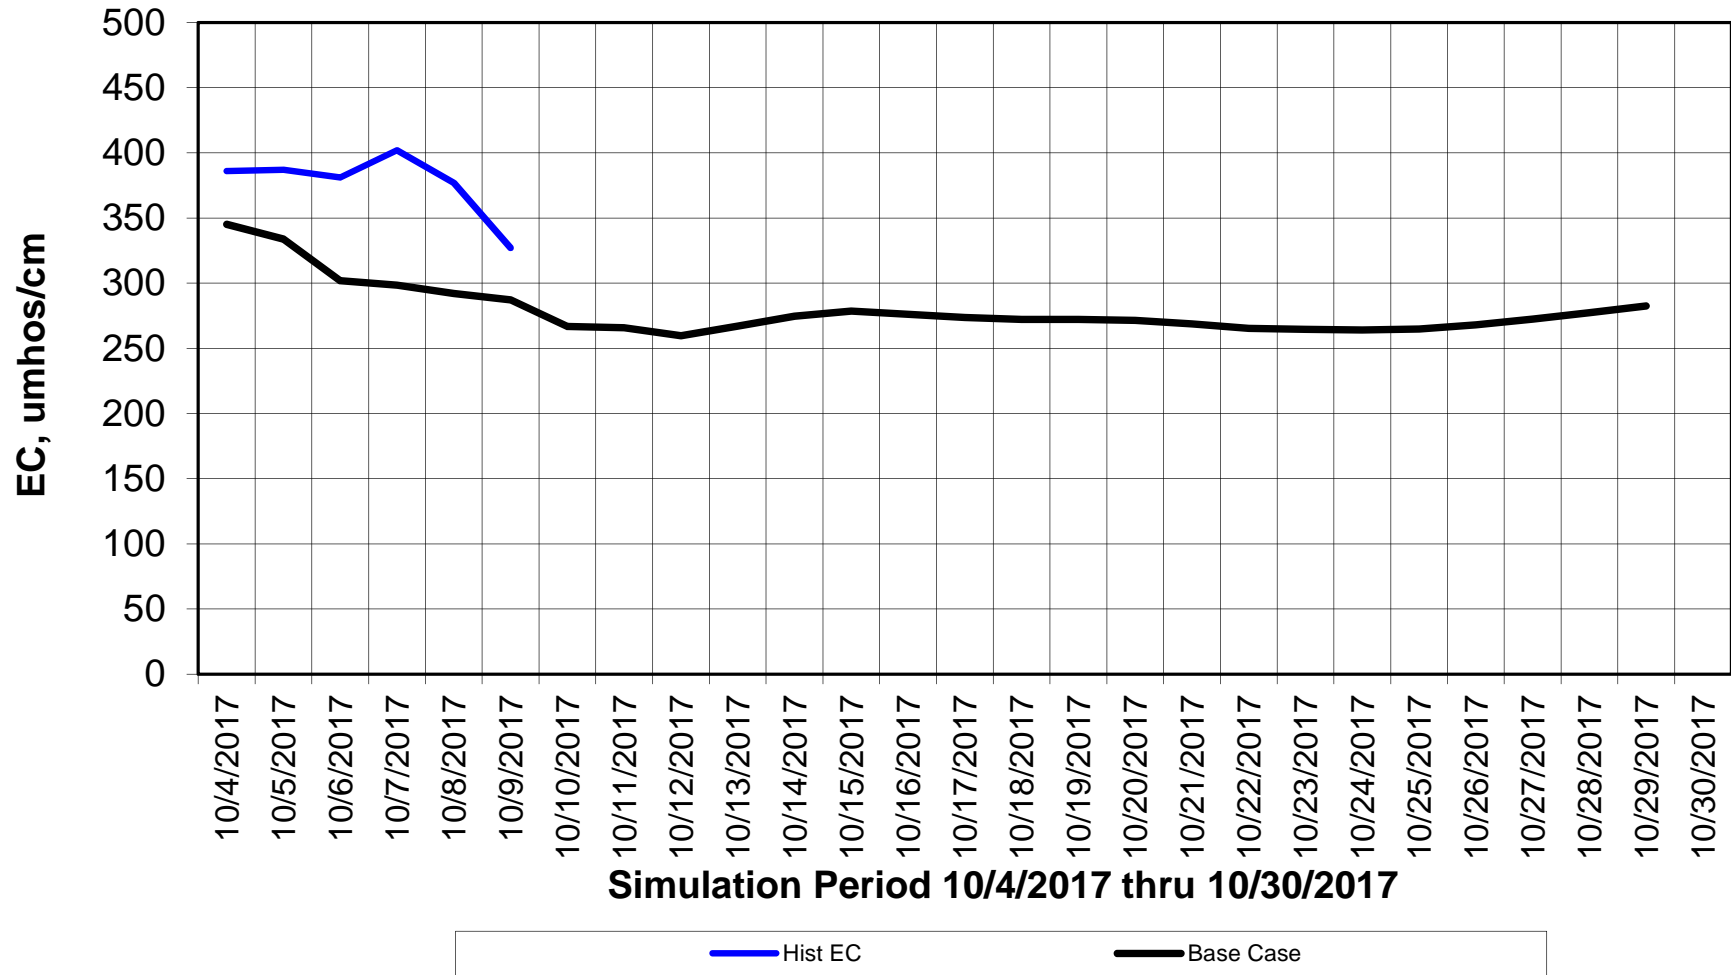

### Forecasted Daily EC @ Holland Ct

Simulation Period 10/4/2017 thru 10/30/2017

### Forecasted Daily EC @ Old River near Middle River

### Forecasted Daily EC @ Old River at Tracy Road