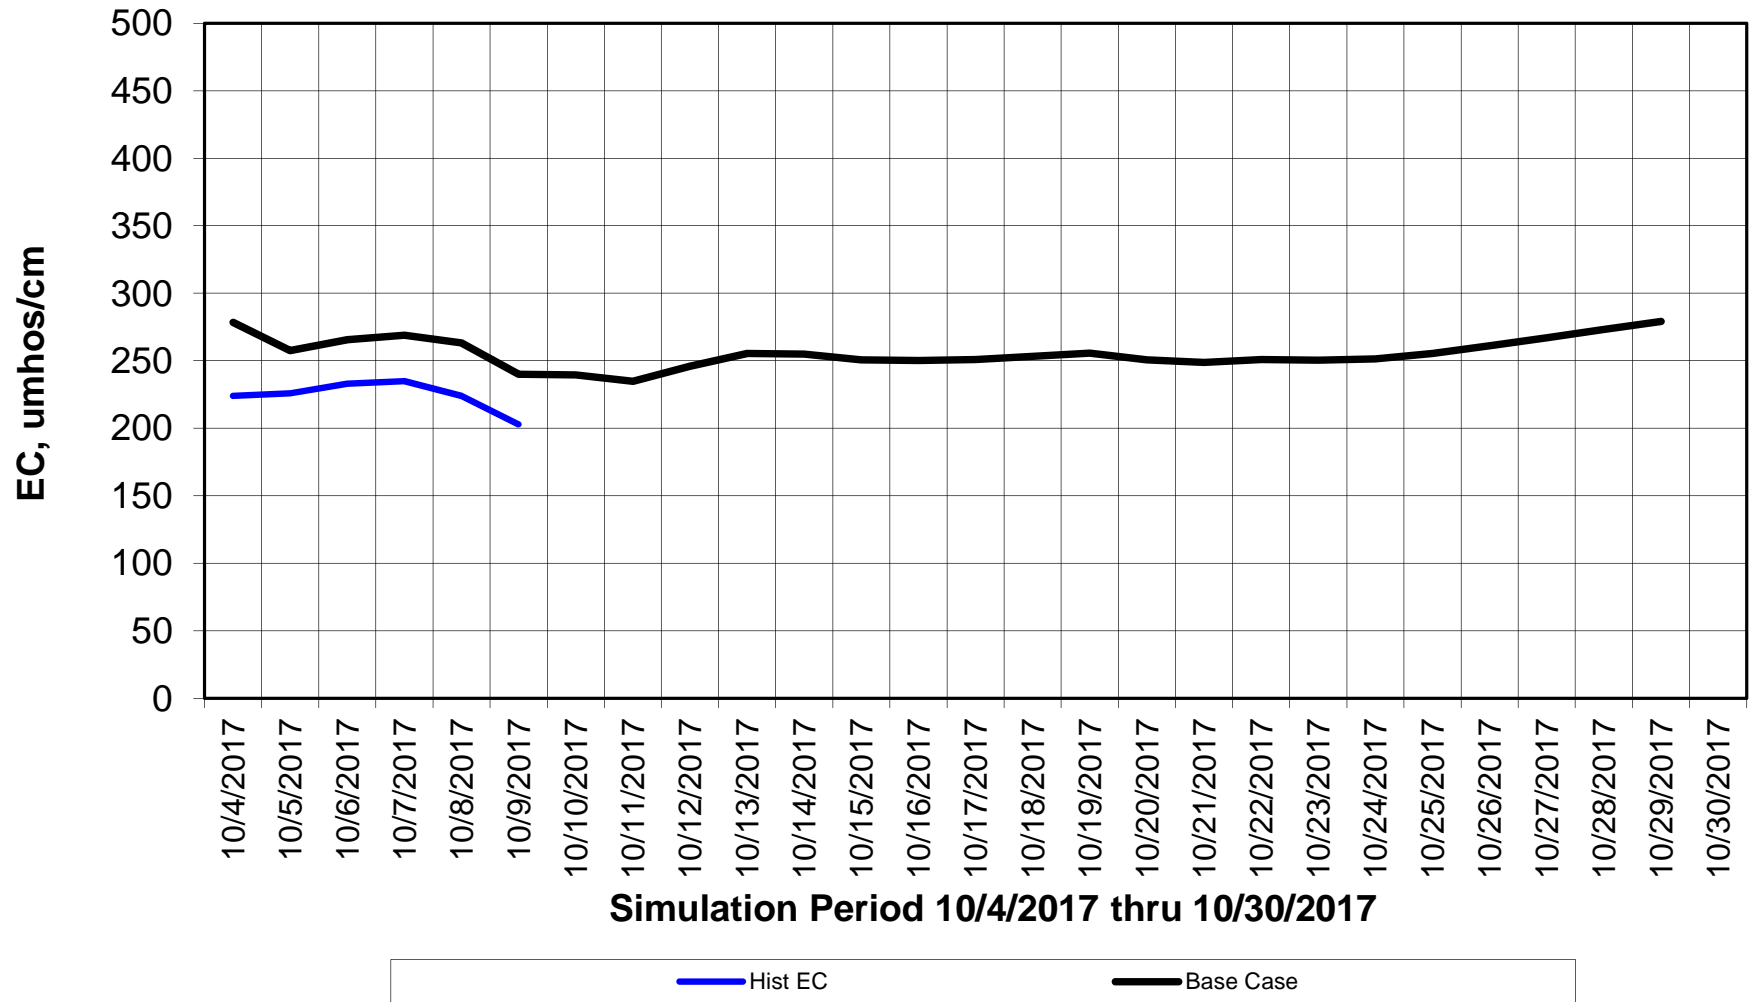

### Forecasted Daily EC @ Holland Ct

Simulation Period 10/4/2017 thru 10/30/2017

### Forecasted Daily EC @ Old River near Middle River