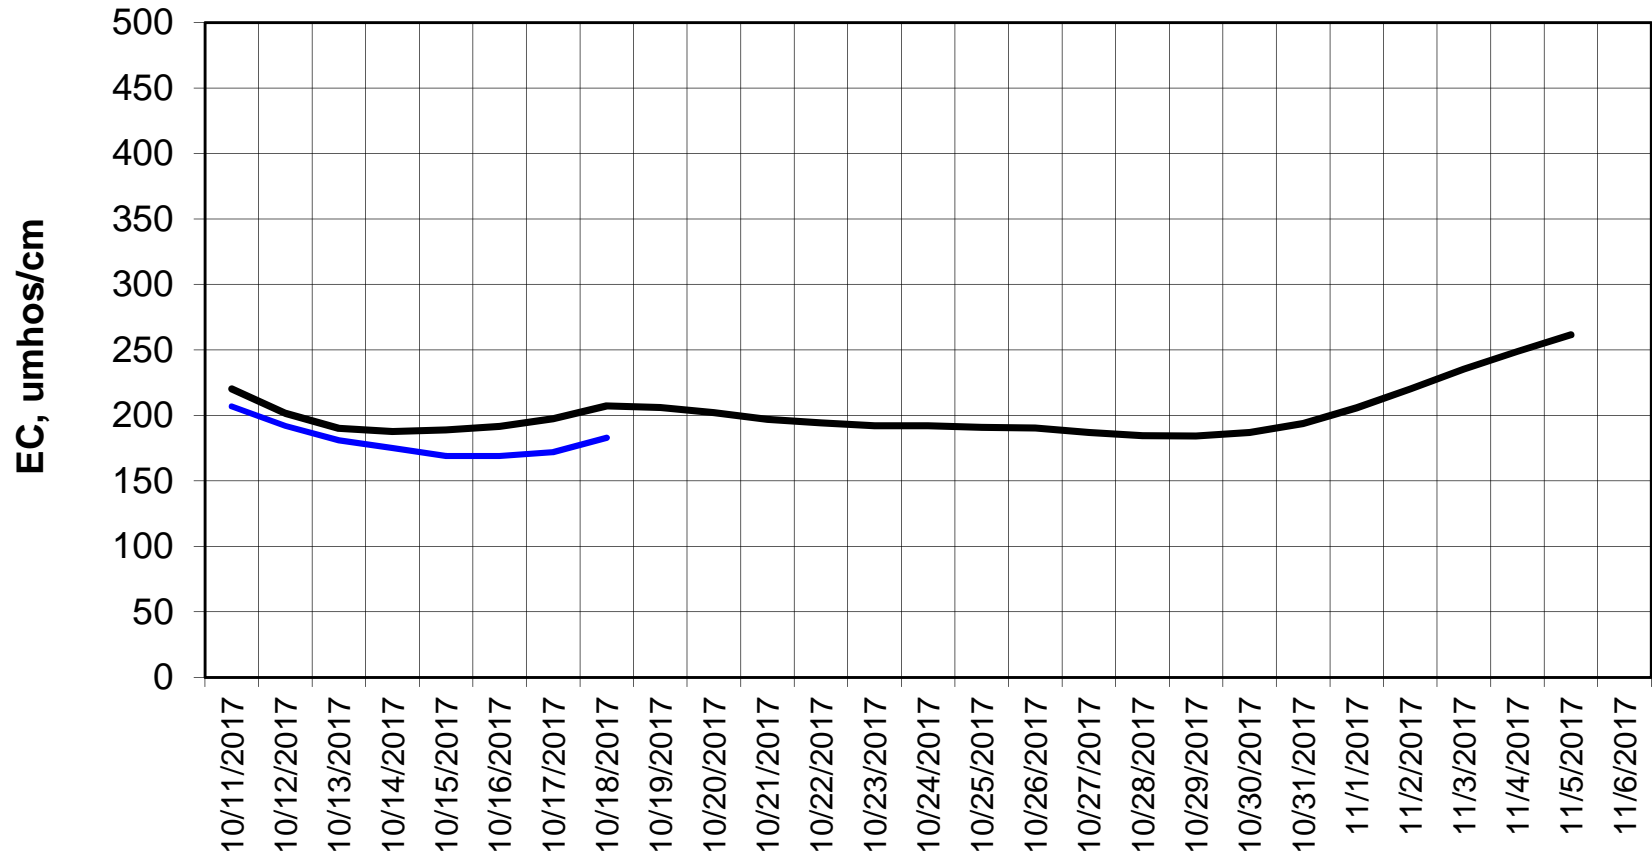

Forecasted Daily EC @ Holland Ct

Simulation Period 10/11/2017 thru 11/6/2017

Forecasted Daily EC @ Old River near Middle River

Forecasted Daily EC @ San Joaquin River at Brandt Bridge

Forecasted Daily EC @ Old River at Tracy Road

Forecasted Daily EC @ Jersey Point

Simulation Period 10/11/2017 thru 11/6/2017

Forecasted Daily EC @ Bethel

Simulation Period 10/11/2017 thru 11/6/2017