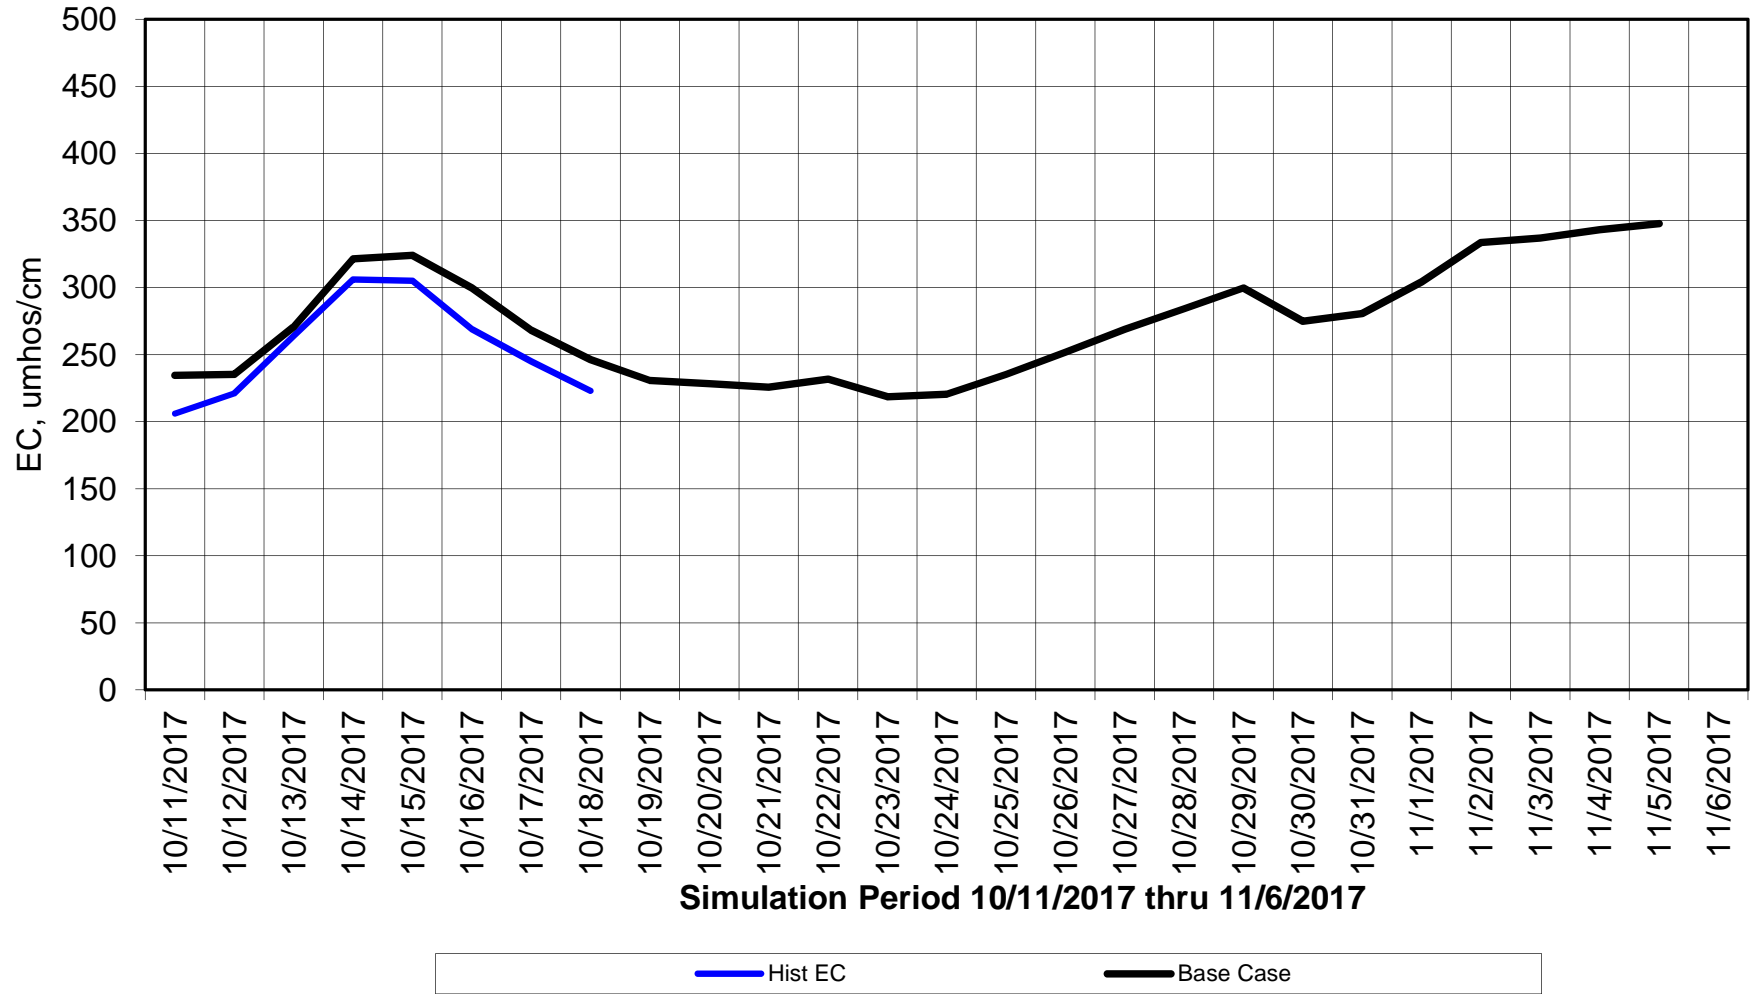

Forecasted Daily EC @ Holland Ct

Simulation Period 10/11/2017 thru 11/6/2017

Forecasted Daily EC @ Old River near Middle River

Forecasted Daily EC @ San Joaquin River at Brandt Bridge

Forecasted Daily EC @ Old River at Tracy Road

Forecasted Daily EC @ Jersey Point

Simulation Period 10/11/2017 thru 11/6/2017

Forecasted Daily EC @ Bethel

Simulation Period 10/11/2017 thru 11/6/2017