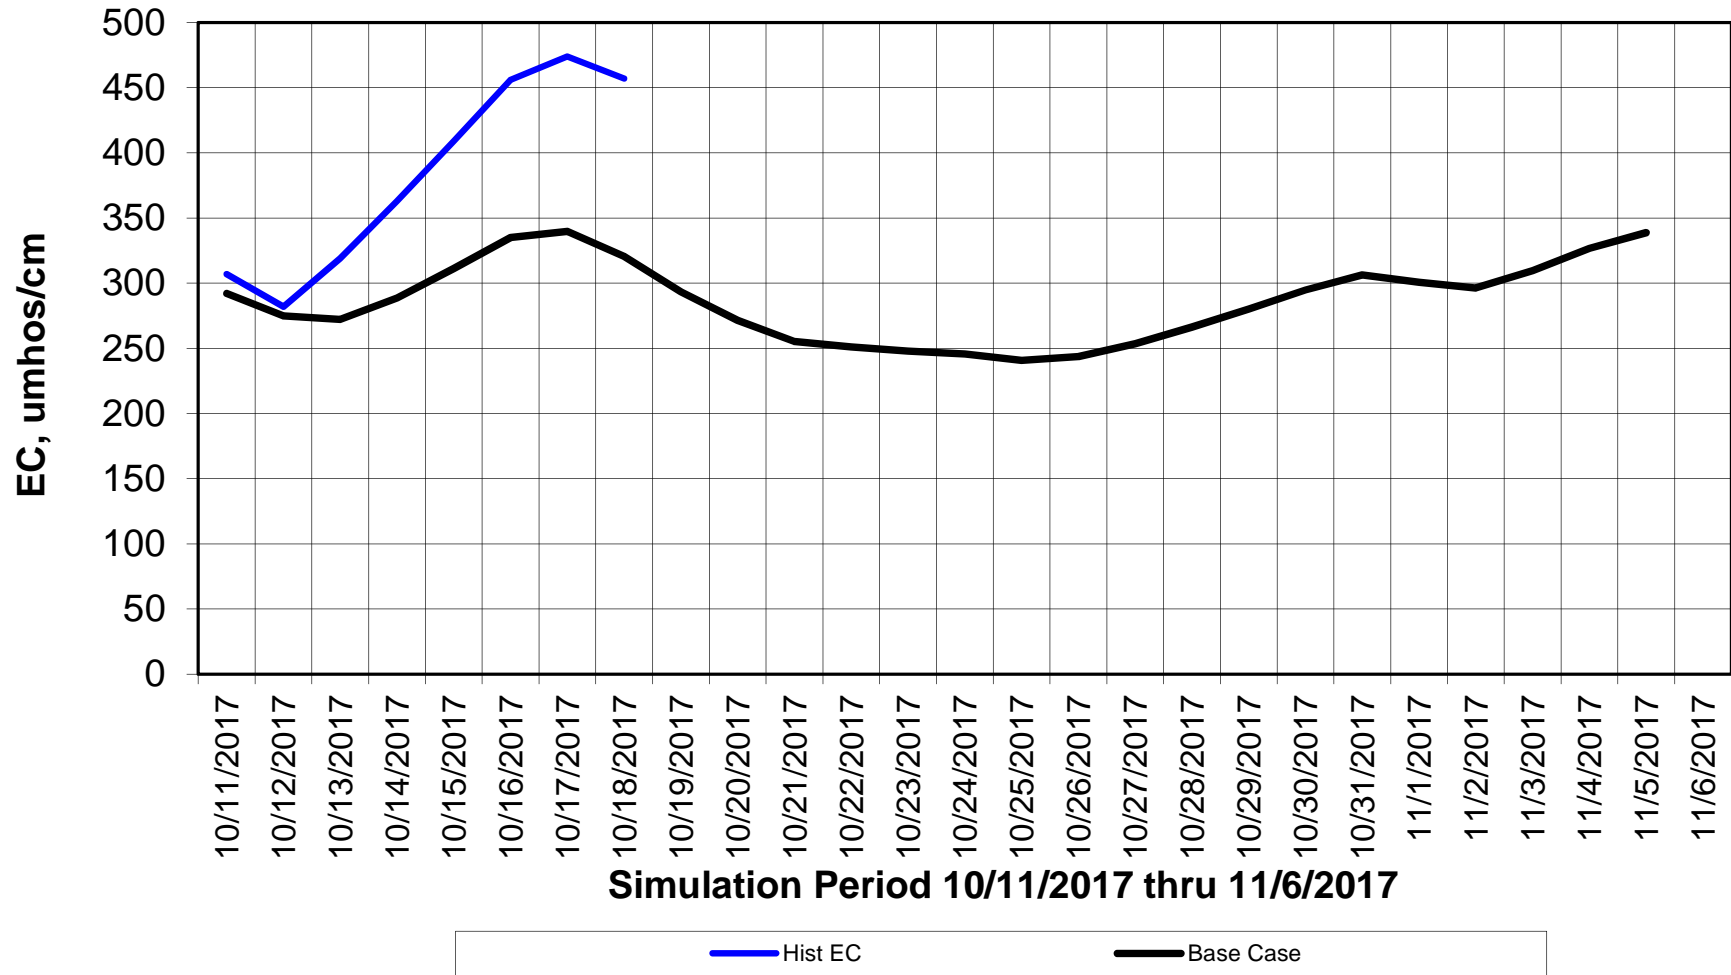

Forecasted Daily EC @ Holland Ct

Simulation Period 10/11/2017 thru 11/6/2017

Forecasted Daily EC @ Old River near Middle River

Forecasted Daily EC @ San Joaquin River at Brandt Bridge

Forecasted Daily EC @ Old River at Tracy Road

Forecasted Daily EC @ Jersey Point

Simulation Period 10/11/2017 thru 11/6/2017

Forecasted Daily EC @ Bethel

Simulation Period 10/11/2017 thru 11/6/2017