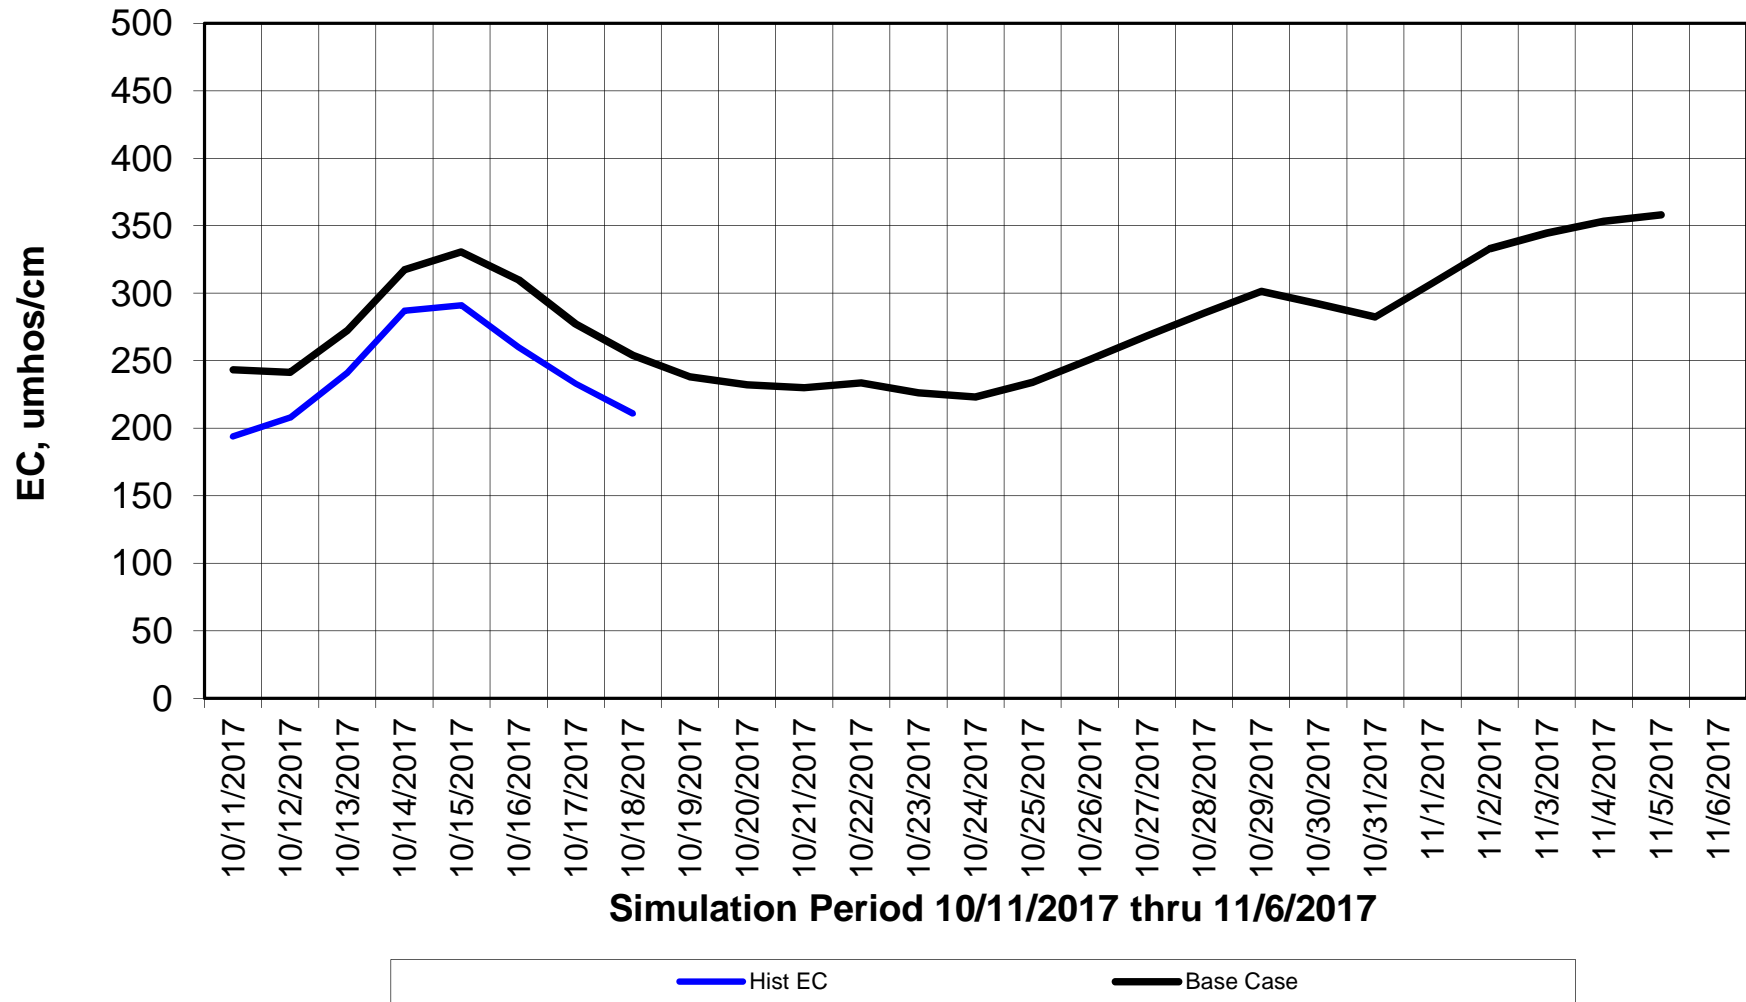

Forecasted Daily EC @ Holland Ct

Simulation Period 10/11/2017 thru 11/6/2017

Forecasted Daily EC @ Old River near Middle River

Forecasted Daily EC @ San Joaquin River at Brandt Bridge

Forecasted Daily EC @ Old River at Tracy Road

Forecasted Daily EC @ Jersey Point

Simulation Period 10/11/2017 thru 11/6/2017

Forecasted Daily EC @ Bethel

Simulation Period 10/11/2017 thru 11/6/2017