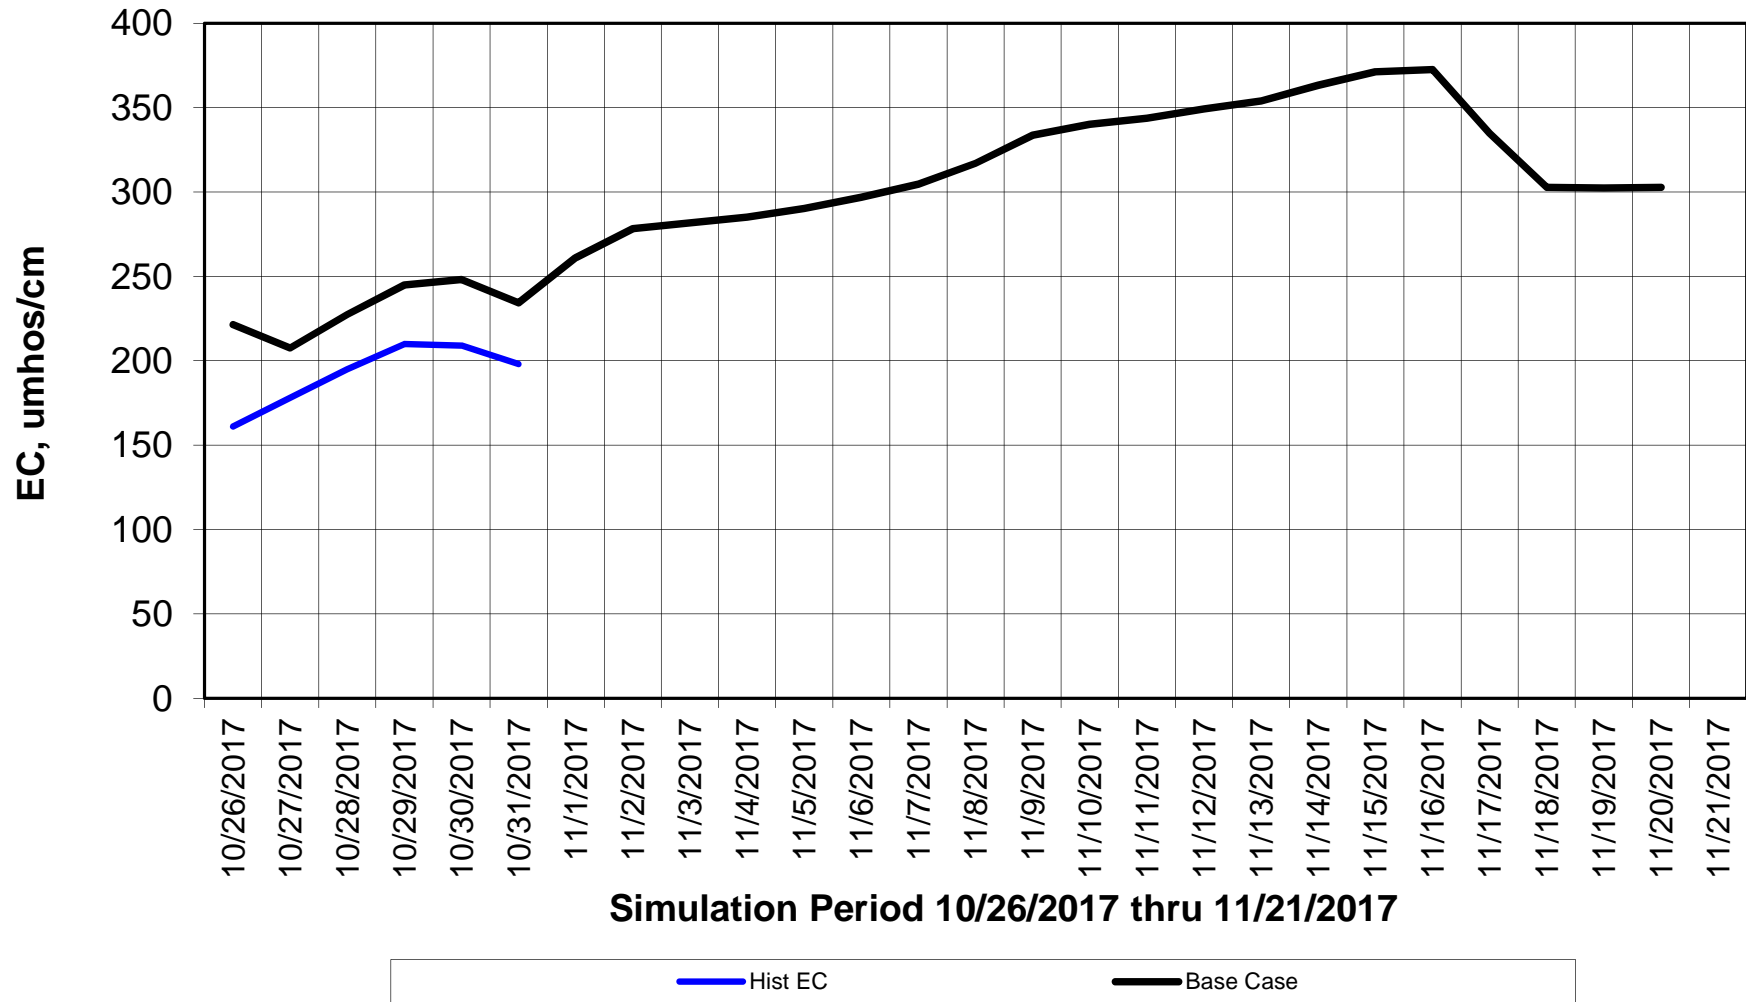

Forecasted Daily EC @ Holland Ct

Simulation Period 10/26/2017 thru 11/21/2017

Forecasted Daily EC @ Old River near Middle River

Forecasted Daily EC @ San Joaquin River at Brandt Bridge

— Hist EC — Base Case

Forecasted Daily EC @ Old River at Tracy Road

Forecasted Daily EC @ Jersey Point

Simulation Period 10/26/2017 thru 11/21/2017

Forecasted Daily EC @ Bethel

Simulation Period 10/26/2017 thru 11/21/2017