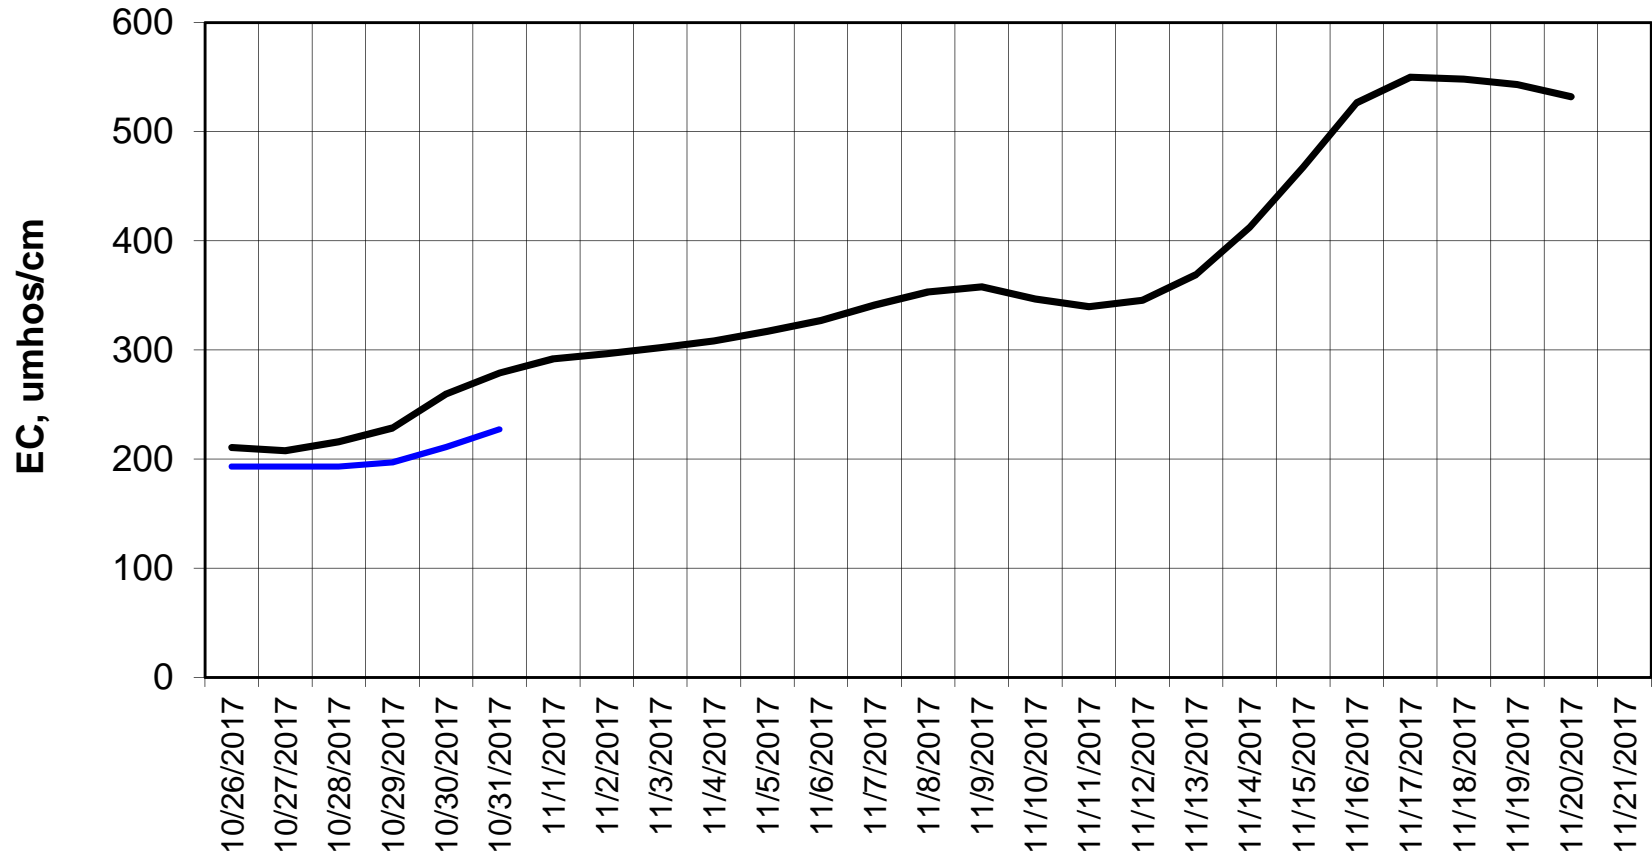

Forecasted Daily EC @ Holland Ct

Simulation Period 10/26/2017 thru 11/21/2017

Forecasted Daily EC @ Old River near Middle River

Forecasted Daily EC @ San Joaquin River at Brandt Bridge

— Hist EC — Base Case

Forecasted Daily EC @ Old River at Tracy Road

Forecasted Daily EC @ Jersey Point

Simulation Period 10/26/2017 thru 11/21/2017

Forecasted Daily EC @ Bethel

Simulation Period 10/26/2017 thru 11/21/2017