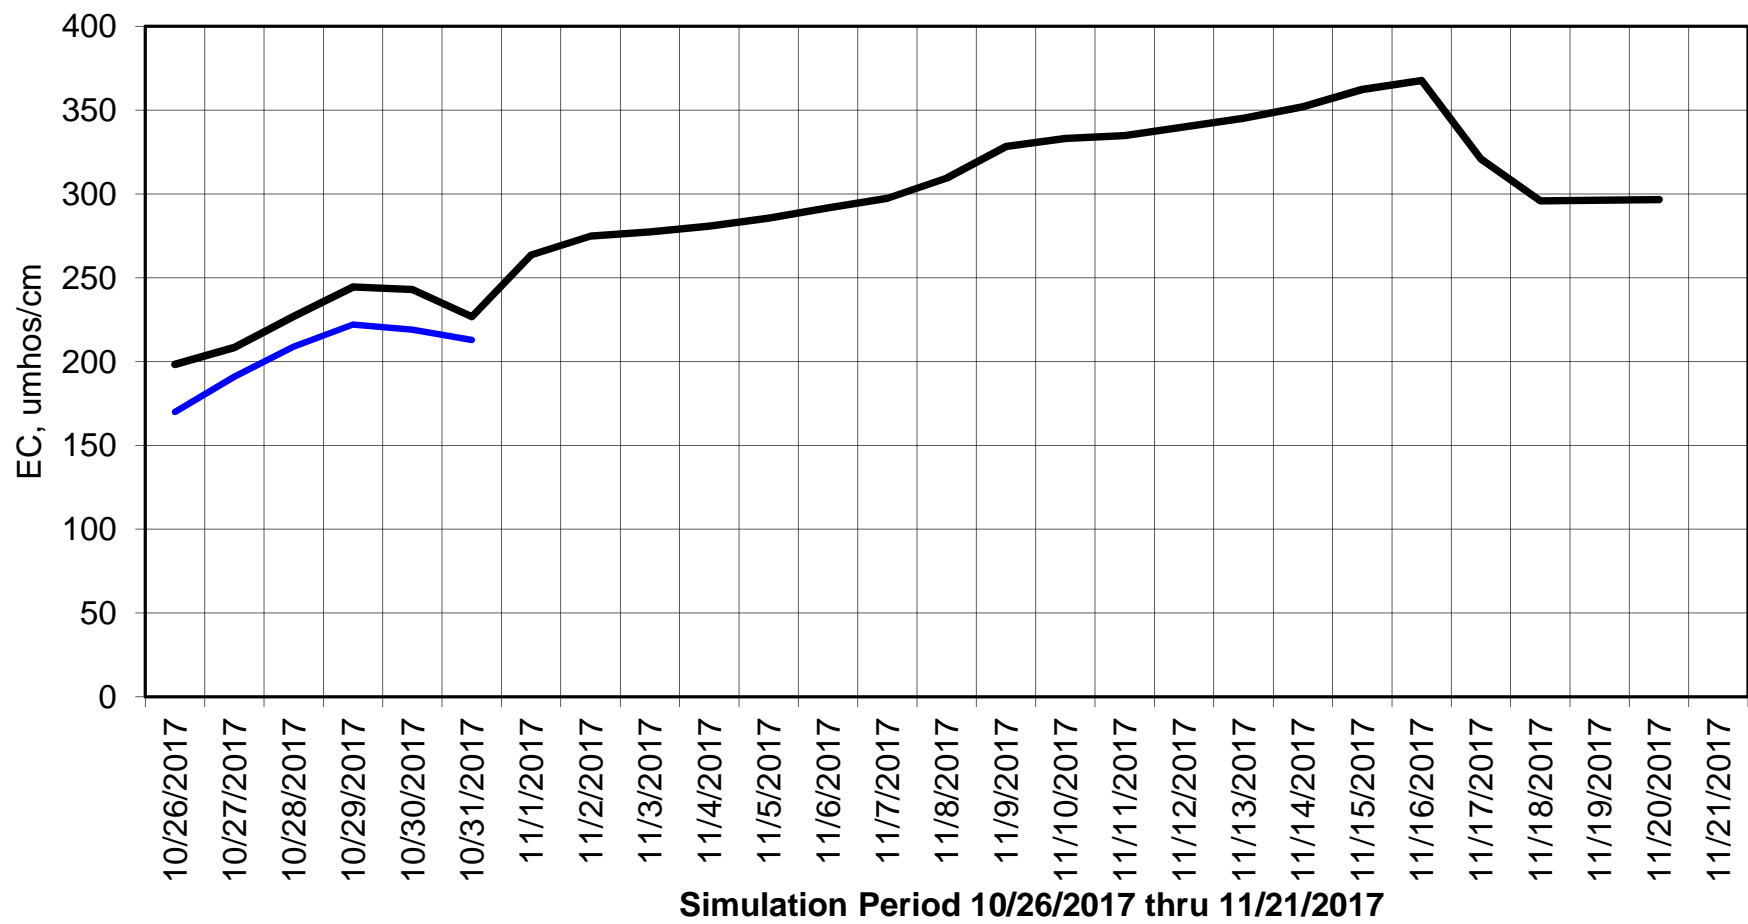

Forecasted Daily EC @ Holland Ct

Simulation Period 10/26/2017 thru 11/21/2017

Forecasted Daily EC @ Old River near Middle River

Forecasted Daily EC @ San Joaquin River at Brandt Bridge

— Hist EC — Base Case

Forecasted Daily EC @ Old River at Tracy Road

Forecasted Daily EC @ Jersey Point

Simulation Period 10/26/2017 thru 11/21/2017

Forecasted Daily EC @ Bethel

Simulation Period 10/26/2017 thru 11/21/2017