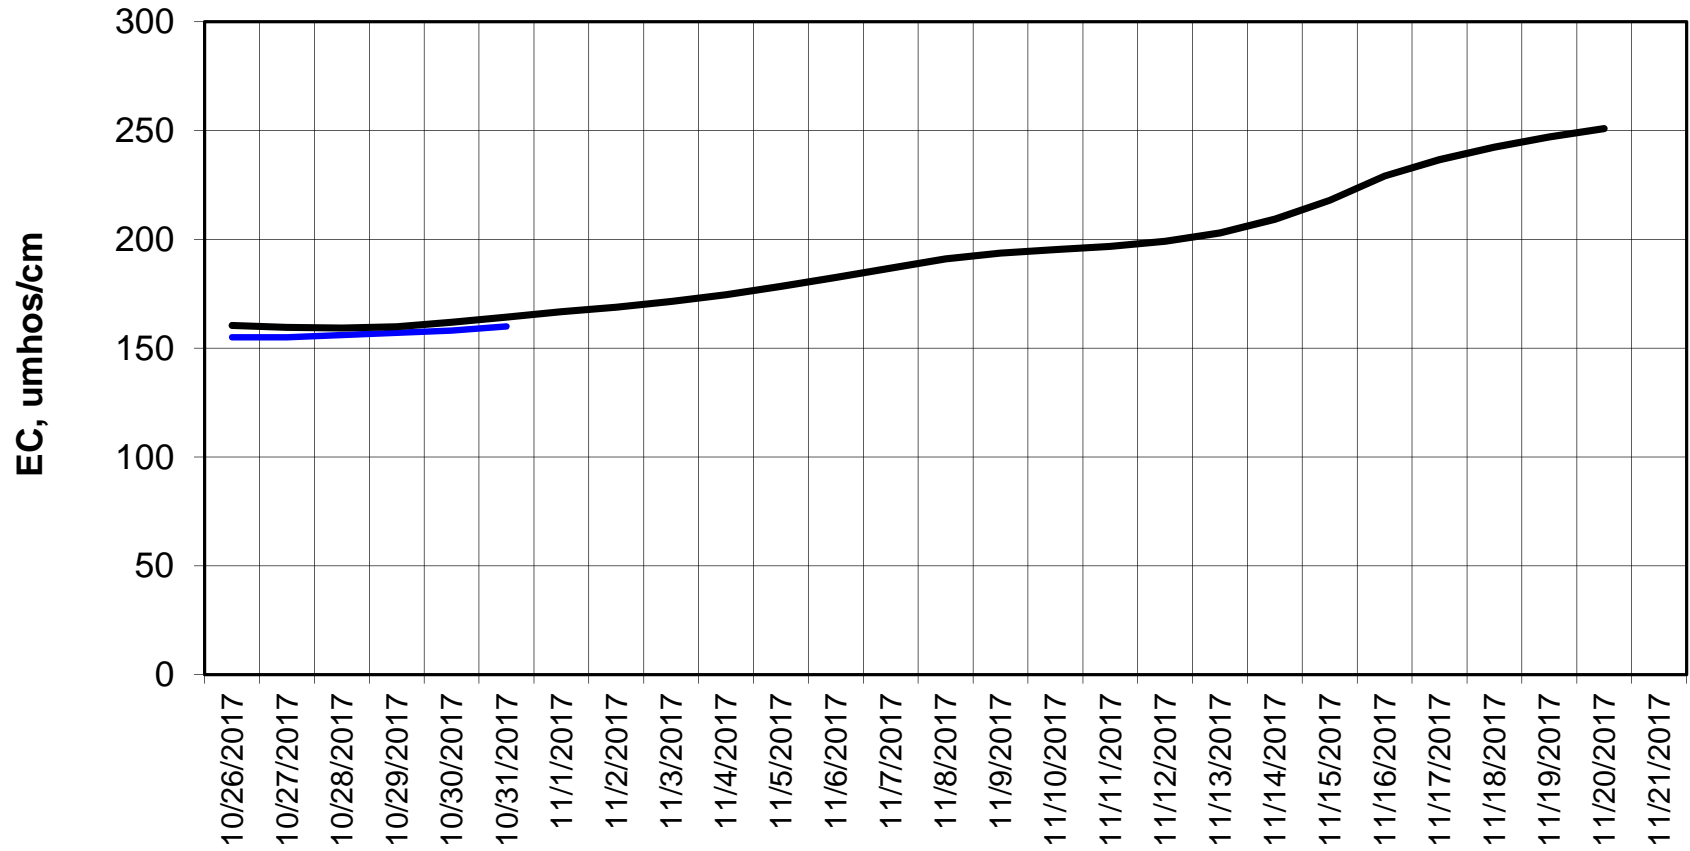

Forecasted Daily EC @ Holland Ct

Simulation Period 10/26/2017 thru 11/21/2017

Forecasted Daily EC @ Old River near Middle River

Forecasted Daily EC @ San Joaquin River at Brandt Bridge

— Hist EC — Base Case

Forecasted Daily EC @ Old River at Tracy Road

Forecasted Daily EC @ Jersey Point

Simulation Period 10/26/2017 thru 11/21/2017

Forecasted Daily EC @ Bethel

Simulation Period 10/26/2017 thru 11/21/2017