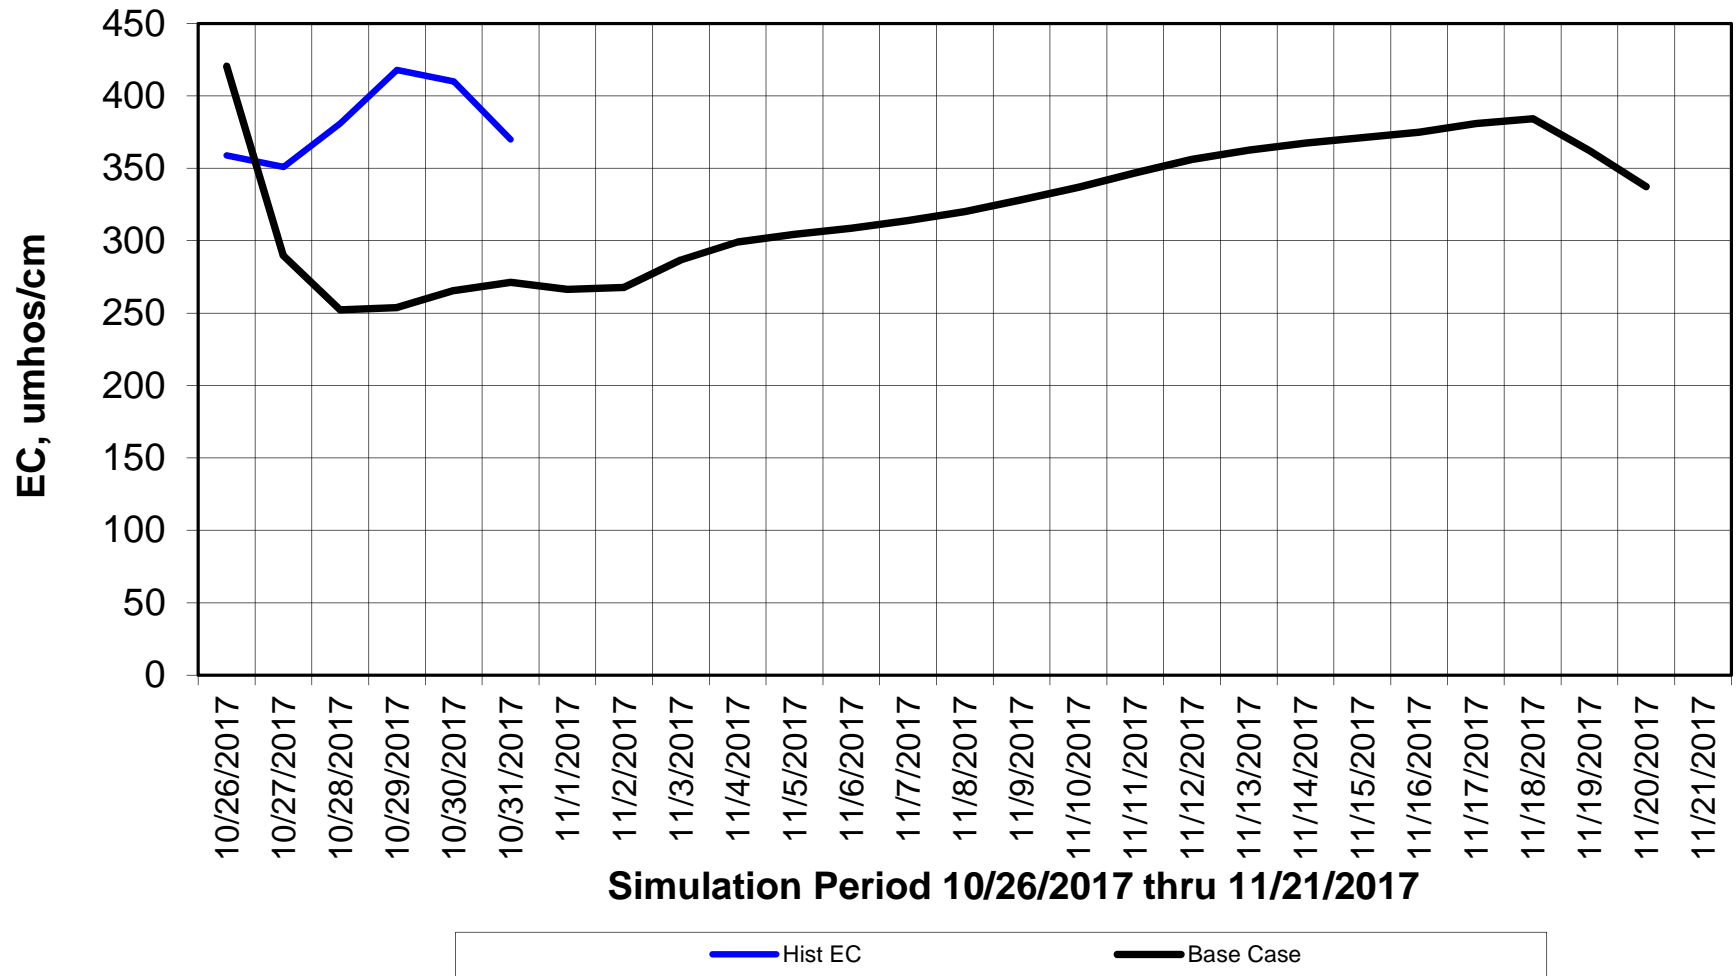

Forecasted Daily EC @ Holland Ct

Simulation Period 10/26/2017 thru 11/21/2017

Forecasted Daily EC @ Old River near Middle River

Forecasted Daily EC @ San Joaquin River at Brandt Bridge

— Hist EC — Base Case

Forecasted Daily EC @ Old River at Tracy Road

Forecasted Daily EC @ Jersey Point

Simulation Period 10/26/2017 thru 11/21/2017

Forecasted Daily EC @ Bethel

Simulation Period 10/26/2017 thru 11/21/2017