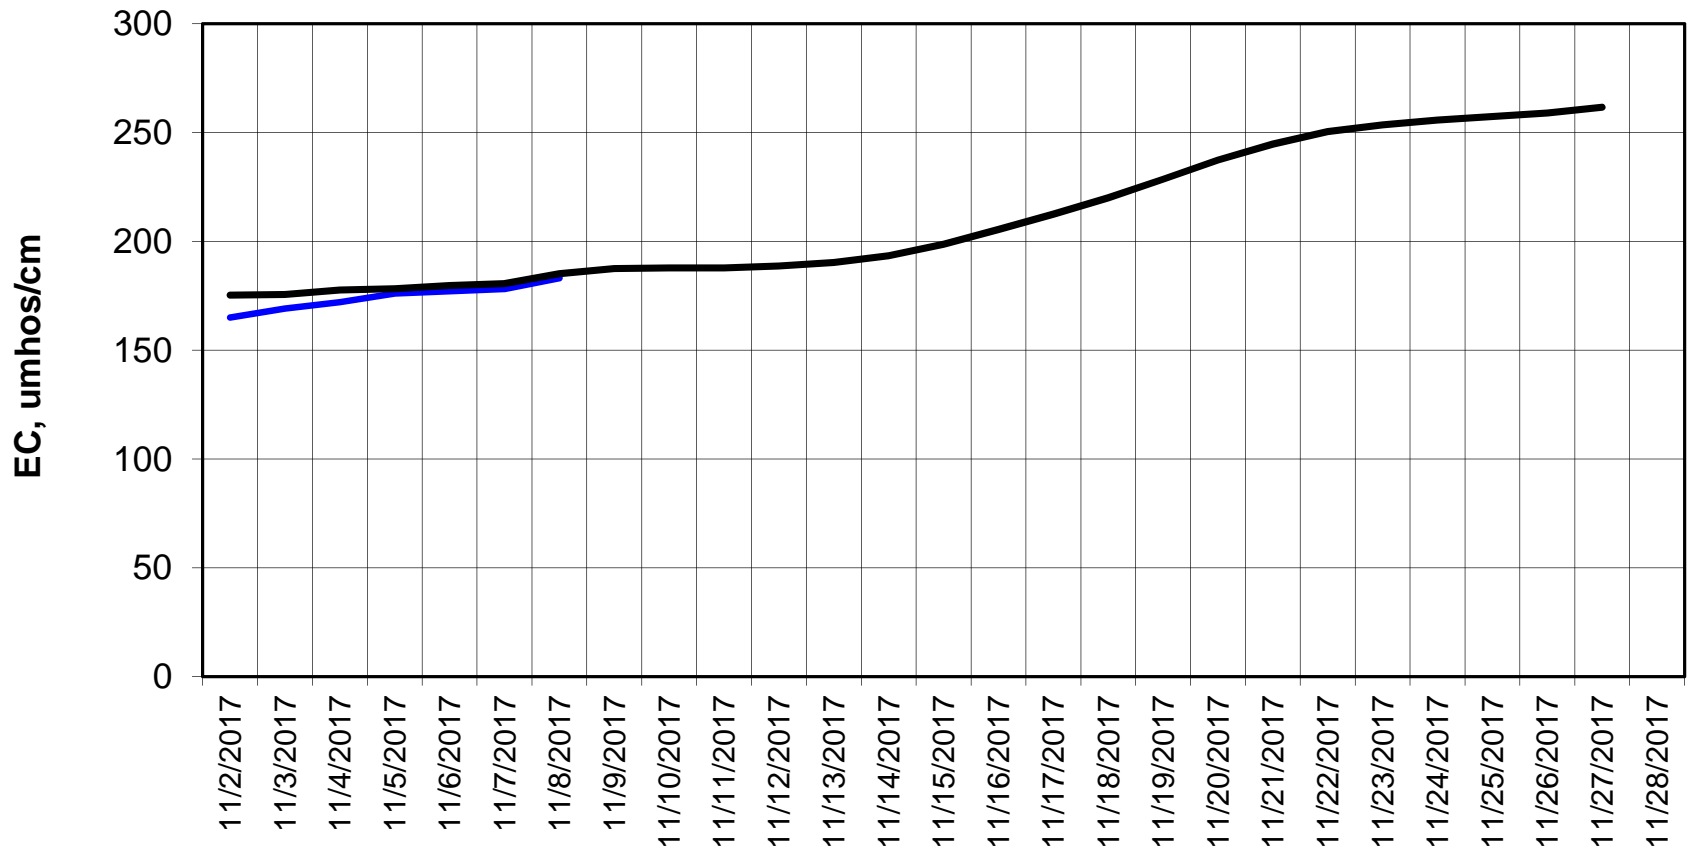

Forecasted Daily EC @ Old River at Tracy Road

Forecasted Daily EC @ Jersey Point

Simulation Period 11/2/2017 thru 11/28/2017

Forecasted Daily EC @ Bethel

Simulation Period 11/2/2017 thru 11/28/2017