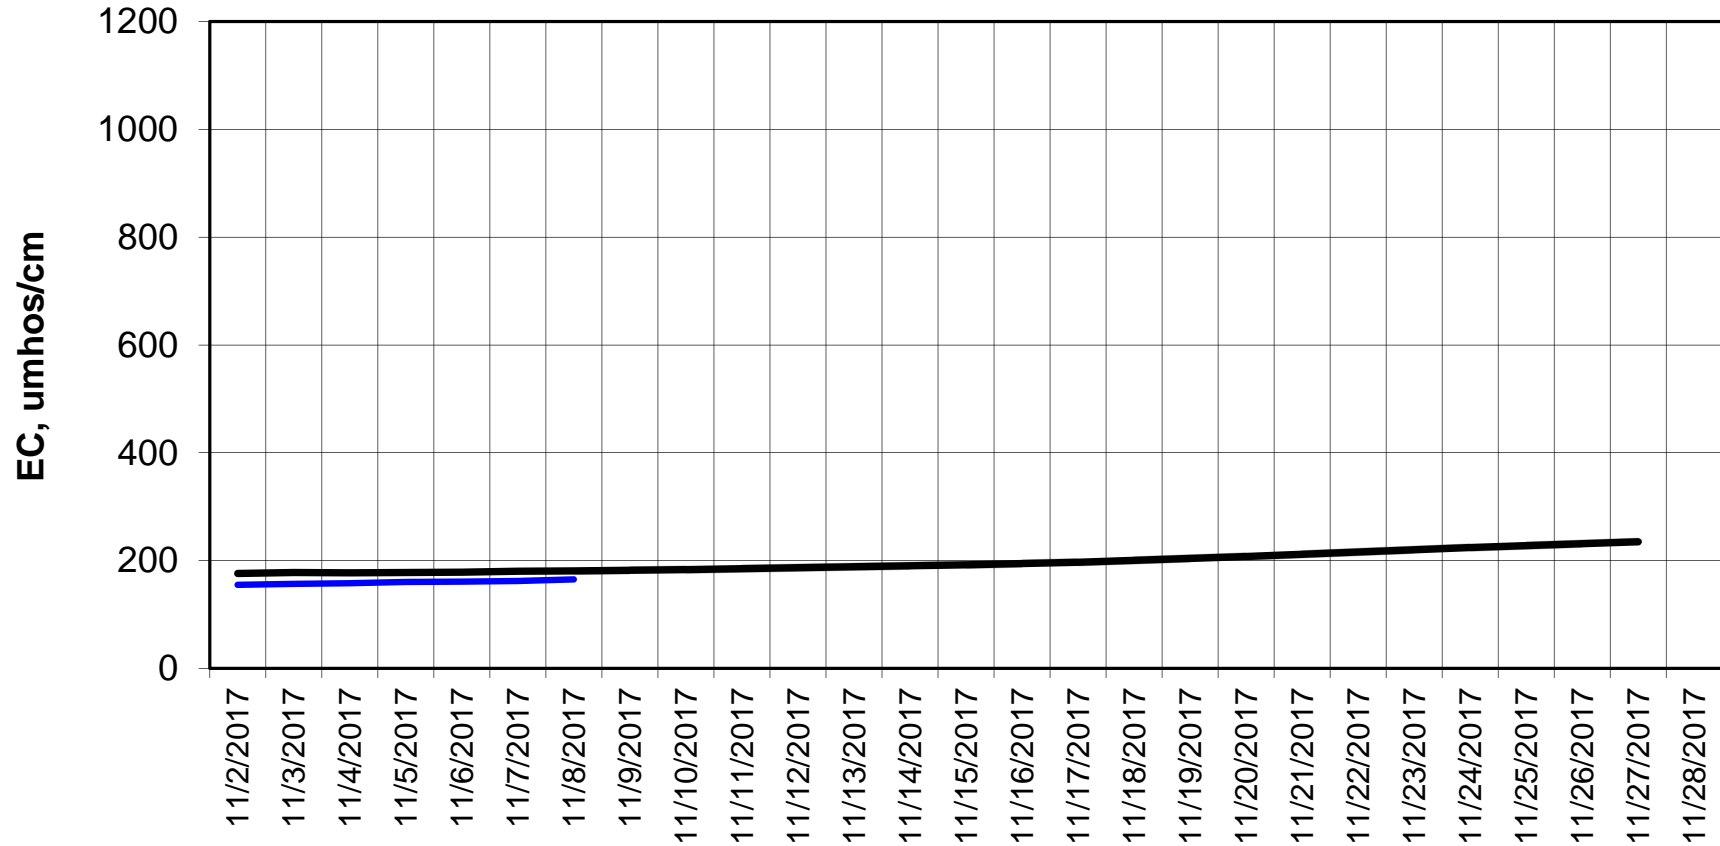

Forecasted Daily EC @ Holland Ct

Simulation Period 11/2/2017 thru 11/28/2017

Forecasted Daily EC @ Old River near Middle River

Forecasted Daily EC @ San Joaquin River at Brandt Bridge

— Hist EC — Base Case

Forecasted Daily EC @ Old River at Tracy Road

Forecasted Daily EC @ Jersey Point

Simulation Period 11/2/2017 thru 11/28/2017

Forecasted Daily EC @ Bethel

Simulation Period 11/2/2017 thru 11/28/2017