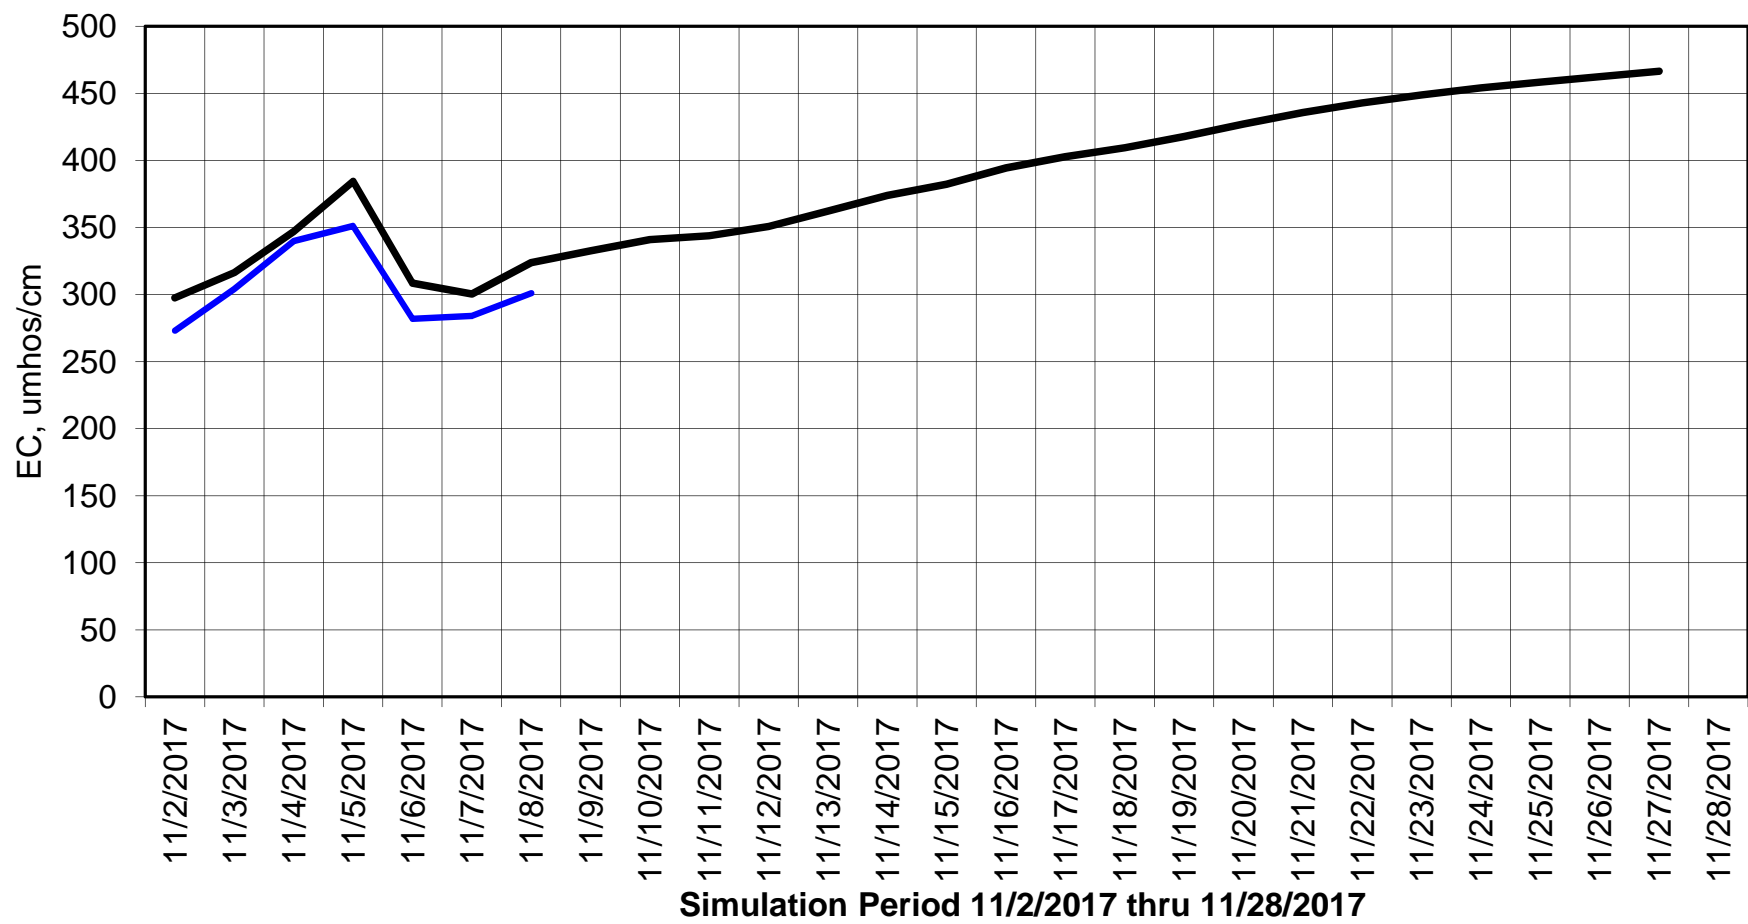

Forecasted Daily EC @ Holland Ct

Simulation Period 11/2/2017 thru 11/28/2017

Forecasted Daily EC @ Old River near Middle River

Forecasted Daily EC @ San Joaquin River at Brandt Bridge

— Hist EC — Base Case

Forecasted Daily EC @ Old River at Tracy Road

Forecasted Daily EC @ Jersey Point

Simulation Period 11/2/2017 thru 11/28/2017

Forecasted Daily EC @ Bethel

Simulation Period 11/2/2017 thru 11/28/2017