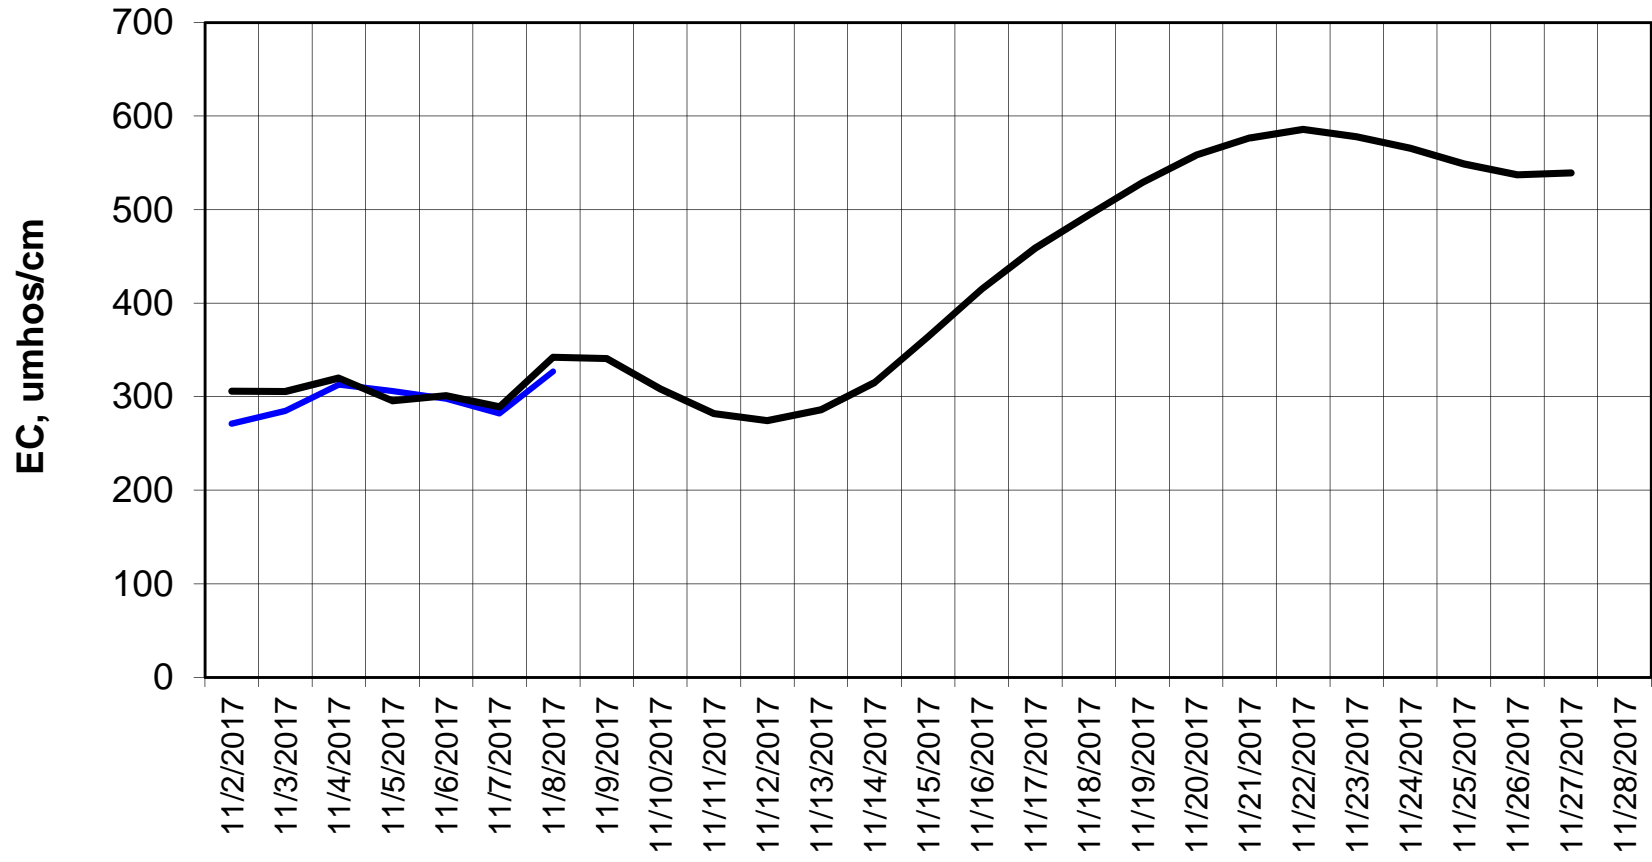

Forecasted Daily EC @ Holland Ct

Simulation Period 11/2/2017 thru 11/28/2017

Forecasted Daily EC @ Old River near Middle River

Forecasted Daily EC @ San Joaquin River at Brandt Bridge

— Hist EC — Base Case

Forecasted Daily EC @ Old River at Tracy Road

Forecasted Daily EC @ Jersey Point

Simulation Period 11/2/2017 thru 11/28/2017

Forecasted Daily EC @ Bethel

Simulation Period 11/2/2017 thru 11/28/2017