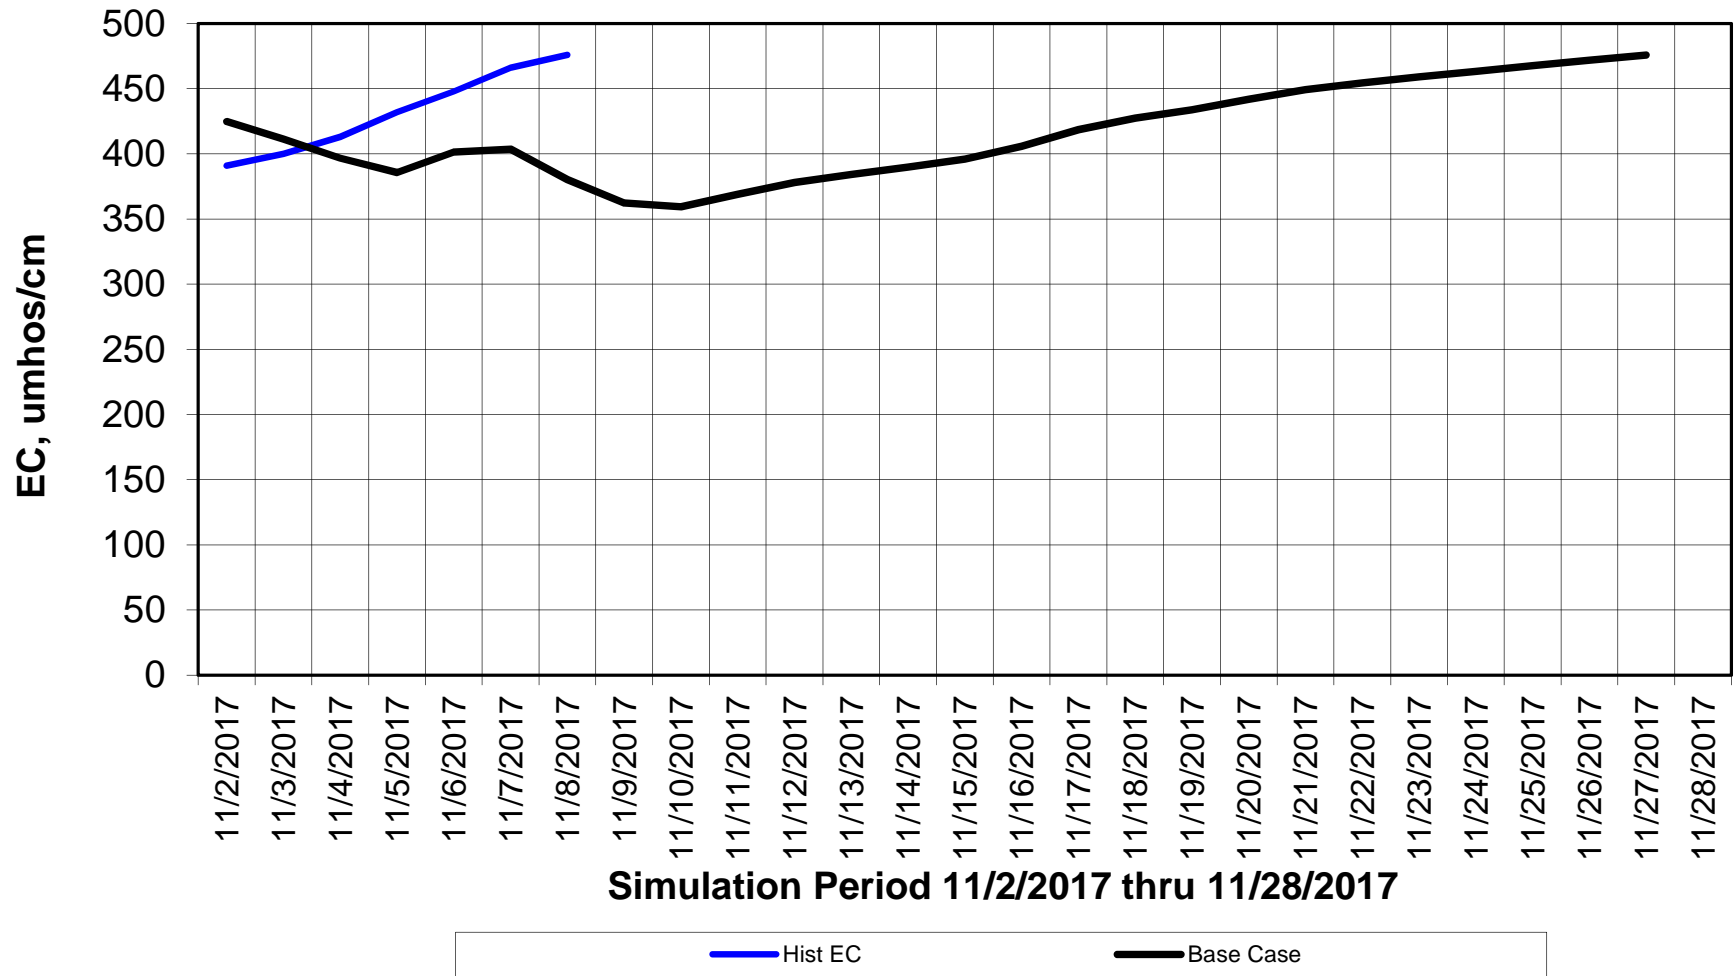

Forecasted Daily EC @ Holland Ct

Simulation Period 11/2/2017 thru 11/28/2017

Forecasted Daily EC @ Old River near Middle River

Forecasted Daily EC @ San Joaquin River at Brandt Bridge

— Hist EC — Base Case

Forecasted Daily EC @ Old River at Tracy Road

Forecasted Daily EC @ Jersey Point

Simulation Period 11/2/2017 thru 11/28/2017

Forecasted Daily EC @ Bethel

Simulation Period 11/2/2017 thru 11/28/2017