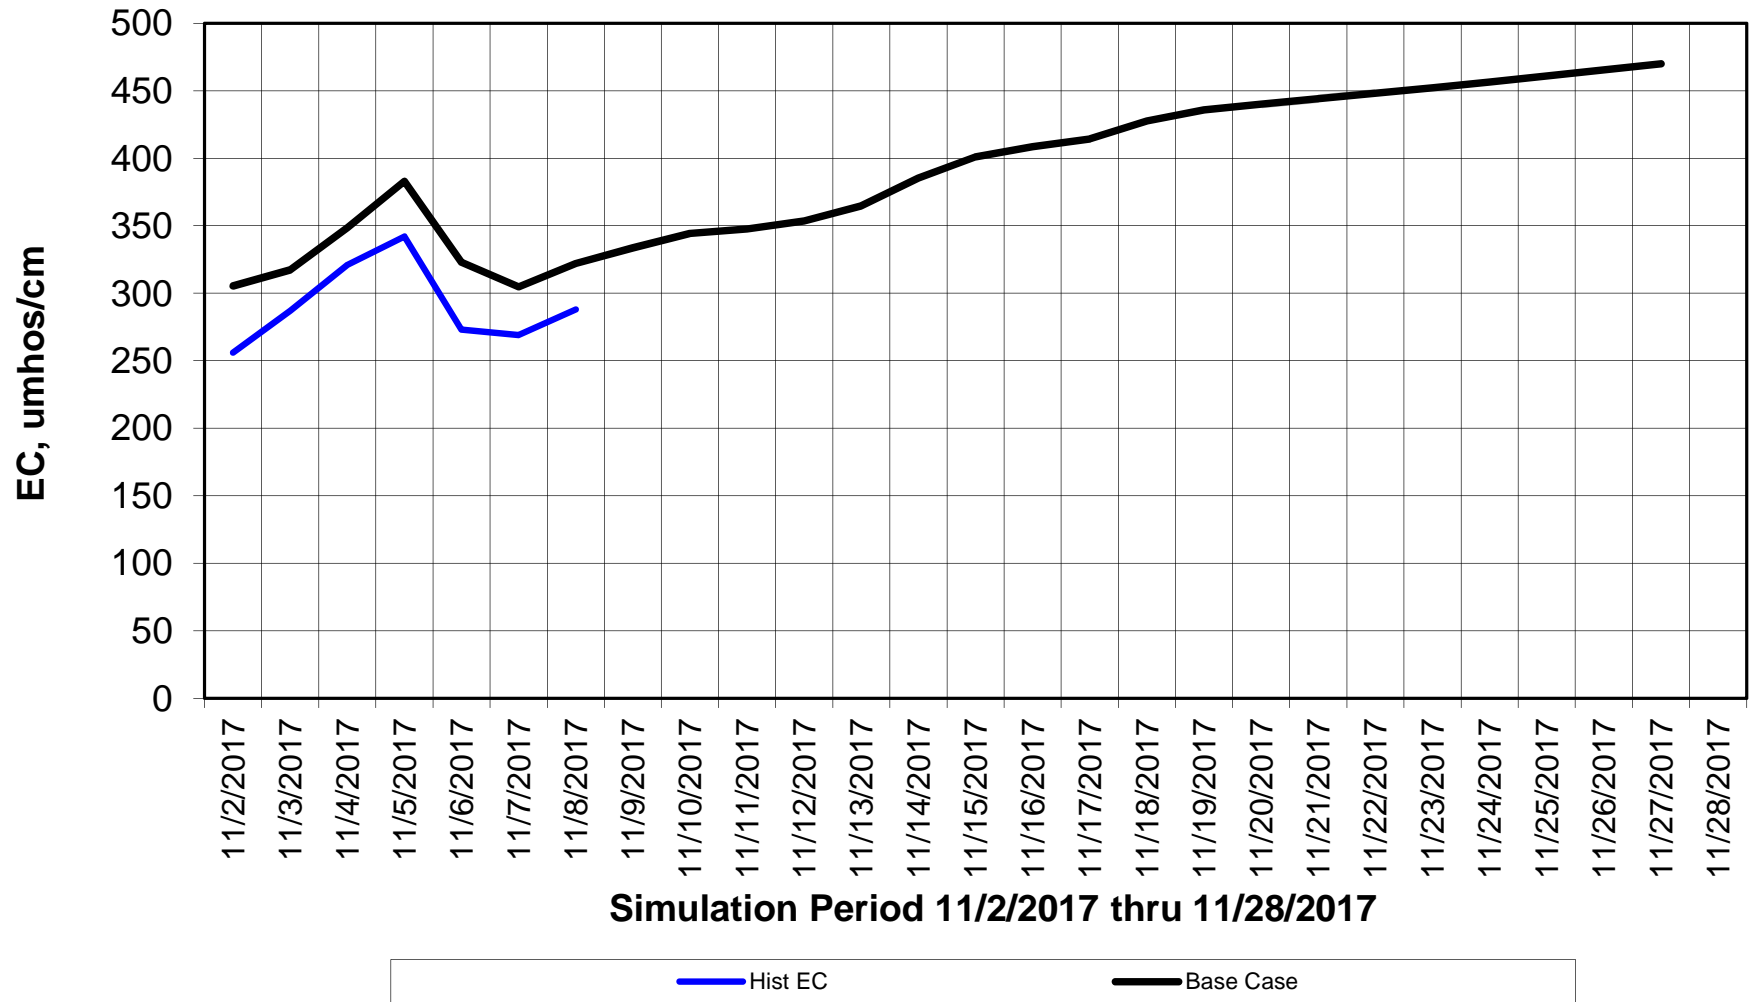

Forecasted Daily EC @ Holland Ct

Simulation Period 11/2/2017 thru 11/28/2017

Forecasted Daily EC @ Old River near Middle River

Forecasted Daily EC @ San Joaquin River at Brandt Bridge

— Hist EC — Base Case

Forecasted Daily EC @ Old River at Tracy Road

Forecasted Daily EC @ Jersey Point

Simulation Period 11/2/2017 thru 11/28/2017

Forecasted Daily EC @ Bethel

Simulation Period 11/2/2017 thru 11/28/2017