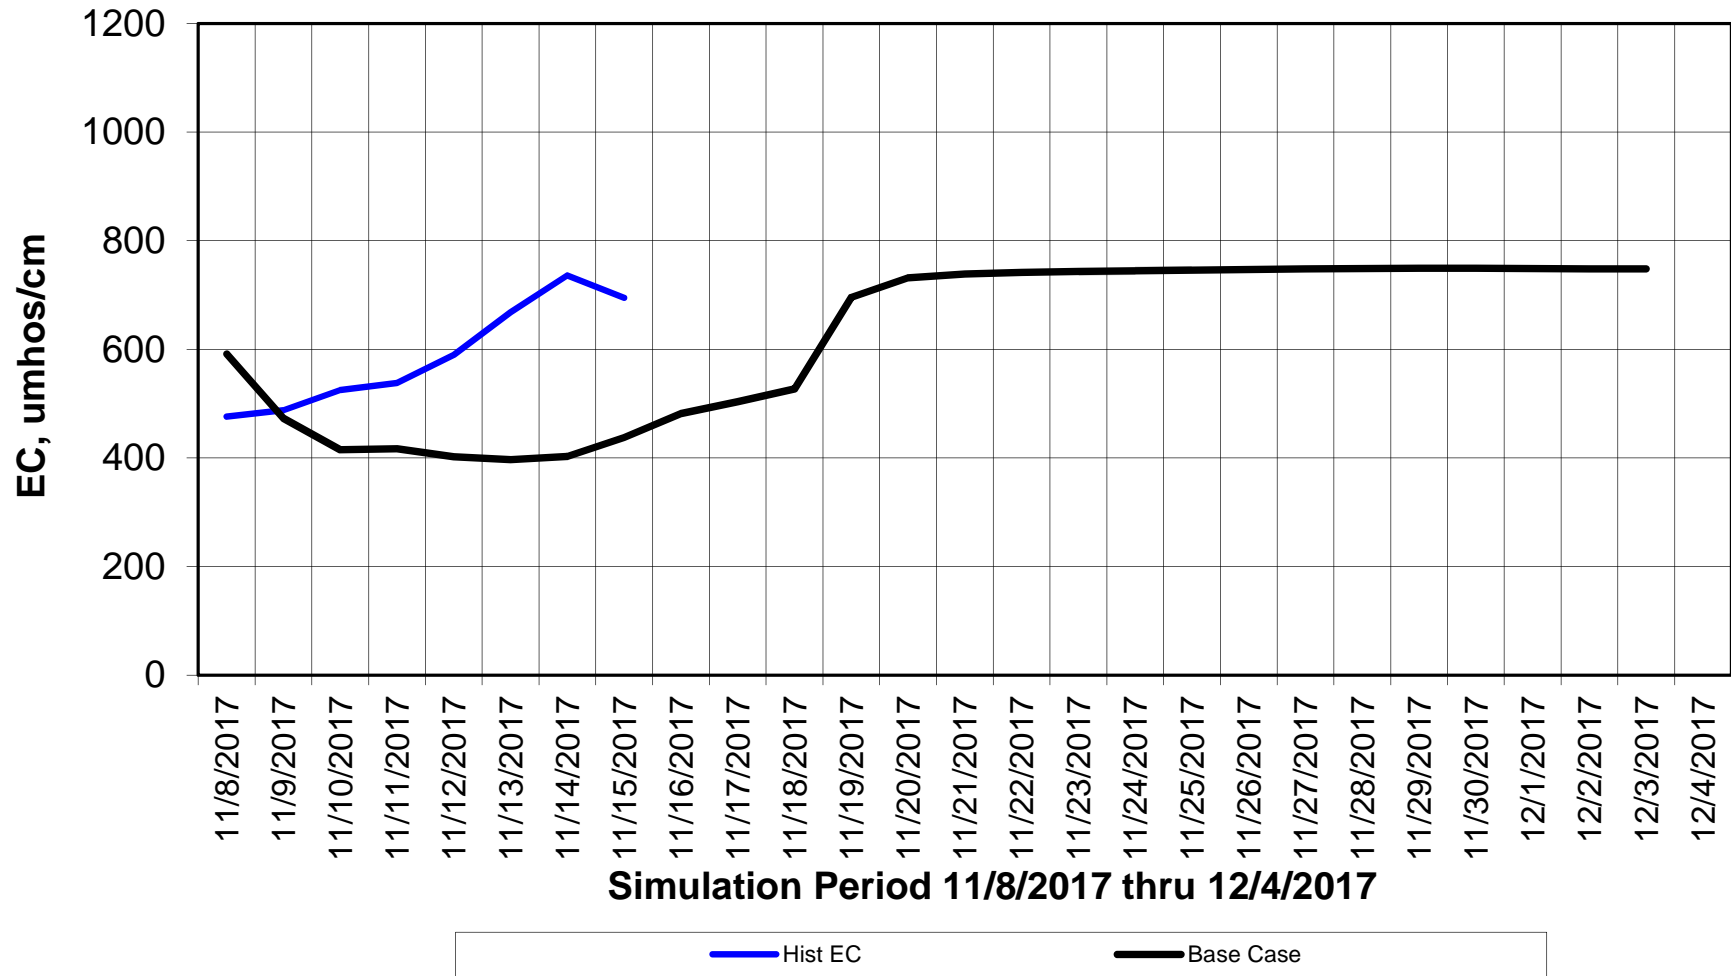

Forecasted Daily EC @ Holland Ct

Simulation Period 11/8/2017 thru 12/4/2017

Forecasted Daily EC @ Old River near Middle River

Forecasted Daily EC @ San Joaquin River at Brandt Bridge

Forecasted Daily EC @ Old River at Tracy Road

Forecasted Daily EC @ Jersey Point

Forecasted Daily EC @ Bethel

Simulation Period 11/8/2017 thru 12/4/2017