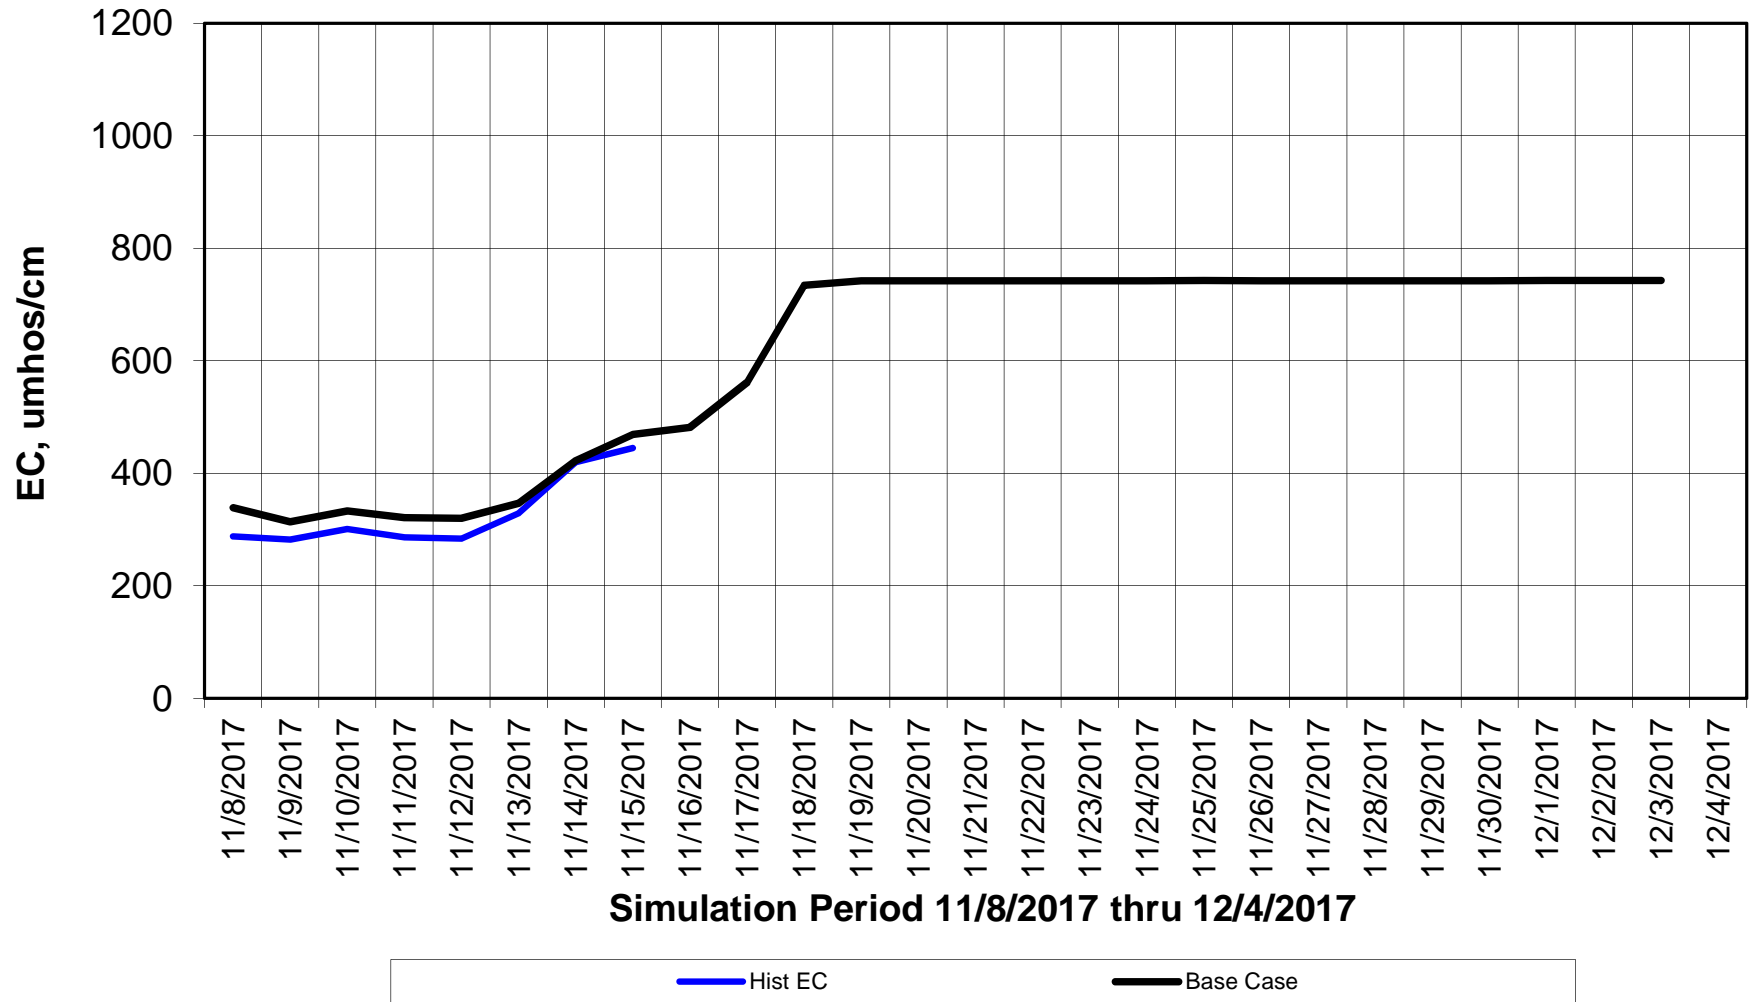

Forecasted Daily EC @ Holland Ct

Simulation Period 11/8/2017 thru 12/4/2017

Forecasted Daily EC @ Old River near Middle River

Forecasted Daily EC @ San Joaquin River at Brandt Bridge

Forecasted Daily EC @ Old River at Tracy Road

Forecasted Daily EC @ Jersey Point

Forecasted Daily EC @ Bethel

Simulation Period 11/8/2017 thru 12/4/2017