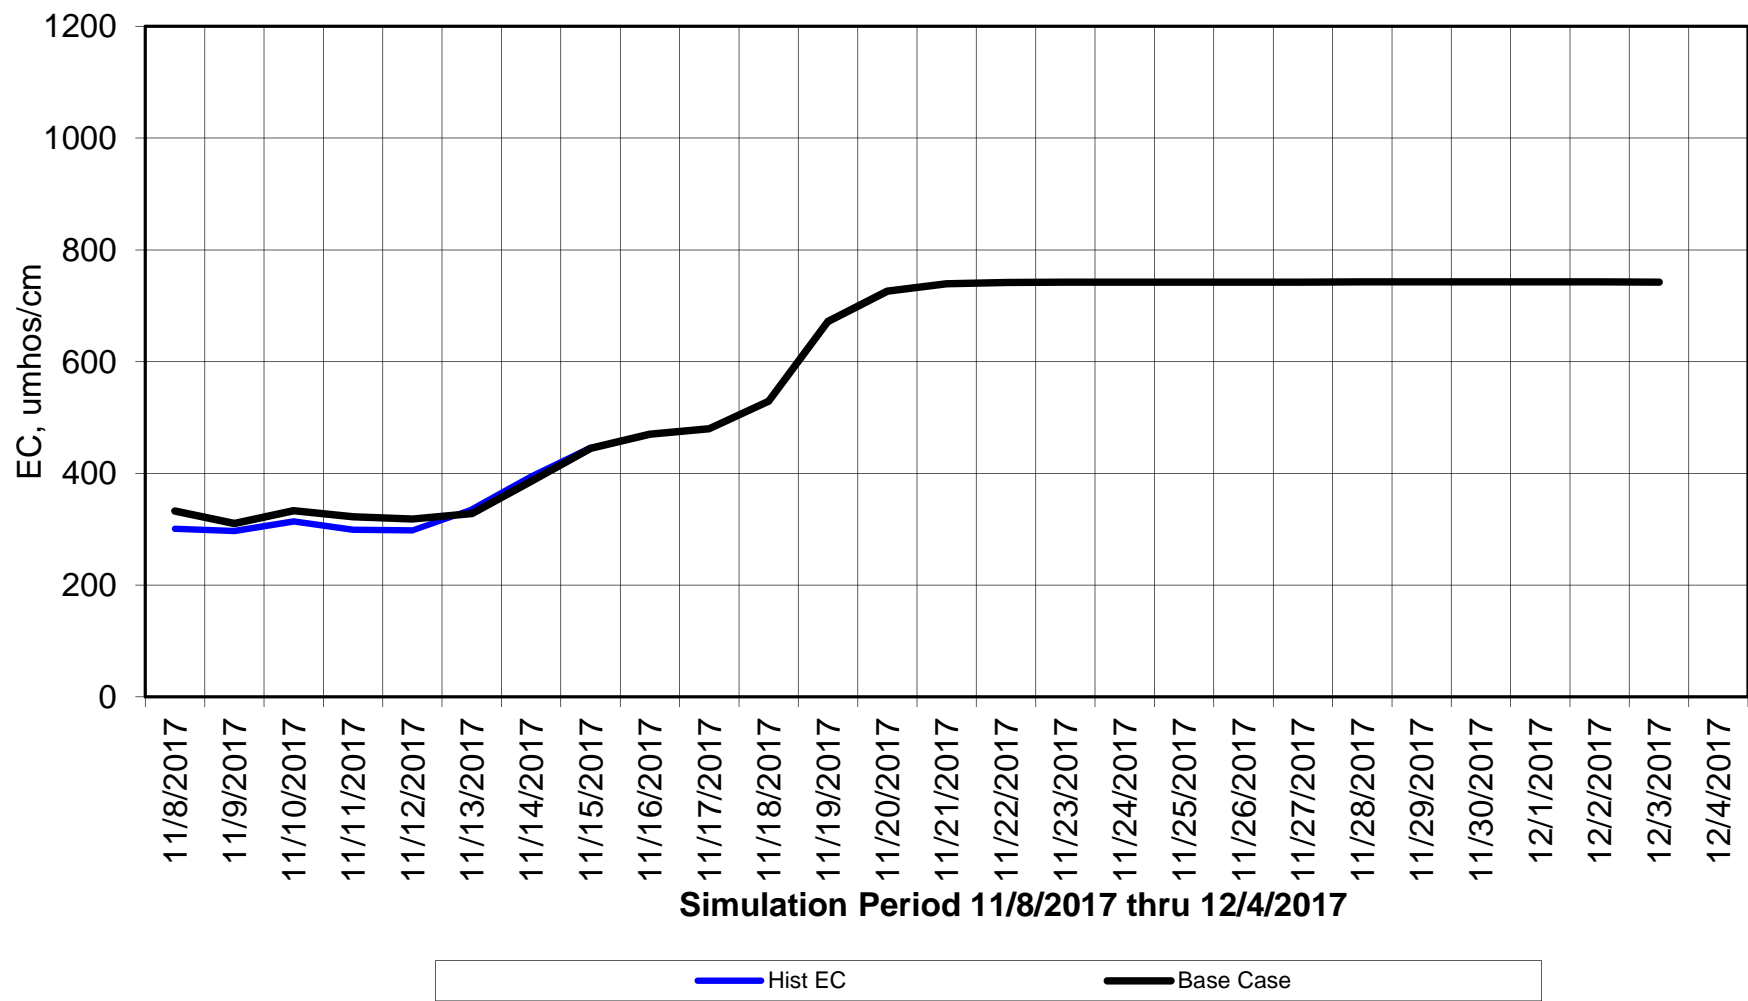

Forecasted Daily EC @ Holland Ct

Simulation Period 11/8/2017 thru 12/4/2017

Forecasted Daily EC @ Old River near Middle River

Forecasted Daily EC @ San Joaquin River at Brandt Bridge

Forecasted Daily EC @ Old River at Tracy Road

Forecasted Daily EC @ Jersey Point

Forecasted Daily EC @ Bethel

Simulation Period 11/8/2017 thru 12/4/2017