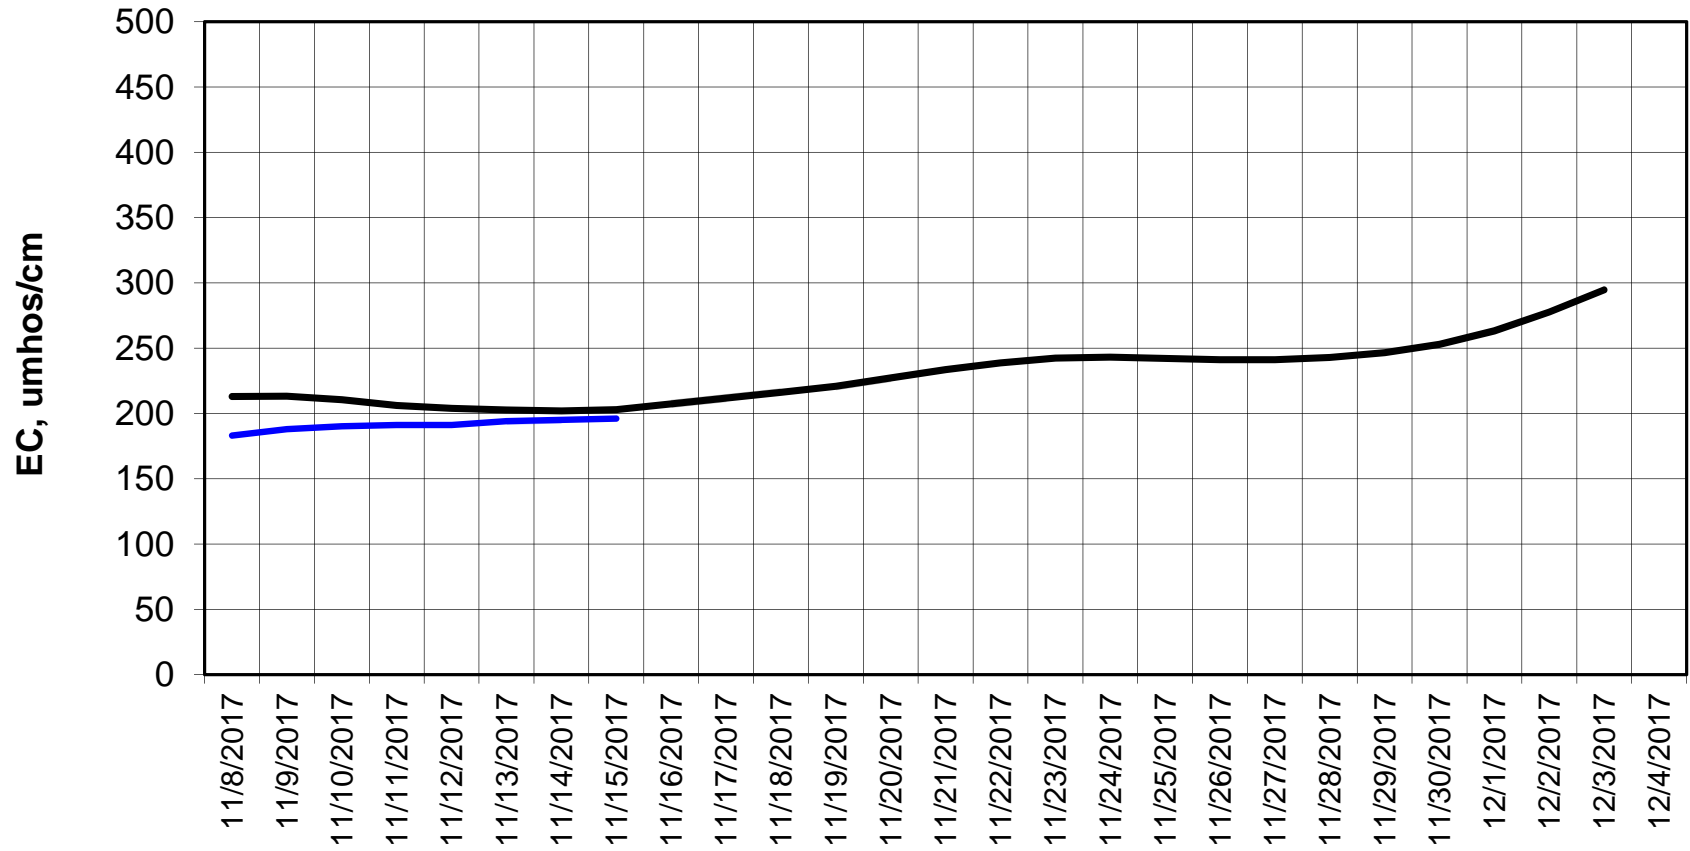

Forecasted Daily EC @ Holland Ct

Simulation Period 11/8/2017 thru 12/4/2017

Forecasted Daily EC @ Old River near Middle River

Forecasted Daily EC @ San Joaquin River at Brandt Bridge

Forecasted Daily EC @ Old River at Tracy Road

Forecasted Daily EC @ Jersey Point

Forecasted Daily EC @ Bethel

Simulation Period 11/8/2017 thru 12/4/2017