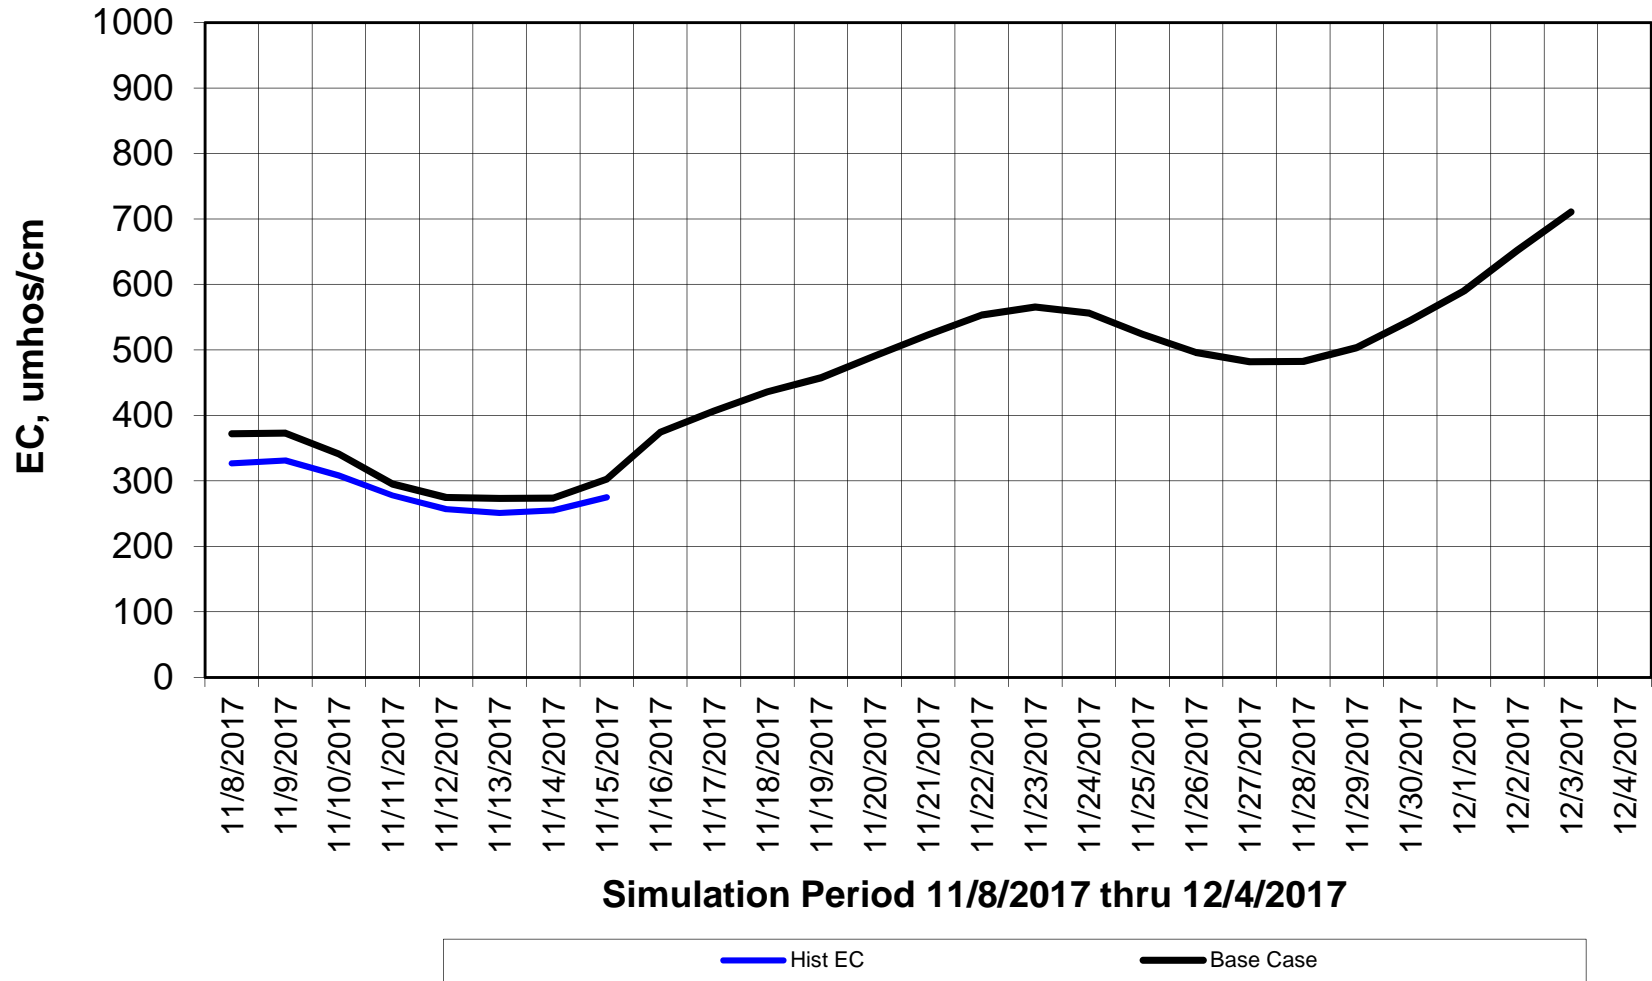

Forecasted Daily EC @ Holland Ct

Simulation Period 11/8/2017 thru 12/4/2017

Forecasted Daily EC @ Old River near Middle River

Forecasted Daily EC @ San Joaquin River at Brandt Bridge

Forecasted Daily EC @ Old River at Tracy Road

Forecasted Daily EC @ Jersey Point

Forecasted Daily EC @ Bethel

Simulation Period 11/8/2017 thru 12/4/2017