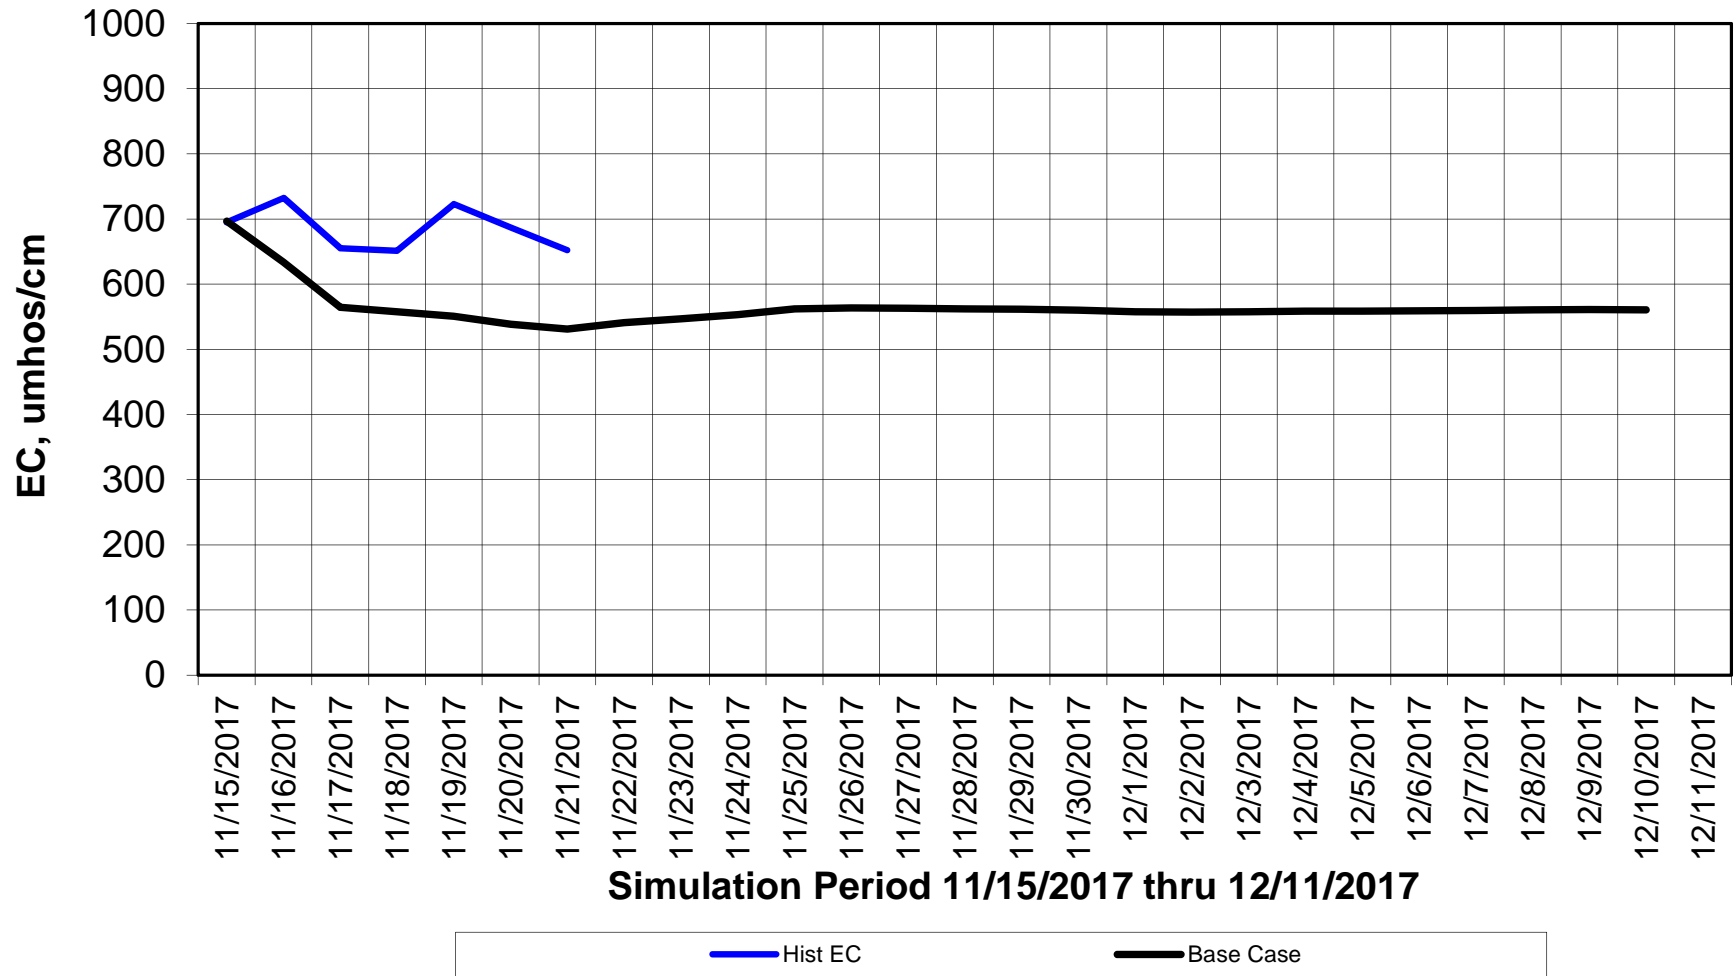

Forecasted Daily EC @ Holland Ct

Simulation Period 11/15/2017 thru 12/11/2017

Forecasted Daily EC @ Old River near Middle River

Forecasted Daily EC @ San Joaquin River at Brandt Bridge

Simulation Period 11/15/2017 thru 12/11/2017

Forecasted Daily EC @ Old River at Tracy Road

Forecasted Daily EC @ Jersey Point

Simulation Period 11/15/2017 thru 12/11/2017

Forecasted Daily EC @ Bethel

Simulation Period 11/15/2017 thru 12/11/2017