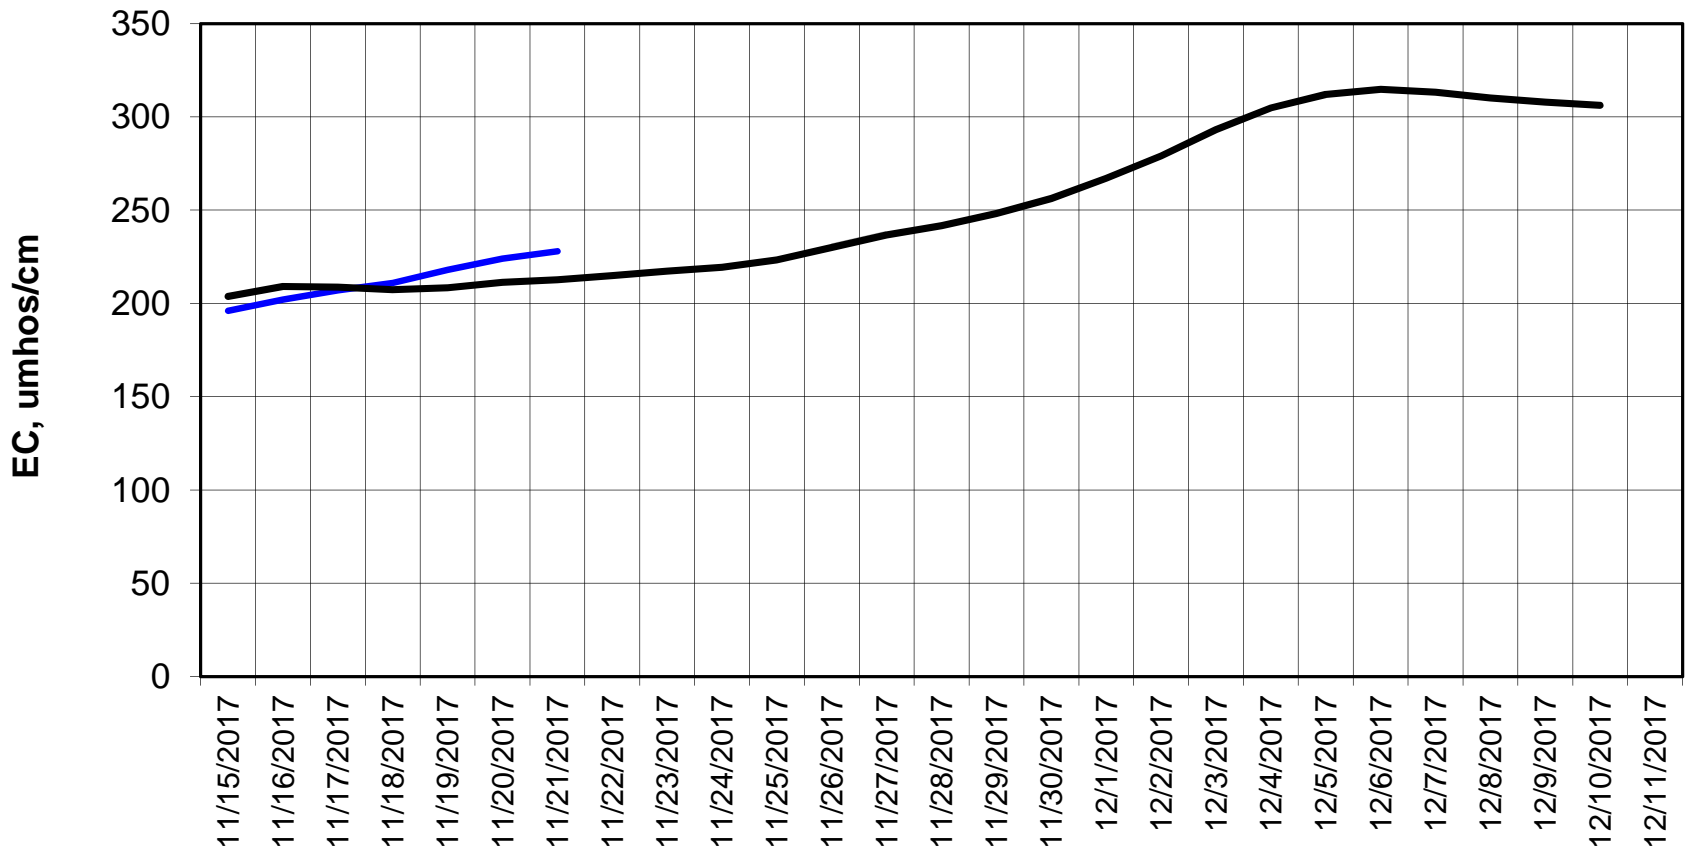

Forecasted Daily EC @ Old River at Tracy Road

Forecasted Daily EC @ Jersey Point

Simulation Period 11/15/2017 thru 12/11/2017

Forecasted Daily EC @ Bethel

Simulation Period 11/15/2017 thru 12/11/2017