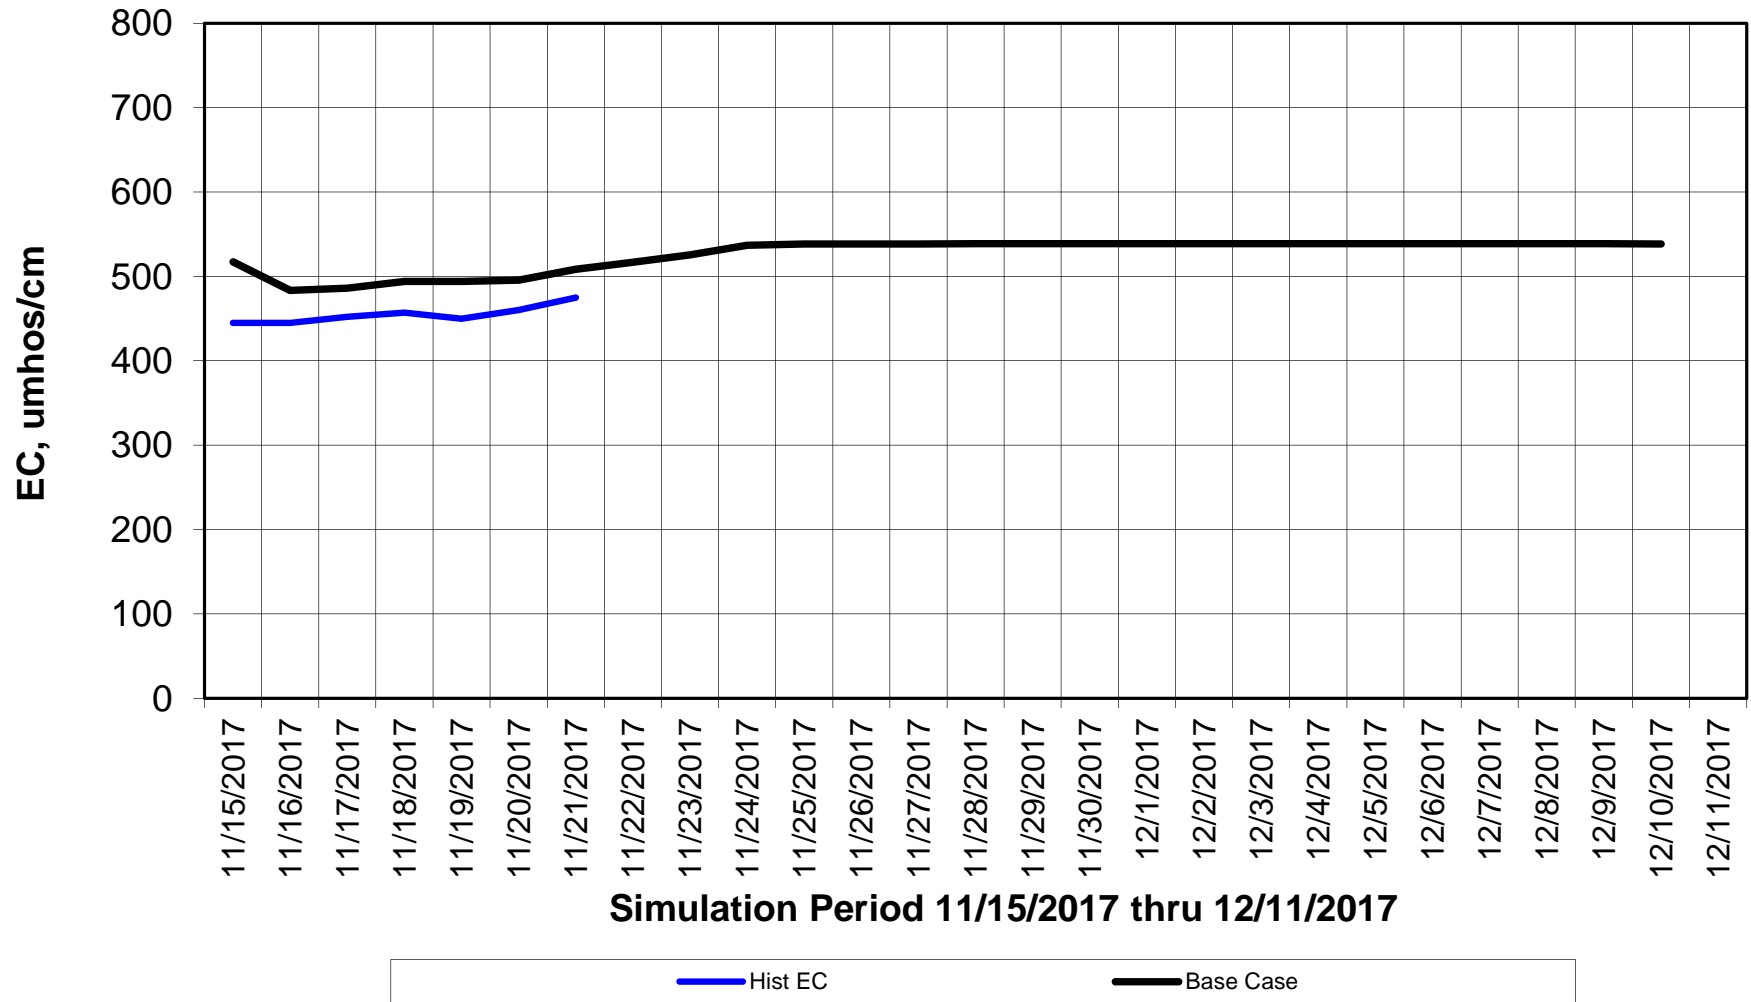

Forecasted Daily EC @ Holland Ct

Simulation Period 11/15/2017 thru 12/11/2017

Forecasted Daily EC @ Old River near Middle River

Forecasted Daily EC @ San Joaquin River at Brandt Bridge

Simulation Period 11/15/2017 thru 12/11/2017

Forecasted Daily EC @ Old River at Tracy Road

Forecasted Daily EC @ Jersey Point

Simulation Period 11/15/2017 thru 12/11/2017

Forecasted Daily EC @ Bethel

Simulation Period 11/15/2017 thru 12/11/2017