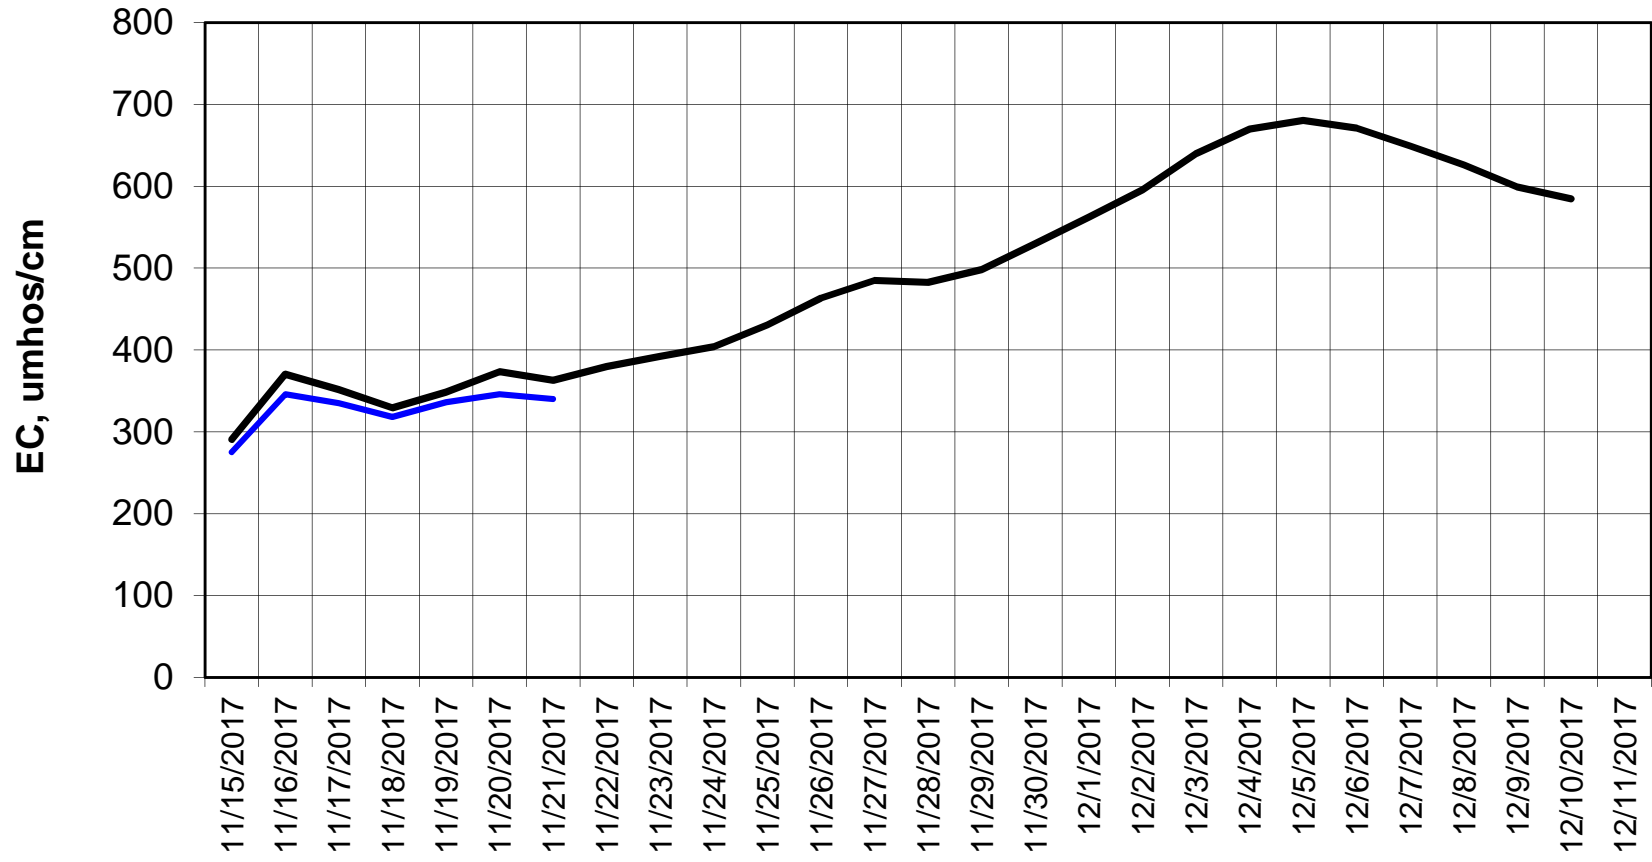

Forecasted Daily EC @ Holland Ct

Simulation Period 11/15/2017 thru 12/11/2017

Forecasted Daily EC @ Old River near Middle River

Forecasted Daily EC @ San Joaquin River at Brandt Bridge

Simulation Period 11/15/2017 thru 12/11/2017

Forecasted Daily EC @ Old River at Tracy Road

Forecasted Daily EC @ Jersey Point

Simulation Period 11/15/2017 thru 12/11/2017

Forecasted Daily EC @ Bethel

Simulation Period 11/15/2017 thru 12/11/2017