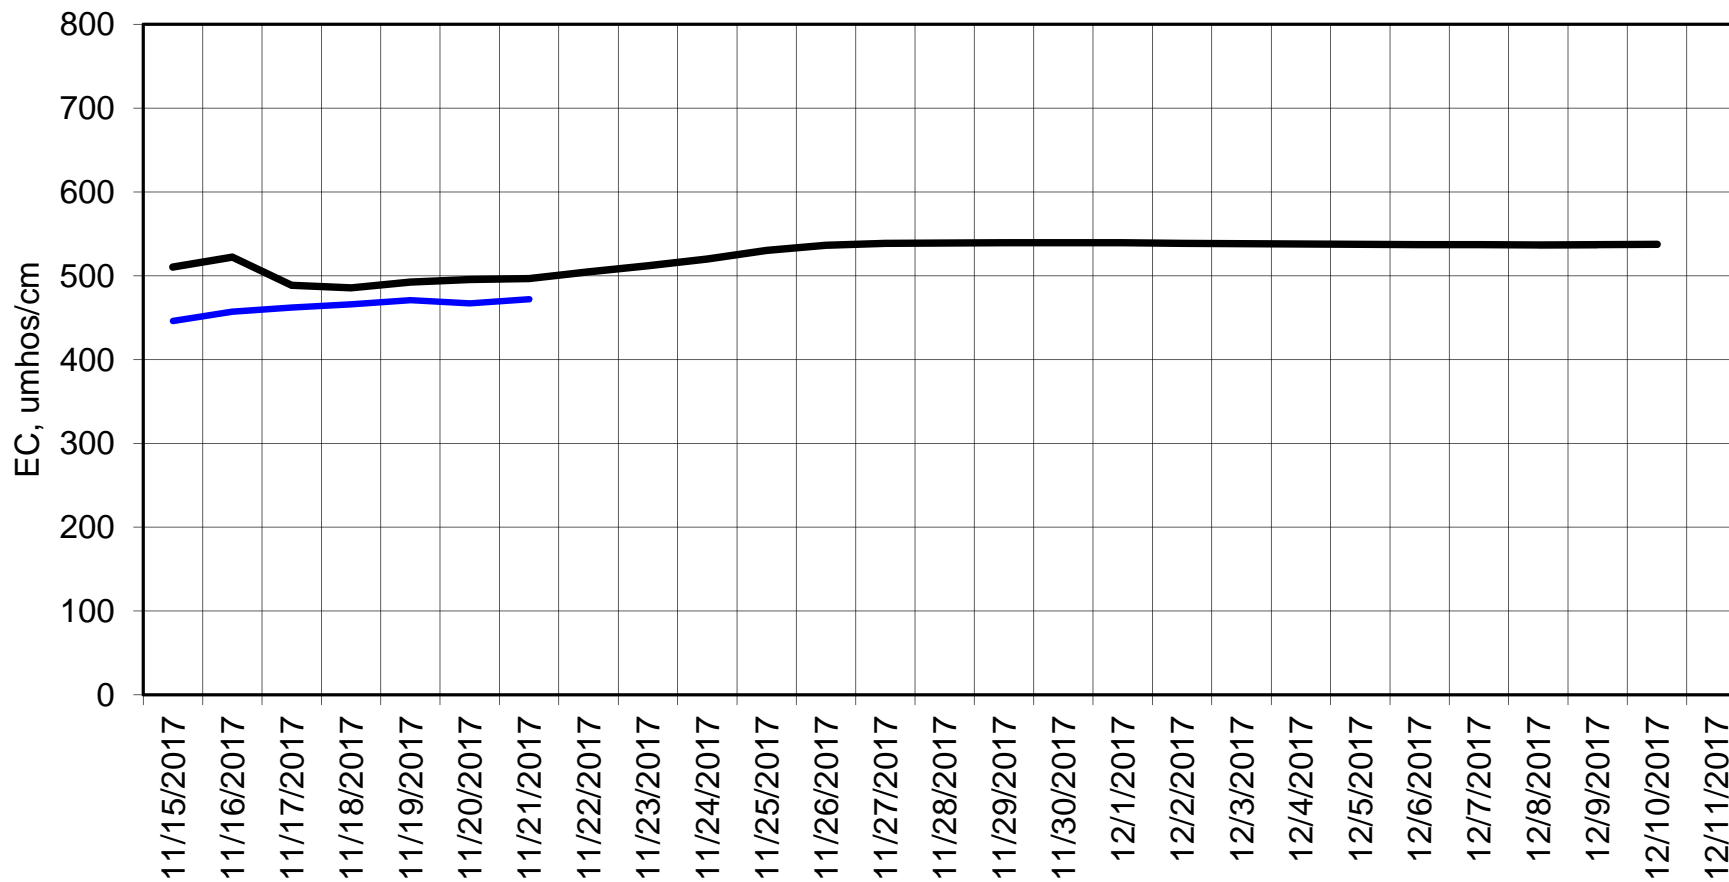

Forecasted Daily EC @ Holland Ct

Simulation Period 11/15/2017 thru 12/11/2017

Forecasted Daily EC @ Old River near Middle River

Forecasted Daily EC @ San Joaquin River at Brandt Bridge

Simulation Period 11/15/2017 thru 12/11/2017

Forecasted Daily EC @ Old River at Tracy Road

Forecasted Daily EC @ Jersey Point

Simulation Period 11/15/2017 thru 12/11/2017

Forecasted Daily EC @ Bethel

Simulation Period 11/15/2017 thru 12/11/2017