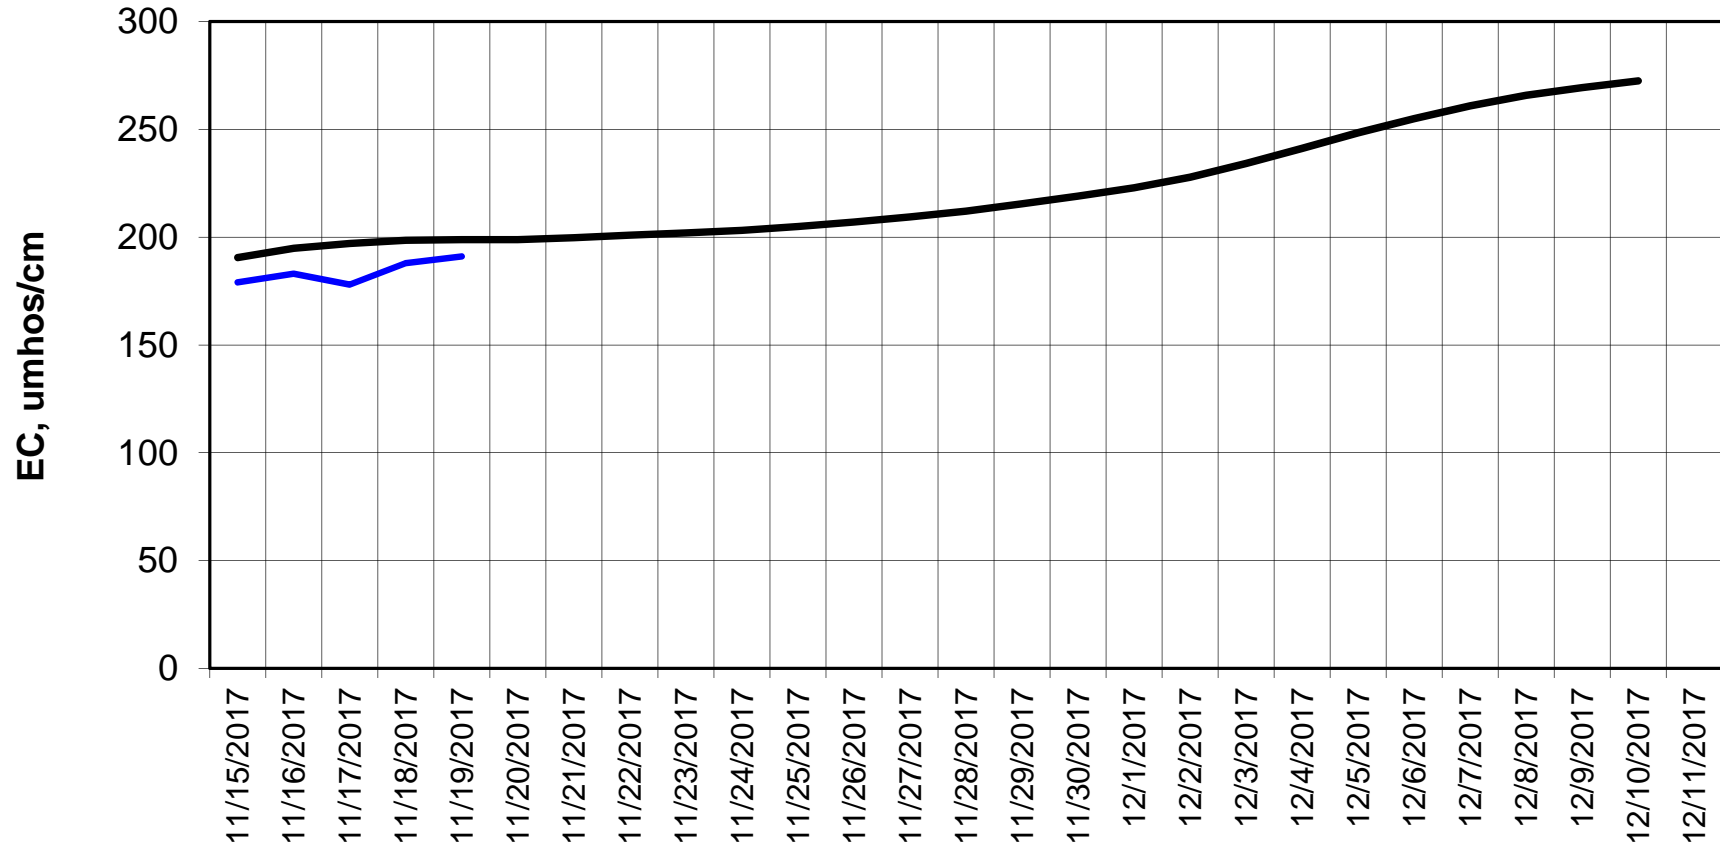

Forecasted Daily EC @ Holland Ct

Simulation Period 11/15/2017 thru 12/11/2017

Forecasted Daily EC @ Old River near Middle River

Forecasted Daily EC @ San Joaquin River at Brandt Bridge

Simulation Period 11/15/2017 thru 12/11/2017

Forecasted Daily EC @ Old River at Tracy Road

Forecasted Daily EC @ Jersey Point

Simulation Period 11/15/2017 thru 12/11/2017

Forecasted Daily EC @ Bethel

Simulation Period 11/15/2017 thru 12/11/2017